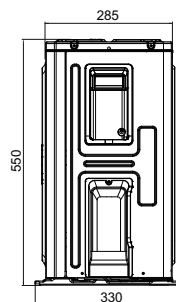

## KEYON SERIES

SIH-09BIK

SIH-18BIK

SIH-12BIK

SIH-24BIK

Model	W	H	D	W1	W2	W3
SIH-09BIK	770	251	190	129.5	462	178.5
SIH-12BIK	849	289	215	125	542	182
SIH-18BIK	972	300	225	105	685	182
SIH-24BIK	1081	325	248	207	685	189

units: mm

APPEARANCE AND DIMENSIONS OF OUTDOOR UNIT

**KEYON SERIES**

SOH-09BIK2

SOH-12BIK2

SOH-18BIK

SOH-24BIK