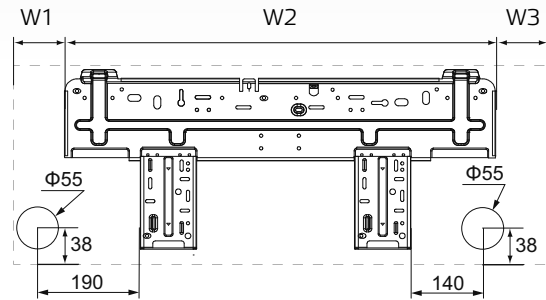

# APPEARANCE AND DIMENSIONS OF INDOOR UNIT

## KEYON SERIES

SIH-09BIK

SIH-18BIK

SIH-12BIK

SIH-24BIK

Model	W	H	D	W1	W2	W3
SIH-09BIK	770	251	190	129.5	462	178.5
SIH-12BIK	849	289	215	125	542	182
SIH-18BIK	972	300	225	105	685	182
SIH-24BIK	1081	325	248	207	685	189

units: mm

APPEARANCE AND DIMENSIONS OF OUTDOOR UNIT

**KEYON SERIES**

SOH-09BIK2

SOH-12BIK2

SOH-18BIK

SOH-24BIK