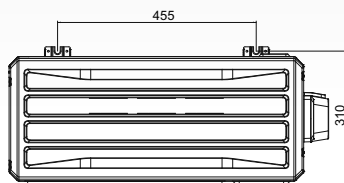

## KEYON SERIES

SIH-09BIK

SIH-18BIK

SIH-12BIK

SIH-24BIK

Model	W	H	D	W1	W2	W3
SIH-09BIK	770	251	190	129.5	462	178.5
SIH-12BIK	849	289	215	125	542	182
SIH-18BIK	972	300	225	105	685	182
SIH-24BIK	1081	325	248	207	685	189

units: mm

APPEARANCE AND DIMENSIONS OF OUTDOOR UNIT

**KEYON SERIES**

SOH-09BIK2

SOH-12BIK2

SOH-18BIK

SOH-24BIK