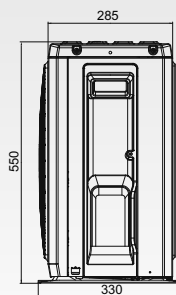

# APPEARANCE AND DIMENSIONS OF INDOOR UNIT

## KEYON SERIES

SIH-09BIK

SIH-18BIK

SIH-12BIK

SIH-24BIK

Model	W	H	D	W1	W2	W3
SIH-09BIK	770	251	190	129.5	462	178.5
SIH-12BIK	849	289	215	125	542	182
SIH-18BIK	972	300	225	105	685	182
SIH-24BIK	1081	325	248	207	685	189

units: mm

APPEARANCE AND DIMENSIONS OF OUTDOOR UNIT

**KEYON SERIES**

SOH-09BIK2

SOH-12BIK2

SOH-18BIK

SOH-24BIK