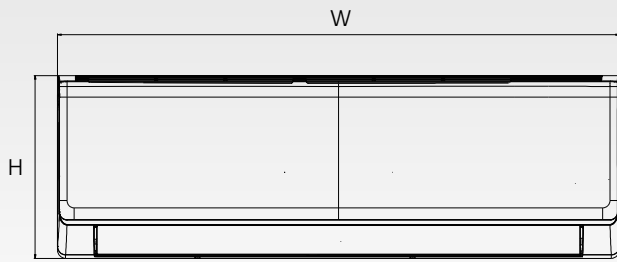

# APPEARANCE AND DIMENSIONS OF INDOOR UNIT

## KEYON SERIES

SIH-09BIK

SIH-18BIK

SIH-12BIK

SIH-24BIK

Model	W	H	D	W1	W2	W3
SIH-09BIK	770	251	190	129.5	462	178.5
SIH-12BIK	849	289	215	125	542	182
SIH-18BIK	972	300	225	105	685	182
SIH-24BIK	1081	325	248	207	685	189

units: mm

APPEARANCE AND DIMENSIONS OF OUTDOOR UNIT

**KEYON SERIES**

SOH-09BIK2

SOH-12BIK2

SOH-18BIK

SOH-24BIK