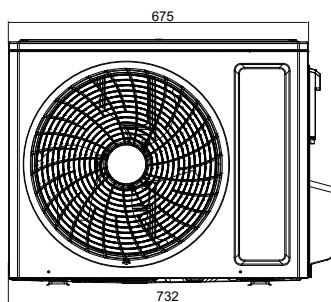

## KEYON SERIES

SIH-09BIK

SIH-18BIK

SIH-12BIK

SIH-24BIK

Model	W	H	D	W1	W2	W3
SIH-09BIK	770	251	190	129.5	462	178.5
SIH-12BIK	849	289	215	125	542	182
SIH-18BIK	972	300	225	105	685	182
SIH-24BIK	1081	325	248	207	685	189

units: mm

APPEARANCE AND DIMENSIONS OF OUTDOOR UNIT

**KEYON SERIES**

SOH-09BIK2

SOH-12BIK2

SOH-18BIK

SOH-24BIK