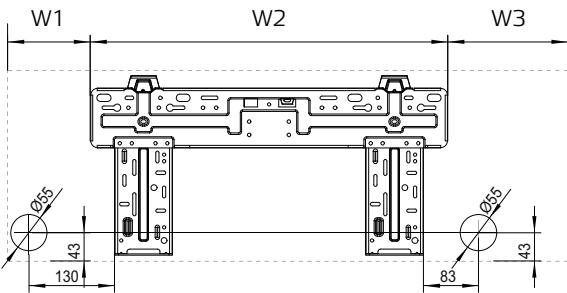

## KEYON SERIES

SIH-09BIK

SIH-18BIK

SIH-12BIK

SIH-24BIK

Model	W	H	D	W1	W2	W3
SIH-09BIK	770	251	190	129.5	462	178.5
SIH-12BIK	849	289	215	125	542	182
SIH-18BIK	972	300	225	105	685	182
SIH-24BIK	1081	325	248	207	685	189

units: mm

APPEARANCE AND DIMENSIONS OF OUTDOOR UNIT

**KEYON SERIES**

SOH-09BIK2

SOH-12BIK2

SOH-18BIK

SOH-24BIK