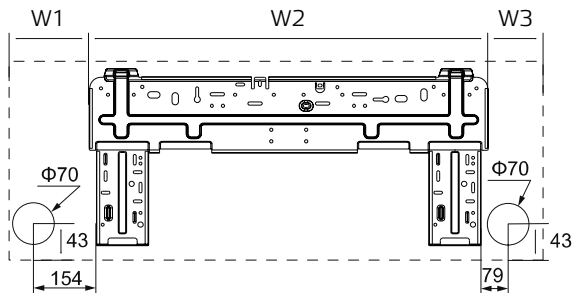

## KEYON SERIES

SIH-09BIK

SIH-18BIK

SIH-12BIK

SIH-24BIK

Model	W	H	D	W1	W2	W3
SIH-09BIK	770	251	190	129.5	462	178.5
SIH-12BIK	849	289	215	125	542	182
SIH-18BIK	972	300	225	105	685	182
SIH-24BIK	1081	325	248	207	685	189

units: mm

APPEARANCE AND DIMENSIONS OF OUTDOOR UNIT

**KEYON SERIES**

SOH-09BIK2

SOH-12BIK2

SOH-18BIK

SOH-24BIK