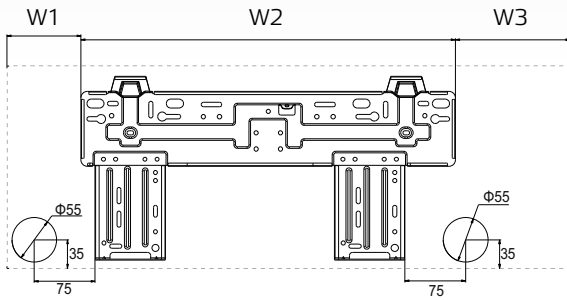

# APPEARANCE AND DIMENSIONS OF INDOOR UNIT

## KEYON SERIES

SIH-09BIK

SIH-18BIK

SIH-12BIK

SIH-24BIK

Model	W	H	D	W1	W2	W3
SIH-09BIK	770	251	190	129.5	462	178.5
SIH-12BIK	849	289	215	125	542	182
SIH-18BIK	972	300	225	105	685	182
SIH-24BIK	1081	325	248	207	685	189

units: mm

APPEARANCE AND DIMENSIONS OF OUTDOOR UNIT

**KEYON SERIES**

SOH-09BIK2

SOH-12BIK2

SOH-18BIK

SOH-24BIK