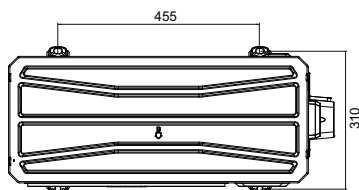

## KEYON SERIES

SIH-09BIK

SIH-18BIK

SIH-12BIK

SIH-24BIK

Model	W	H	D	W1	W2	W3
SIH-09BIK	770	251	190	129.5	462	178.5
SIH-12BIK	849	289	215	125	542	182
SIH-18BIK	972	300	225	105	685	182
SIH-24BIK	1081	325	248	207	685	189

units: mm

APPEARANCE AND DIMENSIONS OF OUTDOOR UNIT

**KEYON SERIES**

SOH-09BIK2

SOH-12BIK2

SOH-18BIK

SOH-24BIK