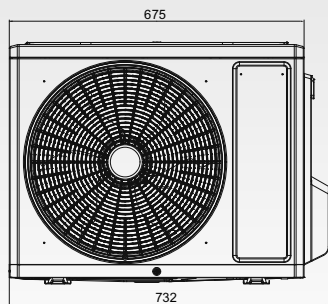

## KEYON SERIES

SIH-09BIK

SIH-18BIK

SIH-12BIK

SIH-24BIK

Model	W	H	D	W1	W2	W3
SIH-09BIK	770	251	190	129.5	462	178.5
SIH-12BIK	849	289	215	125	542	182
SIH-18BIK	972	300	225	105	685	182
SIH-24BIK	1081	325	248	207	685	189

units: mm

APPEARANCE AND DIMENSIONS OF OUTDOOR UNIT

**KEYON SERIES**

SOH-09BIK2

SOH-12BIK2

SOH-18BIK

SOH-24BIK