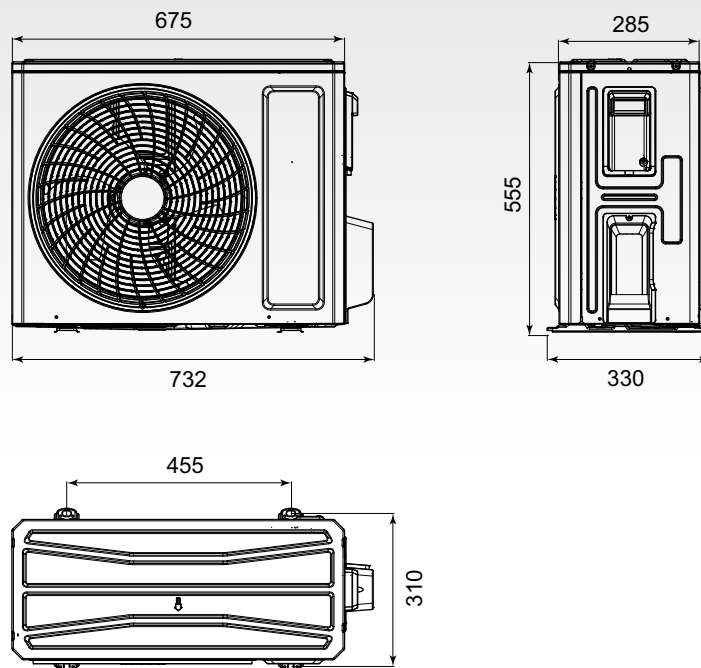

APPEARANCE AND DIMENSIONS OF OUTDOOR UNIT

TERREL SERIES

SOH-09BIT

SOH-13BIT