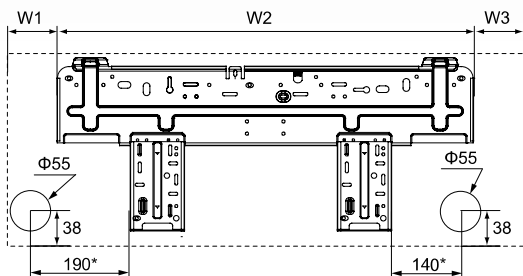

APPEARANCE AND DIMENSIONS OF INDOOR UNIT

**TERREL SERIES**

SIH-09BITx

SIH-13BITx

Model	W	H	D	W1	W2	W3
SIH-09/13BITx	889	294	212	146	542	201

units: mm

APPEARANCE AND DIMENSIONS OF OUTDOOR UNIT

**TERREL SERIES**

SOH-09BIT

SOH-13BIT

units: mm

## APPEARANCE AND DIMENSIONS OF INDOOR UNIT

#### SIH-24BIT2

Model	W	H	D	W1	W2	W3
SIH-18BIT2x	1013	307	221	125.5	685	202.5
SIH-24BIT2x	1122	329	247	207	685	230

units: mm

\* Recommended distance