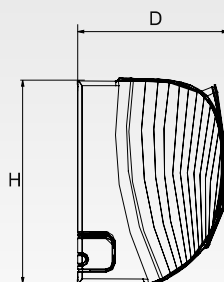

APPEARANCE AND DIMENSIONS OF INDOOR UNIT

TERREL SERIES