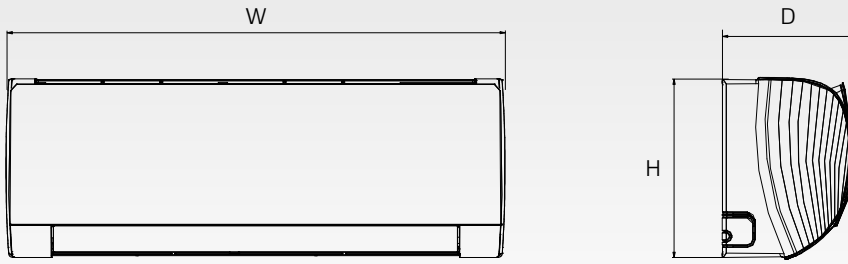

APPEARANCE AND DIMENSIONS OF INDOOR UNIT

**TERREL SERIES**

SIH-09BITx

SIH-13BITx

Model	W	H	D	W1	W2	W3
SIH-09/13BITx	889	294	212	146	542	201

units: mm

APPEARANCE AND DIMENSIONS OF OUTDOOR UNIT

**TERREL SERIES**

## APPEARANCE AND DIMENSIONS OF INDOOR UNIT