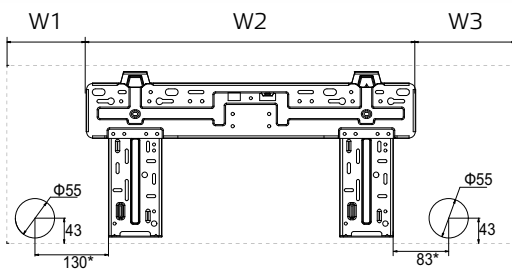

APPEARANCE AND DIMENSIONS OF INDOOR UNIT

**TERREL SERIES**

SIH-09BITx

SIH-13BITx

Model	W	H	D	W1	W2	W3
SIH-09/13BITx	889	294	212	146	542	201

units: mm

APPEARANCE AND DIMENSIONS OF OUTDOOR UNIT

**TERREL SERIES**

SOH-09BIT

SOH-13BIT

units: mm

## APPEARANCE AND DIMENSIONS OF INDOOR UNIT

#### SIH-24BIT2

Model	W	H	D	W1	W2	W3
SIH-18BIT2x	1013	307	221	125.5	685	202.5
SIH-24BIT2x	1122	329	247	207	685	230

units: mm

\* Recommended distance