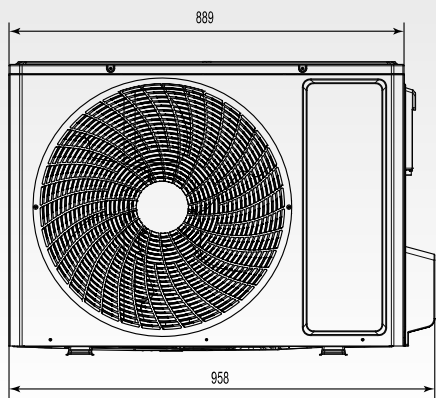

APPEARANCE AND DIMENSIONS OF OUTDOOR UNIT

TERREL SERIES

SOH-18BIT2

SOH-24BIT2