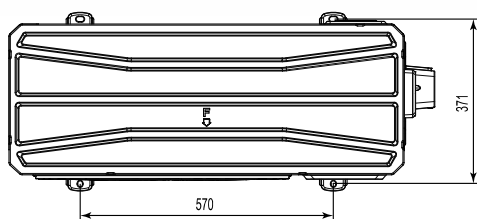

APPEARANCE AND DIMENSIONS OF OUTDOOR UNIT

TERREL SERIES

SOH-18BIT2

SOH-24BIT2