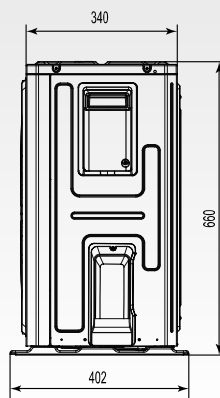

APPEARANCE AND DIMENSIONS OF OUTDOOR UNIT

TERREL SERIES

SOH-18BIT2

SOH-24BIT2