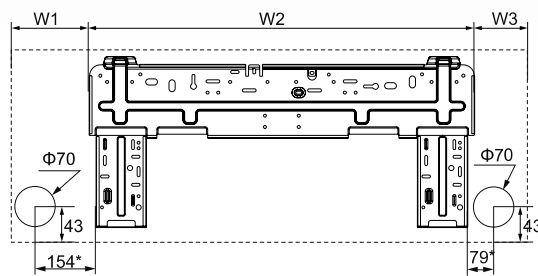

APPEARANCE AND DIMENSIONS OF INDOOR UNIT

**TERREL SERIES**

SIH-09BITx

SIH-13BITx

Model	W	H	D	W1	W2	W3
SIH-09/13BITx	889	294	212	146	542	201

units: mm

APPEARANCE AND DIMENSIONS OF OUTDOOR UNIT

**TERREL SERIES**

SOH-09BIT

SOH-13BIT

units: mm

## APPEARANCE AND DIMENSIONS OF INDOOR UNIT

#### SIH-24BIT2

Model	W	H	D	W1	W2	W3
SIH-18BIT2x	1013	307	221	125.5	685	202.5
SIH-24BIT2x	1122	329	247	207	685	230

units: mm

\* Recommended distance