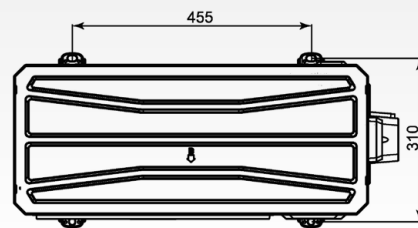

APPEARANCE AND DIMENSIONS OF INDOOR UNIT

**MARVIN SERIES**

SIH-09BIMx  
SIH-12BIMx

SIH-18BIMx  
SIH-24BIMx

Model	W	H	D	W1	W2	W3
SIH-09/12BIMx	837	293	200	119	542	176
SIH-18/24BIMx	993	311	222	128	707.5	157.5

APPEARANCE AND DIMENSIONS OF INDOOR UNIT

**MARVIN SERIES**

SOH-09BIM, SOH-12BIM

SOH-18BIM

SOH-24BIM