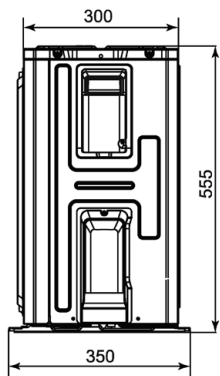

APPEARANCE AND DIMENSIONS OF INDOOR UNIT

**MARVIN SERIES**

SIH-09BIMx  
SIH-12BIMx

SIH-18BIMx  
SIH-24BIMx

Model	W	H	D	W1	W2	W3
SIH-09/12BIMx	837	293	200	119	542	176
SIH-18/24BIMx	993	311	222	128	707.5	157.5

APPEARANCE AND DIMENSIONS OF INDOOR UNIT

**MARVIN SERIES**

SOH-09BIM, SOH-12BIM

SOH-18BIM

SOH-24BIM