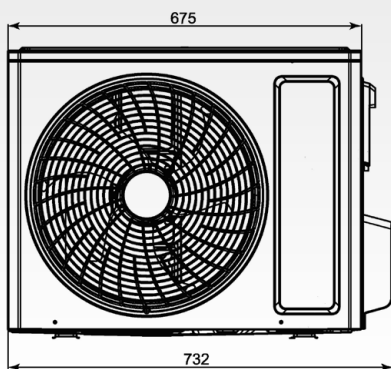

APPEARANCE AND DIMENSIONS OF INDOOR UNIT

**MARVIN SERIES**

SIH-09BIMx  
SIH-12BIMx

SIH-18BIMx  
SIH-24BIMx

Model	W	H	D	W1	W2	W3
SIH-09/12BIMx	837	293	200	119	542	176
SIH-18/24BIMx	993	311	222	128	707.5	157.5

APPEARANCE AND DIMENSIONS OF INDOOR UNIT

**MARVIN SERIES**

SOH-09BIM, SOH-12BIM

SOH-18BIM

SOH-24BIM