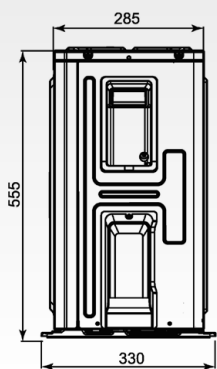

APPEARANCE AND DIMENSIONS OF INDOOR UNIT

**MARVIN SERIES**

SIH-09BIMx  
SIH-12BIMx

SIH-18BIMx  
SIH-24BIMx

Model	W	H	D	W1	W2	W3
SIH-09/12BIMx	837	293	200	119	542	176
SIH-18/24BIMx	993	311	222	128	707.5	157.5

APPEARANCE AND DIMENSIONS OF INDOOR UNIT

**MARVIN SERIES**

SOH-09BIM, SOH-12BIM

SOH-18BIM

SOH-24BIM