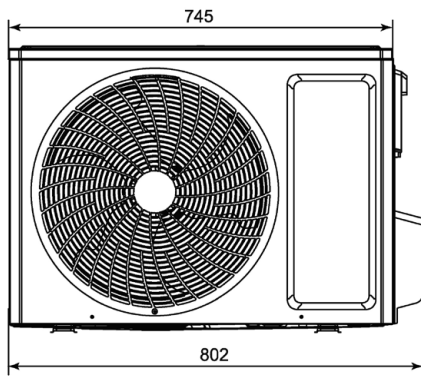

APPEARANCE AND DIMENSIONS OF INDOOR UNIT

**MARVIN SERIES**

SIH-09BIMx  
SIH-12BIMx

SIH-18BIMx  
SIH-24BIMx

Model	W	H	D	W1	W2	W3
SIH-09/12BIMx	837	293	200	119	542	176
SIH-18/24BIMx	993	311	222	128	707.5	157.5

APPEARANCE AND DIMENSIONS OF INDOOR UNIT

**MARVIN SERIES**

SOH-09BIM, SOH-12BIM

SOH-18BIM

SOH-24BIM