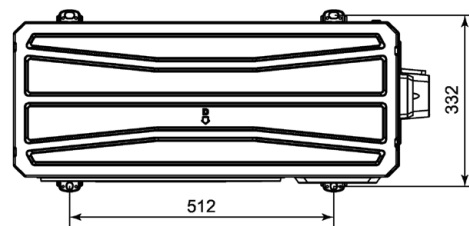

APPEARANCE AND DIMENSIONS OF INDOOR UNIT

**MARVIN SERIES**

SIH-09BIMx  
SIH-12BIMx

SIH-18BIMx  
SIH-24BIMx

Model	W	H	D	W1	W2	W3
SIH-09/12BIMx	837	293	200	119	542	176
SIH-18/24BIMx	993	311	222	128	707.5	157.5

APPEARANCE AND DIMENSIONS OF INDOOR UNIT

**MARVIN SERIES**

SOH-09BIM, SOH-12BIM

SOH-18BIM

SOH-24BIM