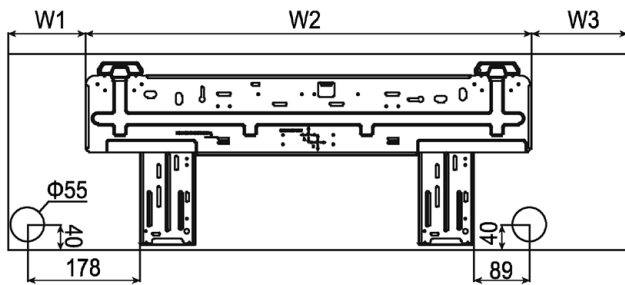

APPEARANCE AND DIMENSIONS OF INDOOR UNIT

**MARVIN SERIES**

SIH-09BIMx  
SIH-12BIMx

SIH-18BIMx  
SIH-24BIMx

Model	W	H	D	W1	W2	W3
SIH-09/12BIMx	837	293	200	119	542	176
SIH-18/24BIMx	993	311	222	128	707.5	157.5

APPEARANCE AND DIMENSIONS OF INDOOR UNIT

**MARVIN SERIES**

SOH-09BIM, SOH-12BIM

SOH-18BIM

SOH-24BIM