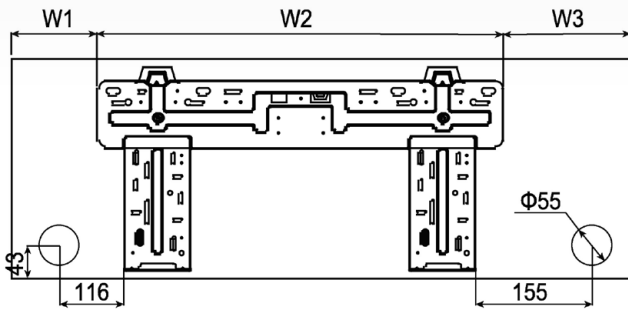

APPEARANCE AND DIMENSIONS OF INDOOR UNIT

**MARVIN SERIES**

SIH-09BIMx  
SIH-12BIMx

SIH-18BIMx  
SIH-24BIMx

Model	W	H	D	W1	W2	W3
SIH-09/12BIMx	837	293	200	119	542	176
SIH-18/24BIMx	993	311	222	128	707.5	157.5

APPEARANCE AND DIMENSIONS OF INDOOR UNIT

**MARVIN SERIES**

SOH-09BIM, SOH-12BIM

SOH-18BIM

SOH-24BIM