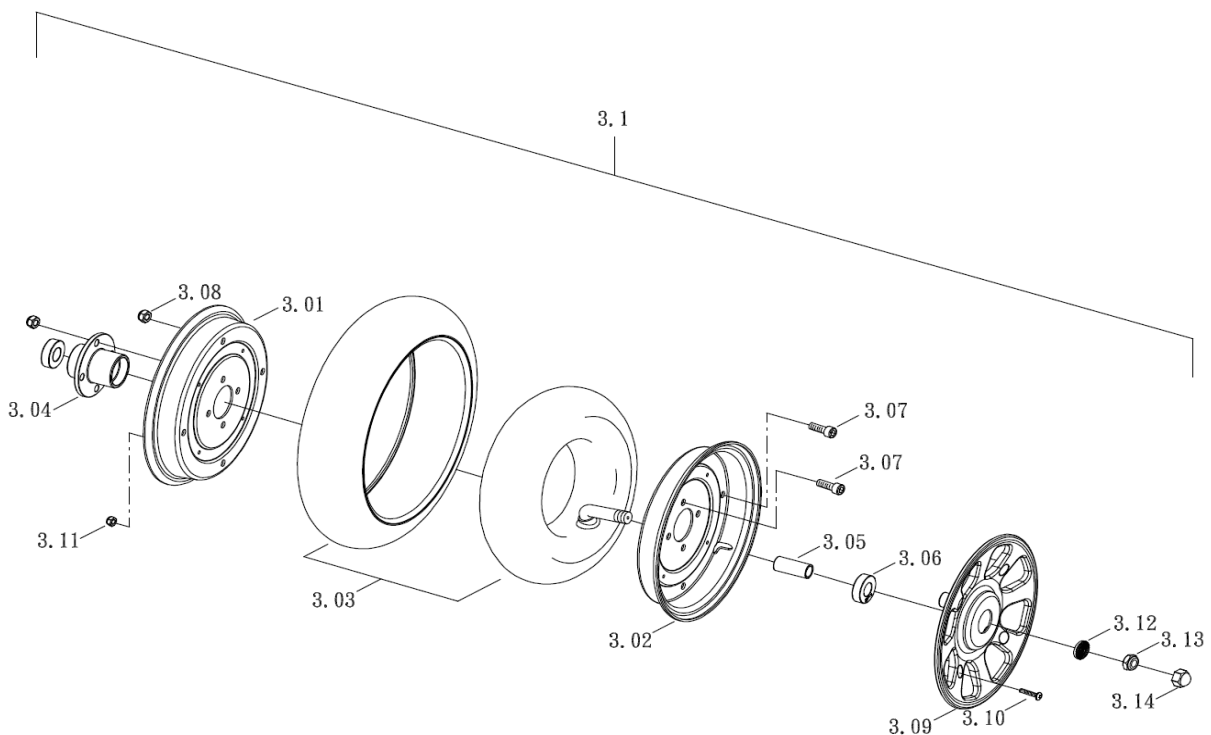

CE-D09 Spare parts list

Identification number: TCF-VOMNL -0975A-14
Product group: Scooters
Productname: Galaxy Plus 4-wheel / S847A1XXVA
Batchnumber: 4231

Drawing No.	Item No.	Description	Purchase Price
2.1	99751370	Rear frame	
2.01 to 2.04	-	Not available as spare part	
2.05 & 2.06	41200494	Bracket assembly for Meteor M4 transaxle	
2.05 to 2.12	7530403124	Bracket sets for wheel cover support assy & meteor transaxle	
2.07 to 2.13	-	Not available as spare part	
2.20 to 2.22	41300442	Mounting clamp magnet for sensor odometer	
2.23	61090063	Sensor for odometer	
2.24	41200487	Bracket for sensor odometer	
2.23 to 2.28	-	Not available as spare part	
2.3	7530400350	Anti-tipper assembly, set of 2 (Left and Right)	
2.4	7530403125	Brake assembly	
2.51 to 2.54	-	Not available as spare part	
2.55 to 2.57	7530403051	Brake arm	

Front wheel assembly

Front wheel assembly

Drawing No.	Item No.	Description	Purchase Price
3.1	7533100777	Front wheel complete	
3.01 to 3.02	-	Not available as spare part	
3.03	7532500211	Inner and outer tire set, 12"	
3.04 to 3.08	-	Not available as spare part	
3.06	53300028	Bearing set for the frontwheel (set of 2 pieces)	
3.09	7530519446	Rim cover	
3.10 to 3.13	-	Not available as spare part	
3.14	7533100778	Cover cap for front wheel (set of 2)