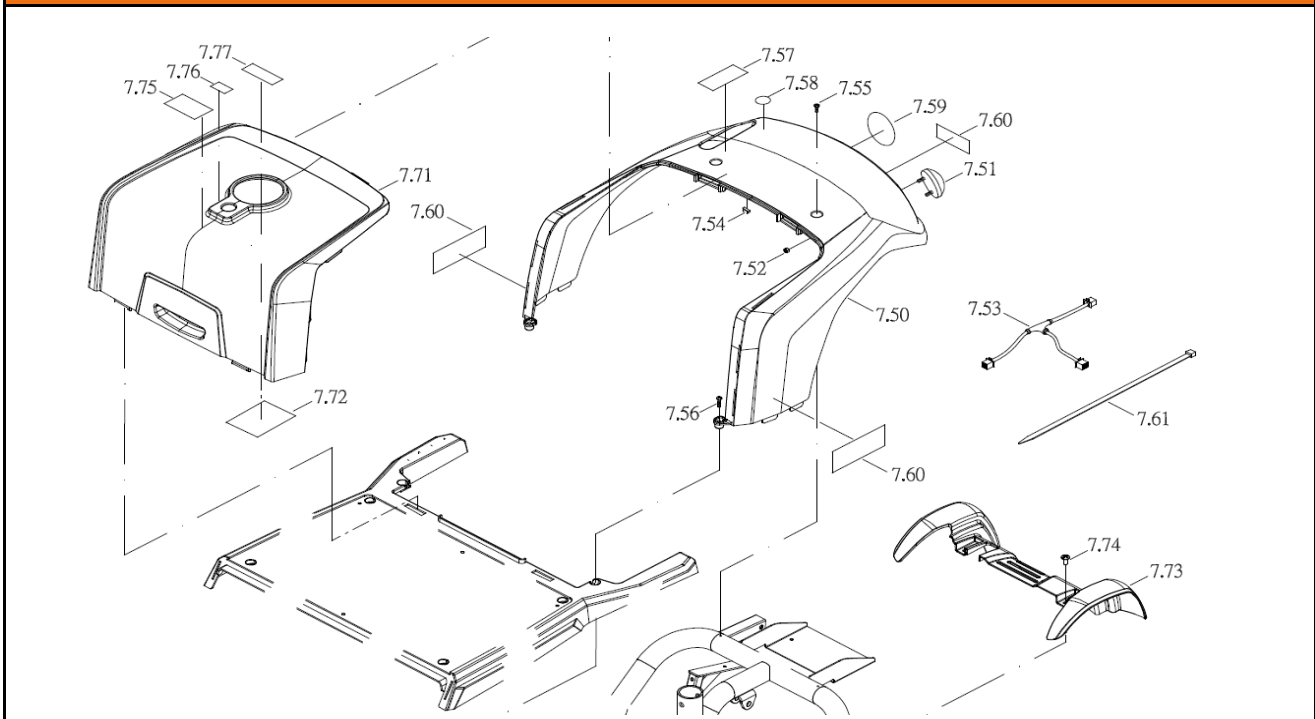

CE-D09 Spare parts list

Identification number: TCF-VOMNL -0975A-14
Product group: Scooters
Productname: Galaxy Plus 4-wheel / S847A1XXVA
Batchnumber: 4231

Drawing No.	Item No.	Description	Purchase Price
	7530550151	Front shroud cover, Emerald Green	
	7630509078	Front shroud cover, Tuscan Red	
	7530552093	Front shroud cover, Midnight Black	
7.12 & 7.14	7530519447	Case lamp	
7.13	7561200136	Main light assembly 12V/15W	
7.15 to 7.16	-	Not available as spare part	
7.2	34200334	Nylon cover for tiller	
7.21 to 7.26	-	Not available as spare part	
7.27	7543690201	Front shroud cover (rear side)	
7.28 to 7.29	-	Not available as spare part	
7.35 & 7.38	7643690210	Front shroud only (front)	
7.36	-	Not available as spare part	
7.37	7630598051	Decorative plate, Macadamia Brown	
	7630521040	Decorative plate, Champagne	
	7530543132	Decorative plate, Lightning Blue	
	7630550141	Decorative plate, Emerald Green	
	7630509062	Decorative plate, Tuscan Red	
	7630524006	Decorative plate, Midnight Black	
7.39	7543690241	Front fender Left	
7.40	7543690242	Front fender Right	
7.41	-	Not available as spare part	

Rear shrouds