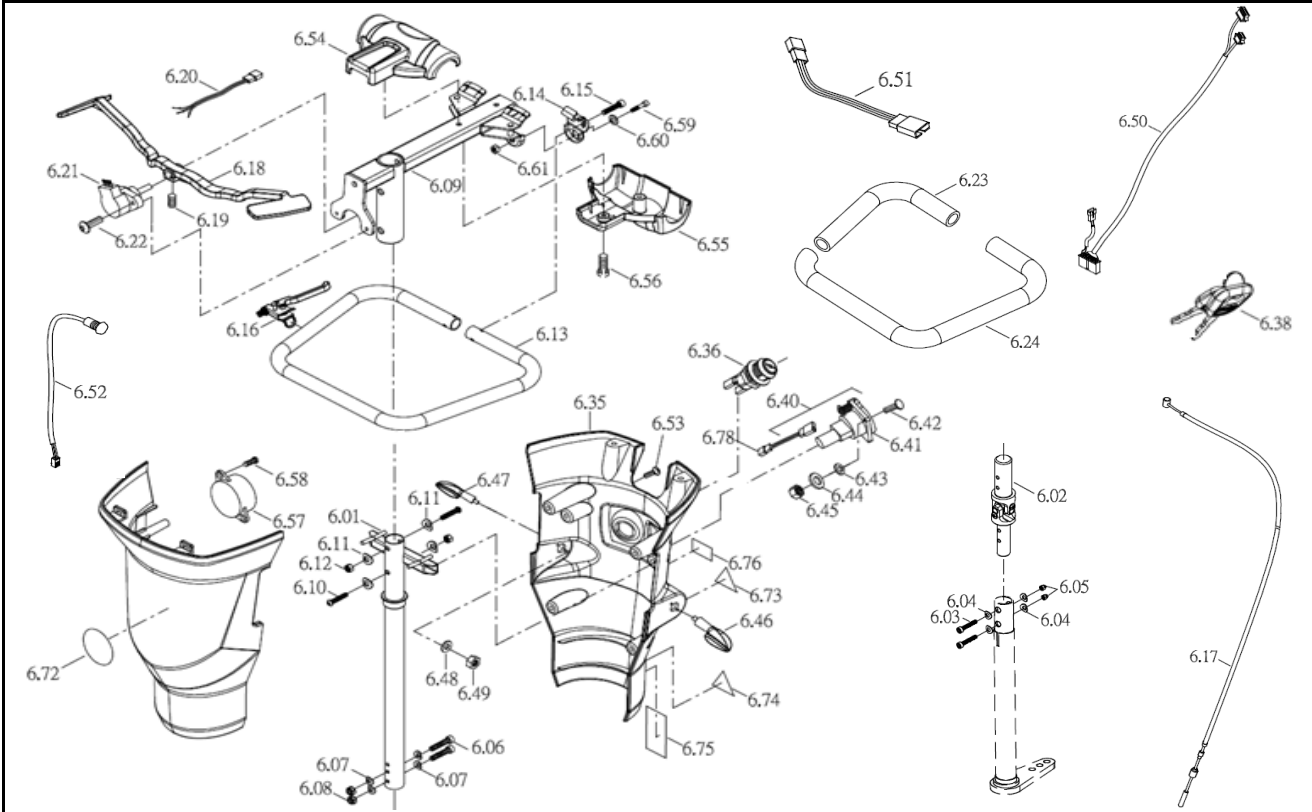

Identification number: TCF-VOMNL -0975A-14
 Product group: Scooters
 Productname: Galaxy Plus 4-wheel / S847A1XXVA
 Batchnumber: 4231

Tiller assembly (1)

Drawing No.	Item No.	Description	Purchase Price
6.01 to 6.12	7533503142	Steering tube (incl. cross coupling)	
6.13 & 6.23 to 6.24	7533503145	Steering wheel frame with foam	
6.09; 6.14	7533503143	Handle tube support assembly	
6.15	-	Not available as spare part	
6.16	7541780031	Handbrake	
6.17	7541780028	Brake cable assembly	
6.18 to 6.19	7543690213	Wigwag handle complete	
6.20	7563500021	Connecting wire (potentiometer)	
6.21	7561010047	Potentiometer	
6.22	-	Not available as spare part	
6.23	7545700114	Foam tube Right	
6.24	7545700113	Foam tube Left	
6.35	7543690203	Dashboard cover Rear	
6.36	97061880	Ignition barrel	
6.38	7542600001	Key (per piece)	
6.40	7533700256	Charger socket set	
6.41 to 6.45	-	Not available as spare part	
6.46	7561200200	Indicator light, Left	
6.47	7561200201	Indicator light, Right	
6.48 to 6.49	-	Not available as spare part	
6.50	7563100060	Main cable loom for tiller	
	63180116	Main cable loom for tiller LCD	
6.51	7563742004	Cable for sensor half speed	
6.52	7563453017	Main cable loom for indicator light	
6.53	-	Not available as spare part	