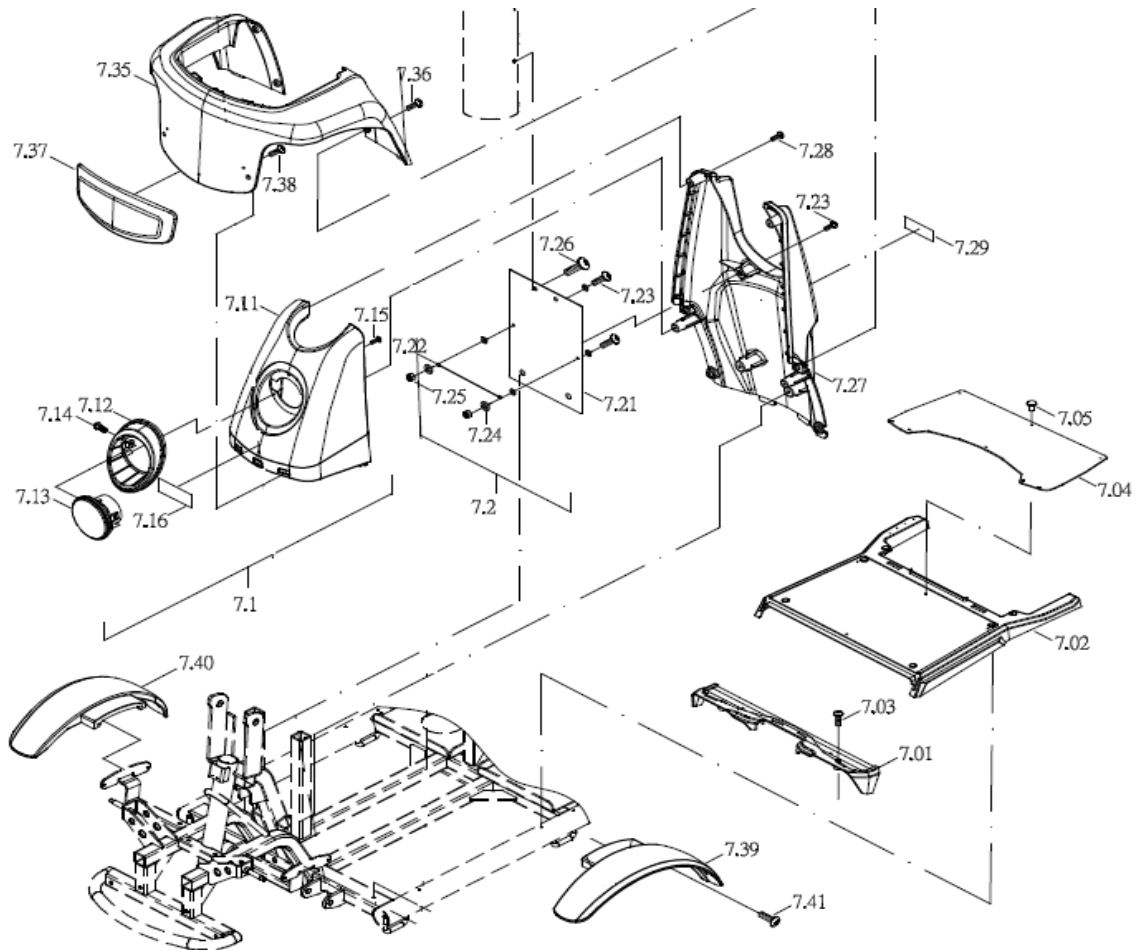

CE-D09 Spare parts list

Identification number: TCF-VOMNL -0975A-14
Product group: Scooters
Productname: Galaxy Plus 4-wheel / S847A1XXVA
Batchnumber: 4231

Drawing No.	Item No.	Description	Purchase Price
6.54 to 6.56	7543690204	Handle cover	
6.57	95130740	Horn	
6.58 to 6.61	-	Not available as spare part	
6.71	7530598049	Front dashboard cover, Macadamia Brown	
	7630521055	Front dashboard cover, Champagne	
	7530543125	Front dashboard cover, Lightning Blue	
	7630550156	Front dashboard cover, Emerald Green	
	7630509083	Front dashboard cover, Tuscan Red	
	7530552096	Front dashboard cover, Midnight Black	
6.72	7575171105	Excel Logo	
6.73 to 6.78	-	Not available as spare part	

Front shrouds

Drawing No.	Item No.	Description	Purchase Price
7.01 + 7.03	7543690238	Footplate grey (front side)	
7.02 + 7.05	7543690207	Footplate grey (rear side)	
7.04	7544689068	Rubber mat, Black	
7.1	-	Not available as spare part	
7.11	7530598046	Front shroud cover, Macadamia Brown	
	7630521050	Front shroud cover, Champagne	
	7530543123	Front shroud cover, Lightning Blue