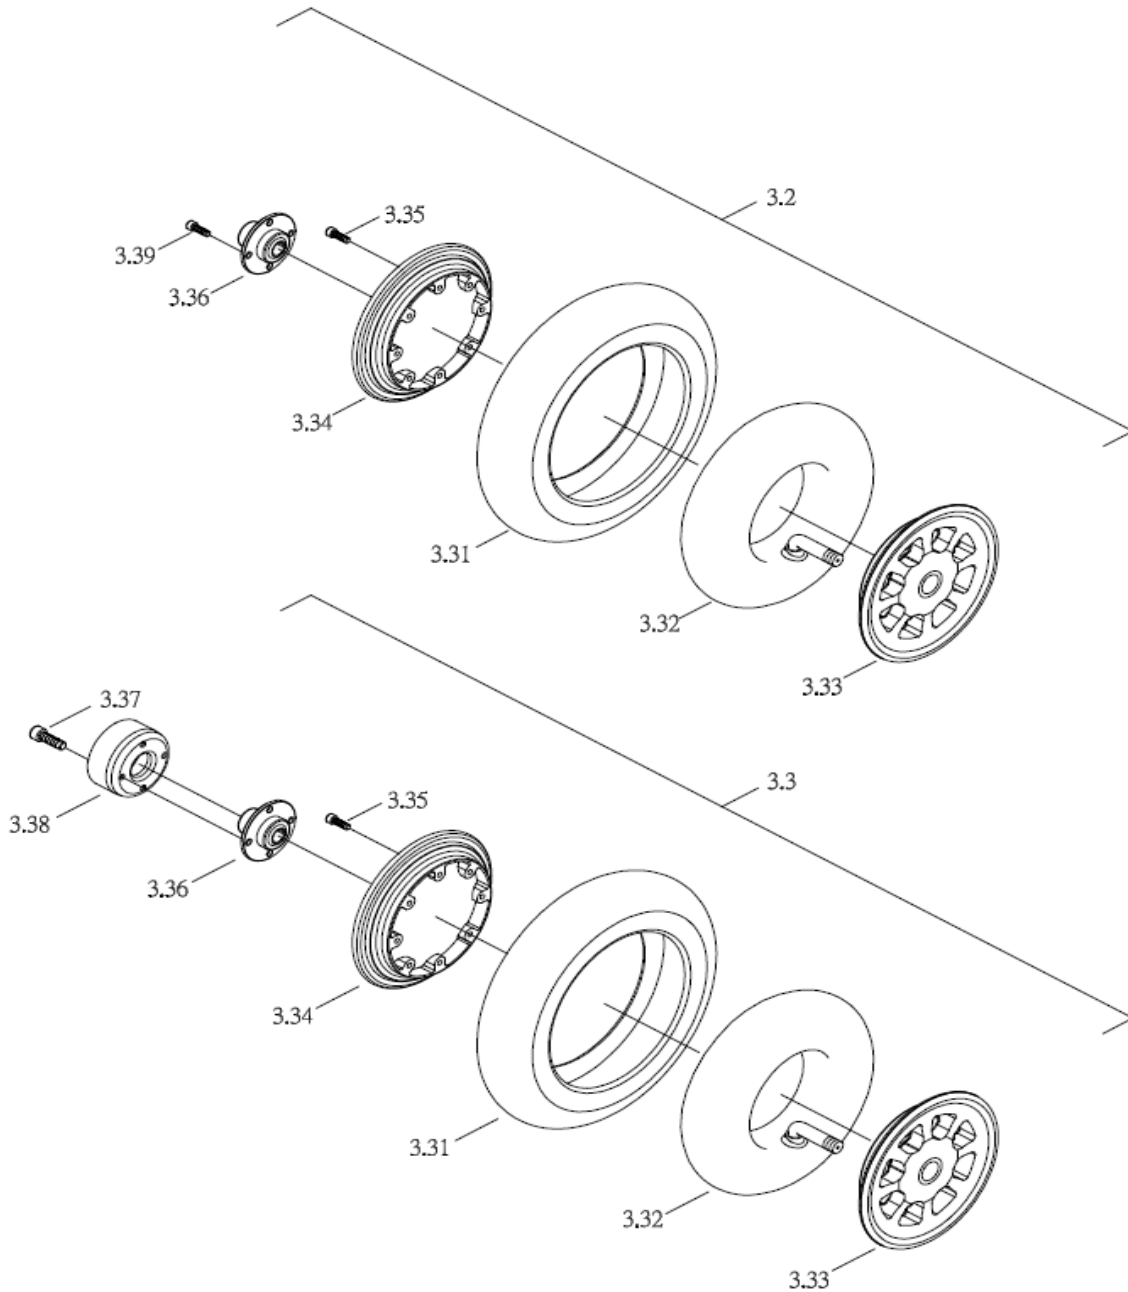

Front frame assembly

CE-D09 Spare parts list

Identification number: TCF-VOMNL -0975A-14
 Product group: Scooters
 Productname: Galaxy Plus 4-wheel / S847A1XXVA
 Batchnumber: 4231

Front frame assembly

Drawing No.	Item No.	Description	Purchase Price
1.01	7530303259	Front frame	
1.02 + 1.03	93130010	Bearing set of the bearing house	
1.04 + 1.05	7541280201	Battery board	
1.06 to 1.08	7563742003	Sensor for half speed	
1.09 to 1.11; 1.14 to 1.16; 1.23 to 1.25	7530303249	Release lever set	
1.12 to 1.18	-	Not available as spare part	
1.19	7541780027	Suspension	
1.20 to 1.24	-	Not available as spare part	
1.25	7543690220	Release lever rubber tip	
1.26 + 1.27	7561230135	Breaker 80A	
1.1	7530303260	Front train complete Left	
1.2	7530303261	Front train complete Right	
1.28 to 1.34	-	Not available as spare part	
1.35	7541700290	Suspension Hydraulic 165L, 150LBS/IN Yellow	
1.36 to 1.39	-	Not available as spare part	
1.3	7541300520	Steering tube long	
1.4	7541300034	Steering tube short $\phi 10 \times 175L$	
1.41	99710100	Front wheel axle set, Left	
1.42	99710110	Front wheel axle set, Right	
1.43 to 1.49	-	Not available as spare part	
1.50	7530303262	Steering axle complete	
1.51 to 1.68	-	Not available as spare part	
1.69	41100026	Accu stopping tube	
1.70 + 1.71	-	Not available as spare part	

CE-D09 Spare parts list

Identification number: TCF-VOMNL -0975A-14
 Product group: Scooters
 Productname: Galaxy Plus 4-wheel / S847A1XXVA
 Batchnumber: 4231

Rear wheel assembly

Drawing No.	Item No.	Description	Purchase Price
3.2	7532600526	Rear wheel assembly 3.00-8; Right	
3.3	7532600527	Rear wheel assembly (with brake) 3.00-8; Left	
3.31	7544600589	Outer tire 14x3.00-8, Black	
3.32	7544600590	Inner tire 3.00-8, Black	
3.33 to 3.39	-	Not available as spare part	
-	7532600528	Cover cap for rear wheel (set of 2)	