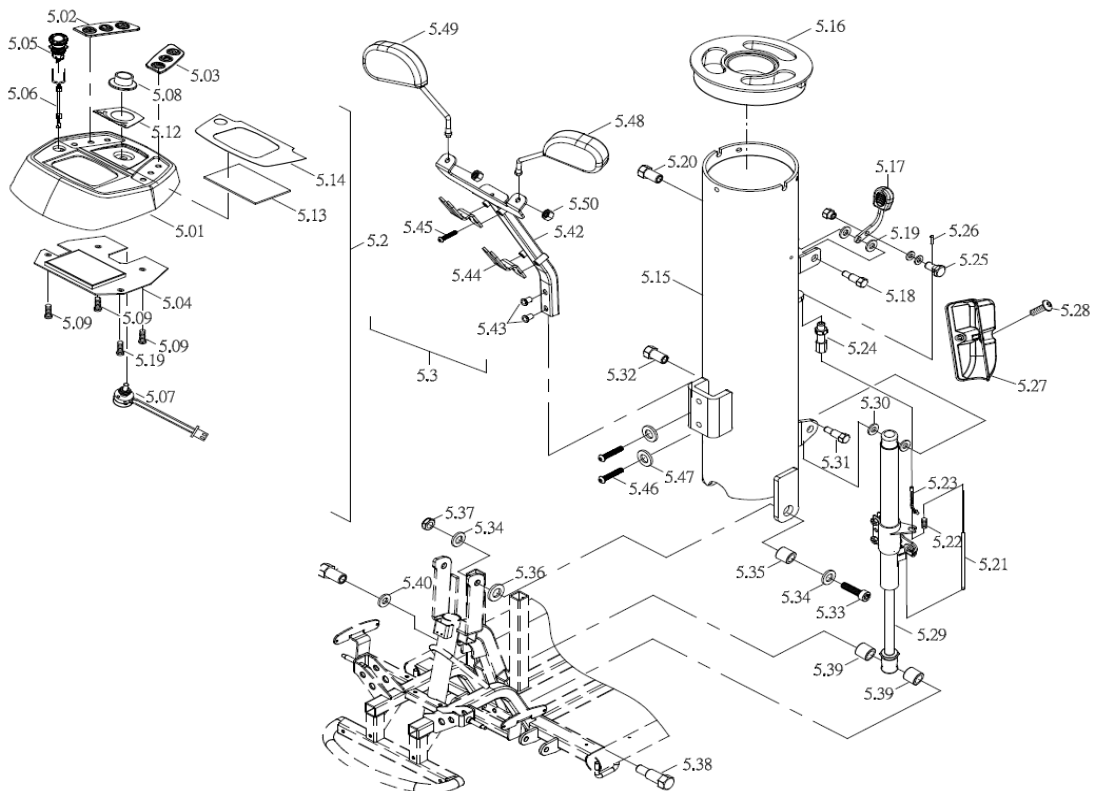

Tiller assembly

CE-D09 Spare parts list

Identification number: TCF-VOMNL -0975A-14
 Product group: Scooters
 Productname: Galaxy Plus 4-wheel / S847A1XXVA
 Batchnumber: 4231

Drawing No.	Item No.	Description	Purchase Price
5.2	30500801	Upper dashboard complete LCD	
	7530500284	Upper dashboard complete	
5.01	43690651	Upper dashboard only, LCD	
5.02	44689191	Key pad LCD, Left	
5.03	44689192	Key pad LCD, Right	
	7544689051	Dashboard key pad (Analog)	
5.04	61108279	PC-board LCD	
	7561108236	PC-board Analog	
5.05	61098058	Emergency stop button	
5.06	63770837	Cable for emergency stop switch	
5.07	63980118	Cable for potentiometer	
	7563545203	Connection cable for speed potentiometer	
	97071700	Speed potentiometer with cable	
5.08	7561188009	Speed adjustment knob	
5.09	-	Not available as spare part	
5.12	7575171099	Upper dashboard sticker	
5.13	43690399	LCD cover board	
5.14	75171513	Dashboard foil LCD	
5.15, 5.20; 5.30-5.35	69760100	Tiller tube with mounting material	
5.16	7543690212	Guide ring for locking mechanism	
5.17	7533500280	Lock handle for tiller	
5.18, 5.19	-	Not available as spare part	
5.21 to 5.24, 5.29; 5.30	7541380197	Locking mechanism for tiller	
5.25 + 5.26	-	Not available as spare part	
5.27	7543690202	Cover for lock handle	
5.28, 5.36-5.41	-	Not available as spare part	
5.3	7534200249	Basket support	
5.42 to 5.47	-	Not available as spare part	
5.48 to 5.50	91010970	Mirror set, Left and Right	
-	97510900	Mirror extender	
-	69751000	Cable for operating gas spring/ tiller	
-	7539900162	Cover for battery indicator (incl. tape)	