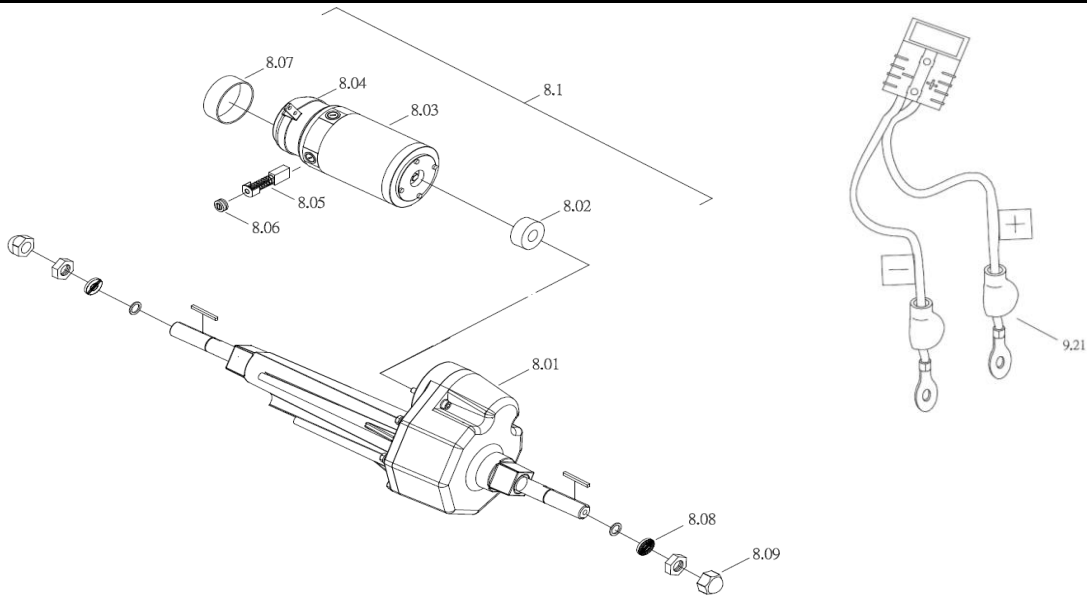

CE-D09 Spare parts list

Identification number: TCF-VOMNL -0975A-14
Product group: Scooters
Productname: Galaxy Plus 4-wheel / S847A1XXVA
Batchnumber: 4231

Drawing No.	Item No.	Description	Purchase Price
7.50	7530598048	Rear shroud, Macadamia Brown	
	30521059	Rear shroud, Champagne	
	7530543124	Rear shroud, Lightning Blue	
	30550153	Rear shroud, Emerald Green	
	30509063	Rear shroud, Tuscan Red	
	7530552095	Rear shroud, Midnight Black	
7.51	7561200199	Taillight assembly	
7.52	-	Not available as spare part	
7.53	7563453018	Taillight cable	
7.54 to 7.59	-	Not available as spare part	
7.60	7575171103	Galaxy Plus Logo	
-	99755100	Stickerset rear shroud (3x logo galaxy Plus; 1x Excel logo; 1x CE; 1x release lever & 1x max. load	
7.61	-	Not available as spare part	
7.71	7543690208	Battery cover	
7.72	-	Not available as spare part	
7.73 + 7.74	7543690209	Fender cover	
7.75 to 7.77	-	Not available as spare part	

Motor & Transaxle assembly

Drawing No.	Item No.	Description	Purchase Price
8.1	7562009061	Transaxle complete M405X-10 (incl. motor & motorbrake) 15 km/h	
	7562009062	Transaxle complete M4YA-10 (incl. motor & motorbrake) 20 km/h	
8.01	7562201205	Transaxle M405 (4P)	
8.02	93132030	Clutch between motor and transaxle	
8.03	7562109046	Motor incl. brake M4YA-10 (20km/h)	
	7562109044	Motor incl. brake M405x-10 (15 km/h)	
8.04 + 8.07	7562300017	Electricmagnetic brake, 81.6 KGF (4P TRANSAXLE)	
	7562300018	Electricmagnetic brake, M4YA-10 (20 km/h)	
8.05 + 8.06	99702010	Carbon brush including covers (4 pieces) 7*11 MM	
-	99741860	Mounting set for mounting wheel on transaxle	
8.08 + 8.09	-	Not available as spare part	
9.21	7563270420	Battery cable