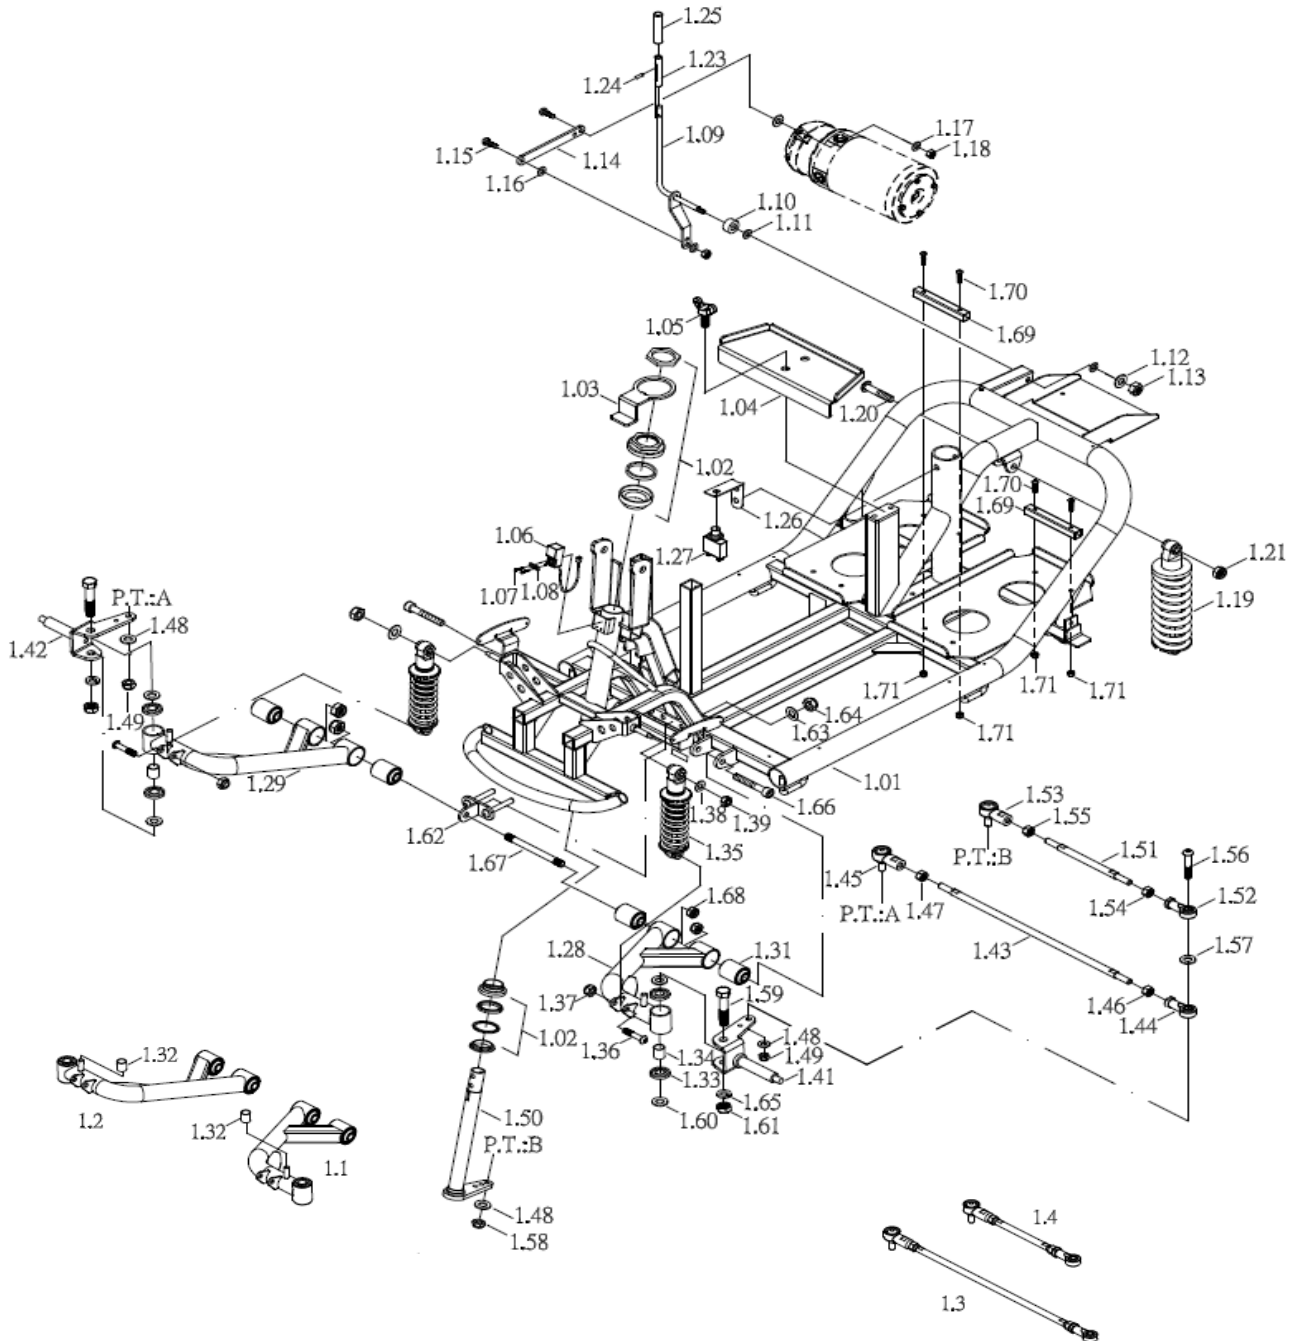

CE-D09 Spare parts list

Identification number: TCF-VOMNL -0975A-14
Product group: Scooters
Productname: Galaxy Plus 4-wheel / S847A1XXVA
Batchnumber: 4231

Complete

CE-D09 Spare parts list

Identification number: TCF-VOMNL -0975A-14
Product group: Scooters
Productname: Galaxy Plus 4-wheel / S847A1XXVA
Batchnumber: 4231

Front frame assembly

CE-D09 Spare parts list

Identification number: TCF-VOMNL -0975A-14
 Product group: Scooters
 Productname: Galaxy Plus 4-wheel / S847A1XXVA
 Batchnumber: 4231

Front frame assembly

Drawing No.	Item No.	Description	Purchase Price
1.01	7530303259	Front frame	
1.02 + 1.03	93130010	Bearing set of the bearing house	
1.04 + 1.05	7541280201	Battery board	
1.06 to 1.08	7563742003	Sensor for half speed	
1.09 to 1.11; 1.14 to 1.16; 1.23 to 1.25	7530303249	Release lever set	
1.12 to 1.18	-	Not available as spare part	
1.19	7541780027	Suspension	
1.20 to 1.24	-	Not available as spare part	
1.25	7543690220	Release lever rubber tip	
1.26 + 1.27	7561230135	Breaker 80A	
1.1	7530303260	Front train complete Left	
1.2	7530303261	Front train complete Right	
1.28 to 1.34	-	Not available as spare part	
1.35	7541700290	Suspension Hydraulic 165L, 150LBS/IN Yellow	
1.36 to 1.39	-	Not available as spare part	
1.3	7541300520	Steering tube long	
1.4	7541300034	Steering tube short $\phi 10 \times 175L$	
1.41	99710100	Front wheel axle set, Left	
1.42	99710110	Front wheel axle set, Right	
1.43 to 1.49	-	Not available as spare part	
1.50	7530303262	Steering axle complete	
1.51 to 1.68	-	Not available as spare part	
1.69	41100026	Accu stopping tube	
1.70 + 1.71	-	Not available as spare part	