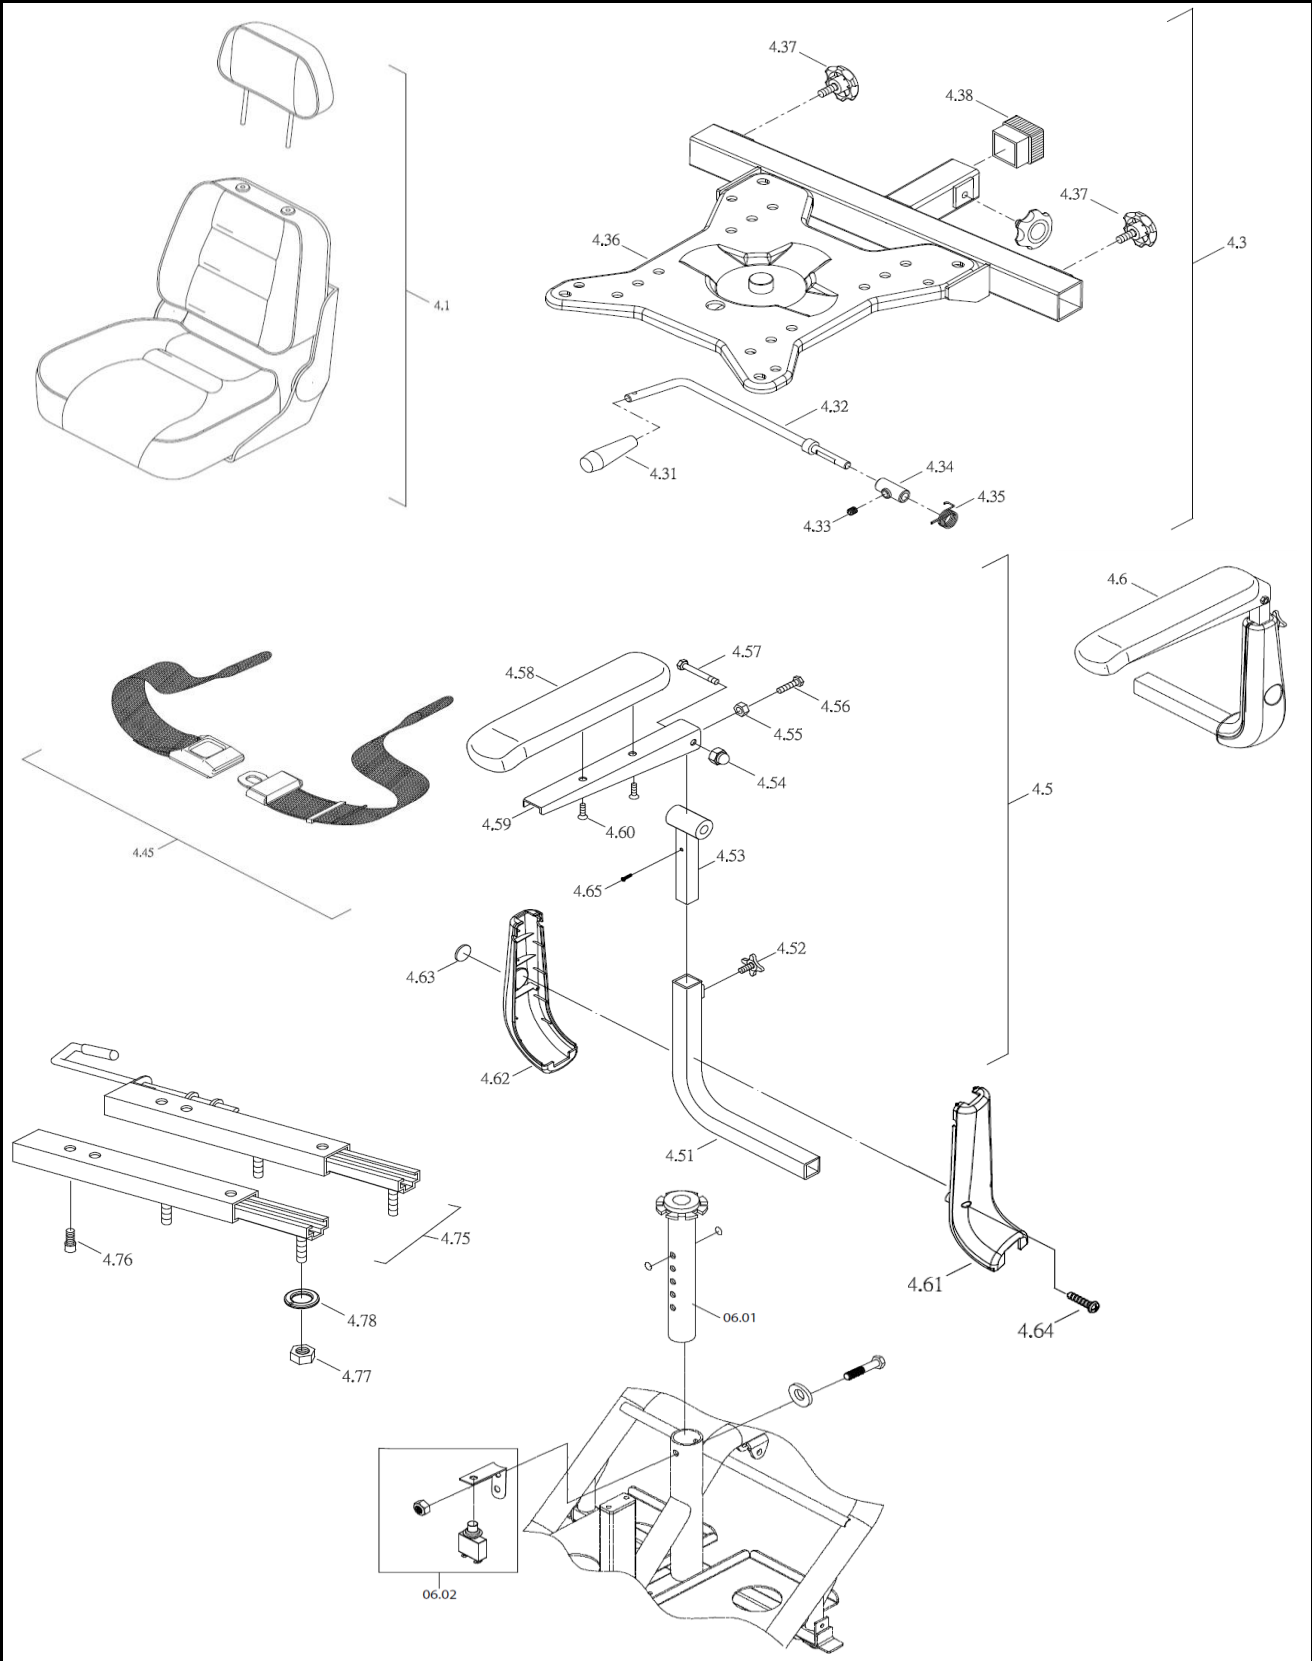

CE-D09 Spare parts list

Identification number: TCF-VOMNL -0975A-14
 Product group: Scooters
 Productname: Galaxy Plus 4-wheel / S847A1XXVA
 Batchnumber: 4231

Rear wheel assembly

Drawing No.	Item No.	Description	Purchase Price
3.2	7532600526	Rear wheel assembly 3.00-8; Right	
3.3	7532600527	Rear wheel assembly (with brake) 3.00-8; Left	
3.31	7544600589	Outer tire 14x3.00-8, Black	
3.32	7544600590	Inner tire 3.00-8, Black	
3.33 to 3.39	-	Not available as spare part	
-	7532600528	Cover cap for rear wheel (set of 2)	

CE-D09 Spare parts list

Identification number: TCF-VOMNL -0975A-14
Product group: Scooters
Productname: Galaxy Plus 4-wheel / S847A1XXVA
Batchnumber: 4231

Seat assembly

CE-D09 Spare parts list

Identification number: TCF-VOMNL -0975A-14
 Product group: Scooters
 Productname: Galaxy Plus 4-wheel / S847A1XXVA
 Batchnumber: 4231