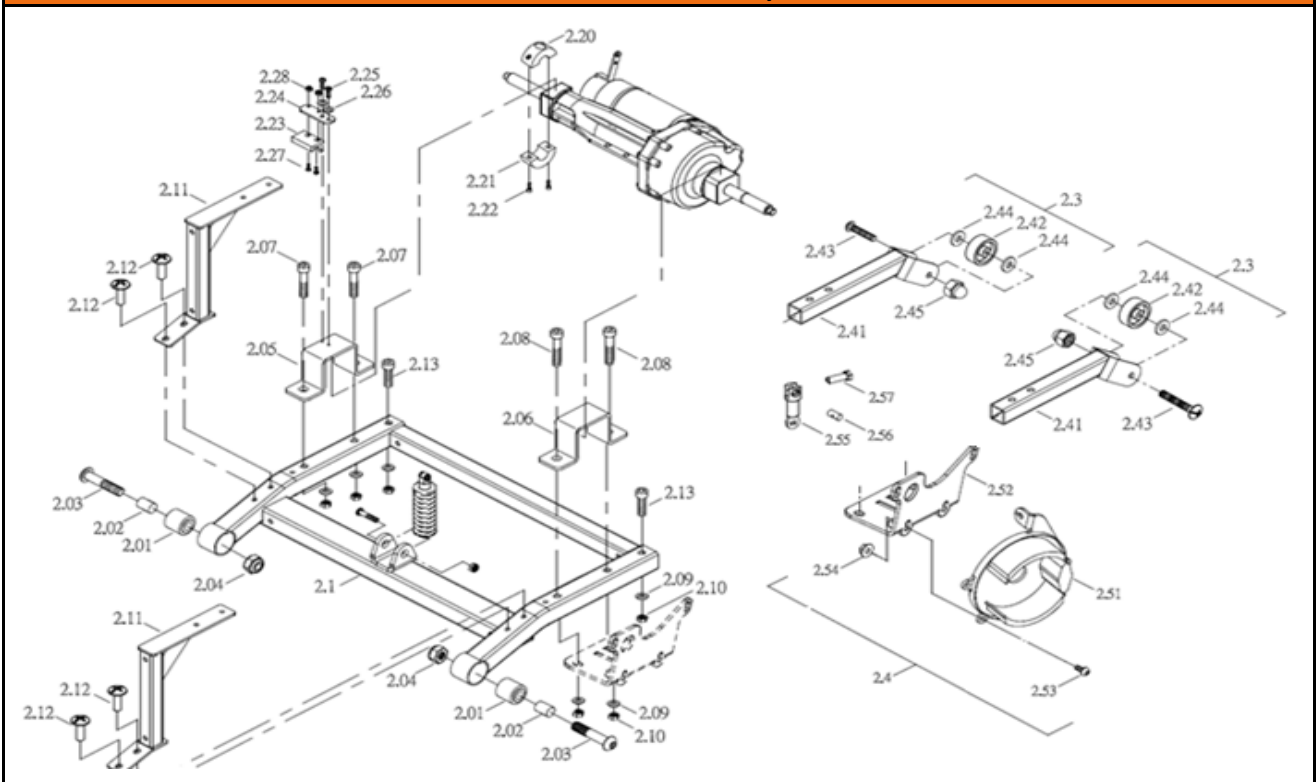

CE-D09 Spare parts list

Identification number: TCF-VOMNL -0975A-14
Product group: Scooters
Productname: Galaxy Plus 4-wheel / S847A1XXVA
Batchnumber: 4231

Front frame assembly

Drawing No.	Item No.	Description	Purchase Price
1.01	7530303259	Front frame	
1.02 + 1.03	93130010	Bearing set of the bearing house	
1.04 + 1.05	7541280201	Battery board	
1.06 to 1.08	7563742003	Sensor for half speed	
1.09 to 1.11; 1.14 to 1.16; 1.23 to 1.25	7530303249	Release lever set	
1.12 to 1.18	-	Not available as spare part	
1.19	7541780027	Suspension	
1.20 to 1.24	-	Not available as spare part	
1.25	7543690220	Release lever rubber tip	
1.26 + 1.27	7561230135	Breaker 80A	
1.1	7530303260	Front train complete Left	
1.2	7530303261	Front train complete Right	
1.28 to 1.34	-	Not available as spare part	
1.35	7541700290	Suspension Hydraulic 165L, 150LBS/IN Yellow	
1.36 to 1.39	-	Not available as spare part	
1.3	7541300520	Steering tube long	
1.4	7541300034	Steering tube short $\phi 10 \times 175L$	
1.41	99710100	Front wheel axle set, Left	
1.42	99710110	Front wheel axle set, Right	
1.43 to 1.49	-	Not available as spare part	
1.50	7530303262	Steering axle complete	
1.51 to 1.68	-	Not available as spare part	
1.69	41100026	Accu stopping tube	
1.70 + 1.71	-	Not available as spare part	

Rear frame assembly