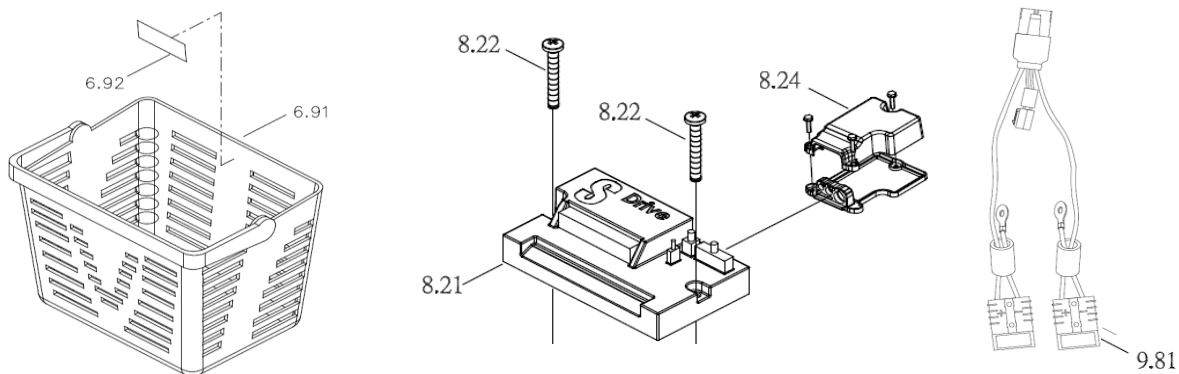

Drawing No.	Item No.	Description	Purchase Price
5.2	30500801	Upper dashboard complete LCD	
	7530500284	Upper dashboard complete	
5.01	43690651	Upper dashboard only, LCD	
5.02	44689191	Key pad LCD, Left	
5.03	44689192	Key pad LCD, Right	
	7544689051	Dashboard key pad (Analog)	
5.04	61108279	PC-board LCD	
	7561108236	PC-board Analog	
5.05	61098058	Emergency stop button	
5.06	63770837	Cable for emergency stop switch	
5.07	63980118	Cable for potentiometer	
	7563545203	Connection cable for speed potentiometer	
	97071700	Speed potentiometer with cable	
5.08	7561188009	Speed adjustment knob	
5.09	-	Not available as spare part	
5.12	7575171099	Upper dashboard sticker	
5.13	43690399	LCD cover board	
5.14	75171513	Dashboard foil LCD	
5.15, 5.20; 5.30-5.35	69760100	Tiller tube with mounting material	
5.16	7543690212	Guide ring for locking mechanism	
5.17	7533500280	Lock handle for tiller	
5.18, 5.19	-	Not available as spare part	
5.21 to 5.24, 5.29; 5.30	7541380197	Locking mechanism for tiller	
5.25 + 5.26	-	Not available as spare part	
5.27	7543690202	Cover for lock handle	
5.28, 5.36-5.41	-	Not available as spare part	
5.3	7534200249	Basket support	
5.42 to 5.47	-	Not available as spare part	
5.48 to 5.50	91010970	Mirror set, Left and Right	
-	97510900	Mirror extender	
-	69751000	Cable for operating gas spring/ tiller	
-	7539900162	Cover for battery indicator (incl. tape)	

Controller

Drawing No.	Item No.	Description	Purchase Price
6.91 to 6.92	7543780088	Basket	
8.21 to 8.24	7564520006	Controller incl. protection kit D51446	
9.81	7563370431	Power harness