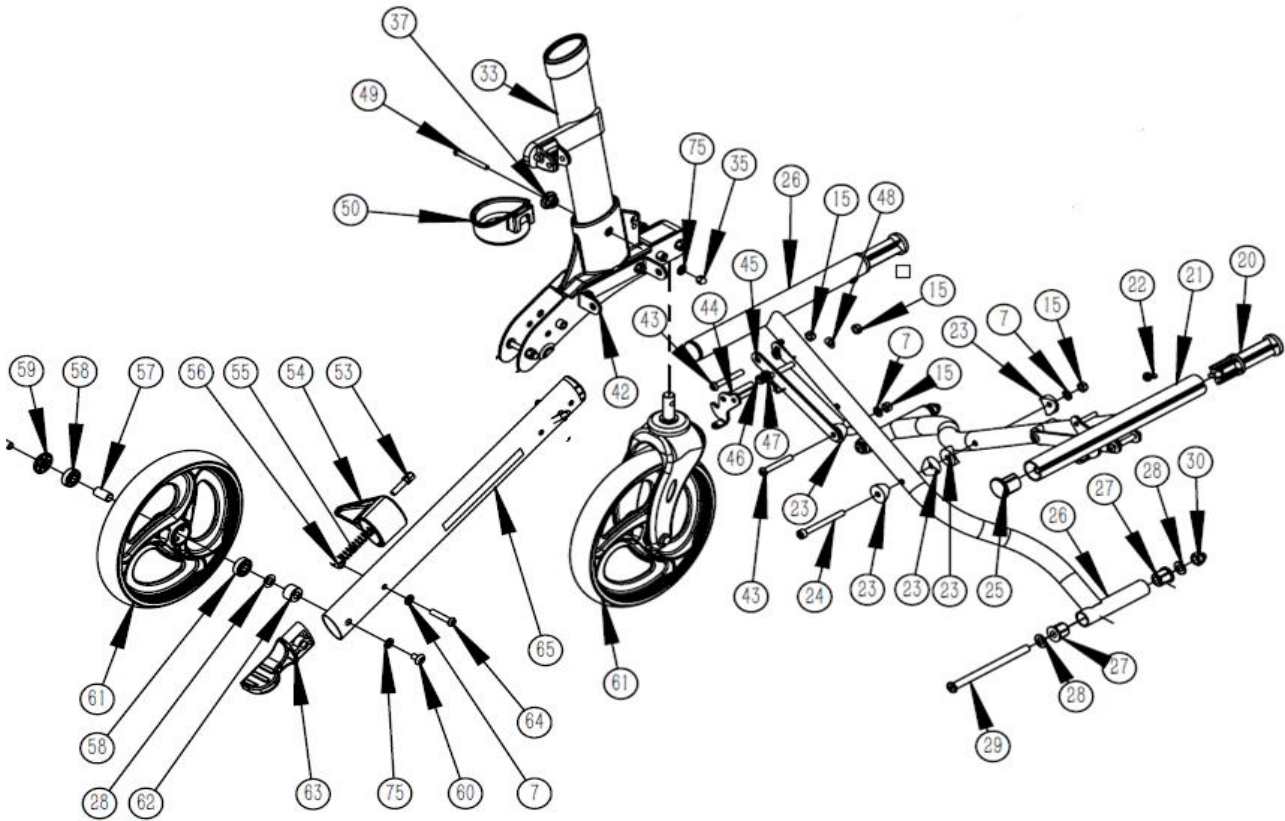

CE-D09 Spare parts list

Identification number: TCF-VOMNL -2430-14
 Product group: Rollator
 Productname: Travel Eaze II
 Batchnumber: 5137

Backrest + push handle bar

Drawing No.	Item No.	Description	Purchase Price
1	92435150	Backrest complete	
2 to 10 & 13	92437050	Push handle and brake handle Left and Right	
6; 11 to 13	-	Not available as spare part	
14 + 50	92436150	Crutch holder + clip	
75	-	Not available as spare part	

CE-D09 Spare parts list

Identification number: TCF-VOMNL -2430-14
 Product group: Rollator
 Productname: Travel Eaze II
 Batchnumber: 5137

Seat & Bag

Seat & Bag

Drawing No.	Item No.	Description	Purchase Price
17	92439950	Bag Travel eaze II	
18	92433850	Seat	
19	-	Not available as spare part	

CE-D09 Spare parts list

Identification number: TCF-VOMNL -2430-14
 Product group: Rollator
 Productname: Travel Eaze II
 Batchnumber: 5137

Cross frame

Drawing No.	Item No.	Description	Purchase Price
7 & 15	-	Not available as spare part	
14 + 50	92436150	Crutch holder + clip	
20	92432155	Cover tube plastic part for bag (set of 2)	
21 to 24	-	Not available as spare part	
25	92432150	Cover caps for cross bar (set of 4)	
26 to 35	-	Not available as spare part	
28; 62		Bearing set rear wheel	
57 to 59	92434850	Bearing set rear wheel	
37 & 49	92439151	Bevestigingsset tbv stokhouder	
42 to 48; 60	-	Not available as spare part	
53 to 56	92437060	Brake complete Left/Right (Push handle/brake lever + cable & brake shoe)	
61	92438150	Wheel Front/Back, Black rim and tyre	
63		Stepper (per pair)	
64 to 65; 75			
75	-	Not available as spare part	