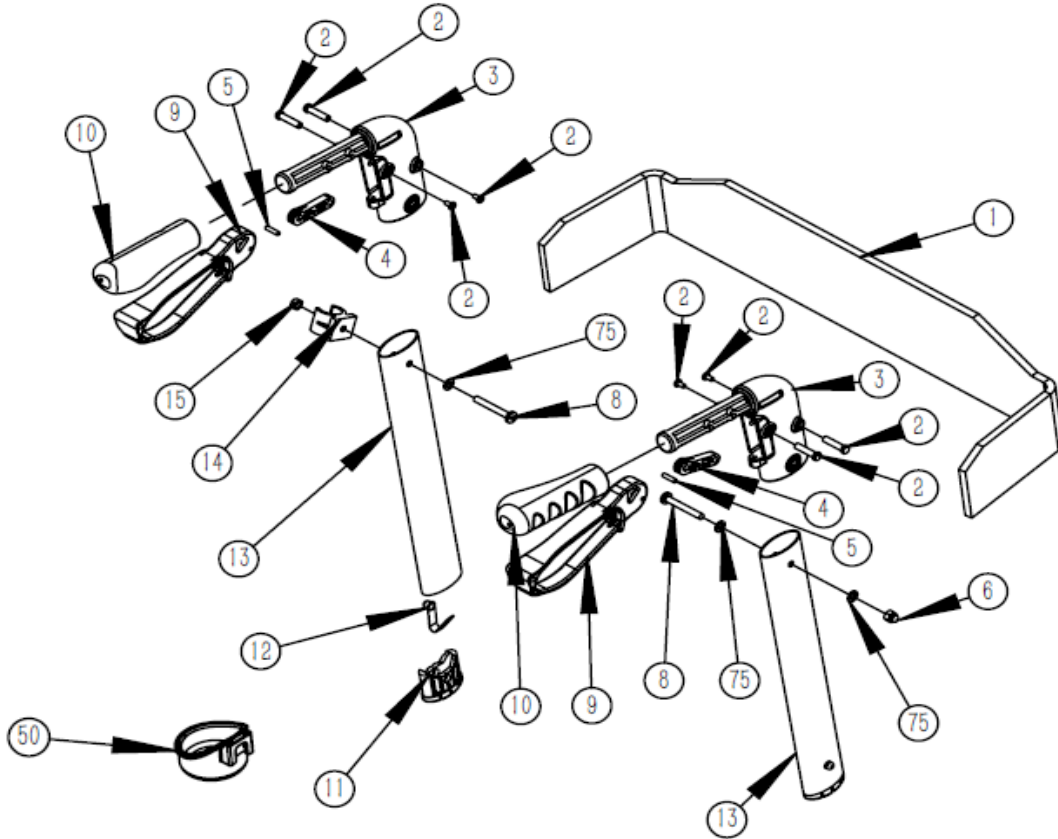

CE-D09 Spare parts list

Identification number: TCF-VOMNL -2430-14
 Product group: Rollator
 Productname: Travel Eaze II
 Batchnumber: 5137

Backrest + push handle bar

Drawing No.	Item No.	Description	Purchase Price
1	92435150	Backrest complete	
2 to 10 & 13	92437050	Push handle and brake handle Left and Right	
6; 11 to 13	-	Not available as spare part	
14 + 50	92436150	Crutch holder + clip	
75	-	Not available as spare part	

CE-D09 Spare parts list

Identification number: TCF-VOMNL -2430-14
 Product group: Rollator
 Productname: Travel Eaze II
 Batchnumber: 5137

Seat & Bag

Seat & Bag

Drawing No.	Item No.	Description	Purchase Price
17	92439950	Bag Travel eaze II	
18	92433850	Seat	
19	-	Not available as spare part	

CE-D09 Spare parts list

Identification number: TCF-VOMNL -2430-14
 Product group: Rollator
 Productname: Travel Eaze II
 Batchnumber: 5137

Cross frame

Drawing No.	Item No.	Description	Purchase Price
7 & 15	-	Not available as spare part	
14 + 50	92436150	Crutch holder + clip	
20	92432155	Cover tube plastic part for bag (set of 2)	
21 to 24	-	Not available as spare part	
25	92432150	Cover caps for cross bar (set of 4)	
26 to 35	-	Not available as spare part	
28; 62		Bearing set rear wheel	
57 to 59	92434850	Bearing set rear wheel	
37 & 49	92439151	Bevestigingsset tbv stokhouder	
42 to 48; 60	-	Not available as spare part	
53 to 56	92437060	Brake complete Left/Right (Push handle/brake lever + cable & brake shoe)	
61	92438150	Wheel Front/Back, Black rim and tyre	
63		Stepper (per pair)	
64 to 65; 75			
75	-	Not available as spare part	