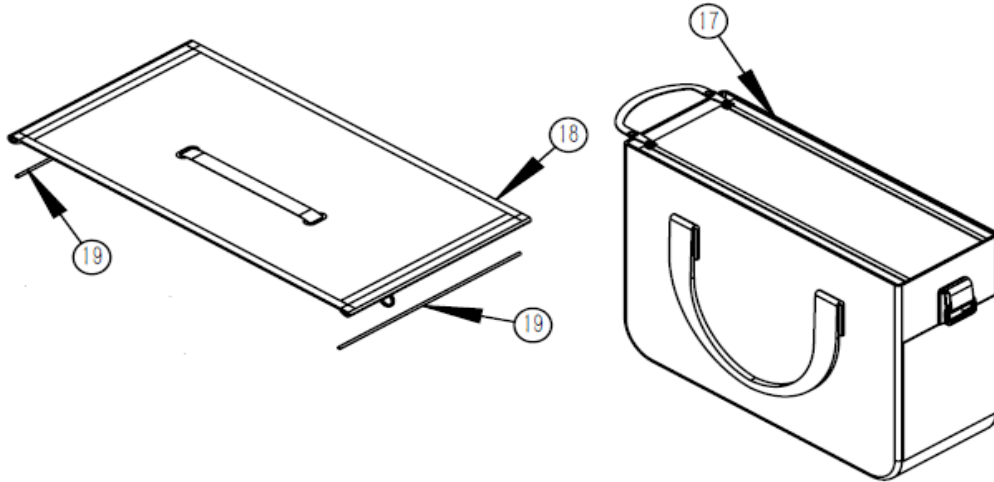

CE-D09 Spare parts list

Identification number: TCF-VOMNL -2430-14
 Product group: Rollator
 Productname: Travel Eaze II
 Batchnumber: 5137

Backrest + push handle bar

Drawing No.	Item No.	Description	Purchase Price
1	92435150	Backrest complete	
2 to 10 & 13	92437050	Push handle and brake handle Left and Right	
6; 11 to 13	-	Not available as spare part	
14 + 50	92436150	Crutch holder + clip	
75	-	Not available as spare part	

CE-D09 Spare parts list

Identification number: TCF-VOMNL -2430-14
 Product group: Rollator
 Productname: Travel Eaze II
 Batchnumber: 5137

Seat & Bag

Seat & Bag

Drawing No.	Item No.	Description	Purchase Price
17	92439950	Bag Travel eaze II	
18	92433850	Seat	
19	-	Not available as spare part	