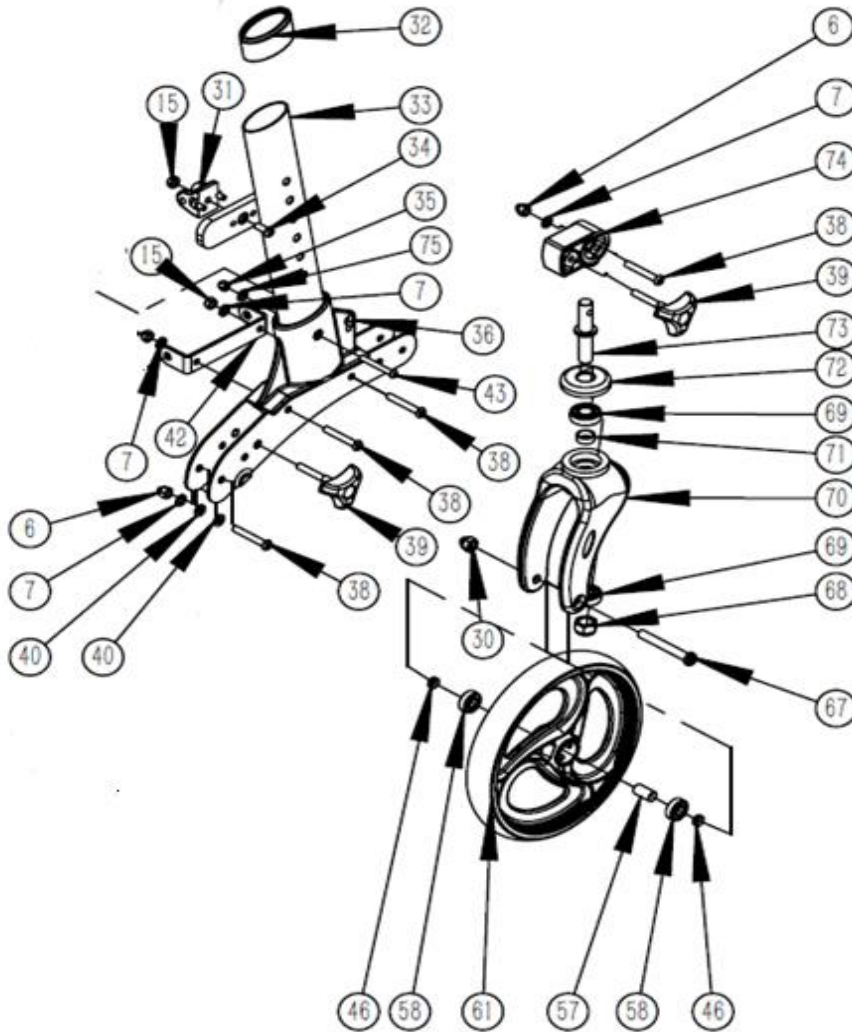

CE-D09 Spare parts list

Identification number: TCF-VOMNL -2430-14
 Product group: Rollator
 Productname: Travel Eaze II
 Batchnumber: 5137

Backrest + push handle bar

Drawing No.	Item No.	Description	Purchase Price
1	92435150	Backrest complete	
2 to 10 & 13	92437050	Push handle and brake handle Left and Right	
6; 11 to 13	-	Not available as spare part	
14 + 50	92436150	Crutch holder + clip	
75	-	Not available as spare part	

CE-D09 Spare parts list

Identification number: TCF-VOMNL -2430-14
 Product group: Rollator
 Productname: Travel Eaze II
 Batchnumber: 5137

Cross frame

Drawing No.	Item No.	Description	Purchase Price
7 & 15	-	Not available as spare part	
14 + 50	92436150	Crutch holder + clip	
20	92432155	Cover tube plastic part for bag (set of 2)	
21 to 24	-	Not available as spare part	
25	92432150	Cover caps for cross bar (set of 4)	
26 to 35	-	Not available as spare part	
28; 62		Bearing set rear wheel	
57 to 59	92434850	Bearing set rear wheel	
37 & 49	92439151	Bevestigingsset tbv stokhouder	
42 to 48; 60	-	Not available as spare part	
53 to 56	92437060	Brake complete Left/Right (Push handle/brake lever + cable & brake shoe)	
61	92438150	Wheel Front/Back, Black rim and tyre	
63		Stepper (per pair)	
64 to 65; 75			
75	-	Not available as spare part	

CE-D09 Spare parts list

Identification number: TCF-VOMNL -2430-14
 Product group: Rollator
 Productname: Travel Eaze II
 Batchnumber: 5137

Wheel & Brake

Drawing No.	Item No.	Description	Purchase Price
6 to 7; 15	-	Not available as spare part	
46; 57 to 58	92434850	Bearings front wheel	
30 & 67		Axle screw for front wheel	
31 to 38	-	Not available as spare part	
39	92435110	Sterknop voor monteren voor-/achter frame	
40 to 43	-	Not available as spare part	
61	92438150	Wheel Front/Back, Black rim and tyre	
68 to 74	92438500	Hanging system for front fork for front wheel	