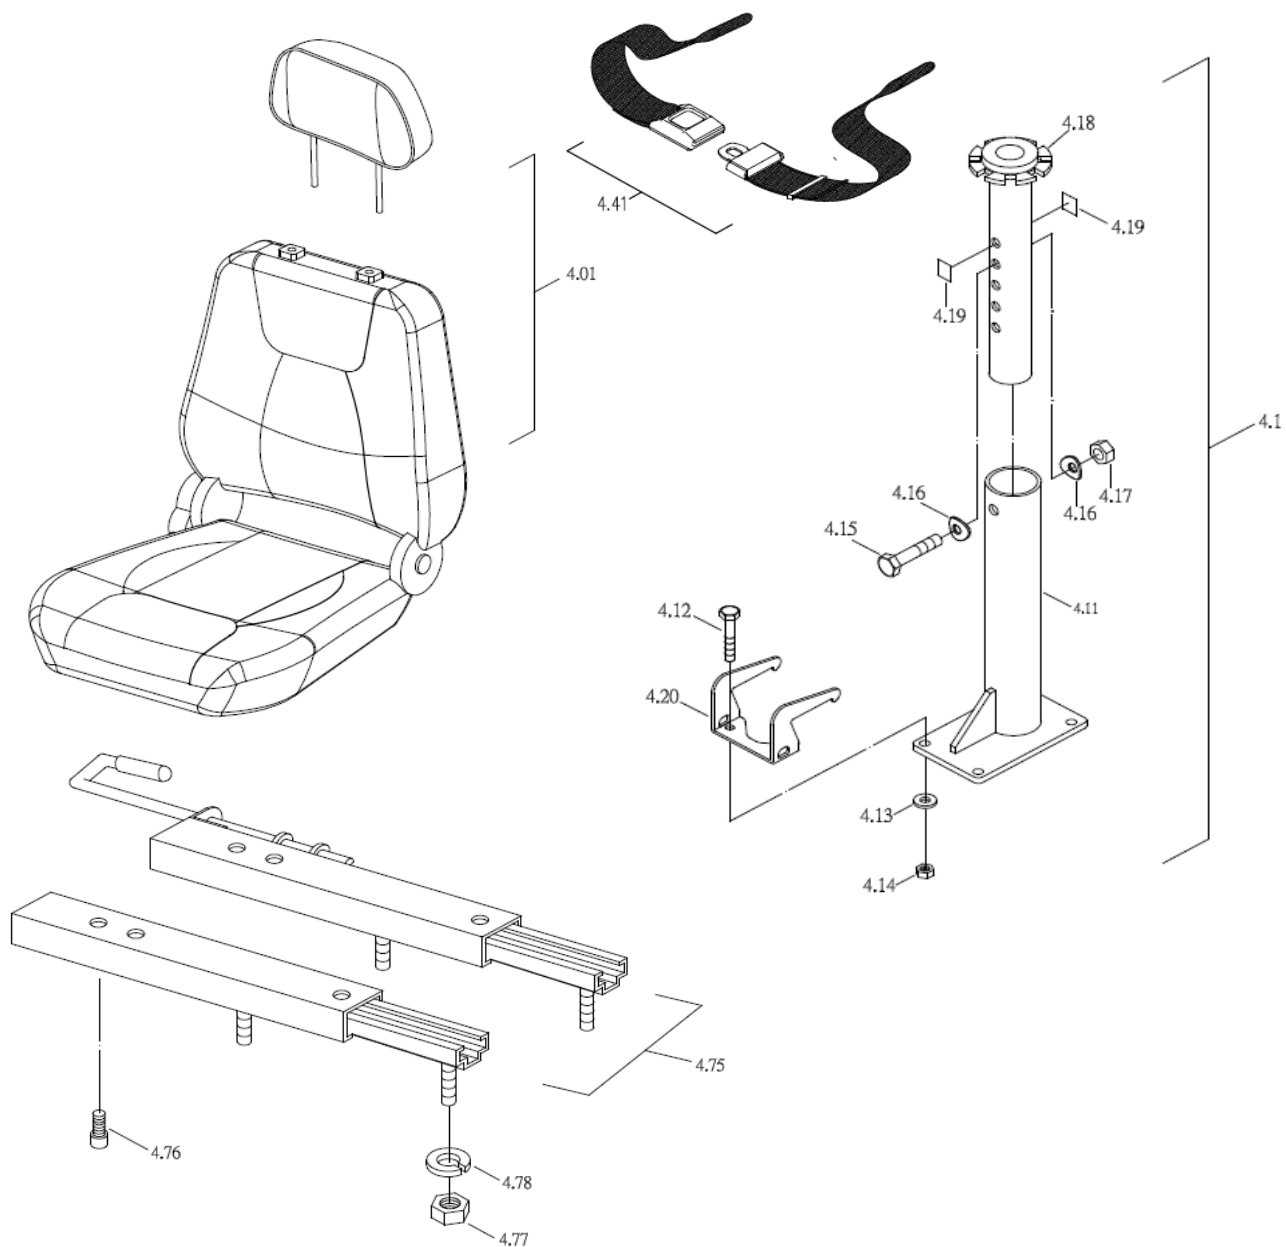

CE-D09 Spare parts list

Identification number: TCF-VOMNL - 0973-14B
Product group: Mobility Scooter
Productname: Galaxy II 4-wheel / S846GBXXVA52
Batchnumber: -

Seat assembly

CE-D09 Spare parts list

Identification number: TCF-VOMNL - 0973-14B
Product group: Mobility Scooter
Productname: Galaxy II 4-wheel / S846GBXXVA52
Batchnumber: -

Drawing No.	Item No.	Description	Purchase Price
4.01	93130861	Excellence seat with angle adjust back and headrest Standard	€ 870,65
	93130862	Excellence seat with angle adjust back and headrest Burgundy	€ 870,65
	93130863	Excellence seat with angle adjust back and headrest Light Beige	€ 870,65
	93130864	Excellence seat with angle adjust back and headrest Coffee Brown	€ 870,65
4.1	93130750	Seat post assembly	€ 194,72
4.11	95130280	Lower seat post	€ 39,33
4.12 to 4.14	93130770	Mountingset seatpost (4x bolt, 4x nut, 4x washer)	€ 27,67
4.15 to 4.17	-	Not available as spare part	-
4.18	95130315	Seat post tube with suspension	€ 229,98
	93130755	Seat post with suspension	€ 244,13
4.19	-	Not available as spare part	-
4.20	95130275	Hook of battery belt	€ 7,44
4.41	90360200	Safety belt	€ 67,79
4.75	93130960	Slide mechanism complete	€ 91,30
4.76 to 4.78	-	Not available as spare part	-