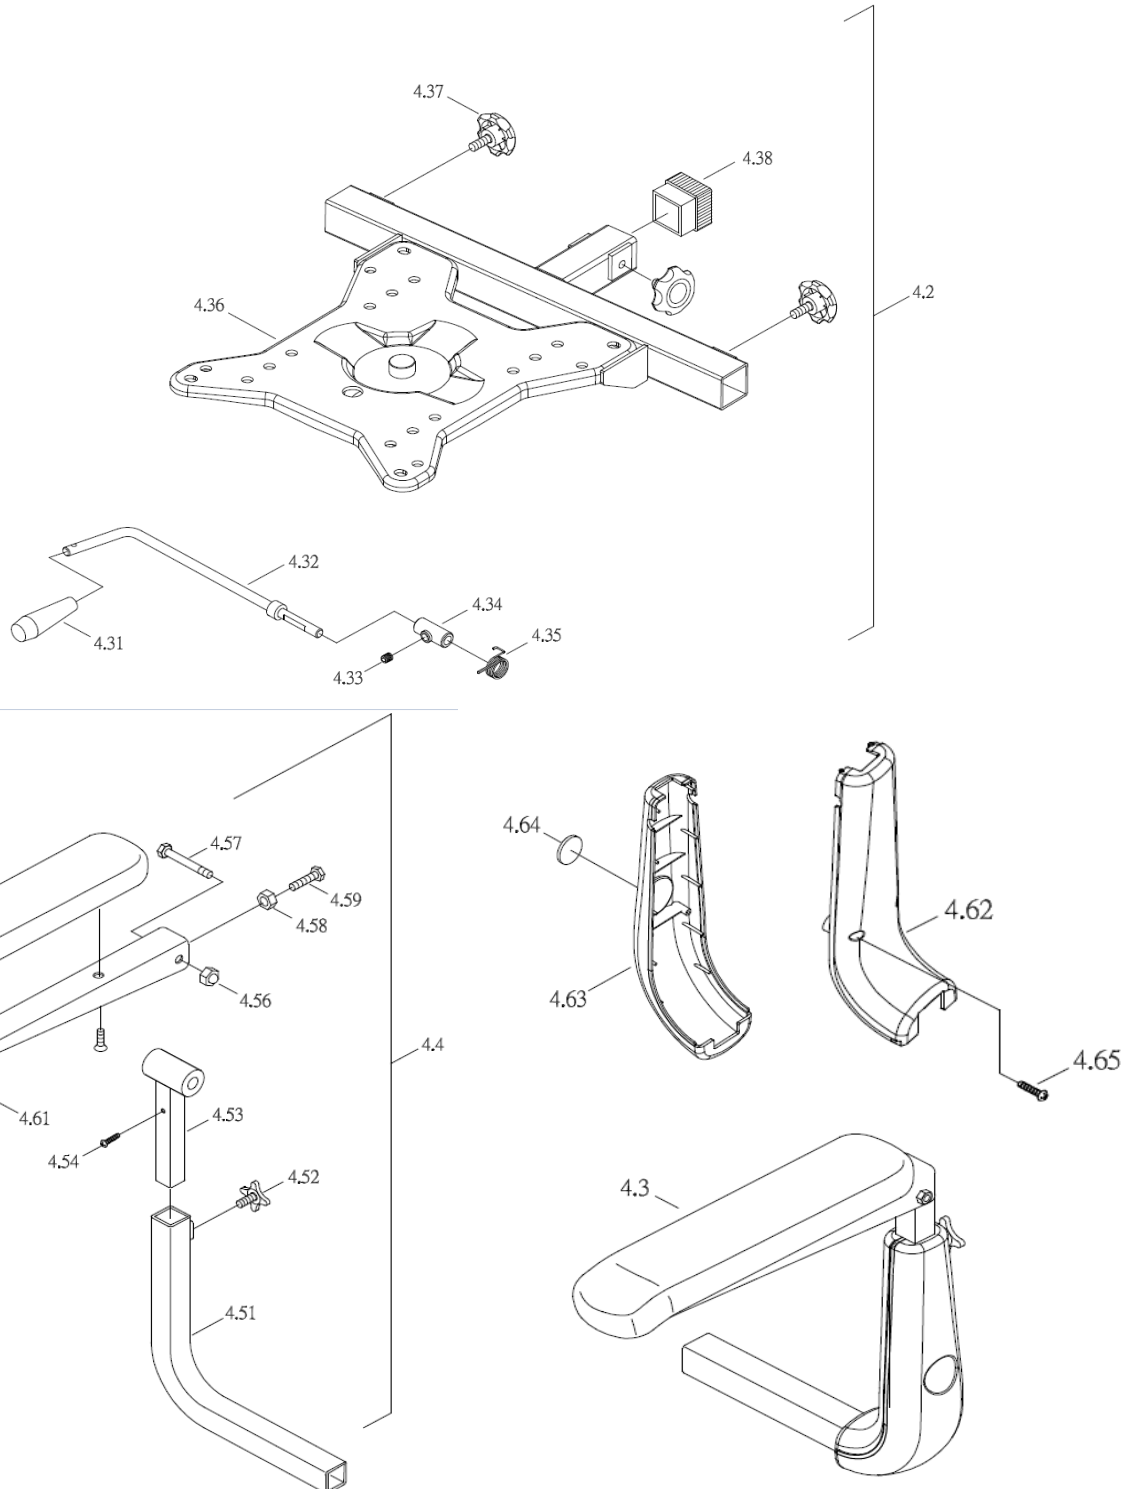

CE-D09 Spare parts list

Identification number: TCF-VOMNL - 0973-14B
Product group: Mobility Scooter
Productname: Galaxy II 4-wheel / S846GBXXVA52
Batchnumber: -

Seat assembly (1)

CE-D09 Spare parts list

Identification number: TCF-VOMNL - 0973-14B
Product group: Mobility Scooter
Productname: Galaxy II 4-wheel / S846GBXXVA52
Batchnumber: -

Drawing No.	Item No.	Description	Purchase Price
4.3	93900020	Armrest Left	€ 156,32
4.4	93900030	Armrest Right	€ 156,32
4.51	-	Not available as spare part	-
4.52	95030545	Knob M8*15L	€ 2,77
4.53 to 4.59	-	Not available as spare part	-
4.60	93131370	Arm pad PU Black	€ 33,20
4.61	-	Not available as spare part	-
4.62 to 4.65	95030590	Protective cover armrest ABS Black, Left	€ 20,34
	95030595	Protective cover armrest ABS Black, Right	€ 20,34