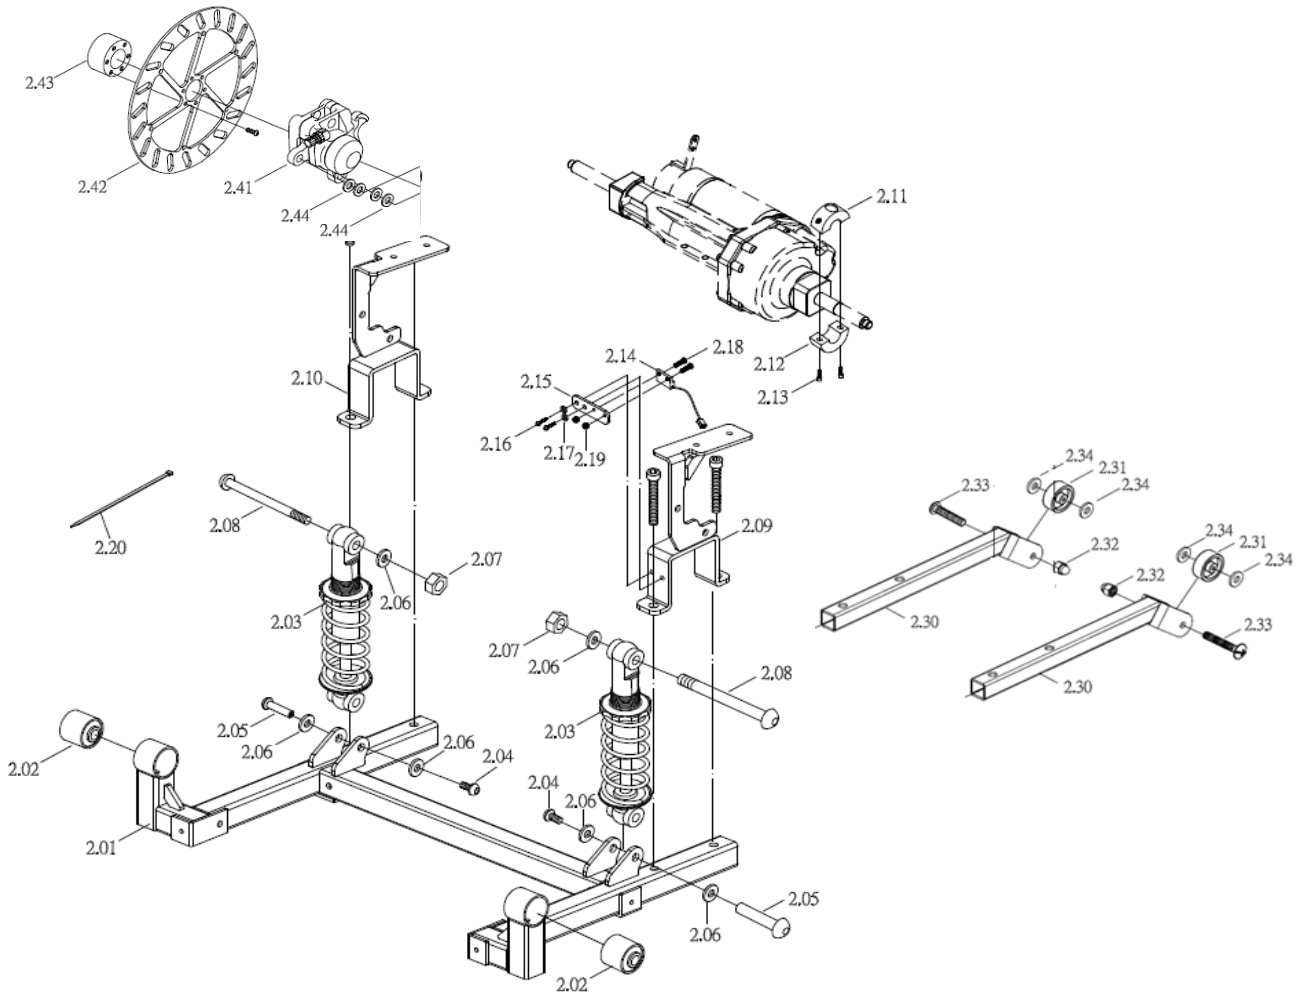

CE-D09 Spare parts list

Identification number: TCF-VOMNL - 0973-14B
Product group: Mobility Scooter
Productname: Galaxy II 4-wheel / S846GBXXVA52
Batchnumber: -

Front Frame

CE-D09 Spare parts list

Identification number: TCF-VOMNL - 0973-14B
 Product group: Mobility Scooter
 Productname: Galaxy II 4-wheel / S846GBXXVA52
 Batchnumber: -

Drawing No.	Item No.	Description	Purchase Price
1.01	99741370	Front frame	€ 1.326,43
1.02 to 1.04	-	Not available as spare part	-
1.1	99710005	Front train complete Left, incl. mounting material	€ 305,73
1.2	99710010	Front train complete Right, incl. mounting material	€ 305,73
1.11 to 1.17	-	Not available as spare part	-
1.21	99710330	Suspension complete 165L Black (150LBS/IN)	€ 72,28
1.22 to 1.25	-	Not available as spare part	-
1.26	99710100	Front wheel axle set Left	€ 123,12
1.27	99710110	Front wheel axle set Right	€ 123,12
1.28	99710120	Stopper seat base, set of 2	€ 6,92
1.29 to 1.31	-	Not available as spare part	-
1.3	99710470	Steering axle Long 10*356L	€ 51,19
1.4	99710540	Steering axle Short 10*156L	€ 53,95
1.41 to 1.49	-	Not available as spare part	-
1.51	95131190	T-bracket set	€ 12,76
1.52 to 1.56	-	Not available as spare part	-
1.57	99710050	Steering axle assembly (ED)	€ 35,38
1.58 & 1.60	53300028	Bearing set for the front wheel	€ 6,90
1.59	53210003	Nylon cap for front wheel	€ 3,95
1.61	93130010	Bearing set of the bearing house	€ 35,97
1.62 to 1.65	-	Not available as spare part	-
1.66 & 1.67	41100026	Accu stopping tube	€ 8,85
1.68	-	Not available as spare part	-
-	7563742003	Sensor for half speed from batch #5260	€ 14,83

CE-D09 Spare parts list

Identification number: TCF-VOMNL - 0973-14B
 Product group: Mobility Scooter
 Productname: Galaxy II 4-wheel / S846GBXXVA52
 Batchnumber: -

Rear frame assembly

Rear frame assembly