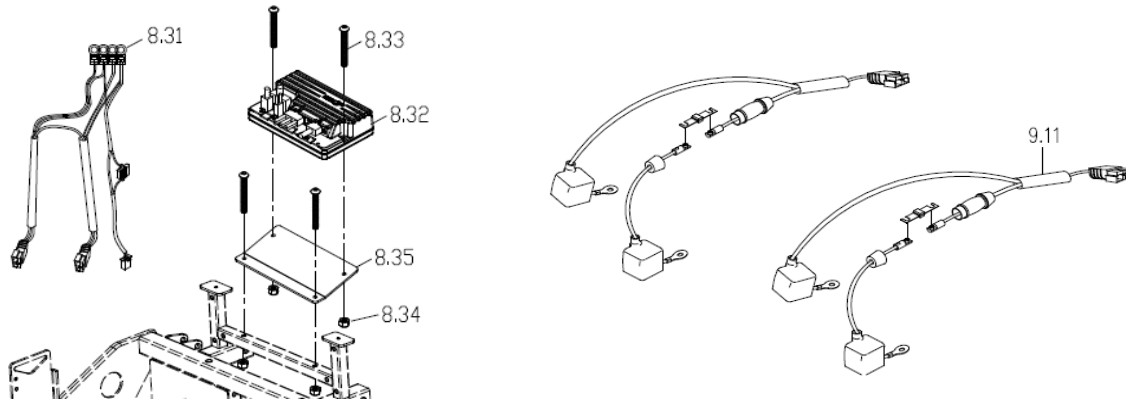

CE-D09 Spare parts list

Identification number: TCF-VOMNL - 0973-14B
 Product group: Mobility Scooter
 Productname: Galaxy II 4-wheel / S846GBXXVA52
 Batchnumber: -

Basket & accessoires

Drawing No.	Item No.	Description	Purchase Price
8.1	99731976	Transaxle, motor and motor brake assembly M417QY-25/Rhino 2	€ 1.337,74
	99701975	Transaxle, motor and motor brake assembly M4QT/Rhino 2	€ 1.337,74
	62009151	Transaxle, motor and motor brake assembly M4QZ-25 (4P)/Rhino 2	€ 1.287,60
8.01	97041980	Transaxle	€ 753,95
8.02	99731994	Motor incl. motor brake M4QY/Rhino 2	€ 747,03
	99731993	Motor incl. motor brake M4QT/Rhino 2	€ 747,03
	62109128	Motor incl. motor brake M4QZ-25 (4P)/Rhino 2	€ 699,60
8.03	99731996	Magnetic brake for motor M8HC-26	€ 213,04
	99731995	Magnetic brake for motor M4QT & M4QZ-25 (4P)	€ 213,04
8.04 & 8.05	99702010	Carbon brush incl. covers, set of 4	€ 35,97
8.06	93132030	Clutch between motor and transaxle	€ 17,98
8.07	-	Not available as spare part	-
8.11 to 8.21	97300735	Freewheel lever complete	€ 24,44
8.13	7543690220	Rubber tip for release lever	€ 17,69
-	99741860	Mounting set for mounting wheel on transaxle	€ 37,30

CE-D09 Spare parts list

Identification number: TCF-VOMNL - 0973-14B
 Product group: Mobility Scooter
 Productname: Galaxy II 4-wheel / S846GBXXVA52
 Batchnumber: -

Basket & accessoires

Drawing No.	Item No.	Description	Purchase Price
8.31	99701905	Power harness between battery and controlbox (Rhino 2)	€ 56,35
8.32	DS160	DS160 Controller (Rhino2)	€ 708,30
8.33 to 8.35	-	Not available as spare part	-
9.11	93132051	Battery conection cable (2nd generation)	€ 94,07