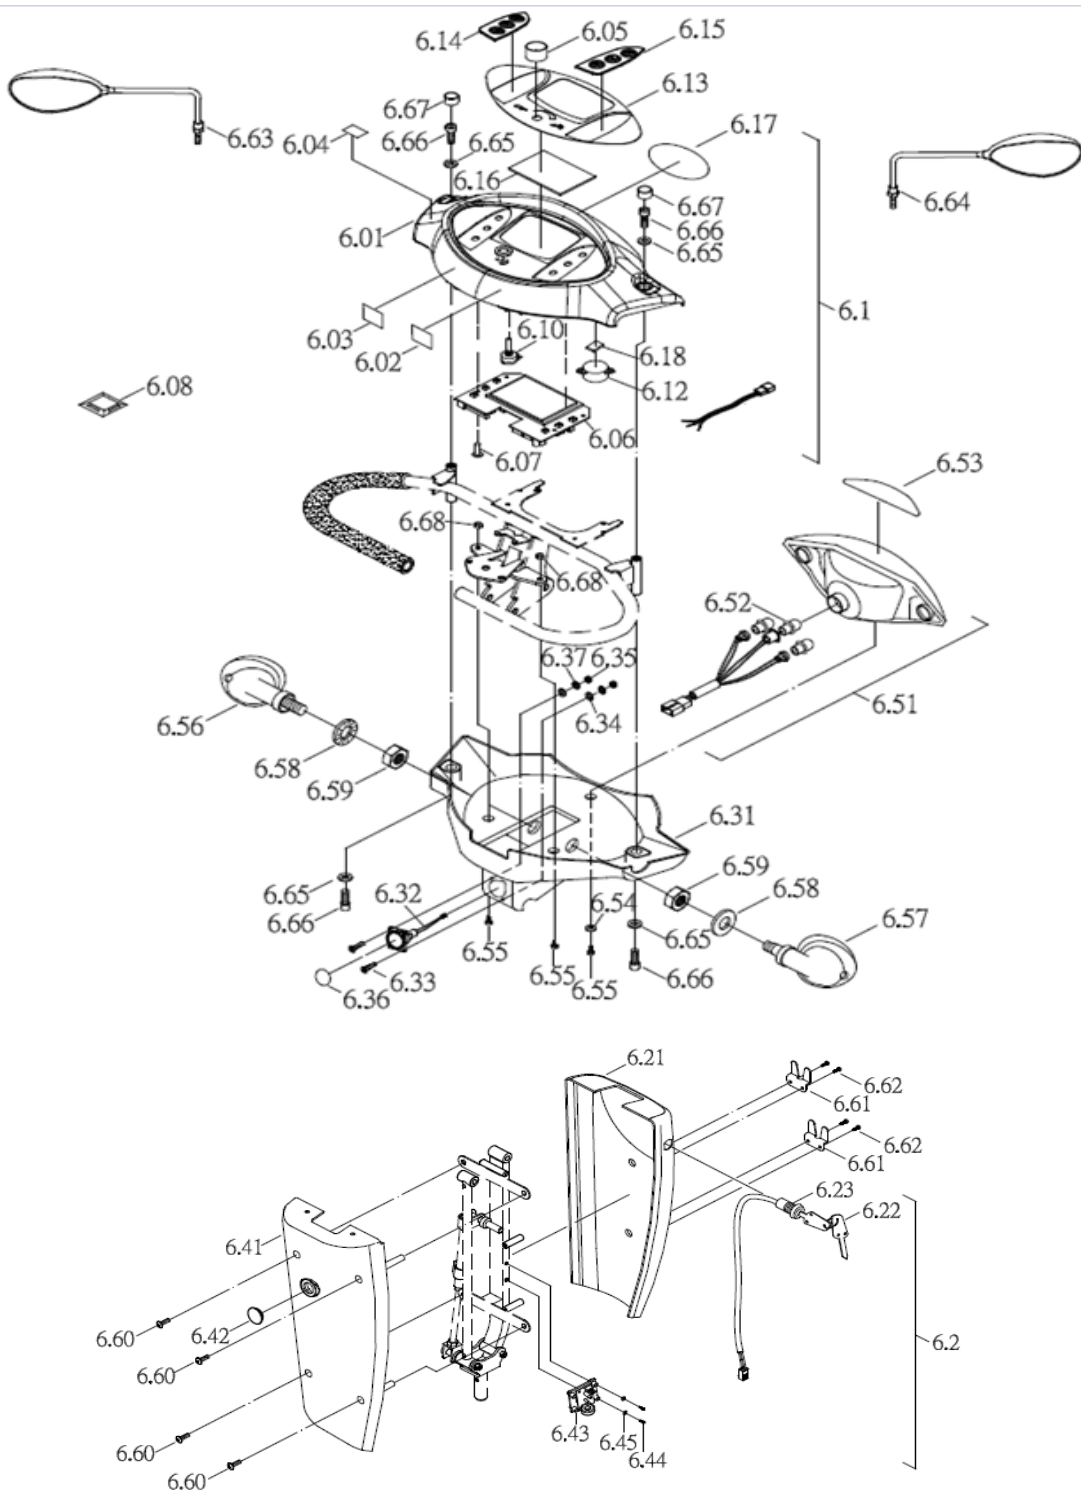

CE-D09 Spare parts list

Identification number: TCF-VOMNL - 0973-14B
Product group: Mobility Scooter
Productname: Galaxy II 4-wheel / S846GBXXVA52
Batchnumber: -

Drawing No.	Item No.	Description	Purchase Price
5.01	-	Not available as spare part	-
5.02	97061340	Foam sleeve 2pcs	€ 44,27
5.03 + 5.1	97001540	Lever for tiller adjustment	€ 30,44
5.04 to 5.14	-	Not available as spare part	-
5.15 + 5.2	99700110	Lever brake + brake cable Right	€ 44,24
5.16 to 5.18	-	Not available as spare part	-
5.3	97061760	Throttle lever complete with potentiometer and cable untill batch #4215	€ 113,44
	33500799	Throttle lever complete with potentiometer & LCD cable from batch #4215	€ 111,45
5.21	-	Not available as spare part	-
5.22	61020023	Potentiometer, VR5K,CTS,576S0083 from batch #4215	€ 79,96
	95130675	Potentiometer untill batch #4215	€ 63,79
5.23 to 5.25	-	Not available as spare part	-
5.4	99701855	Frame for tiller adjustment	€ 330,63
5.41 to 5.45	-	Not available as spare part	-
5.46	95130855	Tiller fixation square	€ 76,09
5.47 to 5.50	-	Not available as spare part	-
5.61	63180091	Main cable for tiller LCD	€ 293,28
	99731835	Main cable for tiller Rhino 2 with USB port	€ 293,28
5.64	99701110	Rubber boot	€ 27,67
5.65	95130925	Clamp ring	€ 6,38
5.66	-	Not available as spare part	-
5.67	63453028	Polarity conversion line for rear light	€ 29,20

CE-D09 Spare parts list

Identification number: TCF-VOMNL - 0973-14B
Product group: Mobility Scooter
Productname: Galaxy II 4-wheel / S846GBXXVA52
Batchnumber: -

Tiller (1)