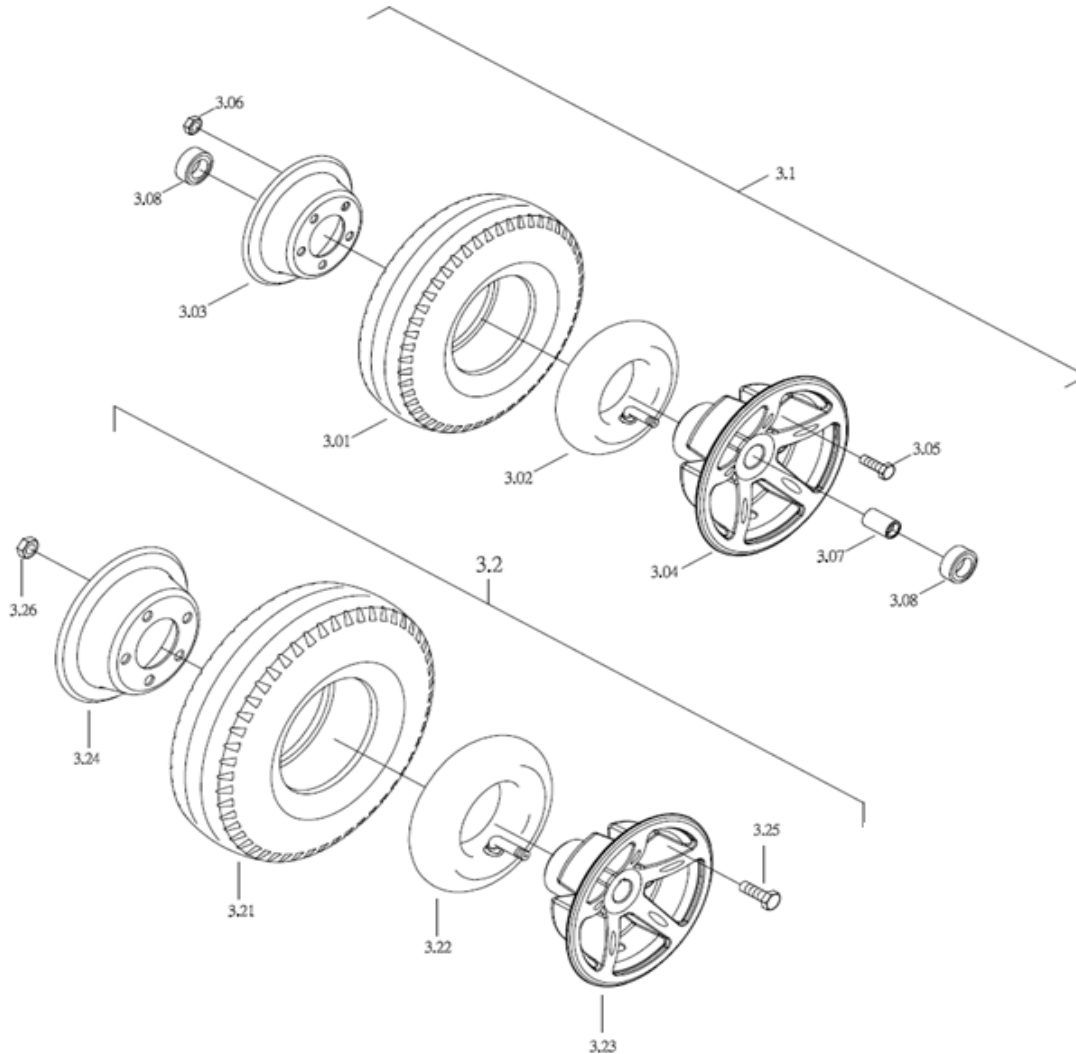

CE-D09 Spare parts list

Identification number: TCF-VOMNL - 0973-14B
Product group: Mobility Scooter
Productname: Galaxy II 4-wheel / S846GBXXVA52
Batchnumber: -

Wheel assembly

Drawing No.	Item No.	Description	Purchase Price
3.1	99740520	Front wheel assembly 4.00-5 (5")	€ 166,01
3.01 & 3.21	99740680	Outer tire 4.00-5 Black	€ 56,72
3.02 & 3.22	93130690	Inner tyre 4.00-5	€ 34,59
	99730740	Rim silver (set of 4 pieces)	-
3.03 to 3.08; 3.23 to 3.26	99730720	Rim gloss black (set of 4 pieces)	-
	99730710	Rim black with silver polished (set of 4 pieces)	-
	99730730	Rim titanium (set of 4 pieces)	-
3.08	53300028	Bearing set for frontwheel (set of 2 pieces) 6003ZZ	€ 6,90
3.2	99740660	Rear wheel assembly 4.00-5 (5")	€ 174,31