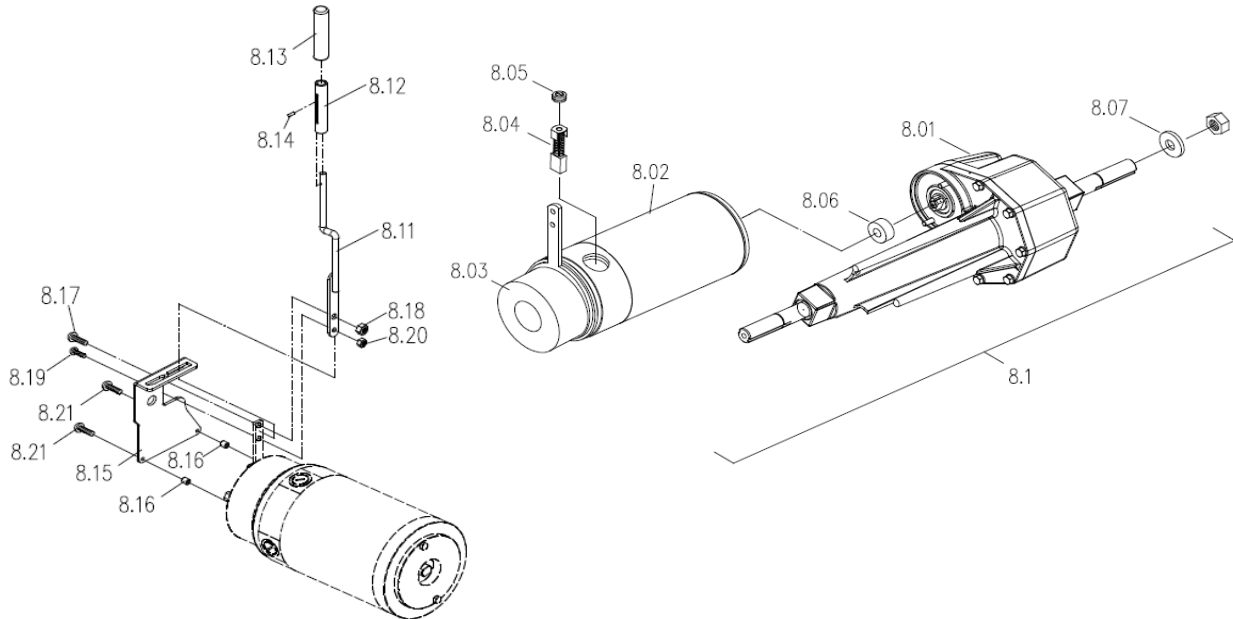

CE-D09 Spare parts list

Identification number: TCF-VOMNL - 0973-14B
Product group: Mobility Scooter
Productname: Galaxy II 4-wheel / S846GBXXVA52
Batchnumber: -

Basket & accessoires

Drawing No.	Item No.	Description	Purchase Price
8.1	99731976	Transaxle, motor and motor brake assembly M417QY-25/Rhino 2	€ 1.337,74
	99701975	Transaxle, motor and motor brake assembly M4QT/Rhino 2	€ 1.337,74
	62009151	Transaxle, motor and motor brake assembly M4QZ-25 (4P)/Rhino 2	€ 1.287,60
8.01	97041980	Transaxle	€ 753,95
8.02	99731994	Motor incl. motor brake M4QY/Rhino 2	€ 747,03
	99731993	Motor incl. motor brake M4QT/Rhino 2	€ 747,03
	62109128	Motor incl. motor brake M4QZ-25 (4P)/Rhino 2	€ 699,60
8.03	99731996	Magnetic brake for motor M8HC-26	€ 213,04
	99731995	Magnetic brake for motor M4QT & M4QZ-25 (4P)	€ 213,04
8.04 & 8.05	99702010	Carbon brush incl. covers, set of 4	€ 35,97
8.06	93132030	Clutch between motor and transaxle	€ 17,98
8.07	-	Not available as spare part	-
8.11 to 8.21	97300735	Freewheel lever complete	€ 24,44
8.13	7543690220	Rubber tip for release lever	€ 17,69
-	99741860	Mounting set for mounting wheel on transaxle	€ 37,30