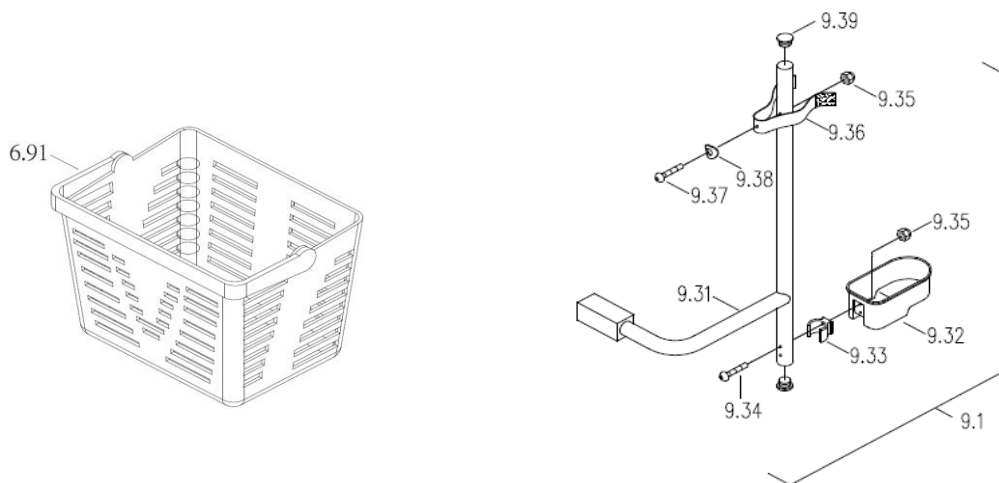

CE-D09 Spare parts list

Identification number: TCF-VOMNL - 0973-14B
Product group: Mobility Scooter
Productname: Galaxy II 4-wheel / S846GBXXVA52
Batchnumber: -

Basket & accessoires

Drawing No.	Item No.	Description	Purchase Price
9.1	90100030	Crutch holder de-luxe	€ 80,20
9.31 to 9.39	-	Not available as spare part	-
6.91	92601330	Basket front wire mesh	€ 47,47
	7543780088	Basket Plastic	€ 36,58
-	92330010	Odometer (for model without LCD)	€ 47,73
-	92330020	Diagnosis, failure analysis and readout software	€ 273,00
-	DWD-OEM-U	USB-dongel	€ 326,06
-	93810612	Battery 50Ah/12V, closed, maintenance free, AGM	€ 181,22
-	93810620	Battery 73Ah/12V, closed, maintenance free, AGM	€ 404,64
-	93810358	Battery charger 24V/8Ah	€ 252,86
-	97101400	Insurance plate holder	€ 17,10