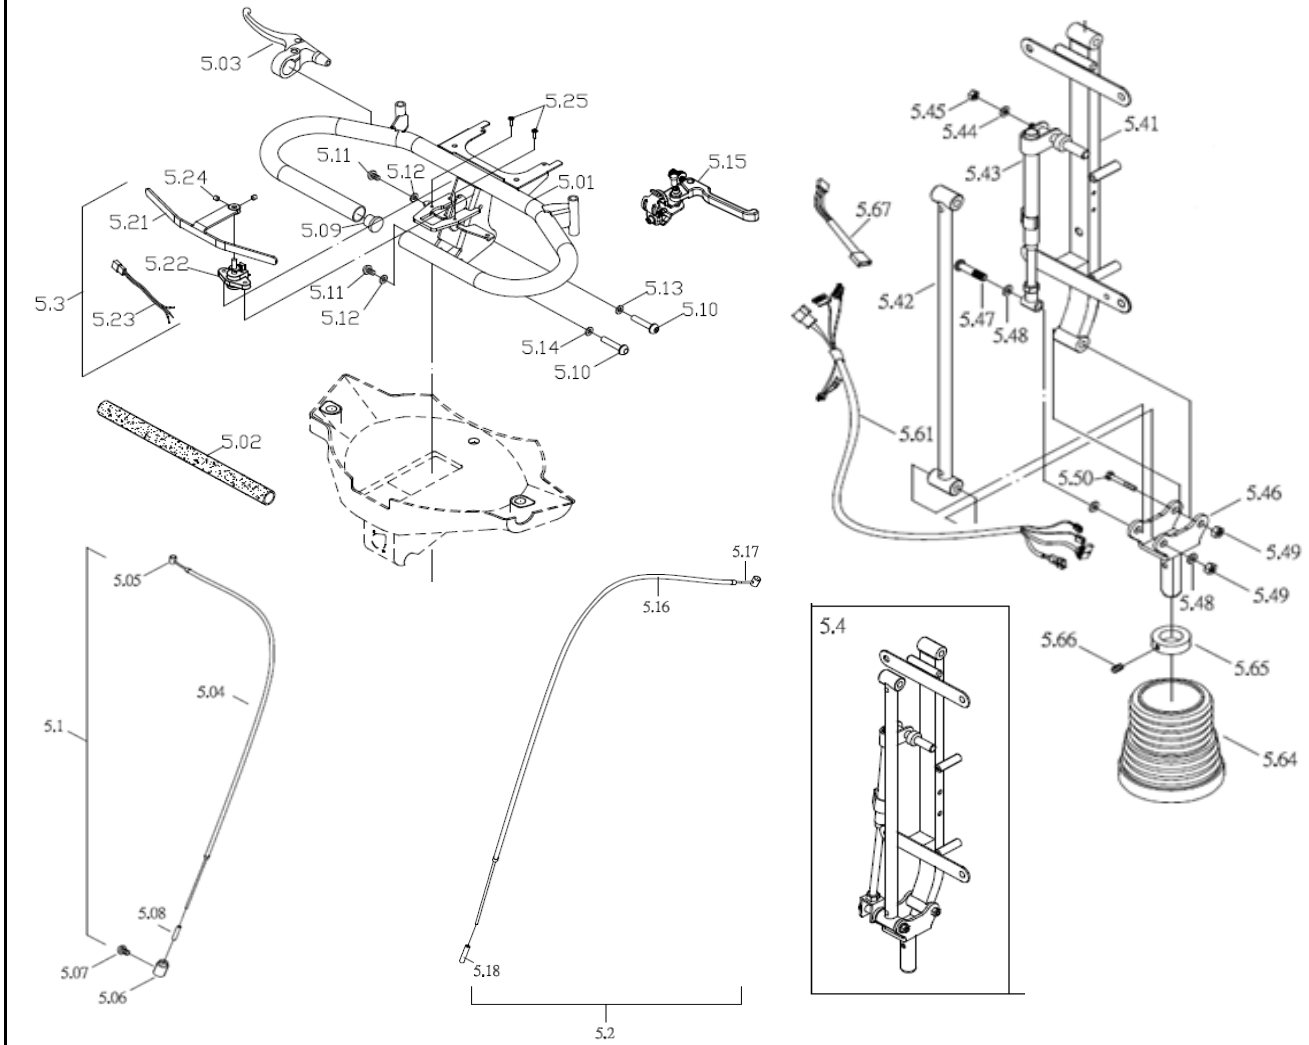

CE-D09 Spare parts list

Identification number: TCF-VOMNL - 0973-14B
Product group: Mobility Scooter
Productname: Galaxy II 4-wheel / S846GBXXVA52
Batchnumber: -

Tiller

CE-D09 Spare parts list

Identification number: TCF-VOMNL - 0973-14B
Product group: Mobility Scooter
Productname: Galaxy II 4-wheel / S846GBXXVA52
Batchnumber: -

Drawing No.	Item No.	Description	Purchase Price
5.01	-	Not available as spare part	-
5.02	97061340	Foam sleeve 2pcs	€ 44,27
5.03 + 5.1	97001540	Lever for tiller adjustment	€ 30,44
5.04 to 5.14	-	Not available as spare part	-
5.15 + 5.2	99700110	Lever brake + brake cable Right	€ 44,24
5.16 to 5.18	-	Not available as spare part	-
5.3	97061760	Throttle lever complete with potentiometer and cable untill batch #4215	€ 113,44
	33500799	Throttle lever complete with potentiometer & LCD cable from batch #4215	€ 111,45
5.21	-	Not available as spare part	-
5.22	61020023	Potentiometer, VR5K,CTS,576S0083 from batch #4215	€ 79,96
	95130675	Potentiometer untill batch #4215	€ 63,79
5.23 to 5.25	-	Not available as spare part	-
5.4	99701855	Frame for tiller adjustment	€ 330,63
5.41 to 5.45	-	Not available as spare part	-
5.46	95130855	Tiller fixation square	€ 76,09
5.47 to 5.50	-	Not available as spare part	-
5.61	63180091	Main cable for tiller LCD	€ 293,28
	99731835	Main cable for tiller Rhino 2 with USB port	€ 293,28
5.64	99701110	Rubber boot	€ 27,67
5.65	95130925	Clamp ring	€ 6,38
5.66	-	Not available as spare part	-
5.67	63453028	Polarity conversion line for rear light	€ 29,20