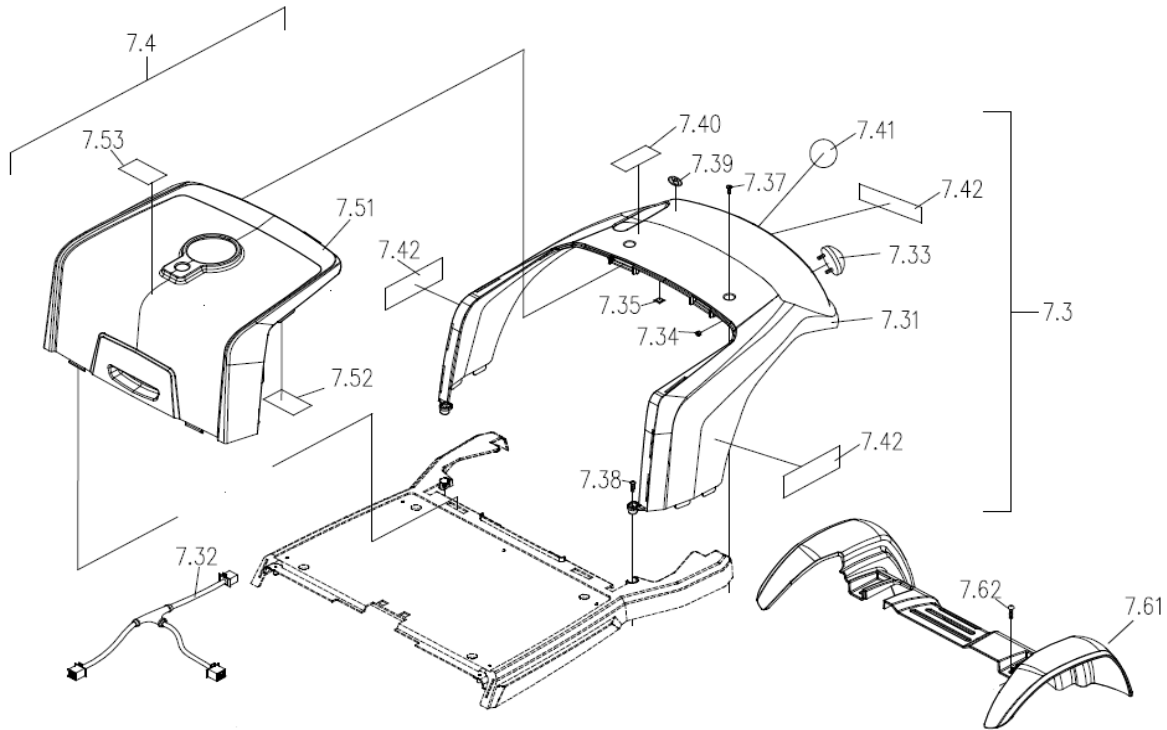

CE-D09 Spare parts list

Identification number: TCF-VOMNL - 0973-14B
Product group: Mobility Scooter
Productname: Galaxy II 4-wheel / S846GBXXVA52
Batchnumber: -

Basket & accessoires

Drawing No.	Item No.	Description	Purchase Price
7.3	30509058	Rear shroud assembly Tuscan Red	€ 242,04
	30521079	Rear shroud assembly Champagne	€ 242,04
	39743124	Rear shroud assembly Lightning Blue	€ 241,82
	39742095	Rear shroud assembly Midnight Black	€ 242,04
7.31	-	Not available as spare part	-
7.32	79732500	Taillight cable	€ 12,32
7.33	7561200199	Taillight	€ 107,65
7.34 to 7.38	-	Not available as spare part	-
7.39 to 7.42 & 7.52 to 7.53	99735100	Stickerset for Rear shroud Galaxy II	€ 23,59
7.4	7543690208	Battery cover	€ 40,34
7.51	-	Not available as spare part	-
7.61	7543690209	Fender cover	€ 26,14
7.62	-	Not available as spare part	-