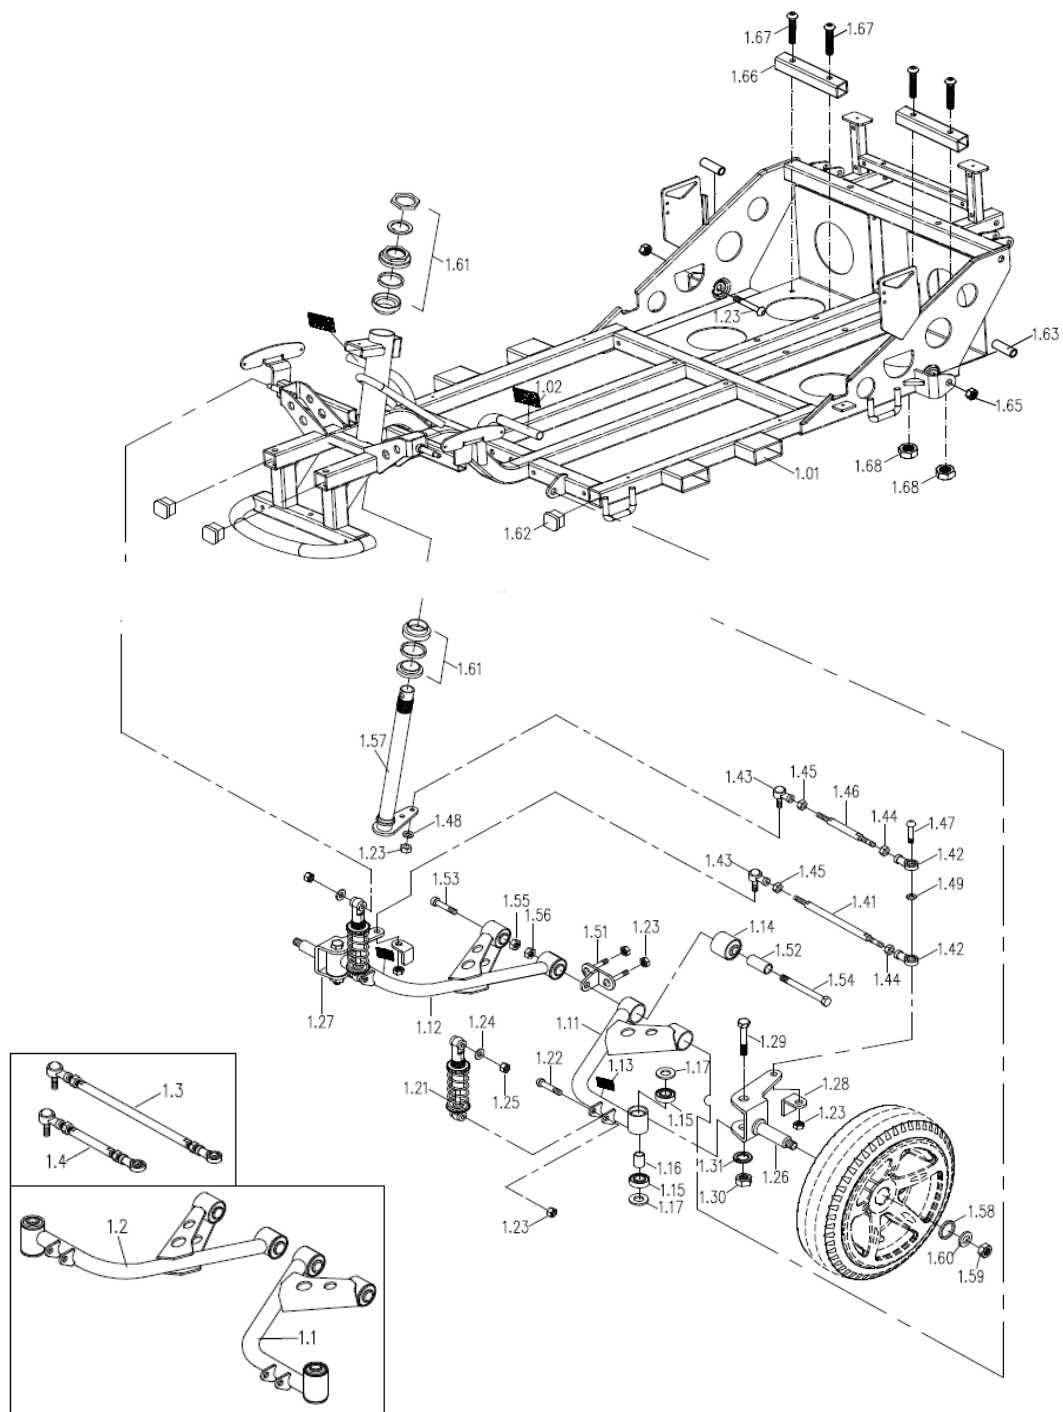

CE-D09 Spare parts list

Identification number: TCF-VOMNL - 0973-14B
Product group: Mobility Scooter
Productname: Galaxy II 4-wheel / S846GBXXVA52
Batchnumber: -

Front Frame

CE-D09 Spare parts list

Identification number: TCF-VOMNL - 0973-14B
 Product group: Mobility Scooter
 Productname: Galaxy II 4-wheel / S846GBXXVA52
 Batchnumber: -

Drawing No.	Item No.	Description	Purchase Price
1.01	99741370	Front frame	€ 1.326,43
1.02 to 1.04	-	Not available as spare part	-
1.1	99710005	Front train complete Left, incl. mounting material	€ 305,73
1.2	99710010	Front train complete Right, incl. mounting material	€ 305,73
1.11 to 1.17	-	Not available as spare part	-
1.21	99710330	Suspension complete 165L Black (150LBS/IN)	€ 72,28
1.22 to 1.25	-	Not available as spare part	-
1.26	99710100	Front wheel axle set Left	€ 123,12
1.27	99710110	Front wheel axle set Right	€ 123,12
1.28	99710120	Stopper seat base, set of 2	€ 6,92
1.29 to 1.31	-	Not available as spare part	-
1.3	99710470	Steering axle Long 10*356L	€ 51,19
1.4	99710540	Steering axle Short 10*156L	€ 53,95
1.41 to 1.49	-	Not available as spare part	-
1.51	95131190	T-bracket set	€ 12,76
1.52 to 1.56	-	Not available as spare part	-
1.57	99710050	Steering axle assembly (ED)	€ 35,38
1.58 & 1.60	53300028	Bearing set for the front wheel	€ 6,90
1.59	53210003	Nylon cap for front wheel	€ 3,95
1.61	93130010	Bearing set of the bearing house	€ 35,97
1.62 to 1.65	-	Not available as spare part	-
1.66 & 1.67	41100026	Accu stopping tube	€ 8,85
1.68	-	Not available as spare part	-
-	7563742003	Sensor for half speed from batch #5260	€ 14,83

CE-D09 Spare parts list

Identification number: TCF-VOMNL - 0973-14B
 Product group: Mobility Scooter
 Productname: Galaxy II 4-wheel / S846GBXXVA52
 Batchnumber: -

Rear frame assembly

Rear frame assembly