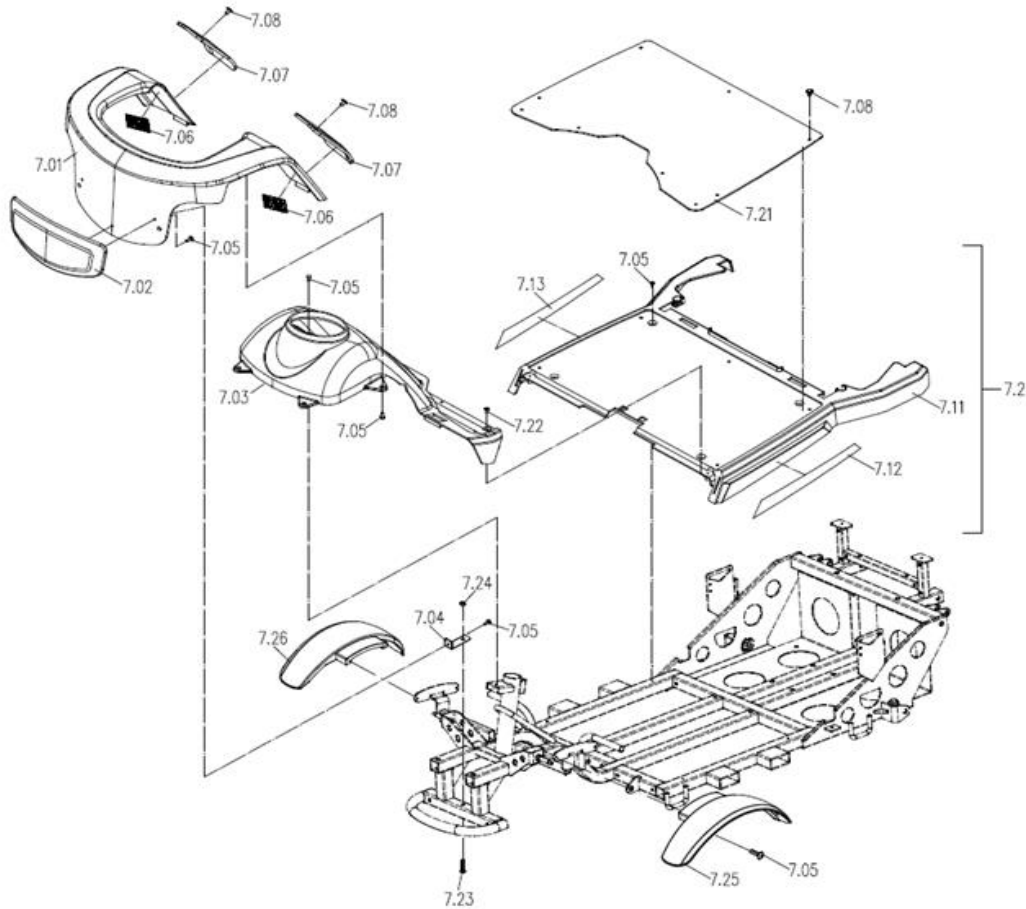

CE-D09 Spare parts list

Identification number: TCF-VOMNL - 0973-14B
Product group: Mobility Scooter
Productname: Galaxy II 4-wheel / S846GBXXVA52
Batchnumber: -

Basket & accessoires

Drawing No.	Item No.	Description	Purchase Price
7.01	30509061	Front shroud Tuscan Red	€ 70,76
	30521058	Front shroud Champagne	€ 70,76
	39743005	Front shroud Lightning Blue	€ 70,76
	39743001	Front shroud Midnight Black	€ 70,76
7.02	7630509062	Plate for front bumper Tuscan Red	€ 29,43
	7630521040	Plate for front bumper Champagne	€ 29,43
	7530543122	Plate for front bumper Lightning Blue	€ 29,43
	7630524006	Plate for front bumper Midnight Black	€ 29,43