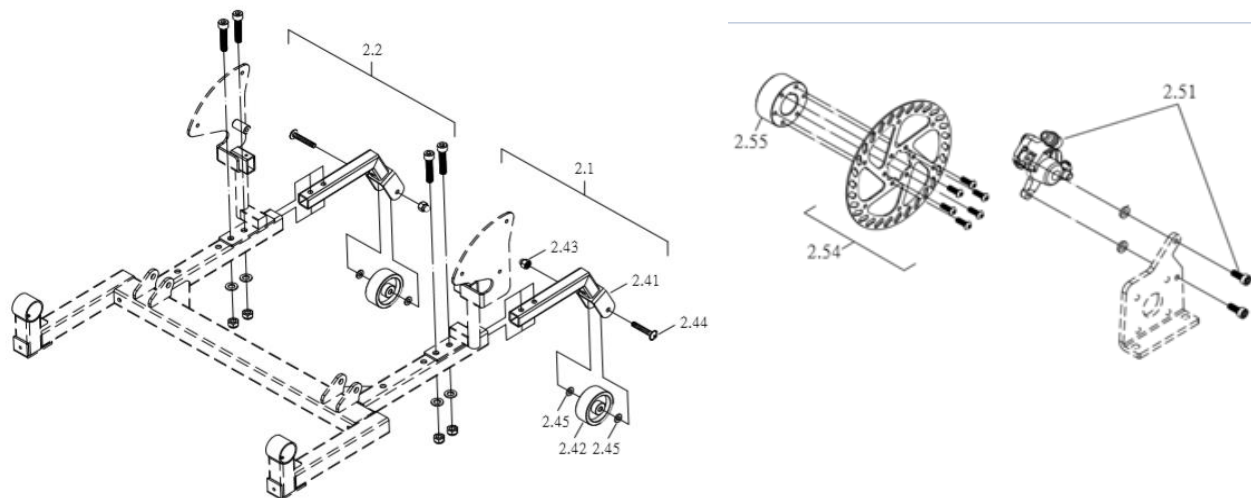

CE-D09 Spare parts list

Identification number: TCF-VOMNL -0973-14C
Product group: Scootmobiel
Productname: Galaxy II Deluxe / S846HBXXVA52
Batchnumber:

Anti-tip + Brake

Drawing No.	Item No.	Description	Purchase Price
2.1	99741381	Anti-tipper Left	€ 67,79
2.2	99741391	Anti-tipper Right	€ 67,79
2.41 to 2.45 & 2.53	-	Not available as spare part	-
2.51	42700013	Rear disk brake, incl. connecting hook	€ 74,10
2.54 + 2.55	41200307	Disk Brake (f158*2.0T)	€ 47,86