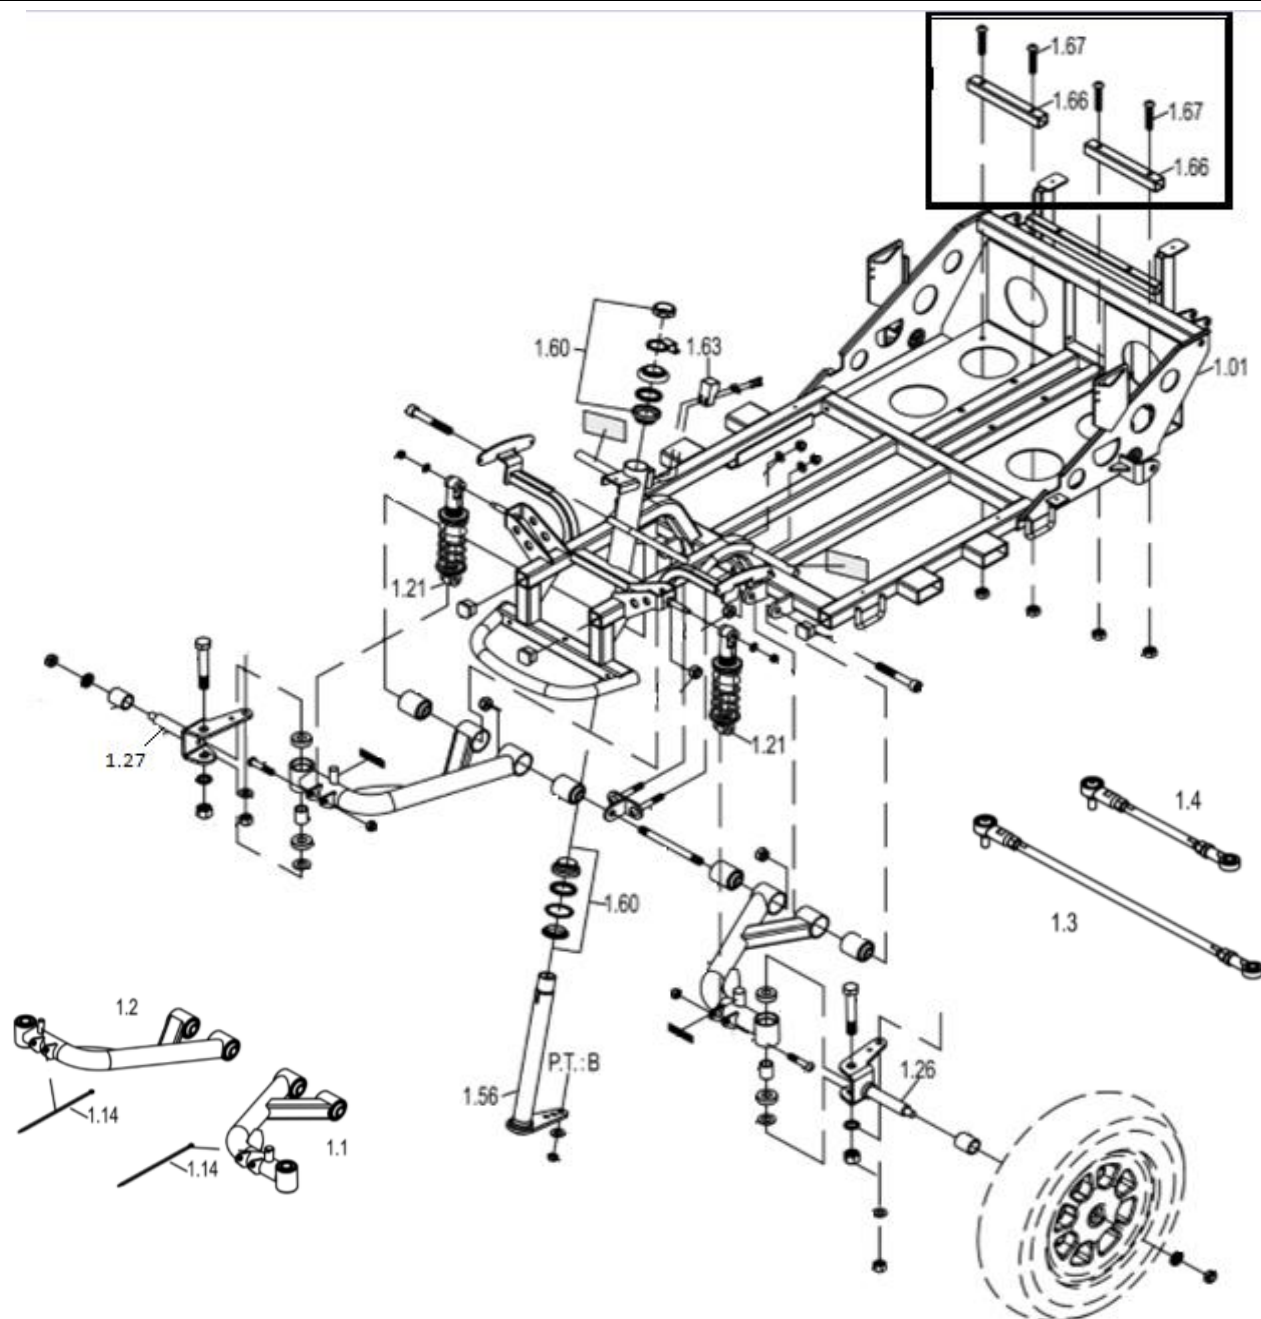

## CE-D09 Spare parts list

Identification number: TCF-VOMNL -0973-14C  
Product group: Scootmobiel  
Productname: Galaxy II Deluxe / S846HBXXVA52  
Batchnumber:

## CE-D09 Spare parts list

Identification number: TCF-VOMNL -0973-14C  
 Product group: Scootmobiel  
 Productname: Galaxy II Deluxe / S846HBXXVA52  
 Batchnumber:

Drawing No.	Item No.	Description	Purchase Price
1.01	99741380	Front frame	€ 1.326,43
1.1	99740005	Front train complete LEFT including mounting material	€ 305,73
1.2	99740015	Front train complete RIGHT including mounting material	€ 305,73
1.14	-	Not available as spare part	-
1.21	99710330	Suspension complete, black, (150LBS/IN))	€ 72,28
1.26	99740100	Front wheel axle set LEFT	€ 123,13
1.27	99740110	Front wheel axle set RIGHT	€ 123,13
1.3	7541300520	Steering tube long	€ 53,96
1.4	99740470	Steering axle, upper (short)	€ 51,19
1.56	99740050	Handle bar complete for four wheel	€ 35,38
1.60	93130010	Bearing set, front fork, 7 pieces per set	€ 35,97
1.63	7563742003	Sensor for half speed	€ 14,83
1.66 & 1.67	41100026	Accu stopping tube	€ 8,85