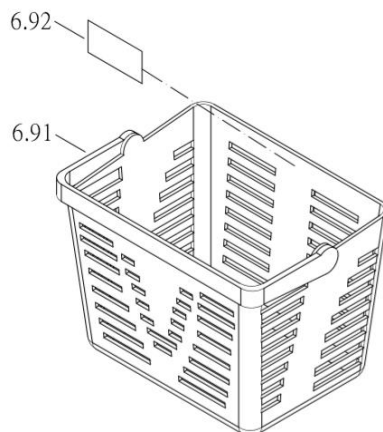

CE-D09 Spare parts list

Identification number: TCF-VOMNL -0973-14C
Product group: Scootmobiel
Productname: Galaxy II Deluxe / S846HBXXVA52
Batchnumber:

accessoires

Drawing No.	Item No.	Description	Purchase Price
6.91	7543780088	Basket	€ 36,58
-	90100030	Crutch holder de-luxe	€ 80,20
-	97101400	Insurance plate holder	€ 17,10