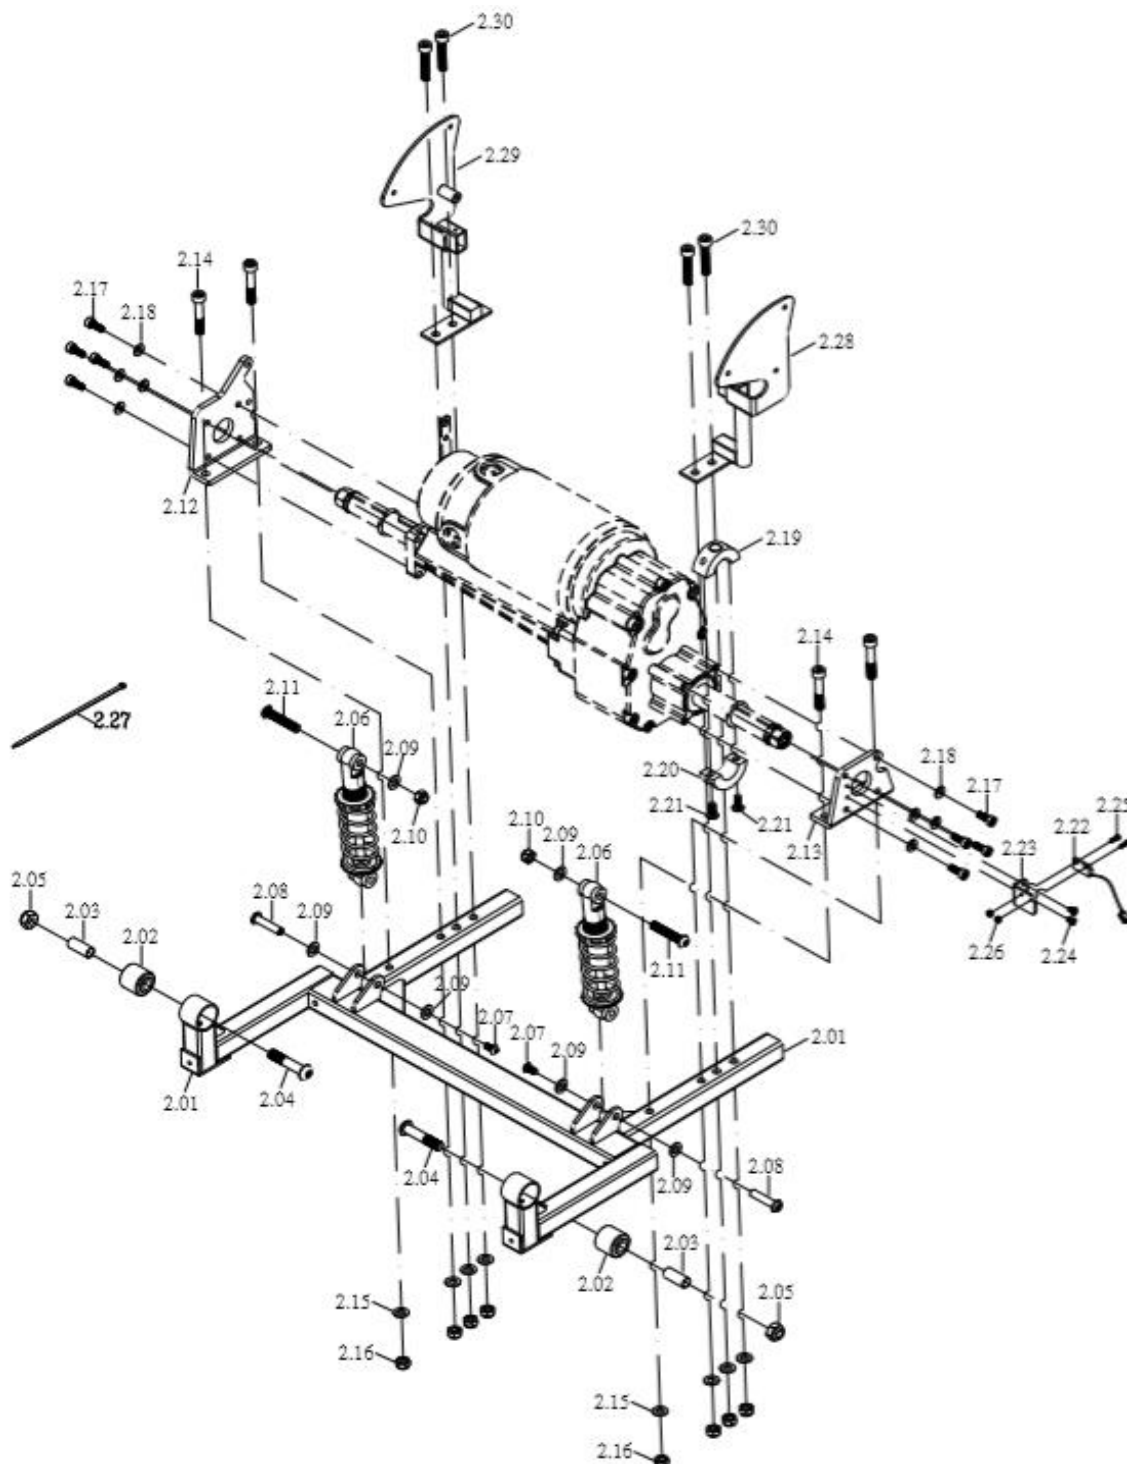

CE-D09 Spare parts list

Identification number: TCF-VOMNL -0973-14C
Product group: Scootmobiel
Productname: Galaxy II Deluxe / S846HBXXVA52
Batchnumber:

Drawing No.	Item No.	Description	Purchase Price
1.01	99741380	Front frame	€ 1.326,43
1.1	99740005	Front train complete LEFT including mounting material	€ 305,73
1.2	99740015	Front train complete RIGHT including mounting material	€ 305,73
1.14	-	Not available as spare part	-
1.21	99710330	Suspension complete, black, (150LBS/IN))	€ 72,28
1.26	99740100	Front wheel axle set LEFT	€ 123,13
1.27	99740110	Front wheel axle set RIGHT	€ 123,13
1.3	7541300520	Steering tube long	€ 53,96
1.4	99740470	Steering axle, upper (short)	€ 51,19
1.56	99740050	Handle bar complete for four wheel	€ 35,38
1.60	93130010	Bearing set, front fork, 7 pieces per set	€ 35,97
1.63	7563742003	Sensor for half speed	€ 14,83
1.66 & 1.67	41100026	Accu stopping tube	€ 8,85

CE-D09 Spare parts list

Identification number: TCF-VOMNL -0973-14C
Product group: Scootmobiel
Productname: Galaxy II Deluxe / S846HBXXVA52
Batchnumber:

Rear Frame