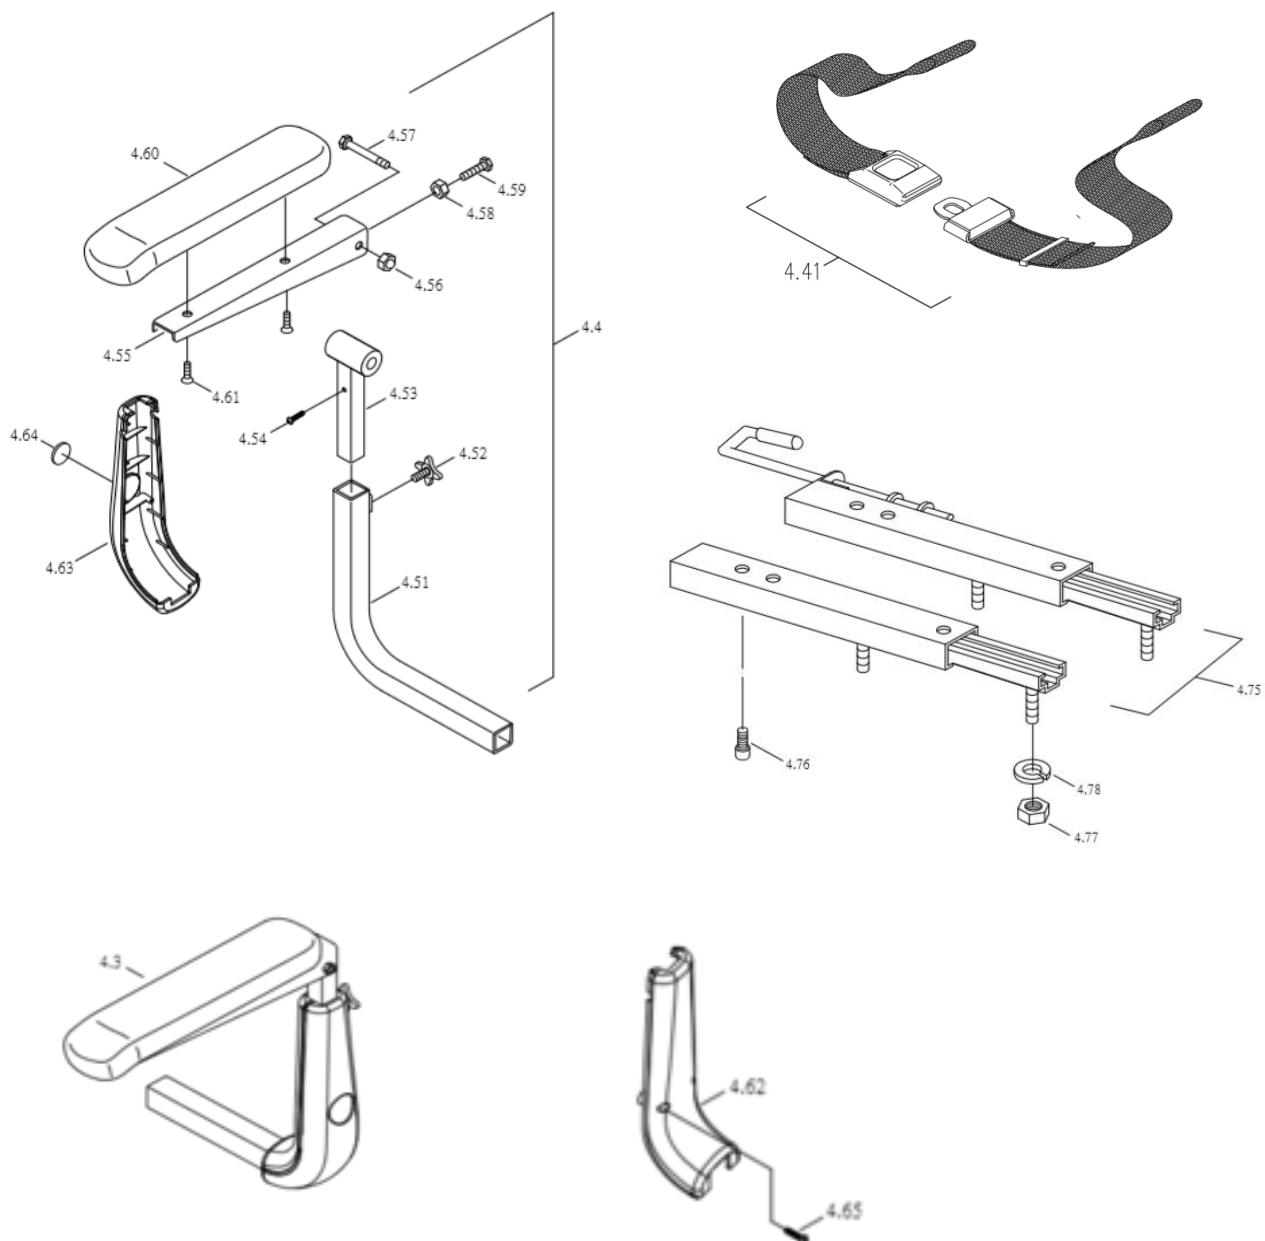

CE-D09 Spare parts list

Identification number: TCF-VOMNL -0973-14C
Product group: Scootmobiel
Productname: Galaxy II Deluxe / S846HBXXVA52
Batchnumber:

Seat assembly (2)

CE-D09 Spare parts list

Identification number: TCF-VOMNL -0973-14C
Product group: Scootmobiel
Productname: Galaxy II Deluxe / S846HBXXVA52
Batchnumber:

Drawing No.	Item No.	Description	Purchase Price
4.41	90360200	Seat fixationbelt, quick release (loop fixation)	€ 17,63
4.3	93900020	Armrest LEFT	€ 156,32
4.4	93900030	Armrest RIGHT	€ 156,32
4.51 to 4.59	-	Not available as spare part	-
4.52	95030545	Knob, M8x15L	€ 2,77
4.60	93131370	Arm pad, Black	€ 33,20
4.61	-	Not available as spare part	-
4.62 & 4.65	95030590	Protective cover armrest Black, ABS, Left	€ 20,34
4.63 & 4.64	95030595	Protective cover armrest Black, ABS, Right	€ 20,34
4.75 to 4.78	93130960	Slide mechanism assembly	€ 91,30