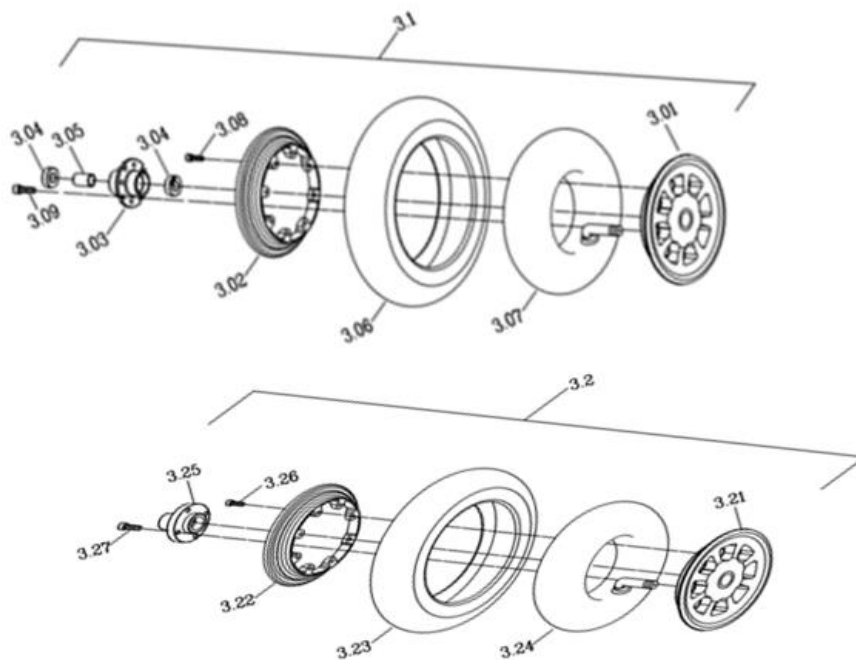

CE-D09 Spare parts list

Identification number: TCF-VOMNL -0973-14C
Product group: Scootmobiel
Productname: Galaxy II Deluxe / S846HBXXVA52
Batchnumber:

Wheels complete

Drawing No.	Item No.	Description	Purchase Price
3.1	99740525	Front wheel complete	€ 287,17
3.01-3.05, 3.08-3.09	99730700	Rim silver (set of 4 pieces)	€ 65,83
And			
3.21-3.22, 3.25-3.27	99730720	Rim gloss black (set of 4 pieces)	€ -
	99730730	Rim titanium (set of 4 pieces)	€ -
3.04	53300028	Bearing set for the frontwheel (set of 2 pieces)	€ 6,90
3.06 & 3.23	7544600589	Outer tire. 14x3.00-8, Black	€ 72,11
3.07 & 3.24	7544600590	Inner tire 3.00-8, Black	€ 21,32
3.2	99740665	Rear wheel black complete Left or Right	€ 174,31