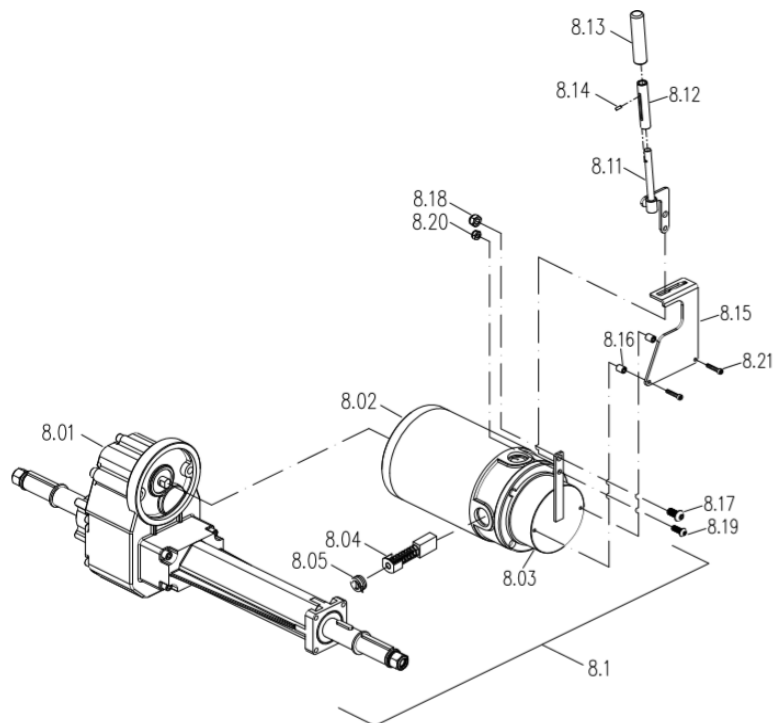

CE-D09 Spare parts list

Identification number: TCF-VOMNL -0973-14C
Product group: Scootmobiel
Productname: Galaxy II Deluxe / S846HBXXVA52
Batchnumber:

Motor & transaxle assembly

Drawing No.	Item No.	Description	Purchase Price
8.1	99741975	Transaxle assembly M829HC-26 (Rhino 2)	€ 1.337,74
	62009152	Transaxle assembly M419YB-25	€ 1.325,77
8.01	62203052	Transaxle M829HC-26 (Rhino2)	€ 953,51
	99062200	Transaxle M419(2P)	€ 605,94
8.02	99741990	Motor incl. motorrem M8HC-26	€ 926,98
	62109129	Motor M4YB-25	€ 851,50
8.03	99731996	Motor brake (motor M8HC-26)	€ 213,04
	99731995	Motor brake 8NM, for 4P transaxle	€ 213,04
8.04 & 8.05	93132010	Carbon brush including covers (4 pieces) for motor M8A/M8HC	€ 35,97
8.11 to 8.14	97400735	Releaselever complete	€ 24,45
8.13	7543690220	Rubber tip for release lever	€ 17,69
8.15	97400740	Mounting plate for release lever	€ 3,75