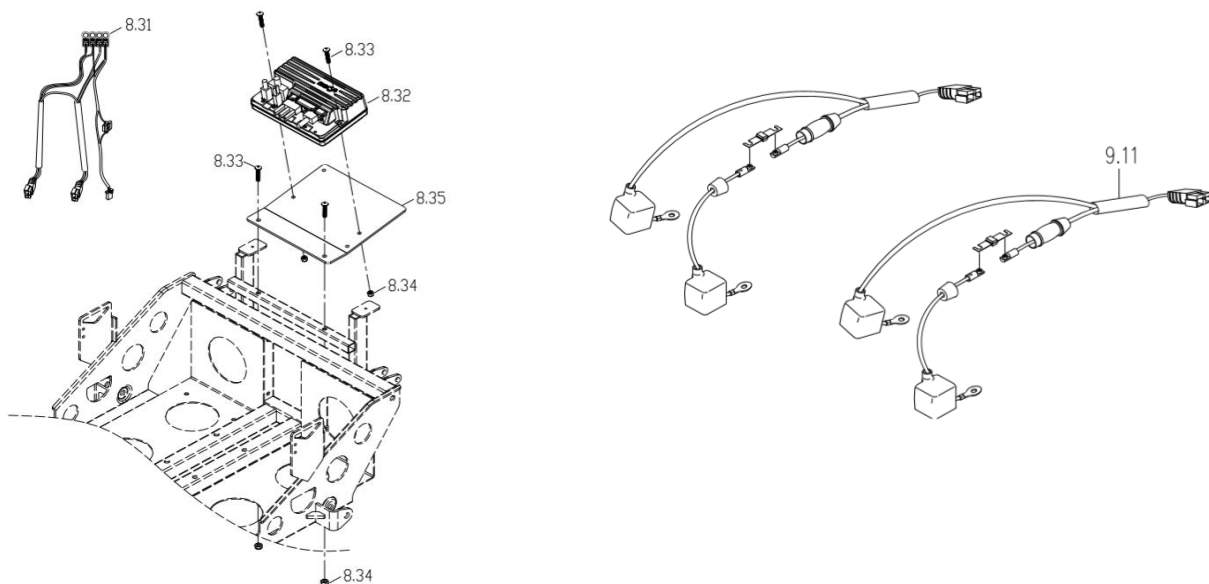

CE-D09 Spare parts list

Identification number: TCF-VOMNL -0973-14C
Product group: Scootmobiel
Productname: Galaxy II Deluxe / S846HBXXVA52
Batchnumber:

Controller

Drawing No.	Item No.	Description	Purchase Price
8.31	99701905	Cabel between battery and control box (rhino 2)	€ 56,35
8.32	DS160	Rhino2 160A Scooter Controller	€ 708,30
9.11	93132051	Battery connection cable, 2nd generation	€ 94,07