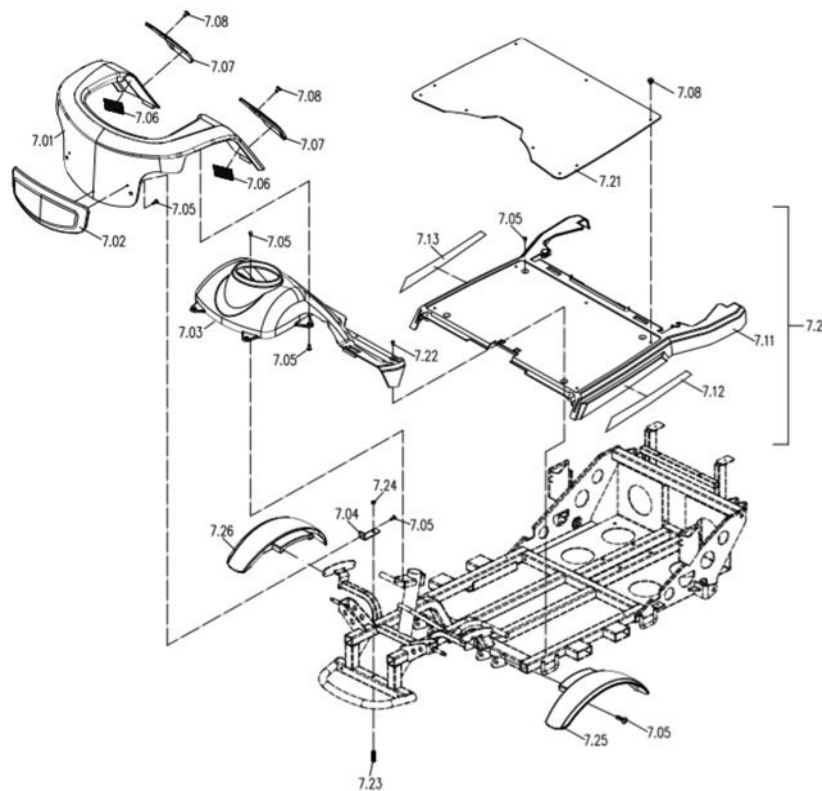

CE-D09 Spare parts list

Identification number: TCF-VOMNL -0973-14C
Product group: Scootmobiel
Productname: Galaxy II Deluxe / S846HBXXVA52
Batchnumber:

Drawing No.	Item No.	Description	Purchase Price
6.1	30521060	Dashboard complete Champagne LCD	€ 372,08
	99741620	Dashboard complete Lightning Blue LCD	€ 372,08
	30552193	Dashboard complete Midnight Black LCD	€ 372,08
	30509095	Dashboard complete Tuscan Red LCD	€ 372,08
6.05	61180189	Speed adjustment knob	€ 6,90
6.06	99741690	PC-Board LCD digital display	€ 265,76
6.10	97071700	Speed potentiometer with cable	€ 30,44
6.12	-	Not available as spare part	-
6.13	75171349	Dashboard foil	€ 14,01
6.14	44689128	Key pad Left	€ 10,47
6.15	44689129	Key pad Right	€ 10,47
6.16	43690399	LCD cover board	€ 13,23
6.2	30521061	Tiller cover front, incl. ignition, Champagne	€ 128,66
	99701840	Tiller cover front, incl. ignition Lightning Blue	€ 128,66
	99741841	Tiller cover front, incl. ignition Midnight Black	€ 128,66
	30509087	Tiller cover front, incl. ignition, Tuscan Red	€ 128,66
6.22	754260001	Key	€ 3,98
6.23	97061880	Ignition barrel	€ 29,05
6.31	30521065	Dashboardcover bottom complete Champagne	€ 93,38
	30543065	Dashboardcover bottom complete Lightning Blue	€ 93,38
	99741671	Dashboardcover bottom complete Midnight Black	€ 93,38
	30509066	Dashboardcover bottom complete Tuscan Red	€ 93,38
6.32	7533700256	Charger socket set	€ 11,91
6.41 & 6.42	99731851	Tiller cover back, GREY with USB saving	€ 107,90
6.43	61100069	Power convert board	€ 78,12
6.51	97031100	Head light assembly complete with cable	€ 99,60
6.52	99700073	Light bulb head light 12V/15W	€ 31,19
6.56; 6.58 to 6.59	99701400	Indicator unit, Left	€ 48,42
6.57 to 6.59	99701410	Indicator unit, Right	€ 48,42
6.61 & 6.62	93131900	Basket bracket 2 pieces	€ 24,90
6.63 & 6.64	91010970	Mirror set, Left and Right	€ 36,56
6.91	7543780088	Basket, plastic	€ 36,58

CE-D09 Spare parts list

Identification number: TCF-VOMNL -0973-14C
Product group: Scootmobiel
Productname: Galaxy II Deluxe / S846HBXXVA52
Batchnumber:

Front shroud assembly