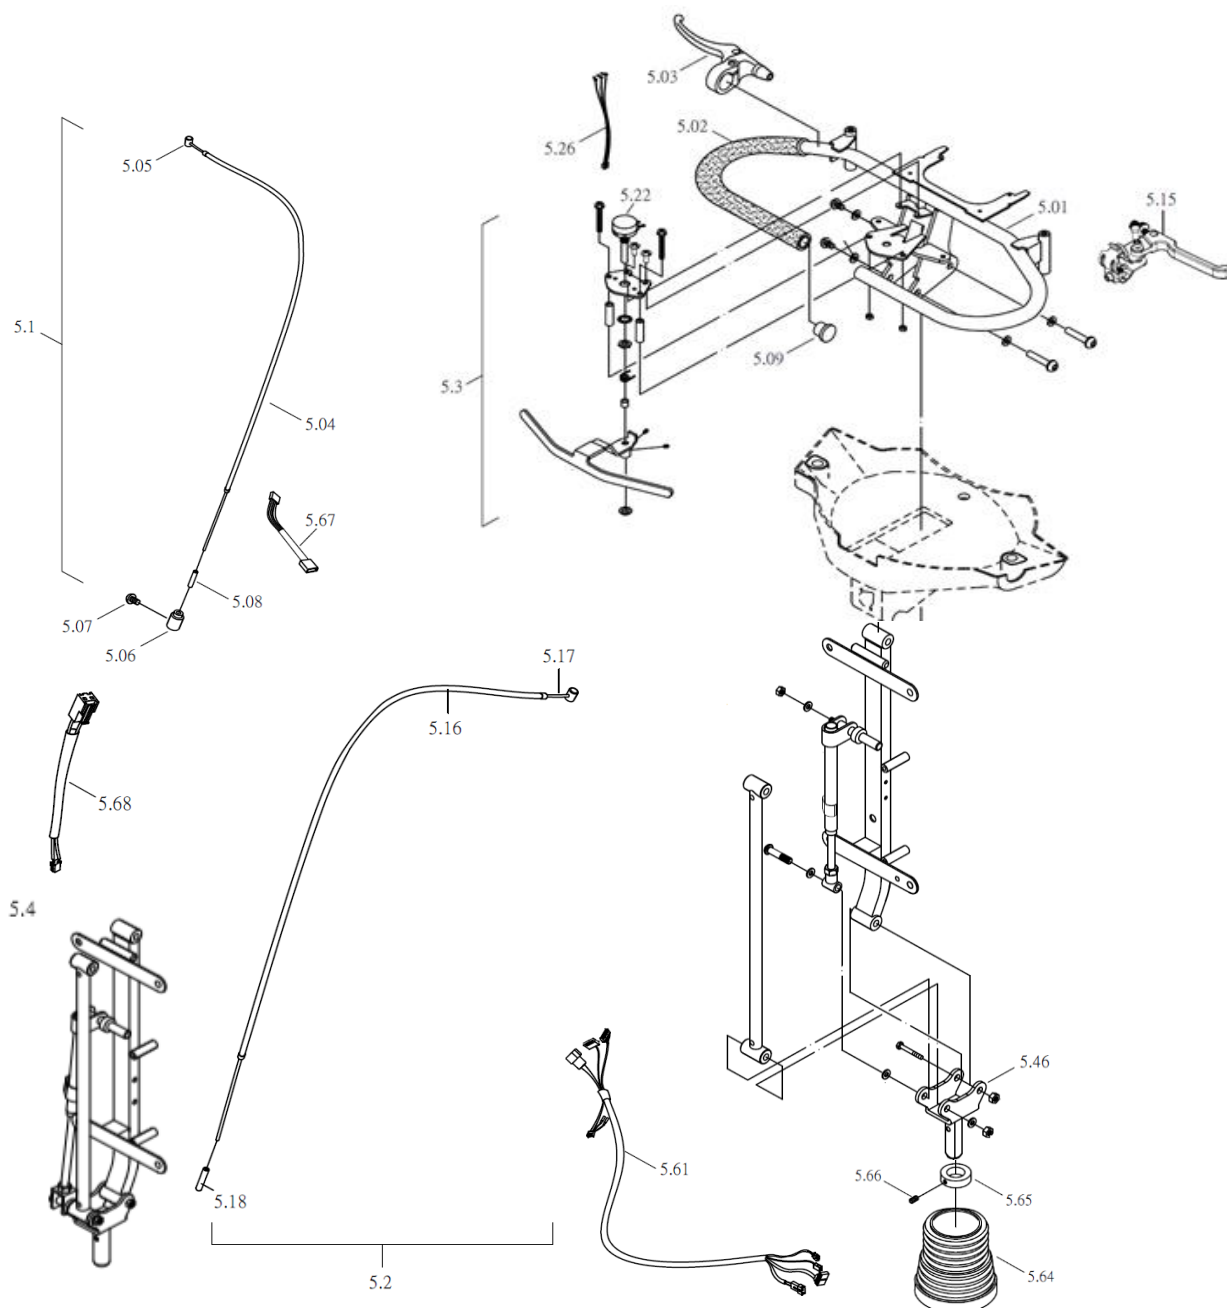

CE-D09 Spare parts list

Identification number: TCF-VOMNL -0973-14C
Product group: Scootmobiel
Productname: Galaxy II Deluxe / S846HBXXVA52
Batchnumber:

Tiller (1)

CE-D09 Spare parts list

Identification number: TCF-VOMNL -0973-14C
Product group: Scootmobiel
Productname: Galaxy II Deluxe / S846HBXXVA52
Batchnumber:

Drawing No.	Item No.	Description	Purchase Price
5.01	33503023	Upper tiller steering frame	€ 94,80
5.02	97061340	Hand grip foam, 2 pieces, for steering tube (left and right)	€ 44,27
5.03 + 5.1	97001540	Lever for tiller adjustment	€ 30,44
5.15 & 5.2	99700110	Brake handle complete incl brake cable	€ 44,24
5.3	97061760	Throttle lever complete with potentiometer and cable until batch #4113	€ 113,44
	33500799	Throttle lever complete with potentiometer and cable from batch #4113	€ 111,45
5.22	95130675	Throttle potentiometer until batch #4113	€ 63,79
	61020023	One piece throttle potentiometer from batch #4113	€ 79,96
5.4	99701855	Frame for tiller adjustment	€ 330,63
5.43	97061450	Gasspring for tiller adjustment	€ 89,92
5.46	95130855	Tiller fixation (square)	€ 76,09
5.61	99731835	Main cable for Rhino 2 with USB port	€ 293,28
5.64	99701110	Rubber cover under tiller	€ 27,67
5.65 & 5.66	95130925	Clamp ring	€ 6,38
5.68	63742003	Cable for sensor half speed.	€ 14,83