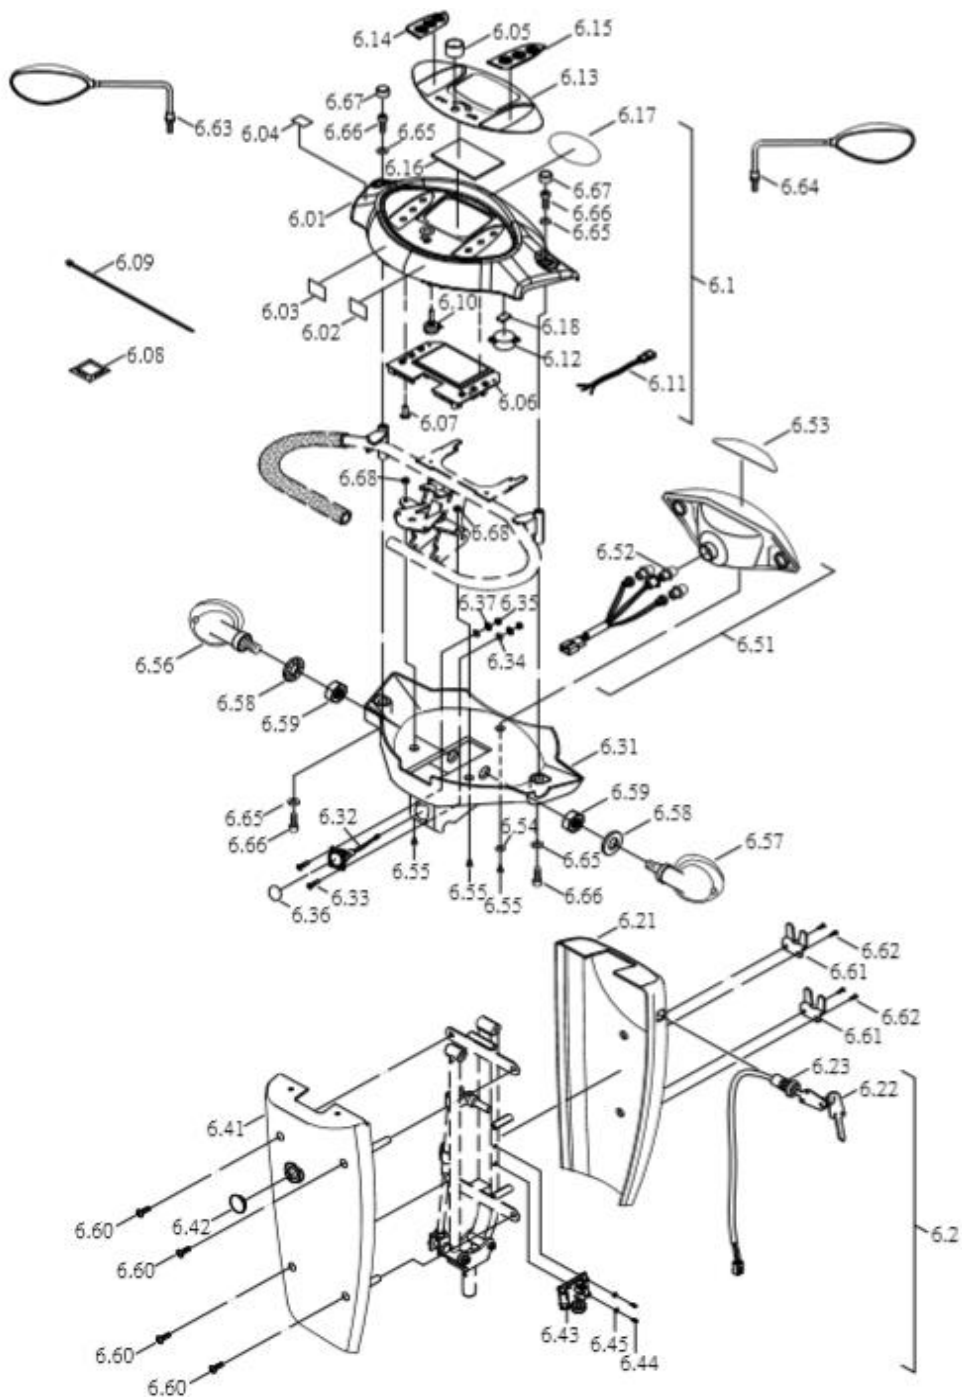

CE-D09 Spare parts list

Identification number: TCF-VOMNL -0973-14C
Product group: Scootmobiel
Productname: Galaxy II Deluxe / S846HBXXVA52
Batchnumber:

Tiller (2)

CE-D09 Spare parts list

Identification number: TCF-VOMNL -0973-14C
Product group: Scootmobiel
Productname: Galaxy II Deluxe / S846HBXXVA52
Batchnumber:

Drawing No.	Item No.	Description	Purchase Price
6.1	30521060	Dashboard complete Champagne LCD	€ 372,08
	99741620	Dashboard complete Lightning Blue LCD	€ 372,08
	30552193	Dashboard complete Midnight Black LCD	€ 372,08
	30509095	Dashboard complete Tuscan Red LCD	€ 372,08
6.05	61180189	Speed adjustment knob	€ 6,90
6.06	99741690	PC-Board LCD digital display	€ 265,76
6.10	97071700	Speed potentiometer with cable	€ 30,44
6.12	-	Not available as spare part	-
6.13	75171349	Dashboard foil	€ 14,01
6.14	44689128	Key pad Left	€ 10,47
6.15	44689129	Key pad Right	€ 10,47
6.16	43690399	LCD cover board	€ 13,23
6.2	30521061	Tiller cover front, incl. ignition, Champagne	€ 128,66
	99701840	Tiller cover front, incl. ignition Lightning Blue	€ 128,66
	99741841	Tiller cover front, incl. ignition Midnight Black	€ 128,66
	30509087	Tiller cover front, incl. ignition, Tuscan Red	€ 128,66
6.22	754260001	Key	€ 3,98
6.23	97061880	Ignition barrel	€ 29,05
6.31	30521065	Dashboardcover bottom complete Champagne	€ 93,38
	30543065	Dashboardcover bottom complete Lightning Blue	€ 93,38
	99741671	Dashboardcover bottom complete Midnight Black	€ 93,38
	30509066	Dashboardcover bottom complete Tuscan Red	€ 93,38
6.32	7533700256	Charger socket set	€ 11,91
6.41 & 6.42	99731851	Tiller cover back, GREY with USB saving	€ 107,90
6.43	61100069	Power convert board	€ 78,12
6.51	97031100	Head light assembly complete with cable	€ 99,60
6.52	99700073	Light bulb head light 12V/15W	€ 31,19
6.56; 6.58 to 6.59	99701400	Indicator unit, Left	€ 48,42
6.57 to 6.59	99701410	Indicator unit, Right	€ 48,42
6.61 & 6.62	93131900	Basket bracket 2 pieces	€ 24,90
6.63 & 6.64	91010970	Mirror set, Left and Right	€ 36,56
6.91	7543780088	Basket, plastic	€ 36,58