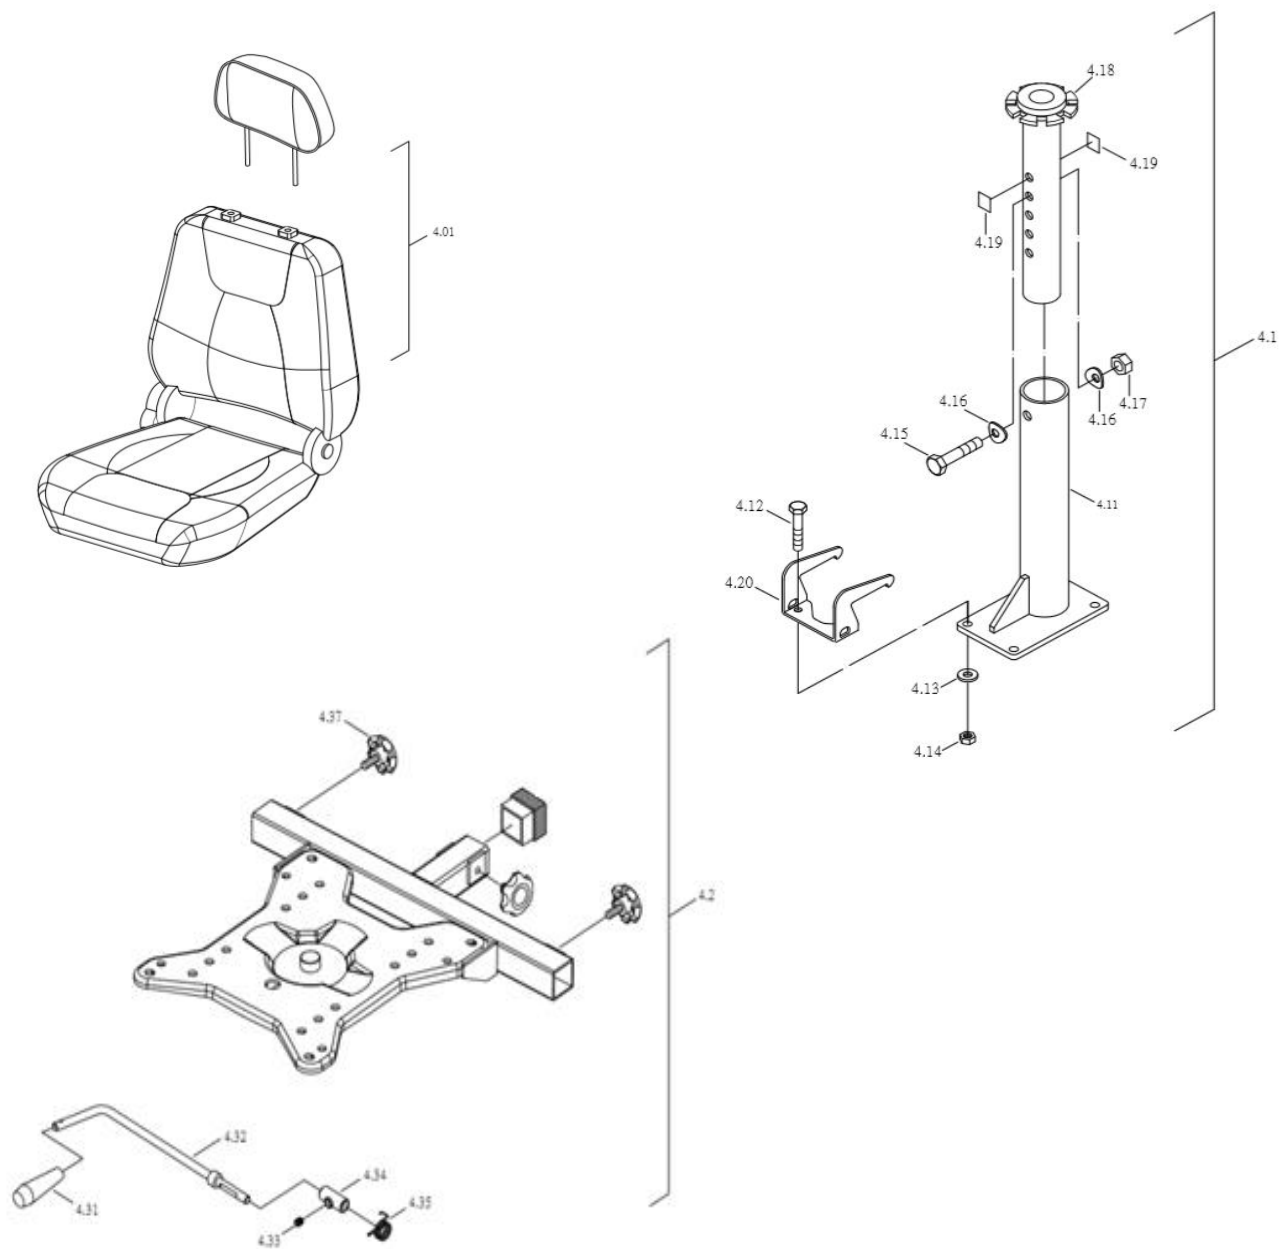

CE-D09 Spare parts list

Identification number: TCF-VOMNL -0973-14C
Product group: Scootmobiel
Productname: Galaxy II Deluxe / S846HBXXVA52
Batchnumber:

Seat assembly (1)

CE-D09 Spare parts list

Identification number: TCF-VOMNL -0973-14C
Product group: Scootmobiel
Productname: Galaxy II Deluxe / S846HBXXVA52
Batchnumber:

Drawing No.	Item No.	Description	Purchase Price
4.01	93130861	Excellence seat with angle adjust back and headrest	€ 870,65
	93130862	Excellence seat angle adjust backr & headr in Burgundy	€ 870,65
	93130863	Excellence seat angle adjust backr & headr in Light Beige	€ 870,65
	93130864	Excellence seat angle adjust backr & headr in Coffee Brown	€ 870,65
4.1	93130750	Seat post assembly	€ 194,72
4.11	95130280	Lower seat post	€ 39,33
4.12 to 4.14	93130770	Mountingset seatpost (4x bolt, 4x nut, 4x washer)	€ 27,67
4.15 to 4.17	-	Not available as spare part	-
4.18	95130315	Seat post assembly tube with out suspension	€ 229,98
4.19	-	Not available as spare part	-
4.20	95130275	Hook of battery belt	€ 7,44
4.2	93130870	Seat base, including fixation lever	€ 170,55
4.31 to 4.35	99700870	Fixation lever for seat	€ 34,59
4.37	95030510	Knob, M10x13L	€ 2,13