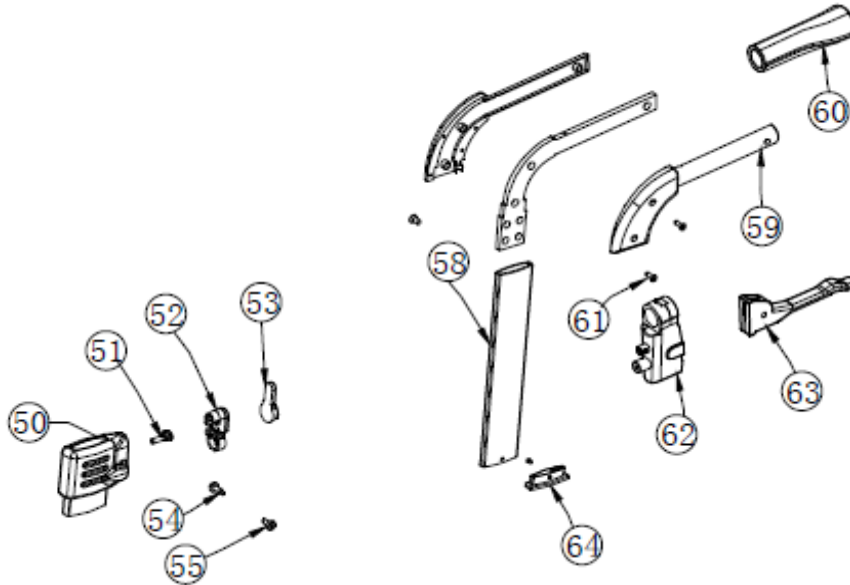

CE-D09 Spare parts list

Identification number: TCF-VOMNL -2410-14A
Product group: Walking Aid
Productname: Travixx Lumière
Batchnumber: 6917

Handle bar

Drawing No.	Item No.	Description	Purchase Price
50 to 55	92417140	Locking mechanism for push handles with grey knob	€ 13,76
58 to 64	92417200	Push handle and brake handle (grey) Medium LEFT	€ 19,27
	92417205	Push handle and brake handle (grey) Medium RIGHT	€ 19,27
60	92417210	Hand grip for Travixx per piece	€ 8,49