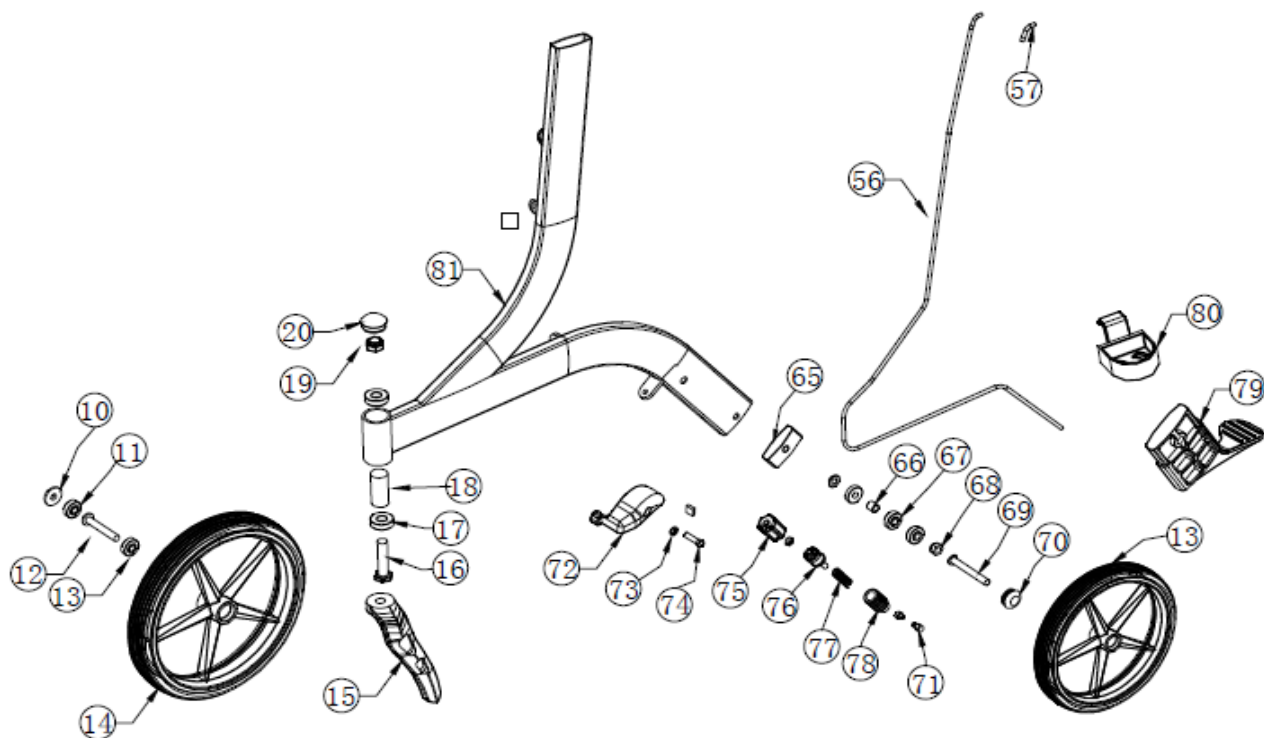

CE-D09 Spare parts list

Identification number: TCF-VOMNL -2410-14A
Product group: Walking Aid
Productname: Travixx Lumière
Batchnumber: 6917

Sideframe assembly

Drawing No.	Item No.	Description	Purchase Price
10 to 13	92417065	Bearing set for front wheels incl. mounting material	€ 16,12
13	42411200	Rear wheel (small) silver spoked	€ 23,59
14	82411200	Front castor (Large) silver spoked	€ 27,51
15 to 19	82411151	Front fork (Thick) Left, Black	€ 38,53
	82411156	Front fork (Thick) Right, Black	€ 38,53
20	92417035	Bearing house cover caps, set of 2	€ 3,93
56 to 57	92417100	Brake cable for Travixx Small (1x inner- and 1x outercable)	€ 23,59
	92417105	Brake cable for Travixx Medium (1x inner- and 1x outercable)	€ 23,59
65 to 69	-	Not available as spare part	-
70	ALPL04006	Cover cap for wheel	€ 3,93
71; 75 to 78	-	Not available as spare part	-
72 to 74	92417150	Brakepad incl. mounting material	€ 18,42
79	92417120	Stepper per pair (plastic)	€ 26,74
80	92417125	Crutch holder and clamp	€ 13,76
81	-	Not available as spare part	-
-	24206100	LED kit	€ 144,00