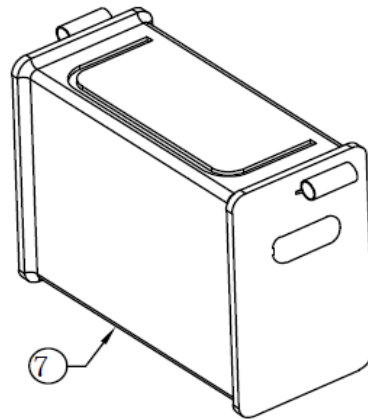

### Backrest + Bag

Drawing No.	Item No.	Description	Purchase Price
1 to 6	92415210	Back strap wide complete Small incl. 2 starknobs	€ 47,17
3	92415205	Star knob Grey for back strap	€ 3,93
7	92419910	Bag, Small	€ 17,05
	92419915	Bag, Medium	€ 17,05