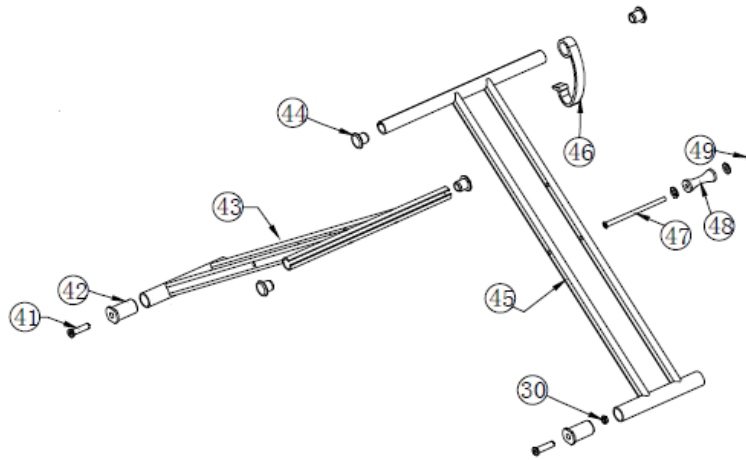

CE-D09 Spare parts list

Identification number: TCF-VOMNL -2410-14A
Product group: Walking Aid
Productname: Travixx Lumière
Batchnumber: 6917

Cross frame

Drawing No.	Item No.	Description	Purchase Price
41 to 42	92419020	Bushings for crossframe/sideframe with bolts (set of 4)	€ 17,09
30; 41 to 49	92419255	Cross frame Travixx Deluxe S	€ 75,48
	92419155	Cross frame Travixx Deluxe M	€ 75,48
44	92419005	Cover caps for cross bar incl screws, set of 4	€ 11,79
46	92419100	Transport locking lever (grey)	€ 13,76