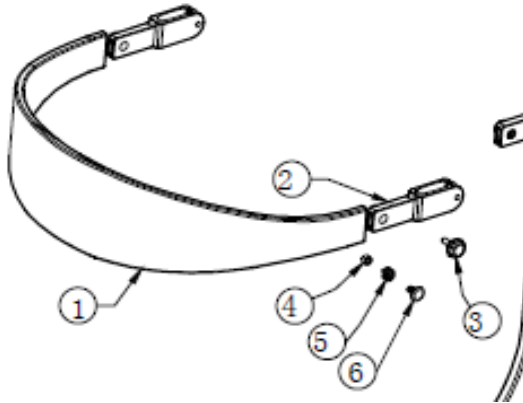

## CE-D09 Spare parts list

Identification number: TCF-VOMNL -2410-14A  
 Product group: Walking Aid  
 Productname: Travixx Lumière  
 Batchnumber: 6917

### Backrest + Bag

Drawing No.	Item No.	Description	Purchase Price
1 to 6	92415210	Back strap wide complete Small incl. 2 starknobs	€ 47,17
3	92415205	Star knob Grey for back strap	€ 3,93
7	92419910	Bag, Small	€ 17,05
	92419915	Bag, Medium	€ 17,05

### Handle bar

Drawing No.	Item No.	Description	Purchase Price
50 to 55	92417140	Locking mechanism for push handles with grey knob	€ 13,76
58 to 64	92417200	Push handle and brake handle (grey) Medium LEFT	€ 19,27
	92417205	Push handle and brake handle (grey) Medium RIGHT	€ 19,27
60	92417210	Hand grip for Travixx per piece	€ 8,49