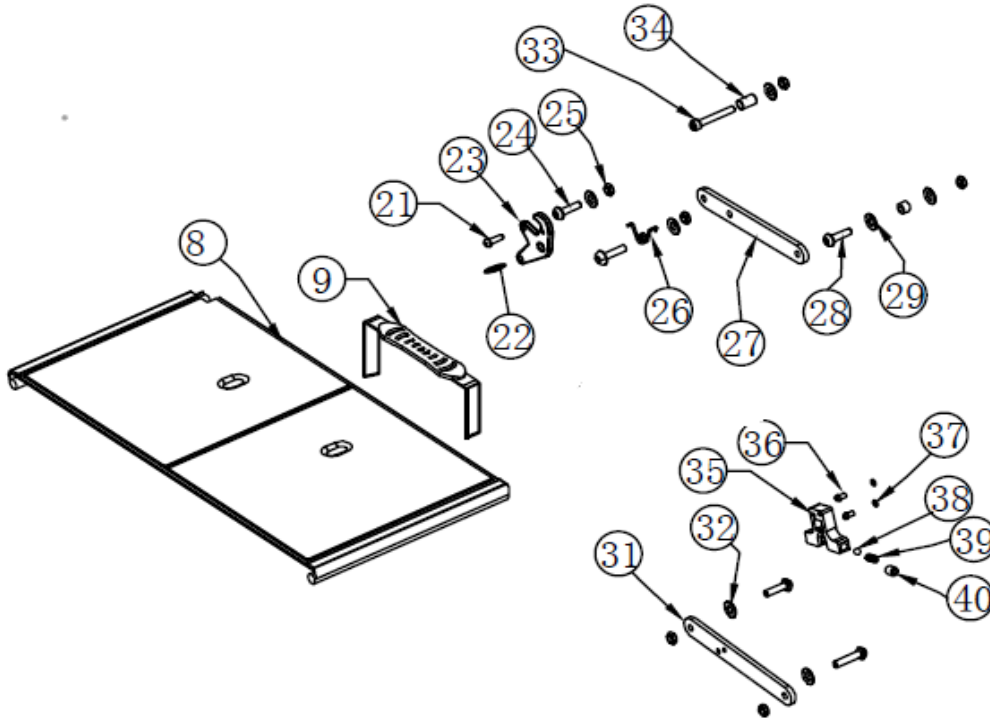

CE-D09 Spare parts list

Identification number: TCF-VOMNL -2410-14A
Product group: Walking Aid
Productname: Travixx Lumière
Batchnumber: 6917

Seat assembly

Drawing No.	Item No.	Description	Purchase Price
8 + 9	52410100	Seat, Comfort	€ 51,10
21 to 26; 35 to 40	92419055	Folding mechanism and locking mechanism	€ 44,03
27 to 29	-	Not available as spare part	-
31 to 32	-	Not available as spare part	-
-	92417170	Tray with tray holders (set)	€ 43,27