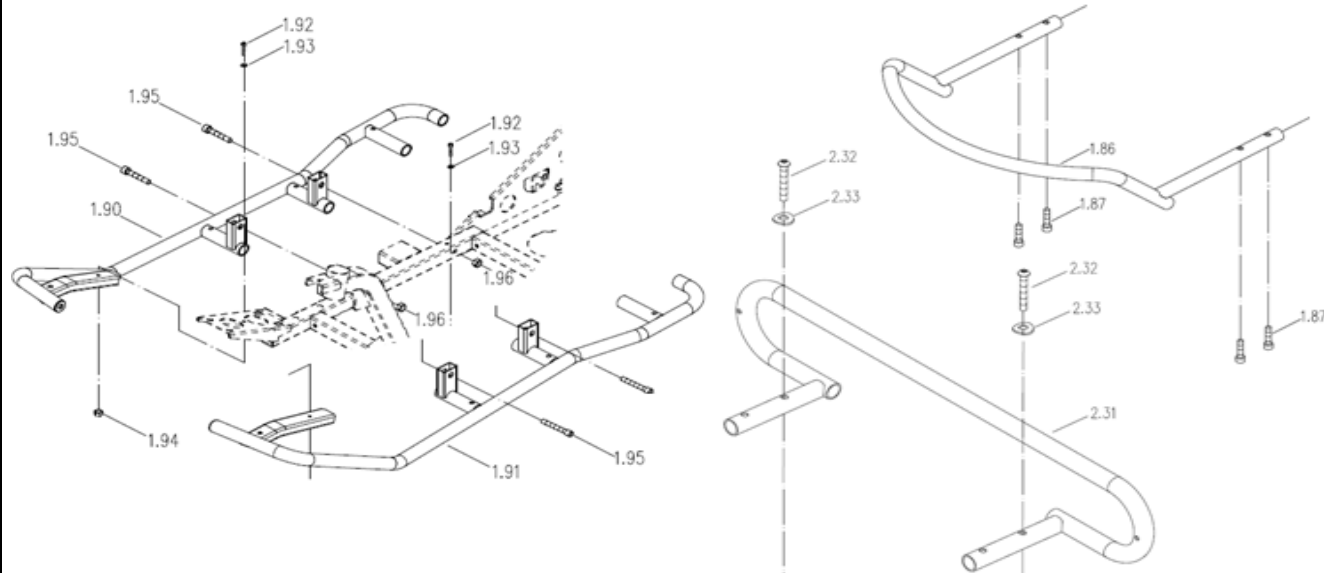

CE-D09 Spare parts list

Identification number: TCF-VOMNL - 0973-14A
 Product group: Mobility Scooter
 Productname: Galaxy II 3-wheel / S836EBDBVA5
 Batchnumber: -

Frame

Drawing No.	Item No.	Description	Purchase Price
1.01	99731370	Front frame	€ 1.326,43
1.02 to 1.03	-	Not available as spare part	-
1.04	93132040	Battery strap 50*660L	€ 19,37
1.05	93130010	Bearing set of the bearing house	€ 35,97
1.18 to 1.24	-	Not available as spare part	-
1.25 to 1.27	7563742003	Sensor for half speed	€ 14,83

CE-D09 Spare parts list

Identification number: TCF-VOMNL - 0973-14A
 Product group: Mobility Scooter
 Productname: Galaxy II 3-wheel / S836EBDBVA5
 Batchnumber: -

Bumper assembly

Drawing No.	Item No.	Description	Purchase Price
1.86; 1.87; 1.90;	99730021	Front bumper	€ 15,87
1.91 & 2.31	99730100	Bumperkit	€ 290,74
1.92 to 1.96	-	Not available as spare parts list	-

CE-D09 Spare parts list

Identification number: TCF-VOMNL - 0973-14A
 Product group: Mobility Scooter
 Productname: Galaxy II 3-wheel / S836EBDBVA5
 Batchnumber: -

Bumper assembly

Drawing No.	Item No.	Description	Purchase Price
1.7	93130750	Seat post assembly	€ 194,72
1.71	95130280	Lower seat post	€ 39,33
1.72 to 1.74	93130770	Mountingset seatpost (4x bolt, 4x nut, 4x washer)	€ 27,67
1.75 to 1.77	-	Not available as spare part	-
1.78	95130315	Seat post tube without suspension	€ 229,98
	93130755	Seat post with suspension	€ 244,13
	44600321	Rubber ring for seat tube	€ 7,20
1.79	-	Not available as spare part	-
1.20	95130275	Hook of battery belt	€ 7,44