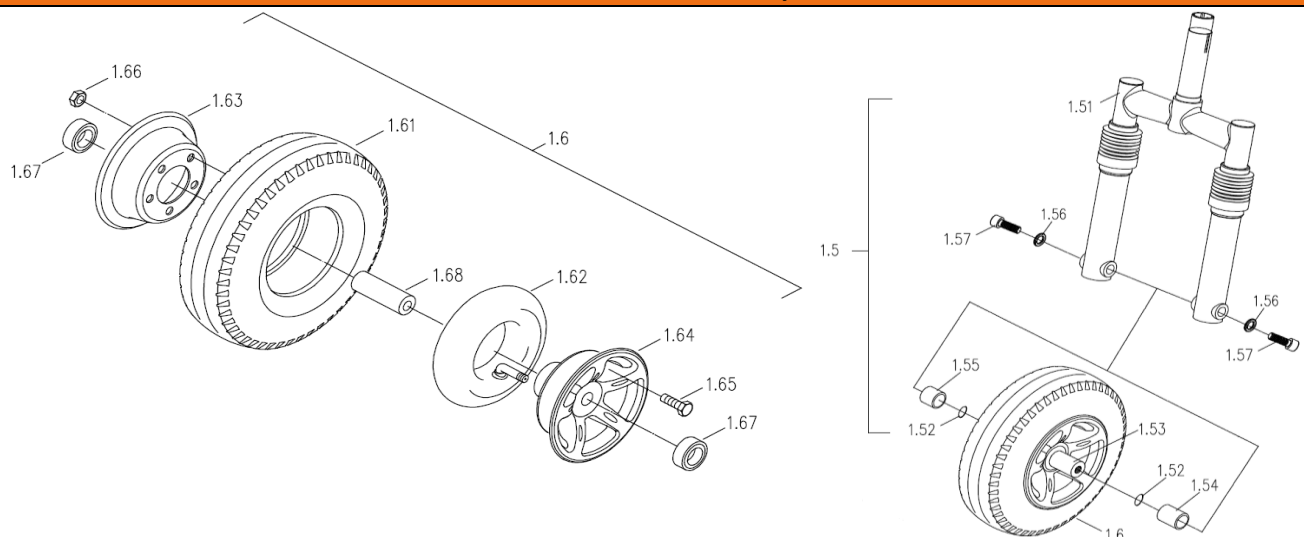

CE-D09 Spare parts list

Identification number: TCF-VOMNL - 0973-14A
 Product group: Mobility Scooter
 Productname: Galaxy II 3-wheel / S836EBDBVA5
 Batchnumber: -

Frame

Drawing No.	Item No.	Description	Purchase Price
1.01	99731370	Front frame	€ 1.326,43
1.02 to 1.03	-	Not available as spare part	-
1.04	93132040	Battery strap 50*660L	€ 19,37
1.05	93130010	Bearing set of the bearing house	€ 35,97
1.18 to 1.24	-	Not available as spare part	-
1.25 to 1.27	7563742003	Sensor for half speed	€ 14,83

CE-D09 Spare parts list

Identification number: TCF-VOMNL - 0973-14A
 Product group: Mobility Scooter
 Productname: Galaxy II 3-wheel / S836EBDBVA5
 Batchnumber: -

Bumper assembly

Drawing No.	Item No.	Description	Purchase Price
1.86; 1.87; 1.90;	99730021	Front bumper	€ 15,87
1.91 & 2.31	99730100	Bumperkit	€ 290,74
1.92 to 1.96	-	Not available as spare parts list	-

CE-D09 Spare parts list

Identification number: TCF-VOMNL - 0973-14A
 Product group: Mobility Scooter
 Productname: Galaxy II 3-wheel / S836EBDBVA5
 Batchnumber: -

Front wheel assembly

Drawing No.	Item No.	Description	Purchase Price
1.5	-	Not available as spare part	-
1.51	99730530	Front fork complete	€ 109,29
1.52 to 1.57	99730550	Front axle kit	€ 35,38
1.53	41380254	Front wheel axle	€ 12,74
1.6	99730520	Front wheel complete grey tyre	€ 166,01
	33100824	Front wheel complete black tyre	€ 153,71
1.61	93130680	Outer tire 4.00-5,Grey	€ 56,72
	99740680	Outer tire 4.00-5, Black	€ 56,72
1.62	93130690	Inner tire 4.00-5	€ 34,59
1.67	53300028	Bearing set for the frontwheel (set of 2 pieces)	€ 6,90
1.63 to 1.66, 1.68	-	Not available as spare part	-