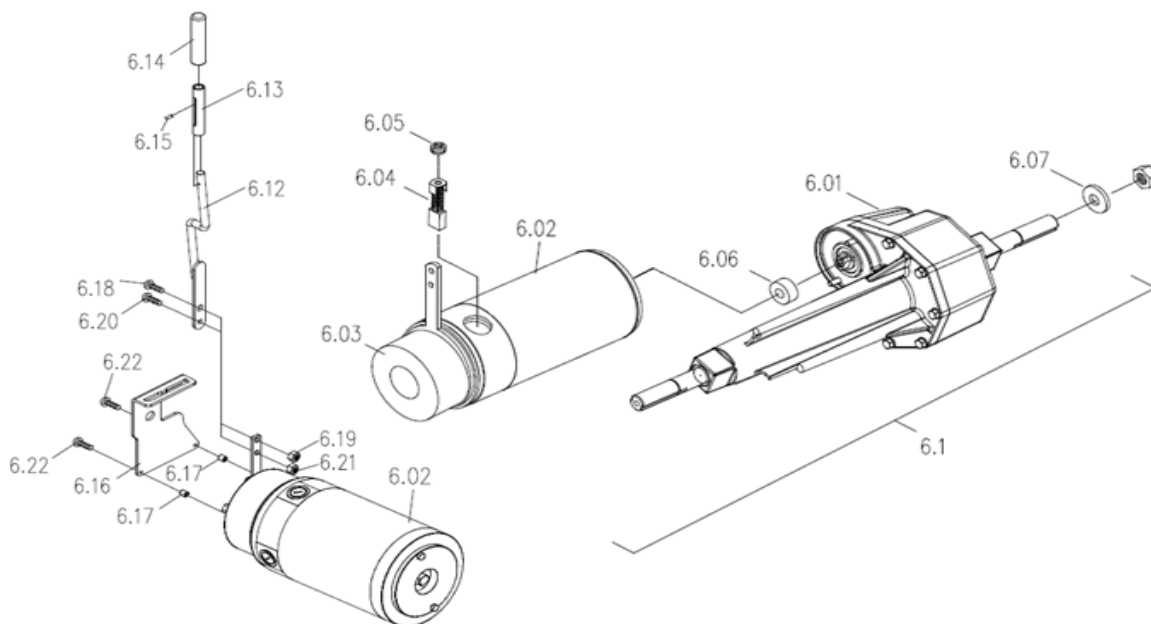

CE-D09 Spare parts list

Identification number: TCF-VOMNL - 0973-14A
Product group: Mobility Scooter
Productname: Galaxy II 3-wheel / S836EBDBVA5
Batchnumber: -

Transaxle

Drawing No.	Item No.	Description	Purchase Price
6.1	99731976	Transaxle, motor and motorbrake assembly M4QY (Rhino2)	€ 1.337,74
	99701975	Transaxle, motor and motorbrake assembly M4QT (Rhino2)	€ 1.337,74
	62009151	Transaxle, motor and motorbrake assembly M417QZ-25 from batch 6688	€ 1.287,60
6.01	97041980	Transaxle	€ 753,95
6.02	99731994	Motor incl. motorbrake M4QY (Rhino2)	€ 747,03
	99731993	Motor incl. motorbrake M4QT (Rhino2)	€ 747,03
	62109128	Motor, M4QZ-25 (4P) from batch 6688	€ 699,60
6.03	99731995	Motor brake for Motor M4QY	€ 213,04
	99701995	Motor brake for Motor M4QT/QZ	€ 213,04
6.04 & 6.05	99702010	Carbon brush including covers (4 pieces) for motor M4A	€ 35,97
6.06	93132030	Clutch between motor and transaxle	€ 17,98
6.07	-	Not available as spare part	-
6.12 to 6.21	97300735	Freewheel lever complete	€ 24,44
6.14	7543690220	Rubber tip for release lever	€ 17,69
6.22	-	Not available as spare part	-
-	99741860	Mounting set for mounting wheel on transaxle	€ 37,30