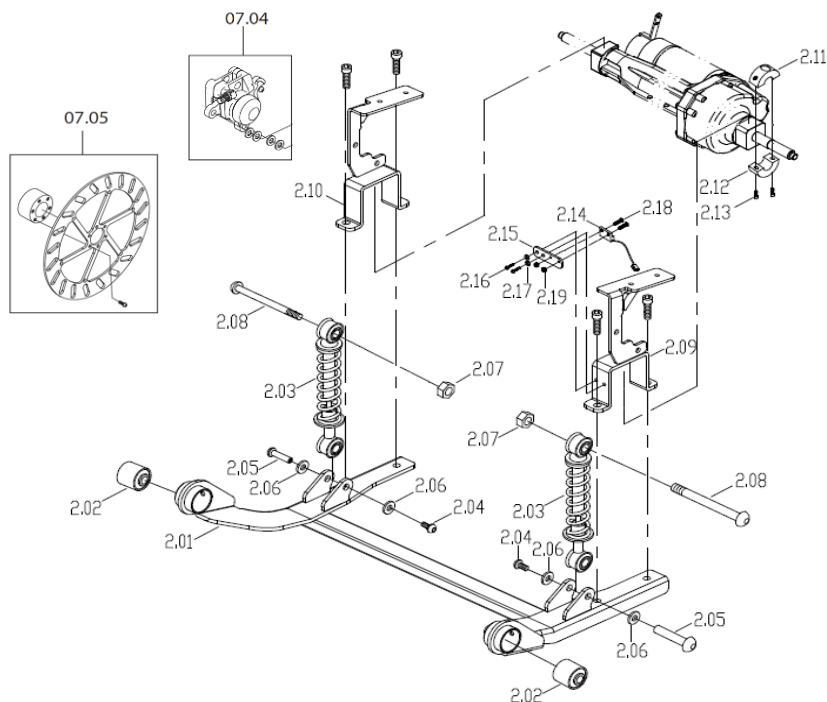

CE-D09 Spare parts list

Identification number: TCF-VOMNL - 0973-14A
 Product group: Mobility Scooter
 Productname: Galaxy II 3-wheel / S836EBDBVA5
 Batchnumber: -

Bumper assembly

Drawing No.	Item No.	Description	Purchase Price
1.7	93130750	Seat post assembly	€ 194,72
1.71	95130280	Lower seat post	€ 39,33
1.72 to 1.74	93130770	Mountingset seatpost (4x bolt, 4x nut, 4x washer)	€ 27,67
1.75 to 1.77	-	Not available as spare part	-
1.78	95130315	Seat post tube without suspension	€ 229,98
	93130755	Seat post with suspension	€ 244,13
	44600321	Rubber ring for seat tube	€ 7,20
1.79	-	Not available as spare part	-
1.20	95130275	Hook of battery belt	€ 7,44

CE-D09 Spare parts list

Identification number: TCF-VOMNL - 0973-14A
 Product group: Mobility Scooter
 Productname: Galaxy II 3-wheel / S836EBDBVA5
 Batchnumber: -

Bumper assembly

Drawing No.	Item No.	Description	Purchase Price
2.01	99700120	Rear frame complete excluding anti-tip wheels	€ 726,92
2.02	-	Not available as spare part	-
2.03	95130335	Suspension springs, 165L(550LBS/IN)	€ 83,99
2.04 to 2.08	-	Not available as spare part	-
2.09 to 2.10	99730385	Mounting set for mounting the transaxle	€ 120,71
2.11 to 2.13	41300442	Magnet for sensor odometer	€ 26,68
2.14	61090063	Sensor for odometer	€ 11,39
2.15	41200487	Bracket for sensor odometer	€ 2,60
2.16 to 2.19	-	Not available as spare part	-
07.04	92201324	Brake for disc brake	€ 80,79
07.05	99707160	Disc brake	€ 48,42

CE-D09 Spare parts list

Identification number: TCF-VOMNL - 0973-14A
 Product group: Mobility Scooter
 Productname: Galaxy II 3-wheel / S836EBDBVA5
 Batchnumber: -

Rear wheel assembly

Drawing No.	Item No.	Description	Purchase Price
2.4	99730660	Rear wheel complete, 4.00-5 Gray	€ 174,31
	32600497	Rear wheel complete, 4.00-5 Black	€ 93,20
2.41	93130680	Outer tire 4.00-5 Gray	€ 56,72
	99740680	Outer tire 4.00-5, Black	€ 56,72
2.42	93130690	Inner tire 4.00-5	€ 34,59
2.43 to 2.48	-	Not available as spare part	-