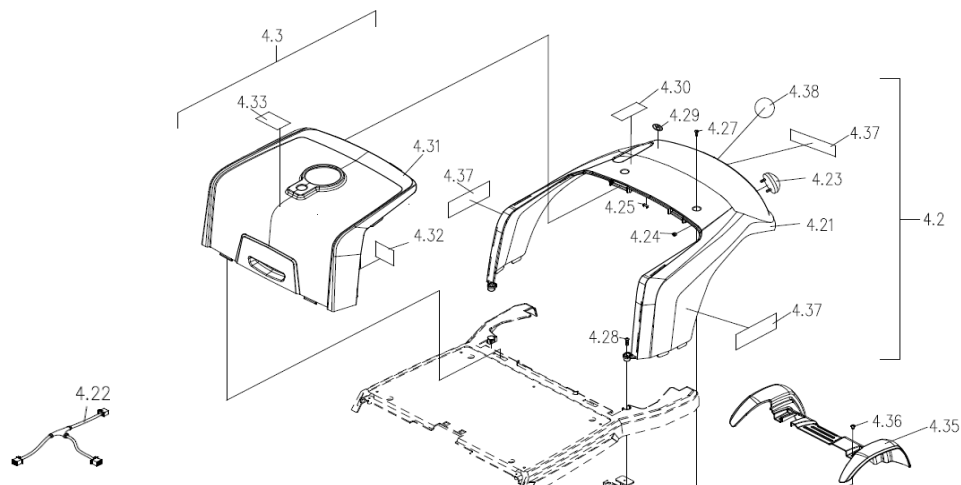

CE-D09 Spare parts list

Identification number: TCF-VOMNL - 0973-14A
Product group: Mobility Scooter
Productname: Galaxy II 3-wheel / S836EBDBVA5
Batchnumber: -

Rear shroud

Drawing No.	Item No.	Description	Purchase Price
4.2	39743124	Rear shroud complete Lightning Blue	€ 241,82
4.21	-	Not available as spare part	-
4.22	79732500	Taillight cable	€ 12,32
4.23	7561200199	Taillight complete	€ 107,65
4.24 to 4.28	-	Not available as spare part	-
4.29; 4.30; 4.32; 4.33; 4.37 & 4.38	99735100	Stickerset for rear shroud Galaxy II (3x logo Galaxy II; 1x Excel logo; 1x CE; 1x vrijloop en 1x max. load	€ 23,59
4.3	7543690208	Battery cover complete	€ 40,34
	30300M21	Battery cover complete from batch 6688 (black)	€ 41,43
4.31	-	Not available as spare part	-
4.35	7543690209	Fender cover	€ 26,14
	43690784	Fender cover black from batch 6688	€ 27,60
4.36	-	Not available as spare part	-