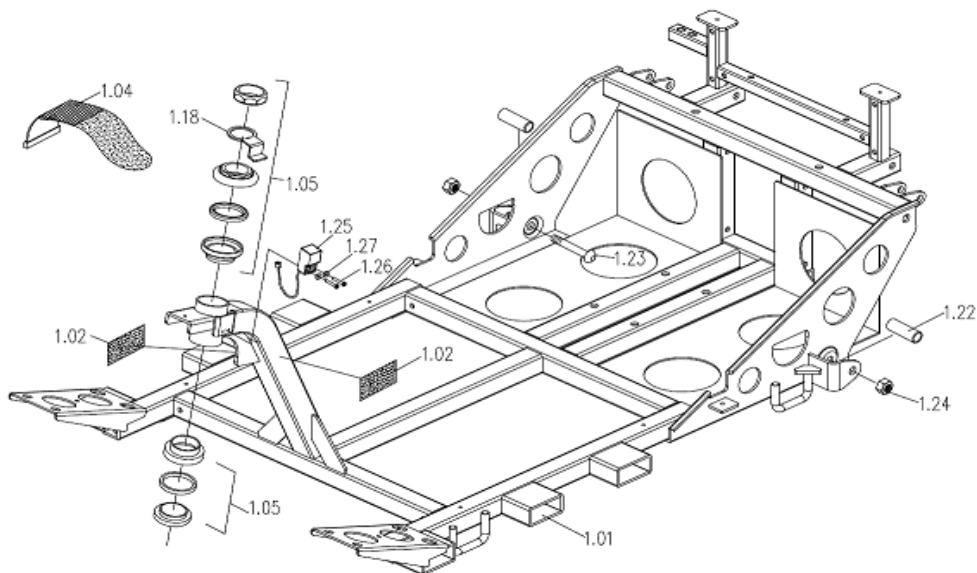

CE-D09 Spare parts list

Identification number: TCF-VOMNL - 0973-14A
 Product group: Mobility Scooter
 Productname: Galaxy II 3-wheel / S836EBDBVA5
 Batchnumber: -

Frame

Drawing No.	Item No.	Description	Purchase Price
1.01	99731370	Front frame	€ 1.326,43
1.02 to 1.03	-	Not available as spare part	-
1.04	93132040	Battery strap 50*660L	€ 19,37
1.05	93130010	Bearing set of the bearing house	€ 35,97
1.18 to 1.24	-	Not available as spare part	-
1.25 to 1.27	7563742003	Sensor for half speed	€ 14,83

CE-D09 Spare parts list

Identification number: TCF-VOMNL - 0973-14A
 Product group: Mobility Scooter
 Productname: Galaxy II 3-wheel / S836EBDBVA5
 Batchnumber: -

Bumper assembly

Drawing No.	Item No.	Description	Purchase Price
1.86; 1.87; 1.90;	99730021	Front bumper	€ 15,87
1.91 & 2.31	99730100	Bumperkit	€ 290,74
1.92 to 1.96	-	Not available as spare parts list	-

CE-D09 Spare parts list

Identification number: TCF-VOMNL - 0973-14A
 Product group: Mobility Scooter
 Productname: Galaxy II 3-wheel / S836EBDBVA5
 Batchnumber: -

Bumper assembly

Drawing No.	Item No.	Description	Purchase Price
1.7	93130750	Seat post assembly	€ 194,72
1.71	95130280	Lower seat post	€ 39,33
1.72 to 1.74	93130770	Mountingset seatpost (4x bolt, 4x nut, 4x washer)	€ 27,67
1.75 to 1.77	-	Not available as spare part	-
1.78	95130315	Seat post tube without suspension	€ 229,98
	93130755	Seat post with suspension	€ 244,13
	44600321	Rubber ring for seat tube	€ 7,20
1.79	-	Not available as spare part	-
1.20	95130275	Hook of battery belt	€ 7,44