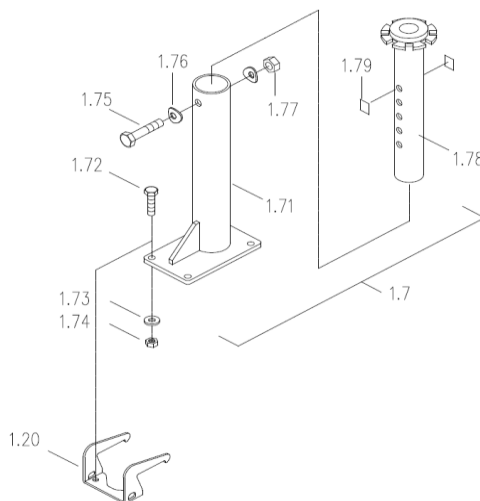

CE-D09 Spare parts list

Identification number: TCF-VOMNL - 0973-14A
 Product group: Mobility Scooter
 Productname: Galaxy II 3-wheel / S836EBDBVA5
 Batchnumber: -

Bumper assembly

Drawing No.	Item No.	Description	Purchase Price
1.86; 1.87; 1.90;	99730021	Front bumper	€ 15,87
1.91 & 2.31	99730100	Bumperkit	€ 290,74
1.92 to 1.96	-	Not available as spare parts list	-

CE-D09 Spare parts list

Identification number: TCF-VOMNL - 0973-14A
 Product group: Mobility Scooter
 Productname: Galaxy II 3-wheel / S836EBDBVA5
 Batchnumber: -

Front wheel assembly

Drawing No.	Item No.	Description	Purchase Price
1.5	-	Not available as spare part	-
1.51	99730530	Front fork complete	€ 109,29
1.52 to 1.57	99730550	Front axle kit	€ 35,38
1.53	41380254	Front wheel axle	€ 12,74
1.6	99730520	Front wheel complete grey tyre	€ 166,01
	33100824	Front wheel complete black tyre	€ 153,71
1.61	93130680	Outer tire 4.00-5,Grey	€ 56,72
	99740680	Outer tire 4.00-5, Black	€ 56,72
1.62	93130690	Inner tire 4.00-5	€ 34,59
1.67	53300028	Bearing set for the frontwheel (set of 2 pieces)	€ 6,90
1.63 to 1.66, 1.68	-	Not available as spare part	-

CE-D09 Spare parts list

Identification number: TCF-VOMNL - 0973-14A
 Product group: Mobility Scooter
 Productname: Galaxy II 3-wheel / S836EBDBVA5
 Batchnumber: -

Bumper assembly

Drawing No.	Item No.	Description	Purchase Price
1.7	93130750	Seat post assembly	€ 194,72
1.71	95130280	Lower seat post	€ 39,33
1.72 to 1.74	93130770	Mountingset seatpost (4x bolt, 4x nut, 4x washer)	€ 27,67
1.75 to 1.77	-	Not available as spare part	-
1.78	95130315	Seat post tube without suspension	€ 229,98
	93130755	Seat post with suspension	€ 244,13
	44600321	Rubber ring for seat tube	€ 7,20
1.79	-	Not available as spare part	-
1.20	95130275	Hook of battery belt	€ 7,44