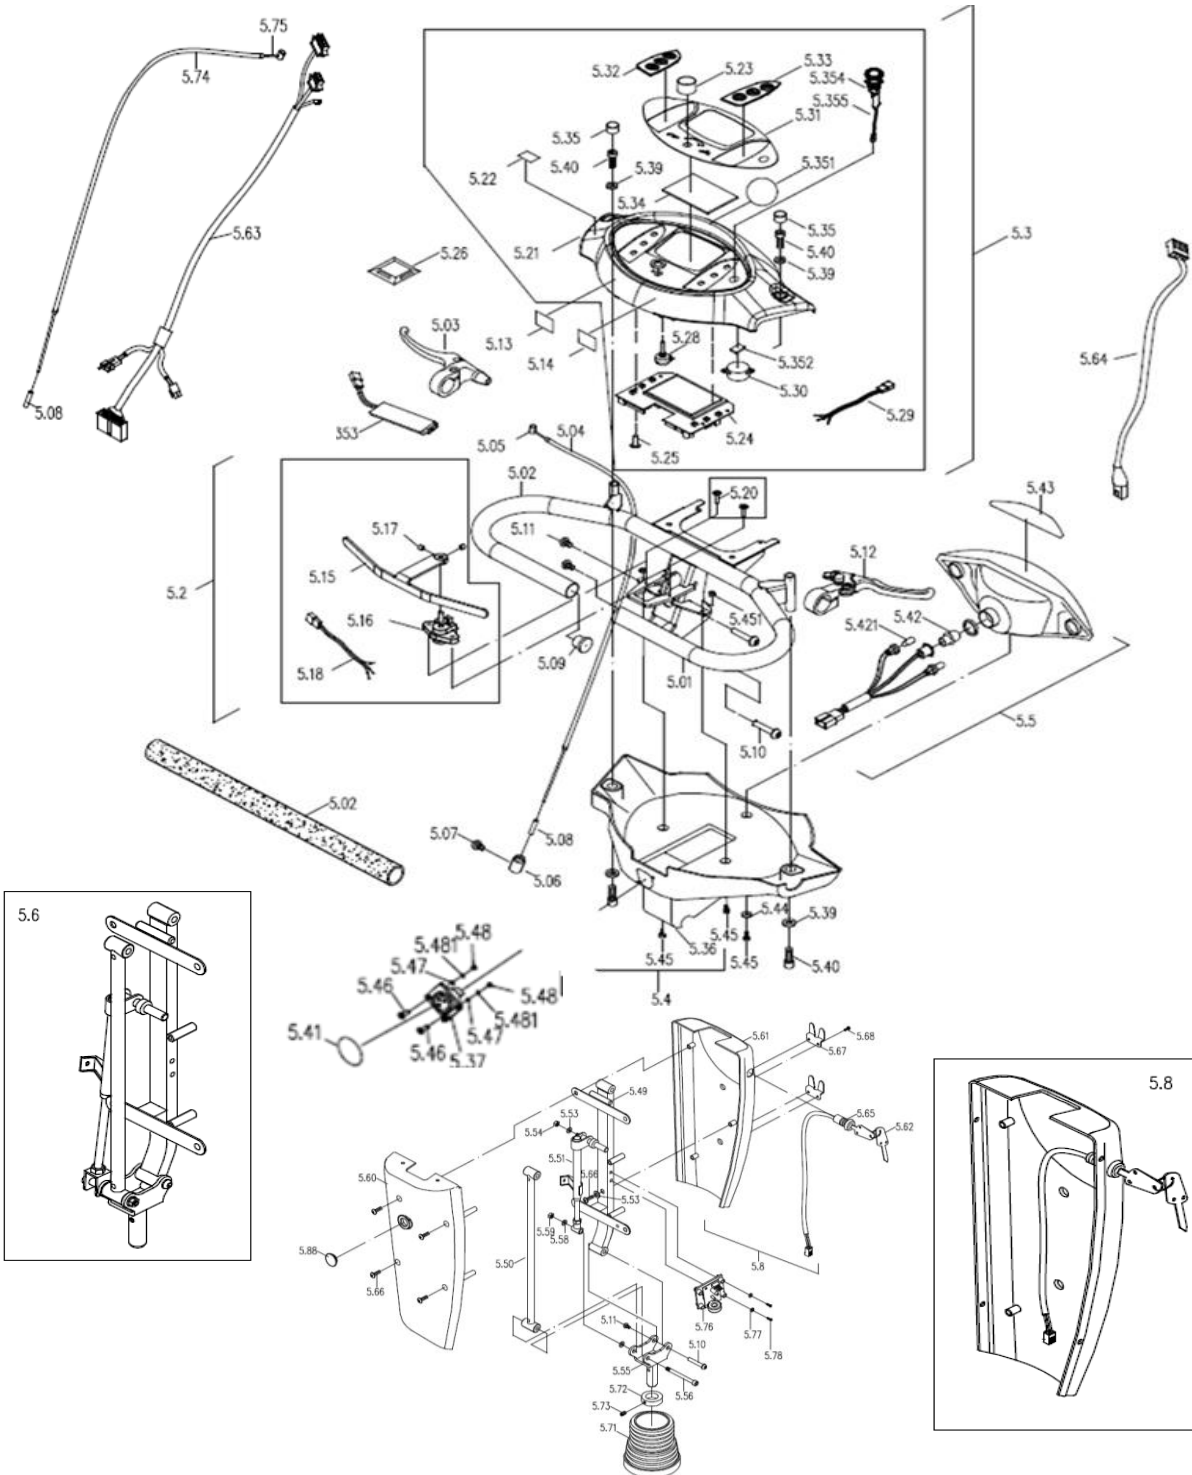

CE-D09 Spare parts list

Identification number: TCF-VOMNL - 0973-14A
Product group: Mobility Scooter
Productname: Galaxy II 3-wheel / S836EBDBVA5
Batchnumber: -

Tiller

CE-D09 Spare parts list

Identification number: TCF-VOMNL - 0973-14A
Product group: Mobility Scooter
Productname: Galaxy II 3-wheel / S836EBDBVA5
Batchnumber: -

Tiller

Drawing No.	Item No.	Description	Purchase Price
5.1	99731315	Tiller complete Lightning Blue with LCD	€ 1.514,82
5.01	39935101	Steering wheel including foam	€ 72,24
5.02	97061340	Foam sleeve $\phi 30 * \phi 20 * 355L(18")$	€ 44,27
5.03 to 5.08	97001540	Handle compleet for tiller adjustment	€ 30,44
5.09 to 5.11	-	Not available as spare part	-
5.12 & 5.75	99700110	Lever brake incl. brake cable	€ 44,24
5.13 to 5.14; 5.74	-	Not available as spare part	-
5.2	33500799	Throttle lever complete with potentiometer & LCD cable from batch #4303	€ 111,45
	97061760	Throttle lever complete with potentiometer & cable	€ 113,44
5.15	-	Not available as spare part	-
5.16	95130675	Throttle potentiometer untill batch #4303	€ 63,79
	61020023	Throttle potentiometer VR5K, CTS, 576S0083 from batch #4303	€ 79,96
5.17 to 5.20	-	Not available as spare part	-
5.3	30543254	Upper dashboard assembly LCD and emergency button, Lightning Blue	€ 325,50
	99731650	Upper dashboard assembly LCD, without emergency button, Lightning Blue	€ 372,08
	99731640	Upper dashboard assembly Lightning Blue, analog	€ 372,08
5.21 to 5.22	-	Not available as spare part	-
5.23	61180189	Speed adjustement knob, LCD	€ 6,90
	93131710	Speed adjustement knob	€ 8,51
5.24	99731695	PC-Board LCD	€ 205,42
	99731690	PC-Board with battery indication meter (HR)	€ 265,76
5.25 to 5.27	-	Not available as spare part	-
5.28	61020006	Potentiometer speed, VR30K, COSMOS RV24 (LCD)	€ 17,27
	97071700	Potentiometer speed with cable	€ 30,44
5.29	-	Not available as spare part	-
5.30	61170013	Claxon tbv LCD	€ 13,48
	95130740	Claxon	€ 6,38
5.31	75171554	Dashboard foil for LCD	€ 35,97
	97071745	Dashboard foil incl. connector for tip-touch display	€ 66,40
5.32	44689128	Key pad Left	€ 10,47
5.33	44689129	Key pad Right	€ 10,47
5.34	43690399	LCD cover board	€ 13,23
-	91010970	Mirror set Left/Right	€ 36,56
5.35	43600156	Cover cap mirror Black (Set of 10)	€ 2,60
5.351 to 5.352	-	Not available as spare part	-
5.353	63453028	Polarity conversion line for rear light	€ 29,20
5.354	61098058	Emergency stop button	€ 38,92
5.355	63770837	Emergency stop switch cable	€ 2,83
5.63	63180120	Main cable LCD	€ 293,28
	99731835	Main cable Rhino 2 with USB port	€ 293,28
5.64	7563742003	Sensor half speed	€ 14,83
5.4	99701670	Lower dashboard cover assembly LIGHTNING BLUE	€ 93,38
5.36	-	Not available as spare part	-