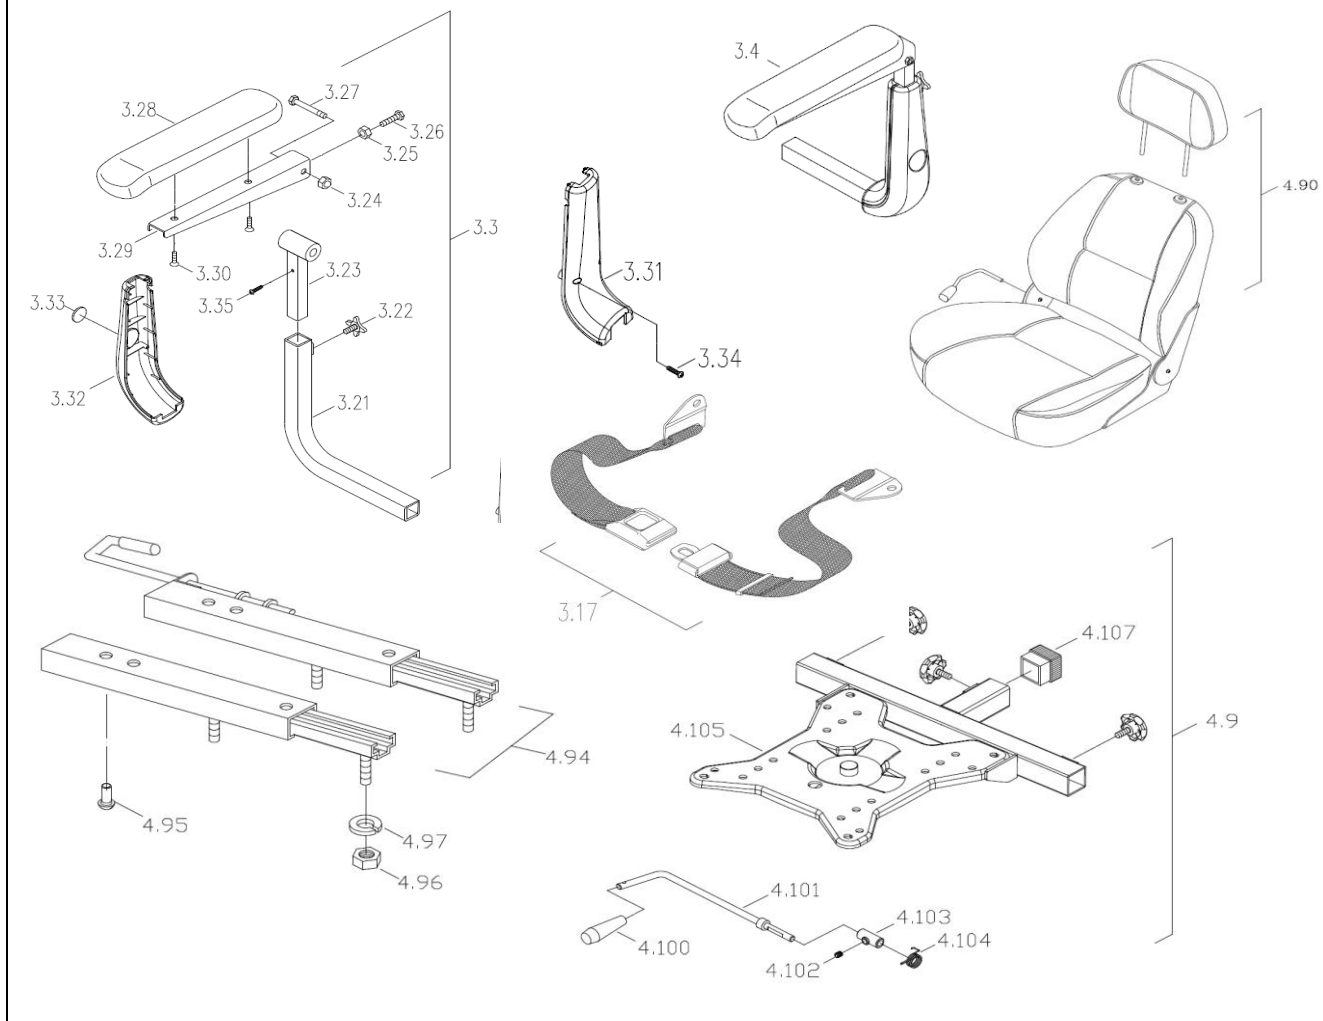

CE-D09 Spare parts list

Identification number: TCF-VOMNL - 0973-14A
Product group: Mobility Scooter
Productname: Galaxy II 3-wheel / S836EBDBVA5
Batchnumber: -

Seat assembly

CE-D09 Spare parts list

Identification number: TCF-VOMNL - 0973-14A
Product group: Mobility Scooter
Productname: Galaxy II 3-wheel / S836EBDBVA5
Batchnumber: -

Drawing No.	Item No.	Description	Purchase Price
3.17	90360200	Seat safety belt	€ 17,63
3.3	93900030	Armrest Right	€ 156,32
3.4	93900020	Armrest Left	€ 156,32
3.21 to 3.27	-	Not available as spare part	-
3.22	95030545	Knob, M8*15L	€ 2,77
3.28	93131370	Arm pad Black	€ 33,20
3.29 to 3.30	-	Not available as spare part	-
3.31 to 3.34	95030590	Protective cover armrest, ABS Black, Left	€ 20,34
	95030595	Protective cover armrest, ABS Black, Right	€ 20,34
3.35	-	Not available as spare part	-
4.94 to 4.97	93130960	Slide mechanism complete	€ 91,30
4.90	93130861	Excellence seat with angle adjust back- and headrest, Black	€ 870,65
	93130862	Excellence seat with angle adjust back- and headrest, Burgundy	€ 870,65
	93130863	Excellence seat with angle adjust back- and headrest, Light Beige	€ 870,65
	93130864	Excellence seat with angle adjust back- and headrest, Coffee Brown	€ 870,65
	93900010	Headrest for excellence seat	€ 214,43
4.9	93130870	Seat base, including fixation lever	€ 170,55
4.100 t/m 4.104	99700870	Fixation lever for the seat base	€ 34,59
4.105	-	Not available as spare part	-
4.106	43600270	Knob M10*13L	€ 1,40
4.107	-	Not available as spare part	-