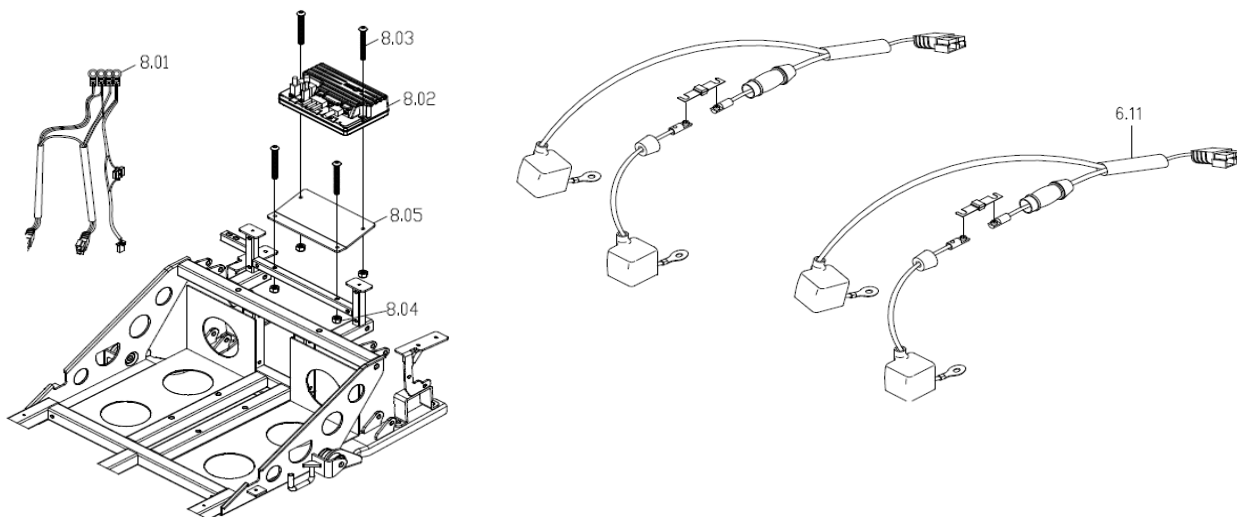

CE-D09 Spare parts list

Identification number: TCF-VOMNL - 0973-14A
Product group: Mobility Scooter
Productname: Galaxy II 3-wheel / S836EBDBVA5
Batchnumber: -

Controller

Drawing No.	Item No.	Description	Purchase Price
8.01	99701905	Power harness between battery and controlbox (Rhino2)	€ 56,35
	633M0018	Power harness between battery and controlbox (Rhino 2) (DS120)	€ 62,00
8.02	DS160	DS160 Controller (Rhino2)	€ 708,30
	64510007	DS120 Controller (Rhino 2) from batch 6688	€ 729,40
8.03 to 8.05	-	Not available as spare part	-
6.11	93132051	Battery connection cable with 80A fuse (2nd generation)	€ 94,07