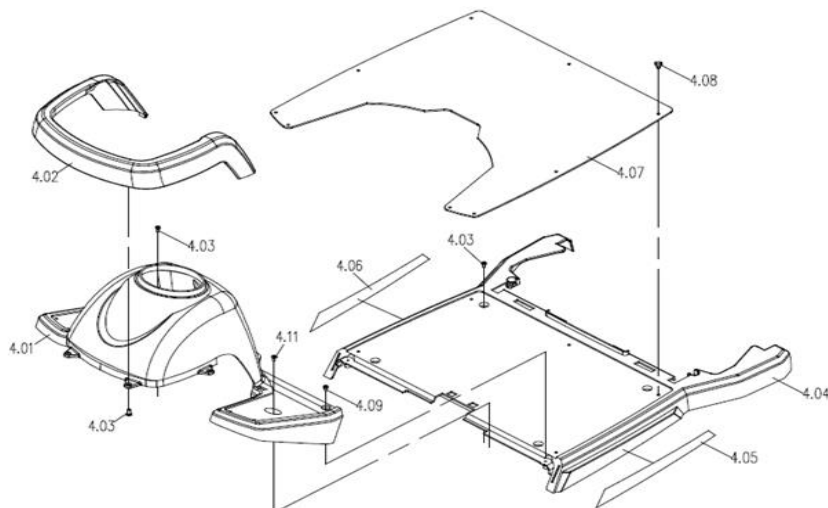

CE-D09 Spare parts list

Identification number: TCF-VOMNL - 0973-14A
Product group: Mobility Scooter
Productname: Galaxy II 3-wheel / S836EBDBVA5
Batchnumber: -

Front shroud assembly

Drawing No.	Item No.	Description	Purchase Price
4.01	39731000	Front shroud cover (front)	€ 66,47
	43690783	Front shroud cover (front) from batch 6688 (black)	€ 63,00
4.02	39733000	Front bumper Lightning Blue	€ 40,50
4.03	-	Not available as spare part	-
4.04 to 4.06	39732000	Footplate Grey	€ 43,48
	43690780	Footplate black from batch 6688	€ 43,48
4.05 & 4.06	39900240	Reflector label White, Left/Right set	€ 5,94
4.07	39734000	Rubber mat, Black	€ 58,94
4.08 to 4.11	-	Not available as spare part	-