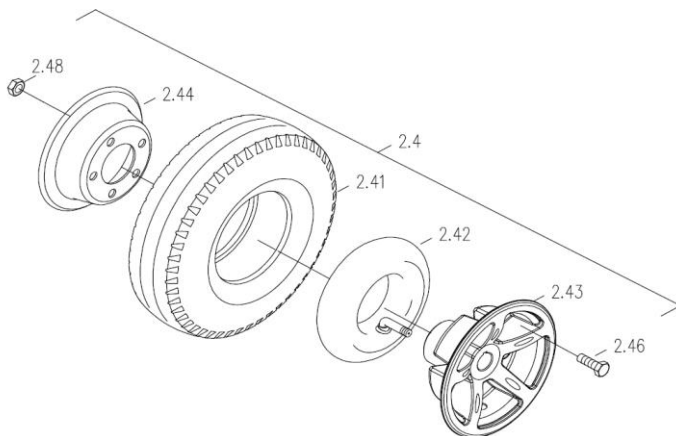

CE-D09 Spare parts list

Identification number: TCF-VOMNL - 0973-14A
 Product group: Mobility Scooter
 Productname: Galaxy II 3-wheel / S836EBDBVA5
 Batchnumber: -

Bumper assembly

Drawing No.	Item No.	Description	Purchase Price
1.7	93130750	Seat post assembly	€ 194,72
1.71	95130280	Lower seat post	€ 39,33
1.72 to 1.74	93130770	Mountingset seatpost (4x bolt, 4x nut, 4x washer)	€ 27,67
1.75 to 1.77	-	Not available as spare part	-
1.78	95130315	Seat post tube without suspension	€ 229,98
	93130755	Seat post with suspension	€ 244,13
	44600321	Rubber ring for seat tube	€ 7,20
1.79	-	Not available as spare part	-
1.20	95130275	Hook of battery belt	€ 7,44

CE-D09 Spare parts list

Identification number: TCF-VOMNL - 0973-14A
 Product group: Mobility Scooter
 Productname: Galaxy II 3-wheel / S836EBDBVA5
 Batchnumber: -

Bumper assembly

Drawing No.	Item No.	Description	Purchase Price
2.01	99700120	Rear frame complete excluding anti-tip wheels	€ 726,92
2.02	-	Not available as spare part	-
2.03	95130335	Suspension springs, 165L(550LBS/IN)	€ 83,99
2.04 to 2.08	-	Not available as spare part	-
2.09 to 2.10	99730385	Mounting set for mounting the transaxle	€ 120,71
2.11 to 2.13	41300442	Magnet for sensor odometer	€ 26,68
2.14	61090063	Sensor for odometer	€ 11,39
2.15	41200487	Bracket for sensor odometer	€ 2,60
2.16 to 2.19	-	Not available as spare part	-
07.04	92201324	Brake for disc brake	€ 80,79
07.05	99707160	Disc brake	€ 48,42

CE-D09 Spare parts list

Identification number: TCF-VOMNL - 0973-14A
 Product group: Mobility Scooter
 Productname: Galaxy II 3-wheel / S836EBDBVA5
 Batchnumber: -

Rear wheel assembly

Drawing No.	Item No.	Description	Purchase Price
2.4	99730660	Rear wheel complete, 4.00-5 Gray	€ 174,31
	32600497	Rear wheel complete, 4.00-5 Black	€ 93,20
2.41	93130680	Outer tire 4.00-5 Gray	€ 56,72
	99740680	Outer tire 4.00-5, Black	€ 56,72
2.42	93130690	Inner tire 4.00-5	€ 34,59
2.43 to 2.48	-	Not available as spare part	-