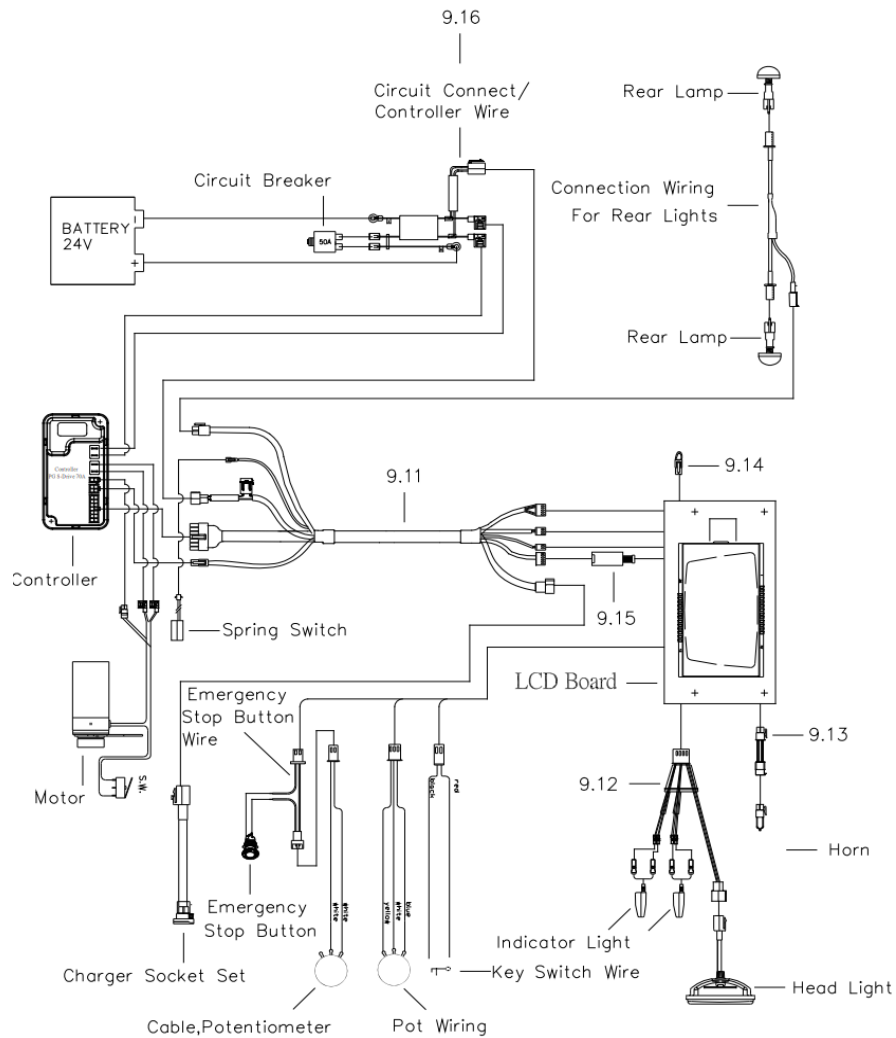

CE-D09 Spare parts list

Identification number: TCF-VOMNL-0909-21D
 Product group: Mobility Scooter
 Productname: Excel Galaxy Citifyler EVO
 Batchnumber: From 6901

Motor & Transaxle

Drawing No.	Item No.	Description	Price
8.21	64520010	Controller S-Drive 70 (D51272)	€ 250,02
8.22 to 8.23	-	Not available as spare part	-
8.24	61230139	S-drive sealing kit	€ 7,48

CE-D09 Spare parts list

Identification number: TCF-VOMNL-0909-21D
 Product group: Mobility Scooter
 Productname: Excel Galaxy Citiflyer EVO
 Batchnumber: From 6901

Accessoires

Drawing No.	Item No.	Description	Price
9.05 to 9.06	43701080	Reusable fastener (2"x 660MML) + Velcro tape (FEMALE) (50.8Wx300L)	€ 3,68
9.1	90100030	Crutch holder de-luxe	€ 80,20
9.20 to 9.29	-	Not available as spare part	-

CE-D09 Spare parts list

Identification number: TCF-VOMNL-0909-21D
 Product group: Mobility Scooter
 Productname: Excel Galaxy Citiflyer EVO
 Batchnumber: From 6901

Electric system diagram

Drawing No.	Item No.	Description	Price
9.11	63180134	Main cable loom S840 LCD (LFP4)	€ 75,60
9.12	-	Not available as spare part	-
9.13	63980167	Horn wire	€ 2,27
9.14 to 9.15	-	Not available as spare part	-
9.16	63770870	Circuit connect / controller wire (LFP4)	€ 21,20
-	93810670	Accu 50 Ah/ 24V, LiFePO4	€ 637,61
-	93810357	Charger 8Ah/24V. lithium	€ 273,48