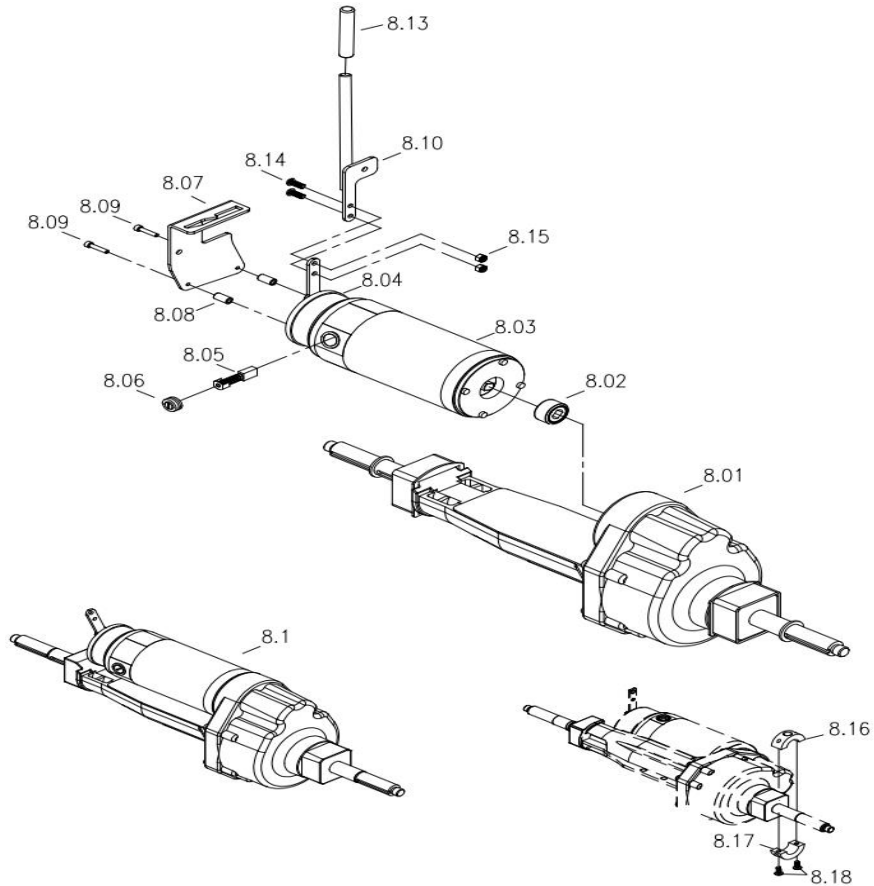

CE-D09 Spare parts list

Identification number: TCF-VOMNL-0909-21D
 Product group: Mobility Scooter
 Productname: Excel Galaxy Citiflyer EVO
 Batchnumber: From 6901

Rear shroud assembly

Drawing No.	Item No.	Description	Price	
7.3	30514186	Rear shroud assembly, Cloud Blue LED S840K VA	€	248,40
	30550314	Rear shroud assembly, Sage Green LED S840K VA	€	248,40
	30554060	Rear shroud assembly, Thunder Grey LED S840K VA	€	248,40
7.21	30514184	Rear shroud, Cloud Blue S840A	€	75,60
	30550310	Rear shroud, Sage Green S840A	€	75,60
	30554056	Rear shroud, Thunder Grey S840A	€	75,60
7.22	61200232	Rear lighting assembly	€	73,60
7.23	-	Not available as spare part	-	
7.24	63453047	Connection wiring for rear lights	€	7,60
7.25 to 7.32	-	Not available as spare part	-	
7.4	31328001	Battery cover assembly S840T (LFP4)	€	31,60
7.35	43690766	Battery cover S840A (LFP4)	€	25,60
7.36 to 7.38	-	Not available as spare part	-	
7.39	43690767	Fender cover S840A	€	18,40
7.40	-	Not available as spare part	-	

CE-D09 Spare parts list

Identification number: TCF-VOMNL-0909-21D
 Product group: Mobility Scooter
 Productname: Excel Galaxy Citifyler EVO
 Batchnumber: From 6901

Motor & Transaxle

Drawing No.	Item No.	Description	Price
8.1	62009125	Transaxle assembly	€ 1.167,57
8.01	62201263	Transaxle (M419)	€ 400,98
8.02	93132030	Clutch between motor and transaxle	€ 17,98
8.03	62109104	Motor assembly	€ 486,00
8.04	62300034	Electric Magnetix brake 4NM	€ 103,78
8.05 to 8.06	-	Not available as spare part	-
8.07	99090740	Mounting plate for freewheel lever	€ 6,40
8.08 to 8.18	-	Not available as spare part	-