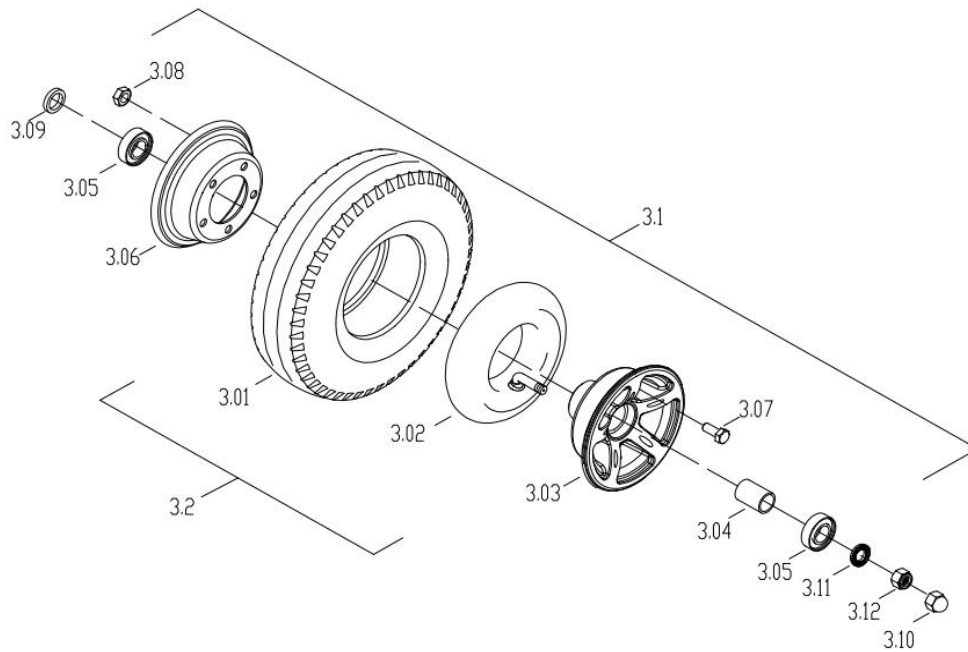

CE-D09 Spare parts list

Identification number: TCF-VOMNL-0909-21D
Product group: Mobility Scooter
Productname: Excel Galaxy Citiflyer EVO
Batchnumber: From 6901

Front wheel assembly

Drawing No.	Item No.	Description	Price	
3.1	33100969	Front wheel assembly 3.00-4 puncture resistant (2 pcs)	€	93,20
3.2	33000165	Pneumatic set 3.00-4 (260x85) C248 black, puncture resistant	€	58,80
3.01	44689212	Tire only 3.00-4 (260x85) black, puncture resistant	€	46,84
3.02	44689134	Inner tube 3.00-4	€	13,21
3.03 to 3.04	-	Not available as spare part	-	
3.05	53300028	Bearing set for the front wheel (set of 2 pieces)	€	6,90
3.06	41200535	Steel center, Black	€	4,31
3.07 to 3.08	-	Not available as spare part	-	
3.09, 3.11 to 3.12	53210003	Mounting front suspension system (set left/right)	€	3,95
3.10	-	Not available as spare part	-