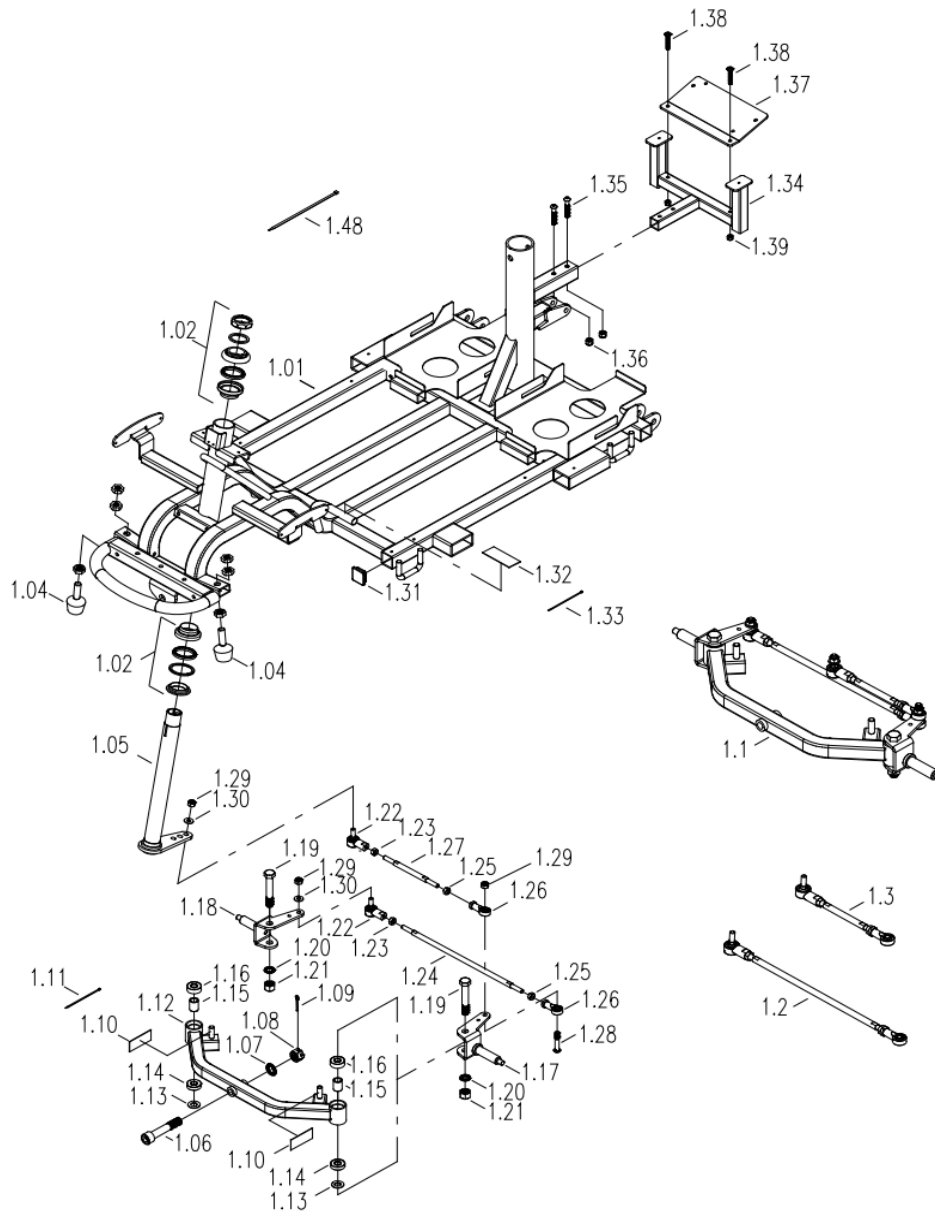

CE-D09 Spare parts list

Identification number: TCF-VOMNL-0909-21D
 Product group: Mobility Scooter
 Productname: Excel Galaxy Citiflyer EVO
 Batchnumber: From 6901

Main frame assembly

Drawing No.	Item No.	Description	Price
1.01	30303477	Frame set (ED) S840J	€ 394,80
1.02	53400024	Bearing set of the bearing house	€ 5,80
1.03 to 1.04	-	Not available as spare part	-
1.05	99710050	Steering axle assembly	€ 35,38
1.06 to 1.09	-	Not available as spare part	-
1.1	30300732	Front arm assembly	€ 353,81

CE-D09 Spare parts list

Identification number: TCF-VOMNL-0909-21D
 Product group: Mobility Scooter
 Productname: Excel Galaxy Citiflyer EVO
 Batchnumber: From 6901

Main frame assembly

Drawing No.	Item No.	Description	Price
1.10	43700283	Velcro tape (female 1"x27.5Y)	€ 4,32
1.11	-	Not available as spare part	-
1.12	30303378	Front suspension arm, weldment bearing	€ 70,00
1.13 to 1.15	-	Not available as spare part	-
1.16 to 1.17; 1.19 to 1.20	99710100	Front wheel axle, LEFT	€ 123,12
1.16, 1.18; 1.19 to 1.20	99710110	Front wheel axle, RIGHT	€ 123,12
1.2	99080030	Connecting rod long (φ10x350L)	€ 31,89
1.3	99080035	Connecting rod short (φ10x150L)	€ 28,71
1.21 to 1.23, 1.25 to 1.26	-	Not available as spare part	-
1.24	41300115	Connecting rod long (φ10x336L)	€ 4,40
1.27	41300116	Connecting rod short (φ10x150L)	€ 4,32
1.28 to 1.30	-	Not available as spare part	-
1.31	43601061	Square tip for frame (set of 4)	€ 2,81
1.32	43700283	Velcro tape (female 1"x27.5Y)	€ 4,32
1.33	-	Not available as spare part	-
1.34	30303379	Supporting bracket, rear shroud, mounting plate for controll	€ 34,50
1.35 to 1.36	-	Not available as spare part	-
1.37	41280373	Mounting plate, for controller	€ 3,92
1.38 to 1.39	-	Not available as spare part	-