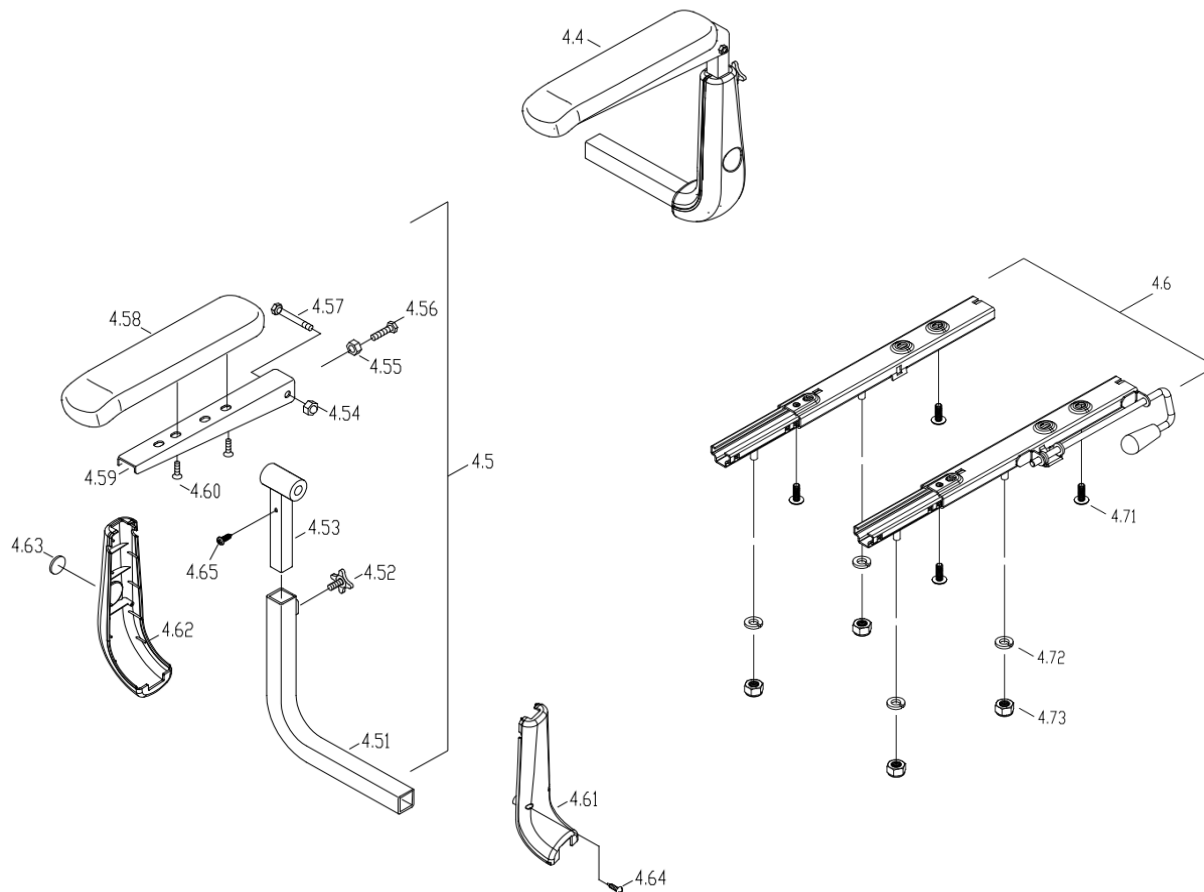

CE-D09 Spare parts list

Identification number: TCF-VOMNL-0909-21D
Product group: Mobility Scooter
Productname: Excel Galaxy Citiflyer EVO
Batchnumber: From 6901

Armrest assembly

Drawing No.	Item No.	Description	Price	
4.4	31000342	Armrest assembly LEFT	€	73,60
4.5	31000343	Armrest assembly RIGHT	€	73,60
4.51	-	Not available as spare part	-	
4.52	43600317	Knob (M8x15L)	€	1,80
4.53 to 4.57	-	Not available as spare part	-	
4.58	93131370	Armpad	€	33,20
4.59 to 4.60	-	Not available as spare part	-	
4.61	43610502	Protective cover armrest LEFT	€	1,76
	43610503	Protective cover armrest Right	€	1,76
4.62	43610500	Protective shroud LEFT	€	2,08
	43610501	Protective shroud RIGHT	€	2,08
4.63 to 4.65	-	Not available as spare part	-	
4.6	41700077	Slide mechanism assembly with release lever	€	43,20
4.71 to 4.73	-	Not available as spare part	-