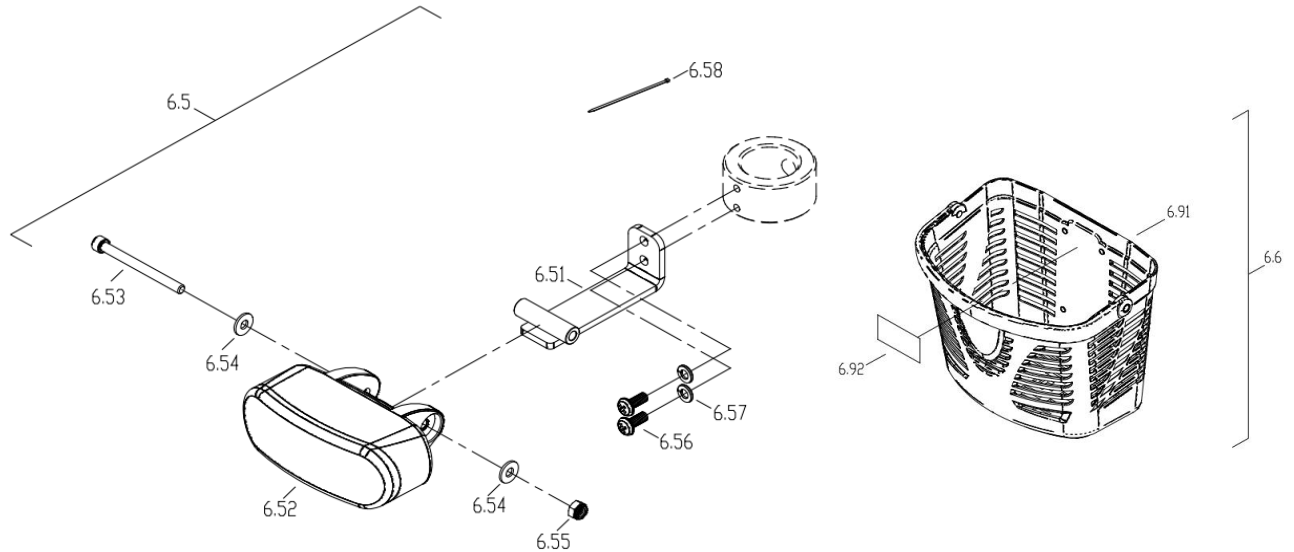

CE-D09 Spare parts list

Identification number: TCF-VOMNL-0909-21D
Product group: Mobility Scooter
Productname: Excel Galaxy Citiflyer EVO
Batchnumber: From 6901

Head light assembly & basket

Drawing No.	Item No.	Description	Price	
6.5	33700532	Head light assembly	€	88,80
6.51	30303383	Headlight bracket assembly	€	19,88
6.52	61200157	Head light	€	38,88
6.53 to 6.58	-	Not available as spare part	-	-
6.6	-	Not available as spare part	-	-
6.91	7543780088	Basket, plastic	€	36,58
6.92	-	Not available as spare part	-	-