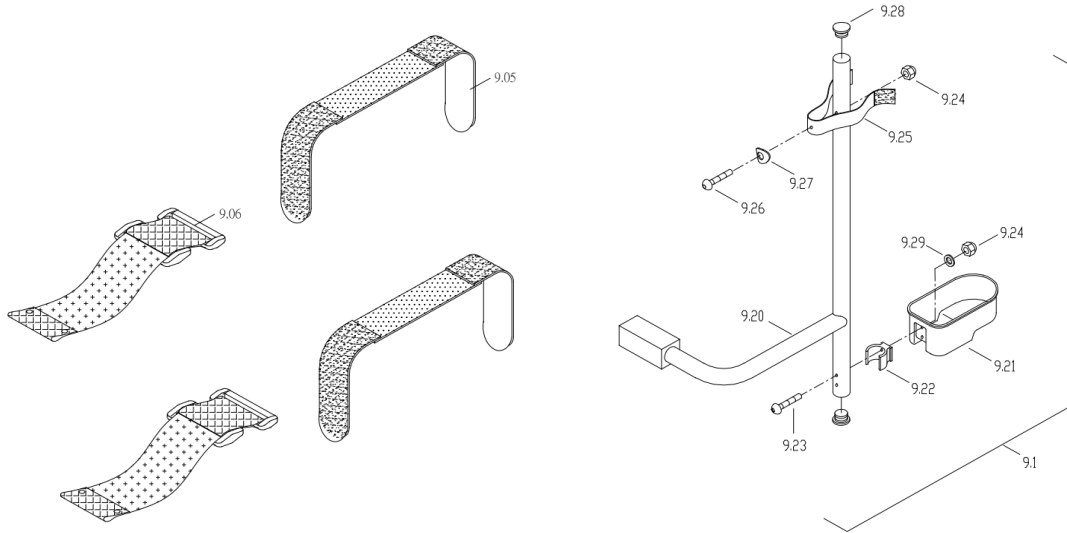

CE-D09 Spare parts list

Identification number: TCF-VOMNL-0909-21D
 Product group: Mobility Scooter
 Productname: Excel Galaxy Citifyler EVO
 Batchnumber: From 6901

Motor & Transaxle

Drawing No.	Item No.	Description	Price
8.21	64520010	Controller S-Drive 70 (D51272)	€ 250,02
8.22 to 8.23	-	Not available as spare part	-
8.24	61230139	S-drive sealing kit	€ 7,48

CE-D09 Spare parts list

Identification number: TCF-VOMNL-0909-21D
 Product group: Mobility Scooter
 Productname: Excel Galaxy Citiflyer EVO
 Batchnumber: From 6901

Accessoires

Drawing No.	Item No.	Description	Price
9.05 to 9.06	43701080	Reusable fastener (2"x 660MML) + Velcro tape (FEMALE) (50.8Wx300L)	€ 3,68
9.1	90100030	Crutch holder de-luxe	€ 80,20
9.20 to 9.29	-	Not available as spare part	-