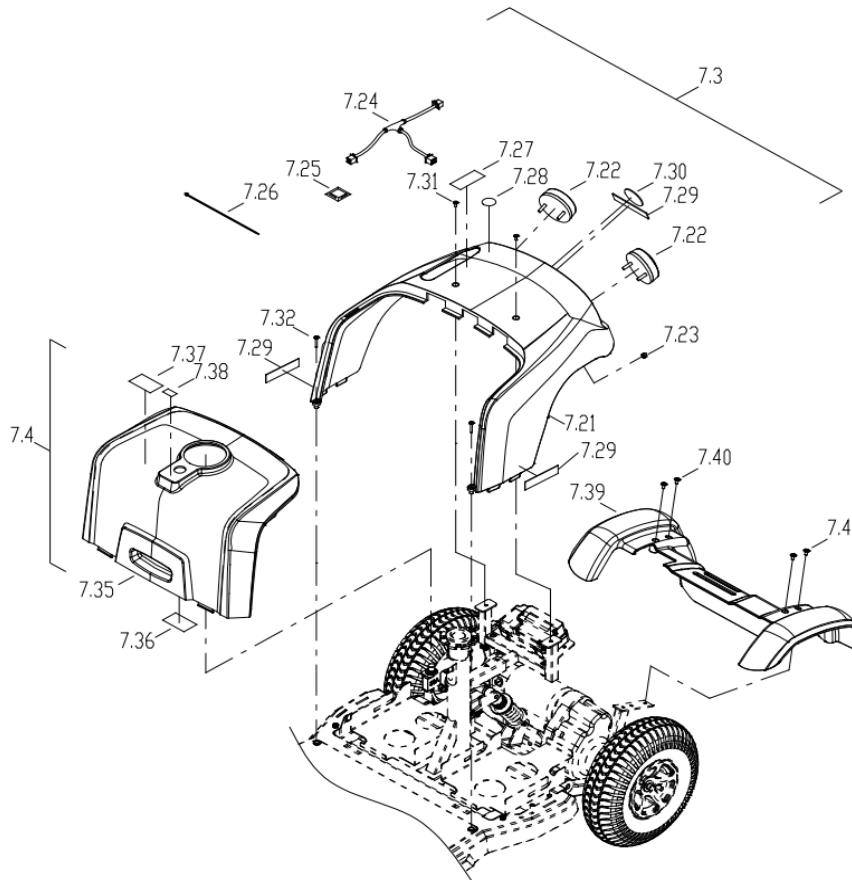

CE-D09 Spare parts list

Identification number: TCF-VOMNL-0909-21D
Product group: Mobility Scooter
Productname: Excel Galaxy Citiflyer EVO
Batchnumber: From 6901

Rear shroud assembly

Drawing No.	Item No.	Description	Price	
7.3	30514186	Rear shroud assembly, Cloud Blue LED S840K VA	€	248,40
	30550314	Rear shroud assembly, Sage Green LED S840K VA	€	248,40
	30554060	Rear shroud assembly, Thunder Grey LED S840K VA	€	248,40
7.21	30514184	Rear shroud, Cloud Blue S840A	€	75,60
	30550310	Rear shroud, Sage Green S840A	€	75,60
	30554056	Rear shroud, Thunder Grey S840A	€	75,60
7.22	61200232	Rear lighting assembly	€	73,60
7.23	-	Not available as spare part	-	
7.24	63453047	Connection wiring for rear lights	€	7,60
7.25 to 7.32	-	Not available as spare part	-	
7.4	31328001	Battery cover assembly S840T (LFP4)	€	31,60
7.35	43690766	Battery cover S840A (LFP4)	€	25,60
7.36 to 7.38	-	Not available as spare part	-	
7.39	43690767	Fender cover S840A	€	18,40
7.40	-	Not available as spare part	-