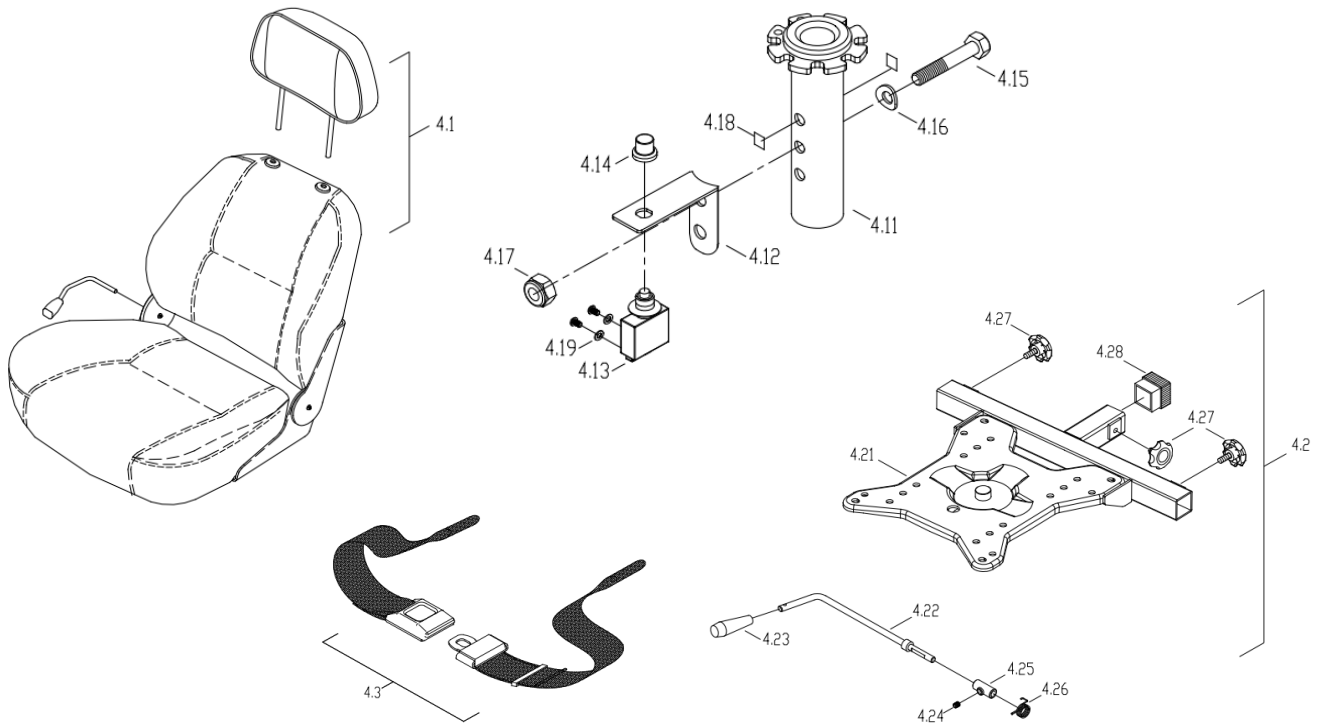

CE-D09 Spare parts list

Identification number: TCF-VOMNL-0909-21D
 Product group: Mobility Scooter
 Productname: Excel Galaxy Citiflyer EVO
 Batchnumber: From 6901

Rear wheel assembly

Drawing No.	Item No.	Description	Price	
3.3	32600657	Rear wheel assembly 3.00-4 puncture resistant (2 pcs)	€	90,00
3.4	33000165	Pneumatic set 3.00-4 (260x85) C248 black, puncture resistant	€	58,80
3.13	44689212	Tire only 3.00-4 (260x85) black, puncture resistant	€	46,84
3.14	44689134	Inner tube 3.00-4	€	13,21
3.15 to 3.17	-	Not available as spare part	-	
3.18	41200535	Steel center, Black	€	4,31
3.19 to 3.20	-	Not available as spare part	-	

CE-D09 Spare parts list

Identification number: TCF-VOMNL-0909-21D
 Product group: Mobility Scooter
 Productname: Excel Galaxy Citiflyer EVO
 Batchnumber: From 6901

Seat assembly

Drawing No.	Item No.	Description	Price
4.1	93130861	Excellence seat with angle adjust backr and headr	€ 870,65
4.11	32101023	Upper seat post	€ 29,80
4.12	-	Not available as spare part	-
4.13	61128007	Electronic assembly, circuit breaker complete RIGHT	€ 12,20
4.14	61210201	Cover breaker button without nut (LB-D-11S)	€ 1,72
4.15 to 4.19	-	Not available as spare part	-
4.2	93130870	Seat base, including fixation lever	€ 170,55
4.21	32103017	Seat plate	€ 64,00
4.22	24210002	Release lever "L" type	€ 6,32
4.23	41300204	Assembly lever for the frame	€ 4,86
4.24 to 4.26	-	Not available as spare part	-
4.27	43600270	Knob (M10*13L)	€ 1,40
4.28	43600306	Square plug (30x30)	€ 0,36
4.3	90360200	Seat fixationbelt, quick release (loop fixation)	€ 17,63