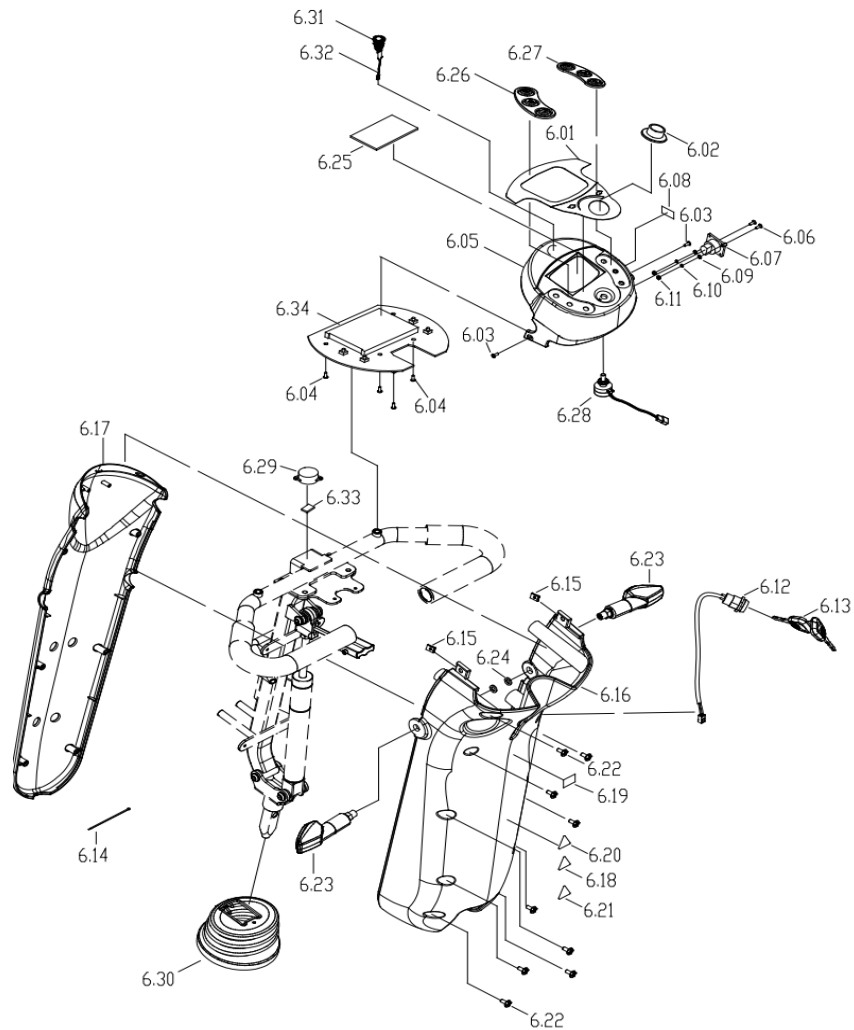

CE-D09 Spare parts list

Identification number: TCF-VOMNL-0909-21D
 Product group: Mobility Scooter
 Productname: Excel Galaxy Citiflyer EVO
 Batchnumber: From 6901

Tiller assembly

Drawing No.	Item No.	Description	Price	
5.1	-	Not available as spare part	-	
5.01	33503152	Tiller handle assembly	€	54,40
5.02	45700102	Foaming tube	€	1,96
5.03	43600037	7/8" plug, black	€	0,20
5.04 to 5.05	-	Not available as spare part	-	
5.06	33503169	Tiller assembly	€	81,20
5.07	41300366	Elevating cylinder	€	53,60
5.08 to 5.14	-	Not available as spare part	-	
5.16	33503141	Lower lever bracker tiller	€	26,36
5.17	93131900	Basket bracket 2 pieces	€	24,90
5.18 to 5.22	-	Not available as spare part	-	
5.23	43601255	Throttle lever set	€	10,04
5.24	-	Not available as spare part	-	
5.26 to 5.27	91010970	Mirror set, LEFT and RIGHT	€	36,56
5.28 to 5.29	-	Not available as spare part	-	
5.09, 5.14, 5.16, 5.20	33503M10	Fixing assembly of tiller	€	52,00

CE-D09 Spare parts list

Identification number: TCF-VOMNL-0909-21D
 Product group: Mobility Scooter
 Productname: Excel Galaxy Citiflyer EVO
 Batchnumber: From 6901

Tiller assembly

Drawing No.	Item No.	Description	Price
6.01	75171570	Dashboard sticker	€ 14,40
6.02	7561188009	Speed adjustment knob	€ 6,90
6.03 to 6.04	-	Not available as spare part	-
6.05	26051M32	Upper dashboard only S745/EMG	€ 13,80
6.06	-	Not available as spare part	-
6.07	33700498	Charge plug LFP4	€ 34,00
6.08 to 6.11	-	Not available as spare part	-
6.12	97061880	Ignition barrel	€ 29,05
6.13	33700217	Key set	€ 2,64
6.14 to 6.15	-	Not available as spare part	-