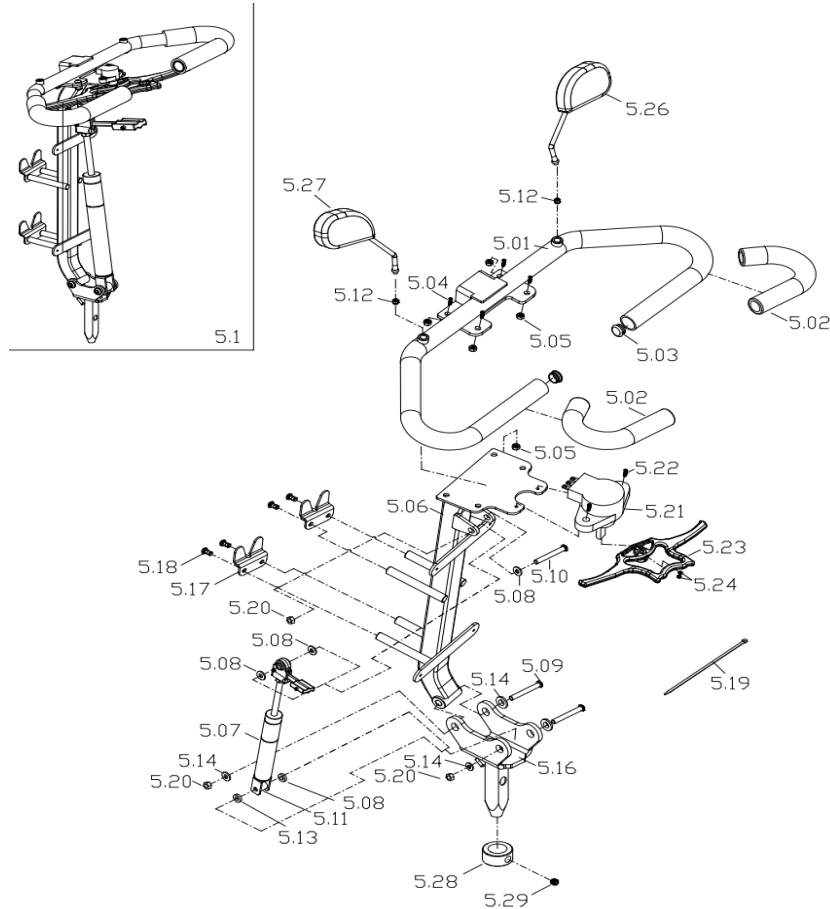

CE-D09 Spare parts list

Identification number: TCF-VOMNL-0909-21D
Product group: Mobility Scooter
Productname: Excel Galaxy Citiflyer EVO
Batchnumber: From 6901

Tiller assembly

Drawing No.	Item No.	Description	Price	
5.1	-	Not available as spare part	-	
5.01	33503152	Tiller handle assembly	€	54,40
5.02	45700102	Foaming tube	€	1,96
5.03	43600037	7/8" plug, black	€	0,20
5.04 to 5.05	-	Not available as spare part	-	
5.06	33503169	Tiller assembly	€	81,20
5.07	41300366	Elevating cylinder	€	53,60
5.08 to 5.14	-	Not available as spare part	-	
5.16	33503141	Lower lever bracker tiller	€	26,36
5.17	93131900	Basket bracket 2 pieces	€	24,90
5.18 to 5.22	-	Not available as spare part	-	
5.23	43601255	Throttle lever set	€	10,04
5.24	-	Not available as spare part	-	
5.26 to 5.27	91010970	Mirror set, LEFT and RIGHT	€	36,56
5.28 to 5.29	-	Not available as spare part	-	
5.09, 5.14, 5.16, 5.20	33503M10	Fixing assembly of tiller	€	52,00