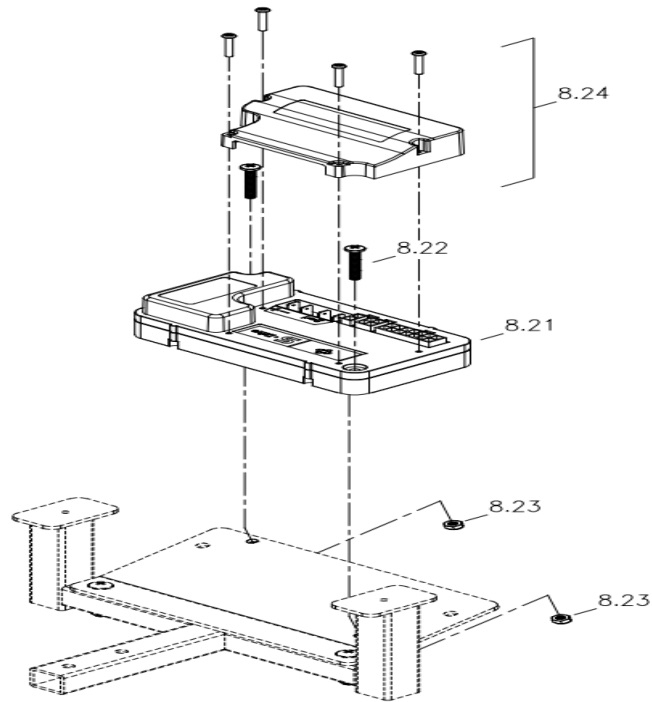

CE-D09 Spare parts list

Identification number: TCF-VOMNL-0909-21D
Product group: Mobility Scooter
Productname: Excel Galaxy Citifyler EVO
Batchnumber: From 6901

Motor & Transaxle

Drawing No.	Item No.	Description	Price
8.21	64520010	Controller S-Drive 70 (D51272)	€ 250,02
8.22 to 8.23	-	Not available as spare part	-
8.24	61230139	S-drive sealing kit	€ 7,48