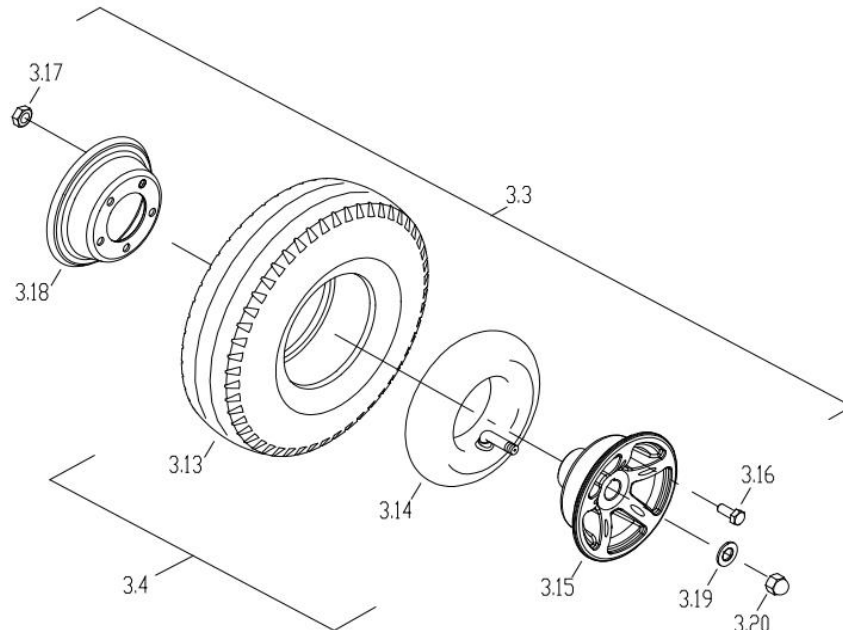

CE-D09 Spare parts list

Identification number: TCF-VOMNL-0909-21D
 Product group: Mobility Scooter
 Productname: Excel Galaxy Citiflyer EVO
 Batchnumber: From 6901

Front wheel assembly

Drawing No.	Item No.	Description	Price	
3.1	33100969	Front wheel assembly 3.00-4 puncture resistant (2 pcs)	€	93,20
3.2	33000165	Pneumatic set 3.00-4 (260x85) C248 black, puncture resistant	€	58,80
3.01	44689212	Tire only 3.00-4 (260x85) black, puncture resistant	€	46,84
3.02	44689134	Inner tube 3.00-4	€	13,21
3.03 to 3.04	-	Not available as spare part	-	
3.05	53300028	Bearing set for the front wheel (set of 2 pieces)	€	6,90
3.06	41200535	Steel center, Black	€	4,31
3.07 to 3.08	-	Not available as spare part	-	
3.09, 3.11 to 3.12	53210003	Mounting front suspension system (set left/right)	€	3,95
3.10	-	Not available as spare part	-	

CE-D09 Spare parts list

Identification number: TCF-VOMNL-0909-21D
 Product group: Mobility Scooter
 Productname: Excel Galaxy Citiflyer EVO
 Batchnumber: From 6901

Rear wheel assembly

Drawing No.	Item No.	Description	Price	
3.3	32600657	Rear wheel assembly 3.00-4 puncture resistant (2 pcs)	€	90,00
3.4	33000165	Pneumatic set 3.00-4 (260x85) C248 black, puncture resistant	€	58,80
3.13	44689212	Tire only 3.00-4 (260x85) black, puncture resistant	€	46,84
3.14	44689134	Inner tube 3.00-4	€	13,21
3.15 to 3.17	-	Not available as spare part	-	
3.18	41200535	Steel center, Black	€	4,31
3.19 to 3.20	-	Not available as spare part	-	