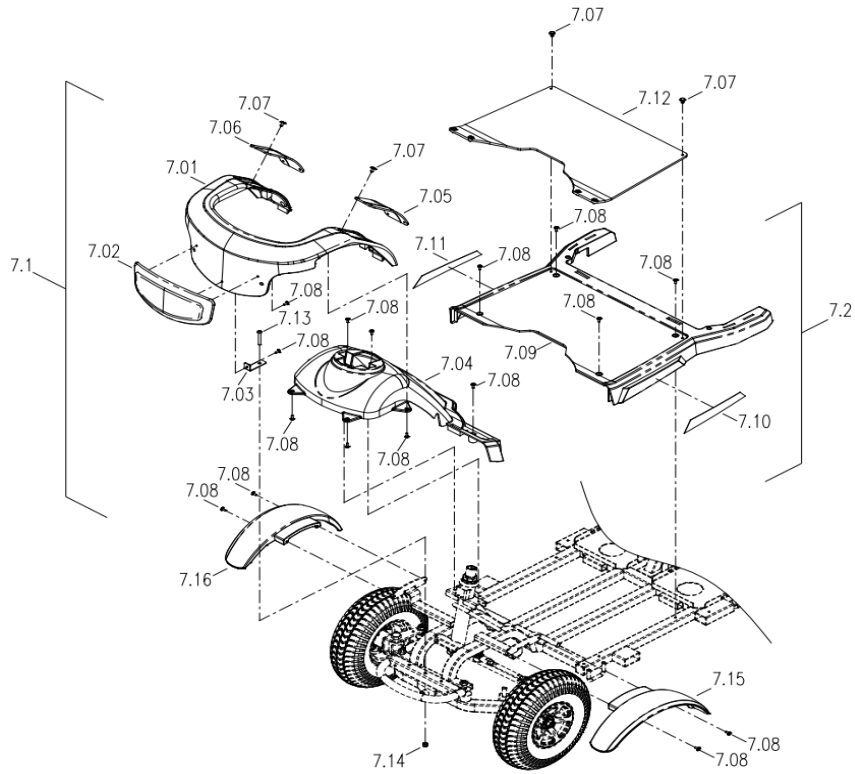

CE-D09 Spare parts list

Identification number: TCF-VOMNL-0909-21D
Product group: Mobility Scooter
Productname: Excel Galaxy Citiflyer EVO
Batchnumber: From 6901

Front shroud assembly

Drawing No.	Item No.	Description	Price	
7.1	30514181	Front shroud assembly, Cloud Blue S840A	€	125,20
	30550307	Front shroud assembly, Sage Green S840A	€	125,20
	30554053	Front shroud assembly, Thunder Grey S840A	€	125,20
7.01	30514182	Front shroud, Cloud Blue S840A	€	58,80
	30550309	Front shroud, Sage Green S840A	€	58,80
	30554055	Front shroud, Thunder Grey S840A	€	58,80
7.02	30514171	Decorative plate, Cloud Blue Metallic S847	€	8,00
	30550297	Decorative plate, Sage Green Metallic S847	€	8,00
	30554044	Decorative plate, Thunder Grey Metallic S847	€	8,00
7.03 to 7.04	-	Not available as spare part	-	
7.05	44689141	Front rubber mat LEFT, BLACK	€	6,44
7.06	44689137	Front rubber mat RIGHT BLACK	€	6,44
7.07 to 7.08	-	Not available as spare part	-	
7.09	43690765	Front shroud (REAR) black S840A	€	30,00
7.10	75171325	Label refelctor WHITE LEFT	€	1,44
7.11	75171326	Label reflector WHITE RIGHT	€	1,44
7.12	44689136	Rubber mat, black	€	52,49
7.15	43690762	Front fender LEFT	€	7,40
7.16	43690763	Front fender RIGHT	€	7,40
7.2	31300023	Front shroud assembly (REAR) black S840A	€	36,00