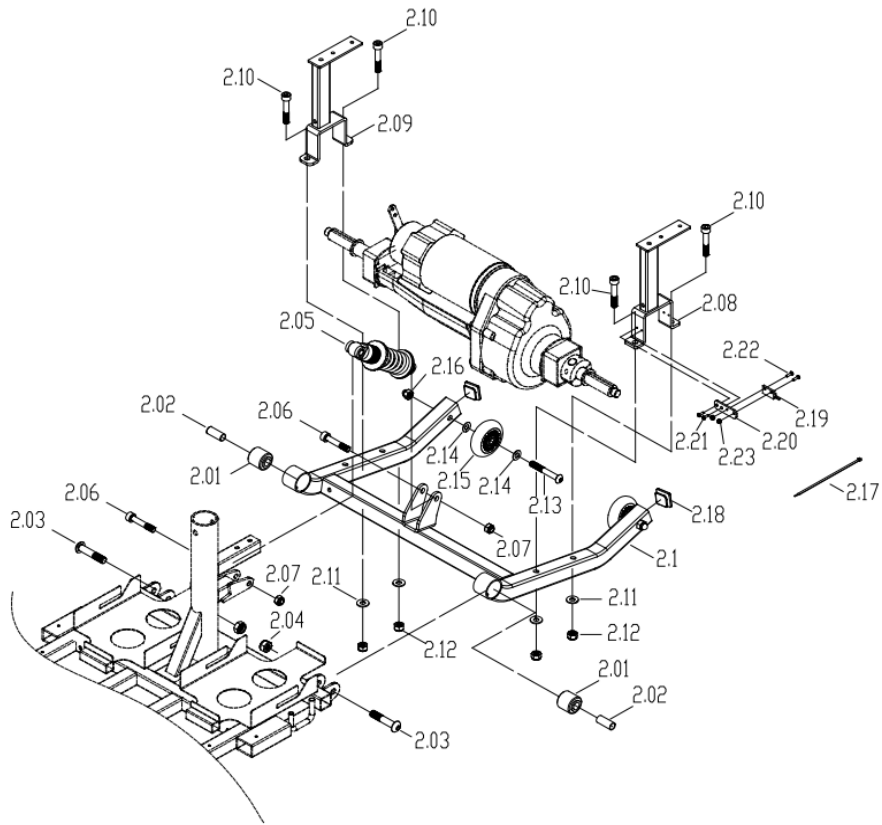

CE-D09 Spare parts list

Identification number: TCF-VOMNL-0909-21D
Product group: Mobility Scooter
Productname: Excel Galaxy Citiflyer EVO
Batchnumber: From 6901

Transaxle

Drawing No.	Item No.	Description	Price	
2.1	30403176	Tube frame transaxle assembly, mounting bracket	€	95,60
2.01 to 2.04	-	Not available as spare part	-	
2.05	41780085	Suspension, black 140L (1500 LBS/IN)	€	72,40
2.06 to 2.07	-	Not available as spare part	-	
2.08 & 2.10 to 2.12	30303474	Wheel cover support assembly LEFT	€	28,08
2.09 to 2.12	30303382	Wheel cover support assembly RIGHT	€	26,00
2.13 to 2.16	43620030	Anti-tipper wheel with bearing set (60x18W)	€	8,64
2.17	-	Not available as spare part	-	
2.18	43601062	Plug (set of 2)	€	0,80
2.19	61090063	Sensor for odometer	€	11,39
2.20	41200487	Bracket for sensor odometer	€	2,60
2.21 to 2.23	-	Not available as spare part	-