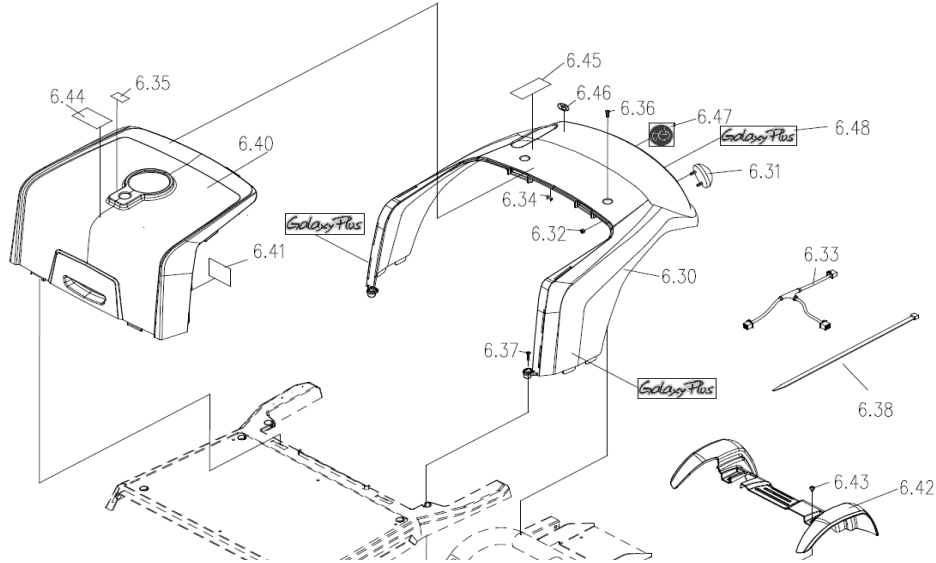

CE-D09 Spare parts list

Identification number: TCF-VOMNL-0975-23D
Product group: Mobility Scooter
Productname: Excel Galaxy Plus EVO 3
Batchnumber: From 7065

Rear shroud assembly

Drawing No.	Item No.	Description	Purchase price
6.30	30554045	Rear shroud Thunder Grey	€ 115,80
6.31	7561200199	Taillight assembly	€ 107,65
6.33	7563453018	Taillight cable	€ 12,33
6.32; 6.34 to	-	Not available as spare part	-
6.38 to 6.41	-	Not available as spare part	-
6.40	7543690208	Battery cover	€ 40,34
6.42 to 6.43	7543690209	Fender cover	€ 26,14
6.44 to 6.50	-	Not available as spare part	-