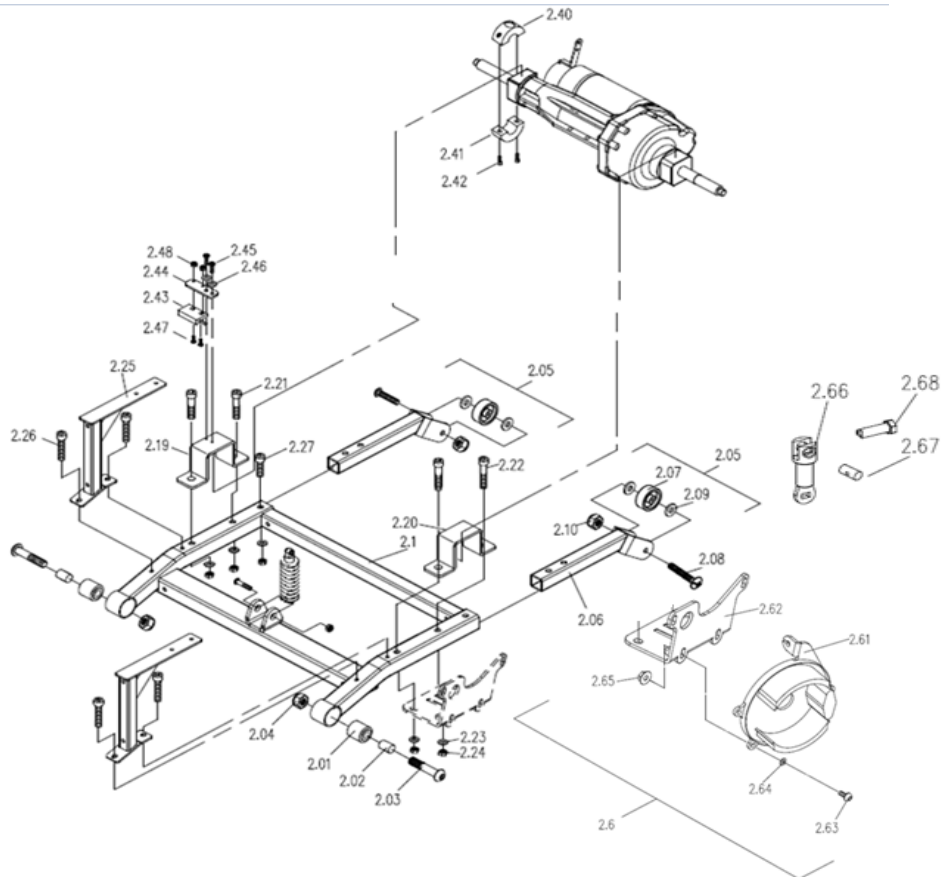

CE-D09 Spare parts list

Identification number: TCF-VOMNL-0975-23D
 Product group: Mobility Scooter
 Productname: Excel Galaxy Plus EVO 3
 Batchnumber: From 7065

Front wheel assembly

Drawing No.	Item No.	Description	Purchase price
1.40	33100964	Front wheel assembly with front fork	€ 296,08
1.41 to 1.42	-	Not available as spare part	-
1.43	44689238	Inner and outer tire 3.00-8 Puncture resistant	€ 86,40
1.45; 1.48; 1.49	-	Not available as spare part	-
1.46; 1.47; 1.50; 1.51; 1.56	93130540	Front wheel axle complete including spacers and screws	€ 34,59
1.52	30505021	Rim cover front (2pcs)	€ 16,80
1.53 to 1.54	-	Not available as spare part	-
1.55	41780026	Front fork assembly	€ 109,29
1.56 to 1.58	-	Not available as spare part	-

CE-D09 Spare parts list

Identification number: TCF-VOMNL-0975-23D
 Product group: Mobility Scooter
 Productname: Excel Galaxy Plus EVO 3
 Batchnumber: From 7065

Bumper assembly

Drawing No.	Item No.	Description	Purchase price
1.65 to 1.76; 2.30 to 2.33	99730110	Bumper kit	€ 304,44

CE-D09 Spare parts list

Identification number: TCF-VOMNL-0975-23D
 Product group: Mobility Scooter
 Productname: Excel Galaxy Plus EVO 3
 Batchnumber: From 7065

Rear frame assembly

Drawing No.	Item No.	Description		Purchase price
2.1	99751370	Rear frame	€	155,76
2.01 to 2.04	-	Not available as spare part		-
2.05	7530400350	Anti-tipper, set of 2 (left and right)	€	62,71
2.07 to 2.10	-	Not available as spare part		-
2.19 to 2.20	41200494	Assembly for Meteor M4 transaxle	€	12,32
2.21 to 2.24	-	Not available as spare part		-
2.25	30403152	Wheel cover support assembly	€	63,56
2.26	-	Not available as spare part		-
2.40 & 2.41	41300442	Magnet for sensor odometer	€	26,68
2.42	-	Not available as spare part		-
2.43	61090063	Sensor for odometer	€	11,39
2.44	41200487	Bracket for sensor odometer	€	2,60
2.6	7530403125	Brake assembly	€	99,29
2.61 to 2.65	-	Not available as spare part		-
2.66 to 2.68	7530403051	Brake arm	€	22,16