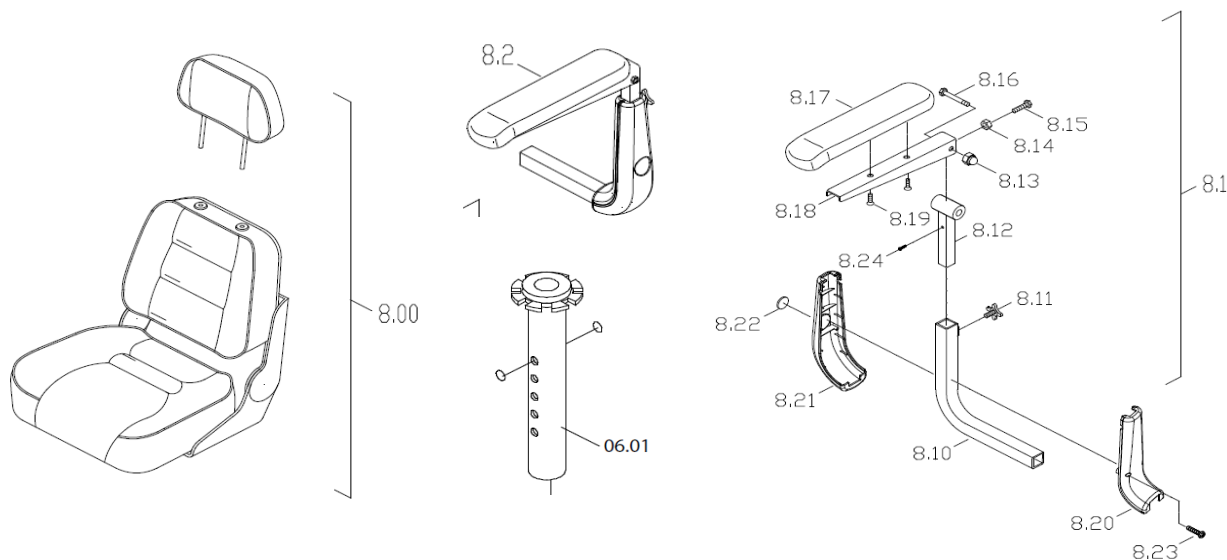

CE-D09 Spare parts list

Identification number: TCF-VOMNL-0975-23D

Product group: Mobility Scooter

Productname: Excel Galaxy Plus EVO 3

Batchnumber: From 7065

Seat assembly

Drawing No.	Item No.	Description	Purchase price
8.00	32228M02	Excellence EVO seat with angle adjust back- and headrest, Black	€ 726,00
6.1	93130755	Seat post suspension assembly	€ 244,13
	95130315	Seat post without suspension assembly	€ 229,98
8.1	93900030	Armrest assembly Right	€ 156,32
8.2	93900020	Armrest assembly Left	€ 156,32
8.10	-	Not available as spare part	-
8.11	95030545	Knob, M8x15L	€ 2,77
8.12 to 8.16	-	Not available as spare part	-
8.17	93131370	Arm pad, Black	€ 33,20
8.18 to 8.19	-	Not available as spare part	-
8.20 to 8.22	95030590	Protective cover armrest, ABS, Black, Left	€ 20,34
	95030595	Protective cover armrest, ABS, Black, RIGHT	€ 20,34
8.23	-	Not available as spare part	-