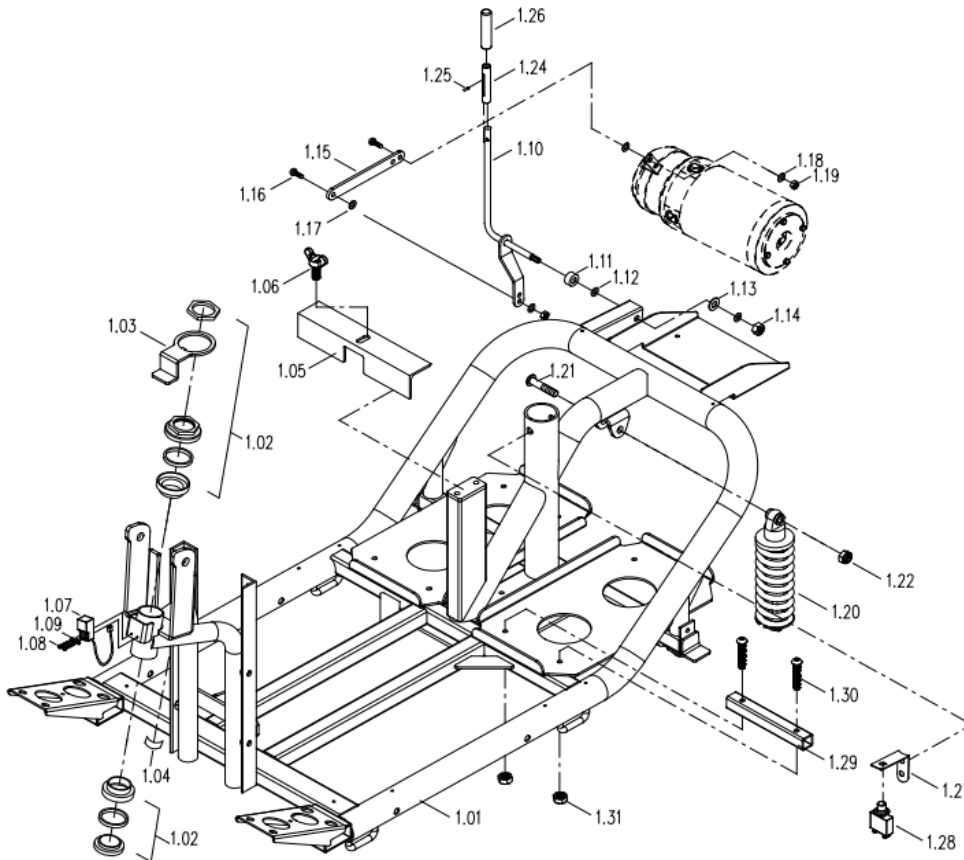

CE-D09 Spare parts list

Identification number: TCF-VOMNL-0975-23D
 Product group: Mobility Scooter
 Productname: Excel Galaxy Plus EVO 3
 Batchnumber: From 7065

Front frame assembly

Drawing No.	Item No.	Description	Purchase price
1.01	30303480	Front Frame (S837A)	€ 778,40
1.02 to 1.03	93130010	Bearing house	€ 35,97
1.04	-	Not available as spare part	-
1.05 to 1.06	7541280201	Battery board	€ 11,72
1.07	7563742003	Sensor for half speed	€ 14,83
1.08 to 1.09	-	Not available as spare part	-
1.10 to 1.15; 1.24 to 1.26	7530303249	Release lever set	€ 35,90
1.16 to 1.19	-	Not available as spare part	-
1.20	7541780027	Suspension	€ 234,96
1.21 to 1.22	-	Not available as spare part	-
1.27 to 1.28	7561230135	Breaker 80A	€ 26,14
1.29 to 1.31	-	Not available as spare part	-

CE-D09 Spare parts list

Identification number: TCF-VOMNL-0975-23D
 Product group: Mobility Scooter
 Productname: Excel Galaxy Plus EVO 3
 Batchnumber: From 7065

Front wheel assembly

Drawing No.	Item No.	Description	Purchase price
1.40	33100964	Front wheel assembly with front fork	€ 296,08
1.41 to 1.42	-	Not available as spare part	-
1.43	44689238	Inner and outer tire 3.00-8 Puncture resistant	€ 86,40
1.45; 1.48; 1.49	-	Not available as spare part	-
1.46; 1.47; 1.50; 1.51; 1.56	93130540	Front wheel axle complete including spacers and screws	€ 34,59
1.52	30505021	Rim cover front (2pcs)	€ 16,80
1.53 to 1.54	-	Not available as spare part	-
1.55	41780026	Front fork assembly	€ 109,29
1.56 to 1.58	-	Not available as spare part	-

CE-D09 Spare parts list

Identification number: TCF-VOMNL-0975-23D
 Product group: Mobility Scooter
 Productname: Excel Galaxy Plus EVO 3
 Batchnumber: From 7065

Bumper assembly

Drawing No.	Item No.	Description	Purchase price
1.65 to 1.76; 2.30 to 2.33	99730110	Bumper kit	€ 304,44