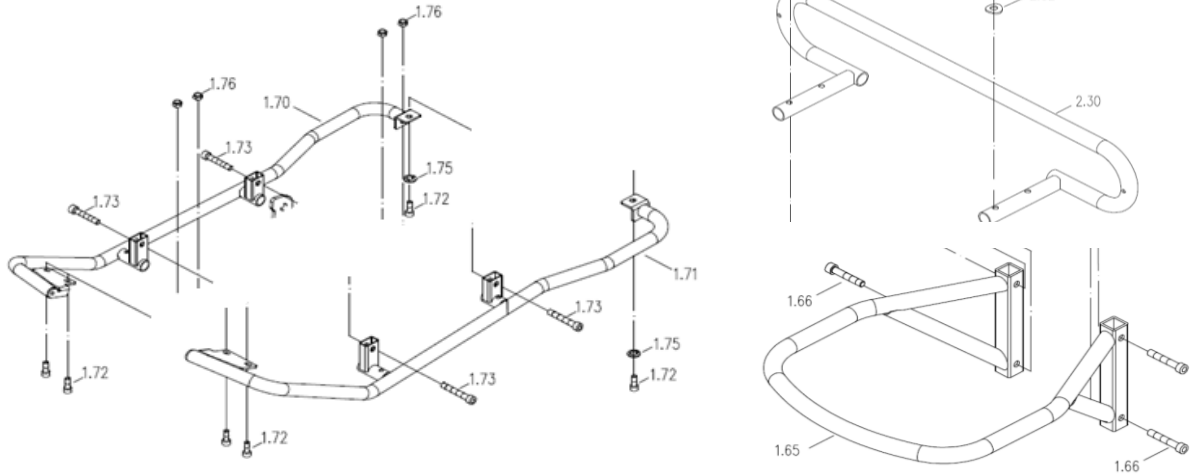

CE-D09 Spare parts list

Identification number: TCF-VOMNL-0975-23D
 Product group: Mobility Scooter
 Productname: Excel Galaxy Plus EVO 3
 Batchnumber: From 7065

Front frame assembly

Drawing No.	Item No.	Description	Purchase price
1.01	30303480	Front Frame (S837A)	€ 778,40
1.02 to 1.03	93130010	Bearing house	€ 35,97
1.04	-	Not available as spare part	-
1.05 to 1.06	7541280201	Battery board	€ 11,72
1.07	7563742003	Sensor for half speed	€ 14,83
1.08 to 1.09	-	Not available as spare part	-
1.10 to 1.15; 1.24 to 1.26	7530303249	Release lever set	€ 35,90
1.16 to 1.19	-	Not available as spare part	-
1.20	7541780027	Suspension	€ 234,96
1.21 to 1.22	-	Not available as spare part	-
1.27 to 1.28	7561230135	Breaker 80A	€ 26,14
1.29 to 1.31	-	Not available as spare part	-

CE-D09 Spare parts list

Identification number: TCF-VOMNL-0975-23D
 Product group: Mobility Scooter
 Productname: Excel Galaxy Plus EVO 3
 Batchnumber: From 7065

Front wheel assembly

Drawing No.	Item No.	Description	Purchase price
1.40	33100964	Front wheel assembly with front fork	€ 296,08
1.41 to 1.42	-	Not available as spare part	-
1.43	44689238	Inner and outer tire 3.00-8 Puncture resistant	€ 86,40
1.45; 1.48; 1.49	-	Not available as spare part	-
1.46; 1.47; 1.50; 1.51; 1.56	93130540	Front wheel axle complete including spacers and screws	€ 34,59
1.52	30505021	Rim cover front (2pcs)	€ 16,80
1.53 to 1.54	-	Not available as spare part	-
1.55	41780026	Front fork assembly	€ 109,29
1.56 to 1.58	-	Not available as spare part	-

CE-D09 Spare parts list

Identification number: TCF-VOMNL-0975-23D
 Product group: Mobility Scooter
 Productname: Excel Galaxy Plus EVO 3
 Batchnumber: From 7065

Bumper assembly

Drawing No.	Item No.	Description	Purchase price
1.65 to 1.76; 2.30 to 2.33	99730110	Bumper kit	€ 304,44