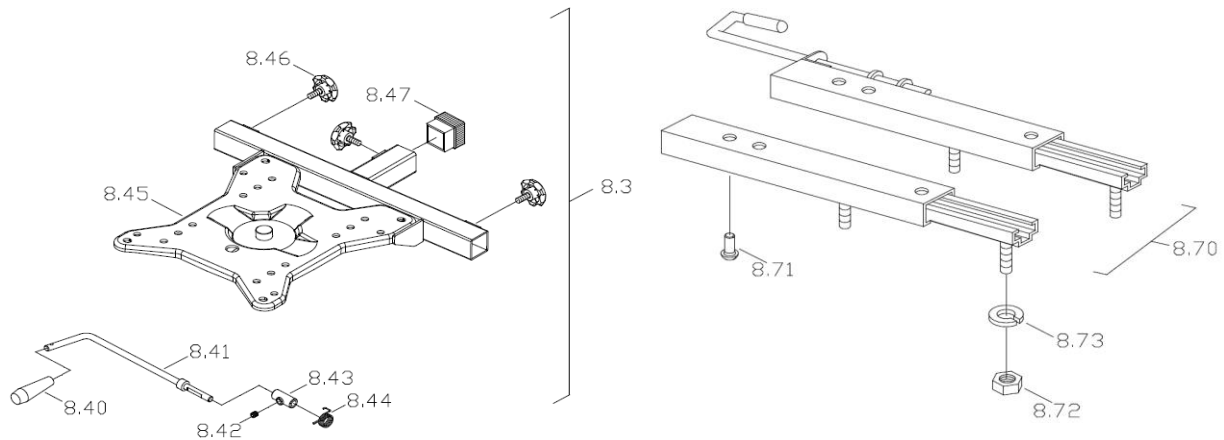

CE-D09 Spare parts list

Identification number: TCF-VOMNL-0975-23D
Product group: Mobility Scooter
Productname: Excel Galaxy Plus EVO 3
Batchnumber: From 7065

Seat assembly

Drawing No.	Item No.	Description	Purchase price
8.3	93130870	Seat base incl. fixation lever	€ 170,55
8.40 to 8.44	99700870	Fixation lever for seat	€ 34,59
8.40	7543690220	Release lever rubber tip	€ 17,69
8.45	-	Not available as spare part	-
8.46	95030510	Knob M10x13L	€ 2,13
8.47	-	Not available as spare part	-
8.70 to 8.73	93130960	Slide mechanism assembly	€ 91,30