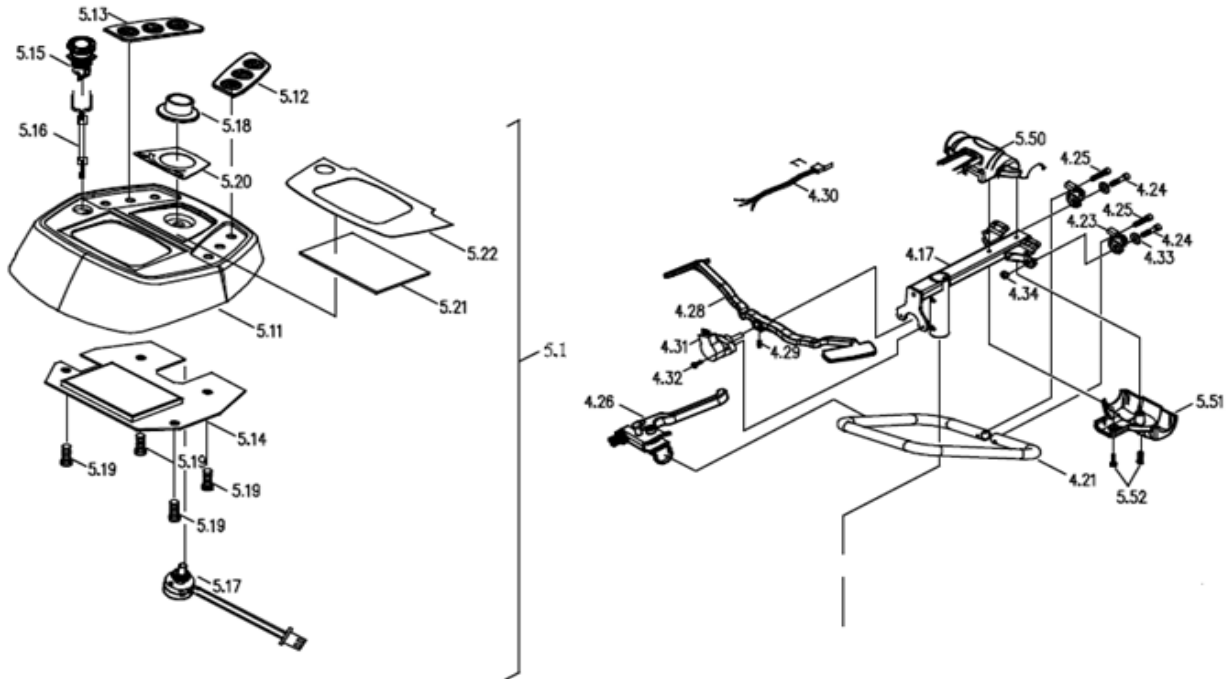

CE-D09 Spare parts list

Identification number: TCF-VOMNL-0975-23D
 Product group: Mobility Scooter
 Productname: Excel Galaxy Plus EVO 3
 Batchnumber: From 7065

Rear wheel assembly

Drawing No.	Item No.	Description	Purchase price	
4.2A	32600652	Rear wheel assembly 3.00-8 puncture resistant	€	313,80
4.2B	32600653	Rear wheel assembly 3.00-8 puncture resistant (with brake)	€	325,20
4.70	44689215	Outer tire 14x3.50-8 puncture resistant (black)	€	102,00
4.71	44600095	Inner tire, 3.00-8	€	36,00
4.72	42589139	Rim cover rear	€	82,80
4.73 to 4.78	-	Not available as spare part		-

CE-D09 Spare parts list

Identification number: TCF-VOMNL-0975-23D
 Product group: Mobility Scooter
 Productname: Excel Galaxy Plus EVO 3
 Batchnumber: From 7065

Tiller assembly

Drawing No.	Item No.	Description	Purchase price
4.17	7533503143	Handle tube support assembly	€ 55,39
4.21	7533503145	Steering wheel with foam	€ 41,28
4.23 to 4.25	-	Not available as spare part	-
4.26	7541780031	Brake lever	€ 17,14
4.28	7543690213	wigwag handle assembly	€ 6,06
4.29	-	Not available as spare part	-
4.30	7563500021	Connecting wire (potentiometer)	€ 1,47
4.31	7561010047	Potentiometer	€ 77,33
4.32 to 4.34	-	Not available as spare part	-
5.1	30500020	Upper dashboard assembly LCD	€ 384,00
5.11	43690651	Upper dashboard only LCD	€ 28,78
5.12	44689191	Key pad (L), LCD	€ 8,88
5.13	44689192	Key pad (R), LCD	€ 8,88
5.14	61108304	PC-Board LCD, S847	€ 265,80
5.15	61098058	Emergency stop button	€ 38,92
5.16	63770837	Cable for emergency stop switch	€ 2,83
5.17	97071700	Speed potentiometer with cable	€ 30,44
5.18	7561188009	Speed adjustment knob	€ 6,90
5.19	-	Not available as spare part	-
5.20	7575171099	Dashboard sticker	€ 3,97
5.21	43690399	LCD cover board	€ 13,23
5.22	75171513	Dashboard foil LCD	€ 22,60
5.50 & 5.51	7543690204	Handle cover Upper	€ 5,22
5.52	-	Not available as spare part	-