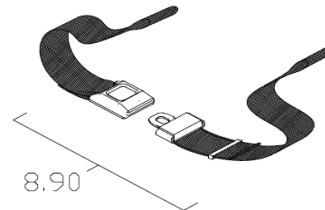

CE-D09 Spare parts list

Identification number: TCF-VOMNL-0975-23D
 Product group: Mobility Scooter
 Productname: Excel Galaxy Plus EVO 3
 Batchnumber: From 7065

Rear shroud assembly

Drawing No.	Item No.	Description	Purchase price
6.30	30554045	Rear shroud Thunder Grey	€ 115,80
6.31	7561200199	Taillight assembly	€ 107,65
6.33	7563453018	Taillight cable	€ 12,33
6.32; 6.34 to	-	Not available as spare part	-
6.38 to 6.41	-	Not available as spare part	-
6.40	7543690208	Battery cover	€ 40,34
6.42 to 6.43	7543690209	Fender cover	€ 26,14
6.44 to 6.50	-	Not available as spare part	-

CE-D09 Spare parts list

Identification number: TCF-VOMNL-0975-23D
 Product group: Mobility Scooter
 Productname: Excel Galaxy Plus EVO 3
 Batchnumber: From 7065

Basket & Seatbelt

Drawing No.	Item No.	Description	Purchase price	
8.90	90360200	Seat fixationbelt, quick release (loop fixation)	€	17,63
9.01	7543780088	Basket front	€	36,58