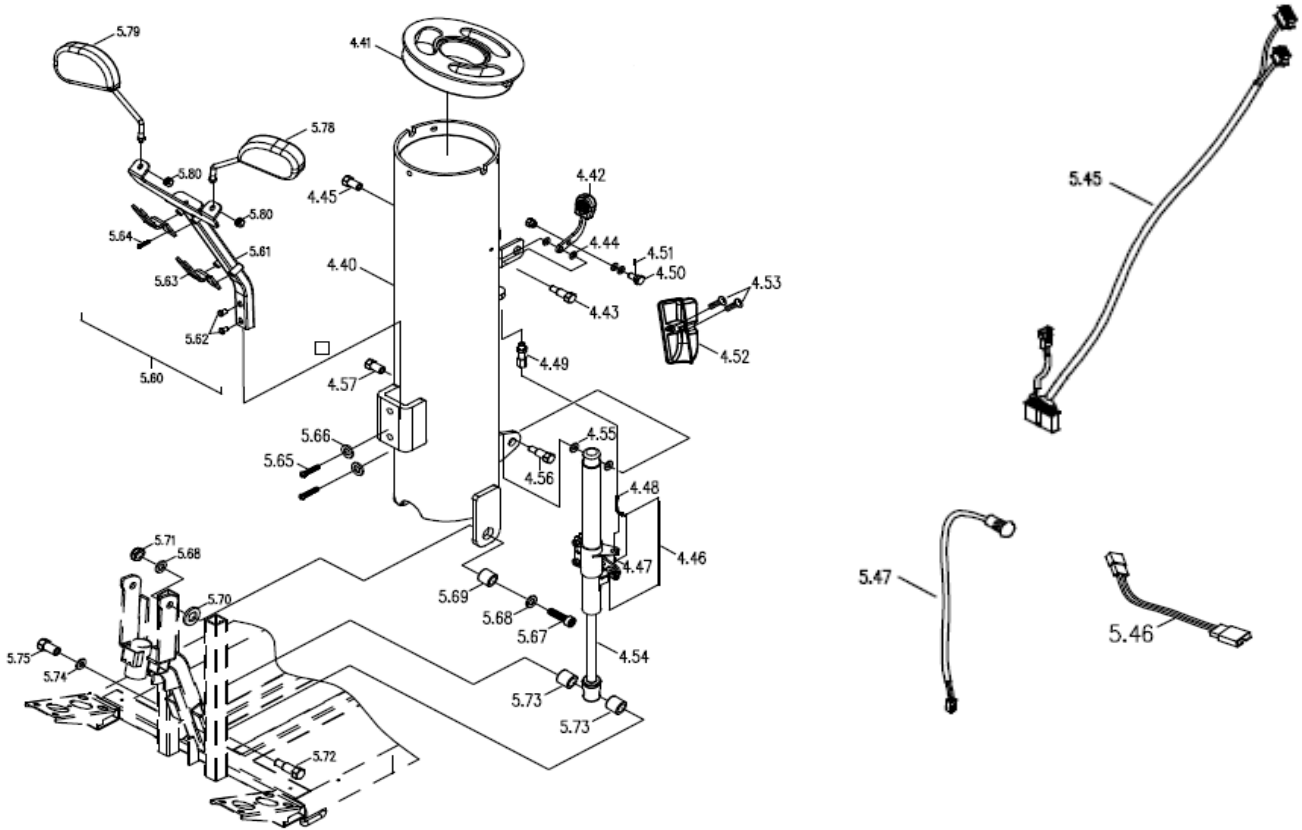

CE-D09 Spare parts list

Identification number: TCF-VOMNL-0975-23D

Product group: Mobility Scooter

Productname: Excel Galaxy Plus EVO 3

Batchnumber: From 7065

Tiller assembly

Drawing No.	Item No.	Description	Purchase price
4.09 to 4.20	7533503142	Steering tube (incl. cross coupling)	€ 192,71
4.22	7545700113	Foam tube, Left	€ 10,86
	7545700114	Foam tube, Right	€ 5,02
4.27	7541780028	Brake cable assembly	€ 12,55
5.23 & 5.24	95130740	Claxon	€ 6,38
5.30	30554065	Dashboard cover front Thunder Grey, S837	€ 45,00
5.31	7543690203	Dashboard cover rear	€ 17,74
5.32	97061880	Ignition barrel	€ 29,05
5.34	7542600001	Key	€ 3,98
5.36 to 5.41	33700498	Charge plug LFP4	€ 34,00
5.42	7561200200	Indicator light, Left	€ 48,08
5.43	7561200201	indicator light, Right	€ 48,08
5.44; 5.48;	-	Not available as spare part	-
5.81 to 5.84	-	Not available as spare part	-

CE-D09 Spare parts list

Identification number: TCF-VOMNL-0975-23D
 Product group: Mobility Scooter
 Productname: Excel Galaxy Plus EVO 3
 Batchnumber: From 7065

Tiller assembly

Drawing No.	Item No.	Description	Purchase price
4.41	7543690212	Guide ring for locking mechanism	€ 2,71
4.42	7533500280	Lock handle	€ 3,34
4.40, 4.45, 4.55 - 4.57, 5.67 - 5.69	69760100	Tiller tube with mounting material	€ 171,81
4.46 - 4.49, 4.54	7541380197	Locking mechanism for tiller adjustment	€ 86,53
4.50 to 4.51	-	Not available as spare part	-
4.52	7543690202	Cover for lock handle (for tiller)	€ 3,34
4.53, 4.54 & 5.44	-	Not available as spare part	-
5.45	63180135	Main cable loom, S847 LCD	€ 119,40
5.46	7563742004	Cable for sensor half speed	€ 14,83
5.47	7563453017	Main cable loom for indicator light	€ 14,01
5.60 to 5.64	7534200249	Basket support bracket assembly	€ 51,21
5.65, 5.66, 5.70 - 5.87	-	Not available as spare part	-
5.78 to 5.79	91010970	Mirror set Left/Right	€ 36,56
-	97510900	Mirror extender	€ 21,06