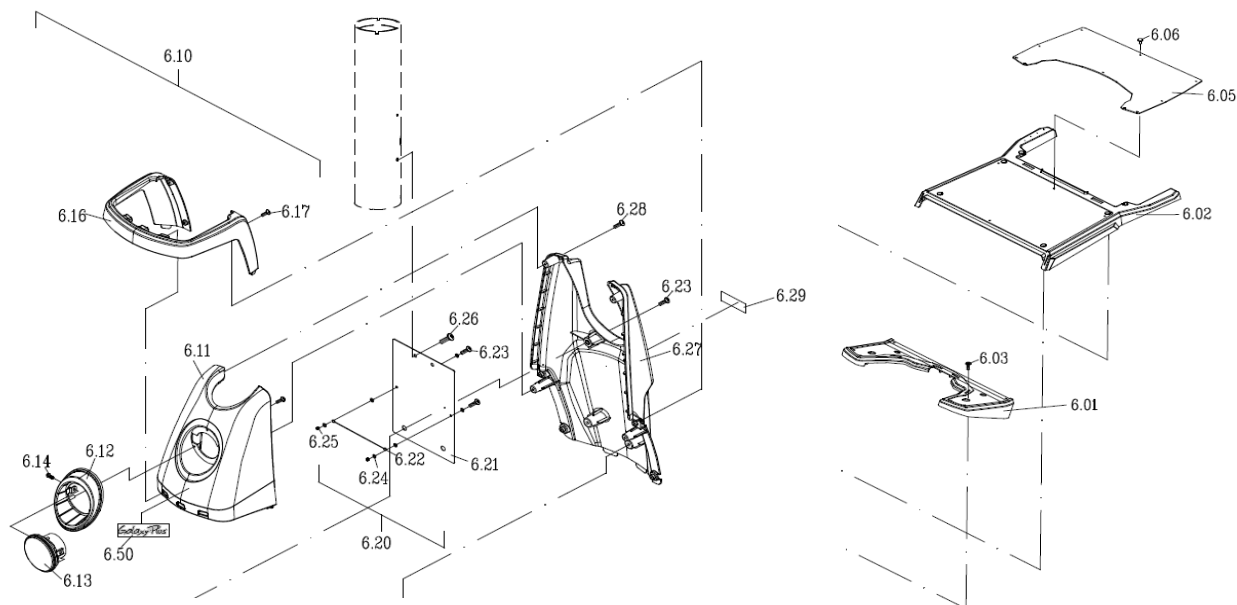

CE-D09 Spare parts list

Identification number: TCF-VOMNL-0975-23D

Product group: Mobility Scooter

Productname: Excel Galaxy Plus EVO 3

Batchnumber: From 7065

Front shroud assembly

Drawing No.	Item No.	Description	Purchase price
6.01	7543690206	Footplate grey (front side)	€ 19,44
6.02	7543690207	Footplate grey (rear side)	€ 43,48
6.03 to 6.04	-	Not available as spare part	-
6.05 to 6.06	7544689060	Rubber mat, Black	€ 58,94
6.10	-	Not available as spare part	-
6.11	30554062	Front shroud cover, Thunder Grey	€ 72,00
6.12 + 6.14	7530519447	Case main light	€ 13,17
6.13	7561200136	Main light assembly 12V/15W	€ 45,99
6.16	7543690210	Front bumper for 3-wheel	€ 18,17
6.17	-	Not available as spare part	-
6.20	34200334	Nylon cover for tiller	€ 8,49
6.21 to 6.26	-	Not available as spare part	-
6.27	7543690201	Front shroud cover, rear side	€ 30,50
6.28 to 6.29	-	Not available as spare part	-
6.50	-	Not available as spare part	-