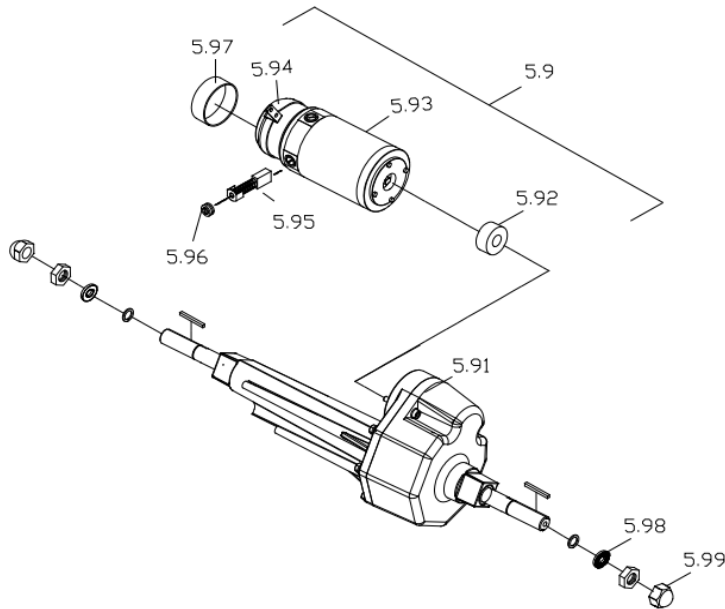

CE-D09 Spare parts list

Identification number: TCF-VOMNL-0975-23D
Product group: Mobility Scooter
Productname: Excel Galaxy Plus EVO 3
Batchnumber: From 7065

Transaxle assembly

Drawing No.	Item No.	Description	Purchase price
5.9	7562009061	Transaxle assembly incl. motor & motorbrake, M405X-10	€ 1.096,36
5.91	7562201205	Transaxle M405 (4P)	€ 454,65
5.92	93132030	Clutch between motor and transaxle	€ 17,98
5.93	7562109044	Motor assembly	€ 609,33
5.94 to 5.97	7562300017	Electricmagnetic brake, 81.6 KGF	€ 218,86
5.95 to 5.96	99702010	Carbon brush including covers (4 pieces) for motor M4A	€ 35,97
5.98 to 5.99	-	Not available as spare part	-
-	99741860	Mounting set for mounting wheel on transaxle	€ 37,30