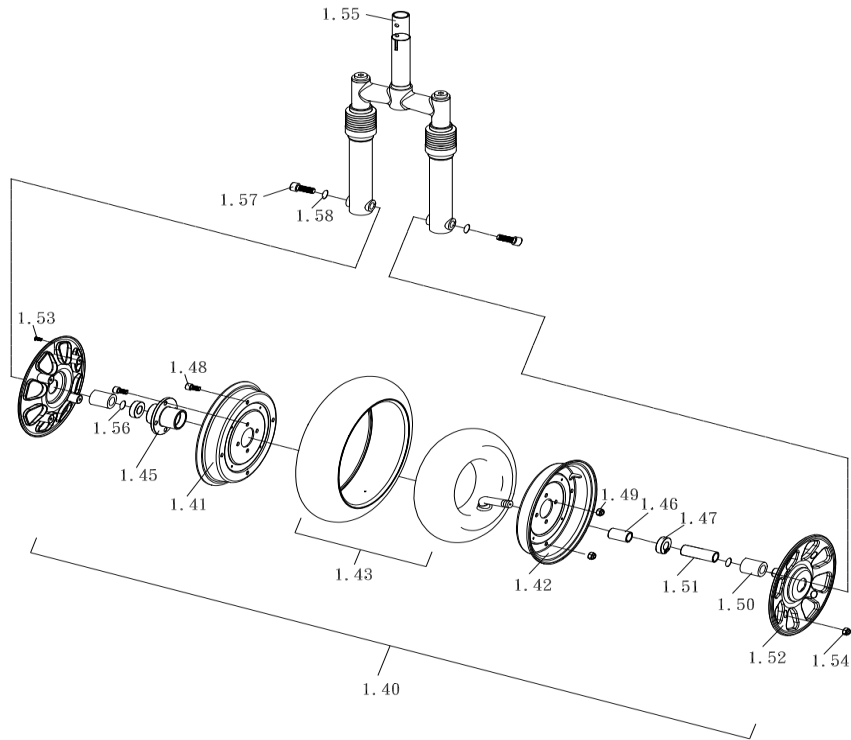

CE-D09 Spare parts list

Identification number: TCF-VOMNL-0975-23D
 Product group: Mobility Scooter
 Productname: Excel Galaxy Plus EVO 3
 Batchnumber: From 7065

Front frame assembly

Drawing No.	Item No.	Description	Purchase price
1.01	30303480	Front Frame (S837A)	€ 778,40
1.02 to 1.03	93130010	Bearing house	€ 35,97
1.04	-	Not available as spare part	-
1.05 to 1.06	7541280201	Battery board	€ 11,72
1.07	7563742003	Sensor for half speed	€ 14,83
1.08 to 1.09	-	Not available as spare part	-
1.10 to 1.15; 1.24 to 1.26	7530303249	Release lever set	€ 35,90
1.16 to 1.19	-	Not available as spare part	-
1.20	7541780027	Suspension	€ 234,96
1.21 to 1.22	-	Not available as spare part	-
1.27 to 1.28	7561230135	Breaker 80A	€ 26,14
1.29 to 1.31	-	Not available as spare part	-

CE-D09 Spare parts list

Identification number: TCF-VOMNL-0975-23D
 Product group: Mobility Scooter
 Productname: Excel Galaxy Plus EVO 3
 Batchnumber: From 7065

Front wheel assembly

Drawing No.	Item No.	Description	Purchase price
1.40	33100964	Front wheel assembly with front fork	€ 296,08
1.41 to 1.42	-	Not available as spare part	-
1.43	44689238	Inner and outer tire 3.00-8 Puncture resistant	€ 86,40
1.45; 1.48; 1.49	-	Not available as spare part	-
1.46; 1.47; 1.50; 1.51; 1.56	93130540	Front wheel axle complete including spacers and screws	€ 34,59
1.52	30505021	Rim cover front (2pcs)	€ 16,80
1.53 to 1.54	-	Not available as spare part	-
1.55	41780026	Front fork assembly	€ 109,29
1.56 to 1.58	-	Not available as spare part	-

CE-D09 Spare parts list

Identification number: TCF-VOMNL-0975-23D
 Product group: Mobility Scooter
 Productname: Excel Galaxy Plus EVO 3
 Batchnumber: From 7065

Bumper assembly

Drawing No.	Item No.	Description	Purchase price
1.65 to 1.76; 2.30 to 2.33	99730110	Bumper kit	€ 304,44