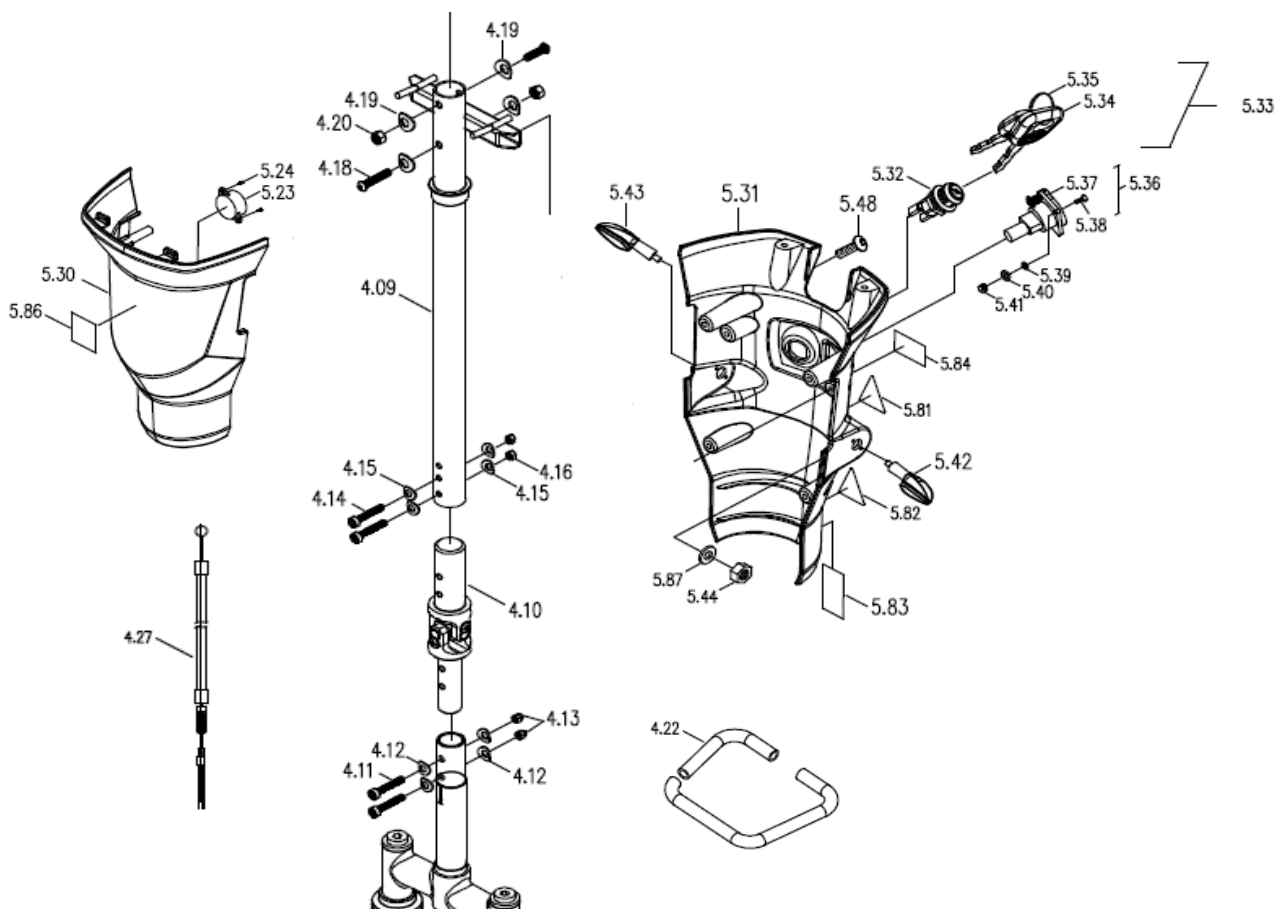

CE-D09 Spare parts list

Identification number: TCF-VOMNL-0975-23D

Product group: Mobility Scooter

Productname: Excel Galaxy Plus EVO 3

Batchnumber: From 7065

Tiller assembly

Drawing No.	Item No.	Description	Purchase price
4.09 to 4.20	7533503142	Steering tube (incl. cross coupling)	€ 192,71
4.22	7545700113	Foam tube, Left	€ 10,86
	7545700114	Foam tube, Right	€ 5,02
4.27	7541780028	Brake cable assembly	€ 12,55
5.23 & 5.24	95130740	Claxon	€ 6,38
5.30	30554065	Dashboard cover front Thunder Grey, S837	€ 45,00
5.31	7543690203	Dashboard cover rear	€ 17,74
5.32	97061880	Ignition barrel	€ 29,05
5.34	7542600001	Key	€ 3,98
5.36 to 5.41	33700498	Charge plug LFP4	€ 34,00
5.42	7561200200	Indicator light, Left	€ 48,08
5.43	7561200201	indicator light, Right	€ 48,08
5.44; 5.48;	-	Not available as spare part	-
5.81 to 5.84	-	Not available as spare part	-

CE-D09 Spare parts list

Identification number: TCF-VOMNL-0975-23D
 Product group: Mobility Scooter
 Productname: Excel Galaxy Plus EVO 3
 Batchnumber: From 7065

Tiller assembly

Drawing No.	Item No.	Description	Purchase price
4.41	7543690212	Guide ring for locking mechanism	€ 2,71
4.42	7533500280	Lock handle	€ 3,34
4.40, 4.45, 4.55 - 4.57, 5.67 - 5.69	69760100	Tiller tube with mounting material	€ 171,81
4.46 - 4.49, 4.54	7541380197	Locking mechanism for tiller adjustment	€ 86,53
4.50 to 4.51	-	Not available as spare part	-
4.52	7543690202	Cover for lock handle (for tiller)	€ 3,34
4.53, 4.54 & 5.44	-	Not available as spare part	-
5.45	63180135	Main cable loom, S847 LCD	€ 119,40
5.46	7563742004	Cable for sensor half speed	€ 14,83
5.47	7563453017	Main cable loom for indicator light	€ 14,01
5.60 to 5.64	7534200249	Basket support bracket assembly	€ 51,21
5.65, 5.66, 5.70 - 5.87	-	Not available as spare part	-
5.78 to 5.79	91010970	Mirror set Left/Right	€ 36,56
-	97510900	Mirror extender	€ 21,06