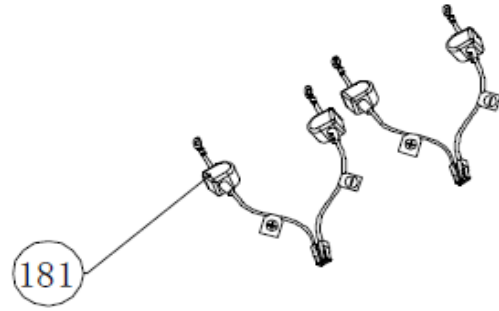

CE-D09 Spare parts list

Identification number: TCF-VOMNL - 6080-21
Product group: Mobility Scooter
Productname: Excel Outback
Batchnumber: 5728

Battery cable

Drawing No.	Item No.	Description	Purchase Price
180	SL06F603AK0	Circuit breaker assembly with wire&connectors	€ 233,28
181	SL06F607AK0	Battery cable(two needed for one unit)	€ 114,48