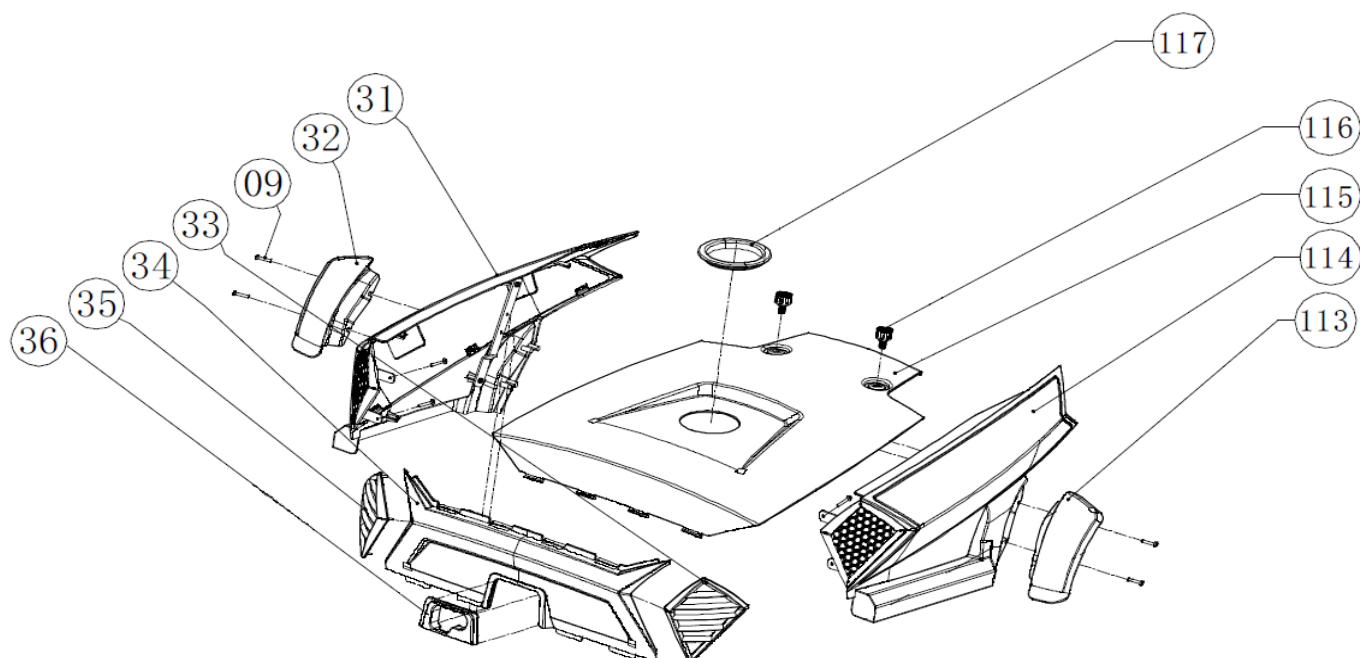

CE-D09 Spare parts list

Identification number: TCF-VOMNL - 6080-21
Product group: Mobility Scooter
Productname: Excel Outback
Batchnumber: 5728

Battery Cover

Drawing No.	Item No.	Description	Purchase Price
9	N/A	Not available as spare part	€ -
31	SH05E104AK2	Battery side cover assembly(R)(Grey YS2104, Matt)	€ 132,00
31-1	SH05P522A3A	Battery side cover only(R)	€ 54,00
31-2	SH05P525A13	Battery side snap-on cover(R)(Grey YS2104, Matt)	€ 76,00
32	SL06P518A3A	Rear additional fender(R)	€ 6,00
33	SH05P532AG1	diamond decoration cover(L)(Silver)	€ 8,00
34	SH05P519A3A	Battery front cover	€ 12,00
35	SH05P533AG1	diamond decoration cover(R)(Silver)	€ 8,00
36	SL06P514AB4	Protective cover for circuit breaker assembly	€ 4,00
113	SL06P517A3A	Rear additional fender(L)	€ 6,00
114	SH05E105AK0	Battery side cover assembly(L)(Grey YS2104, Matt)	€ 132,00
114-1	SH05P521A3A	Battery side cover only(L)	€ 54,00
114-2	SH05P524A13	Battery side snap-on cover(L)(Grey YS2104, Matt)	€ 76,00
115	SH05P520A3A	Battery top cover	€ 68,00
116	N/A	Not available as spare part	€ -
117	N/A	Not available as spare part	€ -