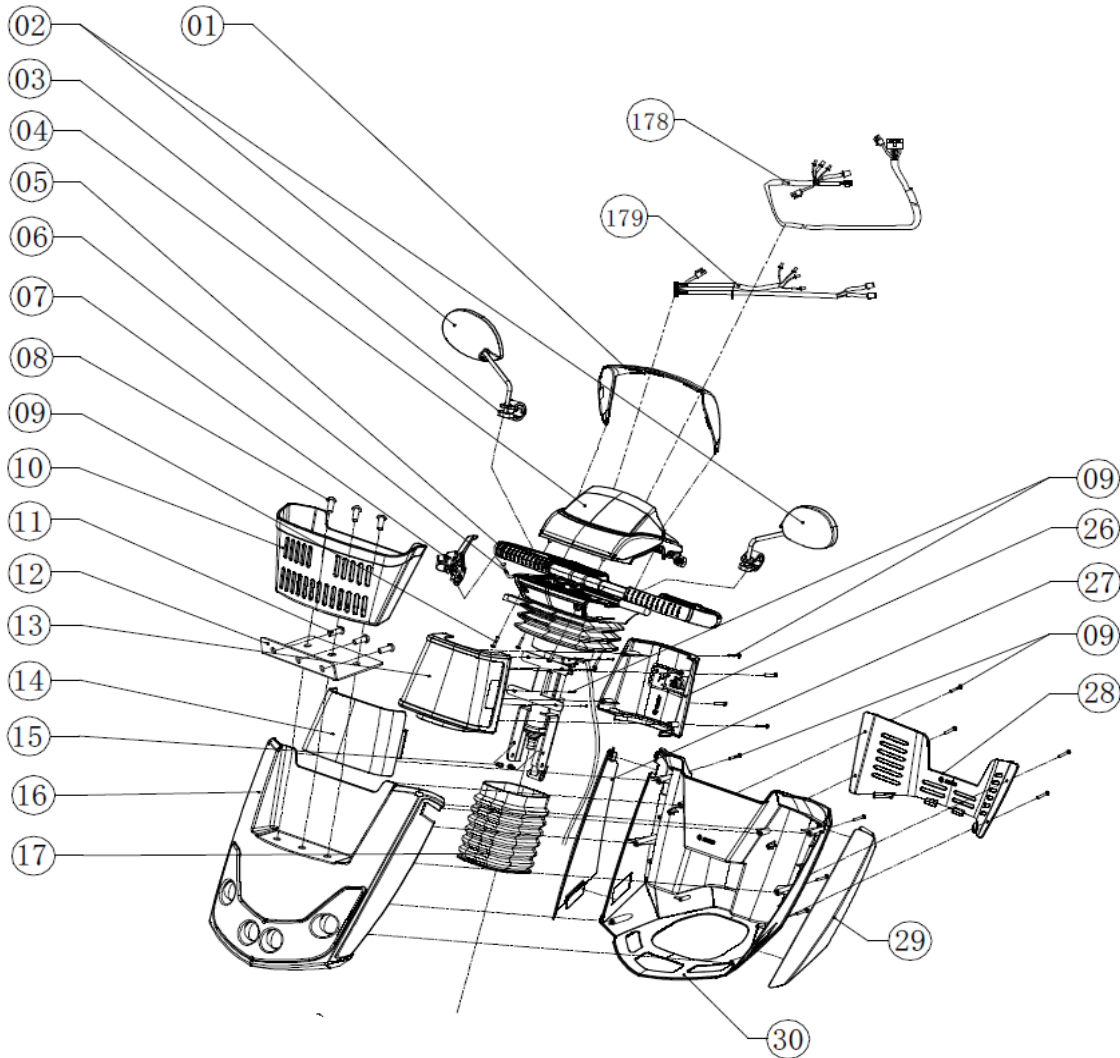

CE-D09 Spare parts list

Identification number: TCF-VOMNL - 6080-21
Product group: Mobility Scooter
Productname: Excel Outback
Batchnumber: 5728

Tiller

Drawing No.	Item No.	Description	Purchase Price
1	SH05P542A13	Dashboard snap-on cover(Grey 2104, Matt)	€ 37,74
2	3003700050	Rear mirror set (L&R)	€ 14,00
3	SE07E505AK0	Mirror mounting bracket	€ 2,25
4	SH05F610AK0	Dashboard assembly with speed controll paddle assembly	€ 609,12
4-1	SF03F605AK0	Horn assembly in the tiller	€ 10,80
4-2	SG03F605AK0	Speed controll paddle assembly with potentiometer	€ 77,76
4-3	SK09H602AN0	LCD screen&PCB assembly	€ 285,12
4-4	SK09F619AK0	Temperature sensor with wire	€ 12,00
4-5	SH05H601BN9	Keyboard PCB	€ 80,20
4-6	SF06P567AP2	soft keyboard	€ 25,95
4-7	SK09F614AK0	Turning speed-down sensor assembly	€ 40,10