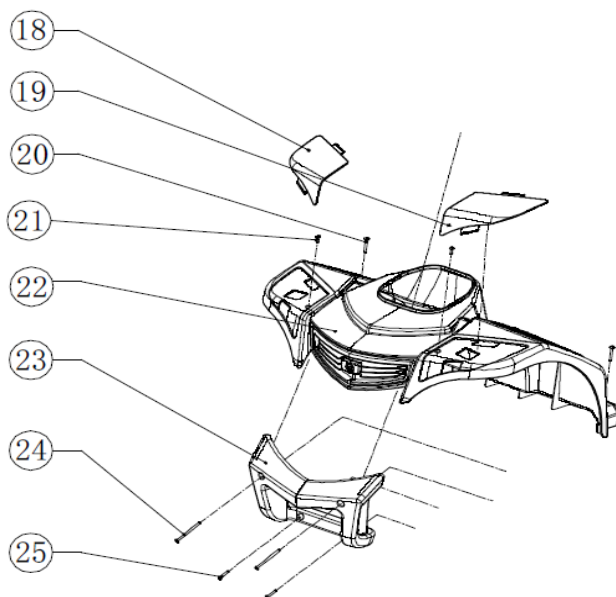

CE-D09 Spare parts list

Identification number: TCF-VOMNL - 6080-21
Product group: Mobility Scooter
Productname: Excel Outback
Batchnumber: 5728

Front cover

Drawing No.	Item No.	Description	Purchase Price	
18	SH05P537A13	Front deck snap-on cover(R)(Grey YS2104)	€	38,00
19	SH05P536A13	Front deck snap-on cover(L)(Grey YS2104)	€	38,00
20-21	N/A	Not available as spare part	€	-
22	SH05E110AK0	Front deck assembly	€	97,20
23	SH05P506AB6	Front bumper cover	€	38,00
24-25	N/A	Not available as spare part	€	-