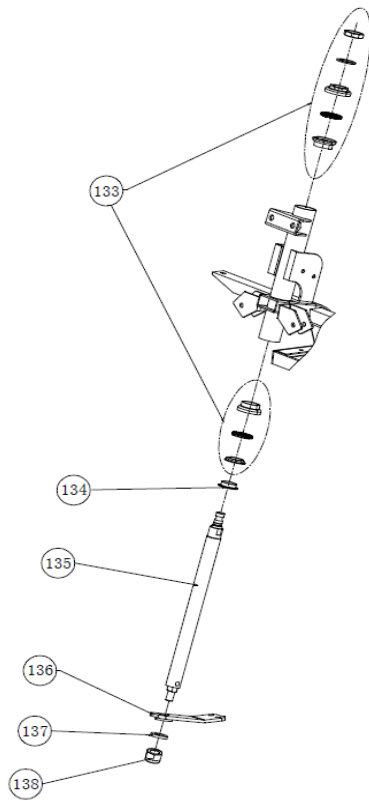

## CE-D09 Spare parts list

Identification number: TCF-VOMNL - 6080-21  
 Product group: Mobility Scooter  
 Productname: Excel Outback  
 Batchnumber: 5728

### Dashboard assembly

Drawing No.	Item No.	Description	Purchase Price	
4	SH05F610AK0	Dashboard assembly with speed controll paddle assembly	€	609,12
4-1	SF03F605AK0	Horn assembly in the tiller	€	10,80
4-2	SG03F605AK0	Speed controll paddle assembly with potentiometer	€	77,76
4-3	SK09H602AN0	LCD screen&PCB assembly	€	285,12
4-4	SK09F619AK0	Temperature sensor with wire	€	12,00
4-5	SH05H601BN9	Keyboard PCB	€	80,20
4-6	SF06P567AP2	Soft keyboard	€	25,95
4-7	SK09F614AK0	Turning speed-down sensor assembly	€	40,10

### Tiller

Drawing No.	Item No.	Description	Purchase Price	
133	3090432080	Cup bearing set	€	11,77
134	N/A	Not available as spare part	€	-
135	SH05A204AG0	Steering tube	€	28,00
136	SF03A204BG0	Steering plate	€	8,00
137 + 138	N/A	Not available as spare part	€	-