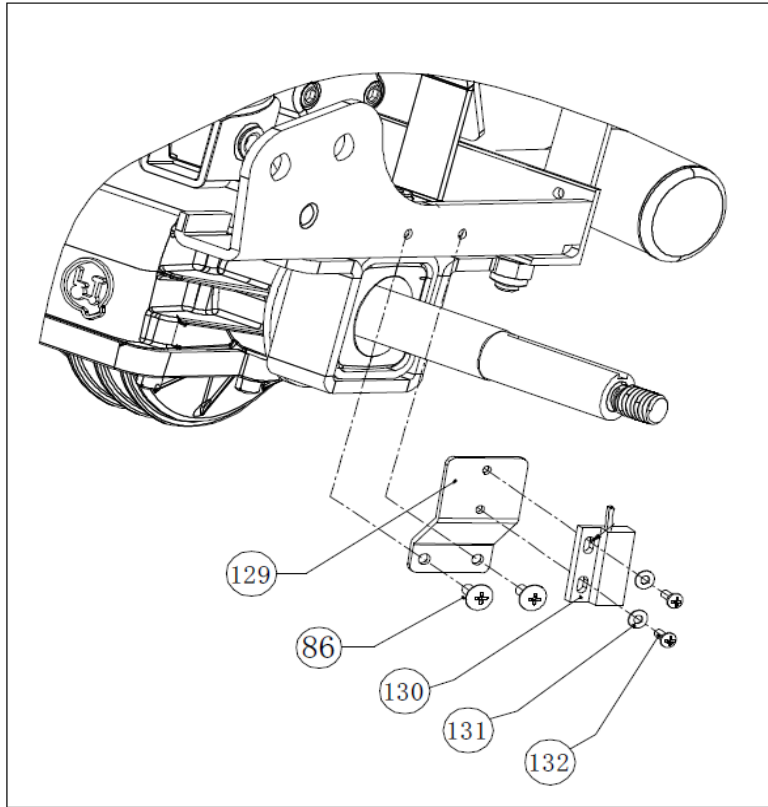

CE-D09 Spare parts list

Identification number: TCF-VOMNL - 6080-21
Product group: Mobility Scooter
Productname: Excel Outback
Batchnumber: 5728

Rear end sensor

Drawing No.	Item No.	Description	Purchase Price
86; 129	N/A	Not available as spare part	€ -
130	SK09F608AK0	Speed sensor assembly with wire and connector	€ 54,25
131-132	N/A	Not available as spare part	€ -