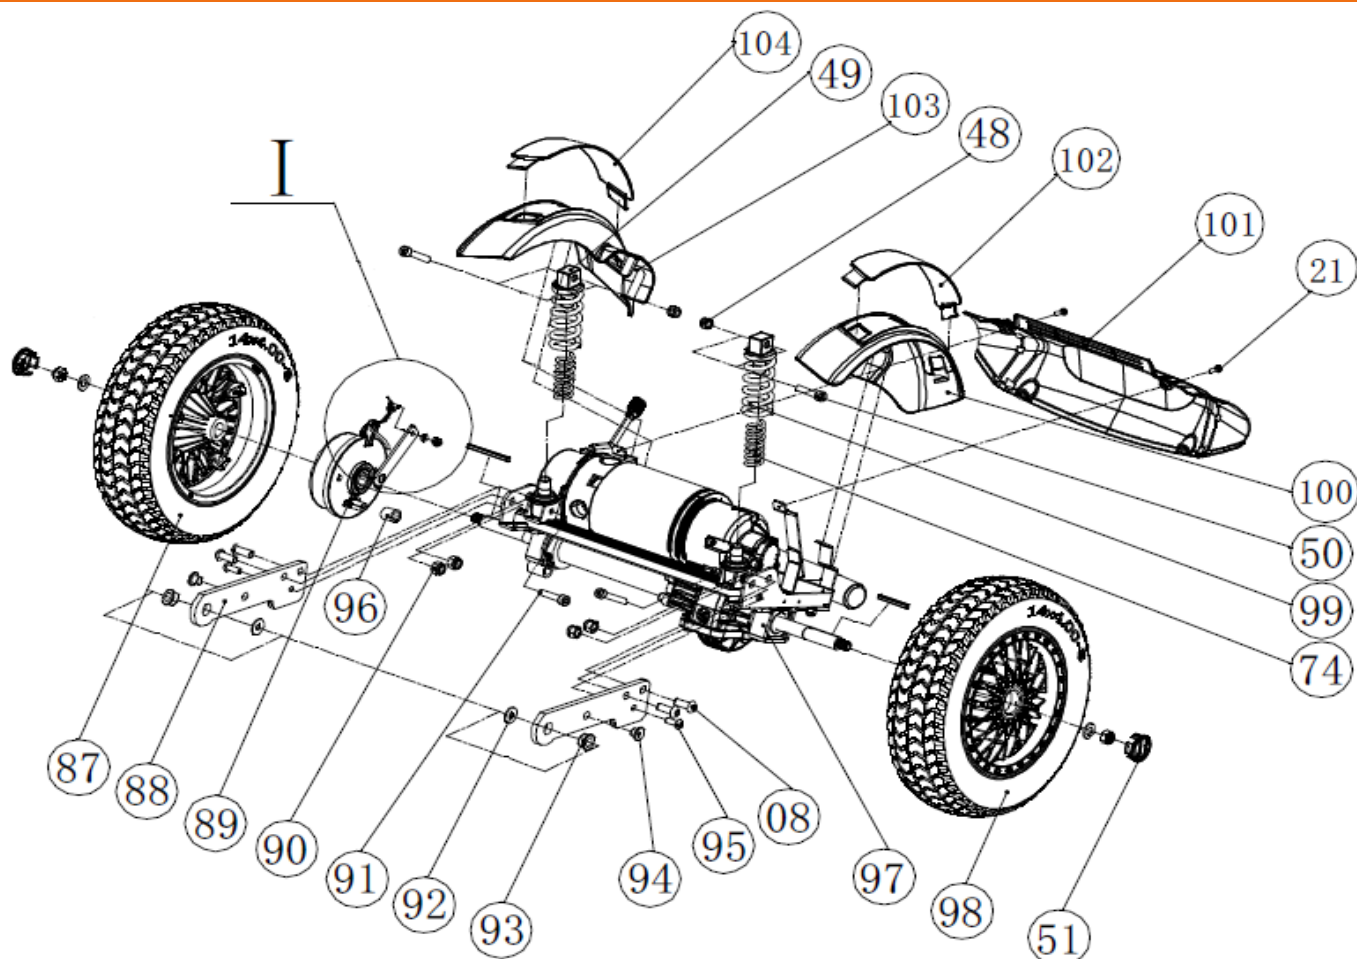

CE-D09 Spare parts list

Identification number: TCF-VOMNL - 6080-21
Product group: Mobility Scooter
Productname: Excel Outback
Batchnumber: 5728

Rear end + motor

Drawing No.	Item No.	Description	Purchase Price
8, 21	N/A	Not available as spare part	€ -
48-50	N/A	Not available as spare part	€ -
51	SF06P304A35	Rim Cover Cap	€ 10,00
74	SJ07P145B1G	Rear spring(Inside)	€ 9,42
87	SH05E215AK0	Rear wheel assembly(air,14")(R)	€ 326,00
87-1	SH05A214AH0	Outside AL mag & Inside AL rim(R)	€ 256,00
88	N/A	Not available as spare part	€ -
89	ZA15E103BK0	Drum brake assembly	€ 144,00
90-96	N/A	Not available as spare part	€ -
97-1	RA13E114AK0	Transaxle assembly with motor and brake(1650W:CR-8095D24|21.06:1|10NM)	€ 1.693,44
97-1-1	RA13E116BK0	Transaxle only(21.06:1)	€ 596,00
97-1-2	RA13A305AK0	Motor only(CR-8095D24:1650W)(4 poles)	€ 712,00
97-1-2-1	3051500110	Motor brush(CR-8065/95D24)	€ 21,60
97-1-2-2	3051500170	Motor brush cap(CR-8065/95D24)	€ 6,48
97-1-3	RA13A301AK0	EM brake only(24V 10NM)	€ 174,00
97-2	SH05A107A1F	Rear bumper	€ 20,00