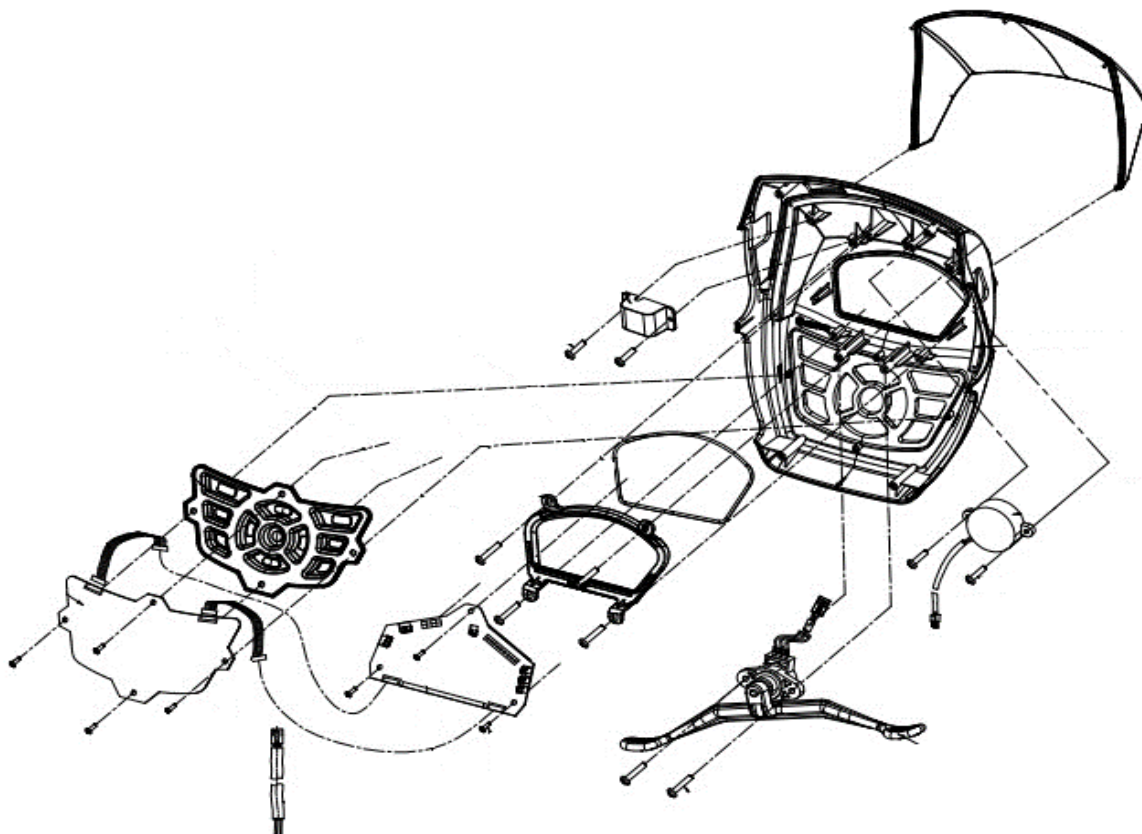

CE-D09 Spare parts list

Identification number: TCF-VOMNL - 6080-21
Product group: Mobility Scooter
Productname: Excel Outback
Batchnumber: 5728

Dashboard assembly

Drawing No.	Item No.	Description	Purchase Price	
4	SH05F610AK0	Dashboard assembly with speed controll paddle assembly	€	609,12
4-1	SF03F605AK0	Horn assembly in the tiller	€	10,80
4-2	SG03F605AK0	Speed controll paddle assembly with potentiometer	€	77,76
4-3	SK09H602AN0	LCD screen&PCB assembly	€	285,12
4-4	SK09F619AK0	Temperature sensor with wire	€	12,00
4-5	SH05H601BN9	Keyboard PCB	€	80,20
4-6	SF06P567AP2	Soft keyboard	€	25,95
4-7	SK09F614AK0	Turning speed-down sensor assembly	€	40,10