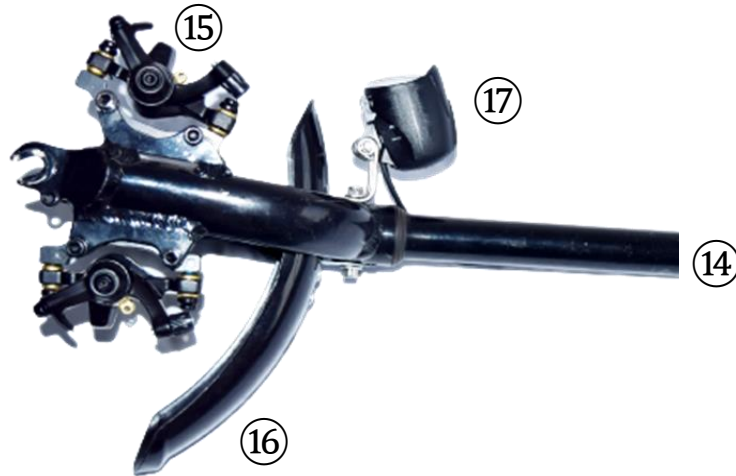

CE-D09 Spare parts list

Identification number: TCF-VOMNL-9700-22
Product group: Pushing tool
Productname: Excel TrackR
Batchnumber: 6231

Rear connection assemblies

Drawing No.	Item No.	Description	Price
12	19701020	Rear connection assemblies	

CE-D09 Spare parts list

Identification number: TCF-VOMNL-9700-22
Product group: Pushing tool
Productname: Excel TrackR
Batchnumber: 6231

Parking rack

Drawing No.	Item No.	Description	Price
13	19701030	Parking rack	€ 16,00

CE-D09 Spare parts list

Identification number: TCF-VOMNL-9700-22
Product group: Pushing tool
Productname: Excel TrackR
Batchnumber: 6231

Brake system

Drawing No.	Item No.	Description	Price
14	19701040	Front fork	€ 92,00
15	79701100	Disc brake set	€ 40,00
16	19701050	Fender	€ 2,40
17	97001090	Headlight	€ 2,40

CE-D09 Spare parts list

Identification number: TCF-VOMNL-9700-22
Product group: Pushing tool
Productname: Excel TrackR
Batchnumber: 6231

Drive

18

19

20

Drawing No.	Item No.	Description	Price
18	97002000	Motor	€ 240,00
19	49701000	Tyre	€ 20,00
20	79701200	Disc brake pad	€ 8,00