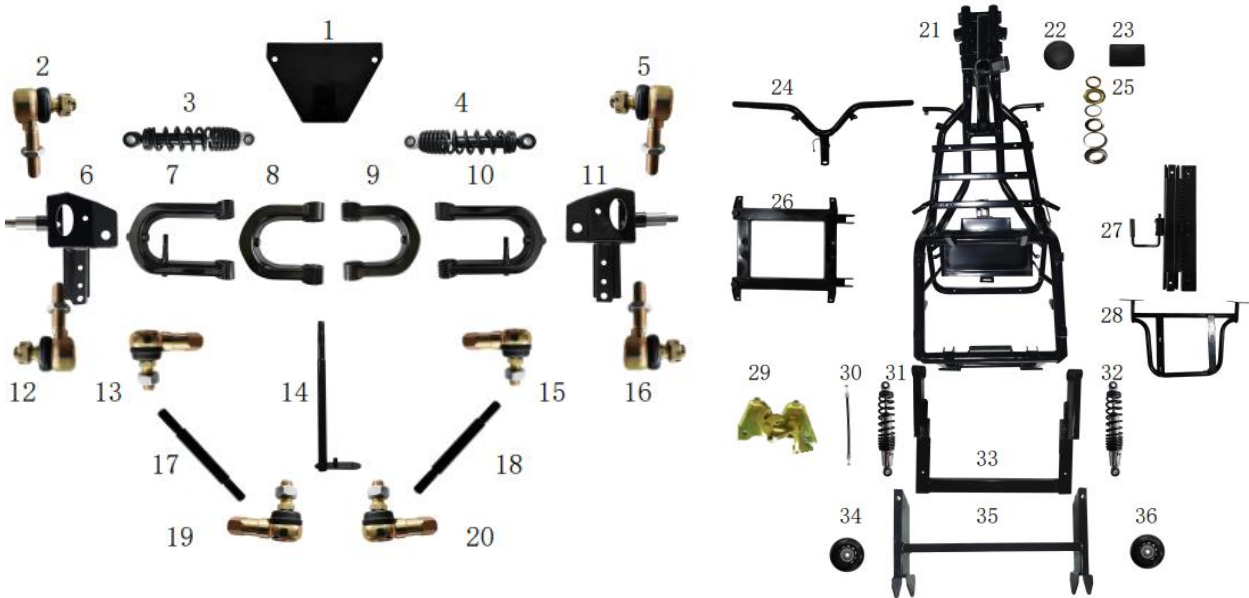

CE-D09 Spare parts list

Identification number: TCF-VOMNL-0940-21
Product group: Mobility Scooters
Productname: Excel Roadmaster
Batchnumber: From batch 5730

Frame and suspension steering

Drawing No.	Item No.	Description	Price
1	N/A	Not available as spare part	-
2+5+12+16	94000104	Rocker ball joint	€ 25,92
3	94000105	Left-Front Shock Absorber	€ 25,92
4	94000106	R-Front Shock Absorber	€ 25,92
6	94000107	Left Cornucopia	€ 48,00
7	94000108	L-Below Swing Arm	€ 24,00
8	94000109	L-Up Swing Arm	€ 24,00
9	94000110	R-Up Swing Arm	€ 24,00
10	94000111	R-Below Swing Arm	€ 24,00
11	94000112	Right cornucopia	€ 48,00
13	94000113	Tie rod end/Right Hand Screw	€ 17,28
14	94000114	Steering	€ 43,20
15	94000115	Tie rod end/Right Hand Screw	€ 16,00
17	94000116	Steering Linkages Left	€ 25,92
18	94000117	Steering Linkages Right	€ 25,92
19	94000118	Tie rod end/Left Hand Screw	€ 17,28
20	94000119	Tie rod end/Left Hand Screw	€ 16,00