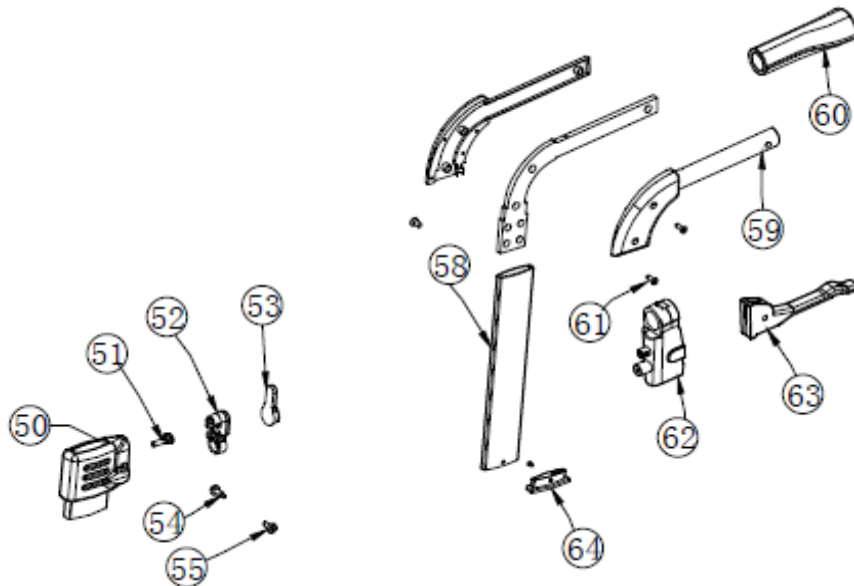

CE-D09 Spare parts list

Identification number: TCF-VOMNL -2410D-14
Product group: Walking Aid
Productname: Travixx Deluxe
Batchnumber: 3958

Handle bar

Drawing No.	Item No.	Description	Purchase Price	
50 to 55	92417140	Locking mechanism for push handles with grey knob	€	13,76
58 to 64	92417200	Push handle and brake handle (grey) Medium LEFT	€	19,27
	92417205	Push handle and brake handle (grey) Medium RIGHT	€	19,27
60	92417210	Hand grip for Travixx per piece	€	8,49