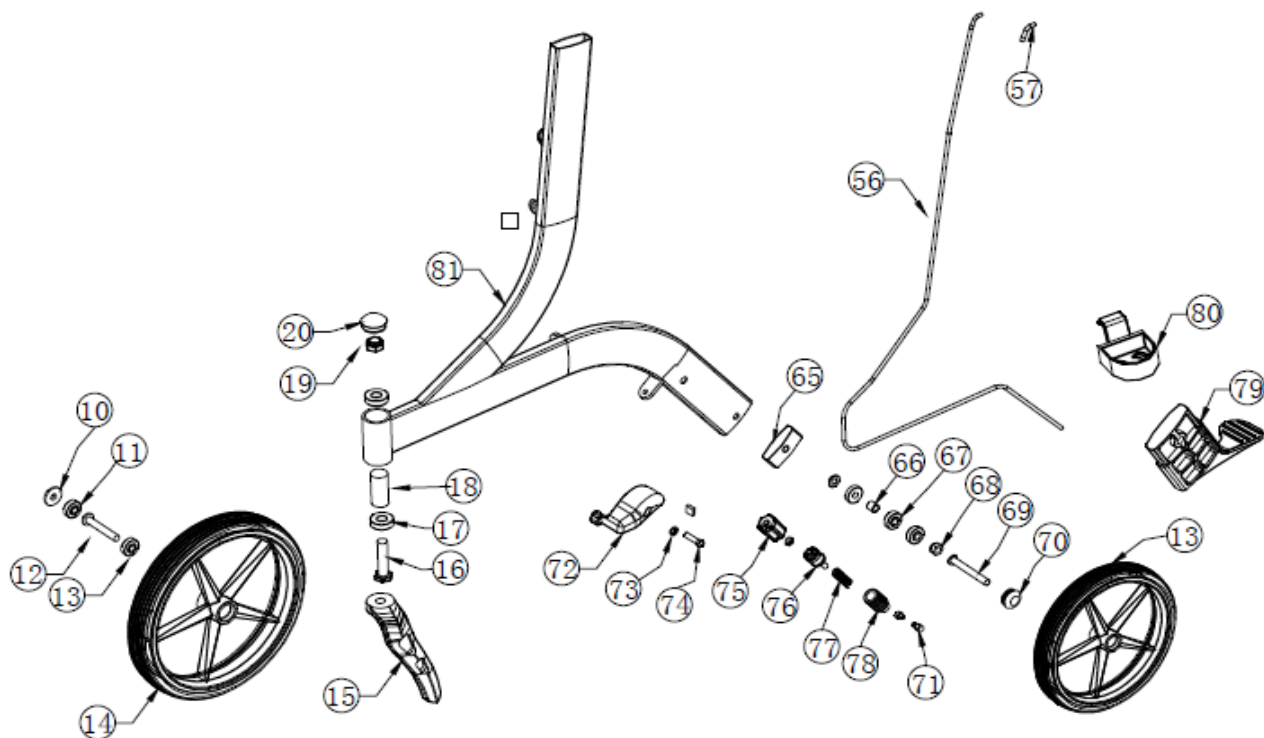

CE-D09 Spare parts list

Identification number: TCF-VOMNL -2410D-14
Product group: Walking Aid
Productname: Travixx Deluxe
Batchnumber: 3958

Sideframe assembly

Drawing No.	Item No.	Description	Purchase Price
10 to 13	92417065	Bearing set for front wheels incl. mounting material	€ 16,12
13	42411200	Rear wheel (small) silver spoked	€ 23,59
14	82411200	Front castor (Large) silver spoked	€ 27,51
15 to 19	82411151	Front fork (Thick) Left, Black	€ 38,53
	82411156	Front fork (Thick) Right, Black	€ 38,53
20	92417035	Bearing house cover caps, set of 2	€ 3,93
56 to 57	92417100	Brake cable for Travixx Small (1x inner- and 1x outercable)	€ 23,59
	92417105	Brake cable for Travixx Medium (1x inner- and 1x outercable)	€ 23,59
65 to 69	-	Not available as spare part	-
70	ALPL04006	Cover cap for wheel	€ 3,93
71; 75 to 78	-	Not available as spare part	-
72 to 74	92417150	Brakepad incl. mounting material	€ 18,42
79	92417120	Stepper per pair (plastic)	€ 26,74
80	92417125	Crutch holder and clamp	€ 13,76
81	-	Not available as spare part	-