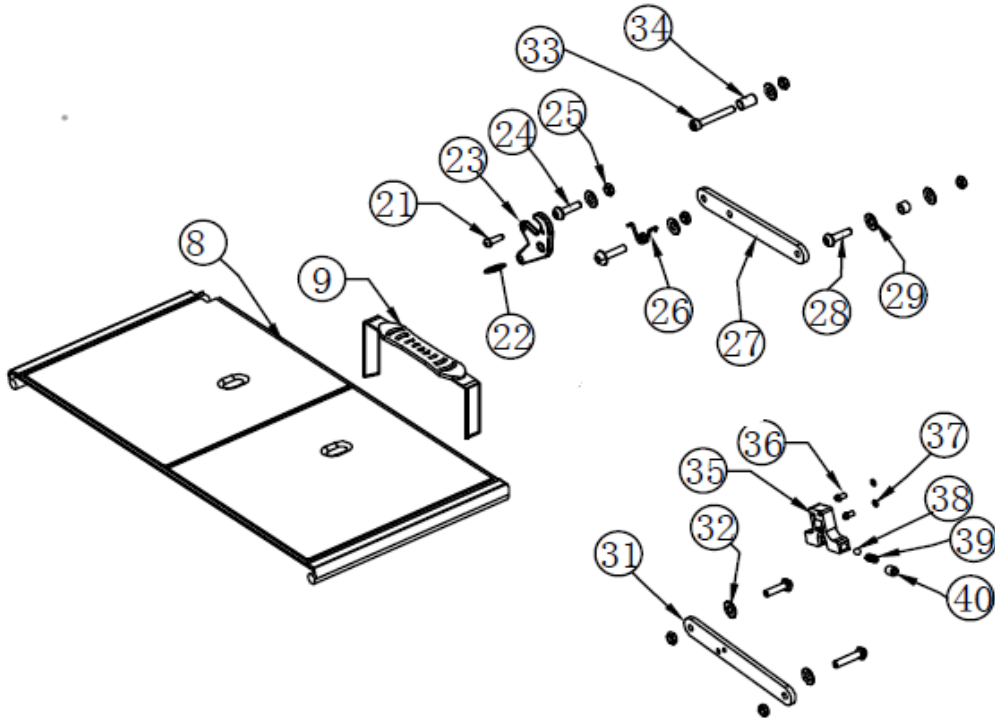

CE-D09 Spare parts list

Identification number: TCF-VOMNL -2410D-14
Product group: Walking Aid
Productname: Travixx Deluxe
Batchnumber: 3958

Seat assembly

Drawing No.	Item No.	Description	Purchase Price
8 + 9	52410100	Seat, Comfort	€ 51,10
21 to 26; 35 to 40	92419055	Folding mechanism and locking mechanism	€ 44,03
27 to 29	-	Not available as spare part	-
31 to 32	-	Not available as spare part	-
-	92417170	Tray with tray holders (set)	€ 43,27