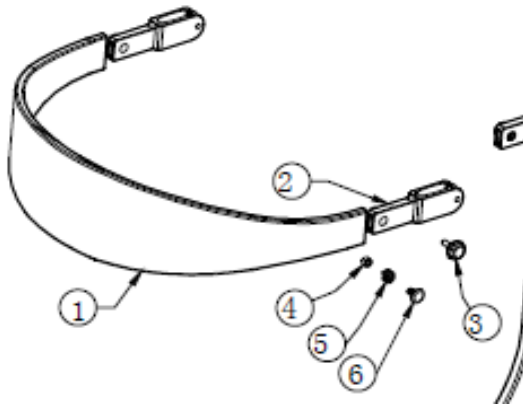

## CE-D09 Spare parts list

Identification number: TCF-VOMNL -2410D-14  
 Product group: Walking Aid  
 Productname: Travixx Deluxe  
 Batchnumber: 3958

### Backrest + Bag

Drawing No.	Item No.	Description	Purchase Price
1 to 6	92415210	Back strap wide complete Small incl. 2 starknobs	€ 47,17
3	92415205	Star knob Grey for back strap	€ 3,93
7	92419910	Bag, Small	€ 17,05
	92419915	Bag, Medium	€ 17,05

### Handle bar

Drawing No.	Item No.	Description	Purchase Price	
50 to 55	92417140	Locking mechanism for push handles with grey knob	€	13,76
58 to 64	92417200	Push handle and brake handle (grey) Medium LEFT	€	19,27
	92417205	Push handle and brake handle (grey) Medium RIGHT	€	19,27
60	92417210	Hand grip for Travixx per piece	€	8,49