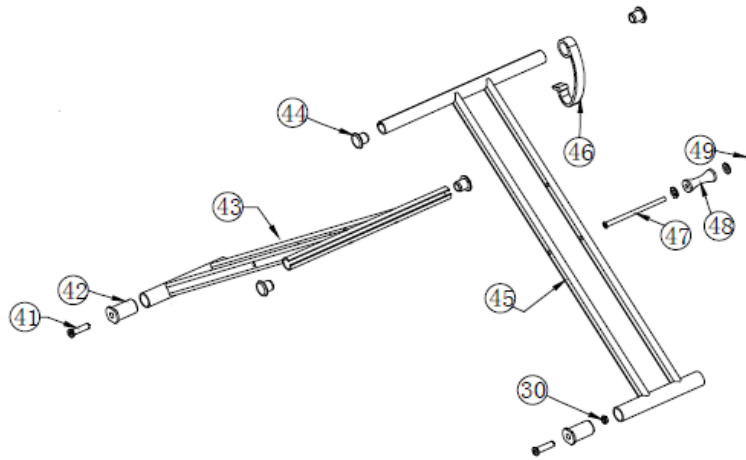

CE-D09 Spare parts list

Identification number: TCF-VOMNL -2410D-14
Product group: Walking Aid
Productname: Travixx Deluxe
Batchnumber: 3958

Cross frame

Drawing No.	Item No.	Description	Purchase Price
41 to 42	92419020	Bushings for crossframe/sideframe with bolts (set of 4)	€ 17,09
30; 41 to 49	92419255	Cross frame Travixx Deluxe S	€ 75,48
	92419155	Cross frame Travixx Deluxe M	€ 75,48
44	92419005	Cover caps for cross bar incl screws, set of 4	€ 11,79
46	92419100	Transport locking lever (grey)	€ 13,76