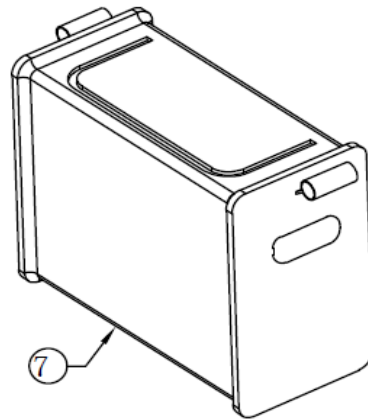

## CE-D09 Spare parts list

Identification number: TCF-VOMNL -2410D-14  
 Product group: Walking Aid  
 Productname: Travixx Deluxe  
 Batchnumber: 3958

### Backrest + Bag

Drawing No.	Item No.	Description	Purchase Price
1 to 6	92415210	Back strap wide complete Small incl. 2 starknobs	€ 47,17
3	92415205	Star knob Grey for back strap	€ 3,93
7	92419910	Bag, Small	€ 17,05
	92419915	Bag, Medium	€ 17,05