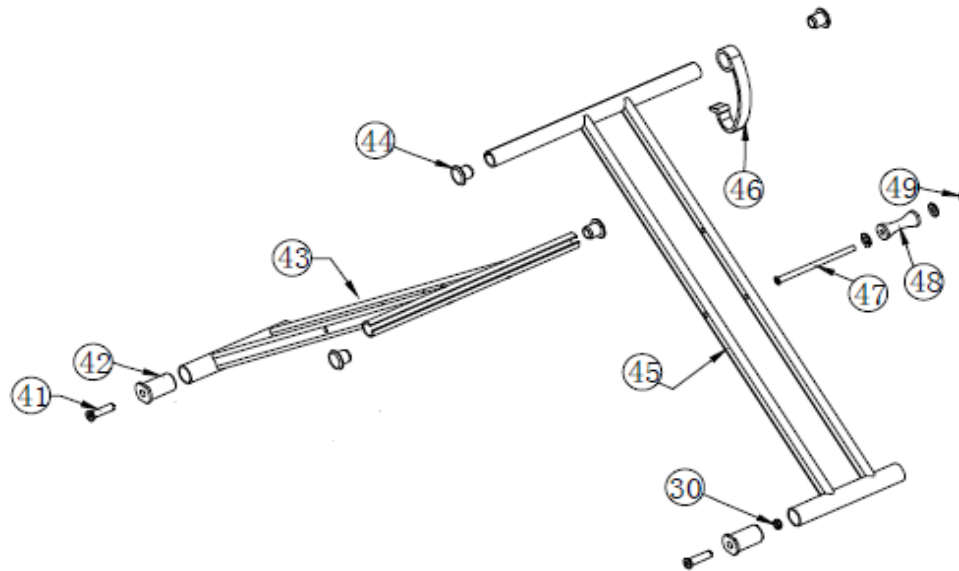

CE-D09 Spare parts list

Identification number: TCF-VOMNL-2410-14C
Product group: Walking aid
Productname: Travixx Classic
Batchnumber:

Cross frame

Drawing No.	Item No.	Description	Purchase Price
41 & 42	92419020	Bushings for crossframe/sideframe with bolts (set of 4)	€ 17,09
30; 41 to 49	92419250	Cross frame Travixx Classic S	€ 75,48
	92419150	Cross frame Travixx Classic M	€ 75,48
44	92419005	Cover caps for cross bar incl screws, set of 4	€ 11,79
46	92419100	Transport locking lever (grey)	€ 13,76