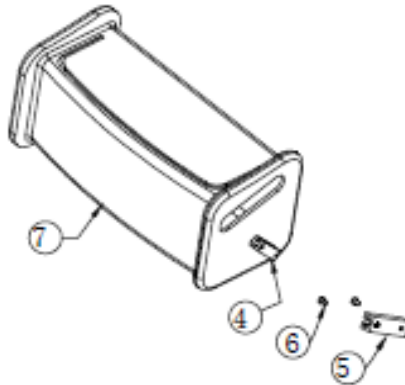

CE-D09 Spare parts list

Identification number: TCF-VOMNL-2410-14C
Product group: Walking aid
Productname: Travixx Classic
Batchnumber:

Bag

Drawing No.	Item No.	Description	Purchase Price
4 to 6	92429950	Mounting block (set of 2) for mounting the bag	€ 8,92
7	92419900	Bag, Front	€ 17,05