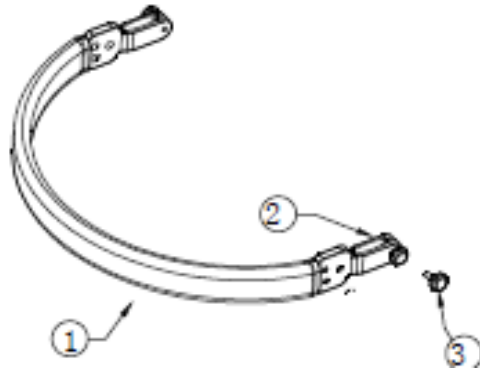

CE-D09 Spare parts list

Identification number: TCF-VOMNL-2410-14C
Product group: Walking aid
Productname: Travixx Classic
Batchnumber:

Backrest

Drawing No.	Item No.	Description	Purchase Price
1	92415200	Backrest strap incl. detachable cover	€ 47,15
2	-	Not available as spare part	-
3	92415205	Star knob grey for backrest	€ 3,93