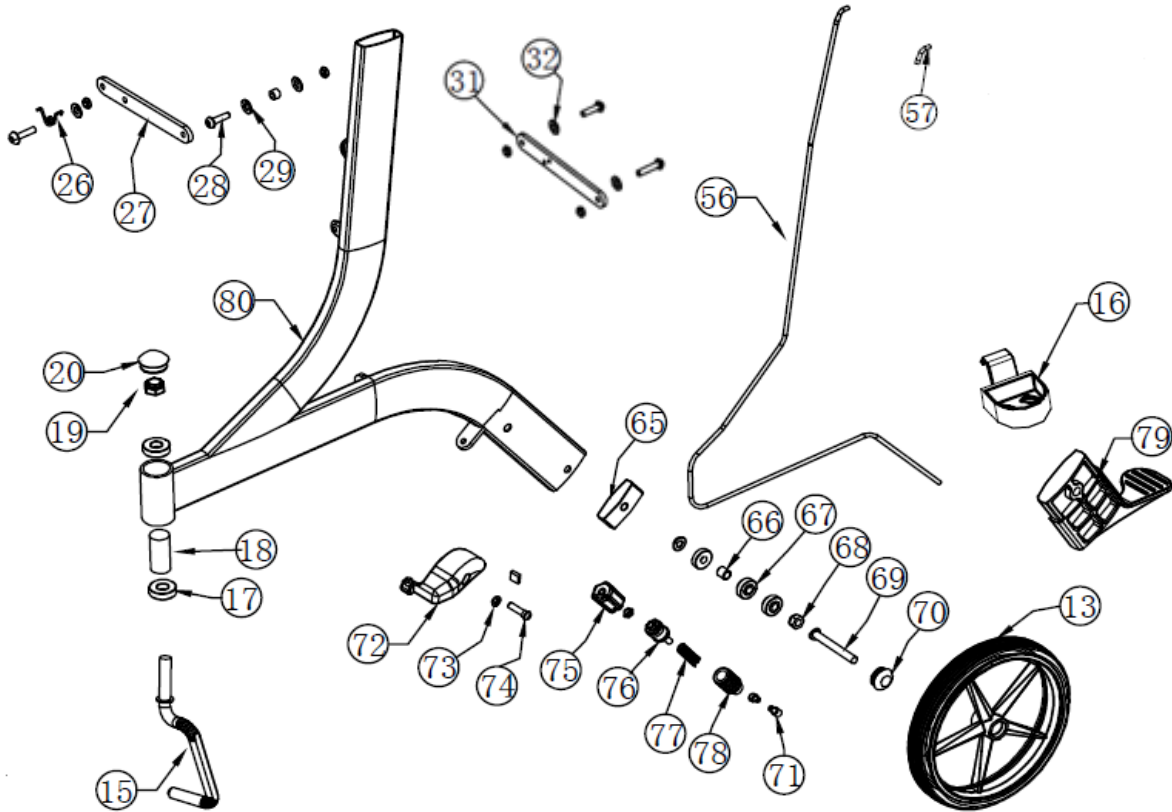

CE-D09 Spare parts list

Identification number: TCF-VOMNL-2410-14C
Product group: Walking aid
Productname: Travixx Classic
Batchnumber:

Frame assembly

Drawing No.	Item No.	Description	Purchase Price
13	42411100	Rear wheel (small) Black spoked	€ 23,59
15	82410150	Front fork Left Black (thin)	€ 38,53
	82410155	Front fork Right Black (thin)	€ 38,53
16	92417125	Crutch holder and clamp	€ 13,76
17 to 19	-	Not available as spare part	-
20	92417035	Bearing house cover caps, set of 2	€ 3,93
27 to 29	-	Not available as spare part	-
31 to 32	-	Not available as spare part	-
56 + 57	92417100	Brake cable Travixx Small (1x inner- and outer cable)	€ 23,59
	92417105	Brake cable Travixx Medium (1x inner- and outer cable)	€ 23,59
65 to 69	-	Not available as spare part	-
70	ALPL04006	Cover cap for rear wheel (Set of 2)	€ 3,93
71, 75 to 78	-	Not available as spare part	-
72 to 74	92417150	Brakepad incl. mounting material	€ 18,42
79	92417120	Stepper per pair (plastic)	€ 26,74
80	-	Not available as spare part	-