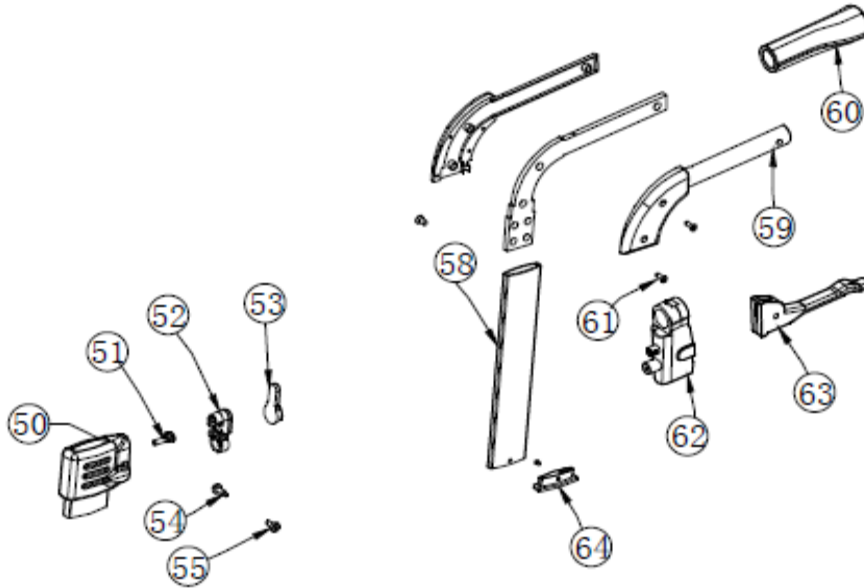

CE-D09 Spare parts list

Identification number: TCF-VOMNL-2410-14C
Product group: Walking aid
Productname: Travixx Classic
Batchnumber:

Push handle + accessoires

Drawing No.	Item No.	Description	Purchase Price	
50 to 55	92417140	Locking mechanism for handle push bar with grey knob (adjustable)	€	13,76
58 to 64	92417200	Push handle and brake handle (grey) Medium Left	€	19,27
	92417205	Push handle and brake handle (grey) Medium Right	€	19,27
-	92417170	Tray with tray holders (set)	€	43,27
60	92417210	Hand grip for Travixx	€	8,49