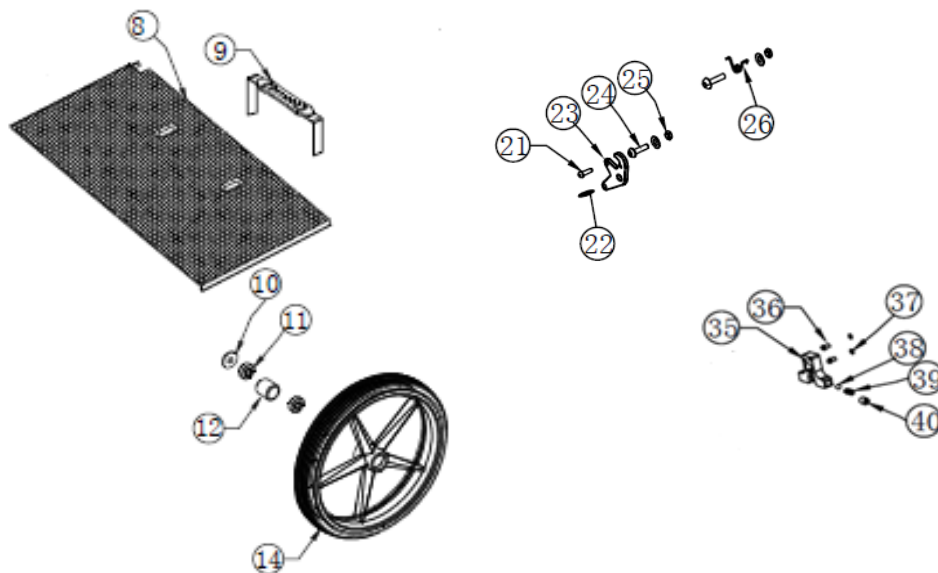

CE-D09 Spare parts list

Identification number: TCF-VOMNL-2410-14C
Product group: Walking aid
Productname: Travixx Classic
Batchnumber:

Seat

Drawing No.	Item No.	Description	Purchase Price
8	52411100	Wiremesh seat lightweight	€ 51,10
9	92419050	Unlocking belt for folding mechanism	€ 44,03
10 to 12	92417060	Bearing set for front wheels incl. mounting material front wheel	€ 16,12
	92417050	Cover caps for front wheel, Black (set of 2)	€ 3,93
14	82411100	Front wheel (large), Black spoked	€ 27,51
21 to 25; 35 to 40	92419055	Folding mechanism and locking mechanism	€ 44,03