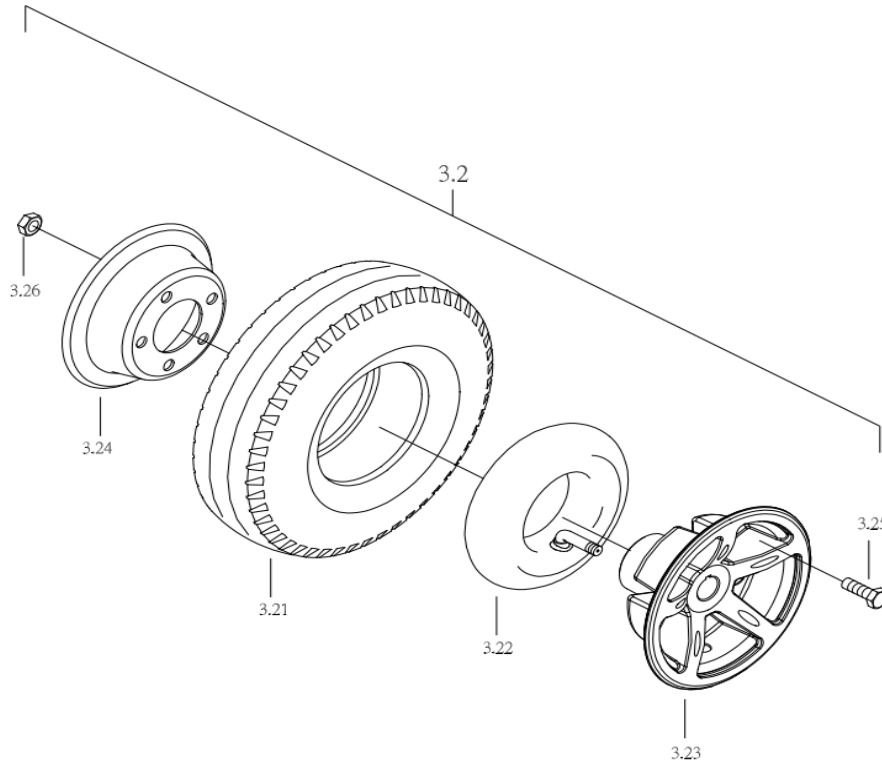

CE-D09 Spare parts list

Identification number: TCF-VOMNL-0973-14F
Product group: Mobility Scooter
Productname: Excel Galaxy II EVO 4
Batchnumber: From 7050

Brake

Drawing No.	Item No.	Description	Price
3.2	32600654	Rear wheel assembly 4.00-5 puncture resistant	€ 215,20
3.21	44689214	Outer tire 4.00-5 (C154) puncture resistant	€ 169,00
3.22	93130690	Inner tire, 4.00-5	€ 34,59
3.23	42589137	Rear wheel rim 5" black	€ 67,00
3.24 to 3.26	-	Not available as spare part	-