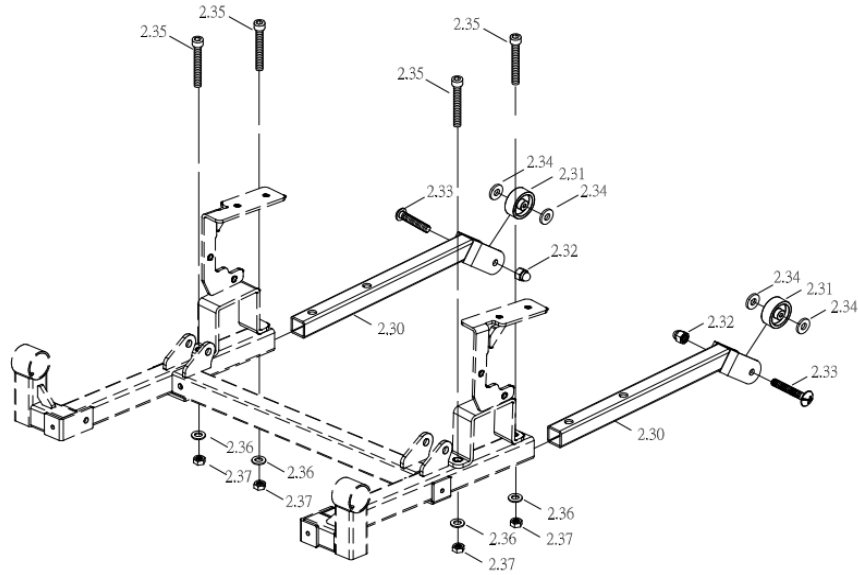

CE-D09 Spare parts list

Identification number: TCF-VOMNL-0973-14F
Product group: Mobility Scooter
Productname: Excel Galaxy II EVO 4
Batchnumber: From 7050

Anti-tipper

Drawing No.	Item No.	Description	Price
2.30 to 2.37	99741381	Anti-Tip LEFT	€ 67,79
	99741391	Anti-Tip RIGHT	€ 67,79