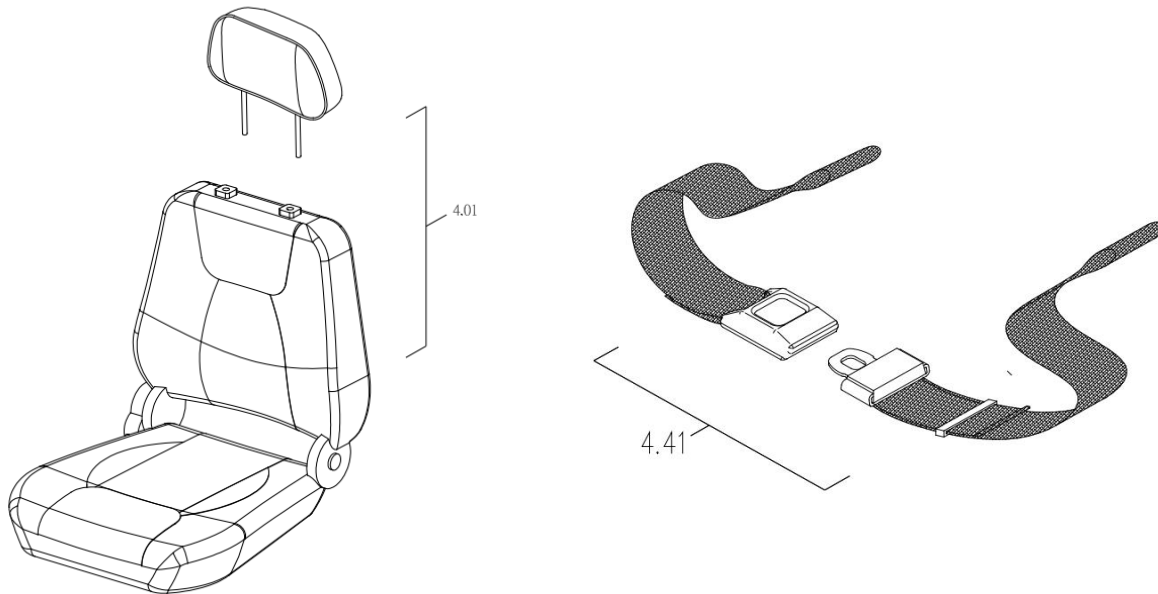

CE-D09 Spare parts list

Identification number: TCF-VOMNL-0973-14F
Product group: Mobility Scooter
Productname: Excel Galaxy II EVO 4
Batchnumber: From 7050

Seat assembly

Drawing No.	Item No.	Description	Price
4.01	93130861	Excellence seat with angle adjust backr and headr	€ 870,65
4.41	90360200	Seat fixationbelt, quick release (loop fixation)	€ 17,63