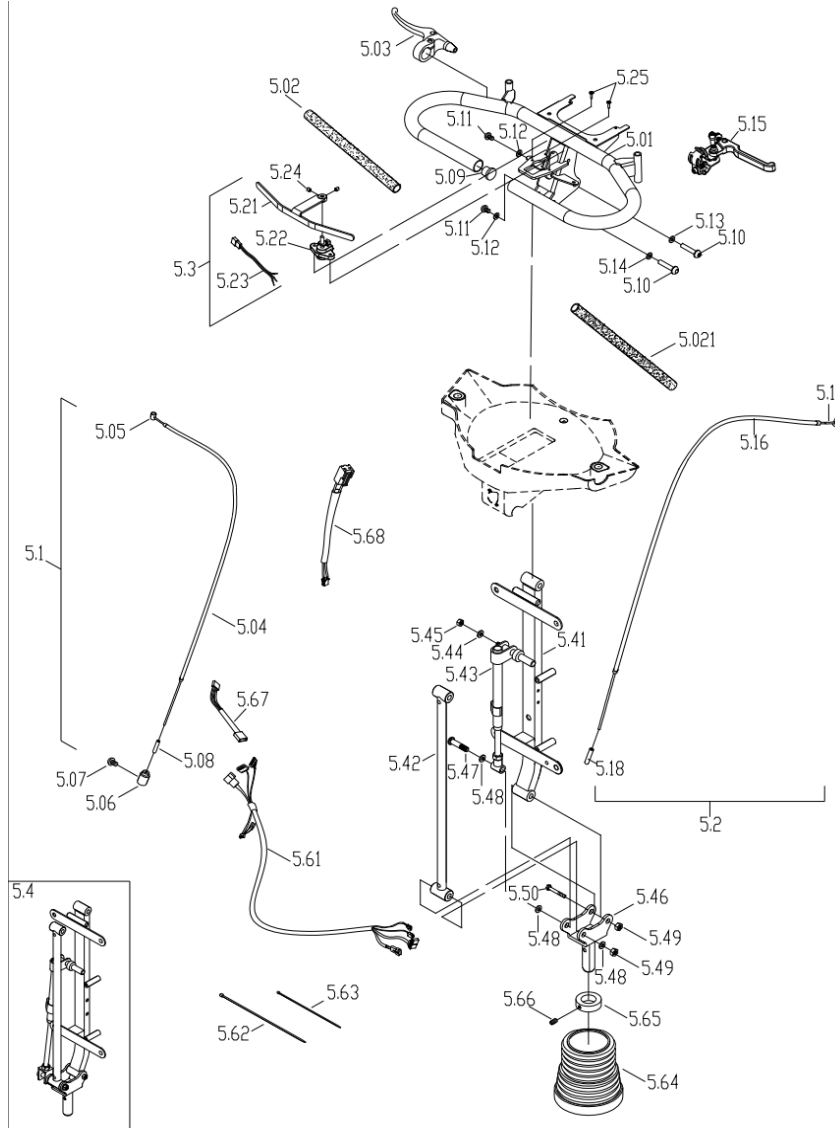

### Armrest assembly

Drawing No.	Item No.	Description	Price	
4.3	31000342	Armrest assembly LEFT	€	73,60
4.4	31000343	Armrest assembly RIGHT	€	73,60
4.51	-	Not available as spare part	-	
4.52	43600317	Knob (M8x15L)	€	1,80
4.53 to 4.59	-	Not available as spare part	-	
4.60	93131370	Armpad	€	33,20
4.61	-	Not available as spare part	-	
4.62	43610502	Protective cover armrest LEFT	€	1,76
	43610503	Protective cover armrest RIGHT	€	1,76
4.63	43610500	Protective shroud LEFT	€	2,08
	43610501	Protective shroud RIGHT	€	2,08
4.64 to 4.65	-	Not available as spare part	-	
4.75	41700077	Slide mechanism assembly with release lever	€	43,20
4.76 to 4.78	-	Not available as spare part	-	

### Tiller assembly (frame)

Drawing No.	Item No.	Description	Price
5.01	-	Not available as spare part	-
5.02	45700123	Foam sleeve, set of 2	€ 4,95
5.03	97001520	Brake handle LEFT	€ 24,90
5.1	34200115	Regulating cable, 830	€ 5,73
5.04 to 5.08	-	Not available as spare part	-
5.09	43600037	7/8" plug, black	€ 0,20
5.10 to 5.16	-	Not available as spare part	-