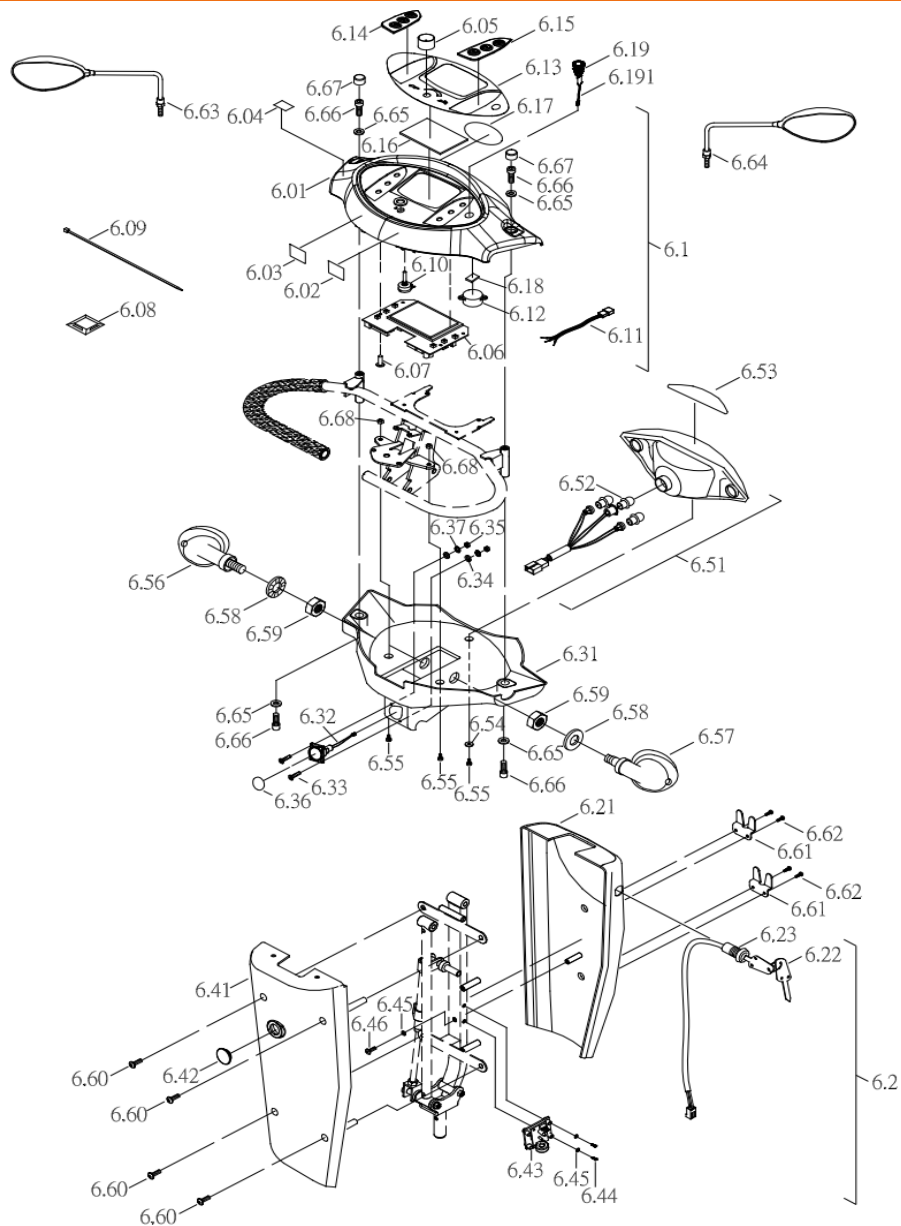

CE-D09 Spare parts list

Identification number: TCF-VOMNL-0973-14F

Product group: Mobility Scooter

Productname: Excel Galaxy II EVO 4

Batchnumber: From 7050

Tiller assembly (shroud)

Drawing No.	Item No.	Description	Price
6.1	30514193	Upper dashboard assembly Cloud Blue	€ 405,00
	30550321	Upper dashboard assembly Sage Green	€ 405,00
	30554068	Upper dashboard assembly Thunder Grey	€ 405,00
6.01 to 6.04	-	Not available as spare part	-
6.05	61180189	Speed adjsutment knob	€ 6,90