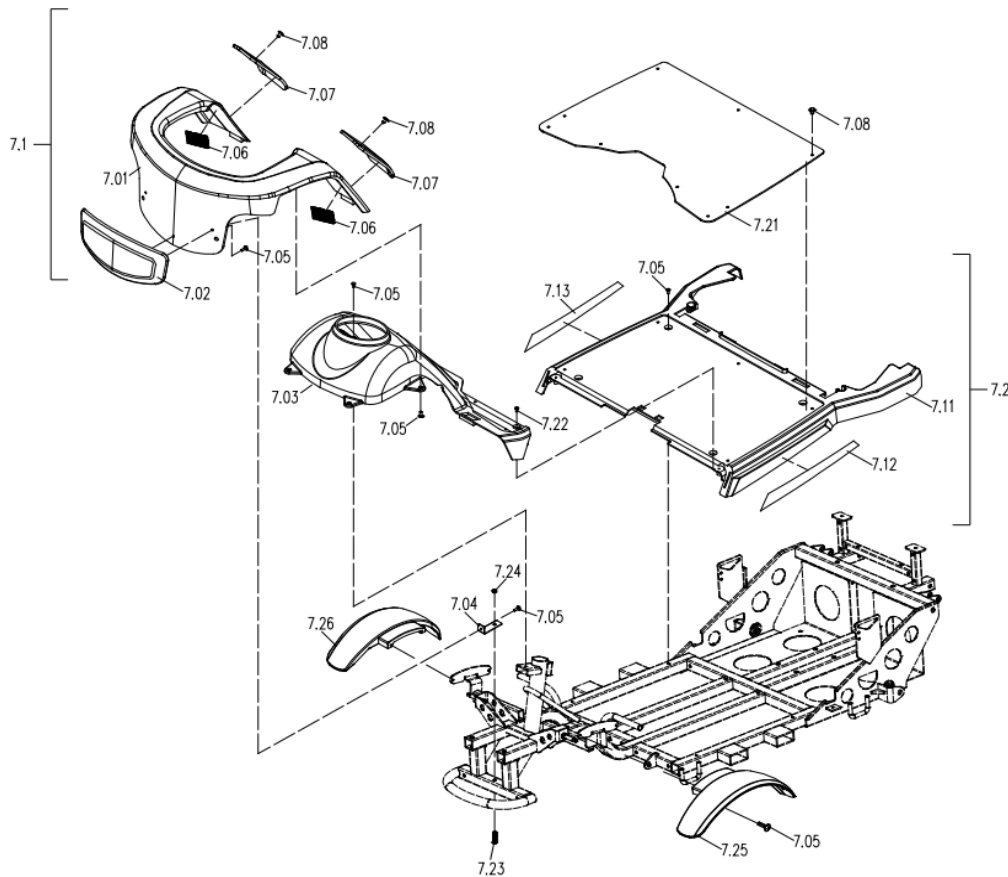

CE-D09 Spare parts list

Identification number: TCF-VOMNL-0973-14F
Product group: Mobility Scooter
Productname: Excel Galaxy II EVO 4
Batchnumber: From 7050

Front shroud assembly

Drawing No.	Item No.	Description	Price
7.1	30514169	Front shroud assembly Cloud Blue	€ 159,00
	30550295	Front shroud assembly Sage Green	€ 159,00
	30554042	Front shroud assembly Thunder Grey	€ 159,00
7.01	30514170	Front shroud Cloud Blue	€ 66,00
	30550296	Front shroud Sage Green	€ 66,00
	30554043	Front shroud Thunder Grey	€ 66,00
7.02	30514171	Decorative plate, Cloud Blue	€ 8,00
	30550297	Decorative plate, Sage Green	€ 8,00
	30554044	Decorative plate, Thunder Grey	€ 8,00
7.03	43690779	Front shroud cover	€ 43,20
7.04 to 7.08	-	Not available as spare part	-
7.2	31300035	Footplate assembly black	€ 63,00
7.11 to 7.13	-	Not available as spare part	-
7.21	39744000	Rubber mat, black	€ 58,94
7.22 to 7.24	-	Not available as spare part	-
7.25	43690762	Front fender LEFT	€ 7,40
7.26	43690763	Front fender RIGHT	€ 7,40