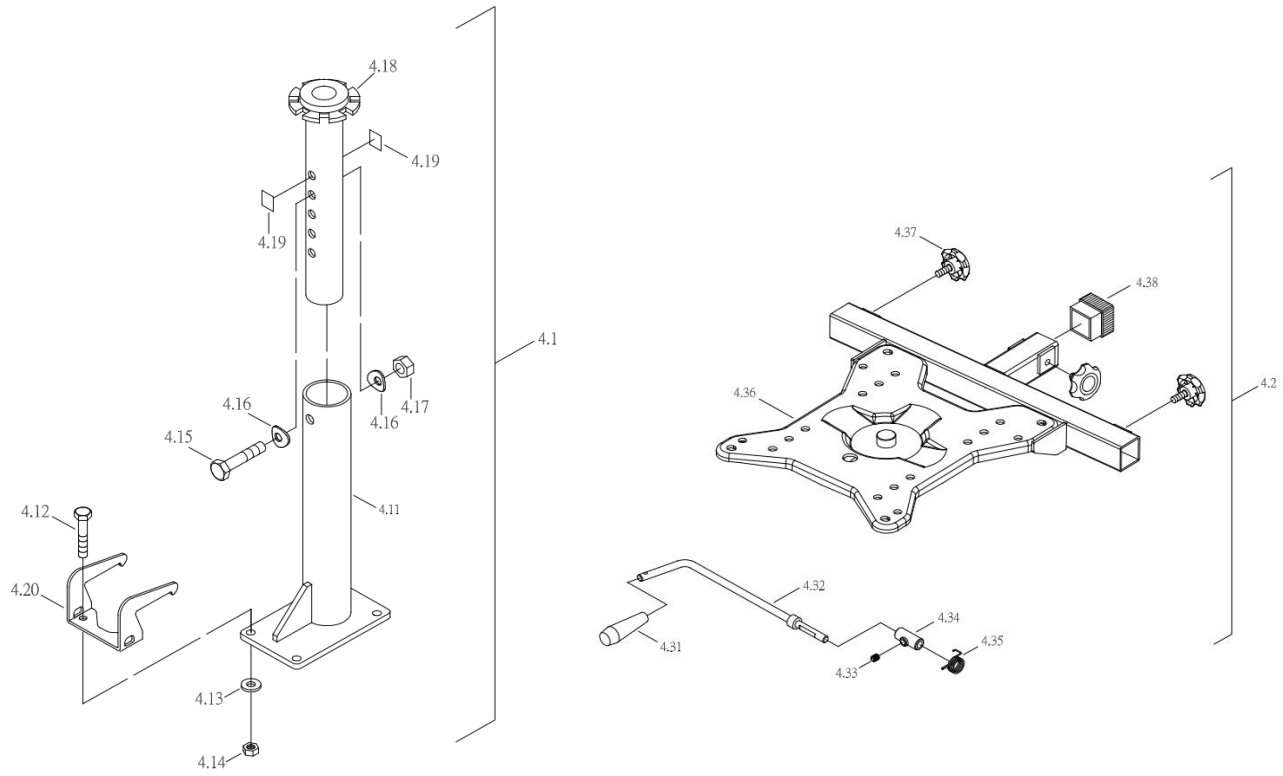

CE-D09 Spare parts list

Identification number: TCF-VOMNL-0973-14F
Product group: Mobility Scooter
Productname: Excel Galaxy II EVO 4
Batchnumber: From 7050

Seat assembly

Drawing No.	Item No.	Description	Price	
4.1	93130750	Seat post ass'y	€	194,72
4.11	95130280	Lower seat post	€	39,33
4.12 to 4.14	93130770	Mountingset seatpost (4x bolt, 4x nut, 4x washer)	€	27,67
4.15 to 4.17	-	Not available as spare part	-	
4.18	95130315	Seat post ass'y tube with out suspension	€	229,98
4.19	-	Not available as spare part	-	
4.20	95130275	Hook of battery belt	€	18,10
4.2	32100306	Seat base with release lever	€	155,40
4.31	41300204	Release lever black tip	€	4,86
4.32	41380432	Release lever "L" type 295L	€	15,54
4.33 to 4.35	-	Not available as spare part	-	
4.36	32103017	Seat plate	€	64,00
4.37	43600270	Knob (M10*13L)	€	1,40
4.38	43600306	Square plug (30x30)	€	0,36