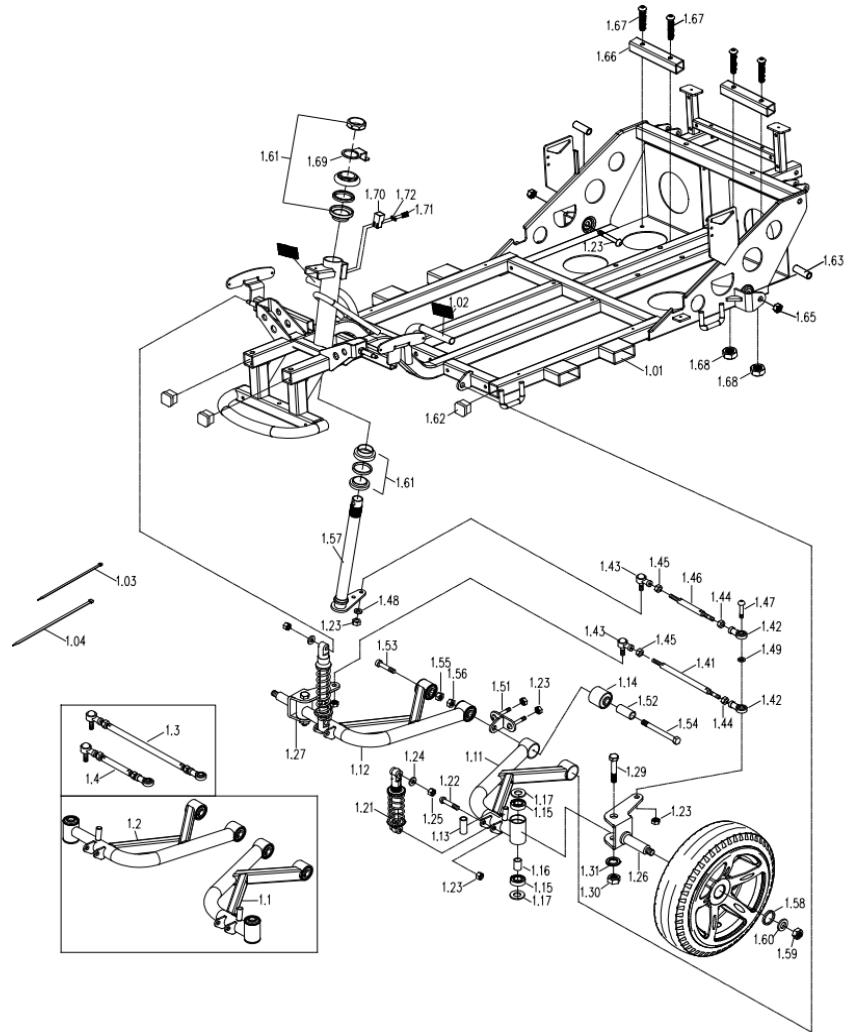

## CE-D09 Spare parts list

Identification number: TCF-VOMNL-0973-14F  
 Product group: Mobility Scooter  
 Productname: Excel Galaxy II EVO 4  
 Batchnumber: From 7050

### Front Frame Assembly

Drawing No.	Item No.	Description	Price
1.01	99741370	Front frame assembly	€ 1.326,43
1.02	43700283	Velcro tape (female 1"x27.5Y)	€ 4,32
1.03 to 1.04	-	Not available as spare part	-
1.1	99710005	Front suspension assembly LEFT	€ 305,73
1.2	99710010	Front suspension assembly RIGHT	€ 305,73
1.11 to 1.17	-	Not available as spare part	-
1.21	99710330	Suspension complete, black, (150LBS/IN)	€ 72,28
1.22 to 1.25	-	Not available as spare part	-
1.26	99710100	Front wheel axle set LEFT	€ 123,12
1.27	99710110	Front wheel axle set RIGHT	€ 123,12
	41200191	Stopper, Seat base (set of 2)	€ 3,40
1.29 to 1.31	-	Not available as spare part	-

### Front Frame Assembly

Drawing No.	Item No.	Description	Price	
1.3	99710470	Steering axle Long 10*356L	€	51,19
1.4	99710540	Steering axle Short 10*156L	€	53,95
1.41 to 1.49	-	Not available as spare part	-	
1.51	95131190	T-bracket set	€	12,76
1.52 to 1.56	-	Not available as spare part	-	
1.57	99710050	Handle bar complete for four wheel scooter	€	35,38
1.58 to 1.60	53300028	Bearing set for the front wheel	€	6,90
1.59	53210003	Nylon cap for front wheel	€	3,95
1.61	93130010	Bearing set of the bearing house	€	35,97
1.62 to 1.65	-	Not available as spare part	-	
1.66	41100026	Accu stopping tube	€	8,85
1.67 to 1.69	-	Not available as spare part	-	
1.70	7563742003	Sensor for half speed	€	14,83
1.71 to 1.72	-	Not available as spare part	-	