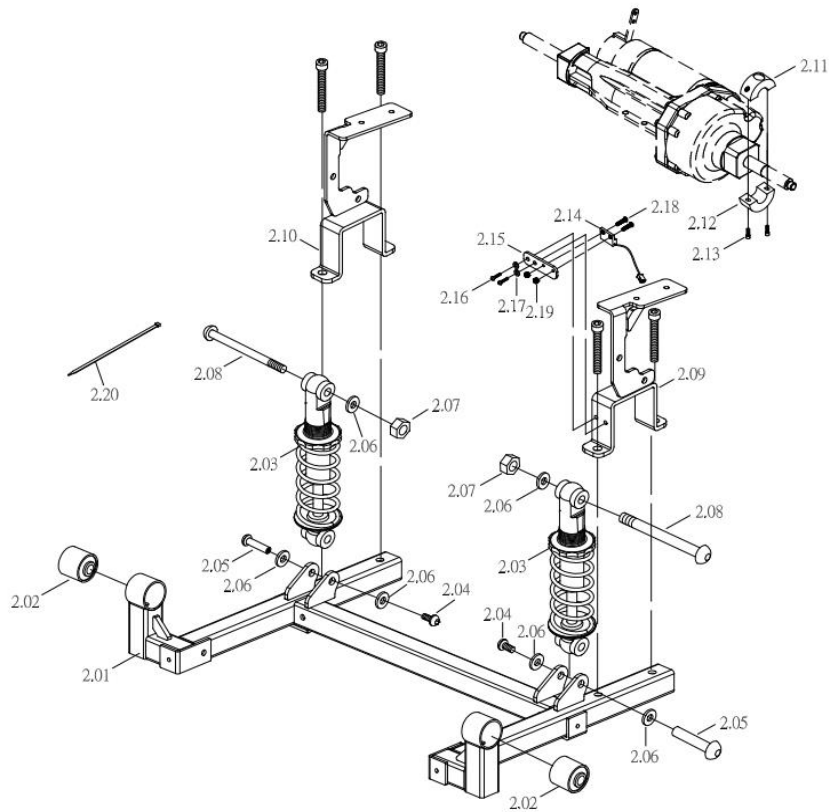

CE-D09 Spare parts list

Identification number: TCF-VOMNL-0973-14F
Product group: Mobility Scooter
Productname: Excel Galaxy II EVO 4
Batchnumber: From 7050

Rear frame assembly

Drawing No.	Item No.	Description	Price
2.01	30403149	Rear frame complete, excl. Anti-tippers	€ 641,02
2.02	-	Not available as spare part	-
2.03	95130335	Suspension Black 165L (550LBS/IN)	€ 83,99
2.04 to 2.08	-	Not available as spare part	-
2.09 to 2.10	99730385	Mounting set for transaxle	€ 120,71
2.11 to 2.13	41300442	Magnet for sensor odometer	€ 26,68
2.14	61090063	Sensor for odometer	€ 11,39
2.15	41200487	Bracket for sensor odometer	€ 2,60
2.16 to 2.20	-	Not available as spare part	-