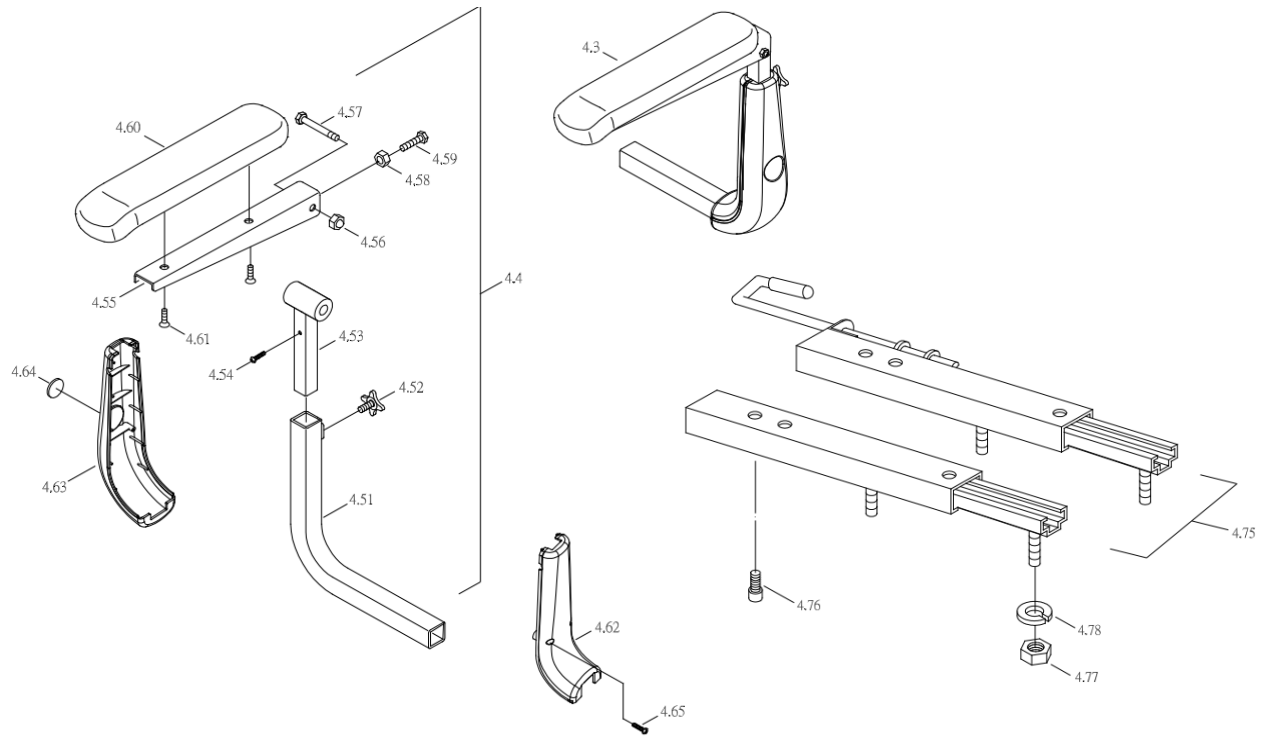

CE-D09 Spare parts list

Identification number: TCF-VOMNL-0973-14F
Product group: Mobility Scooter
Productname: Excel Galaxy II EVO 4
Batchnumber: From 7050

Armrest assembly

Drawing No.	Item No.	Description	Price	
4.3	31000342	Armrest assembly LEFT	€	73,60
4.4	31000343	Armrest assembly RIGHT	€	73,60
4.51	-	Not available as spare part	-	
4.52	43600317	Knob (M8x15L)	€	1,80
4.53 to 4.59	-	Not available as spare part	-	
4.60	93131370	Armpad	€	33,20
4.61	-	Not available as spare part	-	
4.62	43610502	Protective cover armrest LEFT	€	1,76
	43610503	Protective cover armrest RIGHT	€	1,76
4.63	43610500	Protective shroud LEFT	€	2,08
	43610501	Protective shroud RIGHT	€	2,08
4.64 to 4.65	-	Not available as spare part	-	
4.75	41700077	Slide mechanism assembly with release lever	€	43,20
4.76 to 4.78	-	Not available as spare part	-