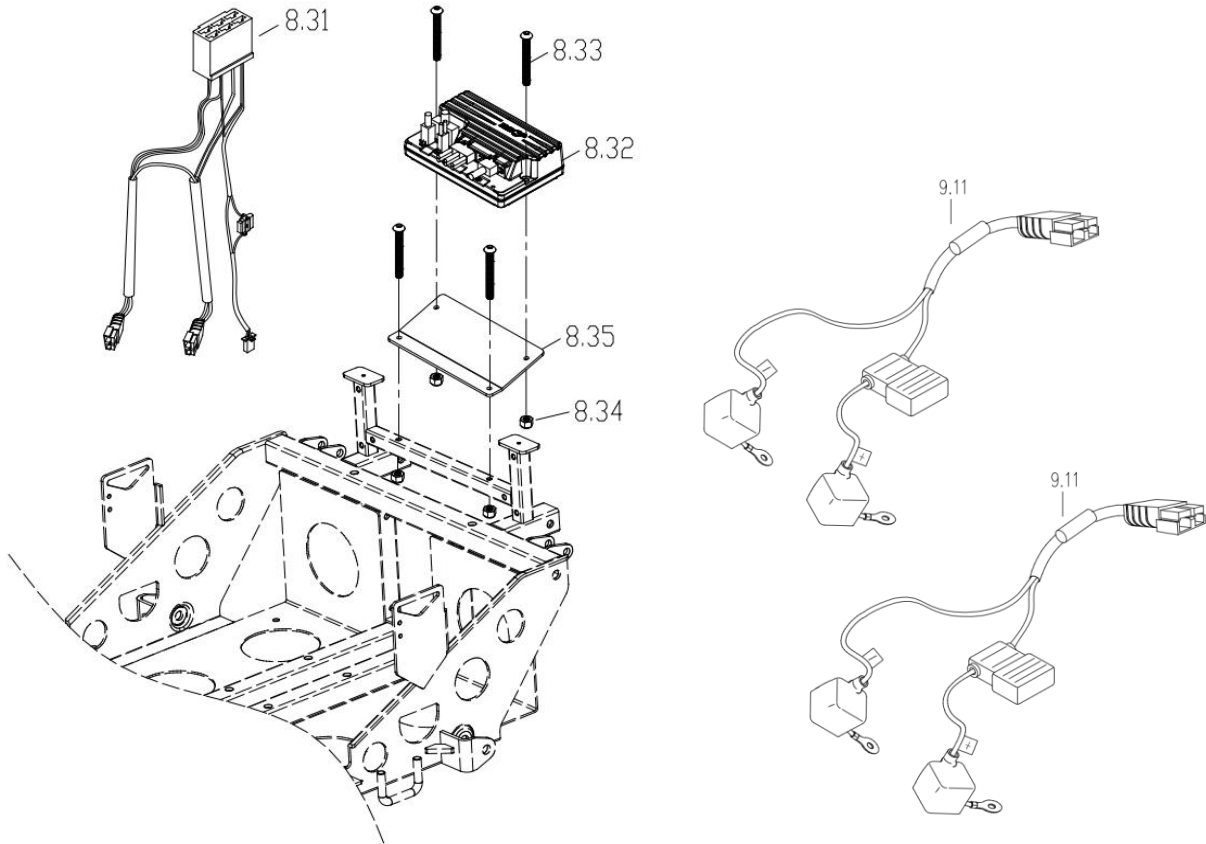

CE-D09 Spare parts list

Identification number: TCF-VOMNL-0973-14F
Product group: Mobility Scooter
Productname: Excel Galaxy II EVO 4
Batchnumber: From 7050

Controller

Drawing No.	Item No.	Description	Price
8.31	99701905	Power harness between battery and controlbox (Rhino 2)	€ 56,35
8.32	DS160		€ 708,30
8.33 to 8.35	-	Not available as spare part	-
9.11	93132051	Battery conecction cable (2nd generation)	€ 94,07