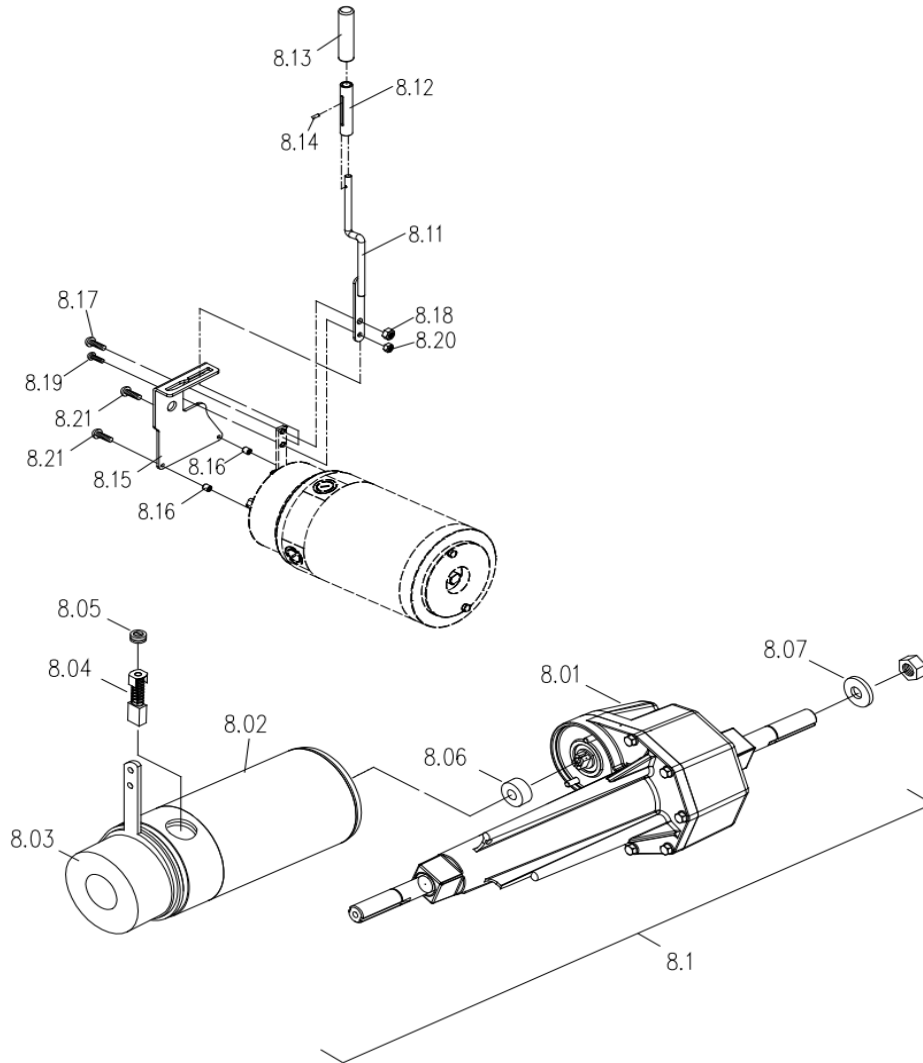

CE-D09 Spare parts list

Identification number: TCF-VOMNL-0973-14F
Product group: Mobility Scooter
Productname: Excel Galaxy II EVO 4
Batchnumber: From 7050

Motor & Transaxle

Drawing No.	Item No.	Description	Price
8.1	62009151	Transaxle, motor and motor brake assembly M4QZ-25 (4P)/Rhino 2	€ 1.287,60
8.01	97041980	Transaxle	€ 753,95
8.02	62109128	Motor, M4QZ-25 (4P)	€ 699,60
8.03	99731995	Motor brake (motor M4QT)	€ 213,04
8.04 to 8.05	99702010	Carbon brush including covers (4 pieces) for motor M4A	€ 35,97
8.06	93132030	Clutch between motor and transaxle	€ 17,98
8.07	-	Not available as spare part	-
8.11 to 8.21	97300735	Freewheel lever complete	€ 24,44
8.13	7543690220	Release lever rubber tip	€ 17,69
-	99741860	Mounting set for mounting wheel on transaxle	€ 37,30