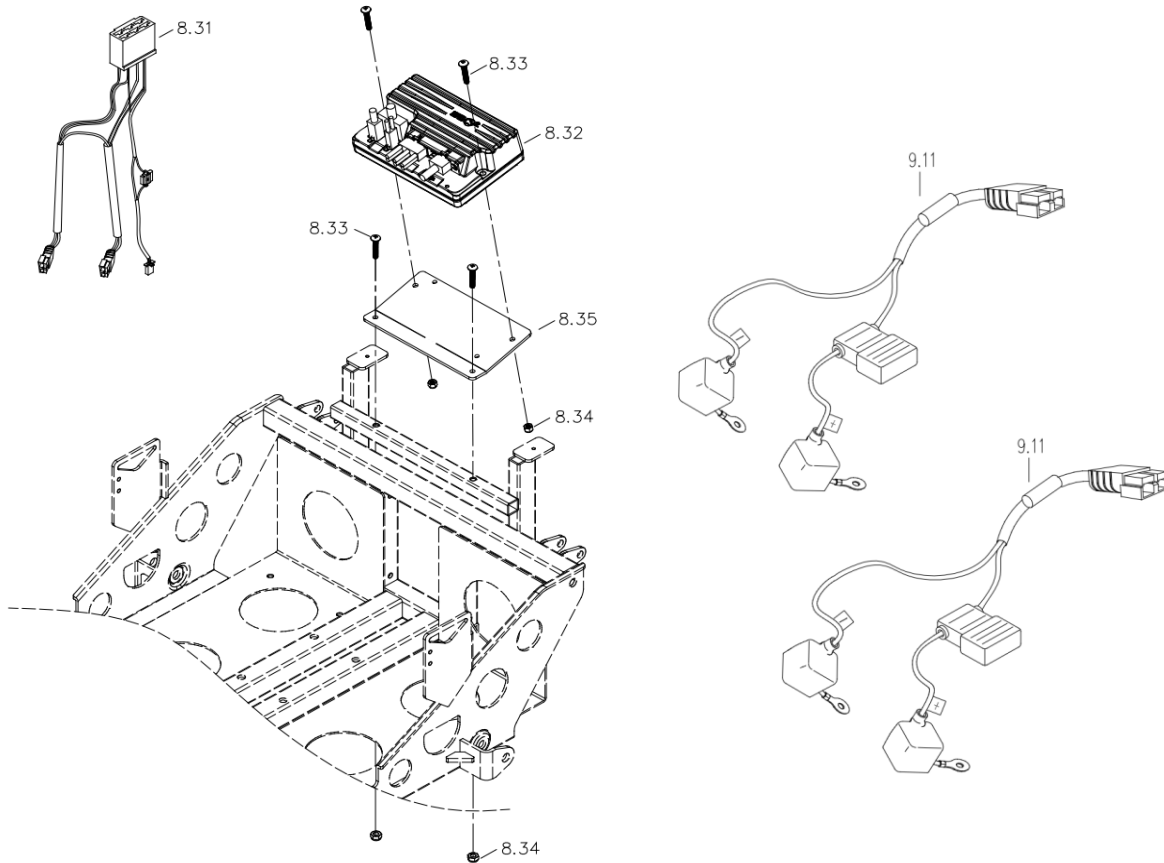

CE-D09 Spare parts list

Identification number: TCF-VOMNL-0973-14E
Product group: Mobility Scooter
Productname: Excel Galaxy II DeLuxe EVO
Batchnumber: From 6708

Controller & Accessoires

Drawing No.	Item No.	Description	Price
8.31	63370523	Harness power controller LFP4 15A	€ 40,80
8.32	64510007	DS120 Controller (Rhino 2)	€ 729,40
8.33 to 8.35	-	Not available as spare part	-
9.11	63270424	Battery connection cable with 80A fuse (1 pcs)	€ 74,60
-	90100030	Crutch holder de-luxe	€ 80,20
-	97101400	Insurance plate holder	€ 17,10
-	93810670	Battery 50Ah/24V LiFePO4	€ 637,61
-	93810357	Charger 8Ah/24V lithium	€ 273,48