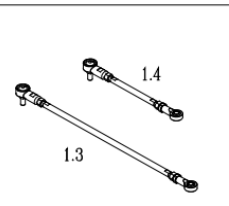

Front frame assembly