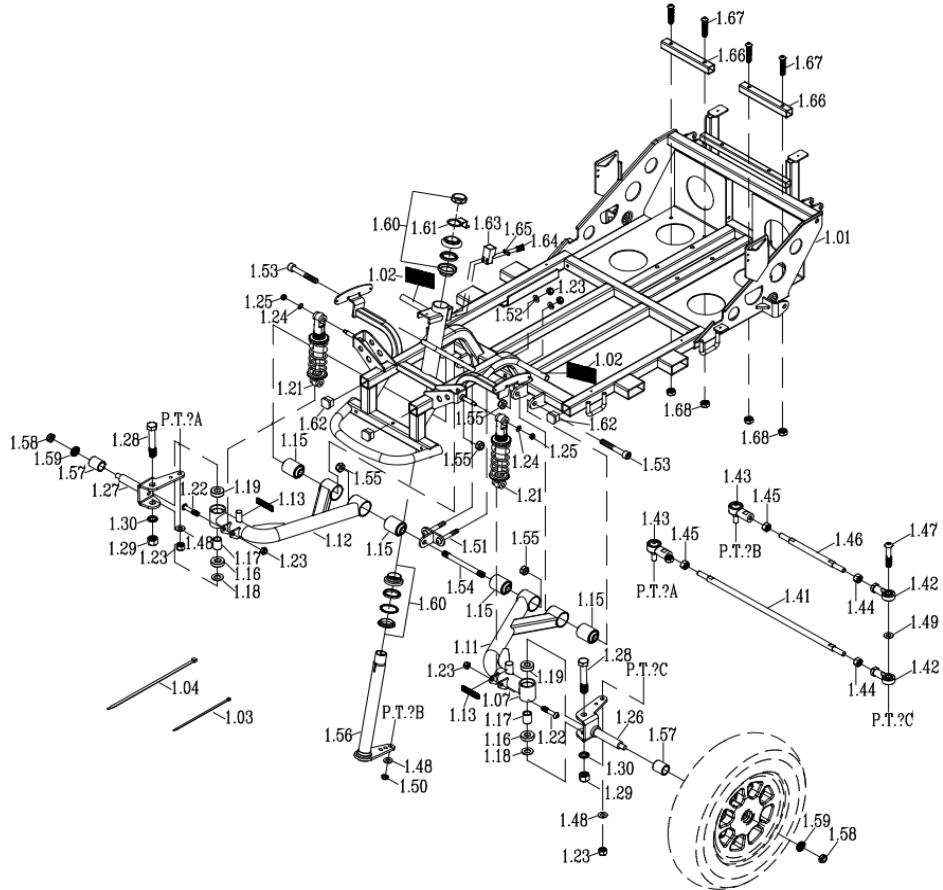

# CE-D09 Spare parts list

Identification number: TCF-VOMNL-0973-14E  
Product group: Mobility Scooter  
Productname: Excel Galaxy II DeLuxe EVO  
Batchnumber: From 6708

## Front frame assembly

## CE-D09 Spare parts list

Identification number: TCF-VOMNL-0973-14E  
 Product group: Mobility Scooter  
 Productname: Excel Galaxy II DeLuxe EVO  
 Batchnumber: From 6708