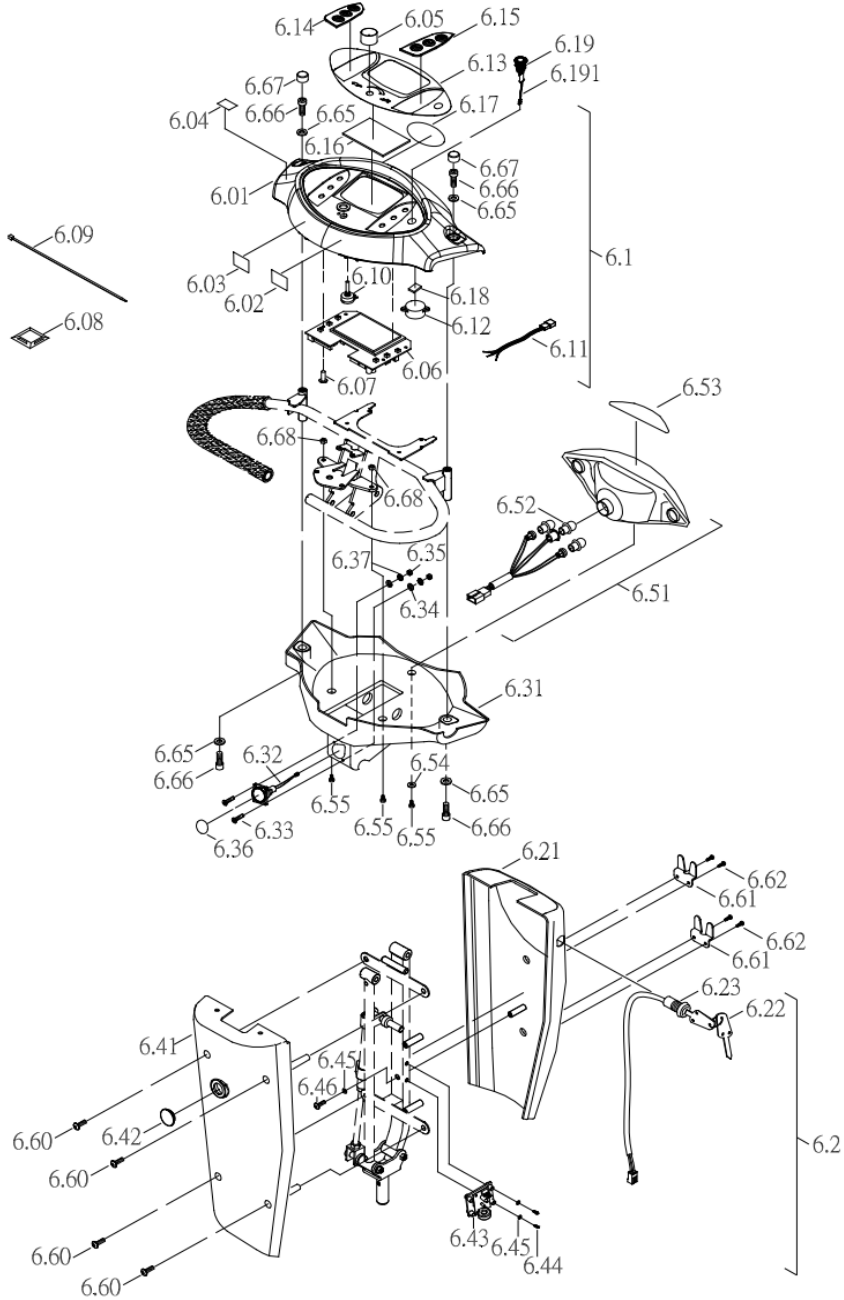

CE-D09 Spare parts list

Identification number: TCF-VOMNL-0973-14E
Product group: Mobility Scooter
Productname: Excel Galaxy II DeLuxe EVO
Batchnumber: From 6708

Tiller assembly (shroud)

CE-D09 Spare parts list

Identification number: TCF-VOMNL-0973-14E
Product group: Mobility Scooter
Productname: Excel Galaxy II DeLuxe EVO
Batchnumber: From 6708

Tiller assembly (shroud)

Drawing No.	Item No.	Description	Price	
6.1	30554070	Dashboard complete LCD Thunder Grey	€	404,40
	30550325	Dashboard complete LCD Sage Green	€	404,40
	30514195	Dashboard complete LCD Cloud Blue	€	404,40
6.01 to 6.04	-	Not available as spare part	-	
6.05	61180189	Speed adjustment knob	€	6,90
6.06	61108305	PC-board LCD LFP4	€	224,40
6.07 to 6.09	-	Not available as spare part	-	
6.10	97071700	Speed potentiometer with cable	€	30,44
6.11 to 6.12	-	Not available as spare part	-	
6.13	75171349	Dashboard foil	€	14,01
6.14	44689128	Key pad left	€	10,47
6.15	44689129	Key pad right	€	10,47
6.16	43690399	LCD cover board	€	13,23
6.17 to 6.18	-	Not available as spare part	-	
6.19	61098058	Emergency stop button	€	38,92
6.191	63770837	Cable emergency stop button	€	2,83
6.2	30554048	Front dashboard cover assembly Thunder Grey	€	103,00
	30550302	Front dashboard cover assembly Sage Green	€	103,00
	30514177	Front dashboard cover assembly Cloud Blue	€	103,00
6.21	-	Not available as spare part	-	
6.22	7542600001	Key	€	3,98
6.23	97061880	Ignition barrel	€	29,05
6.31	30554050	Lower dashboard cover Thunder Grey	€	53,00
	30550305	Lower dashboard cover Sage Green	€	53,00
	30514178	Lower dashboard cover Cloud Blue	€	53,00
6.32	33700498	Charge plug LFP4	€	34,00
6.33 to 6.37	-	Not available as spare part	-	
6.41	43690768	Tiller cover rear, Black	€	62,00
6.42	-	Not available as spare part	-	
6.43	61100069	Power convert board	€	78,12
6.44 to 6.46	-	Not available as spare part	-	
6.51	97031100	Head light assembly complete with cable	€	99,60
6.52	99700073	Light bulb head light 12V/15W	€	31,19
6.53 to 6.60	-	Not available as spare part	-	
-	99701400	Indicator unit, left	€	48,42
	99701410	Indicator unit, right	€	48,42
6.61 to 6.62	93131900	Basket bracket	€	24,90
-	91010970	Mirror set, left and right	€	36,56
-	7543780088	Basket, plastic	€	36,58