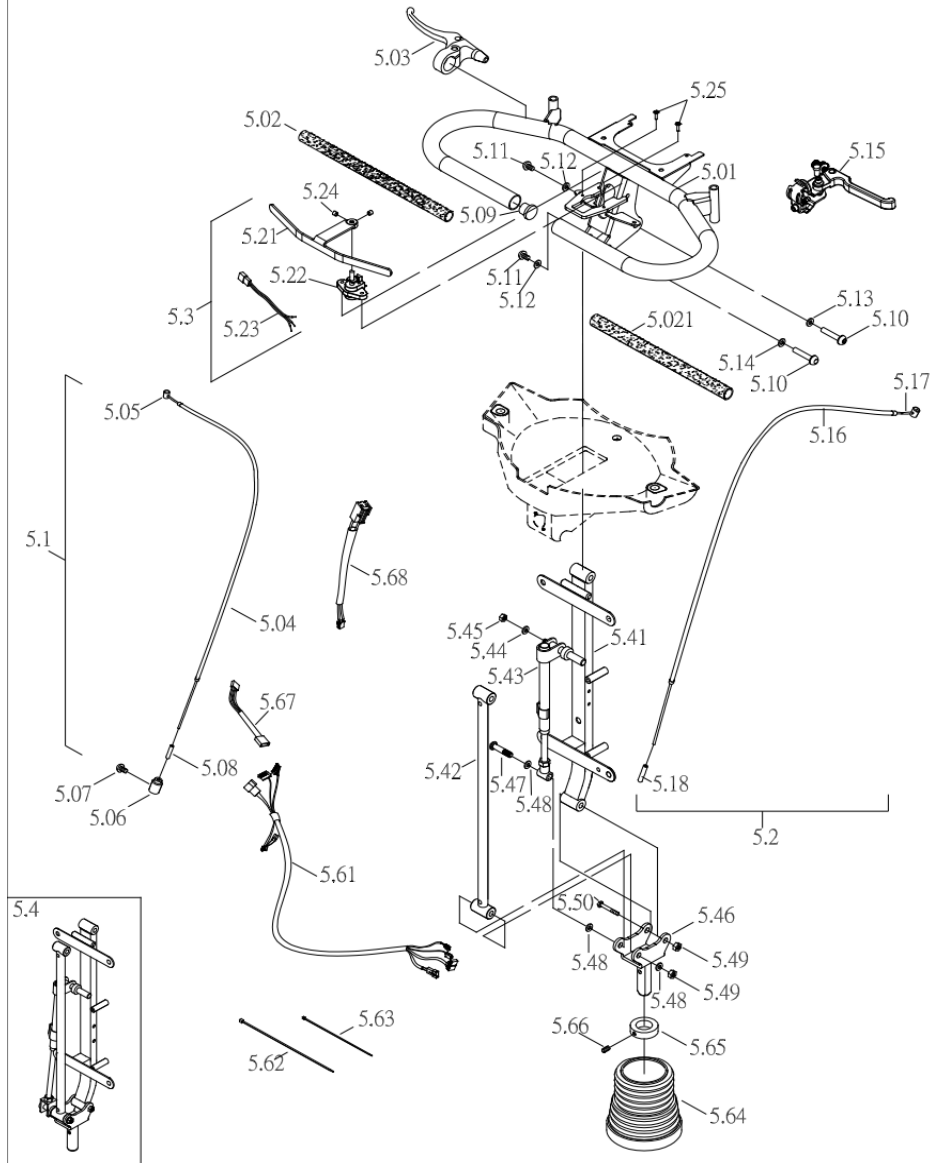

CE-D09 Spare parts list

Identification number: TCF-VOMNL-0973-14E
Product group: Mobility Scooter
Productname: Excel Galaxy II DeLuxe EVO
Batchnumber: From 6708

Tiller assembly (frame)

CE-D09 Spare parts list

Identification number: TCF-VOMNL-0973-14E
Product group: Mobility Scooter
Productname: Excel Galaxy II DeLuxe EVO
Batchnumber: From 6708

Tiller assembly (frame)

Drawing No.	Item No.	Description	Price	
5.01	33503023	Upper tiller steering frame	€	94,80
5.02	97061340	Hand grip foam for steering tube (2 pcs)	€	44,27
5.021	-	Not available as spare part	-	
5.03 & 5.1	97001540	Lever for tiller adjustment	€	30,44
5.04 to 5.14	-	Not available as spare part	-	
5.15 & 5.2	99700110	Brake handle complete incl. brake cable	€	44,24
5.16 to 5.18	-	Not available as spare part	-	
5.3	33500799	Throttle lever complete with potentiometer and cable from batch #4113	€	111,45
5.21	-	Not available as spare part	-	
5.22	61020023	One piece throttle potentiometer from batch #4113	€	79,96
5.23 to 5.25	-	Not available as spare part	-	
5.4	99701855	Frame for tiller adjustment	€	330,63
5.41 to 5.42	-	Not available as spare part	-	
5.43	97061450	Gasspring for tiller adjustment	€	89,92
5.44 to 5.45	-	Not available as spare part	-	
5.46	95130855	Tiller fixation	€	76,09
5.47 to 5.50	-	Not available as spare part	-	
5.61	63180136	Main cable loom, S846 LCD EMG 12A	€	111,60
5.62 to 5.63	-	Not available as spare part	-	
5.64	99701110	Rubber cover under tiller	€	27,67
5.65 to 5.66	95130925	Clamp ring	€	6,38
5.67	-	Not available as spare part	-	
5.68	63742003	Cable for sensor half speed	€	14,83