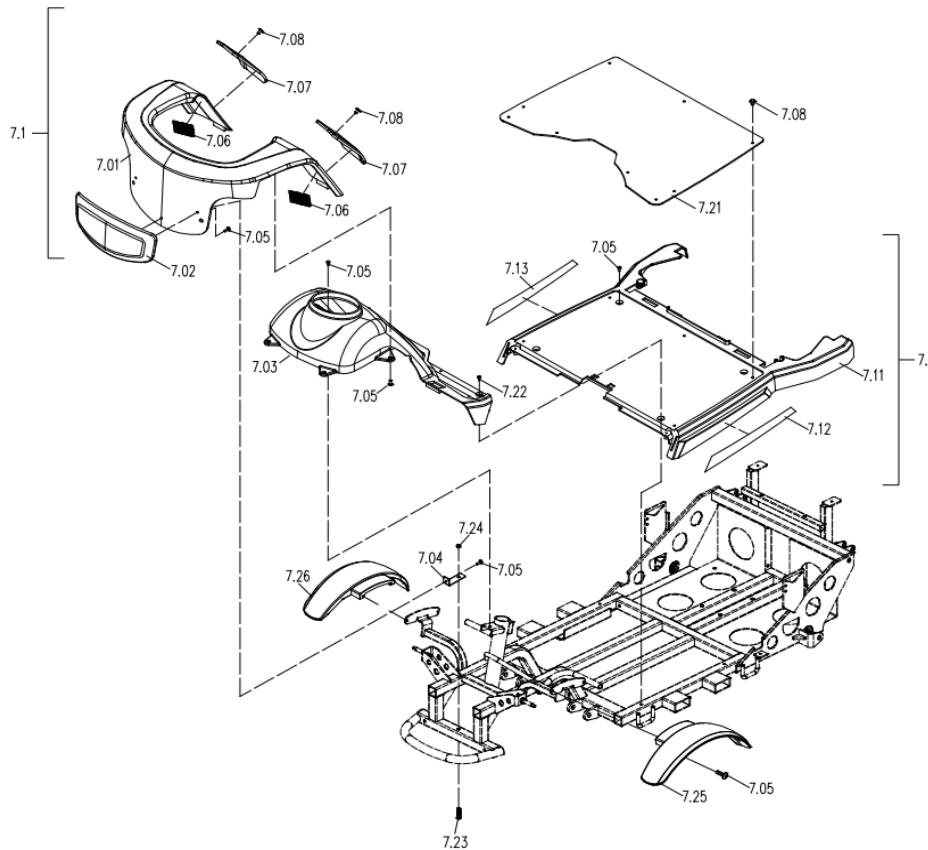

CE-D09 Spare parts list

Identification number: TCF-VOMNL-0973-14E
Product group: Mobility Scooter
Productname: Excel Galaxy II DeLuxe EVO
Batchnumber: From 6708

Front shroud assembly

Drawing No.	Item No.	Description	Price
7.1	30554042	Front shroud assembly Thunder Grey	€ 159,00
	30550295	Front shroud assembly Sage Green	€ 159,00
	30514169	Front shroud assembly Cloud Blue	€ 159,00
7.01	-	Not available as spare part	-
7.02	30554044	Decorative plate, Thunder Grey	€ 8,00
	30550297	Decorative plate, Sage Green	€ 8,00
	30514171	Decorative plate, Cloud Blue	€ 8,00
7.03	43690779	Front shroud cover	€ 43,20
7.04 to 7.06	-	Not available as spare part	-
7.07 to 7.08	39744000	Rubber mat, black	€ 58,94
7.2	31300035	Footplate assembly black	€ 63,00
7.11	-	Not available as spare part	-
7.12 to 7.13	39900240	Reflector label white, left and right	€ 5,94
7.21	39734000	Rubber mat, black	€ 58,94
7.22 to 7.24	-	Not available as spare part	-
7.25	43690762	Front fender LEFT	€ 7,40
7.26	43690763	Front fender RIGHT	€ 7,40