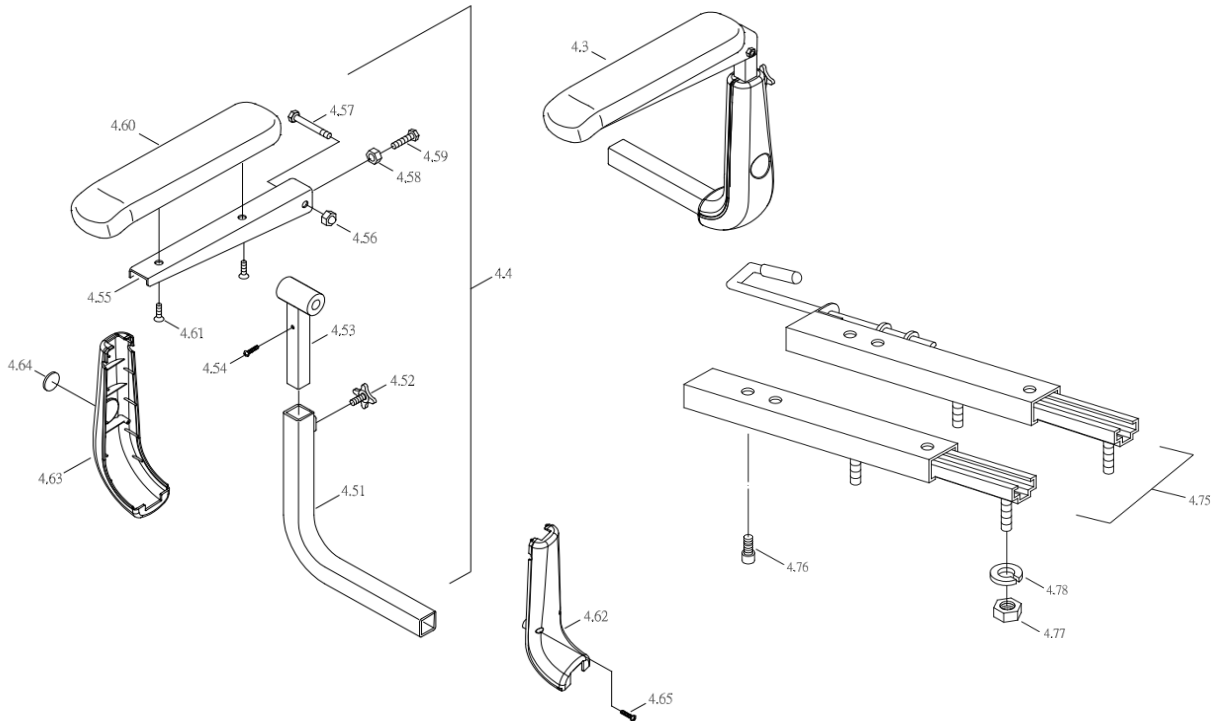

CE-D09 Spare parts list

Identification number: TCF-VOMNL-0973-14E
Product group: Mobility Scooter
Productname: Excel Galaxy II DeLuxe EVO
Batchnumber: From 6708

Armrest assembly

Drawing No.	Item No.	Description	Price	
4.3	93900020	Armrest left	€	156,32
4.4	93900030	Armrest right	€	156,32
4.51 to 4.59	-	Not available as spare part	-	
4.52	95030545	Knob M8x15L	€	2,77
4.60	93131370	Arm pad, black	€	33,20
4.61	-	Not available as spare part	-	
4.62 & 4.65	95030590	Protective cover armrest black, ABS, left	€	20,34
4.63 & 4.64	95030595	Protective cover armrest black, ABS, right	€	20,34
4.75 to 4.78	93130960	Slide mechanism assembly	€	91,30