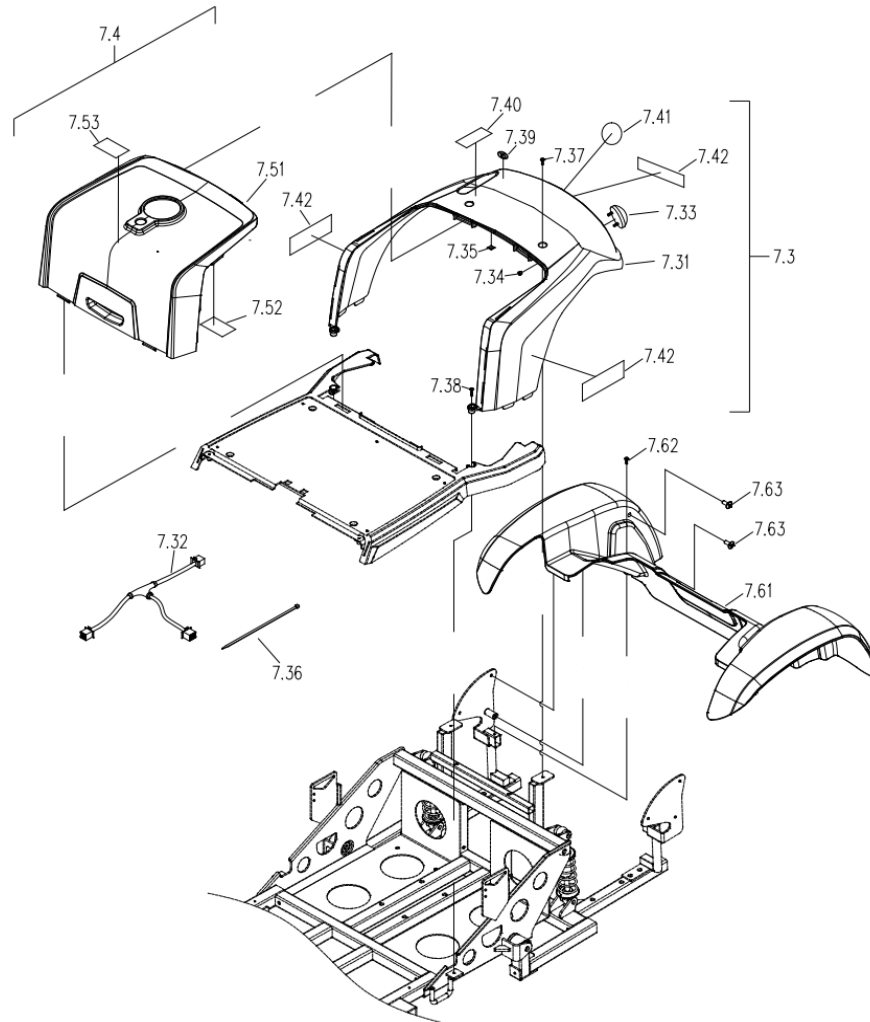

CE-D09 Spare parts list

Identification number: TCF-VOMNL-0973-14E
Product group: Mobility Scooter
Productname: Excel Galaxy II DeLuxe EVO
Batchnumber: From 6708

Rear shroud assembly

Drawing No.	Item No.	Description	Price
7.3	30554046	Rear shroud complete Thunder Grey	€ 391,20
	30550299	Rear shroud complete Sage Green	€ 391,20
	30514172	Rear shroud complete Cloud Blue	€ 391,20
7.31	-	Not available as spare part	-
7.32	79732500	Taillight cable	€ 12,32
7.33	7561200199	Taillight complete	€ 107,65
7.34 to 7.42	-	Not available as spare part	-
7.4	31300062	Battery cover S846H LFP4	€ 46,80
7.51 to 7.53	-	Not available as spare part	-
7.61	43690782	Wheel fender cover, black	€ 49,20
7.62 to 7.63	-	Not available as spare part	-