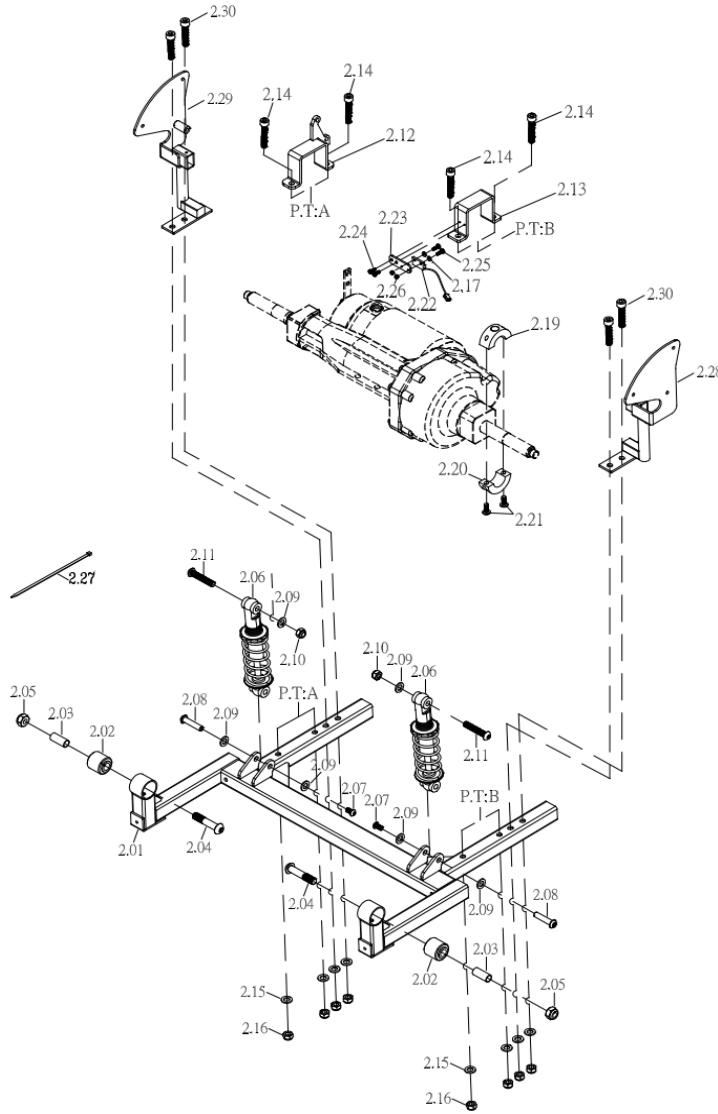

CE-D09 Spare parts list

Identification number: TCF-VOMNL-0973-14E
Product group: Mobility Scooter
Productname: Excel Galaxy II DeLuxe EVO
Batchnumber: From 6708

Front frame assembly

Drawing No.	Item No.	Description	Price	
1.01	99741380	Front frame	€	1.326,43
1.02 to 1.04	-	Not available as spare part	-	
1.1	99740005	Front train complete left incl. mounting material	€	305,73
1.2	99740015	Front train complete right incl. mounting material	€	305,73
1.11 to 1.19	-	Not available as spare part	-	
1.21	99710330	Suspension complete, black (150LBS/IN)	€	72,28
1.22 to 1.25	-	Not available as spare part	-	
1.26	99740100	Front wheel axle set left	€	123,13
1.27	99740110	Front wheel axle set right	€	123,13
1.28 to 1.30	-	Not available as spare part	-	
1.3	7541300520	Steering tube long	€	53,96
1.4	99740470	Steering axle, upper (short)	€	51,19
1.41 to 1.55	-	Not available as spare part	-	
1.56	99740050	Handle bar complete for 4-wheel	€	35,38
1.57 to 1.59	-	Not available as spare part	-	
1.60	93130010	Bearing set, front fork, 7 pcs	€	35,97
1.61 to 1.62	-	Not available as spare part	-	
1.63	7563742003	Sensor for half-speed	€	14,83
1.64 to 1.65	-	Not available as spare part	-	
1.66 & 1.67	41100026	Accu stopping tube	€	8,85
1.68	-	Not available as spare part	-	

CE-D09 Spare parts list

Identification number: TCF-VOMNL-0973-14E
Product group: Mobility Scooter
Productname: Excel Galaxy II DeLuxe EVO
Batchnumber: From 6708

Rear frame assembly