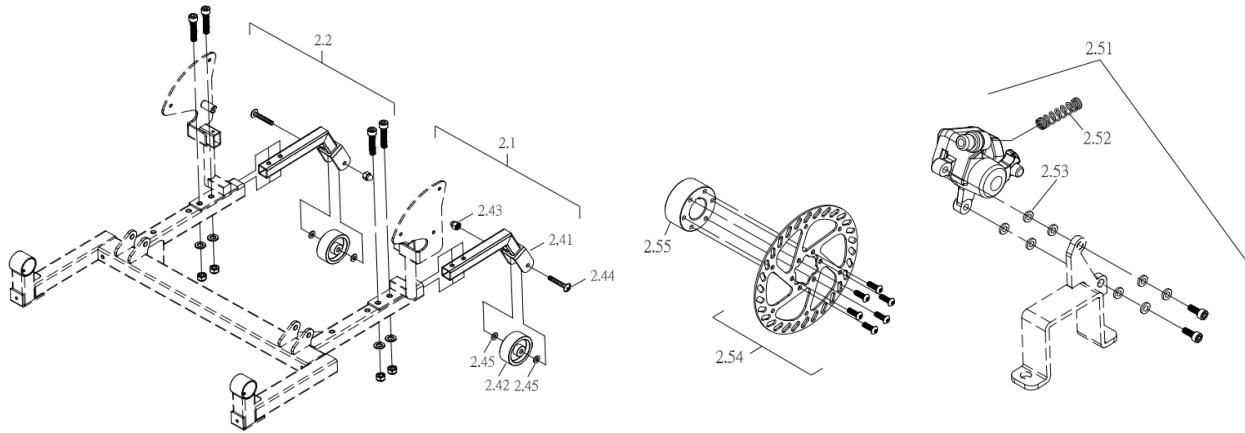

CE-D09 Spare parts list

Identification number: TCF-VOMNL-0973-14E
Product group: Mobility Scooter
Productname: Excel Galaxy II DeLuxe EVO
Batchnumber: From 6708

Anti-tipper & Brake assembly

Drawing No.	Item No.	Description	Price
2.1	99741381	Anti-tipper left	€ 67,79
2.2	99741391	Anti-tipper right	€ 67,79
2.41 to 2.45	-	Not available as spare part	-
2.51	42700013	Rear disk brake, incl. connecting hook	€ 74,10
2.52 to 2.53	-	Not available as spare part	-
2.54 to 2.55	41200307	Disk brake (F158x2.0T)	€ 47,86