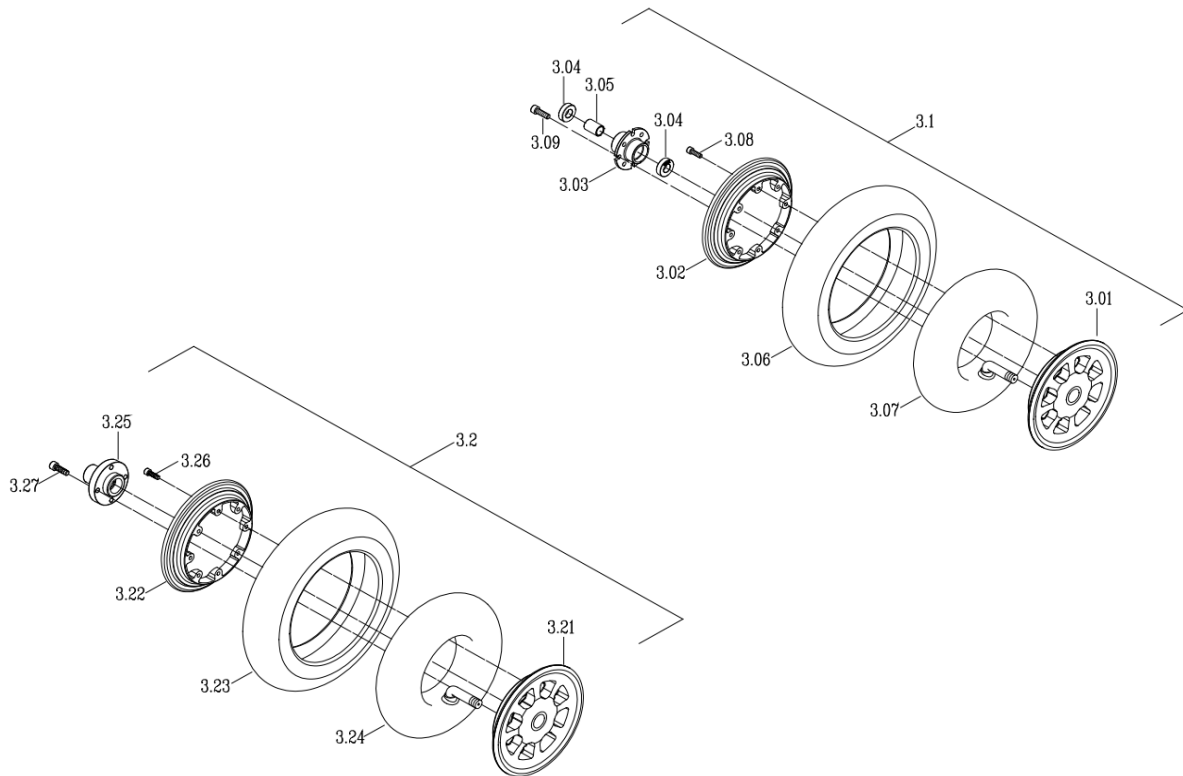

CE-D09 Spare parts list

Identification number: TCF-VOMNL-0973-14E
Product group: Mobility Scooter
Productname: Excel Galaxy II DeLuxe EVO
Batchnumber: From 6708

Wheel assembly

Drawing No.	Item No.	Description	Price	
3.1	33100967	Front wheel assembly	€	315,00
3.01 to 3.03	-	Not available as spare part	-	
3.04	53300028	Bearing set for front wheel	€	6,90
3.05	-	Not available as spare part	-	
3.06 & 3.23	44689215	Outer tire 14x3.50-8 puncture resistant (black)	€	102,00
3.07 & 3.24	7544600590	Inner tire	€	21,32
3.08 to 3.09	-	Not available as spare part	-	
3.2	32600655	Rear wheel assembly	€	344,40
3.21 to 3.22	-	Not available as spare part	-	
3.25 to 3.27	-	Not available as spare part	-