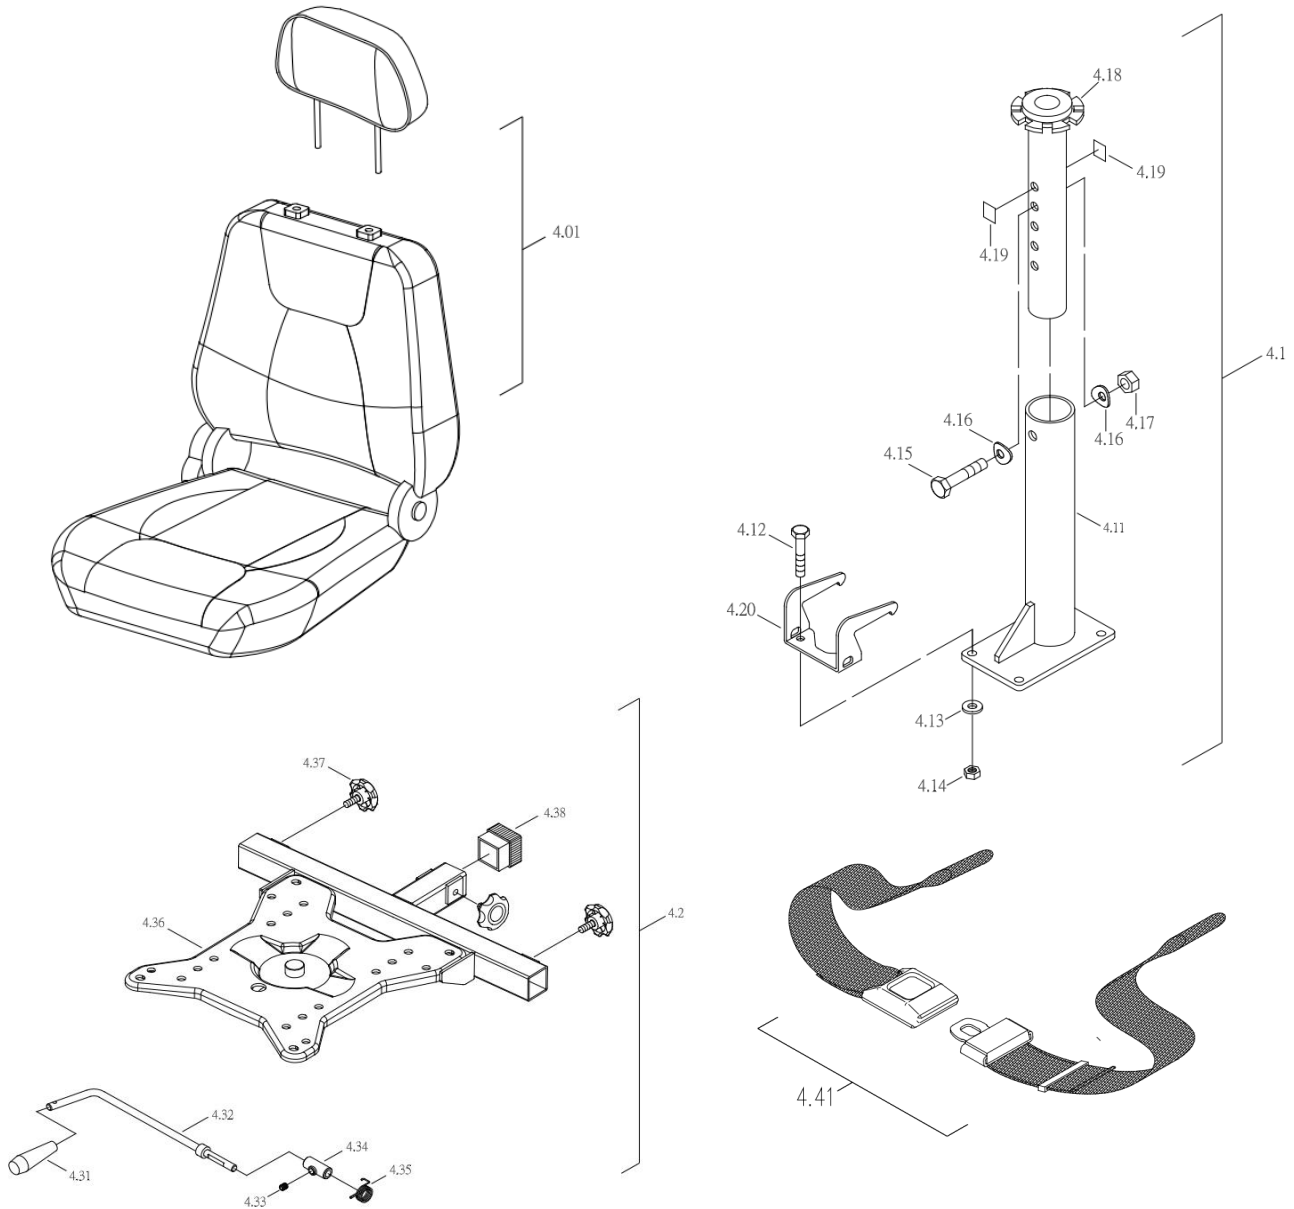

CE-D09 Spare parts list

Identification number: TCF-VOMNL-0973-14E
Product group: Mobility Scooter
Productname: Excel Galaxy II DeLuxe EVO
Batchnumber: From 6708

Seat assembly

CE-D09 Spare parts list

Identification number: TCF-VOMNL-0973-14E
Product group: Mobility Scooter
Productname: Excel Galaxy II DeLuxe EVO
Batchnumber: From 6708

Seat assembly

Drawing No.	Item No.	Description	Price	
4.01	93130861	Excellence seat with angle adjust backr and headr	€	870,65
4.1	93130750	Seat post assembly	€	194,72
4.11	95130280	Lower seat post	€	39,33
4.12 to 4.14	93130770	Mountingset seatpost (4x bolt, nut and washer)	€	27,67
4.15 to 4.17	-	Not available as spare part	-	
4.18	95130315	Seat post assembly tube without suspension	€	229,98
4.19	-	Not available as spare part	-	
4.20	95130275	Hook of safety belt	€	7,44
4.2	93130870	Seat base, incl. fixation lever	€	170,55
4.31 to 4.35	99700870	Fixation lever for seat	€	34,59
4.37	95030510	Knob, M10x13L	€	2,13
4.38	-	Not available as spare part	-	
4.41	90360200	Seat fixationbelt, quick release (loop fixation)	€	17,63