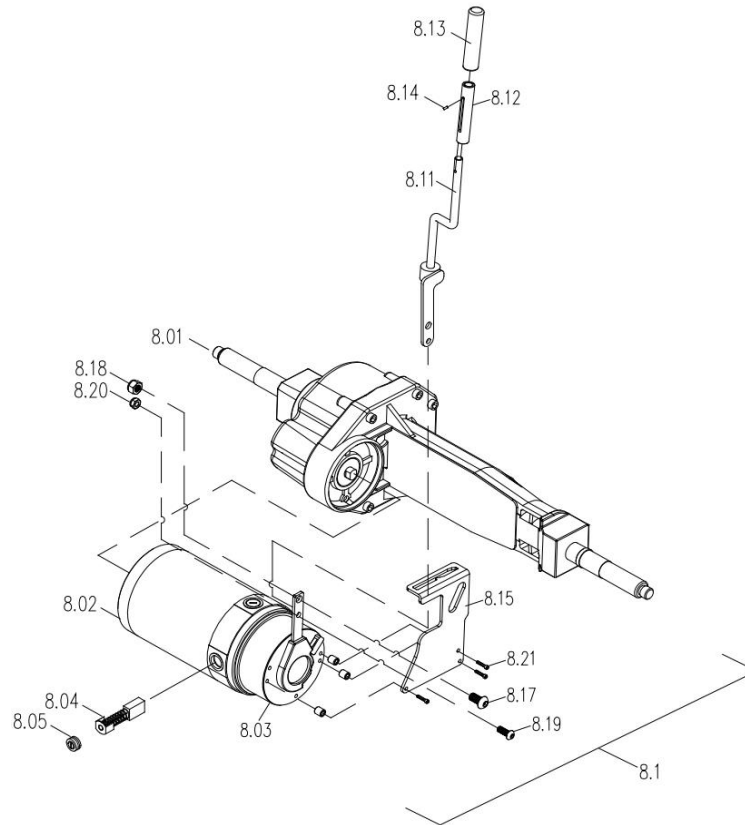

CE-D09 Spare parts list

Identification number: TCF-VOMNL-0973-14E
Product group: Mobility Scooter
Productname: Excel Galaxy II DeLuxe EVO
Batchnumber: From 6708

Motor & Transaxle

Drawing No.	Item No.	Description	Price	
8.1	62009169	Transaxle assembly	€	1.236,00
8.01	62201259	Transaxle	€	498,00
8.02	62109129	Motor M4YB-25	€	851,50
8.03	62302039	Electricmagnetic motorbrake 8NM for 4P transaxle	€	243,00
8.04 to 8.05	62400012	Carbon brush including covers (2 pieces) 7*11MM	€	14,49
8.11 to 8.14	97400735	Release lever complete	€	24,45
8.13	7543690220	Rubber tip for release lever	€	17,69
8.15	97400740	Mounting plate for release lever	€	3,75
8.16 to 8.21	-	Not available as spare part	-	-