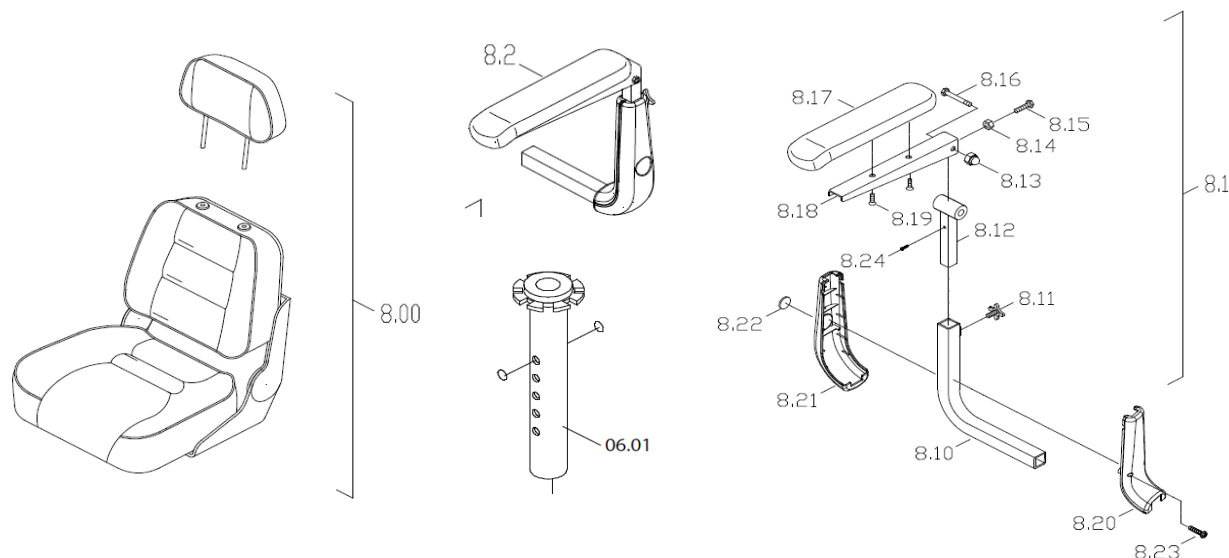

CE-D09 Spare parts list

Identification number: TCF-VOMNL-0975-23D

Product group: Mobility Scooter

Productname: Excel Galaxy Plus EVO 3

Batchnumber: From 7065

Seat assembly

Drawing No.	Item No.	Description	Purchase price
8.00	93130861	Excellence seat with angle adjust backr and headr	€ 870,65
6.1	93130755	Seat post suspension assembly	€ 244,13
	95130315	Seat post without suspension assembly	€ 229,98
8.1	93900030	Armrest assembly Right	€ 156,32
8.2	93900020	Armrest assembly Left	€ 156,32
8.10	-	Not available as spare part	-
8.11	95030545	Knob, M8x15L	€ 2,77
8.12 to 8.16	-	Not available as spare part	-
8.17	93131370	Arm pad, Black	€ 33,20
8.18 to 8.19	-	Not available as spare part	-
8.20 to 8.22	95030590	Protective cover armrest, ABS, Black, Left	€ 20,34
	95030595	Protective cover armrest, ABS, Black, RIGHT	€ 20,34
8.23	-	Not available as spare part	-