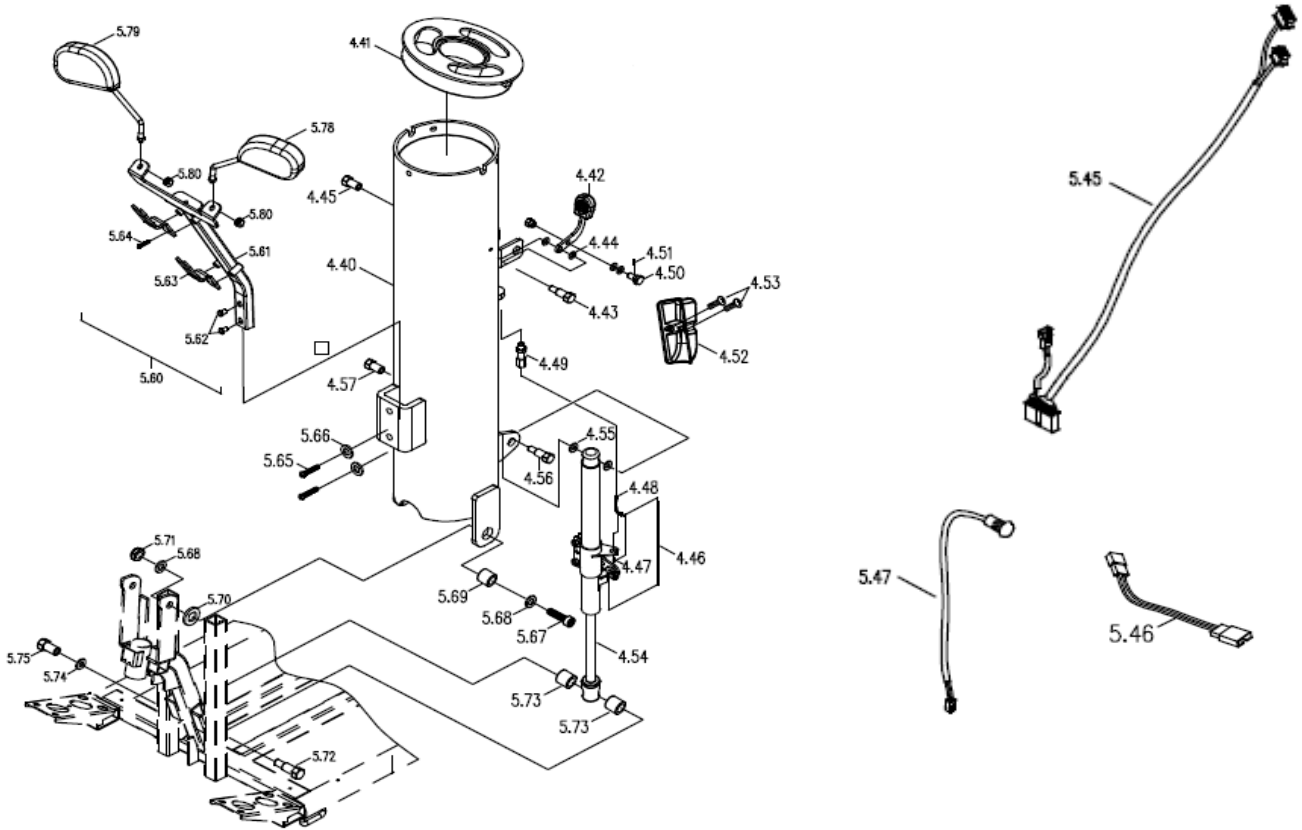

CE-D09 Spare parts list

Identification number: TCF-VOMNL-0975-23D
 Product group: Mobility Scooter
 Productname: Excel Galaxy Plus EVO 3
 Batchnumber: From 7065

Tiller assembly

Drawing No.	Item No.	Description	Purchase price
4.09 to 4.20	7533503142	Steering tube (incl. cross coupling)	€ 192,71
4.22	7545700113	Foam tube, Left	€ 10,86
	7545700114	Foam tube, Right	€ 5,02
4.27	7541780028	Brake cable assembly	€ 12,55
5.23 & 5.24	95130740	Claxon	€ 6,38
5.30	30554065	Dashboard cover front Thunder Grey, S837	€ 45,00
5.31	7543690203	Dashboard cover rear	€ 17,74
5.32	97061880	Ignition barrel	€ 29,05
5.34	7542600001	Key	€ 3,98
5.36 to 5.41	33700498	Charge plug LFP4	€ 34,00
5.42	7561200200	Indicator light, Left	€ 48,08
5.43	7561200201	indicator light, Right	€ 48,08
5.44; 5.48;	-	Not available as spare part	-
5.81 to 5.84	-	Not available as spare part	-

CE-D09 Spare parts list

Identification number: TCF-VOMNL-0975-23D
 Product group: Mobility Scooter
 Productname: Excel Galaxy Plus EVO 3
 Batchnumber: From 7065

Tiller assembly

Drawing No.	Item No.	Description	Purchase price	
4.41	7543690212	Guide ring for locking mechanism	€	2,71
4.42	7533500280	Lock handle	€	3,34
4.40, 4.45, 4.55 - 4.57, 5.67 - 5.69	69760100	Tiller tube with mounting material	€	171,81
4.46 - 4.49, 4.54	7541380197	Locking mechanism for tiller adjustment	€	86,53
4.50 to 4.51	-	Not available as spare part		-
4.52	7543690202	Cover for lock handle (for tiller)	€	3,34
4.53, 4.54 & 5.44	-	Not available as spare part		-
5.45	63180135	Main cable loom, S847 LCD	€	119,40
5.46	7563742004	Cable for sensor half speed	€	14,83
5.47	7563453017	Main cable loom for indicator light	€	14,01
5.60 to 5.64	7534200249	Basket support bracket assembly	€	51,21
5.65, 5.66, 5.70 - 5.87	-	Not available as spare part		-
5.78 to 5.79	91010970	Mirror set Left/Right	€	36,56
-	97510900	Mirror extender	€	21,06