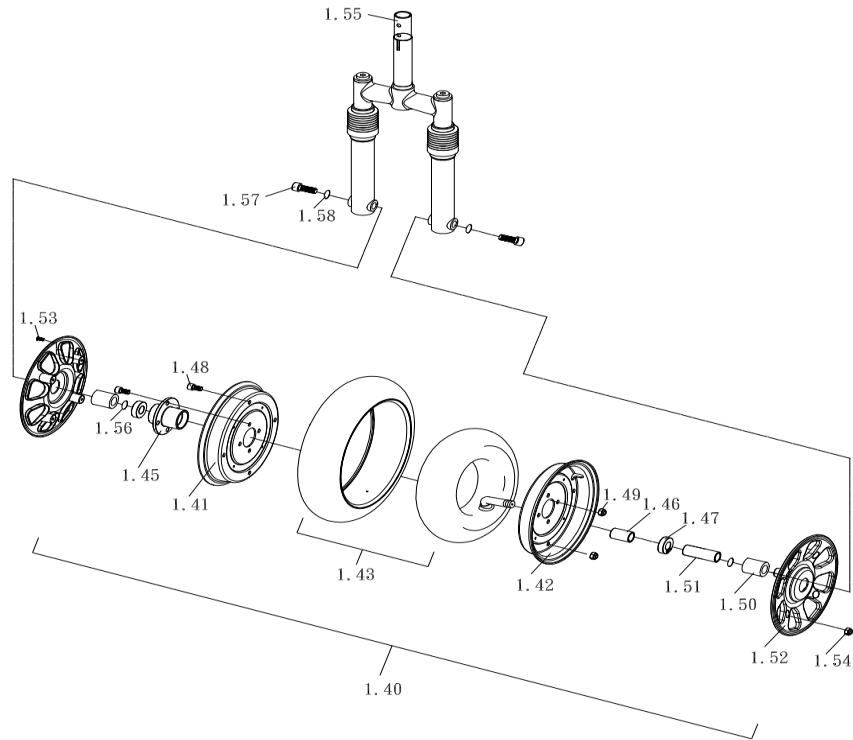

CE-D09 Spare parts list

Identification number: TCF-VOMNL-0975-23D

Product group: Mobility Scooter

Productname: Excel Galaxy Plus EVO 3

Batchnumber: From 7065

Front frame assembly

Drawing No.	Item No.	Description	Purchase price
1.01	30303480	Front Frame (S837A)	€ 778,40
1.02 to 1.03	93130010	Bearing house	€ 35,97
1.04	-	Not available as spare part	-
1.05 to 1.06	7541280201	Battery board	€ 11,72
1.07	7563742003	Sensor for half speed	€ 14,83
1.08 to 1.09	-	Not available as spare part	-
1.10 to 1.15; 1.24 to 1.26	7530303249	Release lever set	€ 35,90
1.16 to 1.19	-	Not available as spare part	-
1.20	7541780027	Suspension	€ 234,96
1.21 to 1.22	-	Not available as spare part	-
1.27 to 1.28	7561230135	Breaker 80A	€ 26,14
1.29 to 1.31	-	Not available as spare part	-

CE-D09 Spare parts list

Identification number: TCF-VOMNL-0975-23D
 Product group: Mobility Scooter
 Productname: Excel Galaxy Plus EVO 3
 Batchnumber: From 7065

Front wheel assembly

Drawing No.	Item No.	Description	Purchase price
1.40	33100964	Front wheel assembly with front fork	€ 296,08
1.41 to 1.42	-	Not available as spare part	-
1.43	44689238	Inner and outer tire 3.00-8 Puncture resistant	€ 86,40
1.45; 1.48; 1.49	-	Not available as spare part	-
1.46; 1.47; 1.50; 1.51; 1.56	93130540	Front wheel axle complete including spacers and screws	€ 34,59
1.52	30505021	Rim cover front (2pcs)	€ 16,80
1.53 to 1.54	-	Not available as spare part	-
1.55	41780026	Front fork assembly	€ 109,29
1.56 to 1.58	-	Not available as spare part	-

CE-D09 Spare parts list

Identification number: TCF-VOMNL-0975-23D
 Product group: Mobility Scooter
 Productname: Excel Galaxy Plus EVO 3
 Batchnumber: From 7065

Bumper assembly

Drawing No.	Item No.	Description	Purchase price
1.65 to 1.76; 2.30 to 2.33	99730110	Bumper kit	€ 304,44