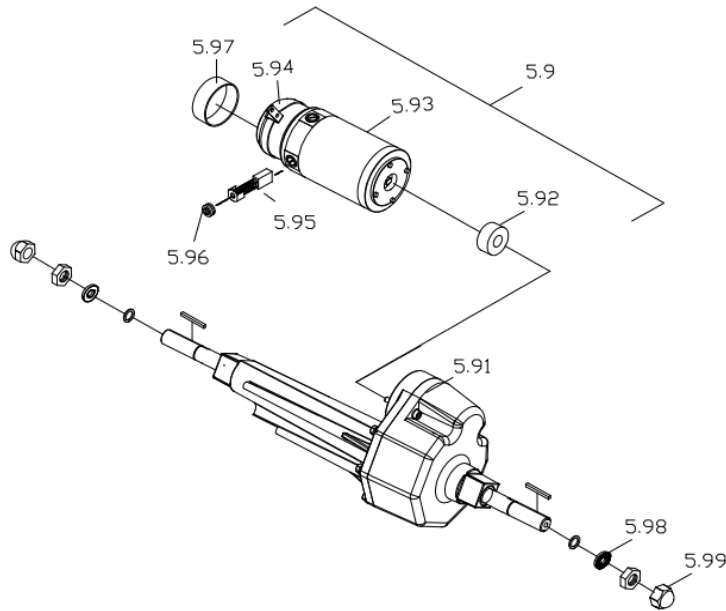

CE-D09 Spare parts list

Identification number: TCF-VOMNL-0975-23D
Product group: Mobility Scooter
Productname: Excel Galaxy Plus EVO 3
Batchnumber: From 7065

Transaxle assembly

Drawing No.	Item No.	Description	Purchase price	
5.9	7562009061	Transaxle assembly incl. motor & motorbrake, M405X-10	€	1.096,36
5.91	7562201205	Transaxle M405 (4P)	€	454,65
5.92	93132030	Clutch between motor and transaxle	€	17,98
5.93	7562109044	Motor assembly	€	609,33
5.94 to 5.97	7562300017	Electricmagnetic brake, 81.6 KGF	€	218,86
5.95 to 5.96	99702010	Carbon brush including covers (4 pieces) for motor M4A	€	35,97
5.98 to 5.99	-	Not available as spare part		-
-	99741860	Mounting set for mounting wheel on transaxle	€	37,30