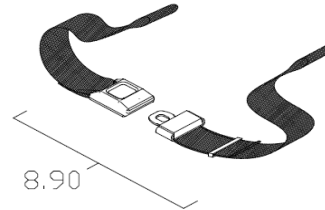

CE-D09 Spare parts list

Identification number: TCF-VOMNL-0975-23D
 Product group: Mobility Scooter
 Productname: Excel Galaxy Plus EVO 3
 Batchnumber: From 7065

Rear shroud assembly

Drawing No.	Item No.	Description	Purchase price
6.30	30554045	Rear shroud Thunder Grey	€ 115,80
6.31	7561200199	Taillight assembly	€ 107,65
6.33	7563453018	Taillight cable	€ 12,33
6.32; 6.34 to	-	Not available as spare part	-
6.38 to 6.41	-	Not available as spare part	-
6.40	7543690208	Battery cover	€ 40,34
6.42 to 6.43	7543690209	Fender cover	€ 26,14
6.44 to 6.50	-	Not available as spare part	-

CE-D09 Spare parts list

Identification number: TCF-VOMNL-0975-23D
 Product group: Mobility Scooter
 Productname: Excel Galaxy Plus EVO 3
 Batchnumber: From 7065

Basket & Seatbelt

Drawing No.	Item No.	Description	Purchase price	
8.90	90360200	Seat fixationbelt, quick release (loop fixation)	€	17,63
9.01	7543780088	Basket front	€	36,58