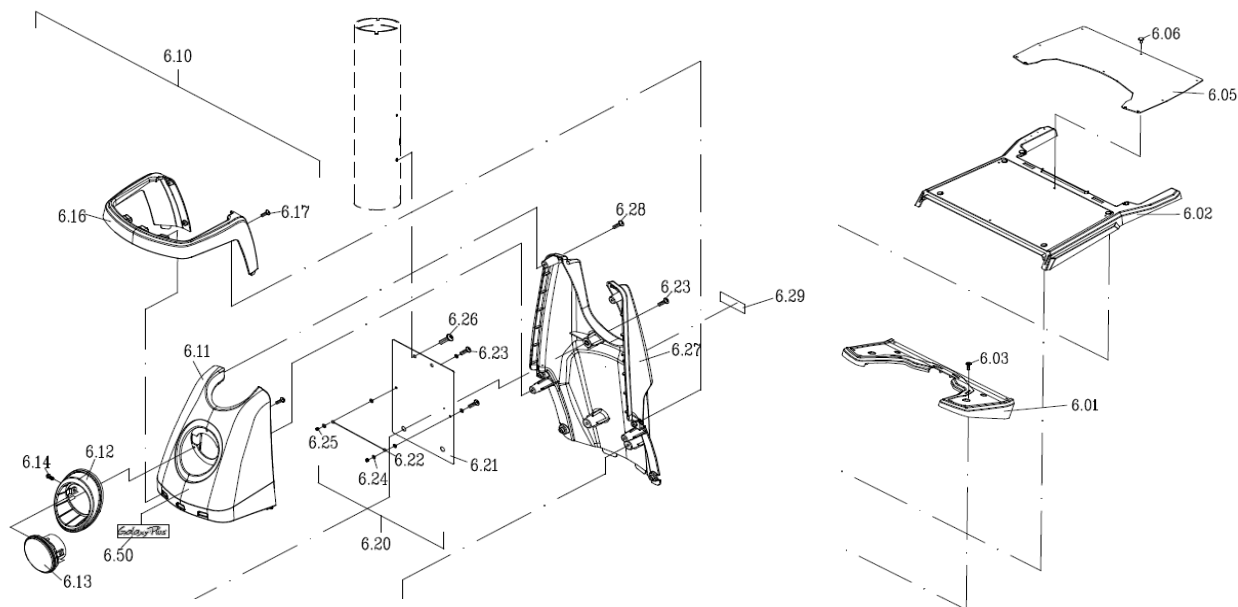

CE-D09 Spare parts list

Identification number: TCF-VOMNL-0975-23D

Product group: Mobility Scooter

Productname: Excel Galaxy Plus EVO 3

Batchnumber: From 7065

Front shroud assembly

Drawing No.	Item No.	Description	Purchase price
6.01	7543690206	Footplate grey (front side)	€ 19,44
6.02	7543690207	Footplate grey (rear side)	€ 43,48
6.03 to 6.04	-	Not available as spare part	-
6.05 to 6.06	7544689060	Rubber mat, Black	€ 58,94
6.10	-	Not available as spare part	-
6.11	30554062	Front shroud cover, Thunder Grey	€ 72,00
6.12 + 6.14	7530519447	Case main light	€ 13,17
6.13	7561200136	Main light assembly 12V/15W	€ 45,99
6.16	7543690210	Front bumper for 3-wheel	€ 18,17
6.17	-	Not available as spare part	-
6.20	34200334	Nylon cover for tiller	€ 8,49
6.21 to 6.26	-	Not available as spare part	-
6.27	7543690201	Front shroud cover, rear side	€ 30,50
6.28 to 6.29	-	Not available as spare part	-
6.50	-	Not available as spare part	-