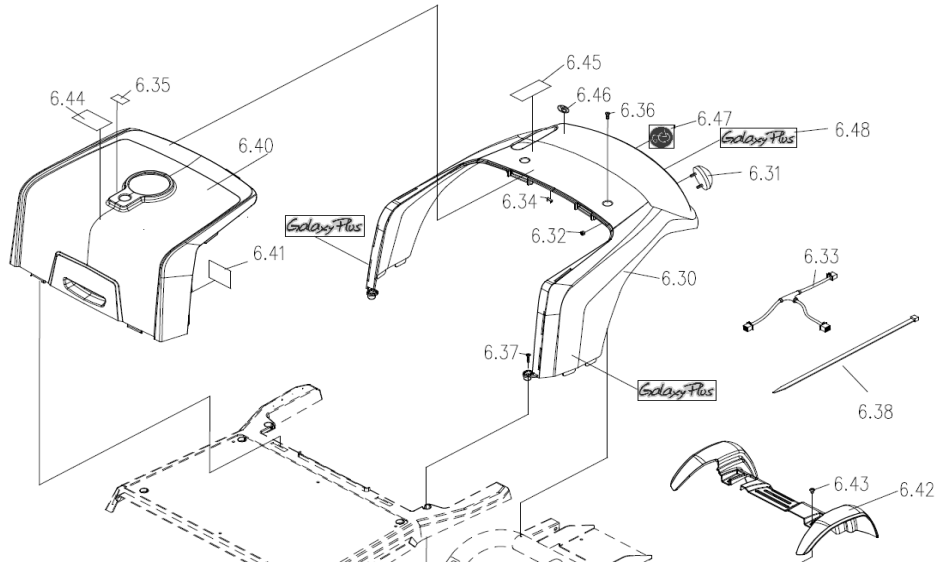

CE-D09 Spare parts list

Identification number: TCF-VOMNL-0975-23D
Product group: Mobility Scooter
Productname: Excel Galaxy Plus EVO 3
Batchnumber: From 7065

Rear shroud assembly

Drawing No.	Item No.	Description	Purchase price
6.30	30554045	Rear shroud Thunder Grey	€ 115,80
6.31	7561200199	Taillight assembly	€ 107,65
6.33	7563453018	Taillight cable	€ 12,33
6.32; 6.34 to	-	Not available as spare part	-
6.38 to 6.41	-	Not available as spare part	-
6.40	7543690208	Battery cover	€ 40,34
6.42 to 6.43	7543690209	Fender cover	€ 26,14
6.44 to 6.50	-	Not available as spare part	-