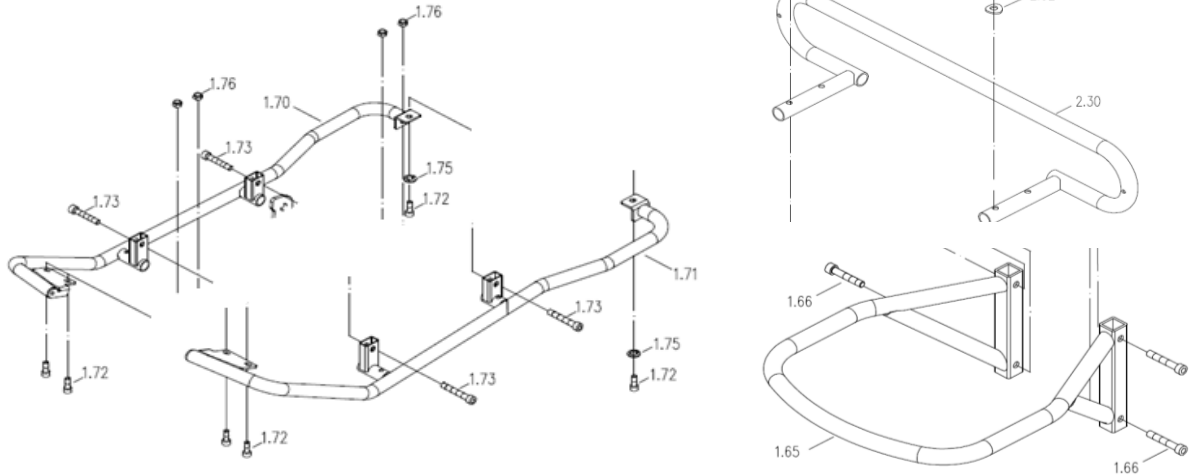

CE-D09 Spare parts list

Identification number: TCF-VOMNL-0975-23D

Product group: Mobility Scooter

Productname: Excel Galaxy Plus EVO 3

Batchnumber: From 7065

Front frame assembly

Drawing No.	Item No.	Description	Purchase price
1.01	30303480	Front Frame (S837A)	€ 778,40
1.02 to 1.03	93130010	Bearing house	€ 35,97
1.04	-	Not available as spare part	-
1.05 to 1.06	7541280201	Battery board	€ 11,72
1.07	7563742003	Sensor for half speed	€ 14,83
1.08 to 1.09	-	Not available as spare part	-
1.10 to 1.15; 1.24 to 1.26	7530303249	Release lever set	€ 35,90
1.16 to 1.19	-	Not available as spare part	-
1.20	7541780027	Suspension	€ 234,96
1.21 to 1.22	-	Not available as spare part	-
1.27 to 1.28	7561230135	Breaker 80A	€ 26,14
1.29 to 1.31	-	Not available as spare part	-

CE-D09 Spare parts list

Identification number: TCF-VOMNL-0975-23D
 Product group: Mobility Scooter
 Productname: Excel Galaxy Plus EVO 3
 Batchnumber: From 7065

Front wheel assembly

Drawing No.	Item No.	Description	Purchase price
1.40	33100964	Front wheel assembly with front fork	€ 296,08
1.41 to 1.42	-	Not available as spare part	-
1.43	44689238	Inner and outer tire 3.00-8 Puncture resistant	€ 86,40
1.45; 1.48; 1.49	-	Not available as spare part	-
1.46; 1.47; 1.50; 1.51; 1.56	93130540	Front wheel axle complete including spacers and screws	€ 34,59
1.52	30505021	Rim cover front (2pcs)	€ 16,80
1.53 to 1.54	-	Not available as spare part	-
1.55	41780026	Front fork assembly	€ 109,29
1.56 to 1.58	-	Not available as spare part	-

CE-D09 Spare parts list

Identification number: TCF-VOMNL-0975-23D
 Product group: Mobility Scooter
 Productname: Excel Galaxy Plus EVO 3
 Batchnumber: From 7065

Bumper assembly

Drawing No.	Item No.	Description	Purchase price
1.65 to 1.76; 2.30 to 2.33	99730110	Bumper kit	€ 304,44