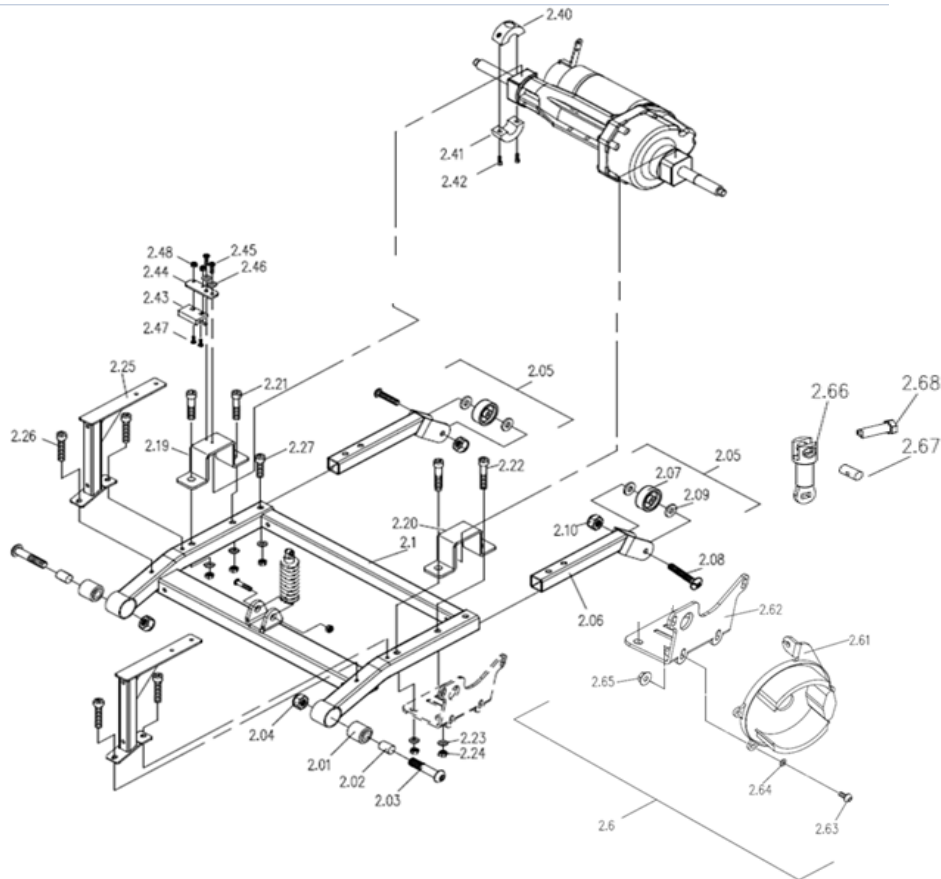

CE-D09 Spare parts list

Identification number: TCF-VOMNL-0975-23D
 Product group: Mobility Scooter
 Productname: Excel Galaxy Plus EVO 3
 Batchnumber: From 7065

Front wheel assembly

Drawing No.	Item No.	Description	Purchase price
1.40	33100964	Front wheel assembly with front fork	€ 296,08
1.41 to 1.42	-	Not available as spare part	-
1.43	44689238	Inner and outer tire 3.00-8 Puncture resistant	€ 86,40
1.45; 1.48; 1.49	-	Not available as spare part	-
1.46; 1.47; 1.50; 1.51; 1.56	93130540	Front wheel axle complete including spacers and screws	€ 34,59
1.52	30505021	Rim cover front (2pcs)	€ 16,80
1.53 to 1.54	-	Not available as spare part	-
1.55	41780026	Front fork assembly	€ 109,29
1.56 to 1.58	-	Not available as spare part	-

CE-D09 Spare parts list

Identification number: TCF-VOMNL-0975-23D
 Product group: Mobility Scooter
 Productname: Excel Galaxy Plus EVO 3
 Batchnumber: From 7065

Bumper assembly

Drawing No.	Item No.	Description	Purchase price
1.65 to 1.76; 2.30 to 2.33	99730110	Bumper kit	€ 304,44

CE-D09 Spare parts list

Identification number: TCF-VOMNL-0975-23D
 Product group: Mobility Scooter
 Productname: Excel Galaxy Plus EVO 3
 Batchnumber: From 7065

Rear frame assembly

Drawing No.	Item No.	Description		Purchase price
2.1	99751370	Rear frame	€	155,76
2.01 to 2.04	-	Not available as spare part		-
2.05	7530400350	Anti-tipper, set of 2 (left and right)	€	62,71
2.07 to 2.10	-	Not available as spare part		-
2.19 to 2.20	41200494	Assembly for Meteor M4 transaxle	€	12,32
2.21 to 2.24	-	Not available as spare part		-
2.25	30403152	Wheel cover support assembly	€	63,56
2.26	-	Not available as spare part		-
2.40 & 2.41	41300442	Magnet for sensor odometer	€	26,68
2.42	-	Not available as spare part		-
2.43	61090063	Sensor for odometer	€	11,39
2.44	41200487	Bracket for sensor odometer	€	2,60
2.6	7530403125	Brake assembly	€	99,29
2.61 to 2.65	-	Not available as spare part		-
2.66 to 2.68	7530403051	Brake arm	€	22,16