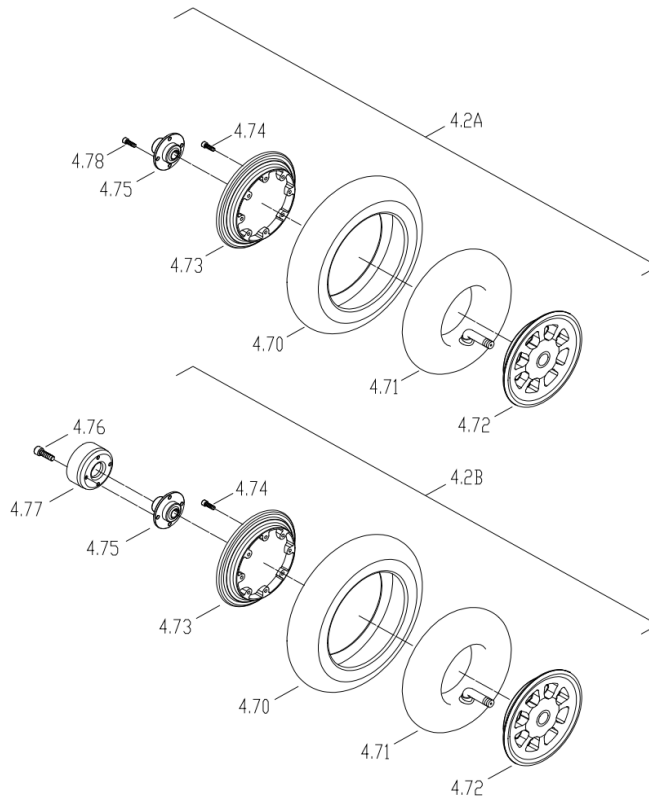

CE-D09 Spare parts list

Identification number: TCF-VOMNL-0975-23D
 Product group: Mobility Scooter
 Productname: Excel Galaxy Plus EVO 3
 Batchnumber: From 7065

Controller

Drawing No.	Item No.	Description	Purchase price
3.50	63370522	Power harness	€ 63,00
3.51 to 3.54	7564520006	Controller + protection kit	€ 633,78

CE-D09 Spare parts list

Identification number: TCF-VOMNL-0975-23D
 Product group: Mobility Scooter
 Productname: Excel Galaxy Plus EVO 3
 Batchnumber: From 7065

Rear wheel assembly

Drawing No.	Item No.	Description	Purchase price	
4.2A	32600652	Rear wheel assembly 3.00-8 puncture resistant	€	313,80
4.2B	32600653	Rear wheel assembly 3.00-8 puncture resistant (with brake)	€	325,20
4.70	44689215	Outer tire 14x3.50-8 puncture resistant (black)	€	102,00
4.71	44600095	Inner tire, 3.00-8	€	36,00
4.72	42589139	Rim cover rear	€	82,80
4.73 to 4.78	-	Not available as spare part		-