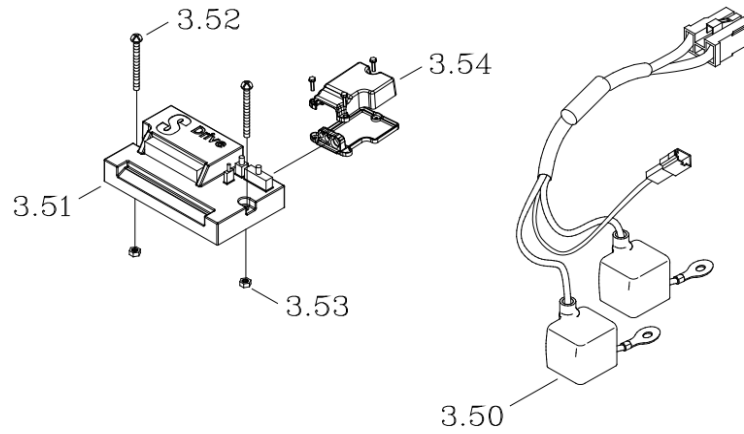

CE-D09 Spare parts list

Identification number: TCF-VOMNL-0975-23D
 Product group: Mobility Scooter
 Productname: Excel Galaxy Plus EVO 3
 Batchnumber: From 7065

Rear frame assembly

Drawing No.	Item No.	Description		Purchase price
2.1	99751370	Rear frame	€	155,76
2.01 to 2.04	-	Not available as spare part		-
2.05	7530400350	Anti-tipper, set of 2 (left and right)	€	62,71
2.07 to 2.10	-	Not available as spare part		-
2.19 to 2.20	41200494	Assembly for Meteor M4 transaxle	€	12,32
2.21 to 2.24	-	Not available as spare part		-
2.25	30403152	Wheel cover support assembly	€	63,56
2.26	-	Not available as spare part		-
2.40 & 2.41	41300442	Magnet for sensor odometer	€	26,68
2.42	-	Not available as spare part		-
2.43	61090063	Sensor for odometer	€	11,39
2.44	41200487	Bracket for sensor odometer	€	2,60
2.6	7530403125	Brake assembly	€	99,29
2.61 to 2.65	-	Not available as spare part		-
2.66 to 2.68	7530403051	Brake arm	€	22,16

CE-D09 Spare parts list

Identification number: TCF-VOMNL-0975-23D
 Product group: Mobility Scooter
 Productname: Excel Galaxy Plus EVO 3
 Batchnumber: From 7065

Controller

Drawing No.	Item No.	Description	Purchase price
3.50	63370522	Power harness	€ 63,00
3.51 to 3.54	7564520006	Controller + protection kit	€ 633,78