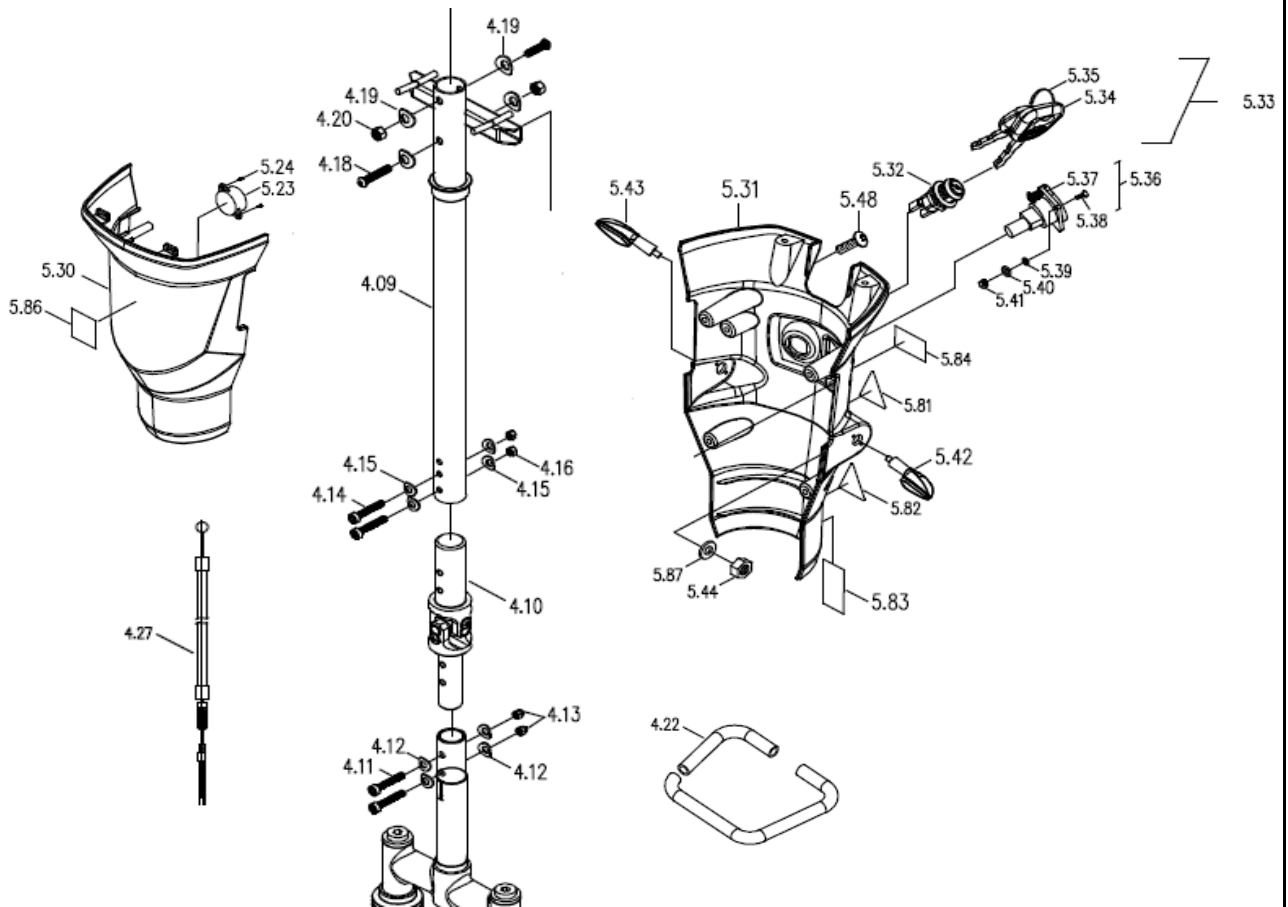

CE-D09 Spare parts list

Identification number: TCF-VOMNL-0975-23D
Product group: Mobility Scooter
Productname: Excel Galaxy Plus EVO 3
Batchnumber: From 7065

Tiller assembly

Drawing No.	Item No.	Description	Purchase price
4.09 to 4.20	7533503142	Steering tube (incl. cross coupling)	€ 192,71
4.22	7545700113	Foam tube, Left	€ 10,86
	7545700114	Foam tube, Right	€ 5,02
4.27	7541780028	Brake cable assembly	€ 12,55
5.23 & 5.24	95130740	Claxon	€ 6,38
5.30	30554065	Dashboard cover front Thunder Grey, S837	€ 45,00
5.31	7543690203	Dashboard cover rear	€ 17,74
5.32	97061880	Ignition barrel	€ 29,05
5.34	7542600001	Key	€ 3,98
5.36 to 5.41	33700498	Charge plug LFP4	€ 34,00
5.42	7561200200	Indicator light, Left	€ 48,08
5.43	7561200201	indicator light, Right	€ 48,08
5.44; 5.48;	-	Not available as spare part	-
5.81 to 5.84	-	Not available as spare part	-