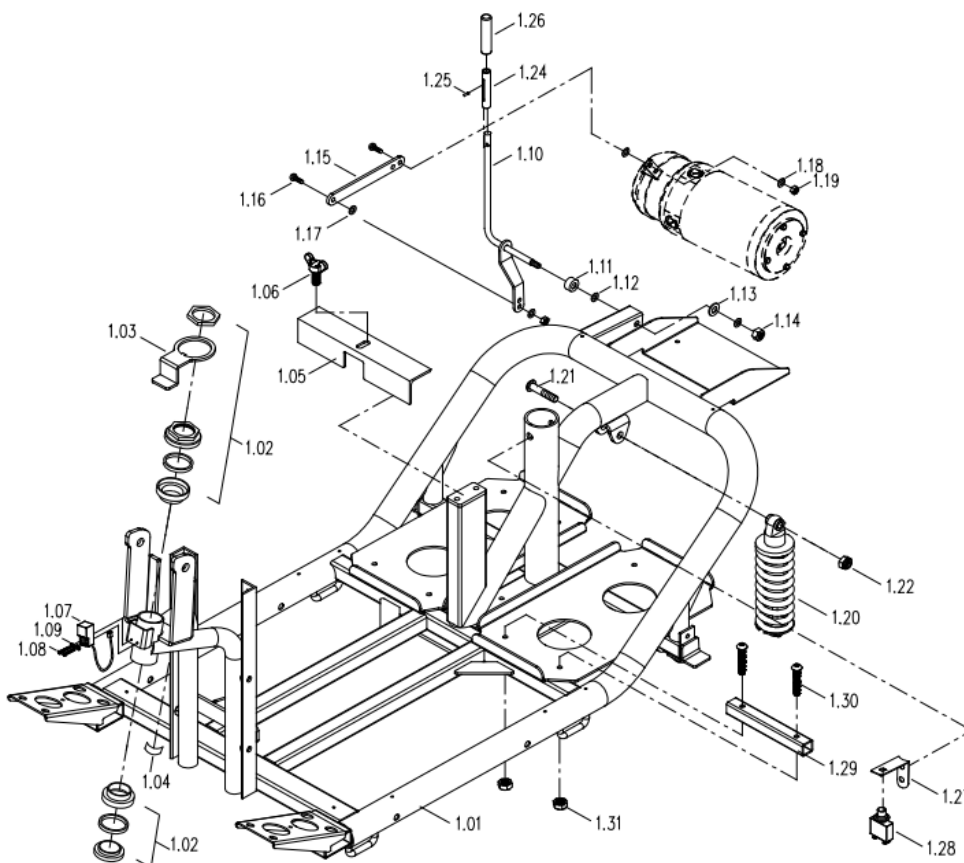

CE-D09 Spare parts list

Identification number: TCF-VOMNL-0975-23D

Product group: Mobility Scooter

Productname: Excel Galaxy Plus EVO 3

Batchnumber: From 7065

Front frame assembly

Drawing No.	Item No.	Description	Purchase price
1.01	30303480	Front Frame (S837A)	€ 778,40
1.02 to 1.03	93130010	Bearing house	€ 35,97
1.04	-	Not available as spare part	-
1.05 to 1.06	7541280201	Battery board	€ 11,72
1.07	7563742003	Sensor for half speed	€ 14,83
1.08 to 1.09	-	Not available as spare part	-
1.10 to 1.15; 1.24 to 1.26	7530303249	Release lever set	€ 35,90
1.16 to 1.19	-	Not available as spare part	-
1.20	7541780027	Suspension	€ 234,96
1.21 to 1.22	-	Not available as spare part	-
1.27 to 1.28	7561230135	Breaker 80A	€ 26,14
1.29 to 1.31	-	Not available as spare part	-

CE-D09 Spare parts list

Identification number: TCF-VOMNL-0975-23D
 Product group: Mobility Scooter
 Productname: Excel Galaxy Plus EVO 3
 Batchnumber: From 7065

Front wheel assembly

Drawing No.	Item No.	Description	Purchase price
1.40	33100964	Front wheel assembly with front fork	€ 296,08
1.41 to 1.42	-	Not available as spare part	-
1.43	44689238	Inner and outer tire 3.00-8 Puncture resistant	€ 86,40
1.45; 1.48; 1.49	-	Not available as spare part	-
1.46; 1.47; 1.50; 1.51; 1.56	93130540	Front wheel axle complete including spacers and screws	€ 34,59
1.52	30505021	Rim cover front (2pcs)	€ 16,80
1.53 to 1.54	-	Not available as spare part	-
1.55	41780026	Front fork assembly	€ 109,29
1.56 to 1.58	-	Not available as spare part	-

CE-D09 Spare parts list

Identification number: TCF-VOMNL-0975-23D
 Product group: Mobility Scooter
 Productname: Excel Galaxy Plus EVO 3
 Batchnumber: From 7065

Bumper assembly

Drawing No.	Item No.	Description	Purchase price
1.65 to 1.76; 2.30 to 2.33	99730110	Bumper kit	€ 304,44