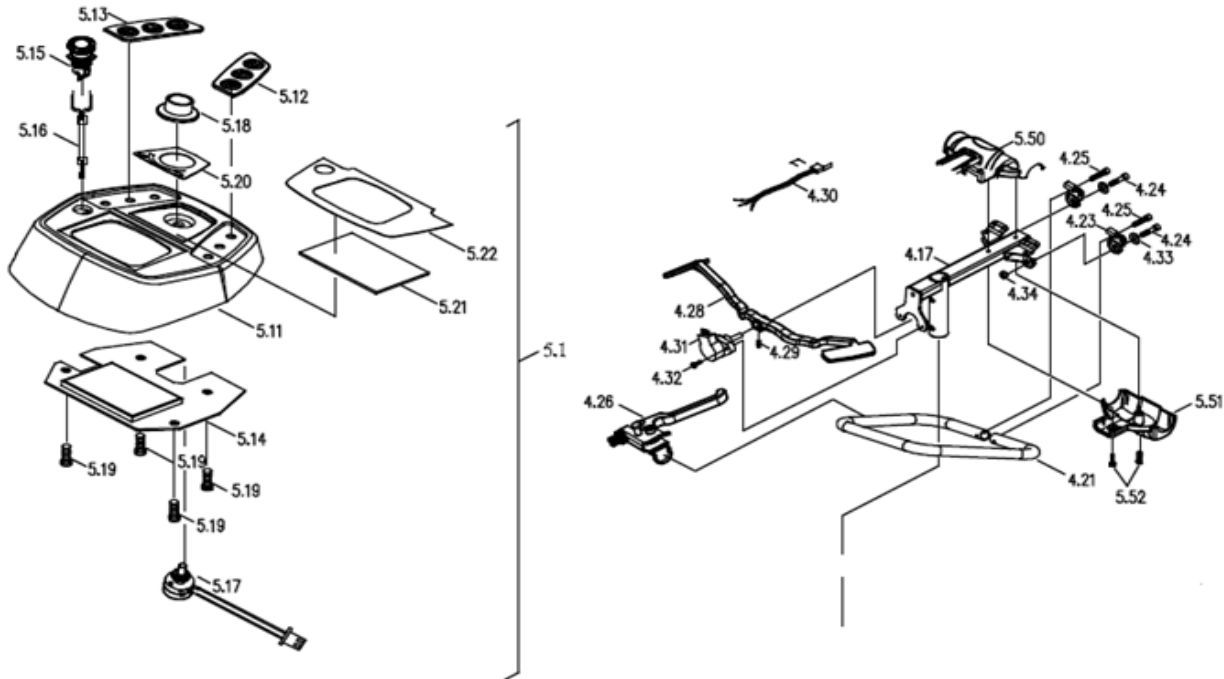

CE-D09 Spare parts list

Identification number: TCF-VOMNL-0975-23D
 Product group: Mobility Scooter
 Productname: Excel Galaxy Plus EVO 3
 Batchnumber: From 7065

Rear wheel assembly

Drawing No.	Item No.	Description	Purchase price	
4.2A	32600652	Rear wheel assembly 3.00-8 puncture resistant	€	313,80
4.2B	32600653	Rear wheel assembly 3.00-8 puncture resistant (with brake)	€	325,20
4.70	44689215	Outer tire 14x3.50-8 puncture resistant (black)	€	102,00
4.71	44600095	Inner tire, 3.00-8	€	36,00
4.72	42589139	Rim cover rear	€	82,80
4.73 to 4.78	-	Not available as spare part		-

CE-D09 Spare parts list

Identification number: TCF-VOMNL-0975-23D
 Product group: Mobility Scooter
 Productname: Excel Galaxy Plus EVO 3
 Batchnumber: From 7065

Tiller assembly

Drawing No.	Item No.	Description	Purchase price
4.17	7533503143	Handle tube support assembly	€ 55,39
4.21	7533503145	Steering wheel with foam	€ 41,28
4.23 to 4.25	-	Not available as spare part	-
4.26	7541780031	Brake lever	€ 17,14
4.28	7543690213	wigwag handle assembly	€ 6,06
4.29	-	Not available as spare part	-
4.30	7563500021	Connecting wire (potentiometer)	€ 1,47
4.31	7561010047	Potentiometer	€ 77,33
4.32 to 4.34	-	Not available as spare part	-
5.1	30500020	Upper dashboard assembly LCD	€ 384,00
5.11	43690651	Upper dashboard only LCD	€ 28,78
5.12	44689191	Key pad (L), LCD	€ 8,88
5.13	44689192	Key pad (R), LCD	€ 8,88
5.14	61108304	PC-Board LCD, S847	€ 265,80
5.15	61098058	Emergency stop button	€ 38,92
5.16	63770837	Cable for emergency stop switch	€ 2,83
5.17	97071700	Speed potentiometer with cable	€ 30,44
5.18	7561188009	Speed adjustment knob	€ 6,90
5.19	-	Not available as spare part	-
5.20	7575171099	Dashboard sticker	€ 3,97
5.21	43690399	LCD cover board	€ 13,23
5.22	75171513	Dashboard foil LCD	€ 22,60
5.50 & 5.51	7543690204	Handle cover Upper	€ 5,22
5.52	-	Not available as spare part	-