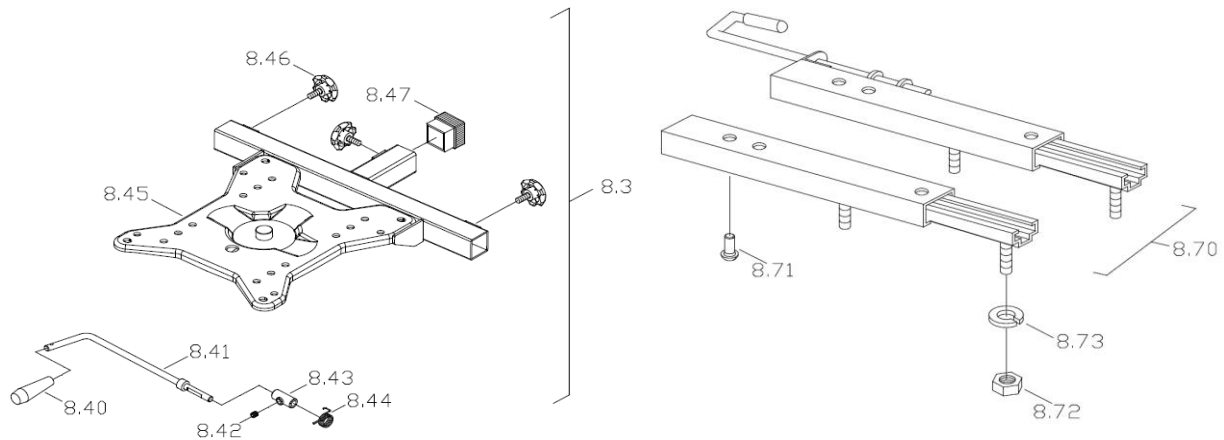

CE-D09 Spare parts list

Identification number: TCF-VOMNL-0975-23D
Product group: Mobility Scooter
Productname: Excel Galaxy Plus EVO 3
Batchnumber: From 7065

Seat assembly

Drawing No.	Item No.	Description	Purchase price
8.3	93130870	Seat base incl. fixation lever	€ 170,55
8.40 to 8.44	99700870	Fixation lever for seat	€ 34,59
8.40	7543690220	Release lever rubber tip	€ 17,69
8.45	-	Not available as spare part	-
8.46	95030510	Knob M10x13L	€ 2,13
8.47	-	Not available as spare part	-
8.70 to 8.73	93130960	Slide mechanism assembly	€ 91,30