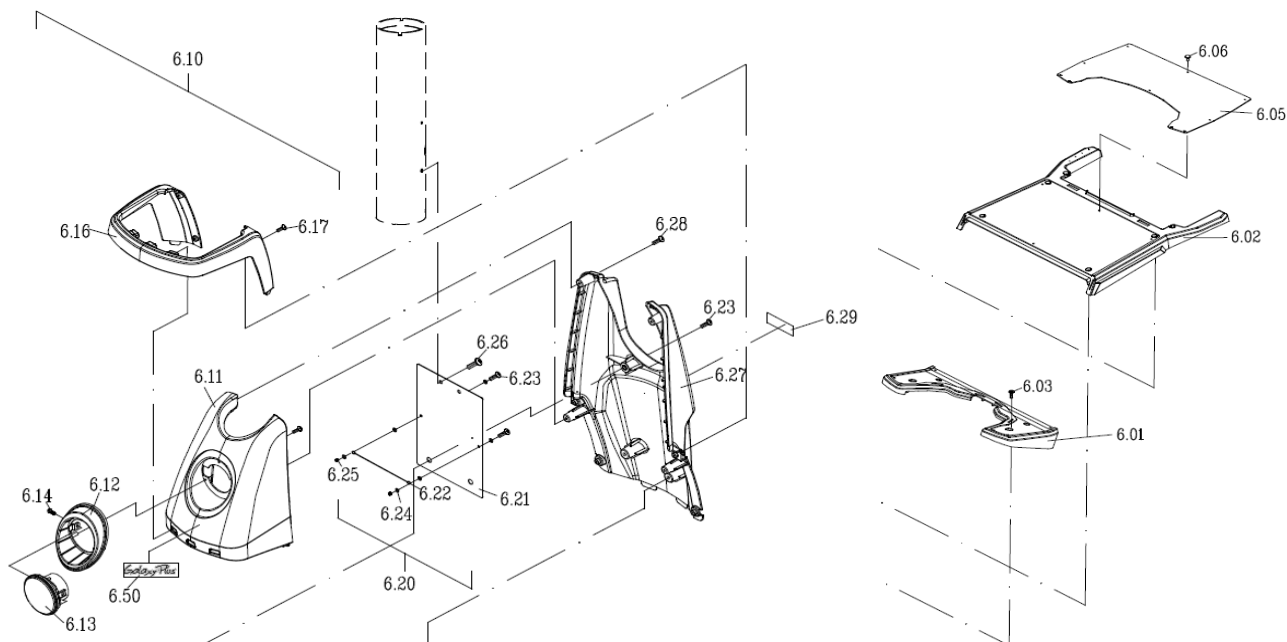

CE-D09 Spare parts list

Identification number: TCF-VOMNL -0975A-13
Product group: Scooter
Productname: Galaxy Plus 3-wheel / S837-3XXVA
Batchnumber: 5160

Front shroud assembly (1)

Drawing No.	Item No.	Description	Purchase Price
6.01	7543690206	Footplate grey (front side)	€ 19,44
	43690796	Footplate black (front side)	€ 22,20
6.02	7543690207	Footplate grey (rear side)	€ 43,48
	43690794	Footplate black (rear side)	€ 50,40
6.03 & 6.04	-	Not available as spare part	-
6.05 + 6.06	7544689060	Rubber mat, Black	€ 58,94
6.10	-	Not available as spare part	-
6.11	7530543123	Front shroud cover, Lightning Blue	€ 66,47
	7530536051	Front shroud cover Salt White	€ 66,47
	7530552093	Front shroud cover Midnight Black	€ 66,47
	7530598046	Front shroud cover Macadamia Brown	€ 66,47
	7530514001	Front shroud cover Kite Blue	€ 66,47
6.12 + 6.14	7530519447	Case main light	€ 13,17
6.13	7561200136	Main light assembly 12V/15W	€ 45,99
6.16	7543690210	Front bumper for 3-wheel	€ 18,17
6.17	-	Not available as spare part	-
6.20	34200334	Nylon cover for tiller	€ 8,49
6.21 to 6.26	-	Not available as spare part	-
6.27	7543690201	Front shroud cover, rear side	€ 30,50
	43690790	Front shroud cover, rear side black	€ 34,80
6.28 & 6.29	-	Not available as spare part	-