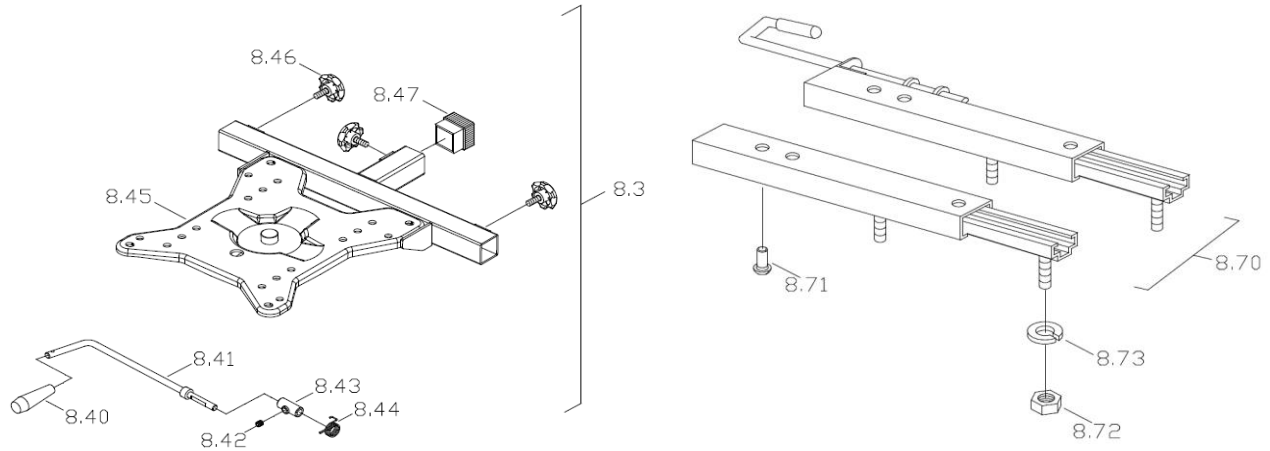

CE-D09 Spare parts list

Identification number: TCF-VOMNL -0975A-13
Product group: Scooter
Productname: Galaxy Plus 3-wheel / S837-3XXVA
Batchnumber: 5160

Seat assembly

Drawing No.	Item No.	Description	Purchase Price
8.3	93130870	Seat base incl. fixation lever	€ 170,55
8.40 to 8.44	99700870	Fixation lever for seat	€ 34,59
8.40	7543690220	Release lever rubber tip	€ 17,69
8.45	-	Not available as spare part	-
8.46	95030510	Knob M10x13L	€ 2,13
8.47	-	Not available as spare part	-
8.70 to 8.73	93130960	Slide mechanism assembly	€ 91,30