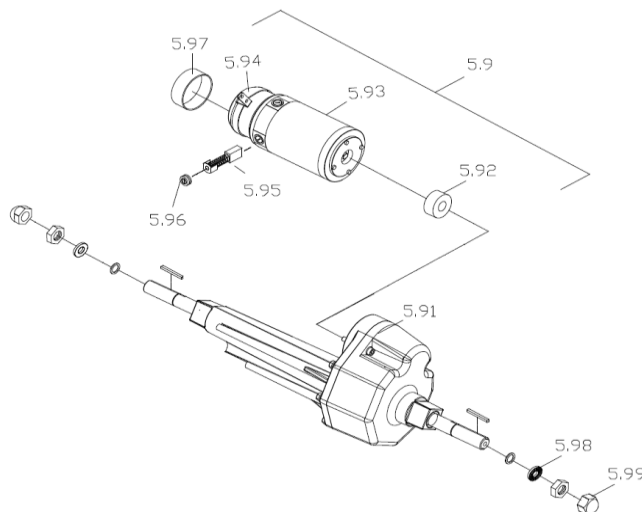

CE-D09 Spare parts list

Identification number: TCF-VOMNL -0975A-13
 Product group: Scooter
 Productname: Galaxy Plus 3-wheel / S837-3XXVA
 Batchnumber: 5160

Tiller assembly (2)

Drawing No.	Item No.	Description	Purchase Price
4.41	7543690212	Guide ring for locking mechanism	€ 2,71
4.42	7533500280	Lock handle	€ 3,34
4.40, 4.45, 4.55 - 4.57, 5.67 - 5.69	69760100	Tiller tube with mounting material	€ 171,81
4.46 - 4.49, 4.54	7541380197	Locking mechanism for tiller adjustment	€ 86,53
4.50 & 4.51	-	Not available as spare part	-
4.52	7543690202	Cover for lock handle (for tiller)	€ 3,34
	43690808	Cover for lock handle black	€ 3,60
4.53, 4.54 & 5.44	-	Not available as spare part	-
5.45	63180116	Main cable loom for tiller, LCD	€ 77,70
	7563100060	Main cable loom for tiller untill batch #5160	€ 65,85
5.46	7563742004	Cable for sensor half speed	€ 14,83
5.47	7563453017	Main cable loom for indicator light	€ 14,01
5.60 to 5.64	7534200249	Basket support bracket assembly	€ 51,21

CE-D09 Spare parts list

Identification number: TCF-VOMNL -0975A-13
 Product group: Scooter
 Productname: Galaxy Plus 3-wheel / S837-3XXVA
 Batchnumber: 5160

5.65, 5.66, 5.70 -	-	Not available as spare part	-
5.87			
5.78 & 5.79	91010970	Mirror set Left/Right	€ 36,56
-	97510900	Mirror extender	€ 21,06

CE-D09 Spare parts list

Identification number: TCF-VOMNL -0975A-13
 Product group: Scooter
 Productname: Galaxy Plus 3-wheel / S837-3XXVA
 Batchnumber: 5160

Transaxle assembly

Drawing No.	Item No.	Description	Purchase Price
5.9	7562009061	Transaxle assembly incl. motor & motorbrake, M405X-10	€ 1.096,36
5.91	7562201205	Transaxle M405 (4P)	€ 454,65
5.92	93132030	Clutch between motor and transaxle	€ 17,98
5.93	7562109044	Motor assembly	€ 609,33
5.94 & 5.97	7562300017	Electricmagnetic brake, 81.6 KGF	€ 218,86
5.95 & 5.96	99702010	Carbon brush including covers (4 pieces) for motor M4A	€ 35,97
5.98 & 5.99	-	Not available as spare part	-
-	99741860	Mounting set for mounting wheel on transaxle	€ 37,30