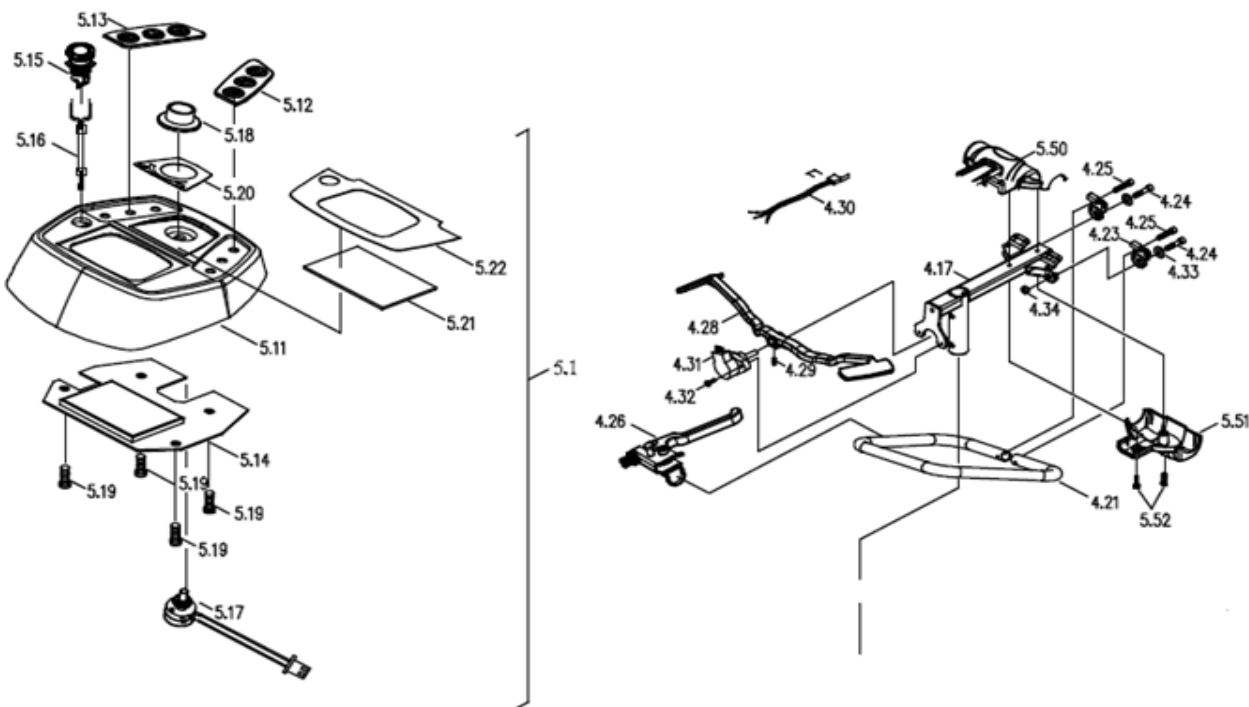

CE-D09 Spare parts list

Identification number: TCF-VOMNL -0975A-13
Product group: Scooter
Productname: Galaxy Plus 3-wheel / S837-3XXVA
Batchnumber: 5160

Tiller assembly (1)

Drawing No.	Item No.	Description	Purchase Price
4.17	7533503143	Handle tube support assembly	€ 55,39
4.21	7533503145	Steering wheel with foam	€ 41,28
4.23 to 4.25	-	Not available as spare part	-
4.26	7541780031	Brake lever	€ 17,14
4.28	7543690213	wigwag handle assembly	€ 6,06
4.29	-	Not available as spare part	-
4.30	7563500021	Connecting wire (potentiometer)	€ 1,47
4.31	7561010047	Potentiometer	€ 77,33
4.32 to 4.34	-	Not available as spare part	-
5.1	30500801	Upper dashboard assembly LCD	€ 343,43
	7530500284	Upper dashboard assembly	€ 326,09
5.11	43690651	Upper dashboard only LCD	€ 28,78
	7543690211	Upper dashboard only untill batch #5160	€ 12,33
5.12	44689191	Key pad (L), LCD	€ 8,88
5.13	44689192	Key pad (R), LCD	€ 8,88
	7544689051	Key pad panel dashboard untill batch #5160	€ 49,75
5.14	61108279	PC-board LCD	€ 344,61
	7561108236	PC-board untill batch #5160	€ 171,61
5.15	61098058	Emergency stop button	€ 38,92
5.16	63770837	Cable for emergency stop switch	€ 2,83
5.17	97071700	Speed potentiometer with cable	€ 30,44
5.18	7561188009	Speed adjustment knob	€ 6,90
5.19	-	Not available as spare part	-