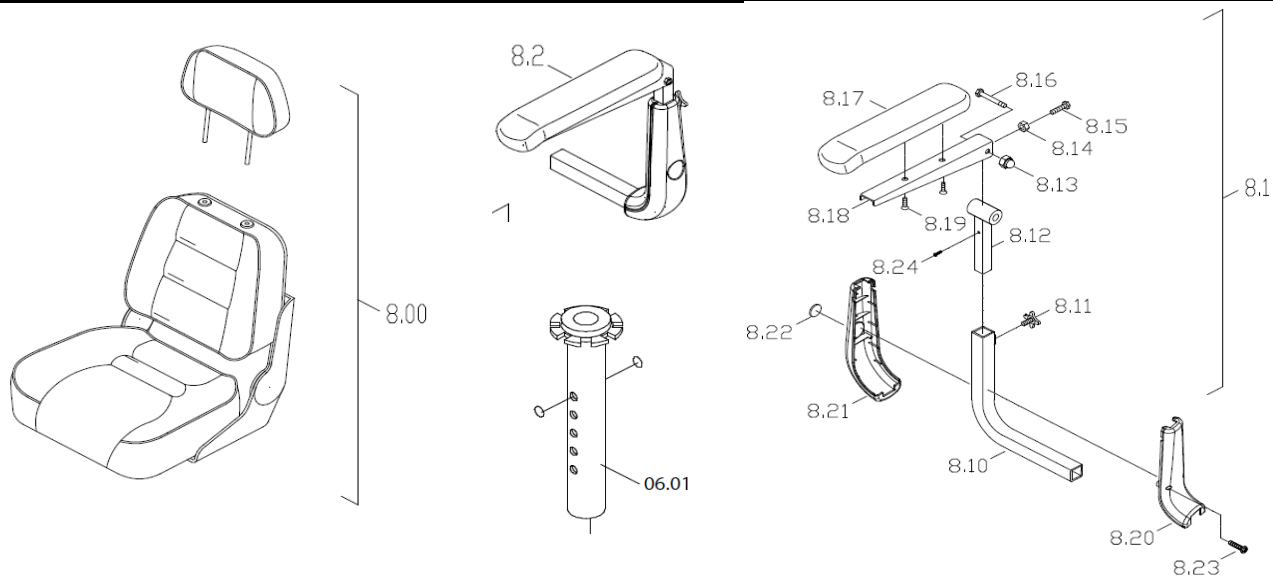

CE-D09 Spare parts list

Identification number: TCF-VOMNL -0975A-13
Product group: Scooter
Productname: Galaxy Plus 3-wheel / S837-3XXVA
Batchnumber: 5160

Seat assembly

Drawing No.	Item No.	Description	Purchase Price
8.00	93130861	Excellence seat with angle adjust back and headrest	€ 870,65
	93130862	Excellence seat angle adjust backr & headr in Burgundy	€ 870,65
	93130863	Excellence seat angle adjust backr & headr in Light Beigey	€ 870,65
	93130864	Excellence seat angle adjust backr & headr in Coffee Brown	€ 870,65
	93900010	Headrest for Excellence Seat	€ 214,43
6.1	93130755	Seat post suspension assembly	€ 244,13
	95130315	Seat post without suspension assembly	€ 229,98
8.1	93900030	Armrest assembly Right	€ 156,32
8.2	93900020	Armrest assembly Left	€ 156,32
8.10	-	Not available as spare part	-
8.11	95030545	Knob, M8x15L	€ 2,77
8.12 to 8.16	-	Not available as spare part	-
8.17	93131370	Arm pad, Black	€ 33,20
8.18 to 8.19	-	Not available as spare part	-
8.20 to 8.22	95030590	Protective cover armrest, ABS, Black, Left	€ 20,34
	95030595	Protective cover armrest, ABS, Black, RIGHT	€ 20,34
8.23	-	Not available as spare part	-