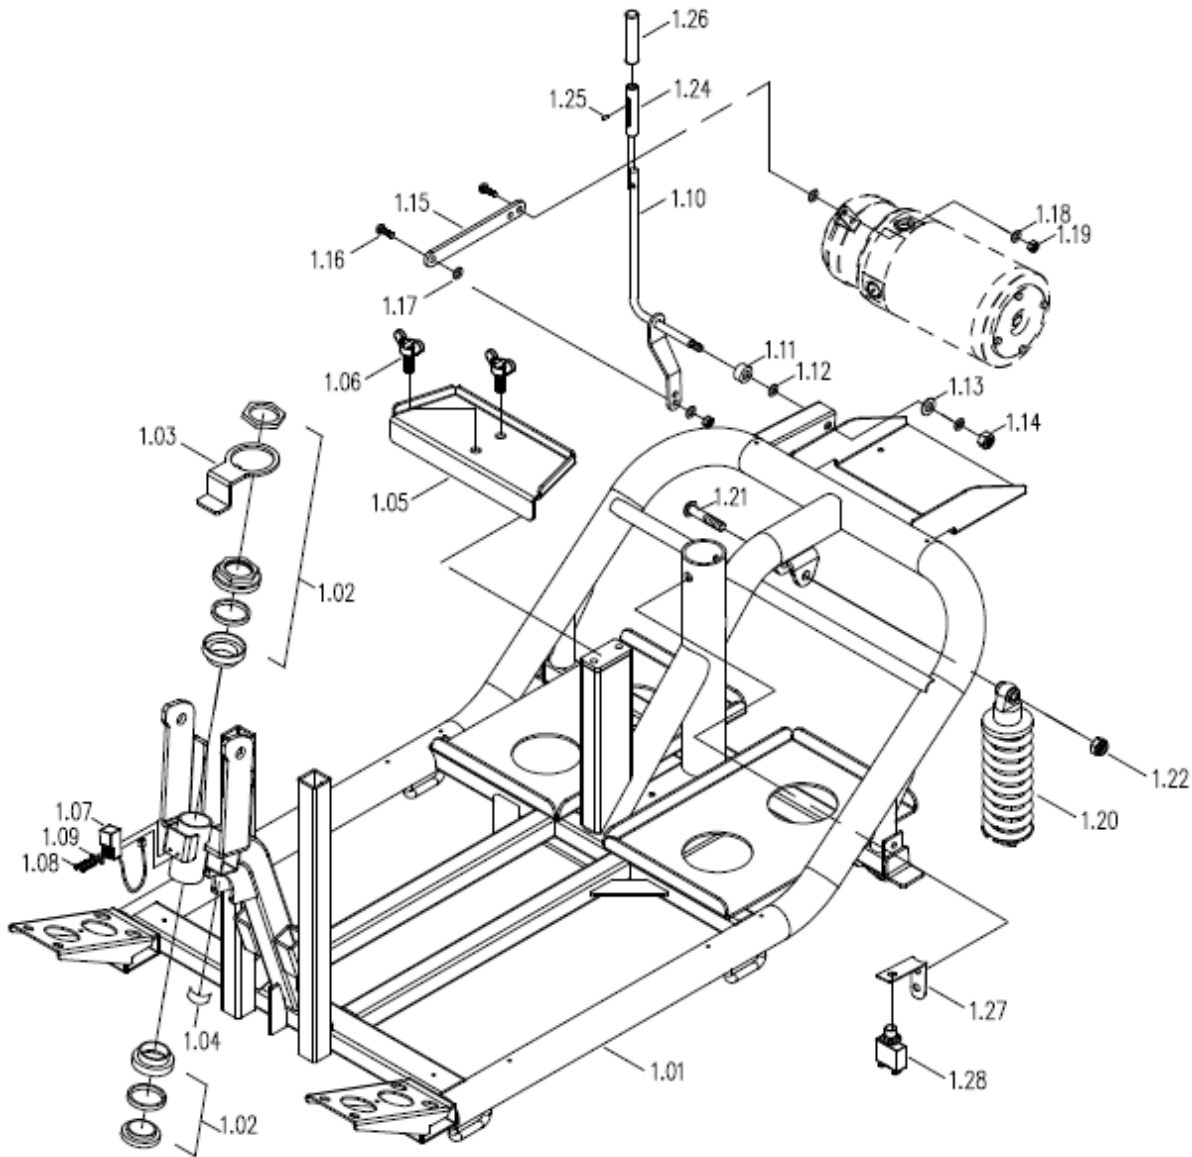

CE-D09 Spare parts list

Identification number: TCF-VOMNL -0975A-13
 Product group: Scooter
 Productname: Galaxy Plus 3-wheel / S837-3XXVA
 Batchnumber: 5160

Front frame assembly

Drawing No.	Item No.	Description	Purchase Price
1.01	7530303246	Front frame	€ 778,65
1.02 & 1.03	93130010	Bearing house	€ 35,97
1.04	-	Not available as spare part	-
1.05 & 1.06	7541280201	Battery board	€ 11,72
1.07	7563742003	Sensor for half speed	€ 14,83
1.08 & 1.09	-	Not available as spare part	-

CE-D09 Spare parts list

Identification number: TCF-VOMNL -0975A-13
 Product group: Scooter
 Productname: Galaxy Plus 3-wheel / S837-3XXVA
 Batchnumber: 5160

1.10 to 1.15;	7530303249	Release lever set	€ 35,90
1.24 to 1.26			
1.16 to 1.19	-	Not available as spare part	-
1.20	7541780027	Suspension	€ 234,96
1.21 & 1.22	-	Not available as spare part	-
1.27 & 1.28	7561230135	Breaker 80A	€ 26,14

CE-D09 Spare parts list

Identification number: TCF-VOMNL -0975A-13
 Product group: Scooter
 Productname: Galaxy Plus 3-wheel / S837-3XXVA
 Batchnumber: 5160

Front wheel assembly

Drawing No.	Item No.	Description	Purchase Price
1.40	7533100764	Front wheel assembly with front fork	€ 338,63
1.41 to 1.42	-	Not available as spare part	-
1.43	7532500211	Inner and outer tire set, 12"	€ 76,29
1.45 to 1.51	-	Not available as spare part	-
1.46; 1.47; 1.50; 1.51 & 1.56	93130540	Front wheel axle complete including spacers and screws	€ 34,59
1.52	7530519446	Rim cover	€ 11,27
1.53 to 1.54	-	Not available as spare part	-
1.55	41780026	Front fork assembly	€ 109,29
1.56 to 1.58	-	Not available as spare part	-

CE-D09 Spare parts list

Identification number: TCF-VOMNL -0975A-13
 Product group: Scooter
 Productname: Galaxy Plus 3-wheel / S837-3XXVA
 Batchnumber: 5160

Bumper assembly

Drawing No.	Item No.	Description	Purchase Price
1.65 to 1.76; 2.30 to 2.33	99730110	Bumper kit Galaxy Plus '3'	€ 304,44