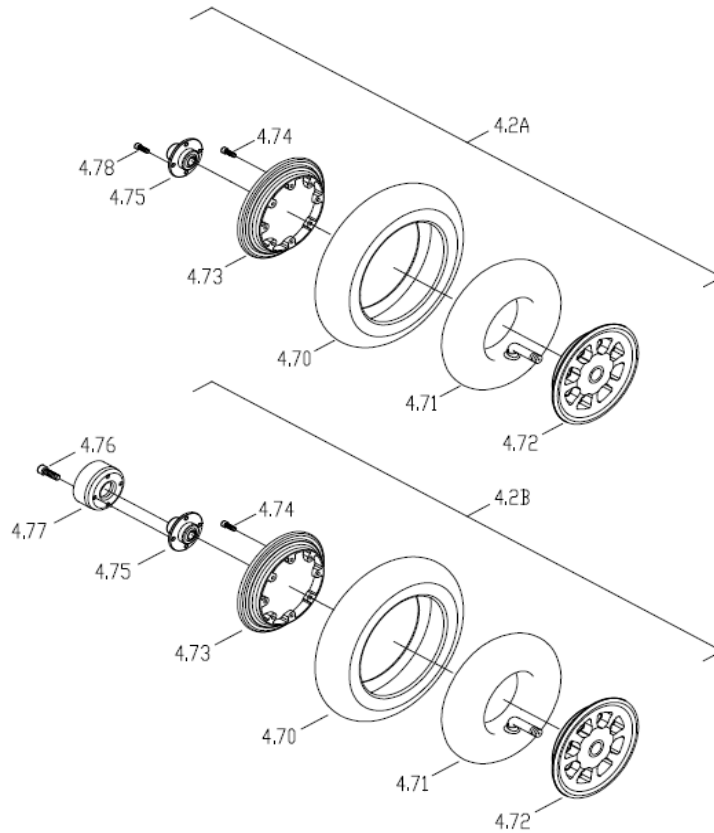

CE-D09 Spare parts list

Identification number: TCF-VOMNL -0975A-13
 Product group: Scooter
 Productname: Galaxy Plus 3-wheel / S837-3XXVA
 Batchnumber: 5160

Controller

Drawing No.	Item No.	Description	Purchase Price
3.50	7563370431	Power harness	€ 63,96
3.51 to 3.54	7564520006	Controller + protection kit	€ 633,78

CE-D09 Spare parts list

Identification number: TCF-VOMNL -0975A-13
 Product group: Scooter
 Productname: Galaxy Plus 3-wheel / S837-3XXVA
 Batchnumber: 5160

Rear wheel assembly

Drawing No.	Item No.	Description	Purchase Price
4.2A	7532600526	Rear wheel assembly 3.00-8	€ 190,22
4.2B	7532600527	Rear wheel assembly (with brake) 3.00-8	€ 199,63
4.70	7544600589	Outer tire, 14x3.00-8, Black	€ 72,11
4.71	7544600590	Inner tire, 3.00-8, Black	€ 21,32
4.72	7530519446	Rim cover	€ 11,27
4.73 to 4.78	-	Not available as spare part	-