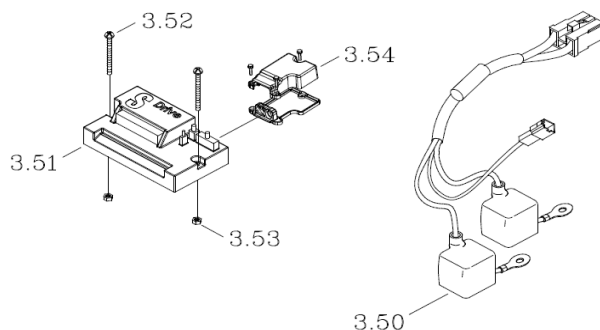

CE-D09 Spare parts list

Identification number: TCF-VOMNL -0975A-13
Product group: Scooter
Productname: Galaxy Plus 3-wheel / S837-3XXVA
Batchnumber: 5160

Controller

Drawing No.	Item No.	Description	Purchase Price
3.50	7563370431	Power harness	€ 63,96
3.51 to 3.54	7564520006	Controller + protection kit	€ 633,78