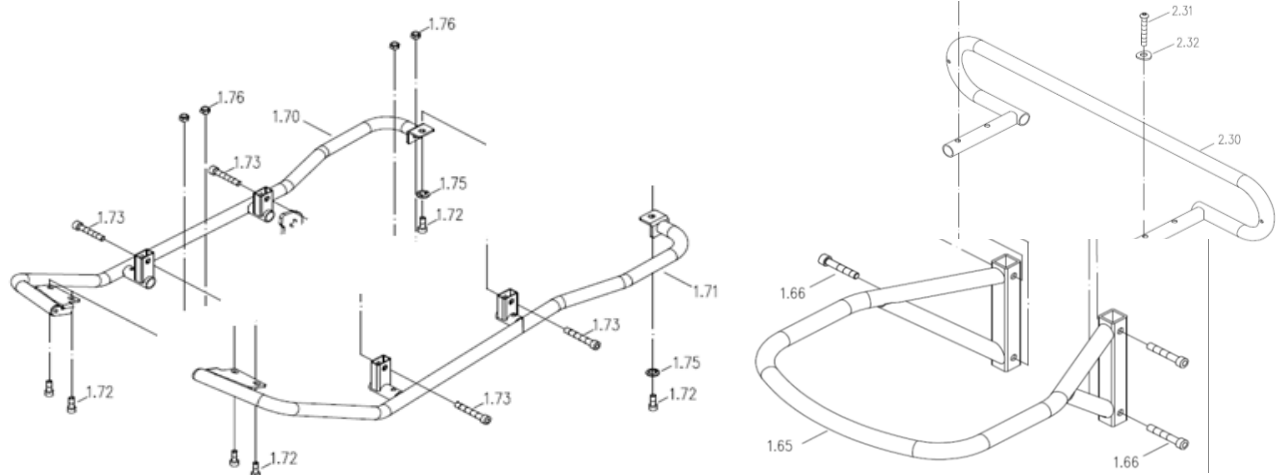

CE-D09 Spare parts list

Identification number: TCF-VOMNL -0975A-13
 Product group: Scooter
 Productname: Galaxy Plus 3-wheel / S837-3XXVA
 Batchnumber: 5160

Front wheel assembly

Drawing No.	Item No.	Description	Purchase Price
1.40	7533100764	Front wheel assembly with front fork	€ 338,63
1.41 to 1.42	-	Not available as spare part	-
1.43	7532500211	Inner and outer tire set, 12"	€ 76,29
1.45 to 1.51	-	Not available as spare part	-
1.46; 1.47; 1.50; 1.51 & 1.56	93130540	Front wheel axle complete including spacers and screws	€ 34,59
1.52	7530519446	Rim cover	€ 11,27
1.53 to 1.54	-	Not available as spare part	-
1.55	41780026	Front fork assembly	€ 109,29
1.56 to 1.58	-	Not available as spare part	-

CE-D09 Spare parts list

Identification number: TCF-VOMNL -0975A-13
 Product group: Scooter
 Productname: Galaxy Plus 3-wheel / S837-3XXVA
 Batchnumber: 5160

Bumper assembly

Drawing No.	Item No.	Description	Purchase Price
1.65 to 1.76; 2.30 to 2.33	99730110	Bumper kit Galaxy Plus '3'	€ 304,44