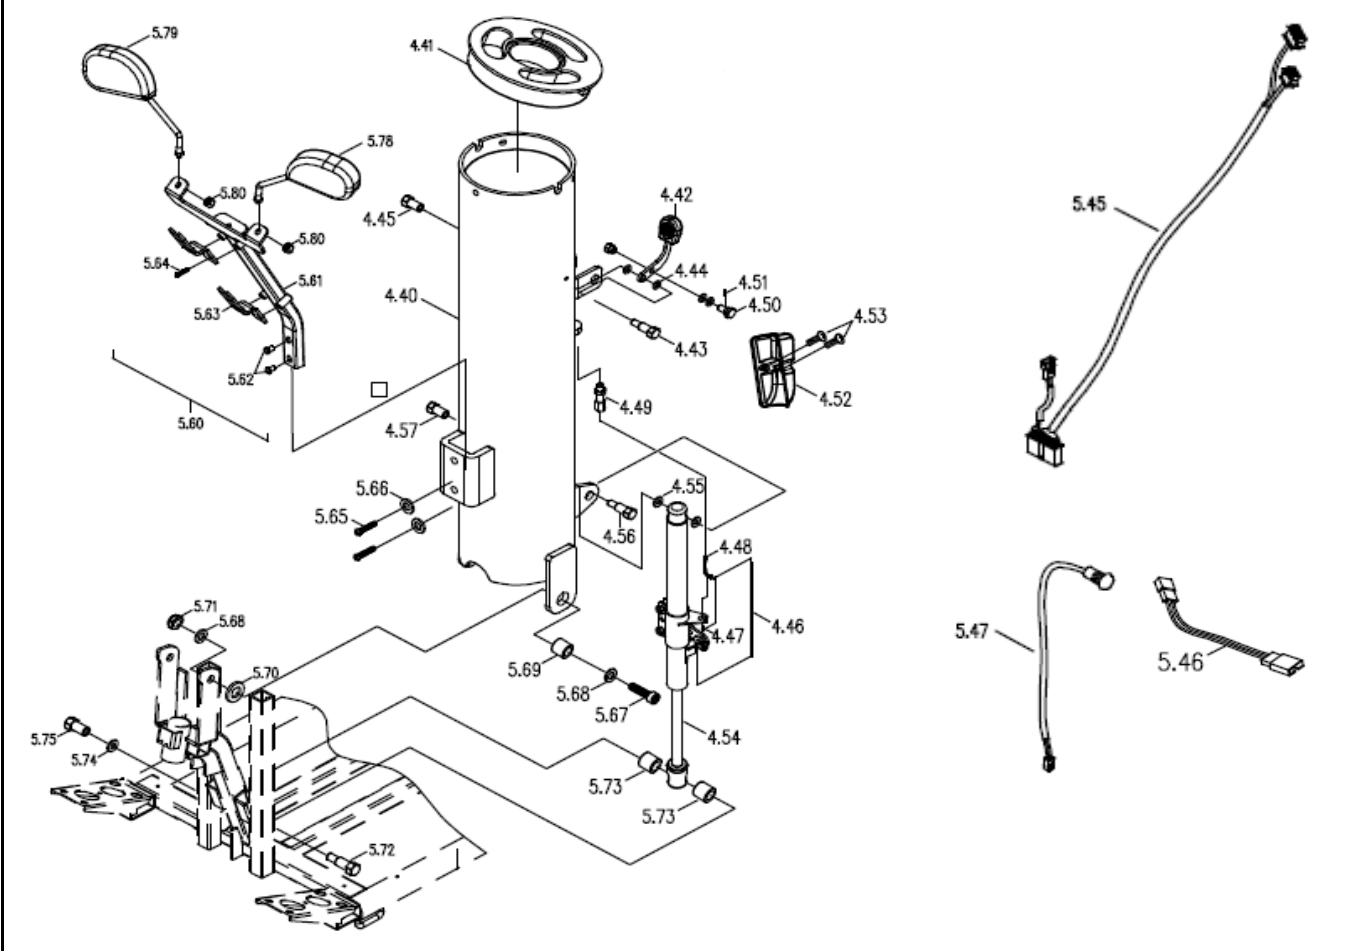

CE-D09 Spare parts list

Identification number: TCF-VOMNL -0975A-13
Product group: Scooter
Productname: Galaxy Plus 3-wheel / S837-3XXVA
Batchnumber: 5160

5.36 to 5.41	7533700256	Charger socket set	€ 11,91
5.42	7561200200	Indicator light, Left	€ 48,08
5.43	7561200201	indicator light, Right	€ 48,08
5.44; 5.48; 5.81 to 5.84	-	Not available as spare part	-
5.86	7575171105	Excel Logo	€ 2,71

CE-D09 Spare parts list

Identification number: TCF-VOMNL -0975A-13
 Product group: Scooter
 Productname: Galaxy Plus 3-wheel / S837-3XXVA
 Batchnumber: 5160

Tiller assembly (2)

Drawing No.	Item No.	Description	Purchase Price
4.41	7543690212	Guide ring for locking mechanism	€ 2,71
4.42	7533500280	Lock handle	€ 3,34
4.40, 4.45, 4.55 - 4.57, 5.67 - 5.69	69760100	Tiller tube with mounting material	€ 171,81
4.46 - 4.49, 4.54	7541380197	Locking mechanism for tiller adjustment	€ 86,53
4.50 & 4.51	-	Not available as spare part	-
4.52	7543690202	Cover for lock handle (for tiller)	€ 3,34
	43690808	Cover for lock handle black	€ 3,60
4.53, 4.54 & 5.44	-	Not available as spare part	-
5.45	63180116	Main cable loom for tiller, LCD	€ 77,70
	7563100060	Main cable loom for tiller untill batch #5160	€ 65,85
5.46	7563742004	Cable for sensor half speed	€ 14,83
5.47	7563453017	Main cable loom for indicator light	€ 14,01
5.60 to 5.64	7534200249	Basket support bracket assembly	€ 51,21