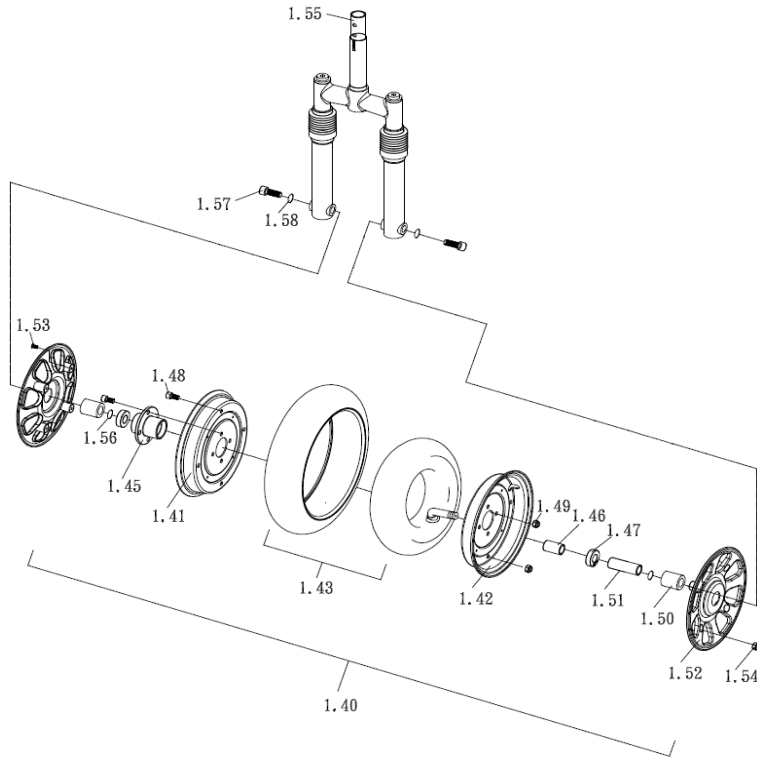

CE-D09 Spare parts list

Identification number: TCF-VOMNL -0975A-13
 Product group: Scooter
 Productname: Galaxy Plus 3-wheel / S837-3XXVA
 Batchnumber: 5160

Front frame assembly

Drawing No.	Item No.	Description	Purchase Price
1.01	7530303246	Front frame	€ 778,65
1.02 & 1.03	93130010	Bearing house	€ 35,97
1.04	-	Not available as spare part	-
1.05 & 1.06	7541280201	Battery board	€ 11,72
1.07	7563742003	Sensor for half speed	€ 14,83
1.08 & 1.09	-	Not available as spare part	-

CE-D09 Spare parts list

Identification number: TCF-VOMNL -0975A-13
 Product group: Scooter
 Productname: Galaxy Plus 3-wheel / S837-3XXVA
 Batchnumber: 5160

1.10 to 1.15;	7530303249	Release lever set	€ 35,90
1.24 to 1.26			
1.16 to 1.19	-	Not available as spare part	-
1.20	7541780027	Suspension	€ 234,96
1.21 & 1.22	-	Not available as spare part	-
1.27 & 1.28	7561230135	Breaker 80A	€ 26,14

CE-D09 Spare parts list

Identification number: TCF-VOMNL -0975A-13
 Product group: Scooter
 Productname: Galaxy Plus 3-wheel / S837-3XXVA
 Batchnumber: 5160

Front wheel assembly

Drawing No.	Item No.	Description	Purchase Price
1.40	7533100764	Front wheel assembly with front fork	€ 338,63
1.41 to 1.42	-	Not available as spare part	-
1.43	7532500211	Inner and outer tire set, 12"	€ 76,29
1.45 to 1.51	-	Not available as spare part	-
1.46; 1.47; 1.50; 1.51 & 1.56	93130540	Front wheel axle complete including spacers and screws	€ 34,59
1.52	7530519446	Rim cover	€ 11,27
1.53 to 1.54	-	Not available as spare part	-
1.55	41780026	Front fork assembly	€ 109,29
1.56 to 1.58	-	Not available as spare part	-

CE-D09 Spare parts list

Identification number: TCF-VOMNL -0975A-13
 Product group: Scooter
 Productname: Galaxy Plus 3-wheel / S837-3XXVA
 Batchnumber: 5160

Bumper assembly

Drawing No.	Item No.	Description	Purchase Price
1.65 to 1.76; 2.30 to 2.33	99730110	Bumper kit Galaxy Plus '3'	€ 304,44