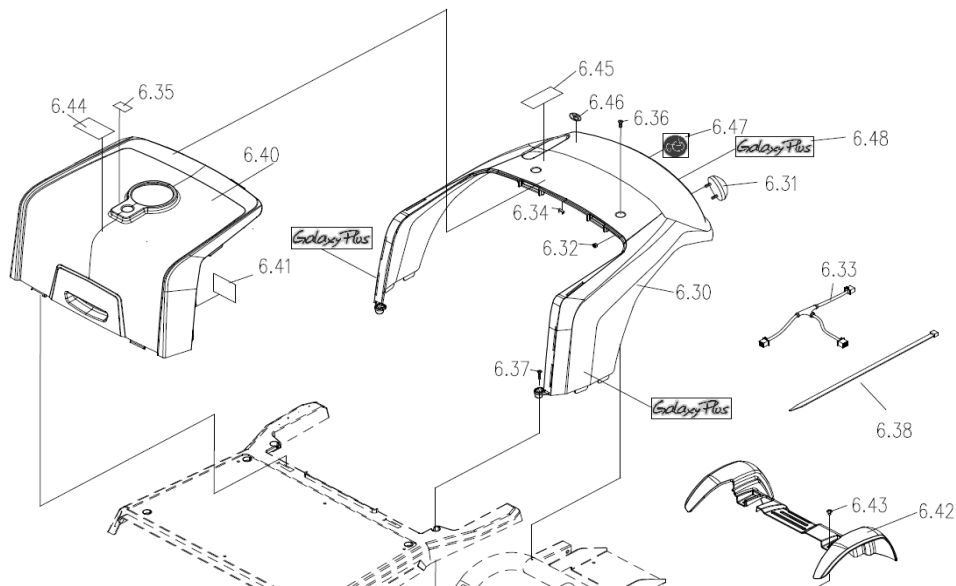

CE-D09 Spare parts list

Identification number: TCF-VOMNL -0975A-13
Product group: Scooter
Productname: Galaxy Plus 3-wheel / S837-3XXVA
Batchnumber: 5160

Rear shroud assembly

Drawing No.	Item No.	Description	Purchase Price
6.30	7530543124	Rear shroud complete Lightning Blue	€ 241,82
	7530536052	Rear shroud complete Salt White	€ 241,82
	7530552095	Rear shroud complete Midnight Black	€ 241,82
	7530598048	Rear shroud complete Macadamia Brown	€ 241,82
	7530514002	Rear shroud complete Kite Blue	€ 241,82
6.31	7561200199	Taillight assembly	€ 107,65
6.33	7563453018	Taillight cable	€ 12,33
6.32; 6.34 to 6.38 & 6.41	-	Not available as spare part	-
6.40	7543690208	Battery cover	€ 40,34
	43690781	Battery cover black	€ 40,20
6.42 + 6.43	7543690209	Fender cover	€ 26,14
	43690784	Fender cover black	€ 27,60
6.44 to 6.47	-	Not available as spare part	-
6.48 & 6.50	7575171103	Galaxy Plus logo	€ 4,18
-	99755100	Stickerset for Rear shroud Galaxy Plus	€ 23,59