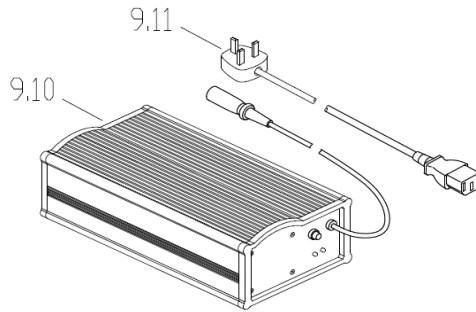

CE-D09 Spare parts list

Identification number: TCF-VOMNL -0975A-13
Product group: Scooter
Productname: Galaxy Plus 3-wheel / S837-3XXVA
Batchnumber: 5160

Charger

Drawing No.	Item No.	Description	Purchase Price
9.10	93810358	Battery charger 24V/8Ah	€ 252,86
9.11	-	Not available as spare part	-
-	93810620	Battery 73Ah/12V, closed, maintenance free, AGM	€ 404,64
-	92330010	Odometer	€ 47,73
-	92330020	Diagnosis, failure analysis and hour readout software	€ 273,00
-	90100030	Crutch holder de-luxe	€ 80,20
-	97101400	Insurance plate holder	€ 17,10