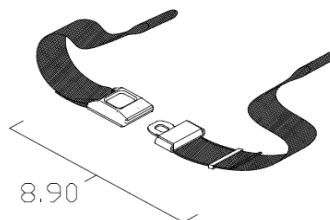

CE-D09 Spare parts list

Identification number: TCF-VOMNL -0975A-13
Product group: Scooter
Productname: Galaxy Plus 3-wheel / S837-3XXVA
Batchnumber: 5160

basket & seatbelt

Drawing No.	Item No.	Description	Purchase Price
8.90	90360200	Seat fixationbelt, quick release (loop fixation)	€ 17,63
9.01	7543780088	Basket front	€ 36,58