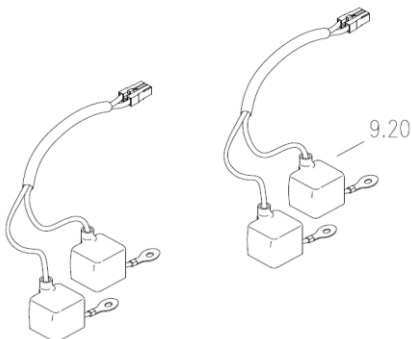

CE-D09 Spare parts list

Identification number: TCF-VOMNL -0975A-13
 Product group: Scooter
 Productname: Galaxy Plus 3-wheel / S837-3XXVA
 Batchnumber: 5160

Seat assembly

Drawing No.	Item No.	Description	Purchase Price
8.00	93130861	Excellence seat with angle adjust back and headrest	€ 870,65
	93130862	Excellence seat angle adjust backr & headr in Burgundy	€ 870,65
	93130863	Excellence seat angle adjust backr & headr in Light Beigey	€ 870,65
	93130864	Excellence seat angle adjust backr & headr in Coffee Brown	€ 870,65
	93900010	Headrest for Excellence Seat	€ 214,43
6.1	93130755	Seat post suspension assembly	€ 244,13
	95130315	Seat post without suspension assembly	€ 229,98
8.1	93900030	Armrest assembly Right	€ 156,32
8.2	93900020	Armrest assembly Left	€ 156,32
8.10	-	Not available as spare part	-
8.11	95030545	Knob, M8x15L	€ 2,77
8.12 to 8.16	-	Not available as spare part	-
8.17	93131370	Arm pad, Black	€ 33,20
8.18 to 8.19	-	Not available as spare part	-
8.20 to 8.22	95030590	Protective cover armrest, ABS, Black, Left	€ 20,34
	95030595	Protective cover armrest, ABS, Black, RIGHT	€ 20,34
8.23	-	Not available as spare part	-

CE-D09 Spare parts list

Identification number: TCF-VOMNL -0975A-13

Product group: Scooter

Productname: Galaxy Plus 3-wheel / S837-3XXVA

Batchnumber: 5160

Battery connection wire

Drawing No.	Item No.	Description	Purchase Price
9.20	7563270420	Battery cable	€ 26,96

CE-D09 Spare parts list

Identification number: TCF-VOMNL -0975A-13
 Product group: Scooter
 Productname: Galaxy Plus 3-wheel / S837-3XXVA
 Batchnumber: 5160

Seat assembly

Drawing No.	Item No.	Description	Purchase Price
8.3	93130870	Seat base incl. fixation lever	€ 170,55
8.40 to 8.44	99700870	Fixation lever for seat	€ 34,59
8.40	7543690220	Release lever rubber tip	€ 17,69
8.45	-	Not available as spare part	-
8.46	95030510	Knob M10x13L	€ 2,13
8.47	-	Not available as spare part	-
8.70 to 8.73	93130960	Slide mechanism assembly	€ 91,30