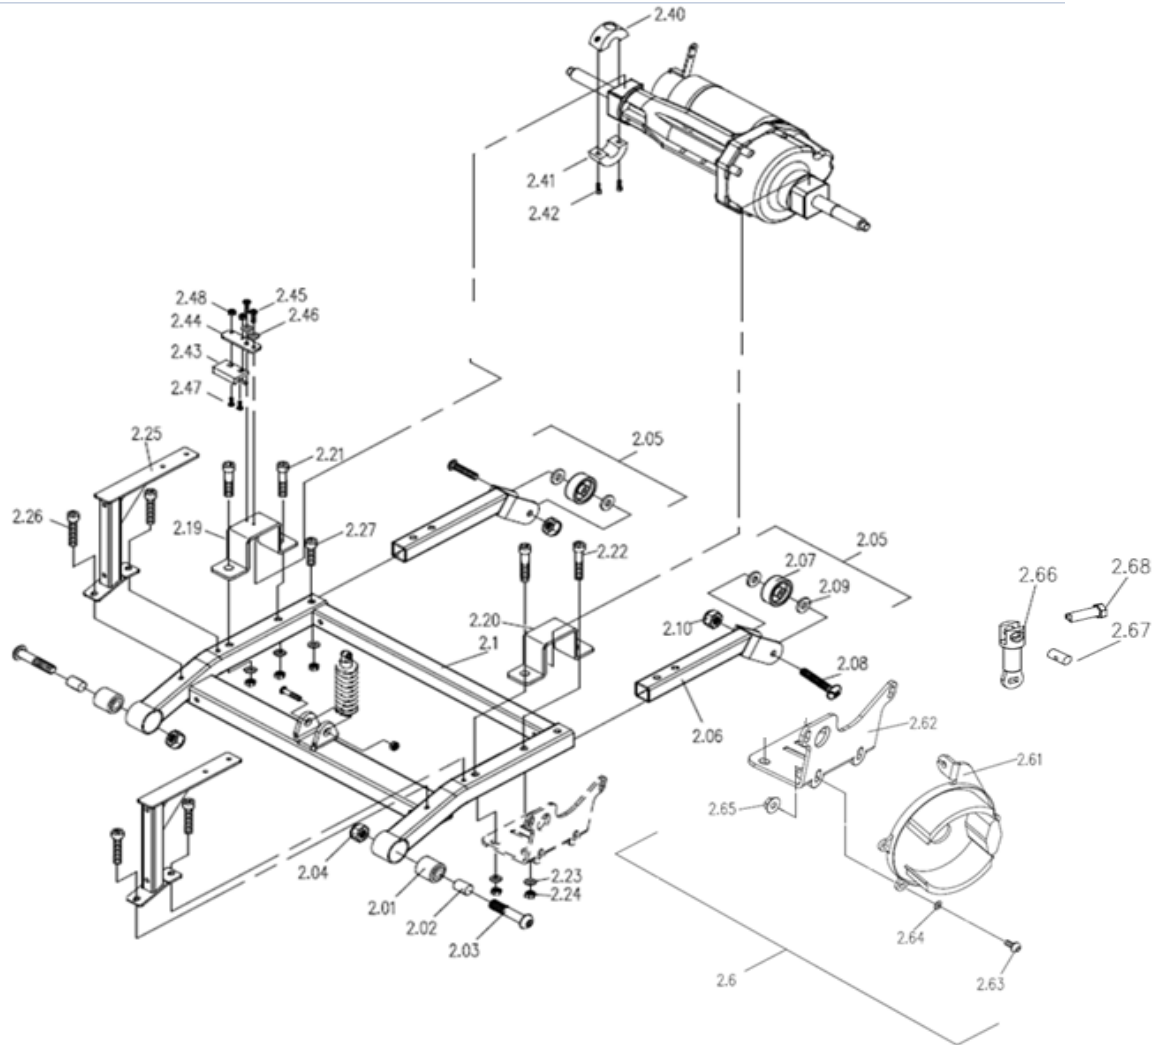

CE-D09 Spare parts list

Identification number: TCF-VOMNL -0975A-13
 Product group: Scooter
 Productname: Galaxy Plus 3-wheel / S837-3XXVA
 Batchnumber: 5160

Front wheel assembly

Drawing No.	Item No.	Description	Purchase Price
1.40	7533100764	Front wheel assembly with front fork	€ 338,63
1.41 to 1.42	-	Not available as spare part	-
1.43	7532500211	Inner and outer tire set, 12"	€ 76,29
1.45 to 1.51	-	Not available as spare part	-
1.46; 1.47; 1.50; 1.51 & 1.56	93130540	Front wheel axle complete including spacers and screws	€ 34,59
1.52	7530519446	Rim cover	€ 11,27
1.53 to 1.54	-	Not available as spare part	-
1.55	41780026	Front fork assembly	€ 109,29
1.56 to 1.58	-	Not available as spare part	-

CE-D09 Spare parts list

Identification number: TCF-VOMNL -0975A-13
 Product group: Scooter
 Productname: Galaxy Plus 3-wheel / S837-3XXVA
 Batchnumber: 5160

Bumper assembly

Drawing No.	Item No.	Description	Purchase Price
1.65 to 1.76; 2.30 to 2.33	99730110	Bumper kit Galaxy Plus '3'	€ 304,44

CE-D09 Spare parts list

Identification number: TCF-VOMNL -0975A-13
 Product group: Scooter
 Productname: Galaxy Plus 3-wheel / S837-3XXVA
 Batchnumber: 5160

Rear frame assembly

Drawing No.	Item No.	Description	Purchase Price
2.1	99751370	Rear frame	€ 155,76
2.01 to 2.04	-	Not available as spare part	-
2.05	7530400350	Anti-tipper, set of 2 (left and right)	€ 62,71
2.07 to 2.10	-	Not available as spare part	-
2.19 to 2.20	41200494	Assembly for Meteor M4 transaxle	€ 12,32
2.21 to 2.24	-	Not available as spare part	-
2.25	7530403124	Bracket sets for wheel cover support assy & meteor transaxle	€ 64,29
2.26	-	Not available as spare part	-
2.40 & 2.41	41300442	Magnet for sensor odometer	€ 26,68
2.42	-	Not available as spare part	-
2.43	61090063	Sensor for odometer	€ 11,39
2.44	41200487	Bracket for sensor odometer	€ 2,60
2.6	7530403125	Brake assembly	€ 99,29