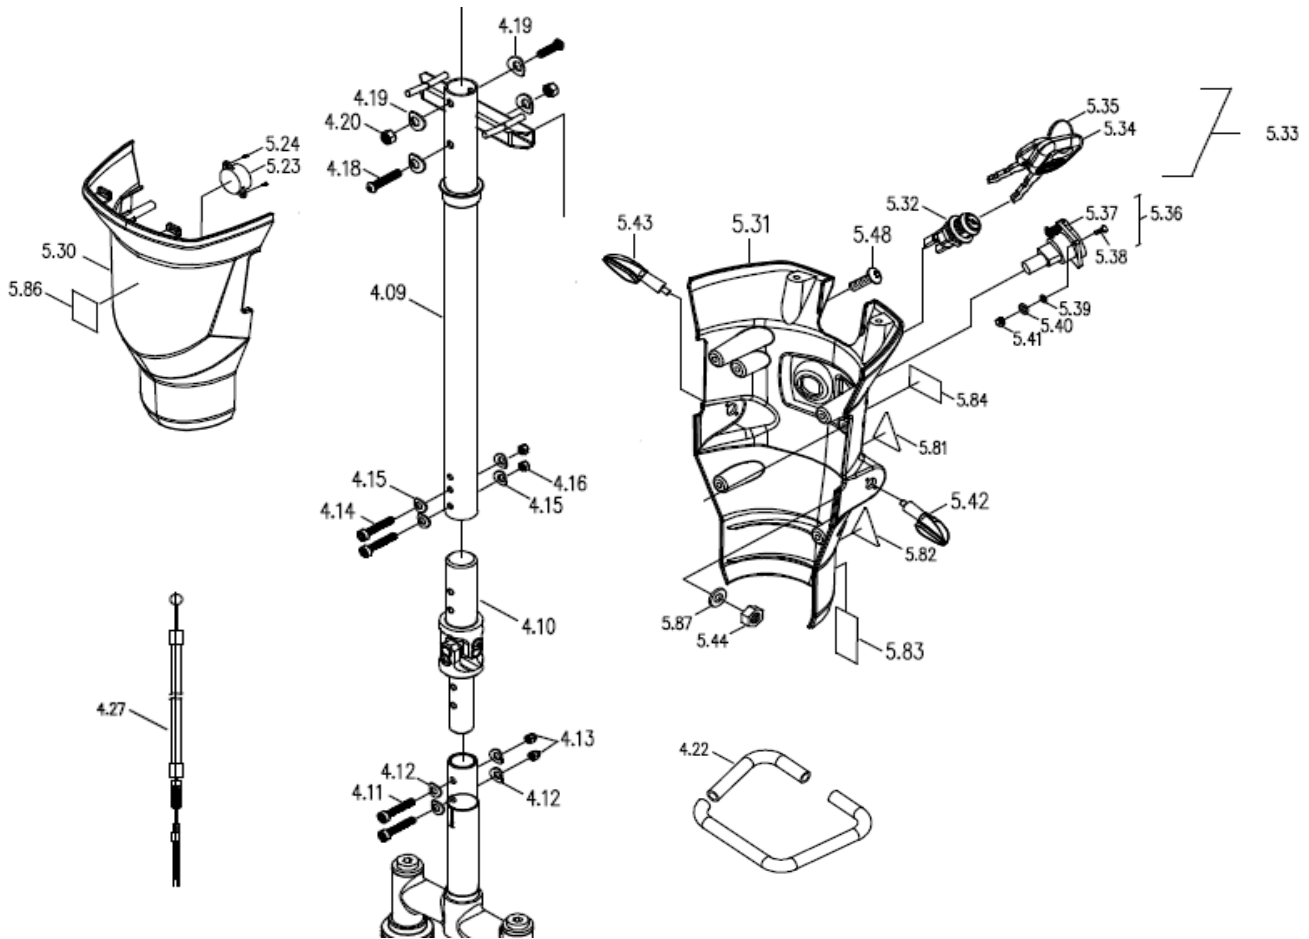

CE-D09 Spare parts list

Identification number: TCF-VOMNL -0975A-13
 Product group: Scooter
 Productname: Galaxy Plus 3-wheel / S837-3XXVA
 Batchnumber: 5160

Tiller assembly (2)

Drawing No.	Item No.	Description	Purchase Price
4.09 to 4.20	7533503142	Steering tube (incl. cross coupling)	€ 192,71
4.22	7545700113	Foam tube, Left	€ 10,86
	7545700114	Foam tube, Right	€ 5,02
4.27	7541780028	Brake cable assembly	€ 12,55
5.23 & 5.24	95130740	Claxon	€ 6,38
5.30	7530543125	Dashboard cover front, Lightning blue	€ 39,71
	7530536050	Dashboard cover front Salt White	€ 39,71
	7530552096	Dashboard cover front Midnight Black	€ 39,71
	7530598049	Dashboard cover front Macadamia Brown	€ 39,71
	7530514004	Dashboard cover front Kite Blue	€ 39,71
5.31	7543690203	Dashboard cover rear	€ 17,74
	43690793	Dashboard cover rear black	€ 14,40
5.32	97061880	Ignition barrel	€ 29,05
5.34	7542600001	Key	€ 3,98