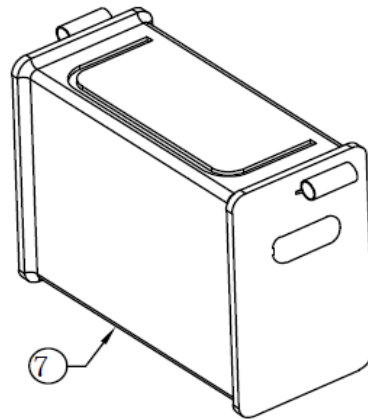

CE-D09 Spare parts list

Identification number: TCF-VOMNL -2410-14A
 Product group: Walking Aid
 Productname: Travixx Lumière
 Batchnumber: 6917

Backrest + Bag

Drawing No.	Item No.	Description	Purchase Price
1 to 6	92415210	Back strap wide complete Small incl. 2 starknobs	€ 47,17
3	92415205	Star knob Grey for back strap	€ 3,93
7	92419910	Bag, Small	€ 17,05
	92419915	Bag, Medium	€ 17,05

CE-D09 Spare parts list

Identification number: TCF-VOMNL -2410-14A
 Product group: Walking Aid
 Productname: Travixx Lumière
 Batchnumber: 6917

Seat assembly

Drawing No.	Item No.	Description	Purchase Price
8 + 9	52410100	Seat, Comfort	€ 51,10
21 to 26; 35 to 40	92419055	Folding mechanism and locking mechanism	€ 44,03
27 to 29	-	Not available as spare part	-
31 to 32	-	Not available as spare part	-
-	92417170	Tray with tray holders (set)	€ 43,27