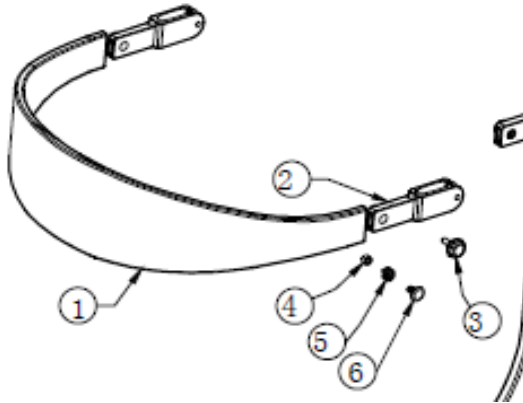

CE-D09 Spare parts list

Identification number: TCF-VOMNL -2410-14A
 Product group: Walking Aid
 Productname: Travixx Lumière
 Batchnumber: 6917

Backrest + Bag

Drawing No.	Item No.	Description	Purchase Price
1 to 6	92415210	Back strap wide complete Small incl. 2 starknobs	€ 47,17
3	92415205	Star knob Grey for back strap	€ 3,93
7	92419910	Bag, Small	€ 17,05
	92419915	Bag, Medium	€ 17,05

CE-D09 Spare parts list

Identification number: TCF-VOMNL -2410-14A
 Product group: Walking Aid
 Productname: Travixx Lumière
 Batchnumber: 6917

Seat assembly

Drawing No.	Item No.	Description	Purchase Price
8 + 9	52410100	Seat, Comfort	€ 51,10
21 to 26; 35 to 40	92419055	Folding mechanism and locking mechanism	€ 44,03
27 to 29	-	Not available as spare part	-
31 to 32	-	Not available as spare part	-
-	92417170	Tray with tray holders (set)	€ 43,27

CE-D09 Spare parts list

Identification number: TCF-VOMNL -2410-14A
 Product group: Walking Aid
 Productname: Travixx Lumière
 Batchnumber: 6917

Handle bar

Drawing No.	Item No.	Description	Purchase Price
50 to 55	92417140	Locking mechanism for push handles with grey knob	€ 13,76
58 to 64	92417200	Push handle and brake handle (grey) Medium LEFT	€ 19,27
	92417205	Push handle and brake handle (grey) Medium RIGHT	€ 19,27
60	92417210	Hand grip for Travixx per piece	€ 8,49