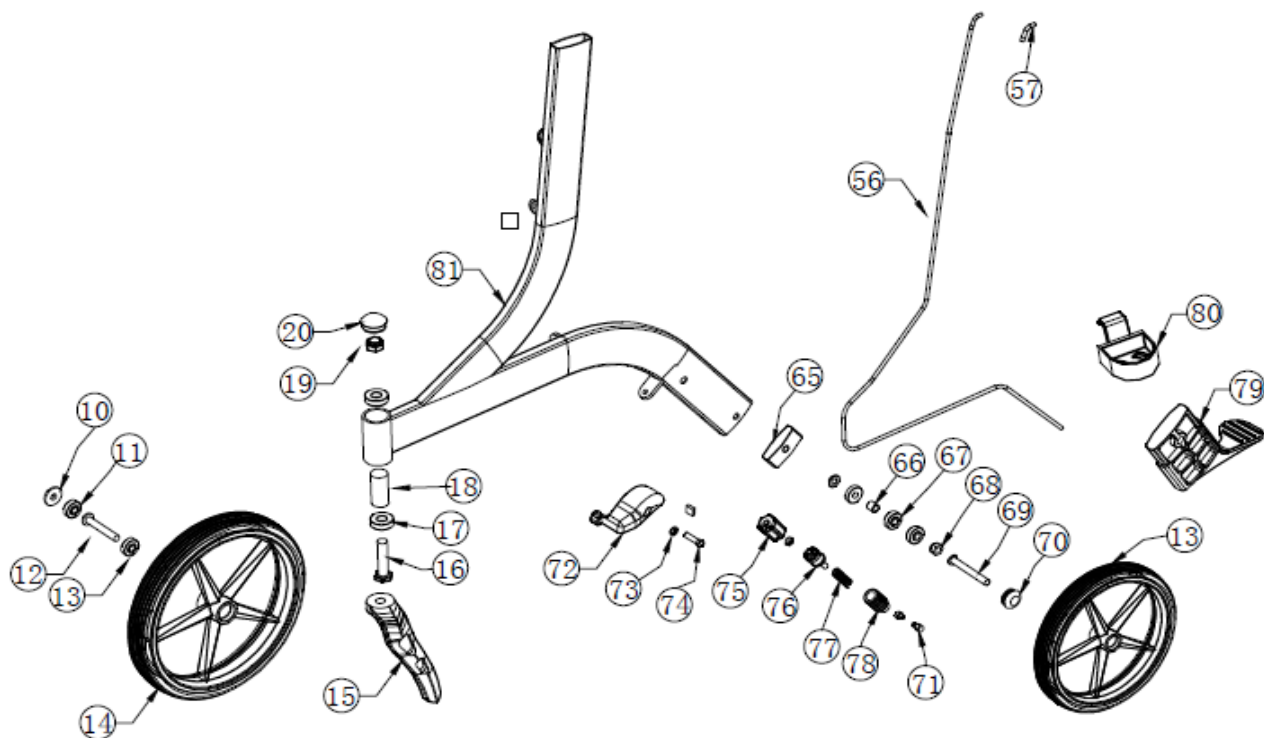

CE-D09 Spare parts list

Identification number: TCF-VOMNL -2410-14A
 Product group: Walking Aid
 Productname: Travixx Lumière
 Batchnumber: 6917

Backrest + Bag

Drawing No.	Item No.	Description	Purchase Price
1 to 6	92415210	Back strap wide complete Small incl. 2 starknobs	€ 47,17
3	92415205	Star knob Grey for back strap	€ 3,93
7	92419910	Bag, Small	€ 17,05
	92419915	Bag, Medium	€ 17,05

CE-D09 Spare parts list

Identification number: TCF-VOMNL -2410-14A
 Product group: Walking Aid
 Productname: Travixx Lumière
 Batchnumber: 6917

Seat assembly

Drawing No.	Item No.	Description	Purchase Price
8 + 9	52410100	Seat, Comfort	€ 51,10
21 to 26; 35 to 40	92419055	Folding mechanism and locking mechanism	€ 44,03
27 to 29	-	Not available as spare part	-
31 to 32	-	Not available as spare part	-
-	92417170	Tray with tray holders (set)	€ 43,27

CE-D09 Spare parts list

Identification number: TCF-VOMNL -2410-14A
 Product group: Walking Aid
 Productname: Travixx Lumière
 Batchnumber: 6917

Sideframe assembly

Drawing No.	Item No.	Description	Purchase Price
10 to 13	92417065	Bearing set for front wheels incl. mounting material	€ 16,12
13	42411200	Rear wheel (small) silver spoked	€ 23,59
14	82411200	Front castor (Large) silver spoked	€ 27,51
15 to 19	82411151	Front fork (Thick) Left, Black	€ 38,53
	82411156	Front fork (Thick) Right, Black	€ 38,53
20	92417035	Bearing house cover caps, set of 2	€ 3,93
56 to 57	92417100	Brake cable for Travixx Small (1x inner- and 1x outercable)	€ 23,59
	92417105	Brake cable for Travixx Medium (1x inner- and 1x outercable)	€ 23,59
65 to 69	-	Not available as spare part	-
70	ALPL04006	Cover cap for wheel	€ 3,93
71; 75 to 78	-	Not available as spare part	-
72 to 74	92417150	Brakepad incl. mounting material	€ 18,42
79	92417120	Stepper per pair (plastic)	€ 26,74
81	-	Not available as spare part	-
-	24206100	LED kit	€ 144,00
-	24206200	Charger for Travixx Lumière	€ 14,99