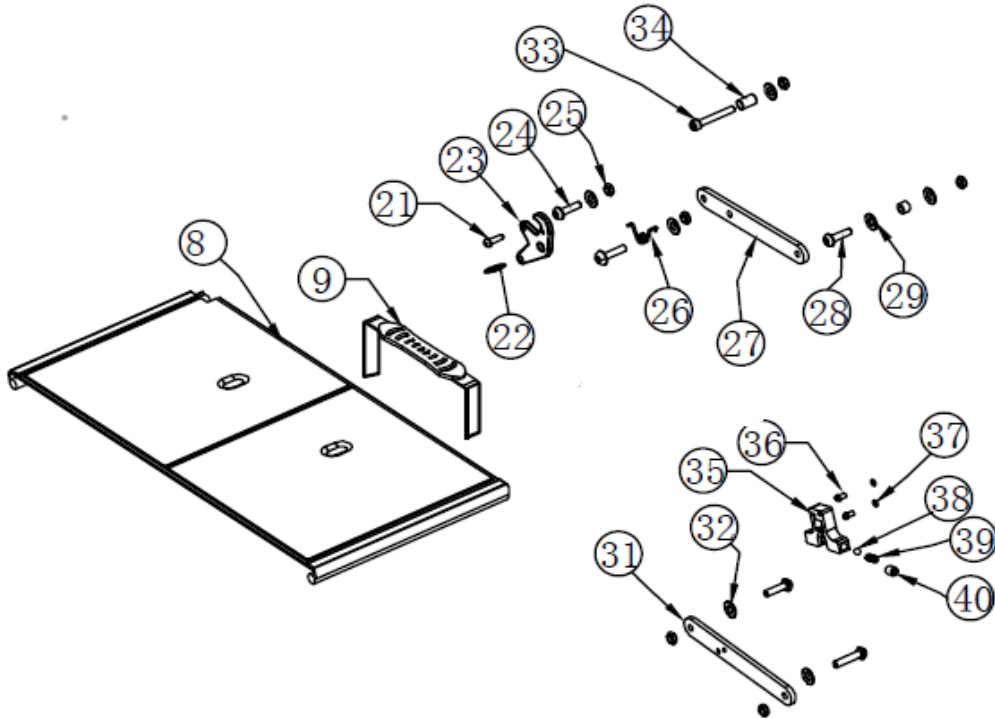

CE-D09 Spare parts list

Identification number: TCF-VOMNL -2410-14A
 Product group: Walking Aid
 Productname: Travixx Lumière
 Batchnumber: 6917

Backrest + Bag

Drawing No.	Item No.	Description	Purchase Price
1 to 6	92415210	Back strap wide complete Small incl. 2 starknobs	€ 47,17
3	92415205	Star knob Grey for back strap	€ 3,93
7	92419910	Bag, Small	€ 17,05
	92419915	Bag, Medium	€ 17,05

CE-D09 Spare parts list

Identification number: TCF-VOMNL -2410-14A
 Product group: Walking Aid
 Productname: Travixx Lumière
 Batchnumber: 6917

Seat assembly

Drawing No.	Item No.	Description	Purchase Price
8 + 9	52410100	Seat, Comfort	€ 51,10
21 to 26; 35 to 40	92419055	Folding mechanism and locking mechanism	€ 44,03
27 to 29	-	Not available as spare part	-
31 to 32	-	Not available as spare part	-
-	92417170	Tray with tray holders (set)	€ 43,27

CE-D09 Spare parts list

Identification number: TCF-VOMNL -2410-14A
 Product group: Walking Aid
 Productname: Travixx Lumière
 Batchnumber: 6917

Handle bar

Drawing No.	Item No.	Description	Purchase Price
50 to 55	92417140	Locking mechanism for push handles with grey knob	€ 13,76
58 to 64	92417200	Push handle and brake handle (grey) Medium LEFT	€ 19,27
	92417205	Push handle and brake handle (grey) Medium RIGHT	€ 19,27
60	92417210	Hand grip for Travixx per piece	€ 8,49