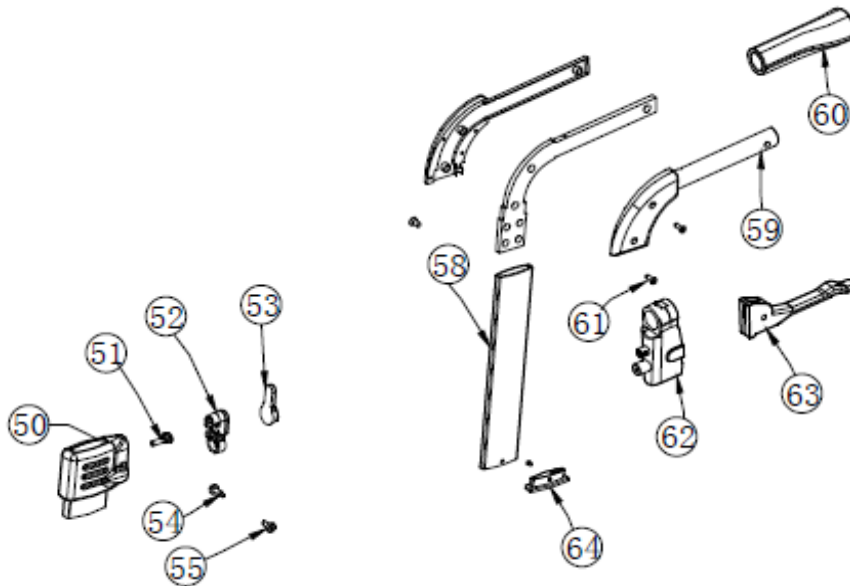

CE-D09 Spare parts list

Identification number: TCF-VOMNL -2410-14A
 Product group: Walking Aid
 Productname: Travixx Lumière
 Batchnumber: 6917

Cross frame

Drawing No.	Item No.	Description	Purchase Price
41 to 42	92419020	Bushings for crossframe/sideframe with bolts (set of 4)	€ 17,09
30; 41 to 49	92419255	Cross frame Travixx Deluxe S	€ 75,48
	92419155	Cross frame Travixx Deluxe M	€ 75,48
44	92419005	Cover caps for cross bar incl screws, set of 4	€ 11,79
46	92419100	Transport locking lever (grey)	€ 13,76

CE-D09 Spare parts list

Identification number: TCF-VOMNL -2410-14A
 Product group: Walking Aid
 Productname: Travixx Lumière
 Batchnumber: 6917

Handle bar

Drawing No.	Item No.	Description	Purchase Price
50 to 55	92417140	Locking mechanism for push handles with grey knob	€ 13,76
58 to 64	92417200	Push handle and brake handle (grey) Medium LEFT	€ 19,27
	92417205	Push handle and brake handle (grey) Medium RIGHT	€ 19,27
60	92417210	Hand grip for Travixx per piece	€ 8,49