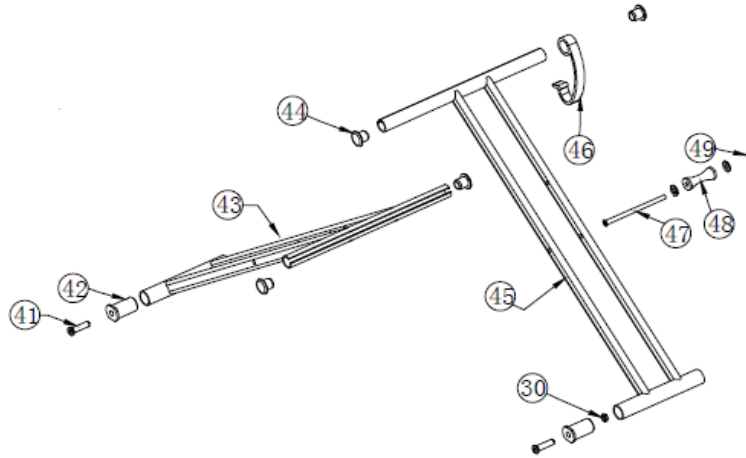

CE-D09 Spare parts list

Identification number: TCF-VOMNL -2410-14A
Product group: Walking Aid
Productname: Travixx Lumière
Batchnumber: 6917

Cross frame

Drawing No.	Item No.	Description	Purchase Price
41 to 42	92419020	Bushings for crossframe/sideframe with bolts (set of 4)	€ 17,09
30; 41 to 49	92419255	Cross frame Travixx Deluxe S	€ 75,48
	92419155	Cross frame Travixx Deluxe M	€ 75,48
44	92419005	Cover caps for cross bar incl screws, set of 4	€ 11,79
46	92419100	Transport locking lever (grey)	€ 13,76