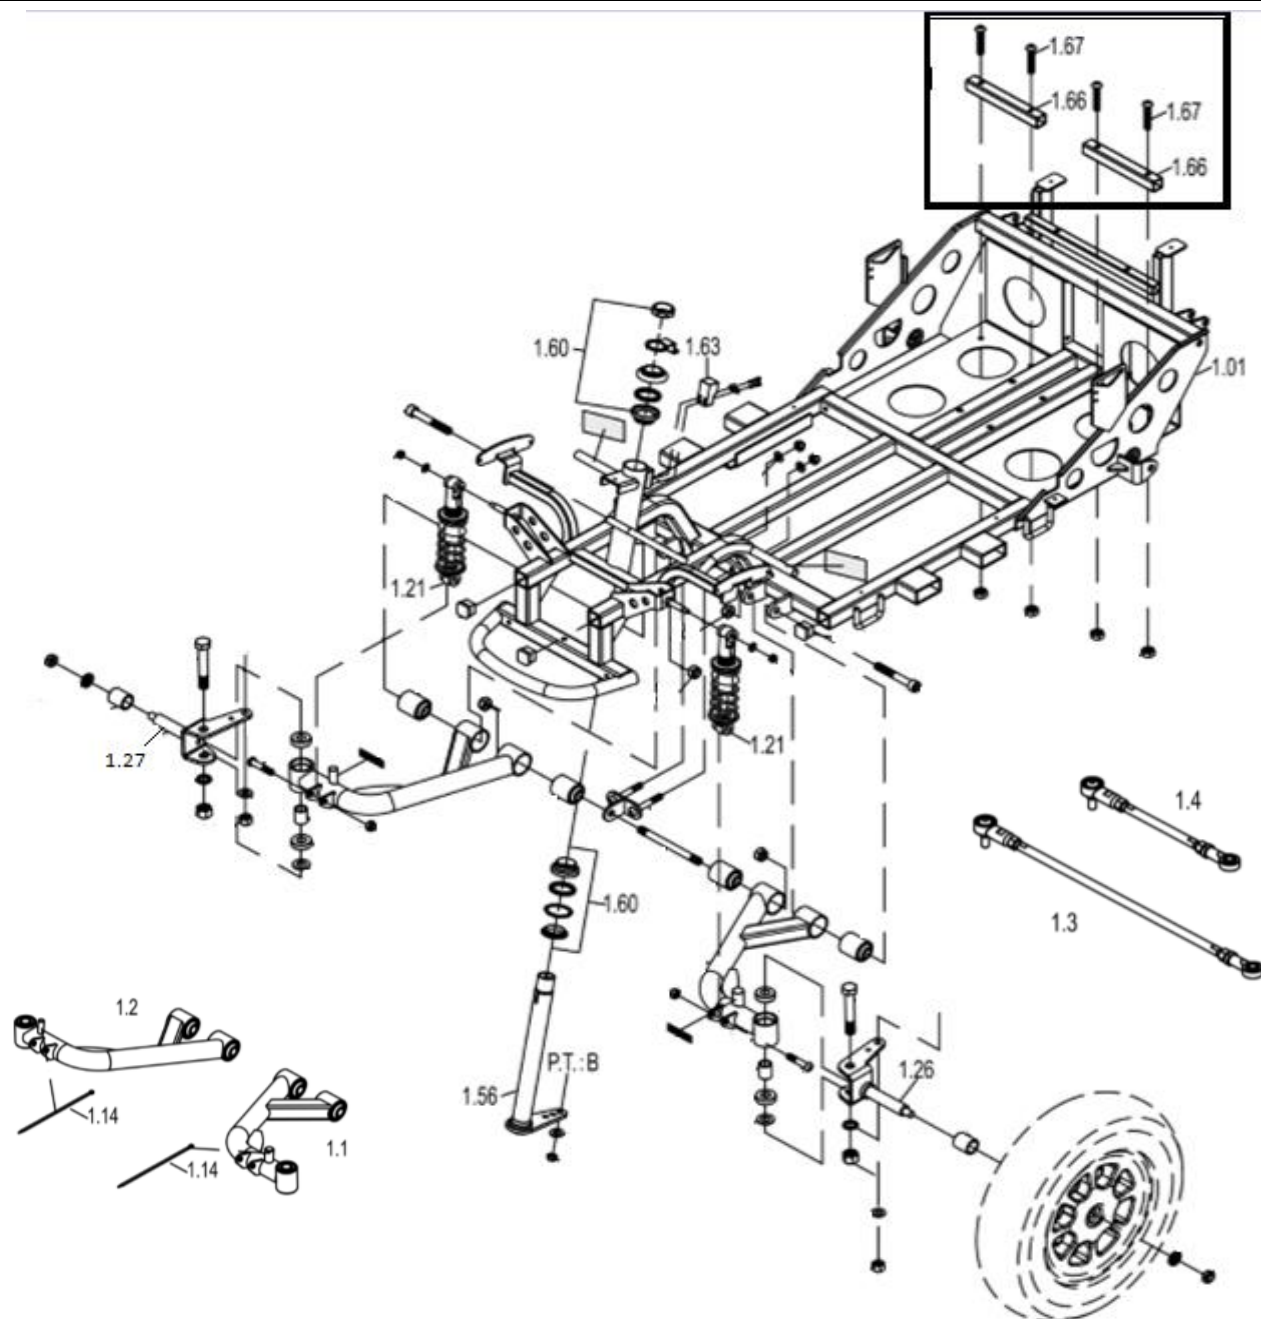

CE-D09 Spare parts list

Identification number: TCF-VOMNL -0973-14C
Product group: Scootmobiel
Productname: Galaxy II Deluxe / S846HBXXVA52
Batchnumber:

Front frame

CE-D09 Spare parts list

Identification number: TCF-VOMNL -0973-14C
 Product group: Scootmobiel
 Productname: Galaxy II Deluxe / S846HBXXVA52
 Batchnumber:

Drawing No.	Item No.	Description	Purchase Price
1.01	99741380	Front frame	€ 1.326,43
1.1	99740005	Front train complete LEFT including mounting material	€ 305,73
1.2	99740015	Front train complete RIGHT including mounting material	€ 305,73
1.14	-	Not available as spare part	-
1.21	99710330	Suspension complete, black, (150LBS/IN))	€ 72,28
1.26	99740100	Front wheel axle set LEFT	€ 123,13
1.27	99740110	Front wheel axle set RIGHT	€ 123,13
1.3	7541300520	Steering tube long	€ 53,96
1.4	99740470	Steering axle, upper (short)	€ 51,19
1.56	99740050	Handle bar complete for four wheel	€ 35,38
1.60	93130010	Bearing set, front fork, 7 pieces per set	€ 35,97
1.63	7563742003	Sensor for half speed	€ 14,83
1.66 & 1.67	41100026	Accu stopping tube	€ 8,85

CE-D09 Spare parts list

Identification number: TCF-VOMNL -0973-14C
Product group: Scootmobiel
Productname: Galaxy II Deluxe / S846HBXXVA52
Batchnumber:

Rear Frame

CE-D09 Spare parts list

Identification number: TCF-VOMNL -0973-14C
 Product group: Scootmobiel
 Productname: Galaxy II Deluxe / S846HBXXVA52
 Batchnumber:

Drawing No.	Item No.	Description	Purchase Price
2.01 to 2.05	99740120	Rear frame complete excluding anti-tip wheels	€ 726,92
2.06	95130335	Suspension back (set of 2)	€ 83,99
2.07 to 2.11	-	Not available as spare part	-
2.12 & 2.13	99730385	Mounting set for mounting the transaxle	€ 120,71
2.14 to 2.30	-	Not available as spare part	-
2.19 to 2.21	41380264	Magnet for sensor odometer	€ 28,89
2.22	61090063	Sensor for odometer	€ 11,39
2.23	41280215	Bracket for sensor odometer	€ 2,95
2.28 & 2.29	79743154	Rear fender cover support Left and Right (set van 2)	€ 137,31