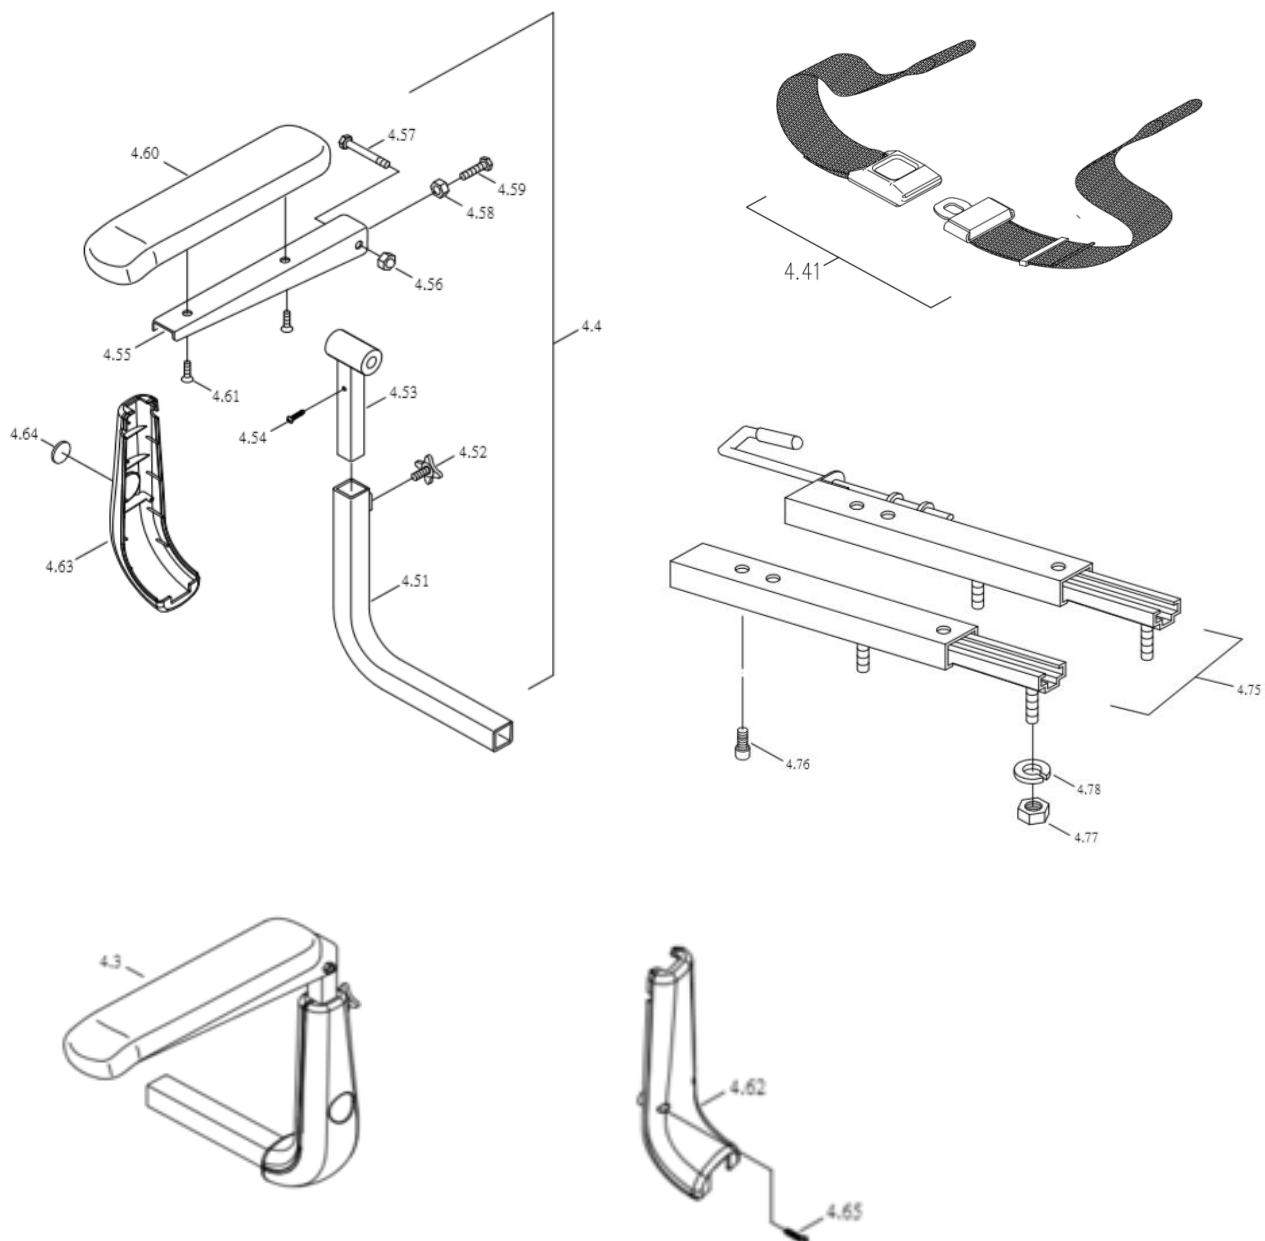

CE-D09 Spare parts list

Identification number: TCF-VOMNL -0973-14C
Product group: Scootmobiel
Productname: Galaxy II Deluxe / S846HBXXVA52
Batchnumber:

Seat assembly (2)

CE-D09 Spare parts list

Identification number: TCF-VOMNL -0973-14C
Product group: Scootmobiel
Productname: Galaxy II Deluxe / S846HBXXVA52
Batchnumber:

Drawing No.	Item No.	Description	Purchase Price
4.41	90360200	Seat fixationbelt, quick release (loop fixation)	€ 17,63
4.3	93900020	Armrest LEFT	€ 156,32
4.4	93900030	Armrest RIGHT	€ 156,32
4.51 to 4.59	-	Not available as spare part	-
4.52	95030545	Knob, M8x15L	€ 2,77
4.60	93131370	Arm pad, Black	€ 33,20
4.61	-	Not available as spare part	-
4.62 & 4.65	95030590	Protective cover armrest Black, ABS, Left	€ 20,34
4.63 & 4.64	95030595	Protective cover armrest Black, ABS, Right	€ 20,34
4.75 to 4.78	93130960	Slide mechanism assembly	€ 91,30