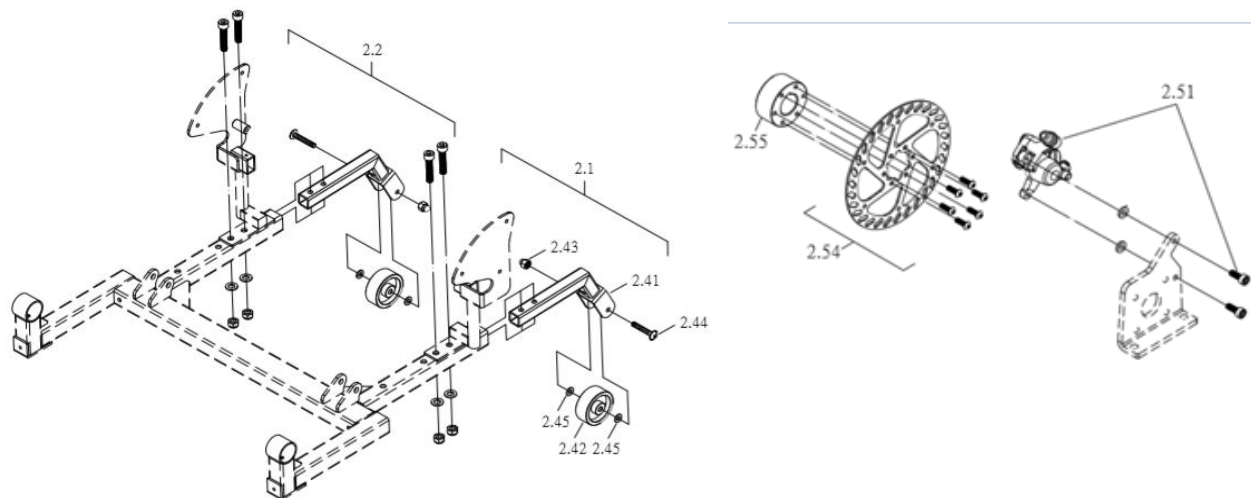

CE-D09 Spare parts list

Identification number: TCF-VOMNL -0973-14C
Product group: Scootmobiel
Productname: Galaxy II Deluxe / S846HBXXVA52
Batchnumber:

Anti-tip + Brake

Drawing No.	Item No.	Description	Purchase Price
2.1	99741381	Anti-tipper Left	€ 67,79
2.2	99741391	Anti-tipper Right	€ 67,79
2.41 to 2.45 & 2.53	-	Not available as spare part	-
2.51	42700013	Rear disk brake, incl. connecting hook	€ 74,10
2.54 + 2.55	41200307	Disk Brake (f158*2.0T)	€ 47,86