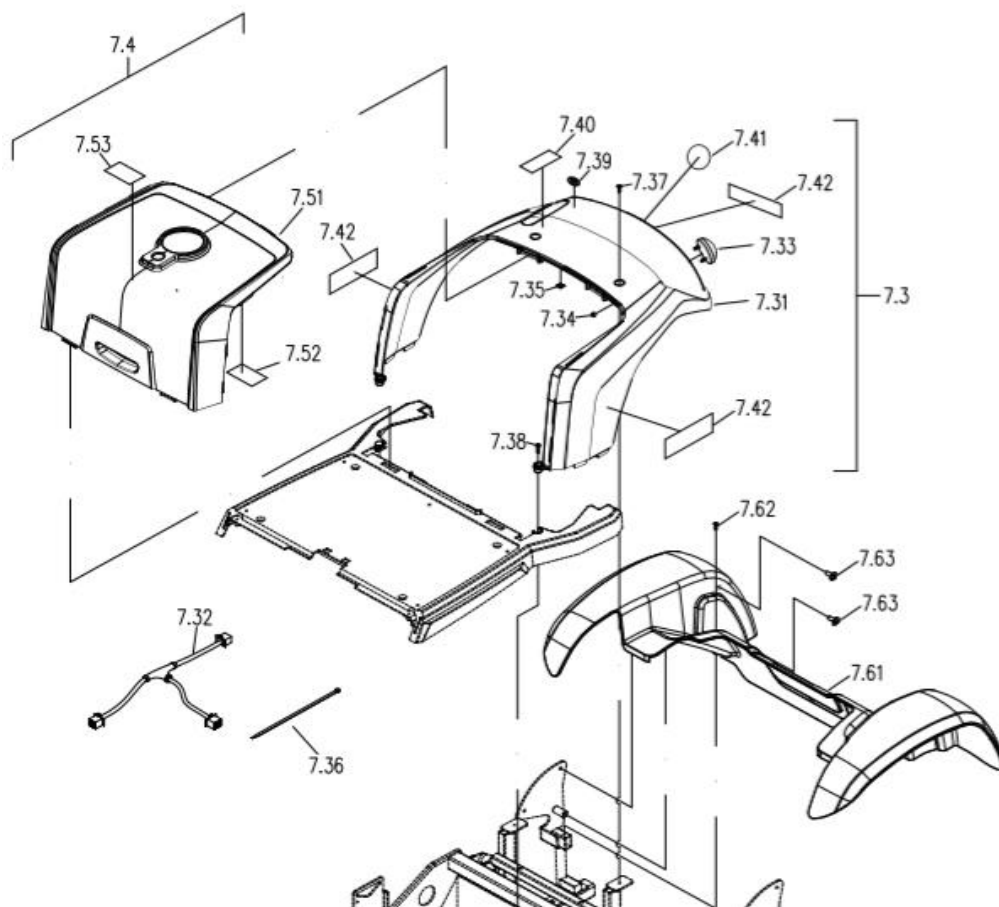

CE-D09 Spare parts list

Identification number: TCF-VOMNL -0973-14C
Product group: Scootmobiel
Productname: Galaxy II Deluxe / S846HBXXVA52
Batchnumber:

Rear shroud assembly

Rear shroud assembly

Drawing No.	Item No.	Description	Purchase Price
7.3	30521057	Rear shroud complete, Champagne	€ 242,04
	30543188	Rear shroud complete, Lightning Blue	€ 242,04
	30552192	Rear shroud complete, Midnight Black	€ 242,04
	30509094	Rear shroud complete, Tuscan Red	€ 242,04
7.31	-	Not available as spare part	-
7.32	79732500	Taillight cable	€ 12,32
7.33	7561200199	Taillight complete	€ 107,65
7.34 to 7.42	-	Not available as spare part	-
7.4	7543690208	Battery cover	€ 40,34
7.51 to 7.53	-	Not available as spare part	-
7.61	79740209	Wheel fender cover	€ 26,14
7.62 to 7.63	-	Not available as spare part	-