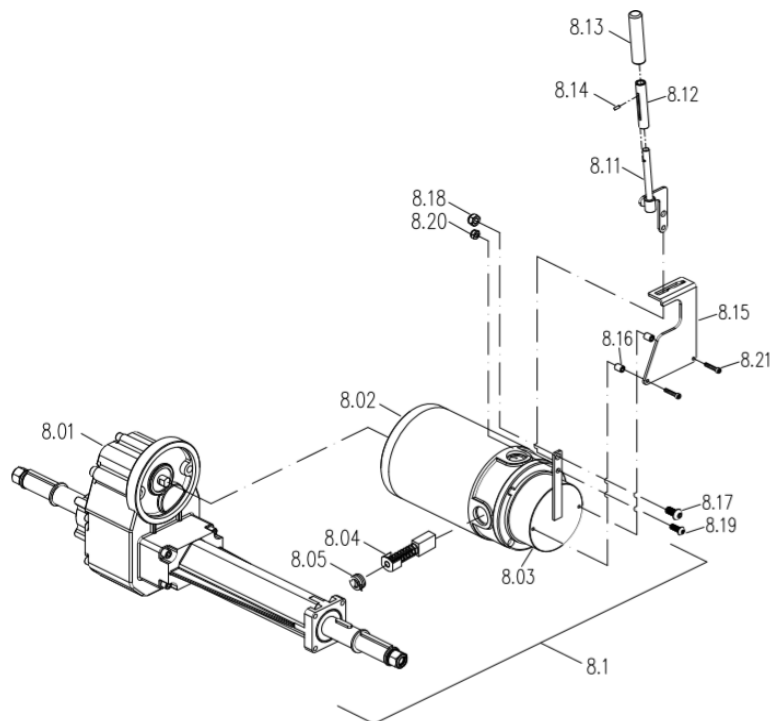

CE-D09 Spare parts list

Identification number: TCF-VOMNL -0973-14C
Product group: Scootmobiel
Productname: Galaxy II Deluxe / S846HBXXVA52
Batchnumber:

Motor & transaxle assembly

Drawing No.	Item No.	Description	Purchase Price
8.1	99741975	Transaxle assembly M829HC-26 (Rhino 2)	€ 1.337,74
	62009152	Transaxle assembly M419YB-25	€ 1.325,77
8.01	62203052	Transaxle M829HC-26 (Rhino2)	€ 953,51
	99062200	Transaxle M419(2P)	€ 605,94
8.02	99741990	Motor incl. motorrem M8HC-26	€ 926,98
	62109129	Motor M4YB-25	€ 851,50
8.03	99731996	Motor brake (motor M8HC-26)	€ 213,04
	99731995	Motor brake 8NM, for 4P transaxle	€ 213,04
8.04 & 8.05	93132010	Carbon brush including covers (4 pieces) for motor M8A/M8HC	€ 35,97
8.11 to 8.14	97400735	Releaselever complete	€ 24,45
8.13	7543690220	Rubber tip for release lever	€ 17,69
8.15	97400740	Mounting plate for release lever	€ 3,75