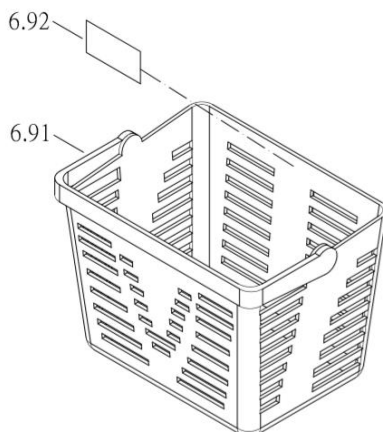

CE-D09 Spare parts list

Identification number: TCF-VOMNL -0973-14C
Product group: Scootmobiel
Productname: Galaxy II Deluxe / S846HBXXVA52
Batchnumber:

accessoires

Drawing No.	Item No.	Description	Purchase Price
6.91	7543780088	Basket	€ 36,58
-	90100030	Crutch holder de-luxe	€ 80,20
-	97101400	Insurance plate holder	€ 17,10