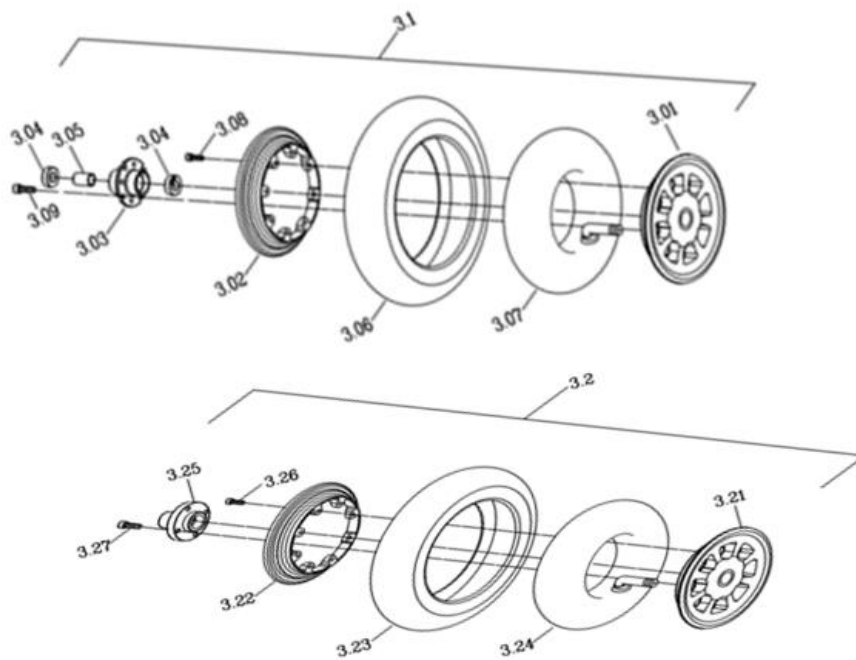

CE-D09 Spare parts list

Identification number: TCF-VOMNL -0973-14C
 Product group: Scootmobiel
 Productname: Galaxy II Deluxe / S846HBXXVA52
 Batchnumber:

Anti-tip + Brake

Drawing No.	Item No.	Description	Purchase Price
2.1	99741381	Anti-tipper Left	€ 67,79
2.2	99741391	Anti-tipper Right	€ 67,79
2.41 to 2.45 & 2.53	-	Not available as spare part	-
2.51	42700013	Rear disk brake, incl. connecting hook	€ 74,10
2.54 + 2.55	41200307	Disk Brake (f158*2.0T)	€ 47,86

CE-D09 Spare parts list

Identification number: TCF-VOMNL -0973-14C
 Product group: Scootmobiel
 Productname: Galaxy II Deluxe / S846HBXXVA52
 Batchnumber:

Wheels complete

Drawing No.	Item No.	Description	Purchase Price
3.1	99740525	Front wheel complete	€ 287,17
3.01-3.05, 3.08-3.09	99730700	Rim silver (set of 4 pieces)	€ 65,83
And			
3.21-3.22, 3.25-3.27	99730720	Rim gloss black (set of 4 pieces)	€ -
	99730730	Rim titanium (set of 4 pieces)	€ -
3.04	53300028	Bearing set for the frontwheel (set of 2 pieces)	€ 6,90
3.06 & 3.23	7544600589	Outer tire. 14x3.00-8, Black	€ 72,11
3.07 & 3.24	7544600590	Inner tire 3.00-8, Black	€ 21,32
3.2	99740665	Rear wheel black complete Left or Right	€ 174,31