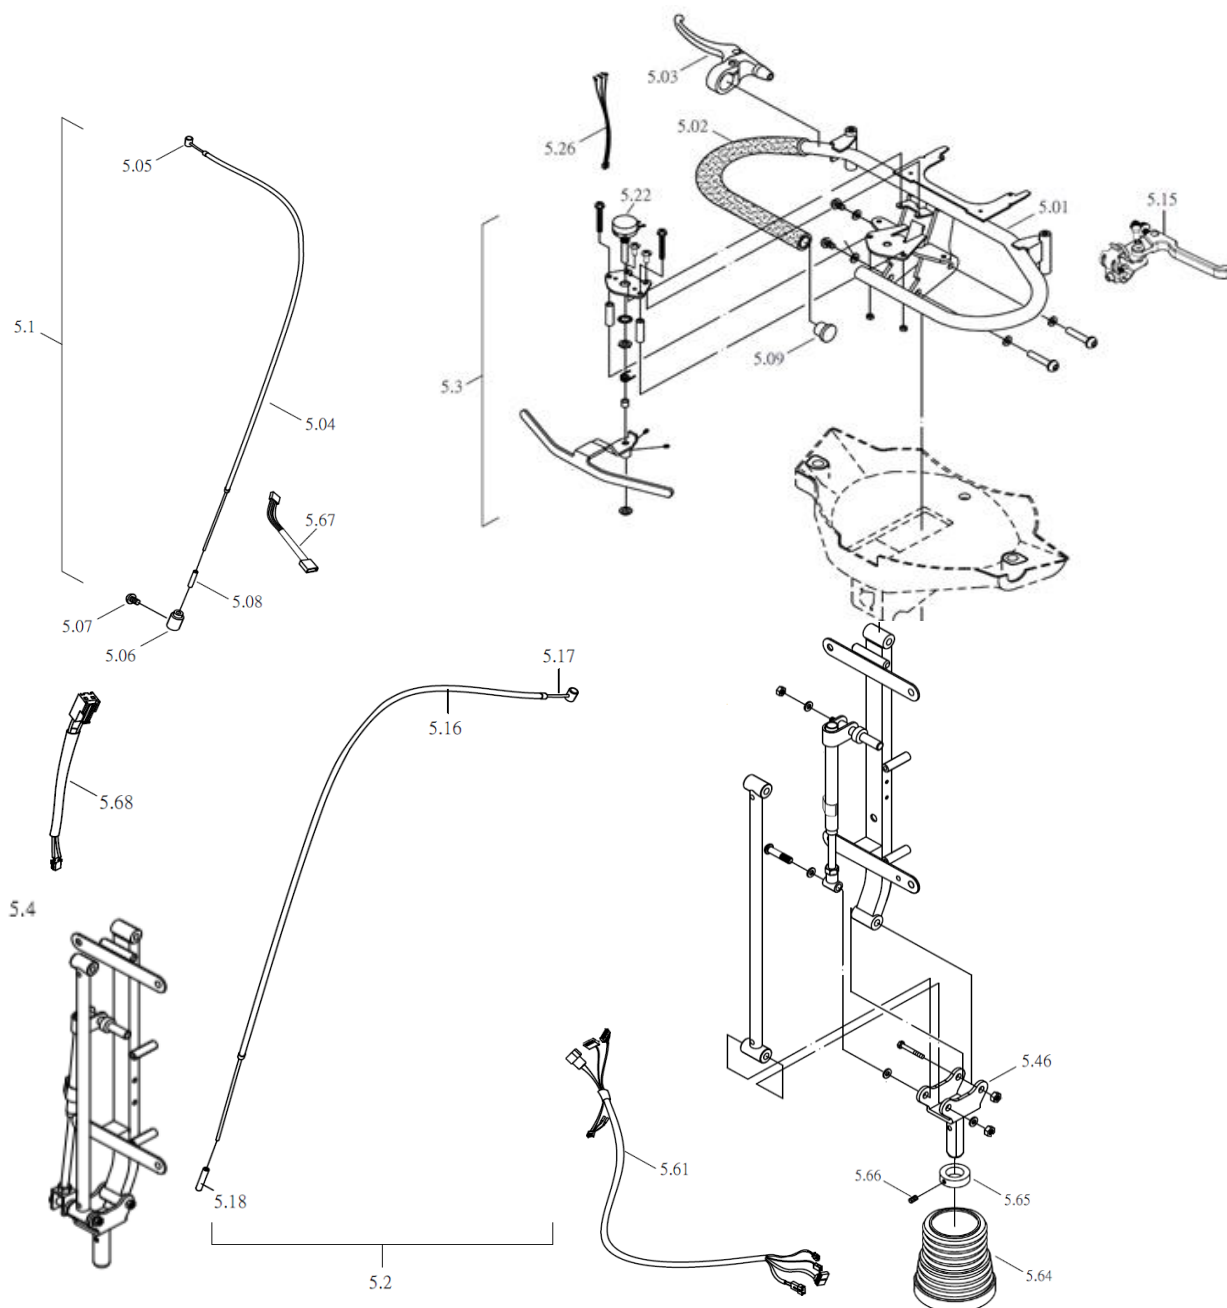

CE-D09 Spare parts list

Identification number: TCF-VOMNL -0973-14C
Product group: Scootmobiel
Productname: Galaxy II Deluxe / S846HBXXVA52
Batchnumber:

Tiller (1)

CE-D09 Spare parts list

Identification number: TCF-VOMNL -0973-14C
Product group: Scootmobiel
Productname: Galaxy II Deluxe / S846HBXXVA52
Batchnumber:

Drawing No.	Item No.	Description	Purchase Price
5.01	33503023	Upper tiller steering frame	€ 94,80
5.02	97061340	Hand grip foam, 2 pieces, for steering tube (left and right)	€ 44,27
5.03 + 5.1	97001540	Lever for tiller adjustment	€ 30,44
5.15 & 5.2	99700110	Brake handle complete incl brake cable	€ 44,24
5.3	97061760	Throttle lever complete with potentiometer and cable until batch #4113	€ 113,44
	33500799	Throttle lever complete with potentiometer and cable from batch #4113	€ 111,45
5.22	95130675	Throttle potentiometer until batch #4113	€ 63,79
	61020023	One piece throttle potentiometer from batch #4113	€ 79,96
5.4	99701855	Frame for tiller adjustment	€ 330,63
5.43	97061450	Gasspring for tiller adjustment	€ 89,92
5.46	95130855	Tiller fixation (square)	€ 76,09
5.61	99731835	Main cable for Rhino 2 with USB port	€ 293,28
5.64	99701110	Rubber cover under tiller	€ 27,67
5.65 & 5.66	95130925	Clamp ring	€ 6,38
5.68	63742003	Cable for sensor half speed.	€ 14,83