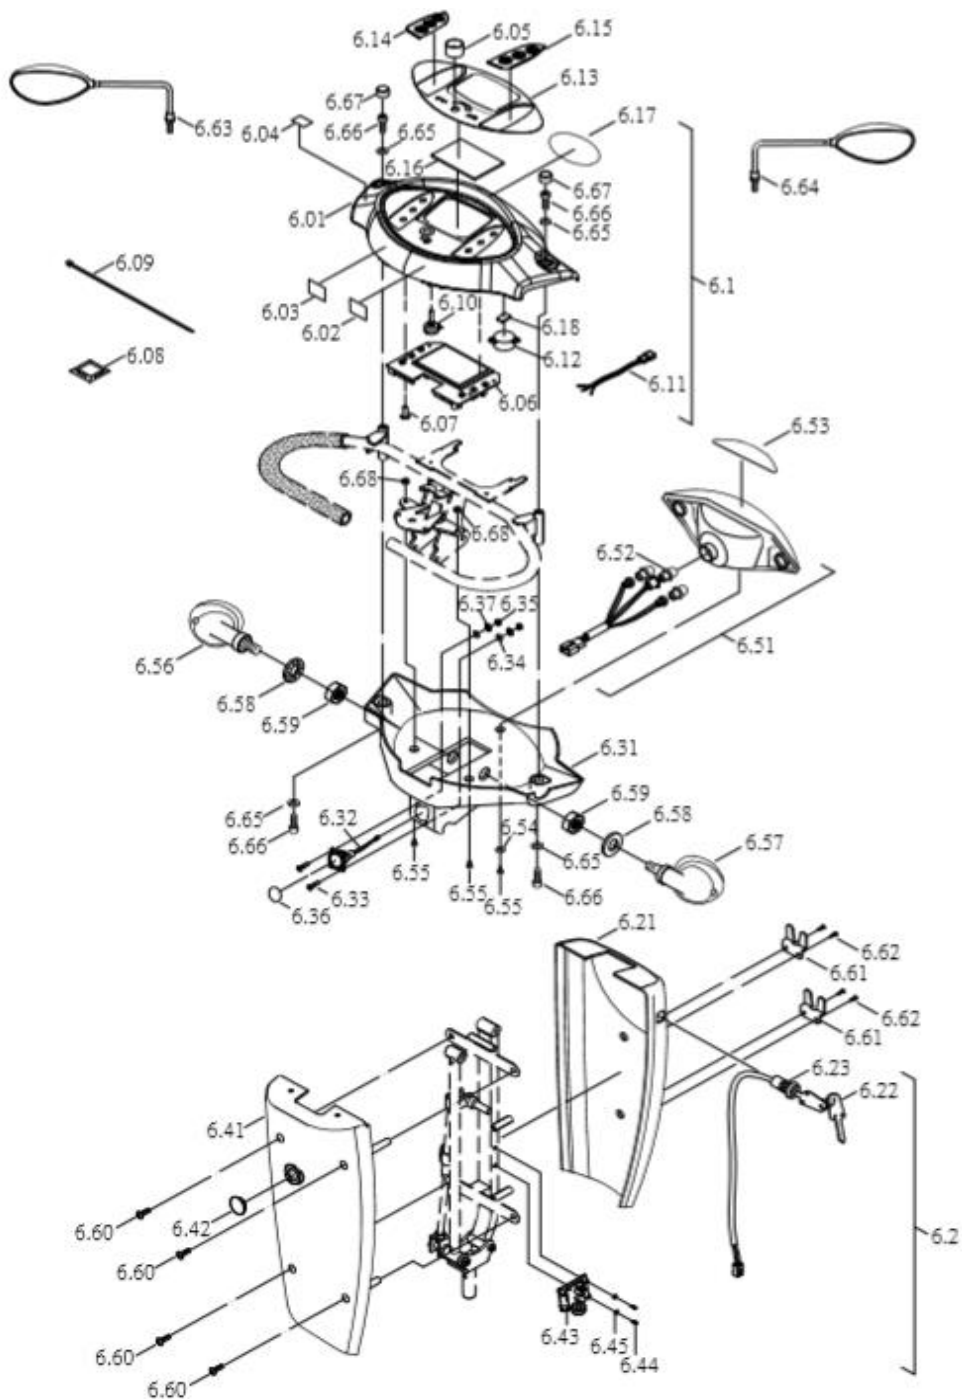

CE-D09 Spare parts list

Identification number: TCF-VOMNL -0973-14C
Product group: Scootmobiel
Productname: Galaxy II Deluxe / S846HBXXVA52
Batchnumber:

Tiller (2)

CE-D09 Spare parts list

Identification number: TCF-VOMNL -0973-14C
Product group: Scootmobiel
Productname: Galaxy II Deluxe / S846HBXXVA52
Batchnumber:

Drawing No.	Item No.	Description	Purchase Price
6.1	30521060	Dashboard complete Champagne LCD	€ 372,08
	99741620	Dashboard complete Lightning Blue LCD	€ 372,08
	30552193	Dashboard complete Midnight Black LCD	€ 372,08
	30509095	Dashboard complete Tuscan Red LCD with emergency button	€ 372,08
	30521082	Dashboard complete Champagne LCD with emergency button	€ 390,00
	30543259	Dashboard complete Lightning Blue LCD with emergency button	€ 390,00
	30552235	Dashboard complete Midnight black LCD with emergency button	€ 390,00
6.05	61180189	Speed adjustment knob	€ 6,90
6.06	99741690	PC-Board LCD digital display	€ 265,76
6.10	97071700	Speed potentiometer with cable	€ 30,44
6.12	-	Not available as spare part	-
6.13	75171349	Dashboard foil	€ 14,01
6.14	44689128	Key pad Left	€ 10,47
6.15	44689129	Key pad Right	€ 10,47
6.16	43690399	LCD cover board	€ 13,23
6.2	30521061	Tiller cover front, incl. ignition, Champagne	€ 128,66
	99701840	Tiller cover front, incl. ignition Lightning Blue	€ 128,66
	99741841	Tiller cover front, incl. ignition Midnight Black	€ 128,66
	30509087	Tiller cover front, incl. ignition, Tuscan Red	€ 128,66
6.22	7542600001	Key	€ 3,98
6.23	97061880	Ignition barrel	€ 29,05
6.31	30521065	Dashboardcover bottom complete Champagne	€ 93,38
	30543065	Dashboardcover bottom complete Lightning Blue	€ 93,38
	99741671	Dashboardcover bottom complete Midnight Black	€ 93,38
	30509066	Dashboardcover bottom complete Tuscan Red	€ 93,38
6.32	7533700256	Charger socket set	€ 11,91
6.41 & 6.42	99731851	Tiller cover back, GREY with USB saving	€ 107,90
6.43	61100069	Power convert board	€ 78,12
6.51	97031100	Head light assembly complete with cable	€ 99,60
6.52	99700073	Light bulb head light 12V/15W	€ 31,19
6.56; 6.58 to 6.59	99701400	Indicator unit, Left	€ 48,42
6.57 to 6.59	99701410	Indicator unit, Right	€ 48,42
6.61 & 6.62	93131900	Basket bracket 2 pieces	€ 24,90
6.63 & 6.64	91010970	Mirror set, Left and Right	€ 36,56
6.91	7543780088	Basket, plastic	€ 36,58