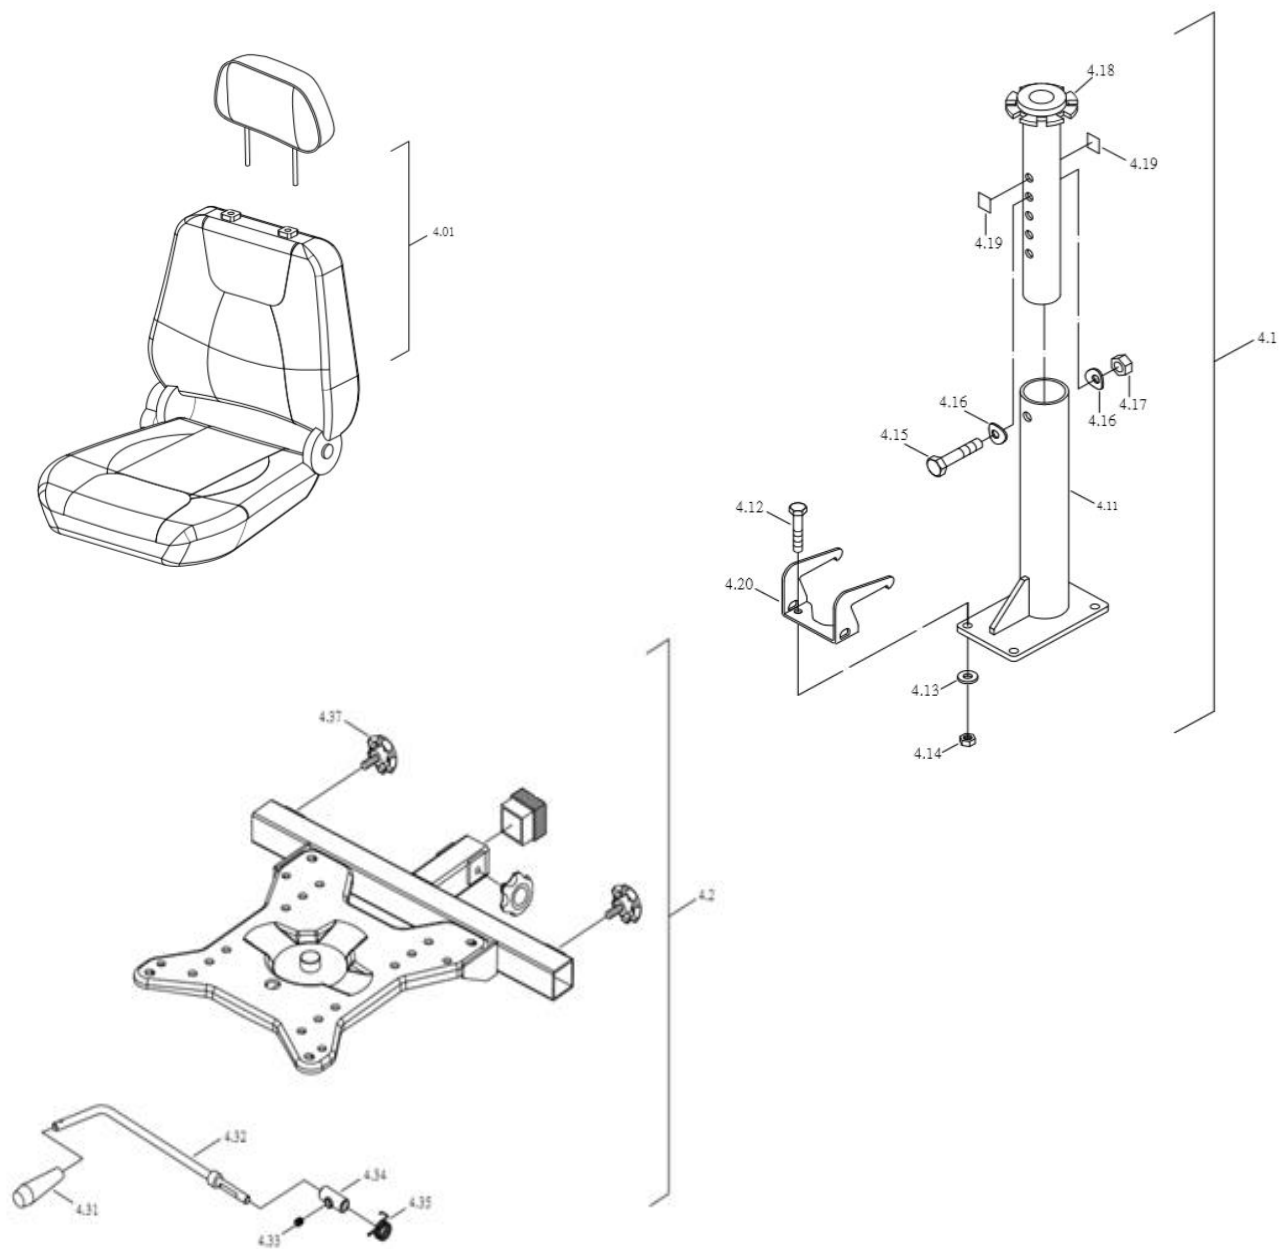

CE-D09 Spare parts list

Identification number: TCF-VOMNL -0973-14C
Product group: Scootmobiel
Productname: Galaxy II Deluxe / S846HBXXVA52
Batchnumber:

Seat assembly (1)

CE-D09 Spare parts list

Identification number: TCF-VOMNL -0973-14C
Product group: Scootmobiel
Productname: Galaxy II Deluxe / S846HBXXVA52
Batchnumber:

Drawing No.	Item No.	Description	Purchase Price
4.01	93130861	Excellence seat with angle adjust back and headrest	€ 870,65
	93130862	Excellence seat angle adjust backr & headr in Burgundy	€ 870,65
	93130863	Excellence seat angle adjust backr & headr in Light Beige	€ 870,65
	93130864	Excellence seat angle adjust backr & headr in Coffee Brown	€ 870,65
4.1	93130750	Seat post assembly	€ 194,72
4.11	95130280	Lower seat post	€ 39,33
4.12 to 4.14	93130770	Mountingset seatpost (4x bolt, 4x nut, 4x washer)	€ 27,67
4.15 to 4.17	-	Not available as spare part	-
4.18	95130315	Seat post assembly tube with out suspension	€ 229,98
4.19	-	Not available as spare part	-
4.20	95130275	Hook of battery belt	€ 7,44
4.2	93130870	Seat base, including fixation lever	€ 170,55
4.31 to 4.35	99700870	Fixation lever for seat	€ 34,59
4.37	95030510	Knob, M10x13L	€ 2,13