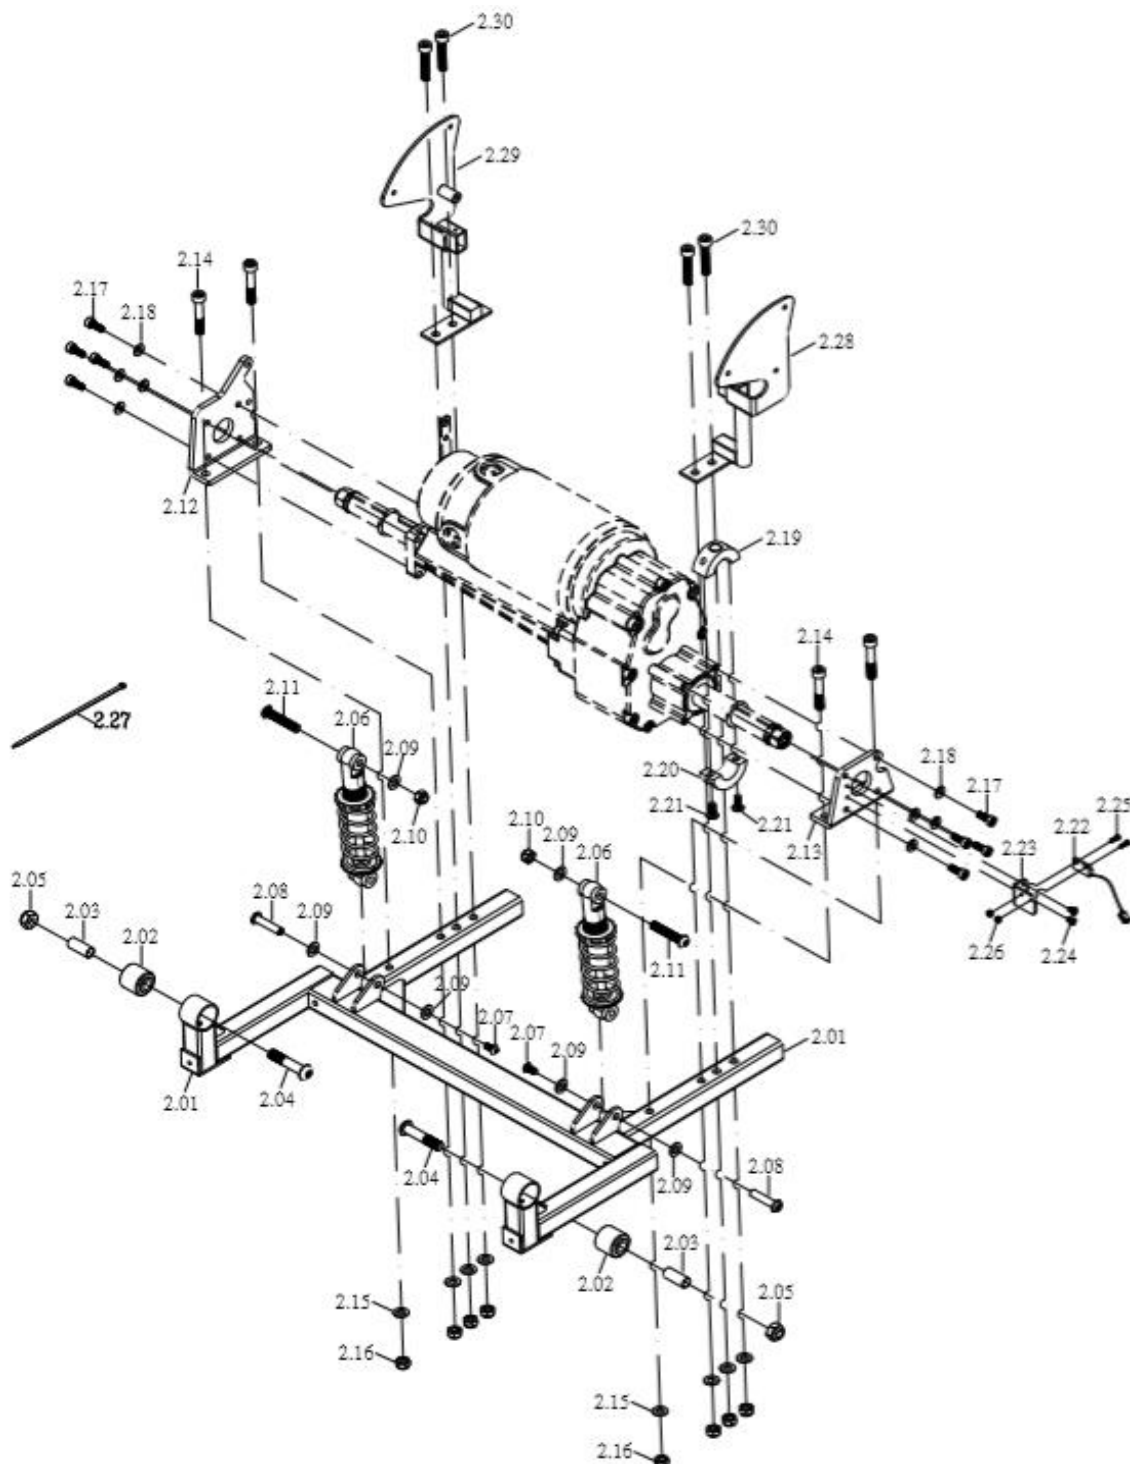

CE-D09 Spare parts list

Identification number: TCF-VOMNL -0973-14C
Product group: Scootmobiel
Productname: Galaxy II Deluxe / S846HBXXVA52
Batchnumber:

Front frame

CE-D09 Spare parts list

Identification number: TCF-VOMNL -0973-14C
 Product group: Scootmobiel
 Productname: Galaxy II Deluxe / S846HBXXVA52
 Batchnumber:

Drawing No.	Item No.	Description	Purchase Price
1.01	99741380	Front frame	€ 1.326,43
1.1	99740005	Front train complete LEFT including mounting material	€ 305,73
1.2	99740015	Front train complete RIGHT including mounting material	€ 305,73
1.14	-	Not available as spare part	-
1.21	99710330	Suspension complete, black, (150LBS/IN))	€ 72,28
1.26	99740100	Front wheel axle set LEFT	€ 123,13
1.27	99740110	Front wheel axle set RIGHT	€ 123,13
1.3	7541300520	Steering tube long	€ 53,96
1.4	99740470	Steering axle, upper (short)	€ 51,19
1.56	99740050	Handle bar complete for four wheel	€ 35,38
1.60	93130010	Bearing set, front fork, 7 pieces per set	€ 35,97
1.63	7563742003	Sensor for half speed	€ 14,83
1.66 & 1.67	41100026	Accu stopping tube	€ 8,85

CE-D09 Spare parts list

Identification number: TCF-VOMNL -0973-14C
Product group: Scootmobiel
Productname: Galaxy II Deluxe / S846HBXXVA52
Batchnumber:

Rear Frame

CE-D09 Spare parts list

Identification number: TCF-VOMNL -0973-14C
 Product group: Scootmobiel
 Productname: Galaxy II Deluxe / S846HBXXVA52
 Batchnumber:

Drawing No.	Item No.	Description	Purchase Price
2.01 to 2.05	99740120	Rear frame complete excluding anti-tip wheels	€ 726,92
2.06	95130335	Suspension back (set of 2)	€ 83,99
2.07 to 2.11	-	Not available as spare part	-
2.12 & 2.13	99730385	Mounting set for mounting the transaxle	€ 120,71
2.14 to 2.30	-	Not available as spare part	-
2.19 to 2.21	41380264	Magnet for sensor odometer	€ 28,89
2.22	61090063	Sensor for odometer	€ 11,39
2.23	41280215	Bracket for sensor odometer	€ 2,95
2.28 & 2.29	79743154	Rear fender cover support Left and Right (set van 2)	€ 137,31