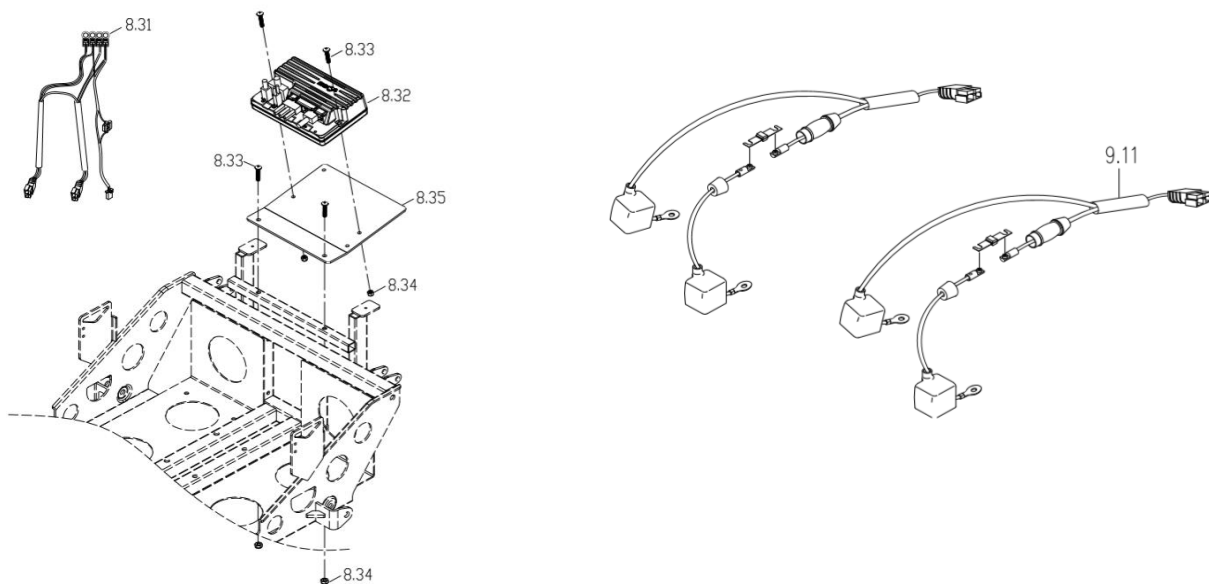

CE-D09 Spare parts list

Identification number: TCF-VOMNL -0973-14C
Product group: Scootmobiel
Productname: Galaxy II Deluxe / S846HBXXVA52
Batchnumber:

Controller

Drawing No.	Item No.	Description	Purchase Price
8.31	99701905	Cabel between battery and control box (rhino 2)	€ 56,35
8.32	DS160	Rhino2 160A Scooter Controller	€ 708,30
9.11	93132051	Battery connection cable, 2nd generation	€ 94,07