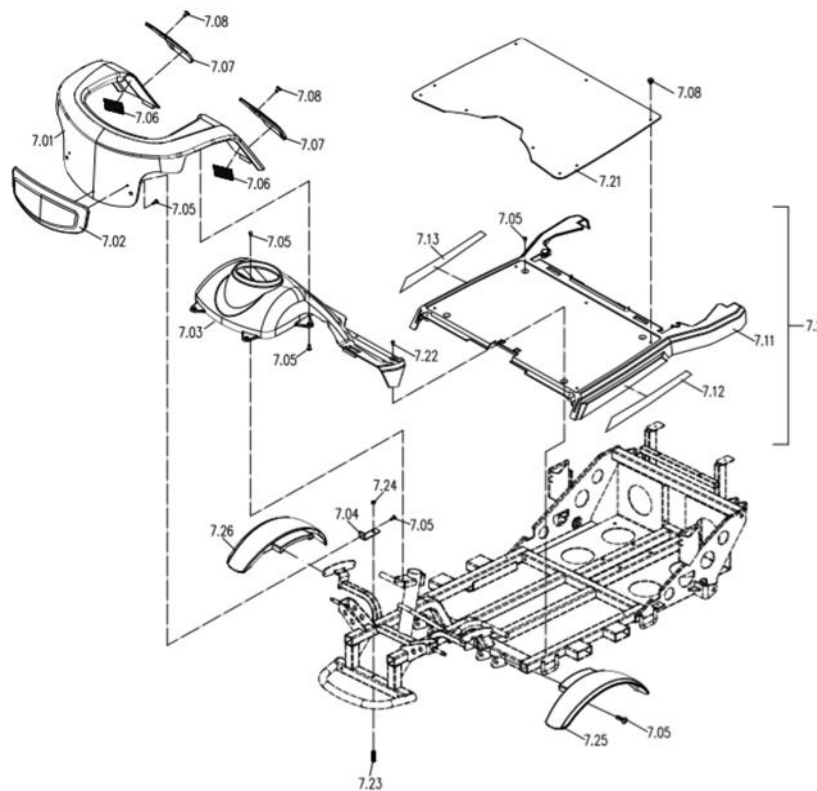

CE-D09 Spare parts list

Identification number: TCF-VOMNL -0973-14C
Product group: Scootmobiel
Productname: Galaxy II Deluxe / S846HBXXVA52
Batchnumber:

Drawing No.	Item No.	Description	Purchase Price
6.1	30521060	Dashboard complete Champagne LCD	€ 372,08
	99741620	Dashboard complete Lightning Blue LCD	€ 372,08
	30552193	Dashboard complete Midnight Black LCD	€ 372,08
	30509095	Dashboard complete Tuscan Red LCD with emergency button	€ 372,08
	30521082	Dashboard complete Champagne LCD with emergency button	€ 390,00
	30543259	Dashboard complete Lightning Blue LCD with emergency button	€ 390,00
	30552235	Dashboard complete Midnight black LCD with emergency button	€ 390,00
6.05	61180189	Speed adjustment knob	€ 6,90
6.06	99741690	PC-Board LCD digital display	€ 265,76
6.10	97071700	Speed potentiometer with cable	€ 30,44
6.12	-	Not available as spare part	-
6.13	75171349	Dashboard foil	€ 14,01
6.14	44689128	Key pad Left	€ 10,47
6.15	44689129	Key pad Right	€ 10,47
6.16	43690399	LCD cover board	€ 13,23
6.2	30521061	Tiller cover front, incl. ignition, Champagne	€ 128,66
	99701840	Tiller cover front, incl. ignition Lightning Blue	€ 128,66
	99741841	Tiller cover front, incl. ignition Midnight Black	€ 128,66
	30509087	Tiller cover front, incl. ignition, Tuscan Red	€ 128,66
6.22	7542600001	Key	€ 3,98
6.23	97061880	Ignition barrel	€ 29,05
6.31	30521065	Dashboardcover bottom complete Champagne	€ 93,38
	30543065	Dashboardcover bottom complete Lightning Blue	€ 93,38
	99741671	Dashboardcover bottom complete Midnight Black	€ 93,38
	30509066	Dashboardcover bottom complete Tuscan Red	€ 93,38
6.32	7533700256	Charger socket set	€ 11,91
6.41 & 6.42	99731851	Tiller cover back, GREY with USB saving	€ 107,90
6.43	61100069	Power convert board	€ 78,12
6.51	97031100	Head light assembly complete with cable	€ 99,60
6.52	99700073	Light bulb head light 12V/15W	€ 31,19
6.56; 6.58 to 6.59	99701400	Indicator unit, Left	€ 48,42
6.57 to 6.59	99701410	Indicator unit, Right	€ 48,42
6.61 & 6.62	93131900	Basket bracket 2 pieces	€ 24,90
6.63 & 6.64	91010970	Mirror set, Left and Right	€ 36,56
6.91	7543780088	Basket, plastic	€ 36,58

CE-D09 Spare parts list

Identification number: TCF-VOMNL -0973-14C
Product group: Scootmobiel
Productname: Galaxy II Deluxe / S846HBXXVA52
Batchnumber:

Front shroud assembly