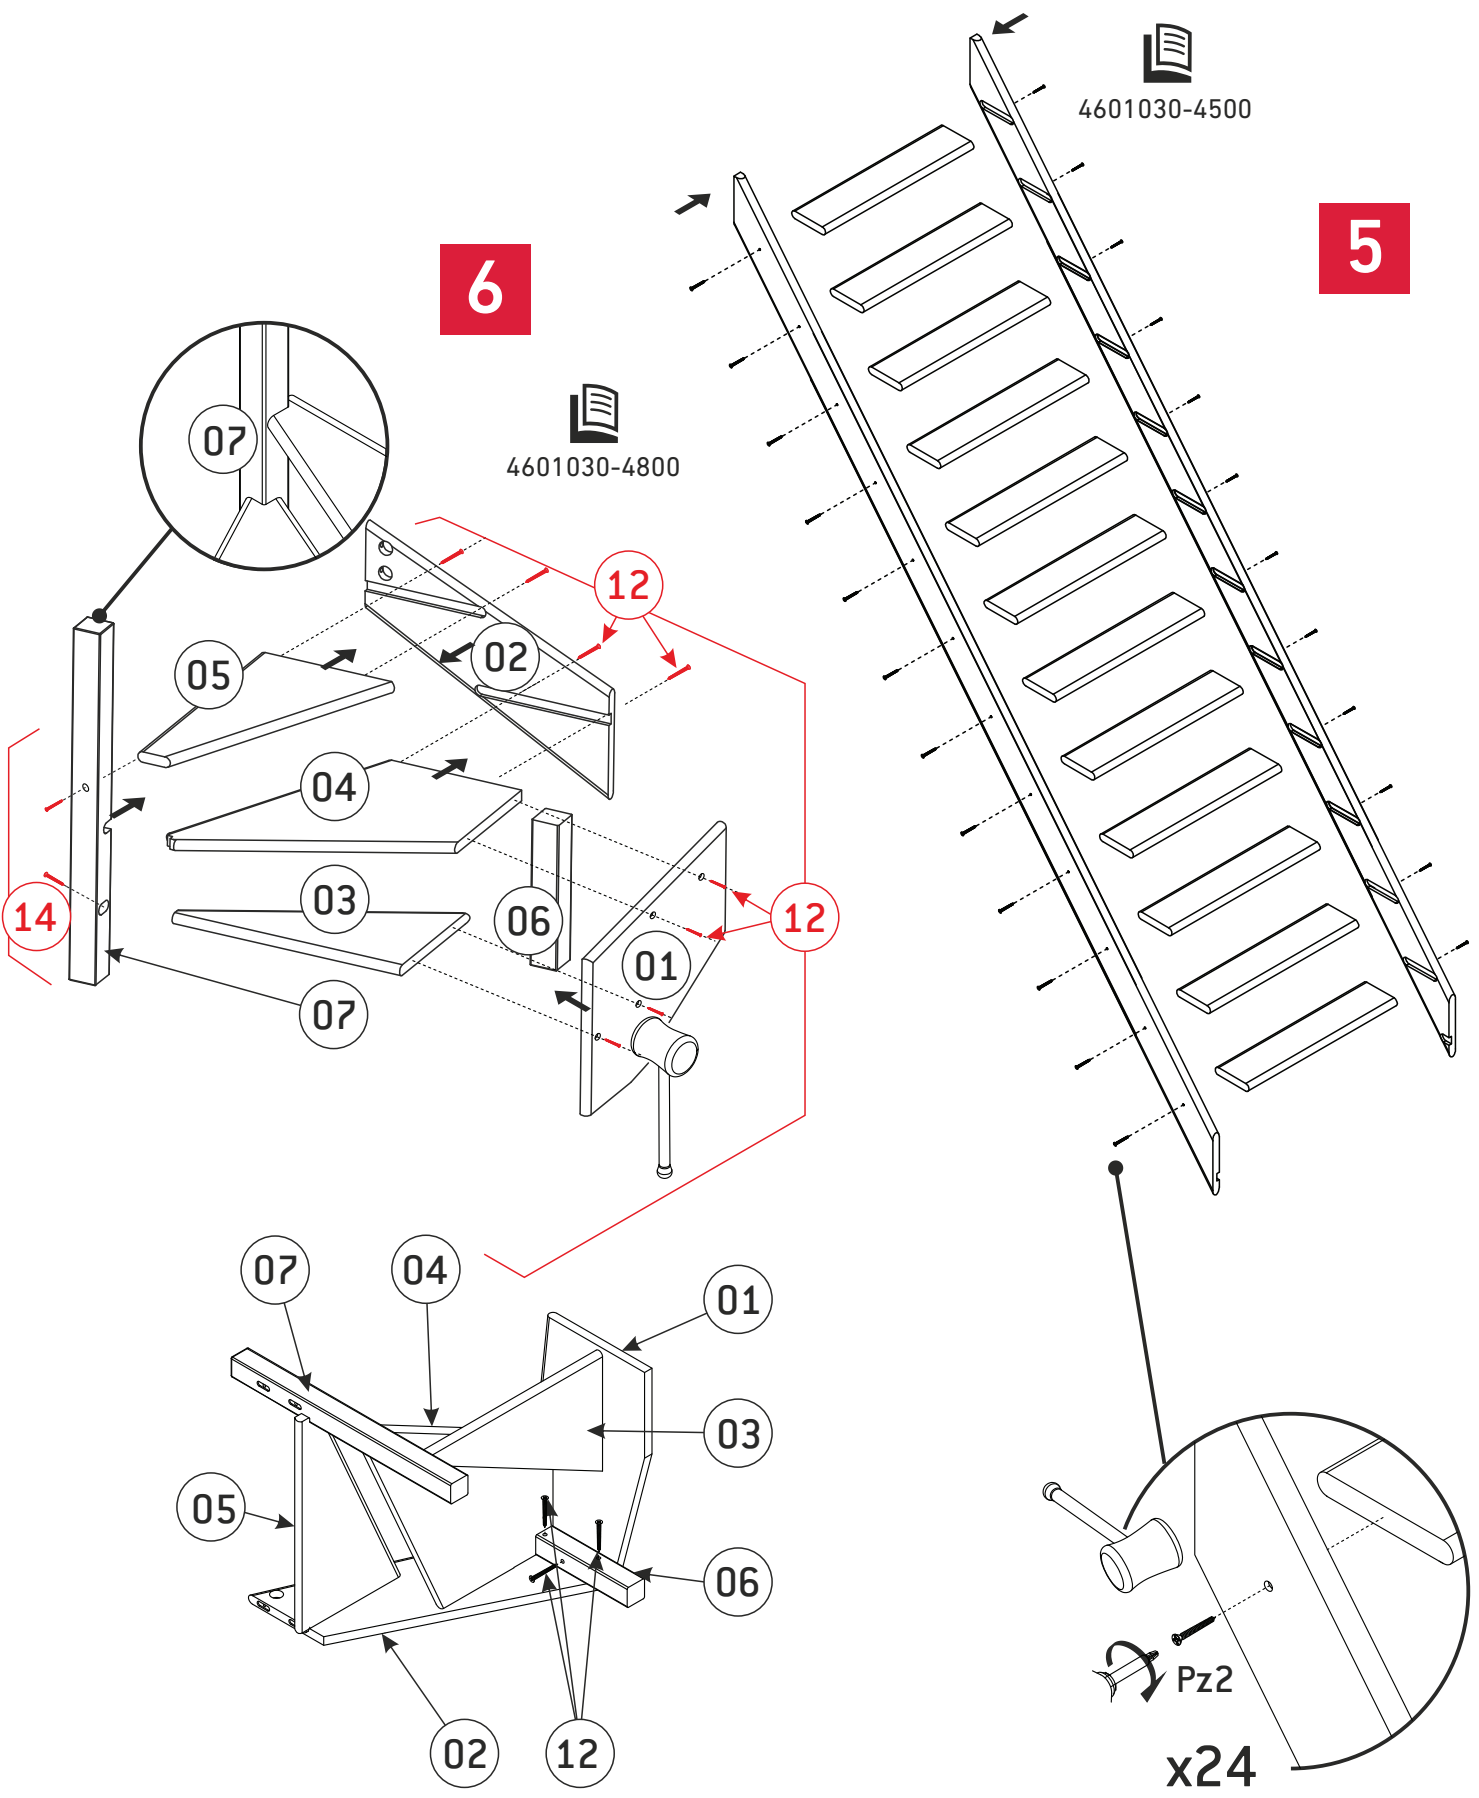

Max. total weight*
150 kg

*Maximum total weight recommended by manufacturer

01 670x470x27 x1	02 637x568x27 x1	03 592x343x27 x1	04 617x634x27 x1	05 616x352x27 x1	06 70x70x373 x1	07 70x70x900 x1	08 Ø35x5 x4
09 Ø7x66 x4	10 22x15x3 x4	11 46x15x3 x4	12 Ø5x60 x15	13 Ø3x35 x8	14 Ø6x90 x2		

Ph2/3 010 04
Pz2/3 08 012

1

4601030-4500

7

8

2/8

- Acm
- B.....cm
- Ccm
- Dcm
- Ecm
- Fcm

Space saving
51,34°

Wall handrail
310 cm

Max. total weight*
150 kg

*Maximum total weight recommended by manufacturer

4601030-4500

1

2

3

4601030-4500