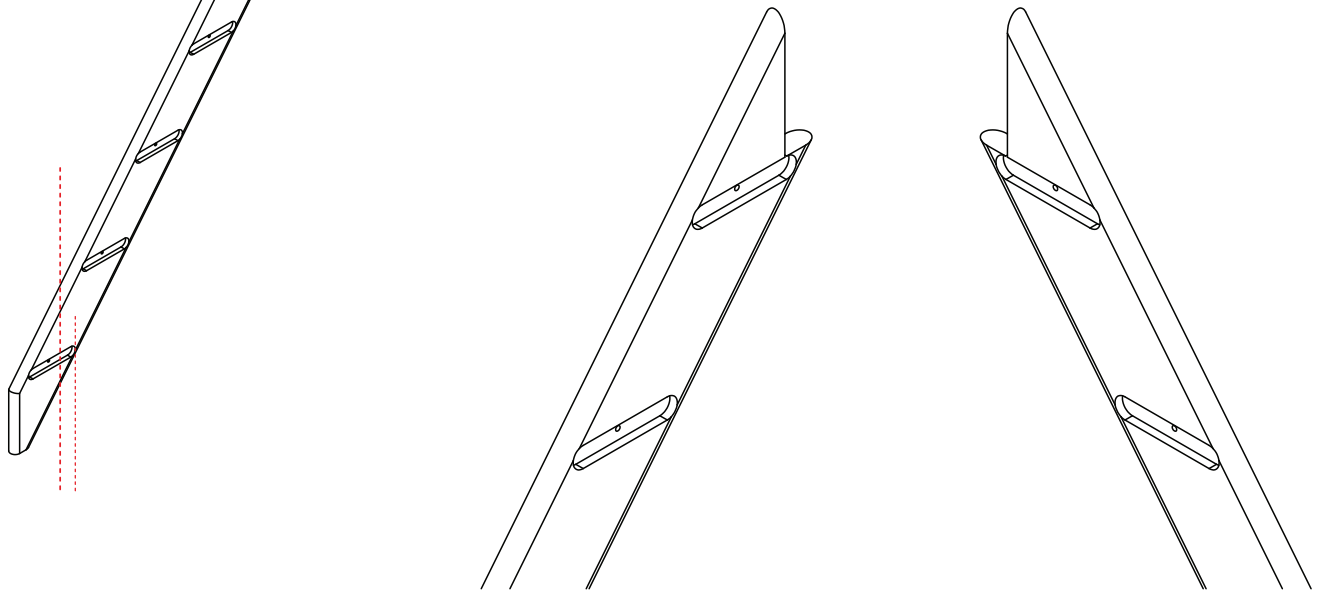

Wall handrail
310 cm

Max. total weight*
150 kg

*Maximum total weight recommended by manufacturer

4601030-4500

1

2

3

4601030-4500