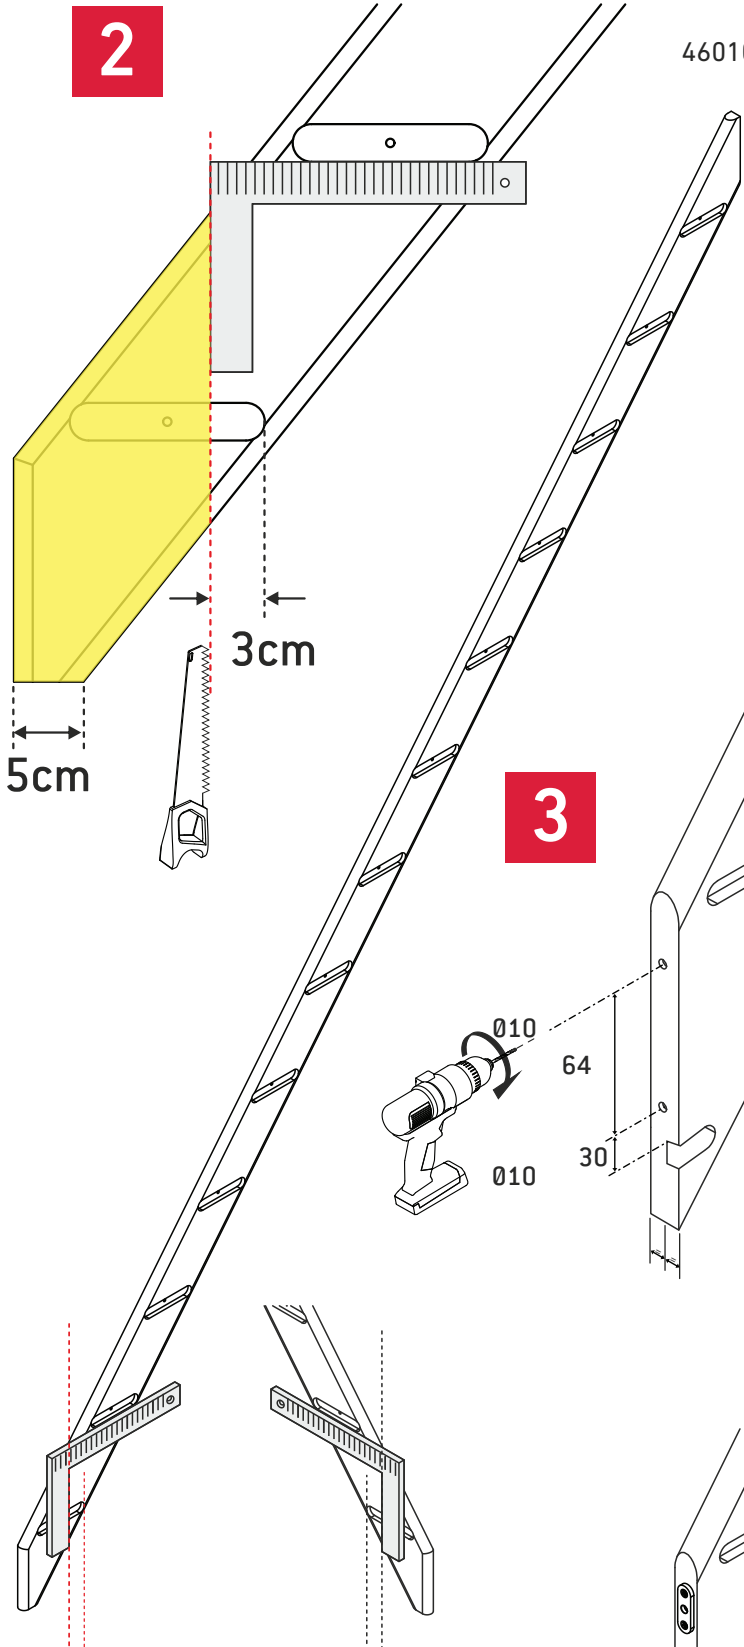

COTTAGE JUNIOR

¼ TURN LEFT | ¼ TOURNANT GAUCHE | ¼-SLAG LINKS | ¼-WENDELUNG LINKS
¼ DE GIRO IZQUIERDA | ¼ VOLTA PARA A ESQUERDA | ¼ GIRATA A SINISTRA | ¼ TURNANTĂ STÂNGA

24011550

Space saving
51,34°

Wall handrail
315 cm

Max. total weight*
150 kg

*Maximum total weight recommended by manufacturer

01 670x470x27 x1	02 637x568x27 x1	03 592x343x27 x1	04 617x634x27 x1	05 616x352x27 x1	06 70x70x373 x1	07 70x70x900 x1	08 Ø35x5 x4
09 Ø7x66 x4	10 22x15x3 x4	11 46x15x3 x4	12 Ø5x60 x15	13 Ø3x35 x8	14 Ø6x90 x2		

Ph2/3 010 04
Pz2/3 08 012

1

4601030-4500

7

8

2/8

- Acm
- B.....cm
- Ccm
- Dcm
- Ecm
- Fcm

Space saving
51,34°

Wall handrail
310 cm

Max. total weight*
150 kg

*Maximum total weight recommended by manufacturer

4601030-4500

1

2

3

4601030-4500