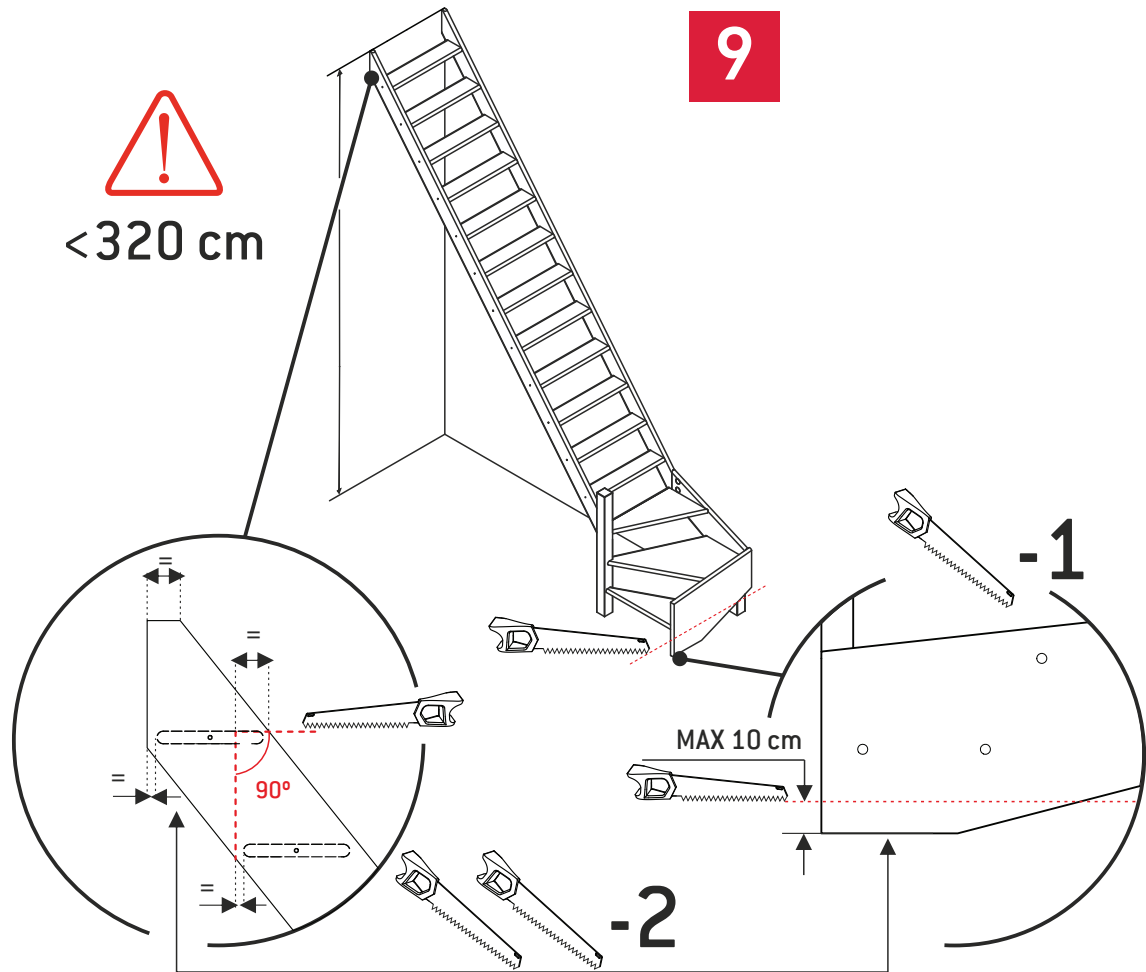

Ph2/3 010 04
Pz2/3 08 012

1

4601030-4500

7

8

2/8

- Acm
- B.....cm
- Ccm
- Dcm
- Ecm
- Fcm

Space saving
51,34°

Wall handrail
310 cm

Max. total weight*
150 kg

*Maximum total weight recommended by manufacturer

4601030-4500

1

2

3

4601030-4500