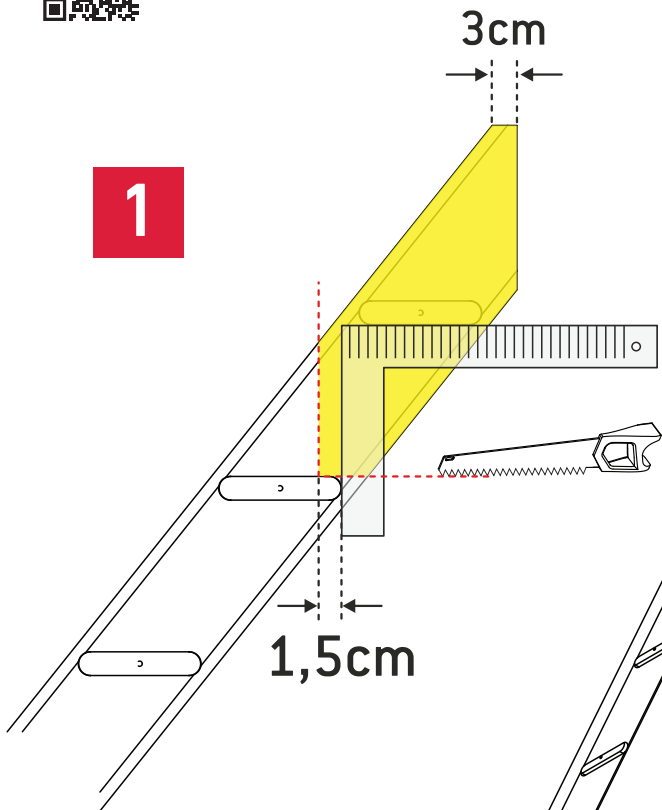

Ph2/3 010 04
Pz2/3 08 012

1

4601030-4500

7

8

2/8

- Acm
- B.....cm
- Ccm
- Dcm
- Ecm
- Fcm

Space saving
51,34°

Wall handrail
310 cm

Max. total weight*
150 kg

*Maximum total weight recommended by manufacturer

4601030-4500

1

2

3

4601030-4500