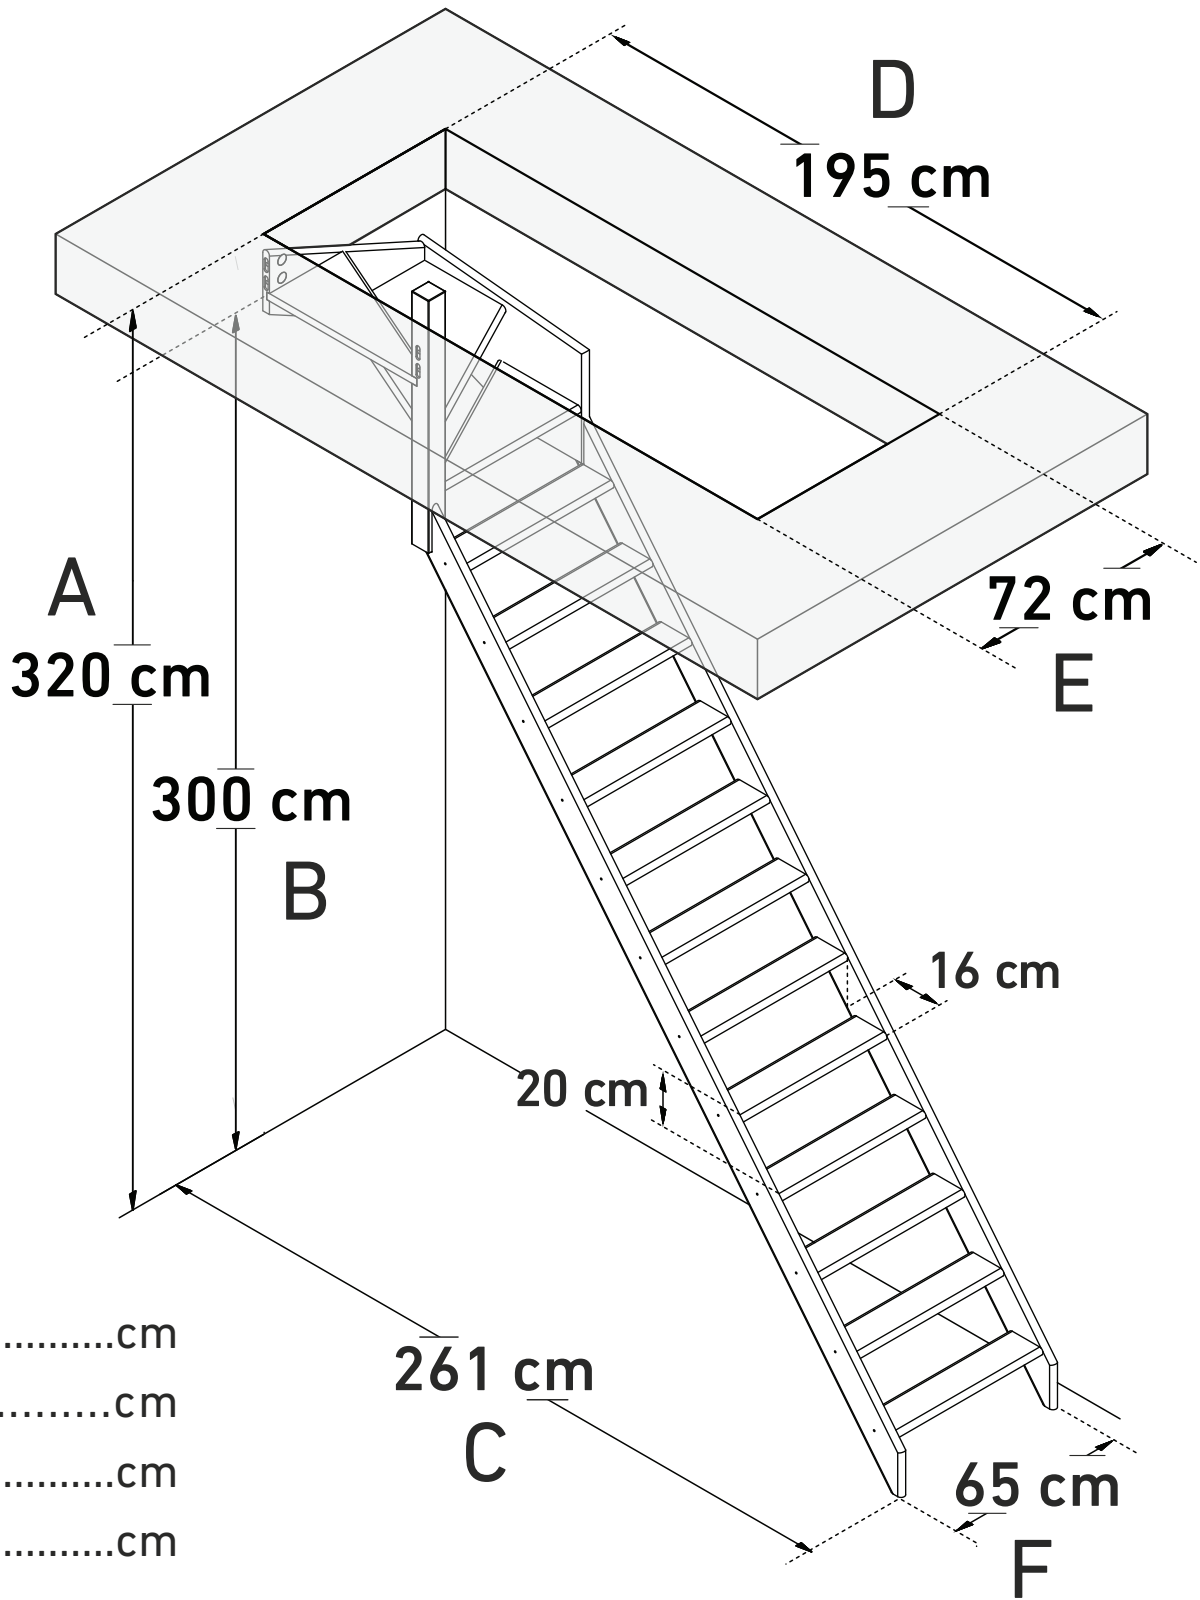

Max. total weight*
150 kg

*Maximum total weight recommended by manufacturer

01 670x470x27 x1	02 637x568x27 x1	03 592x343x27 x1	04 617x634x27 x1	05 616x352x27 x1	06 70x70x373 x1	07 70x70x900 x1	08 Ø35x5 x4
09 Ø7x66 x4	10 22x15x3 x4	11 46x15x3 x4	12 Ø5x60 x15	13 Ø3x35 x8	14 Ø6x90 x2		

Ph2/3 010 04
Pz2/3 08 012

1

4601030-4500

7

8

2/8

- Acm
- B.....cm
- Ccm
- Dcm
- Ecm
- Fcm

Space saving
51,34°

Wall handrail
310 cm

Max. total weight*
150 kg

*Maximum total weight recommended by manufacturer

4601030-4500

1

2

3

4601030-4500