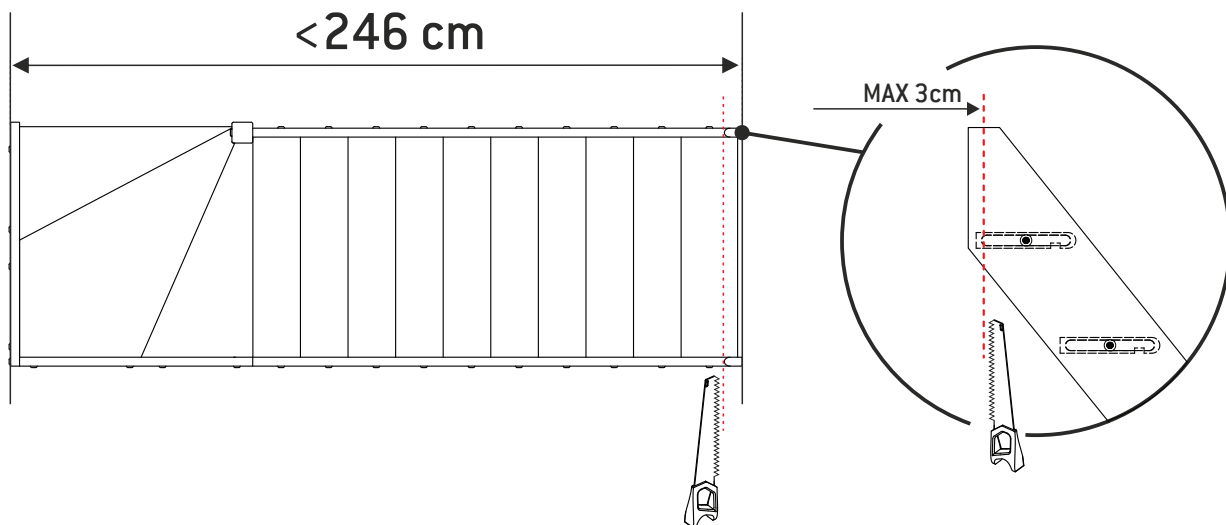

Max. total weight*
150 kg

*Maximum total weight recommended by manufacturer

01 670x470x27 x1	02 637x568x27 x1	03 592x343x27 x1	04 617x634x27 x1	05 616x352x27 x1	06 70x70x373 x1	07 70x70x900 x1	08 Ø35x5 x4
09 Ø7x66 x4	10 22x15x3 x4	11 46x15x3 x4	12 Ø5x60 x15	13 Ø3x35 x8	14 Ø6x90 x2		

Ph2/3 010 04
Pz2/3 08 012

1

4601030-4500

7

8

2/8

- Acm
- B.....cm
- Ccm
- Dcm
- Ecm
- Fcm

Space saving
51,34°

Wall handrail
310 cm

Max. total weight*
150 kg

*Maximum total weight recommended by manufacturer

4601030-4500

1

2

3

4601030-4500