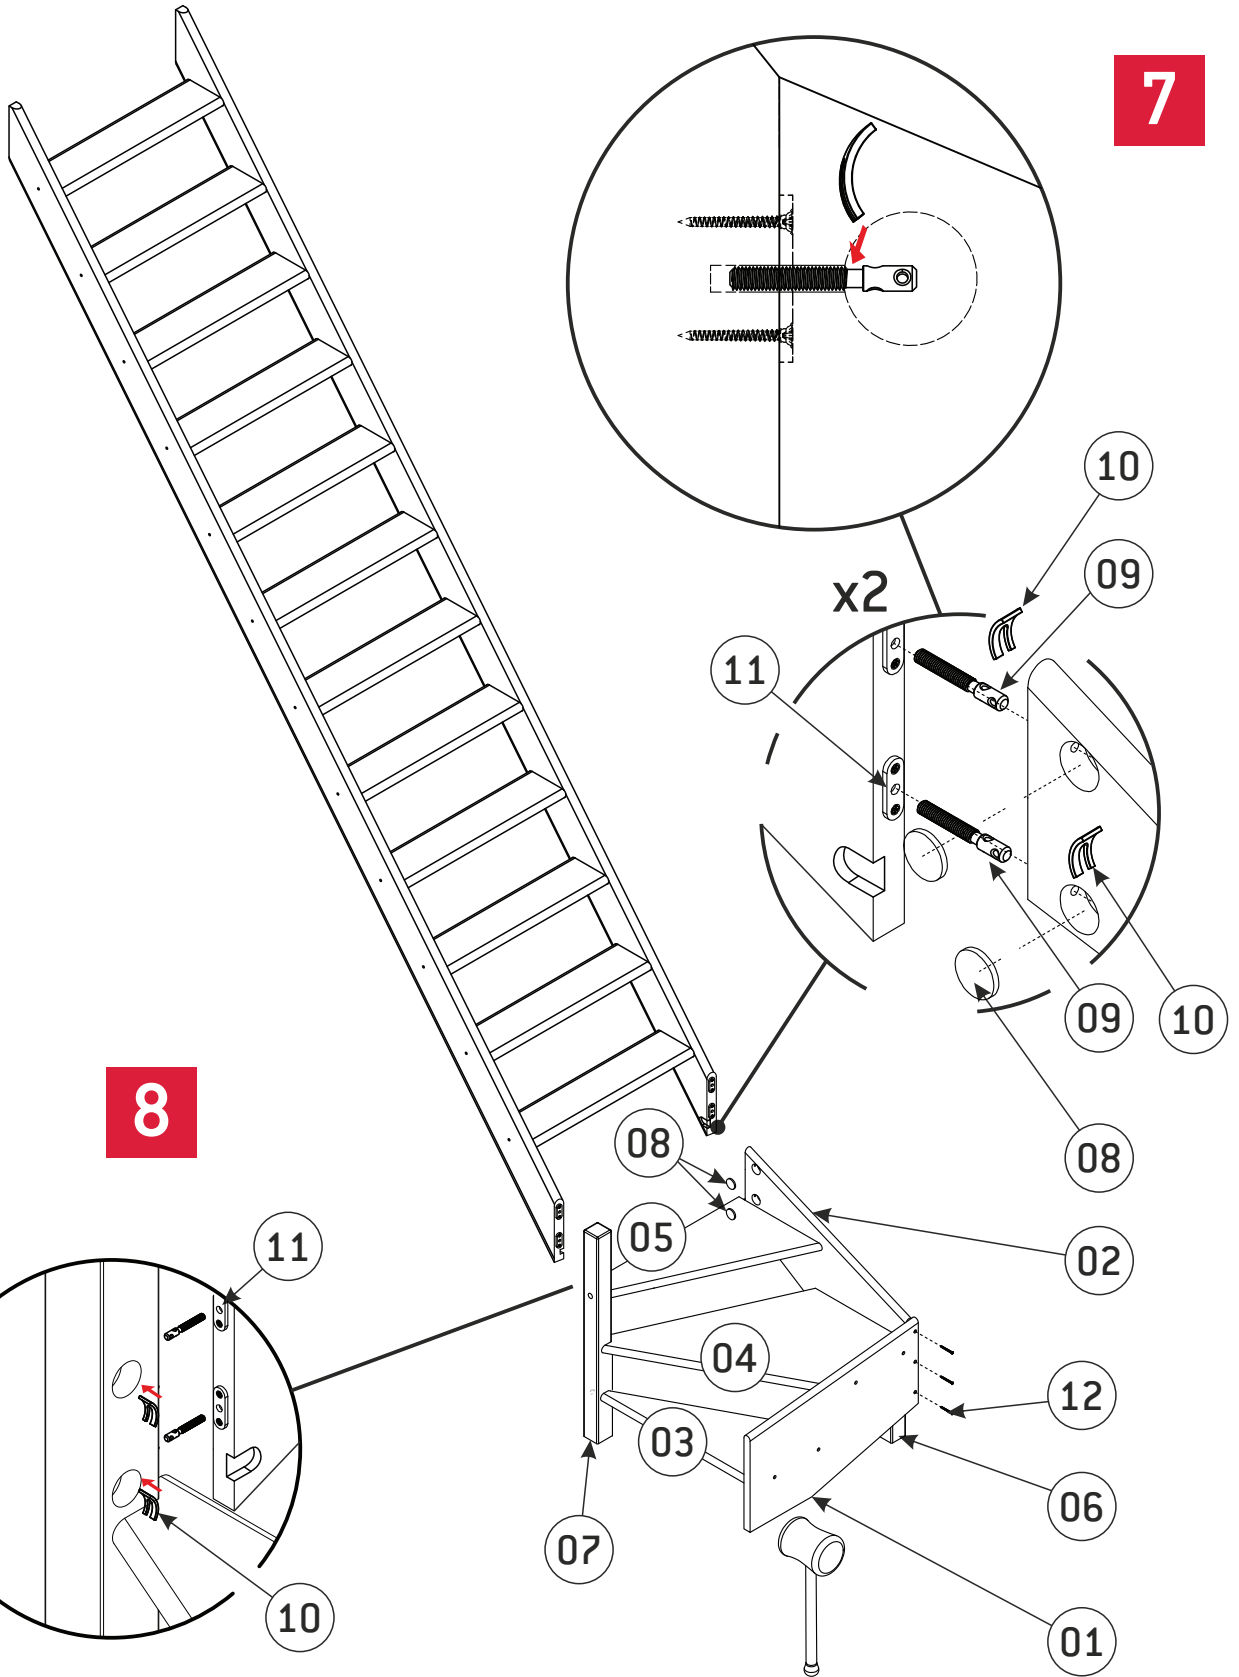

Ph2/3 010 04
Pz2/3 08 012

1

4601030-4500

7

8

2/8

- Acm
- B.....cm
- Ccm
- Dcm
- Ecm
- Fcm

Space saving
51,34°

Wall handrail
310 cm

Max. total weight*
150 kg

*Maximum total weight recommended by manufacturer

4601030-4500

1

2

3

4601030-4500