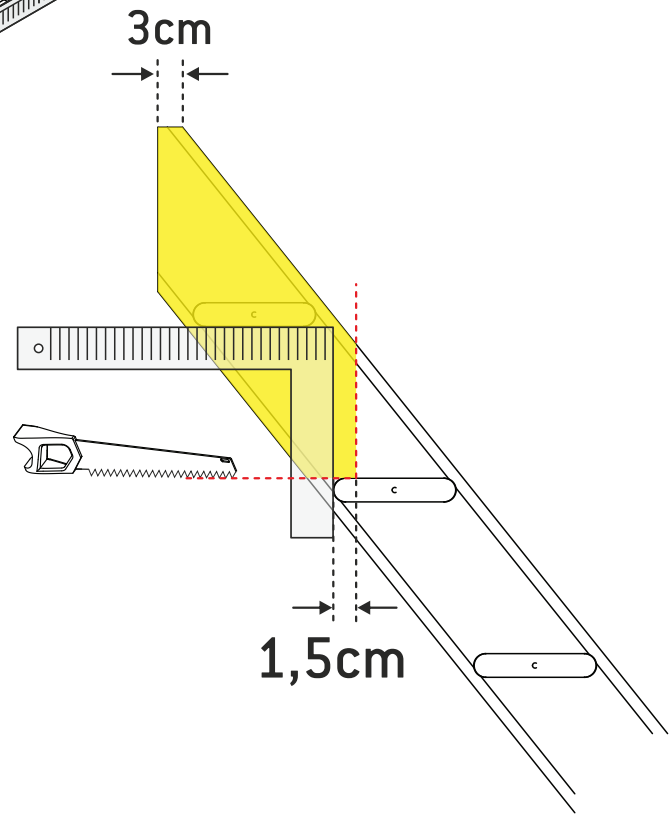

Ph2/3 010 04
Pz2/3 08 012

1

4601030-4500

7

8

2/8

- Acm
- B.....cm
- Ccm
- Dcm
- Ecm
- Fcm

Space saving
51,34°

Wall handrail
310 cm

Max. total weight*
150 kg

*Maximum total weight recommended by manufacturer

4601030-4500

1

2

3

4601030-4500