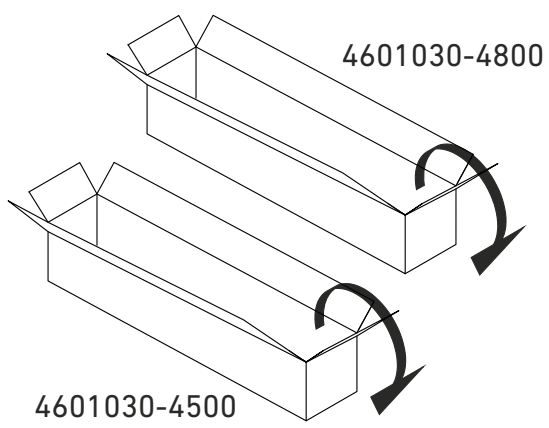

COTTAGE JUNIOR

¼ TURN LEFT | ¼ TOURNANT GAUCHE | ¼-SLAG LINKS | ¼-WENDELUNG LINKS
¼ DE GIRO IZQUIERDA | ¼ VOLTA PARA A ESQUERDA | ¼ GIRATA A SINISTRA | ¼ TURNANTĂ STÂNGA

24011550

Space saving
51,34°

Wall handrail
315 cm

Max. total weight*
150 kg

*Maximum total weight recommended by manufacturer

01 670x470x27 x1	02 637x568x27 x1	03 592x343x27 x1	04 617x634x27 x1	05 616x352x27 x1	06 70x70x373 x1	07 70x70x900 x1	08 Ø35x5 x4
09 Ø7x66 x4	10 22x15x3 x4	11 46x15x3 x4	12 Ø5x60 x15	13 Ø3x35 x8	14 Ø6x90 x2		

Ph2/3 010 04
Pz2/3 08 012

1

4601030-4500

7

8

2/8

- Acm
- B.....cm
- Ccm
- Dcm
- Ecm
- Fcm

Space saving
51,34°

Wall handrail
310 cm

Max. total weight*
150 kg

*Maximum total weight recommended by manufacturer

4601030-4500

1

2

3

4601030-4500