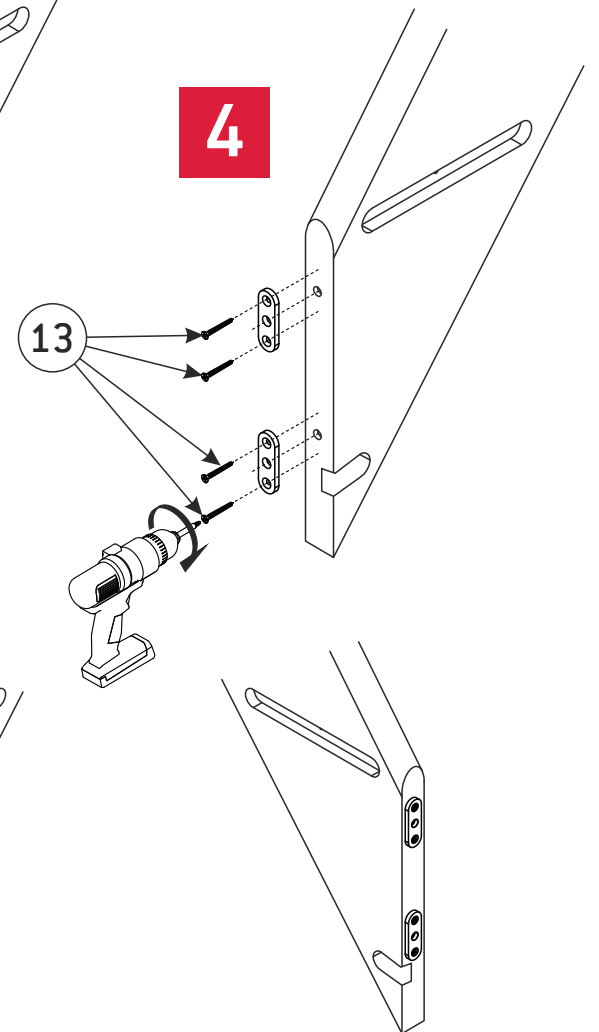

COTTAGE JUNIOR

¼ TURN LEFT | ¼ TOURNANT GAUCHE | ¼-SLAG LINKS | ¼-WENDELUNG LINKS
¼ DE GIRO IZQUIERDA | ¼ VOLTA PARA A ESQUERDA | ¼ GIRATA A SINISTRA | ¼ TURNANTĂ STÂNGA

24011550

Space saving
51,34°

Wall handrail
315 cm

Max. total weight*
150 kg

*Maximum total weight recommended by manufacturer

01 670x470x27 x1	02 637x568x27 x1	03 592x343x27 x1	04 617x634x27 x1	05 616x352x27 x1	06 70x70x373 x1	07 70x70x900 x1	08 Ø35x5 x4
09 Ø7x66 x4	10 22x15x3 x4	11 46x15x3 x4	12 Ø5x60 x15	13 Ø3x35 x8	14 Ø6x90 x2		

Ph2/3 010 04
Pz2/3 08 012

1

4601030-4500

7

8

2/8

- Acm
- B.....cm
- Ccm
- Dcm
- Ecm
- Fcm

Space saving
51,34°

Wall handrail
310 cm

Max. total weight*
150 kg

*Maximum total weight recommended by manufacturer

4601030-4500

1

2

3

4601030-4500