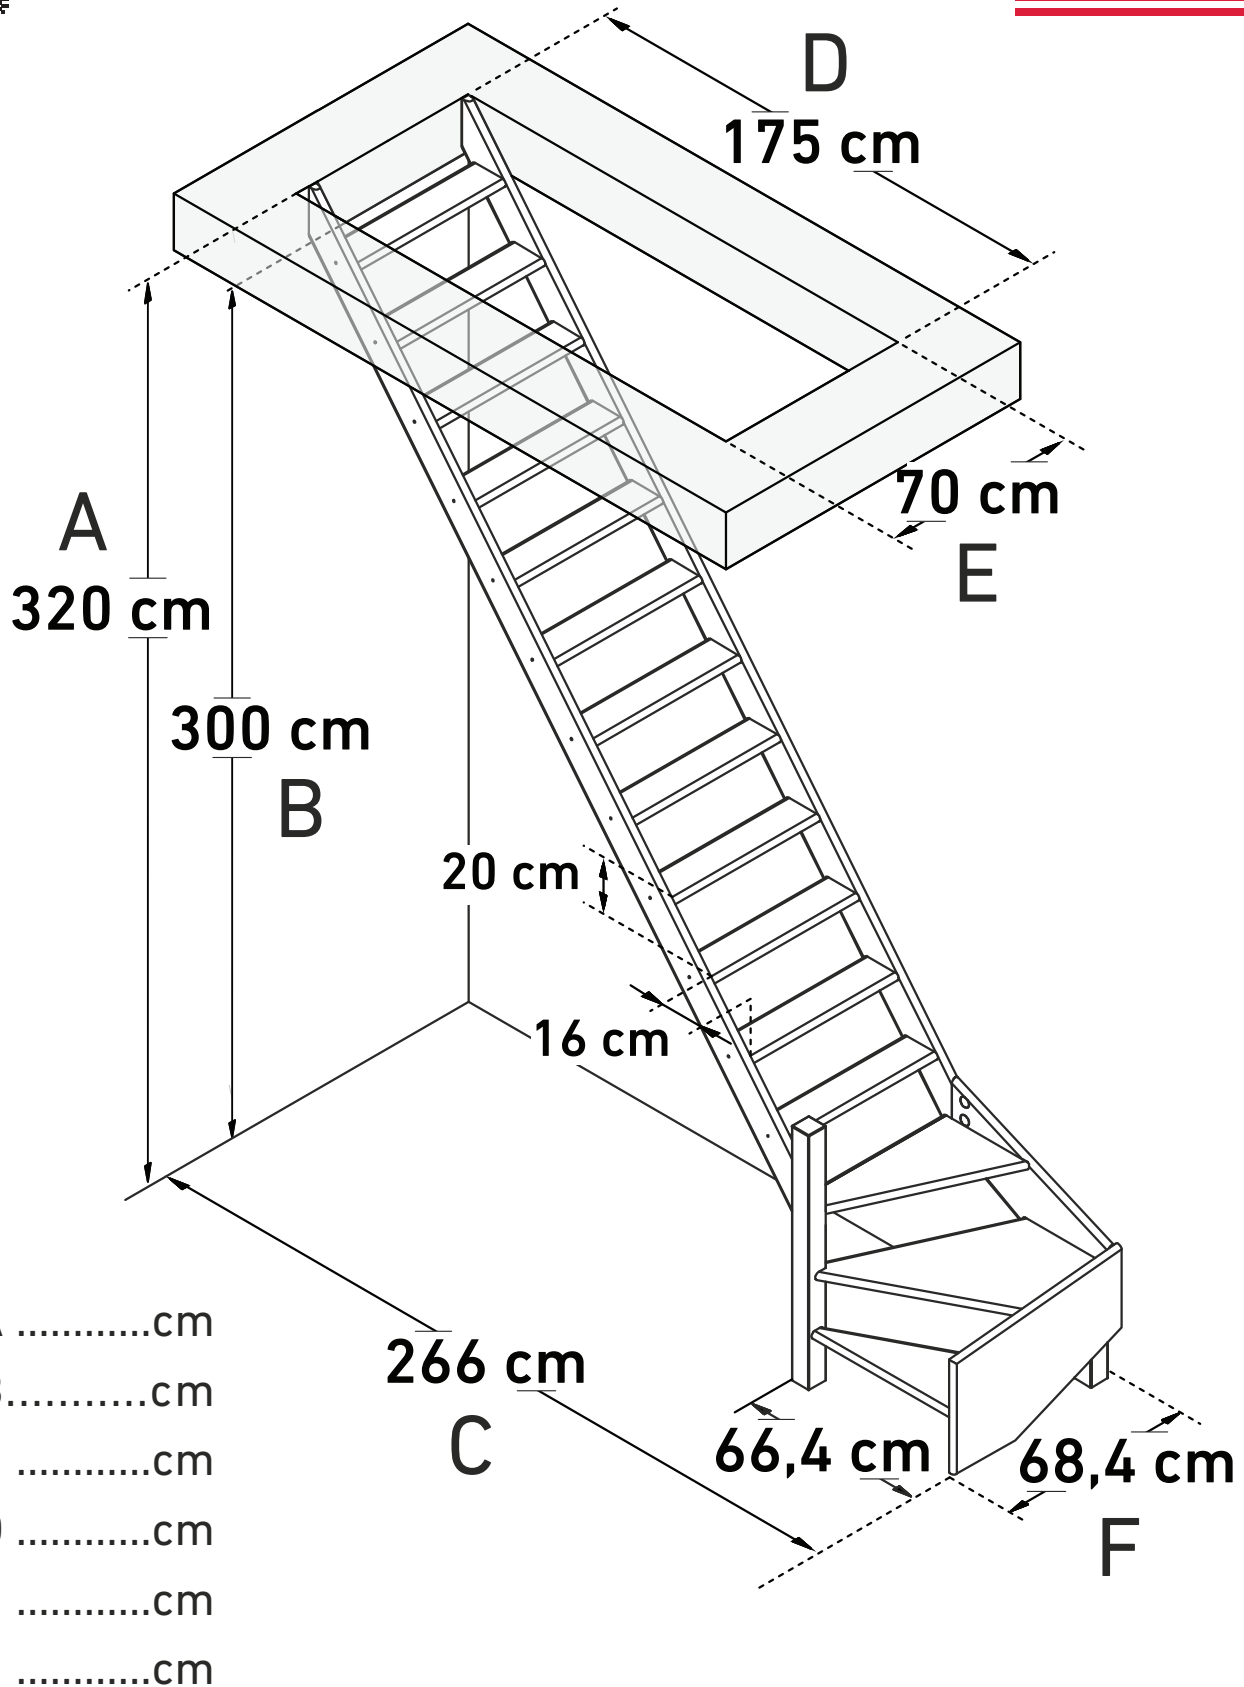

COTTAGE JUNIOR

¼ TURN LEFT | ¼ TOURNANT GAUCHE | ¼-SLAG LINKS | ¼-WENDELUNG LINKS
¼ DE GIRO IZQUIERDA | ¼ VOLTA PARA A ESQUERDA | ¼ GIRATA A SINISTRA | ¼ TURNANTĂ STÂNGA

24011550

Space saving
51,34°

Wall handrail
315 cm

Max. total weight*
150 kg

*Maximum total weight recommended by manufacturer

01 670x470x27 x1	02 637x568x27 x1	03 592x343x27 x1	04 617x634x27 x1	05 616x352x27 x1	06 70x70x373 x1	07 70x70x900 x1	08 Ø35x5 x4
09 Ø7x66 x4	10 22x15x3 x4	11 46x15x3 x4	12 Ø5x60 x15	13 Ø3x35 x8	14 Ø6x90 x2		

Ph2/3 010 04
Pz2/3 08 012

1

4601030-4500

7

8

2/8

- Acm
- B.....cm
- Ccm
- Dcm
- Ecm
- Fcm

Space saving
51,34°

Wall handrail
310 cm

Max. total weight*
150 kg

*Maximum total weight recommended by manufacturer

4601030-4500

1

2

3

4601030-4500