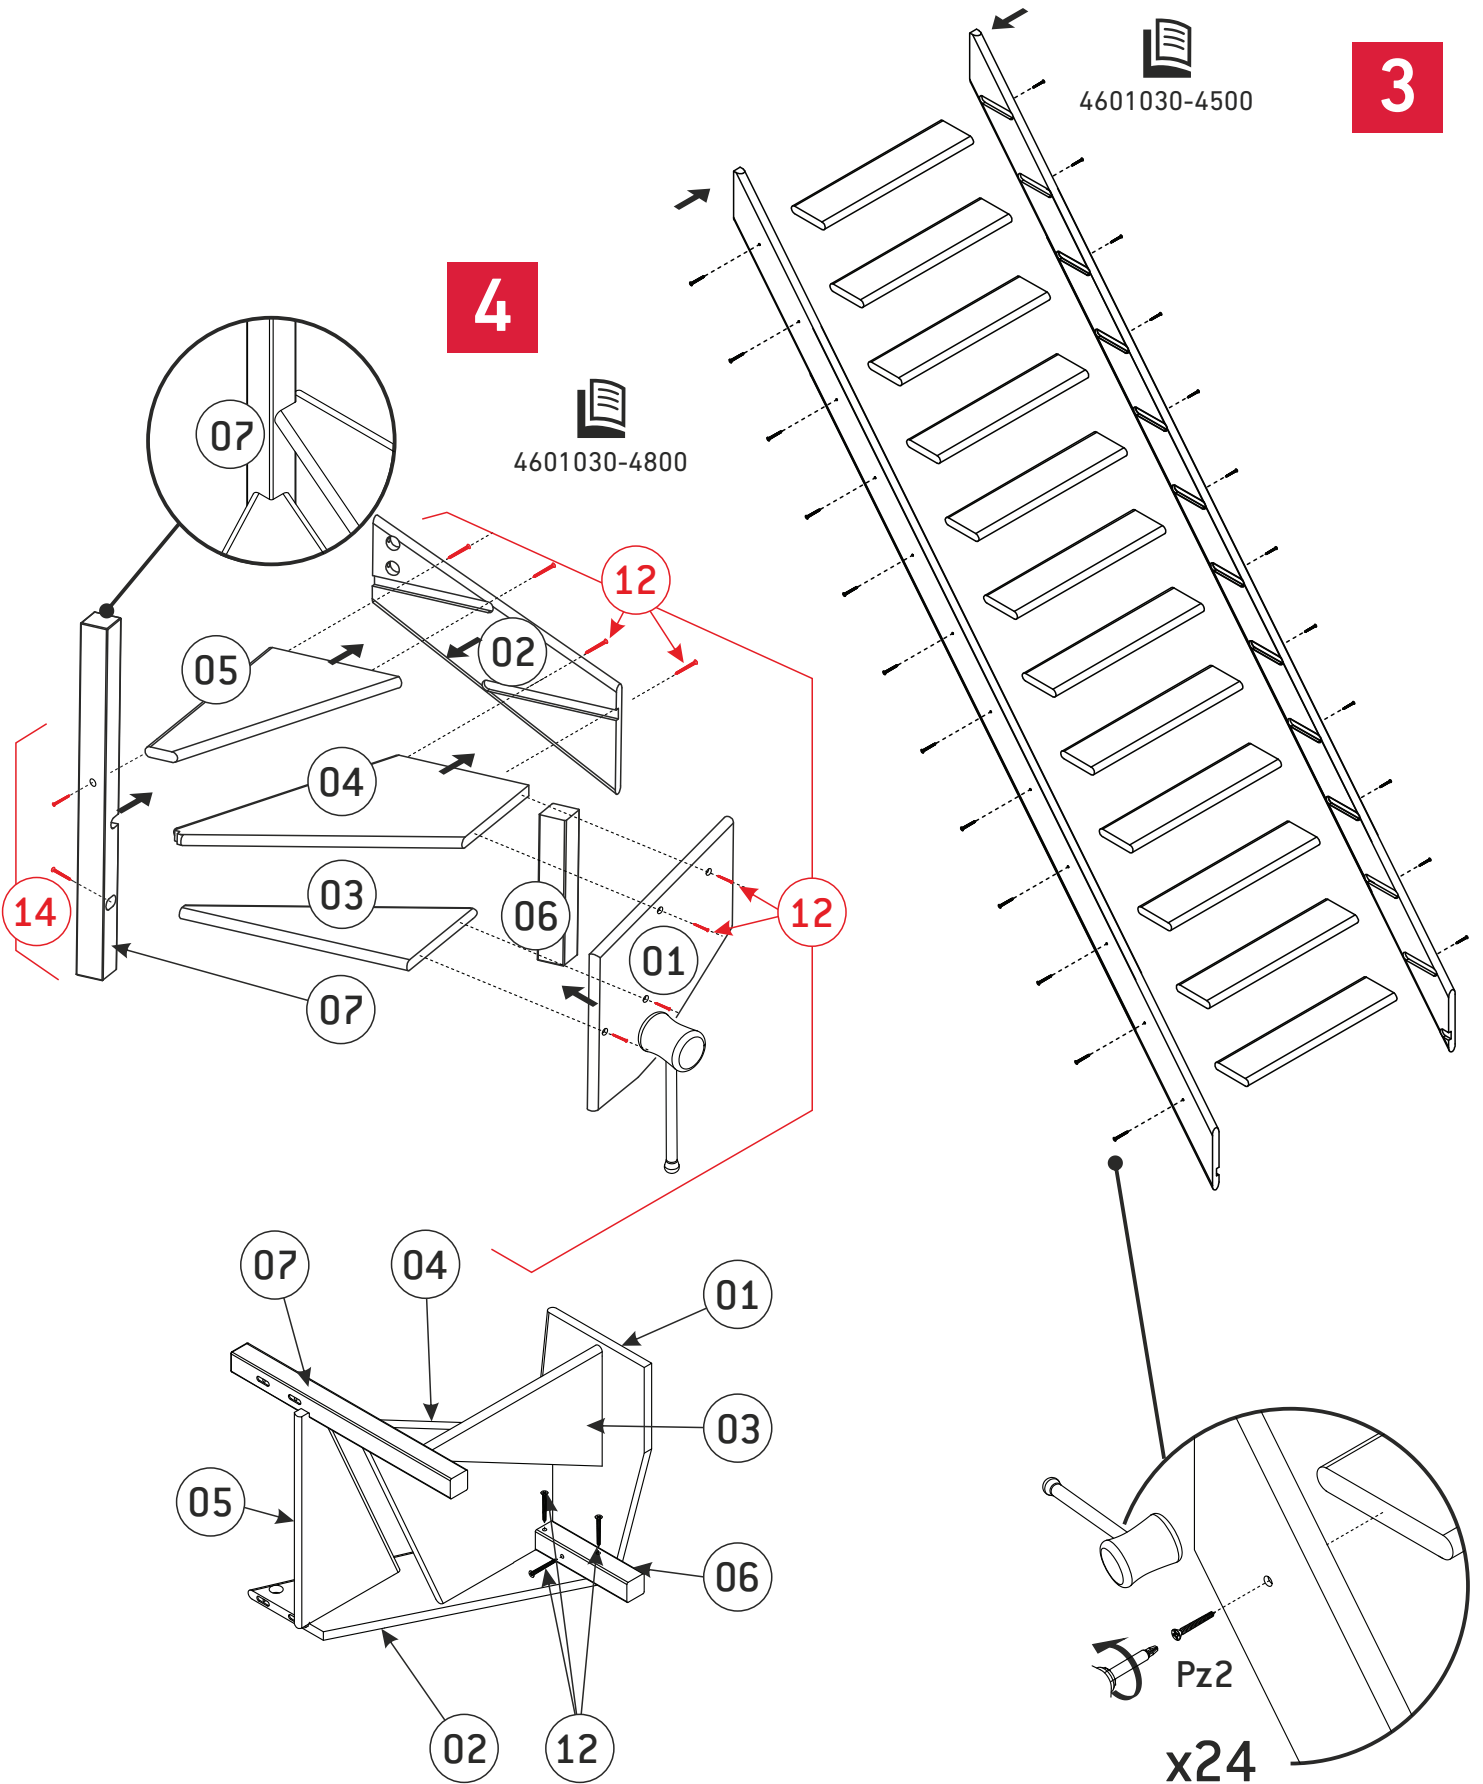

3

4601030-4500

4

4601030-4800