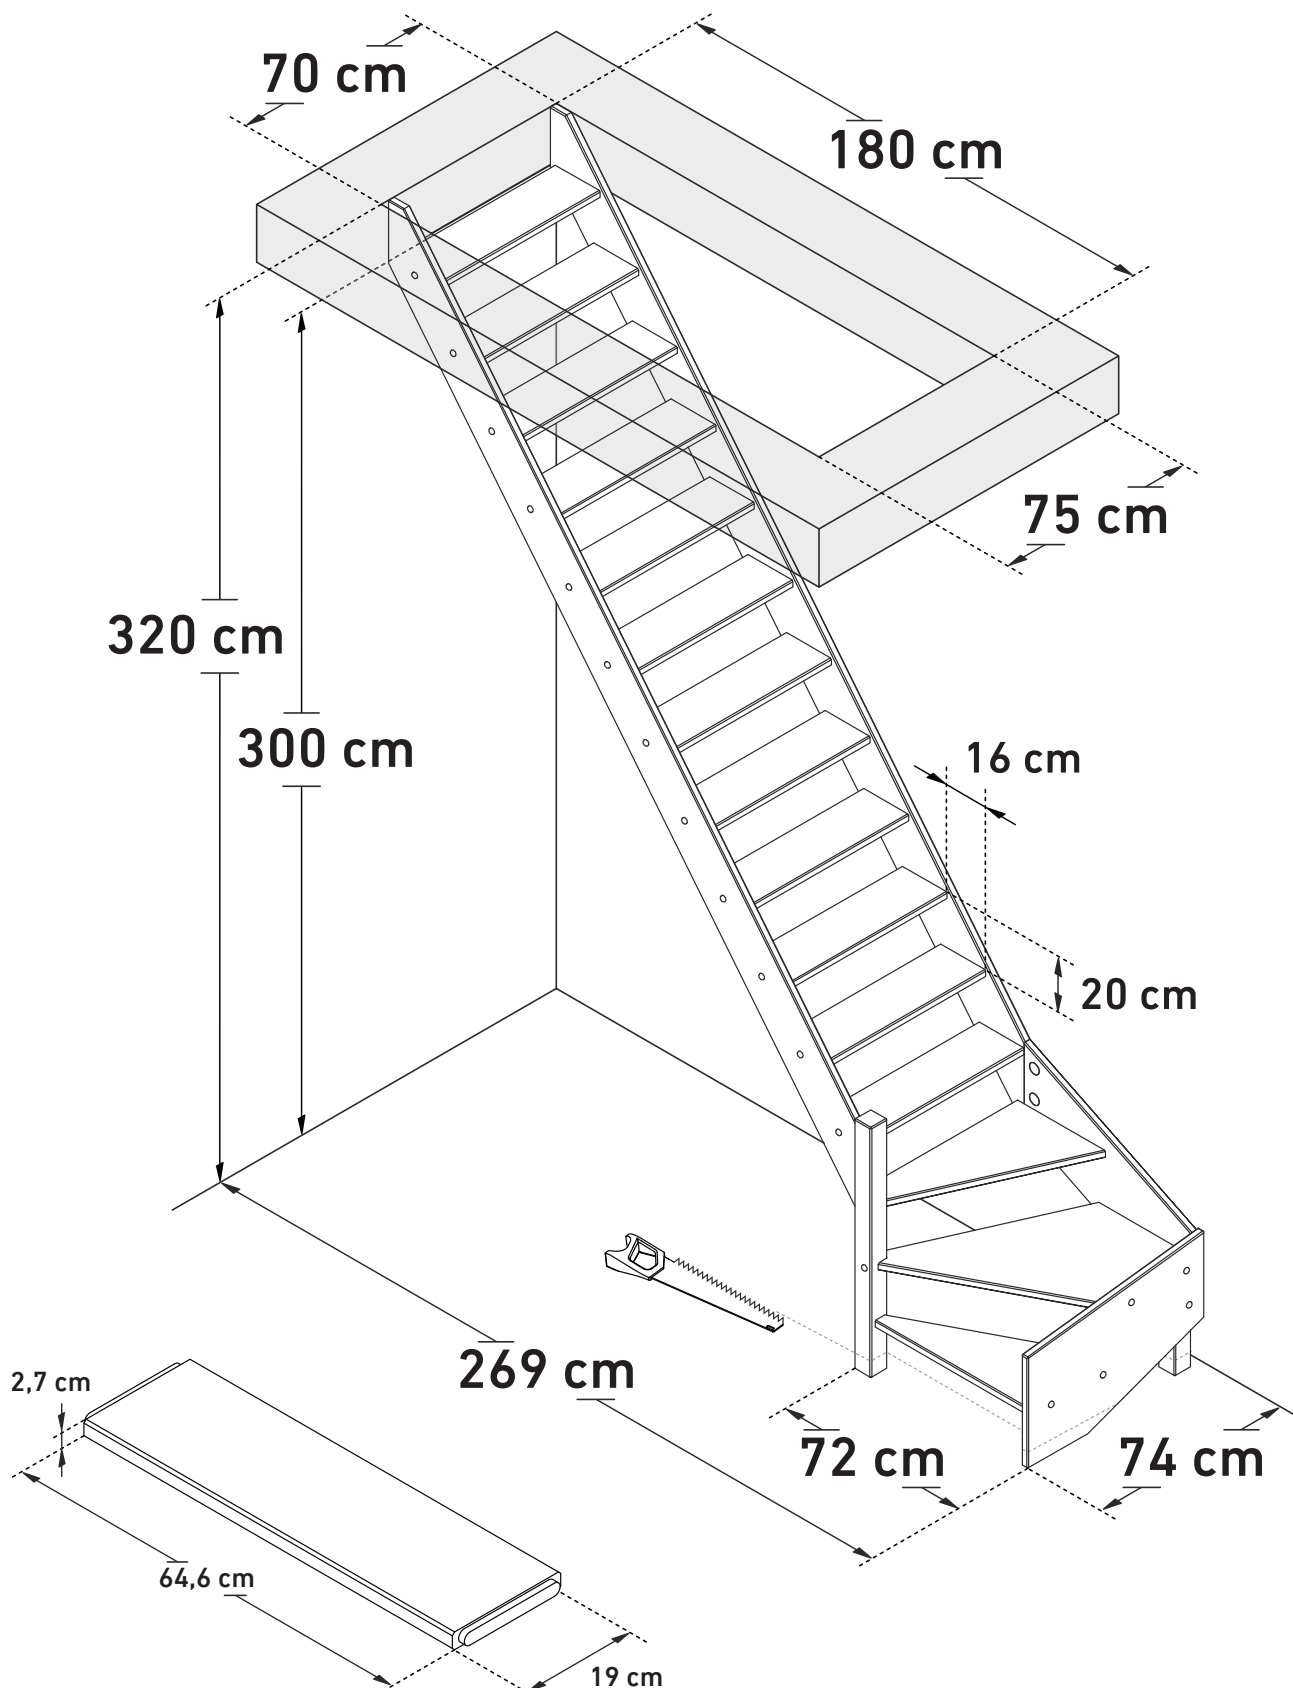

DIMENSIONS

ARDENNES | ALSACE (1/4T BOTTOM LEFT)

SOGEM

Space saving
51,4°

Wall handrail
310 cm

DIMENSIONS

ARDENNES | ALSACE (1/4T BOTTOMS LEFT, BULLNOSE)

SOGEM

Space saving
51,4°

Wall handrail
310 cm

DIMENSIONS

ARDENNES | ALSACE (1/4T TOP LEFT)

SOGEM

Space saving
51,4°

Wall handrail
320 cm

DIMENSIONS

ARDENNES | ALSACE (1/4T TOP LEFT, BULLNOSE)

SOGEM

Space saving
51,4°

Wall handrail
340 cm