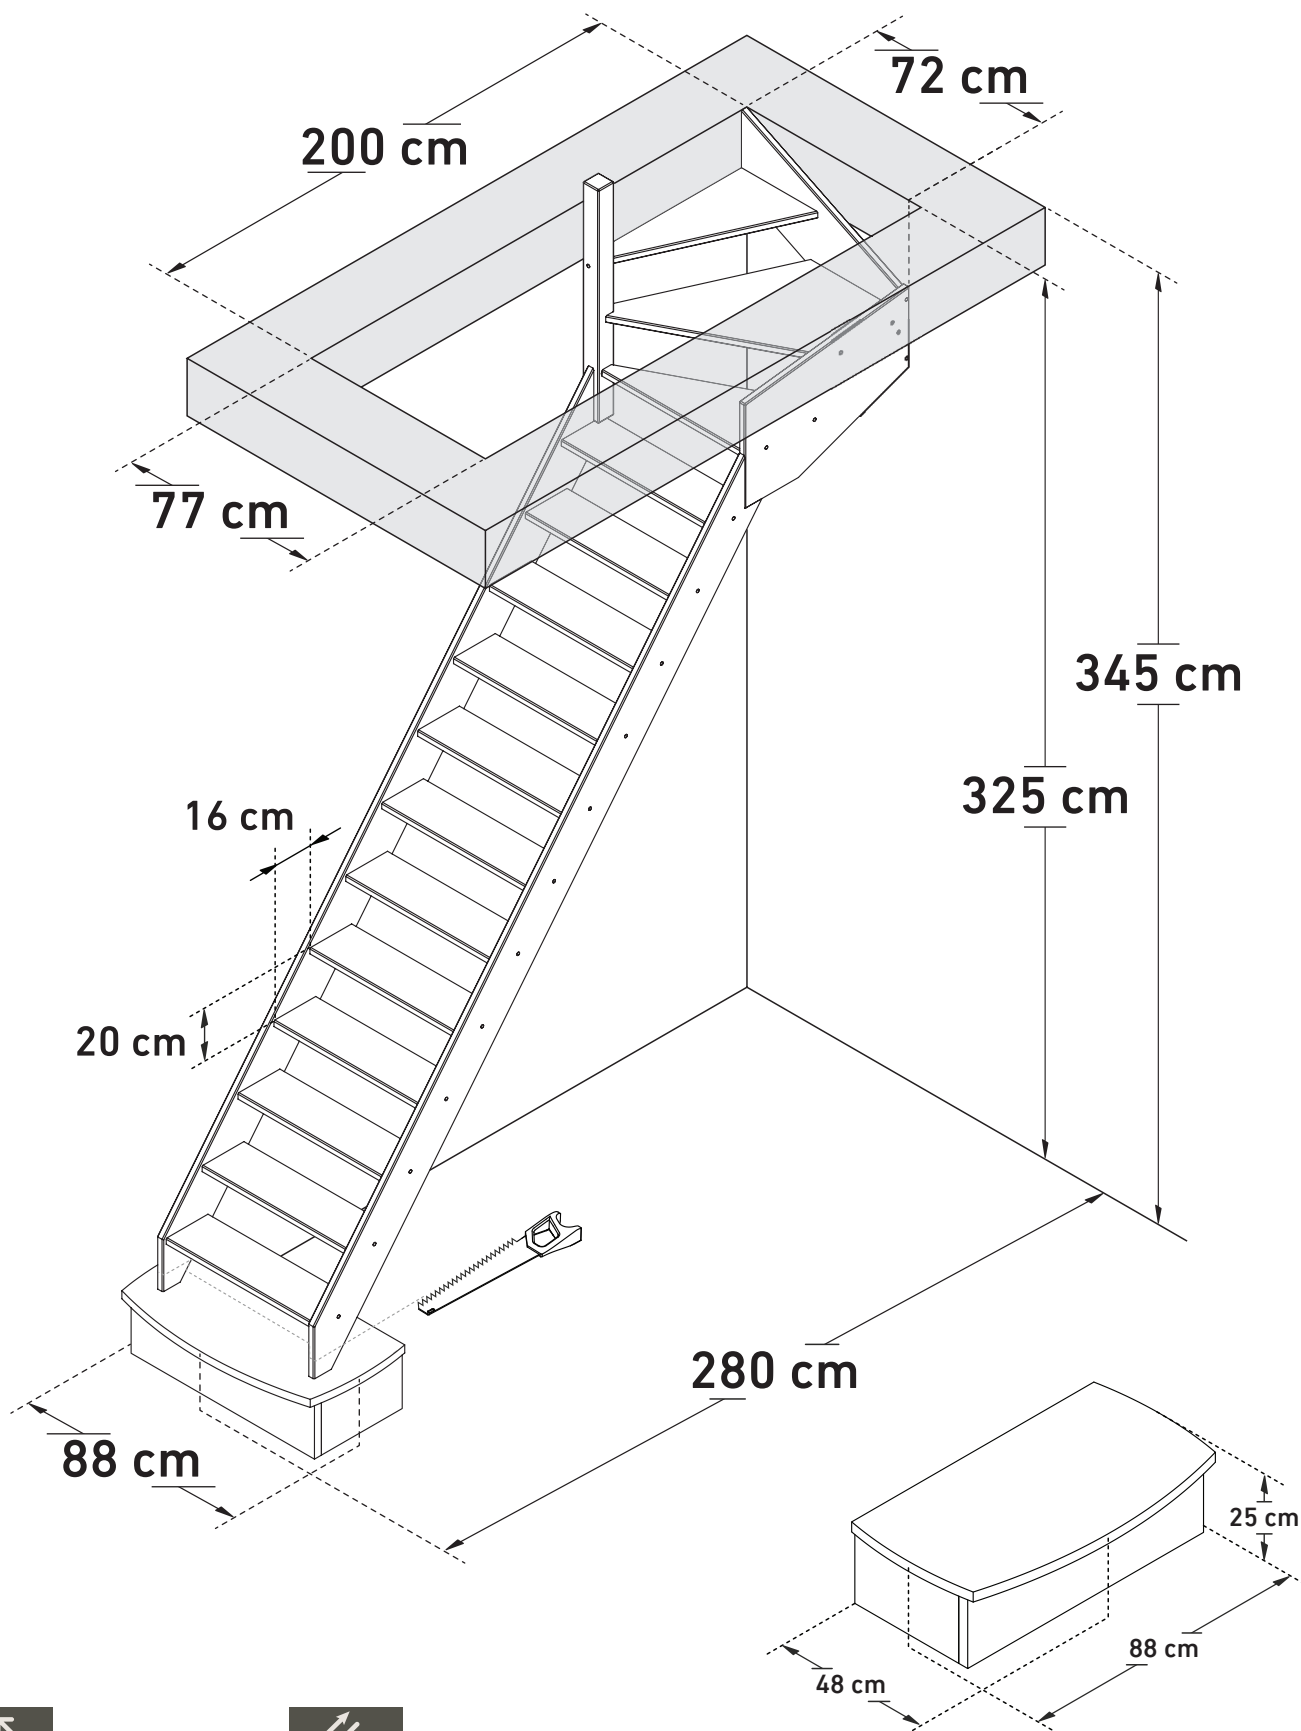

DIMENSIONS

ARDENNES | ALSACE (1/4T BOTTOM LEFT)

SOGEM

Space saving
51,4°

Wall handrail
310 cm

DIMENSIONS

ARDENNES | ALSACE (1/4T BOTTOMS LEFT, BULLNOSE)

SOGEM

Space saving
51,4°

Wall handrail
310 cm

DIMENSIONS

ARDENNES | ALSACE (1/4T TOP LEFT)

SOGEM

Space saving
51,4°

Wall handrail
320 cm

DIMENSIONS

ARDENNES | ALSACE (1/4T TOP LEFT, BULLNOSE)

SOGEM

Space saving
51,4°

Wall handrail
340 cm