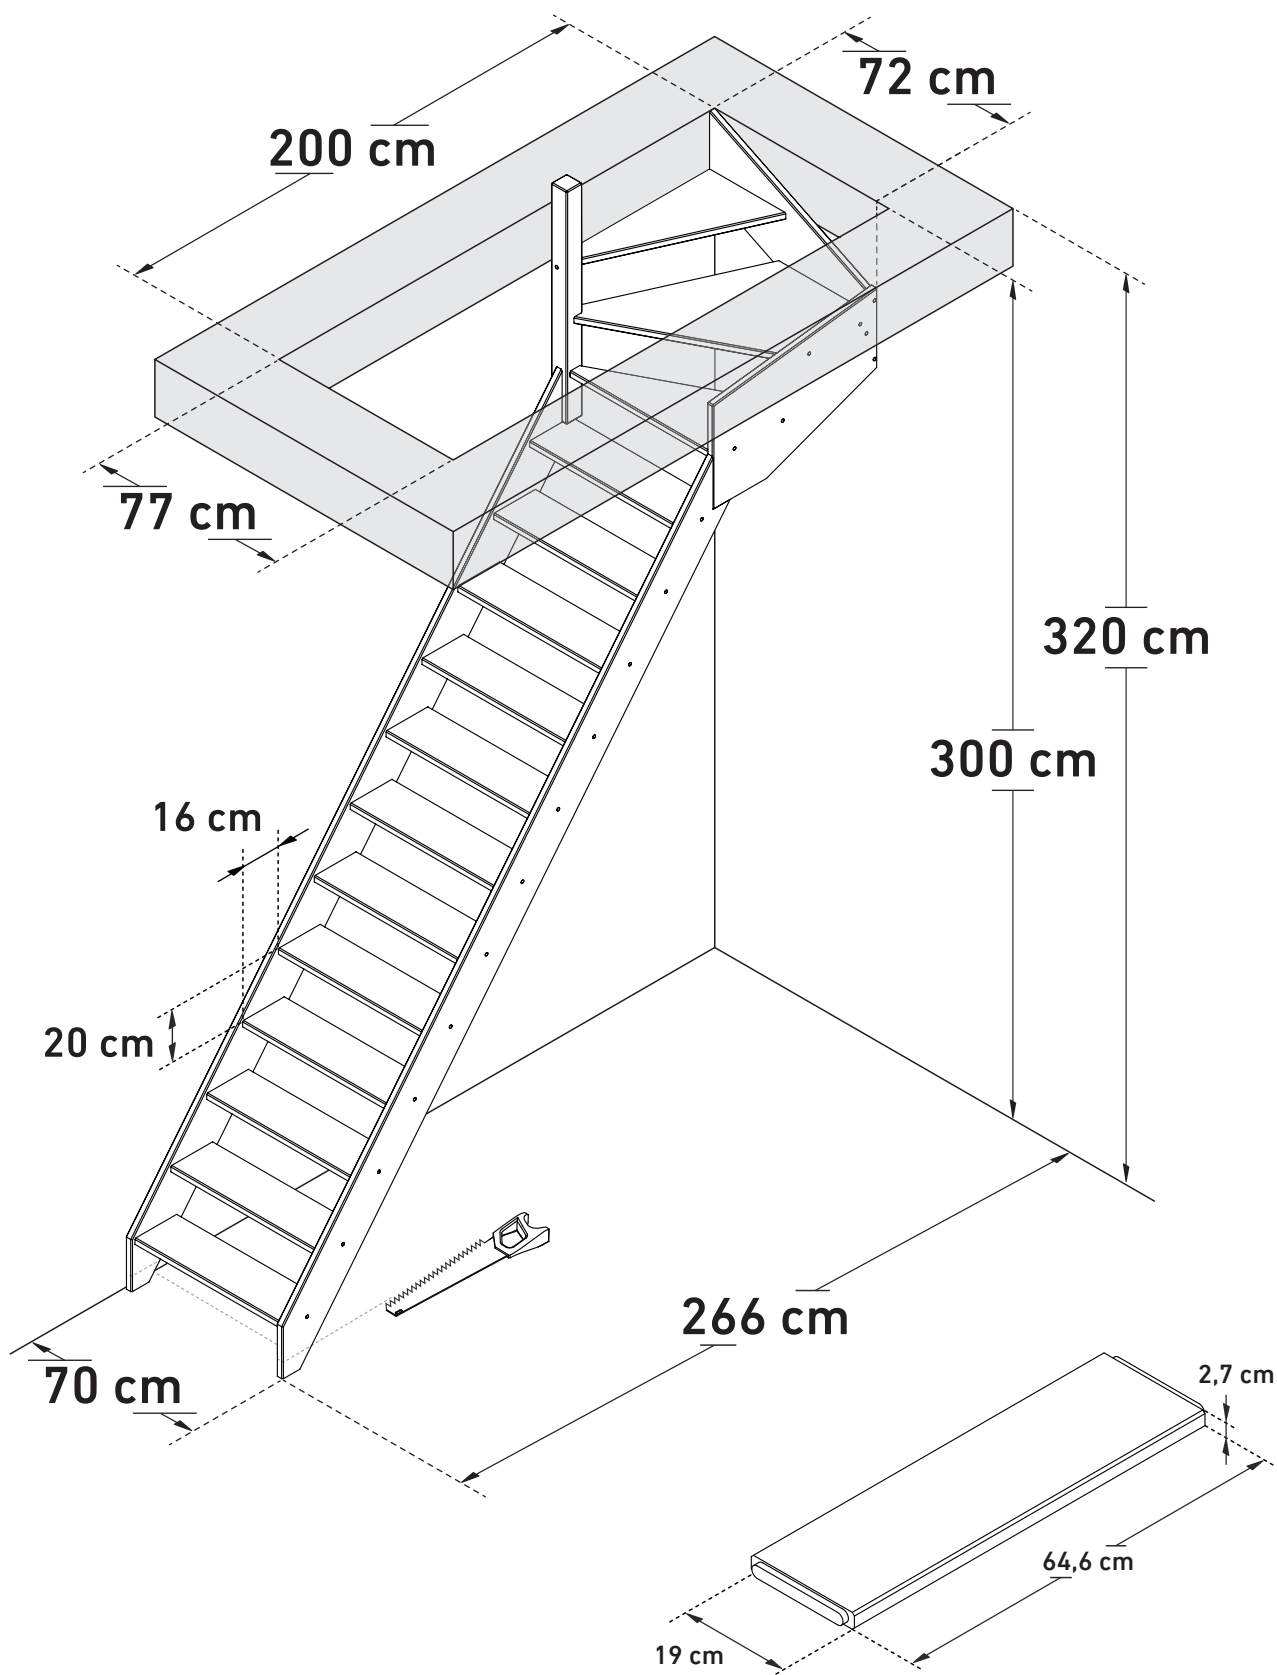

DIMENSIONS

ARDENNES | ALSACE (1/4T BOTTOM LEFT)

SOGEM

Space saving
51,4°

Wall handrail
310 cm

DIMENSIONS

ARDENNES | ALSACE (1/4T BOTTOMS LEFT, BULLNOSE)

SOGEM

Space saving
51,4°

Wall handrail
310 cm

DIMENSIONS

ARDENNES | ALSACE (1/4T TOP LEFT)

SOGEM

Space saving
51,4°

Wall handrail
320 cm

DIMENSIONS

ARDENNES | ALSACE (1/4T TOP LEFT, BULLNOSE)

SOGEM

Space saving
51,4°

Wall handrail
340 cm