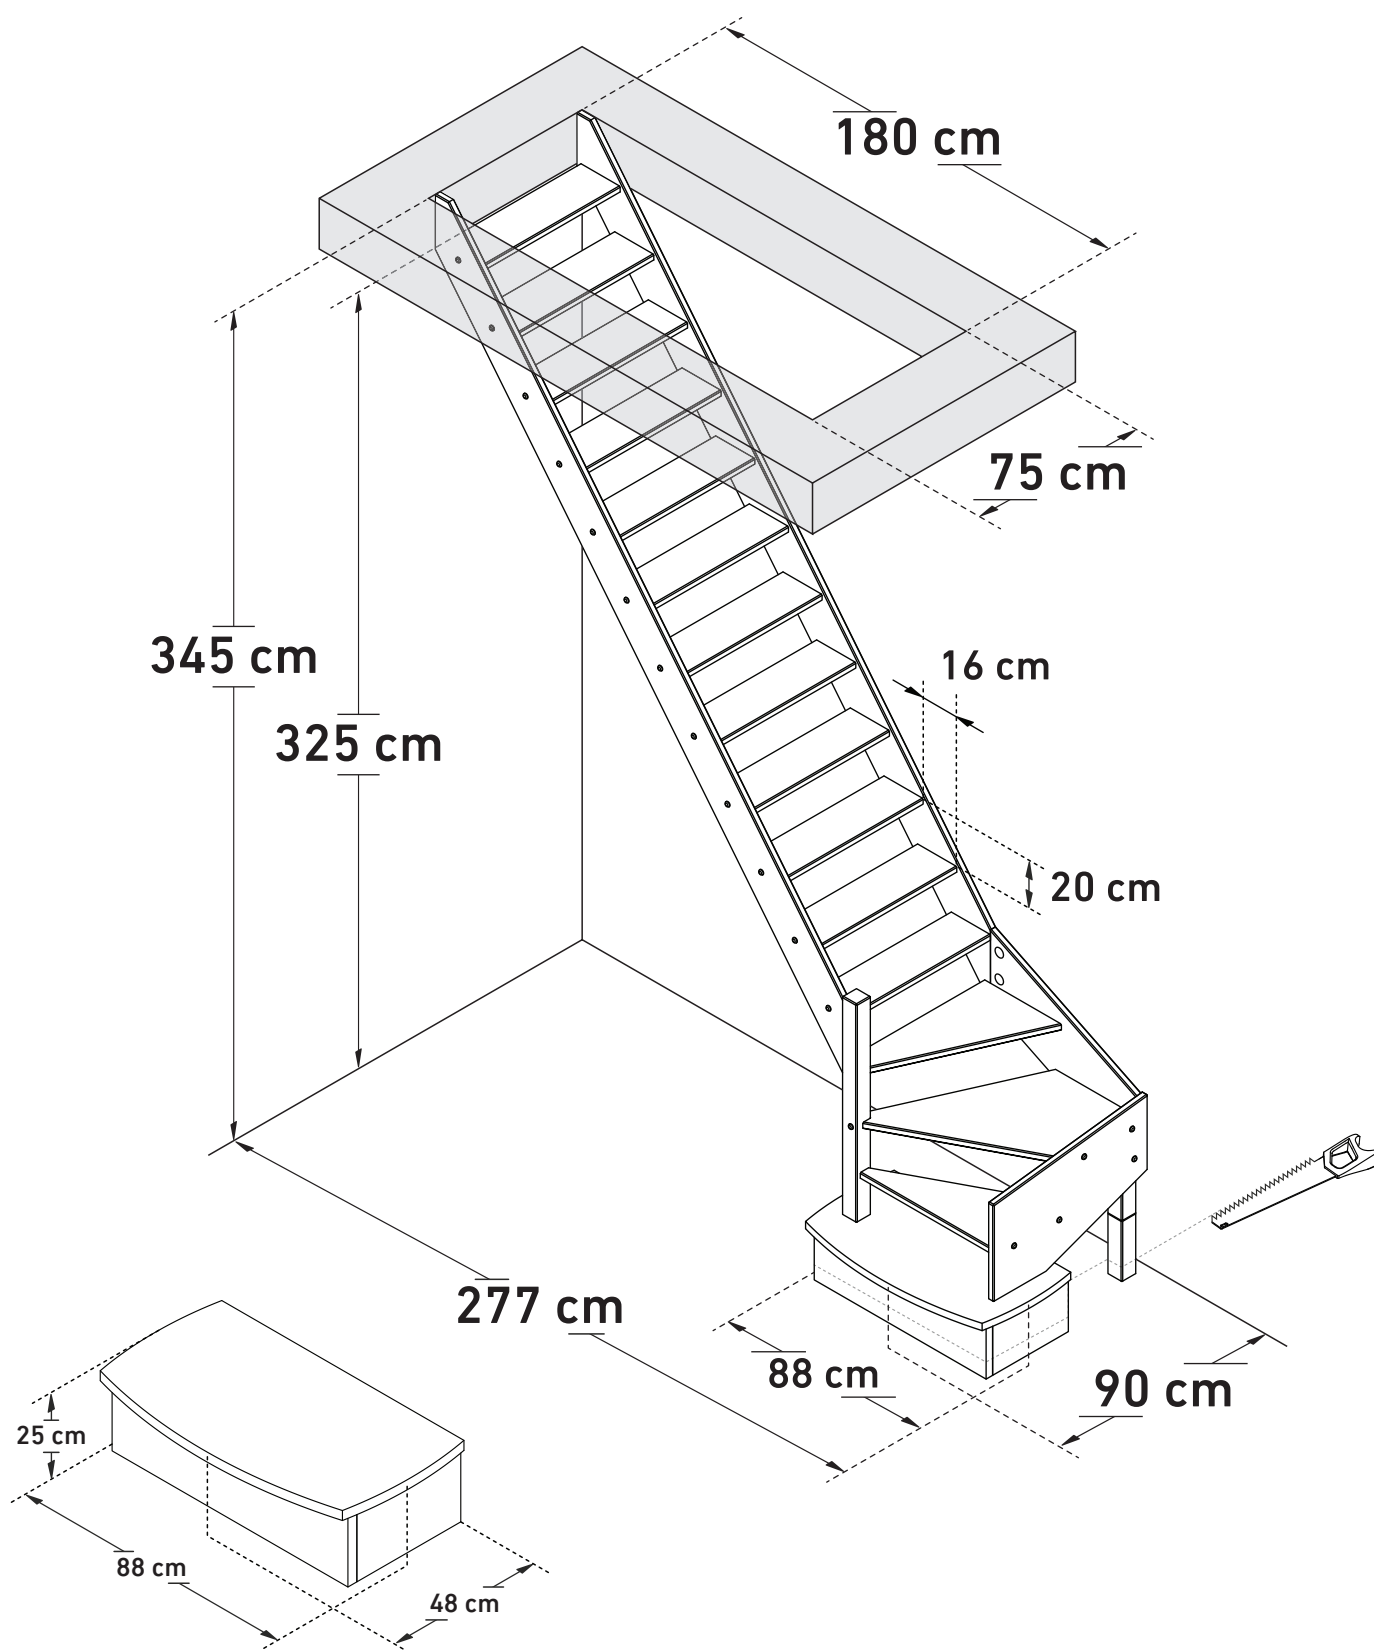

DIMENSIONS

ARDENNES | ALSACE (1/4T BOTTOM LEFT)

SOGEM

Space saving
51,4°

Wall handrail
310 cm

DIMENSIONS

ARDENNES | ALSACE (1/4T BOTTOMS LEFT, BULLNOSE)

SOGEM

Space saving
51,4°

Wall handrail
310 cm

DIMENSIONS

ARDENNES | ALSACE (1/4T TOP LEFT)

SOGEM

Space saving
51,4°

Wall handrail
320 cm

DIMENSIONS

ARDENNES | ALSACE (1/4T TOP LEFT, BULLNOSE)

SOGEM

Space saving
51,4°

Wall handrail
340 cm