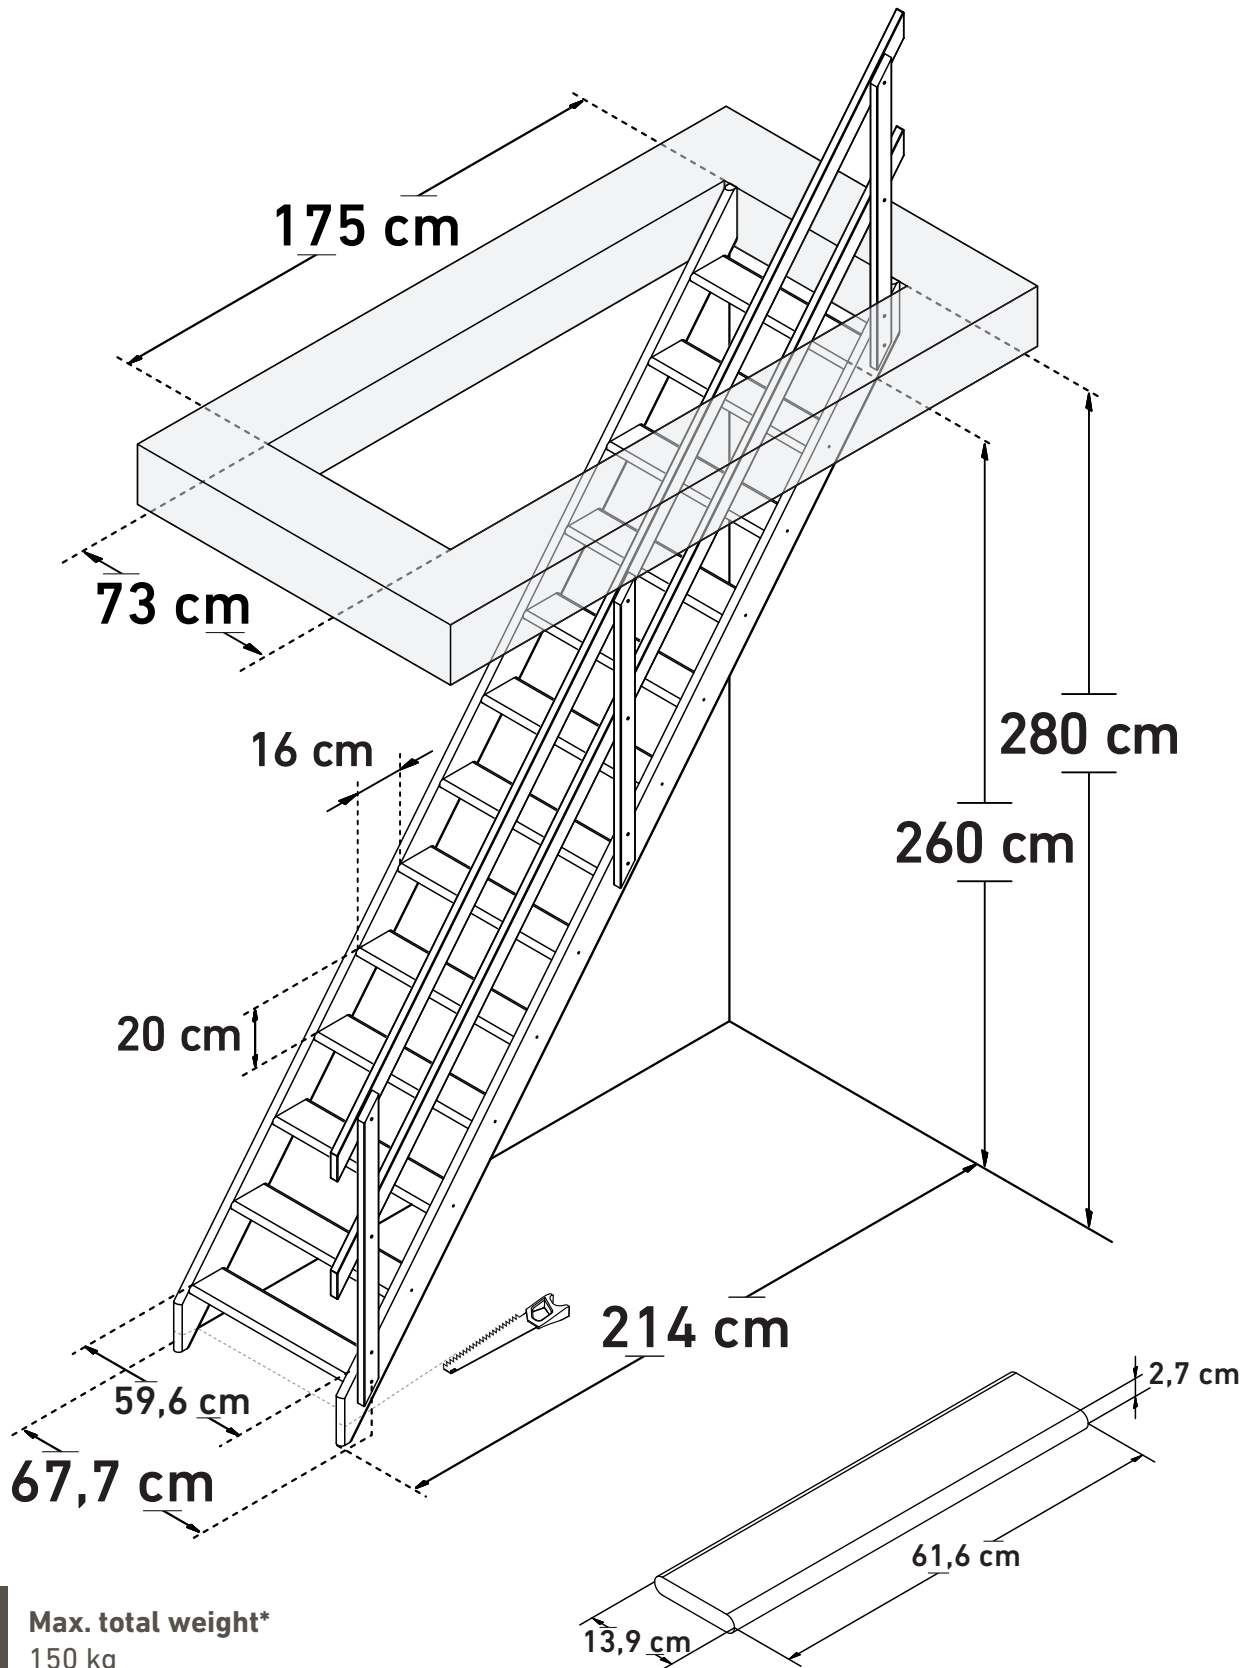

DIMENSIONS

COTTAGE JUNIOR BEECH (STRAIGHT FLIGHT)

Max. total weight*
150 kg

Space saving
51,34°

Wall handrail
340 cm

24010950

*Maximum total weight recommended by manufacturer

DIMENSIONS

COTTAGE JUNIOR BEECH (STRAIGHT FLIGHT, BANISTER)

Max. total weight*
150 kg

Space saving
51,34°

Space, balusters
17,5 cm

Height
78 cm

24010950

*Maximum total weight recommended by manufacturer