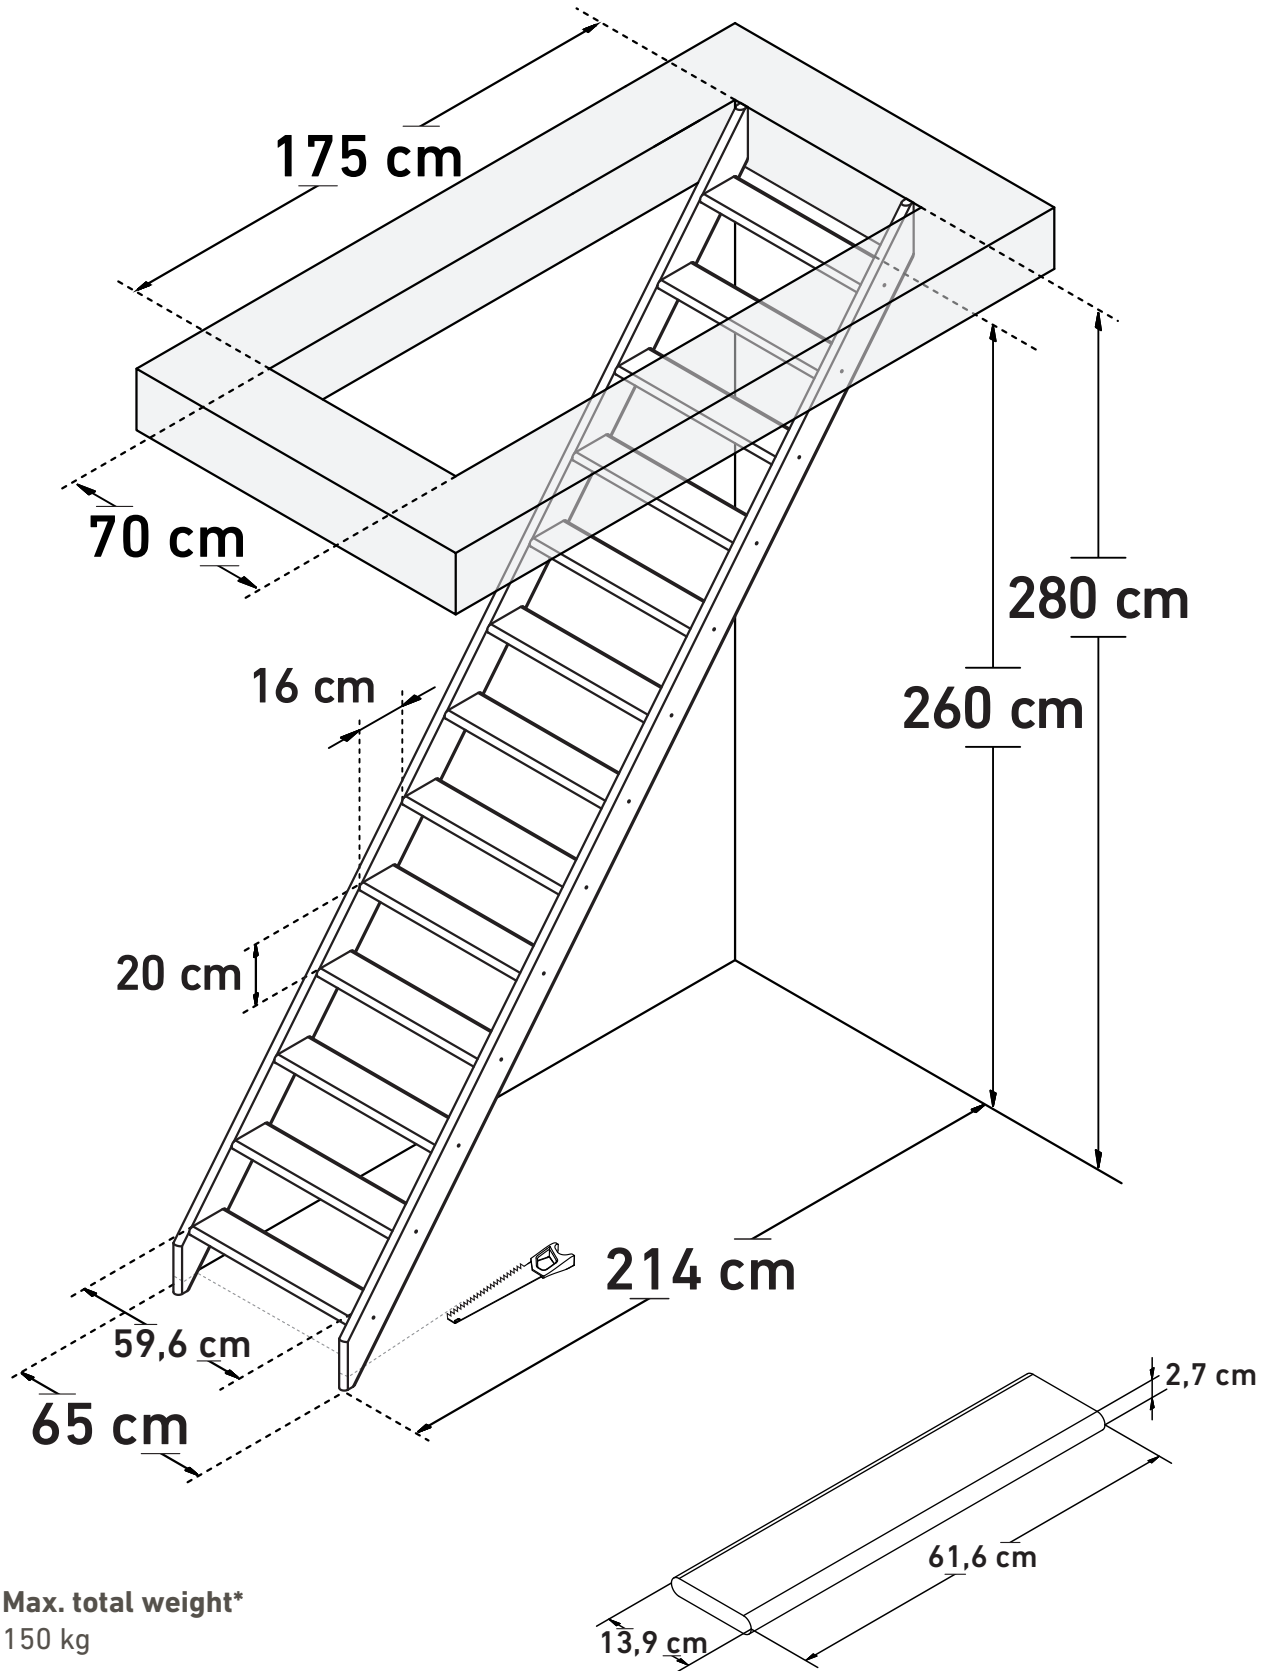

DIMENSIONS

COTTAGE JUNIOR BEECH (STRAIGHT FLIGHT)

Max. total weight*
150 kg

Space saving
51,34°

Wall handrail
340 cm

24010950

*Maximum total weight recommended by manufacturer

DIMENSIONS

COTTAGE JUNIOR BEECH (STRAIGHT FLIGHT, BANISTER)

Max. total weight*
150 kg

Space saving
51,34°

Space, balusters
17,5 cm

Height
78 cm

24010950

*Maximum total weight recommended by manufacturer