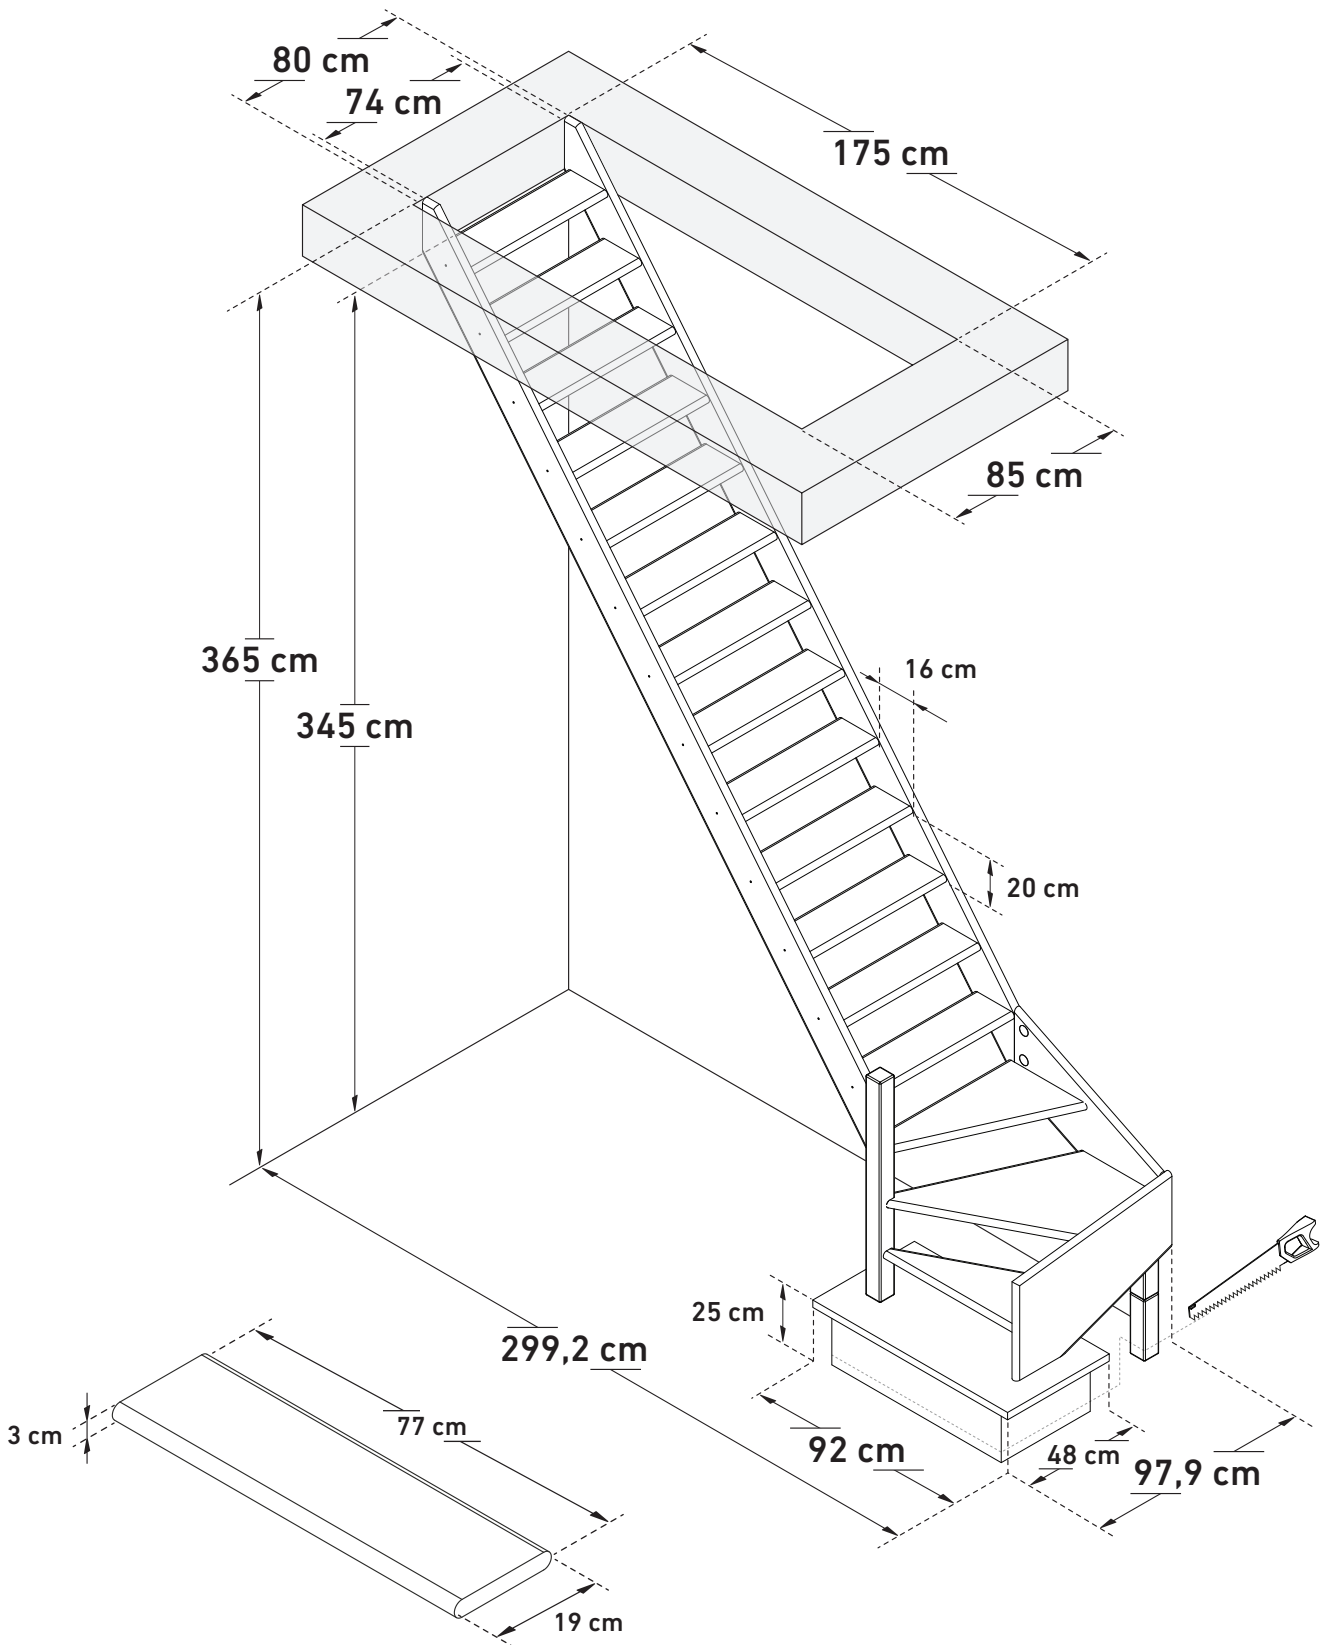

DIMENSIONS

COTTAGE LARGE

(1/4 TURN DOWN LEFT)

24011650

Space saving
51,34°

Wall handrail
335 cm

Max. total weight*
150 kg

www.sogem-sa.com

*Maximum total weight recommended by manufacturer

DIMENSIONS

COTTAGE LARGE

(1/4 TURN DOWN LEFT, BULLNOSE STEP)

24011650

Space saving
51,34°

Wall handrail
335 cm

Max. total weight*
150 kg

www.sogem-sa.com

*Maximum total weight recommended by manufacturer

DIMENSIONS

COTTAGE LARGE

(1/4 TURN UP LEFT)

24011650

Space saving
51,34°

Wall handrail
335 cm

Max. total weight*
150 kg

www.sogem-sa.com

*Maximum total weight recommended by manufacturer

DIMENSIONS

COTTAGE LARGE

(1/4 TURN UP LEFT, BULLNOSE STEP)

24011650

Space saving
51,34°