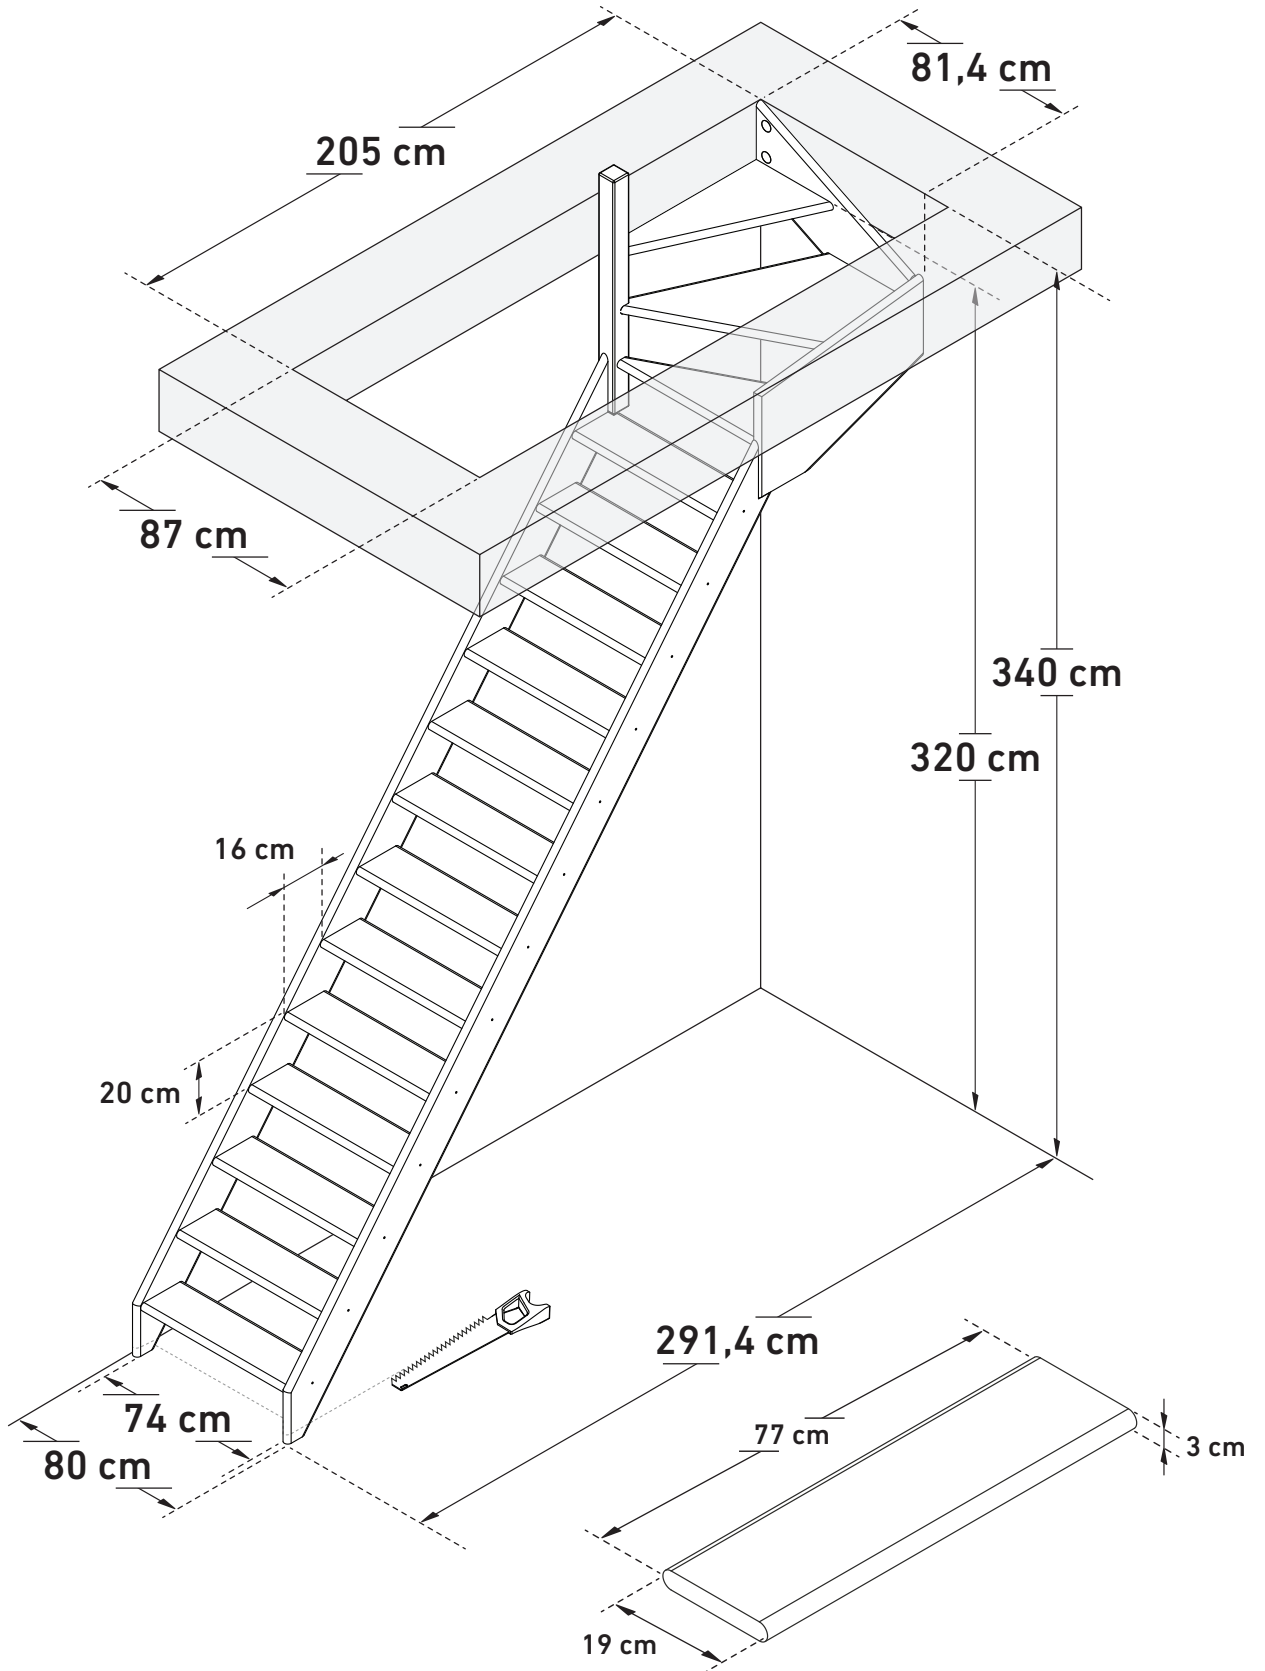

DIMENSIONS

COTTAGE LARGE

(1/4 TURN DOWN LEFT)

24011650

Space saving
51,34°

Wall handrail
335 cm

Max. total weight*
150 kg

www.sogem-sa.com

*Maximum total weight recommended by manufacturer

DIMENSIONS

COTTAGE LARGE

(1/4 TURN DOWN LEFT, BULLNOSE STEP)

24011650

Space saving
51,34°

Wall handrail
335 cm

Max. total weight*
150 kg

www.sogem-sa.com

*Maximum total weight recommended by manufacturer

DIMENSIONS

COTTAGE LARGE

(1/4 TURN UP LEFT)

24011650

Space saving
51,34°

Wall handrail
335 cm

Max. total weight*
150 kg

www.sogem-sa.com

*Maximum total weight recommended by manufacturer

DIMENSIONS

COTTAGE LARGE

(1/4 TURN UP LEFT, BULLNOSE STEP)

24011650

Space saving
51,34°