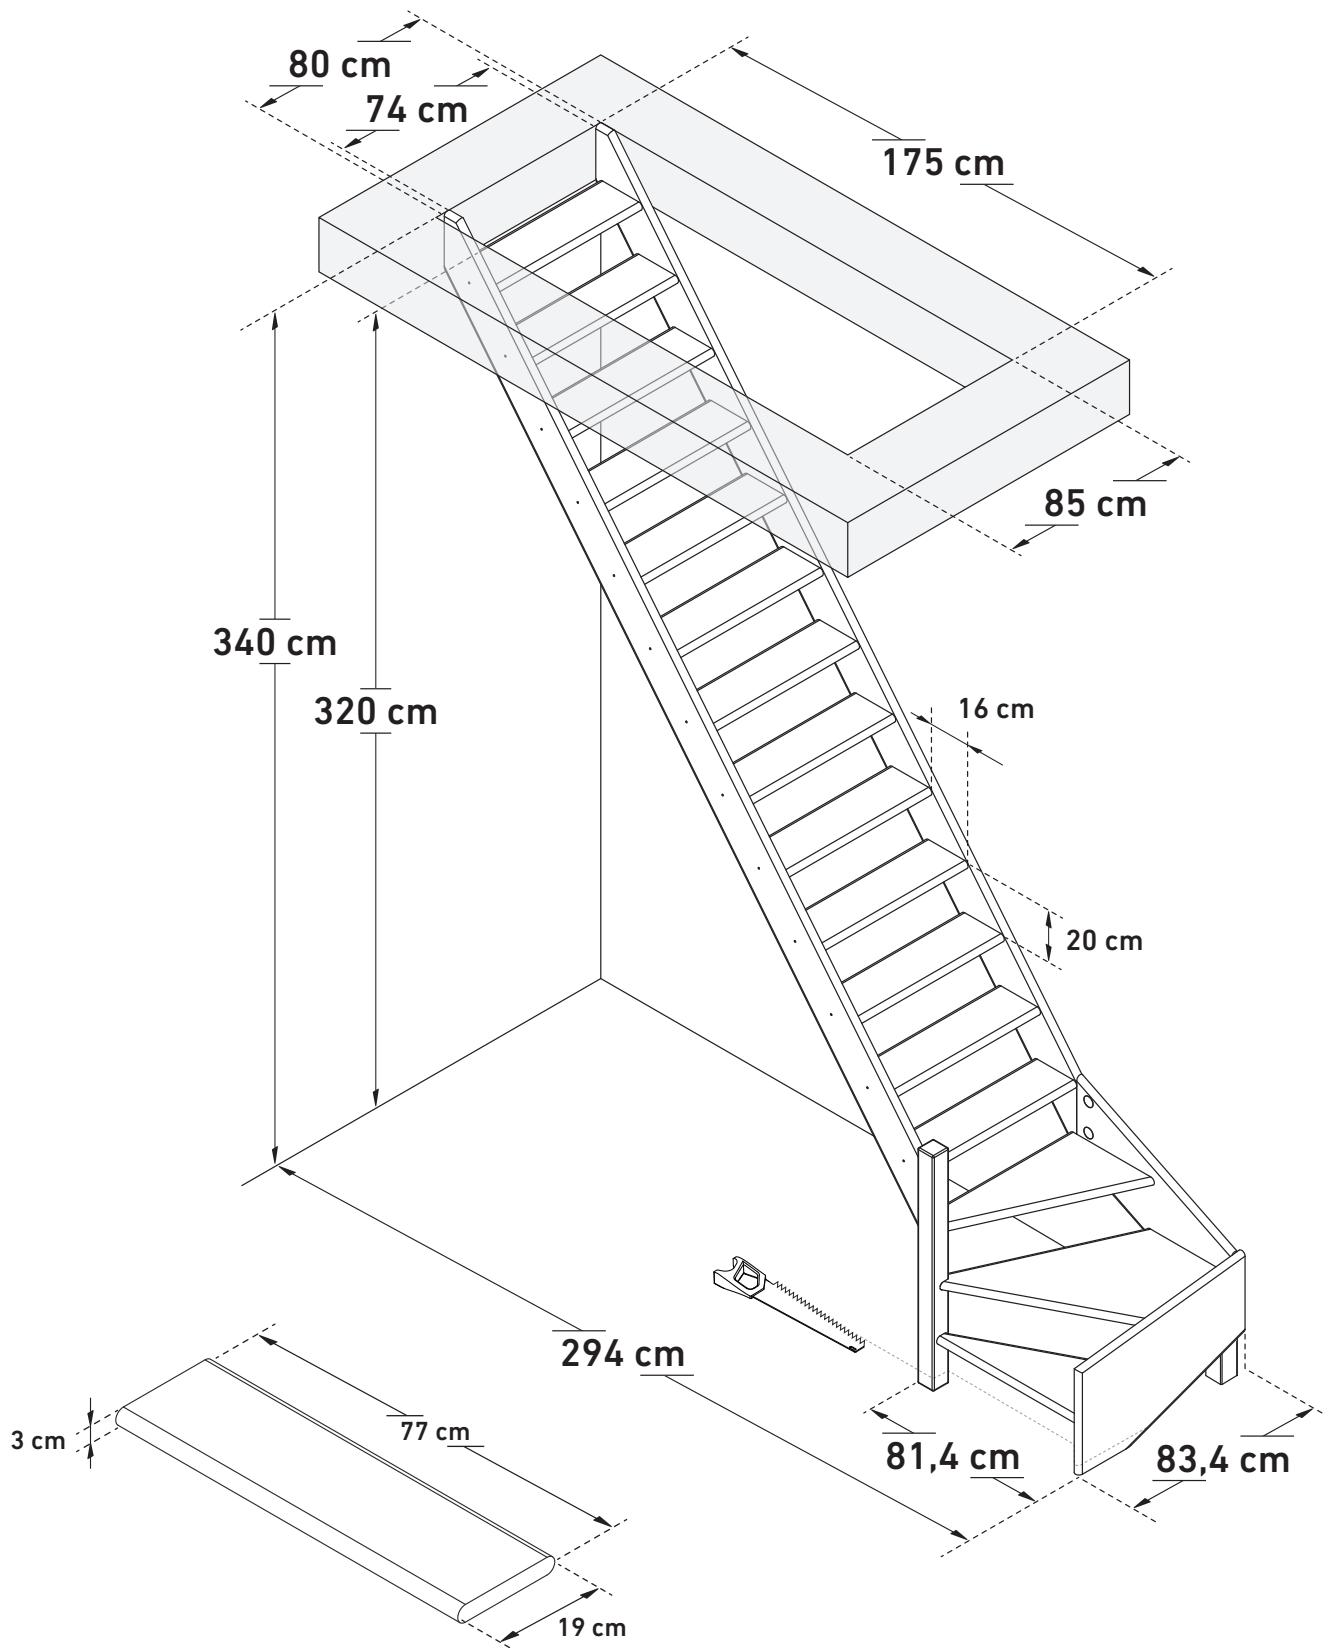

DIMENSIONS

COTTAGE LARGE

(1/4 TURN DOWN LEFT)

24011650

Space saving
51,34°

Wall handrail
335 cm

Max. total weight*
150 kg

www.sogem-sa.com

*Maximum total weight recommended by manufacturer

DIMENSIONS

COTTAGE LARGE

(1/4 TURN DOWN LEFT, BULLNOSE STEP)

24011650

Space saving
51,34°

Wall handrail
335 cm

Max. total weight*
150 kg

www.sogem-sa.com

*Maximum total weight recommended by manufacturer

DIMENSIONS

COTTAGE LARGE

(1/4 TURN UP LEFT)

24011650

Space saving
51,34°

Wall handrail
335 cm

Max. total weight*
150 kg

www.sogem-sa.com

*Maximum total weight recommended by manufacturer

DIMENSIONS

COTTAGE LARGE

(1/4 TURN UP LEFT, BULLNOSE STEP)

24011650

Space saving
51,34°