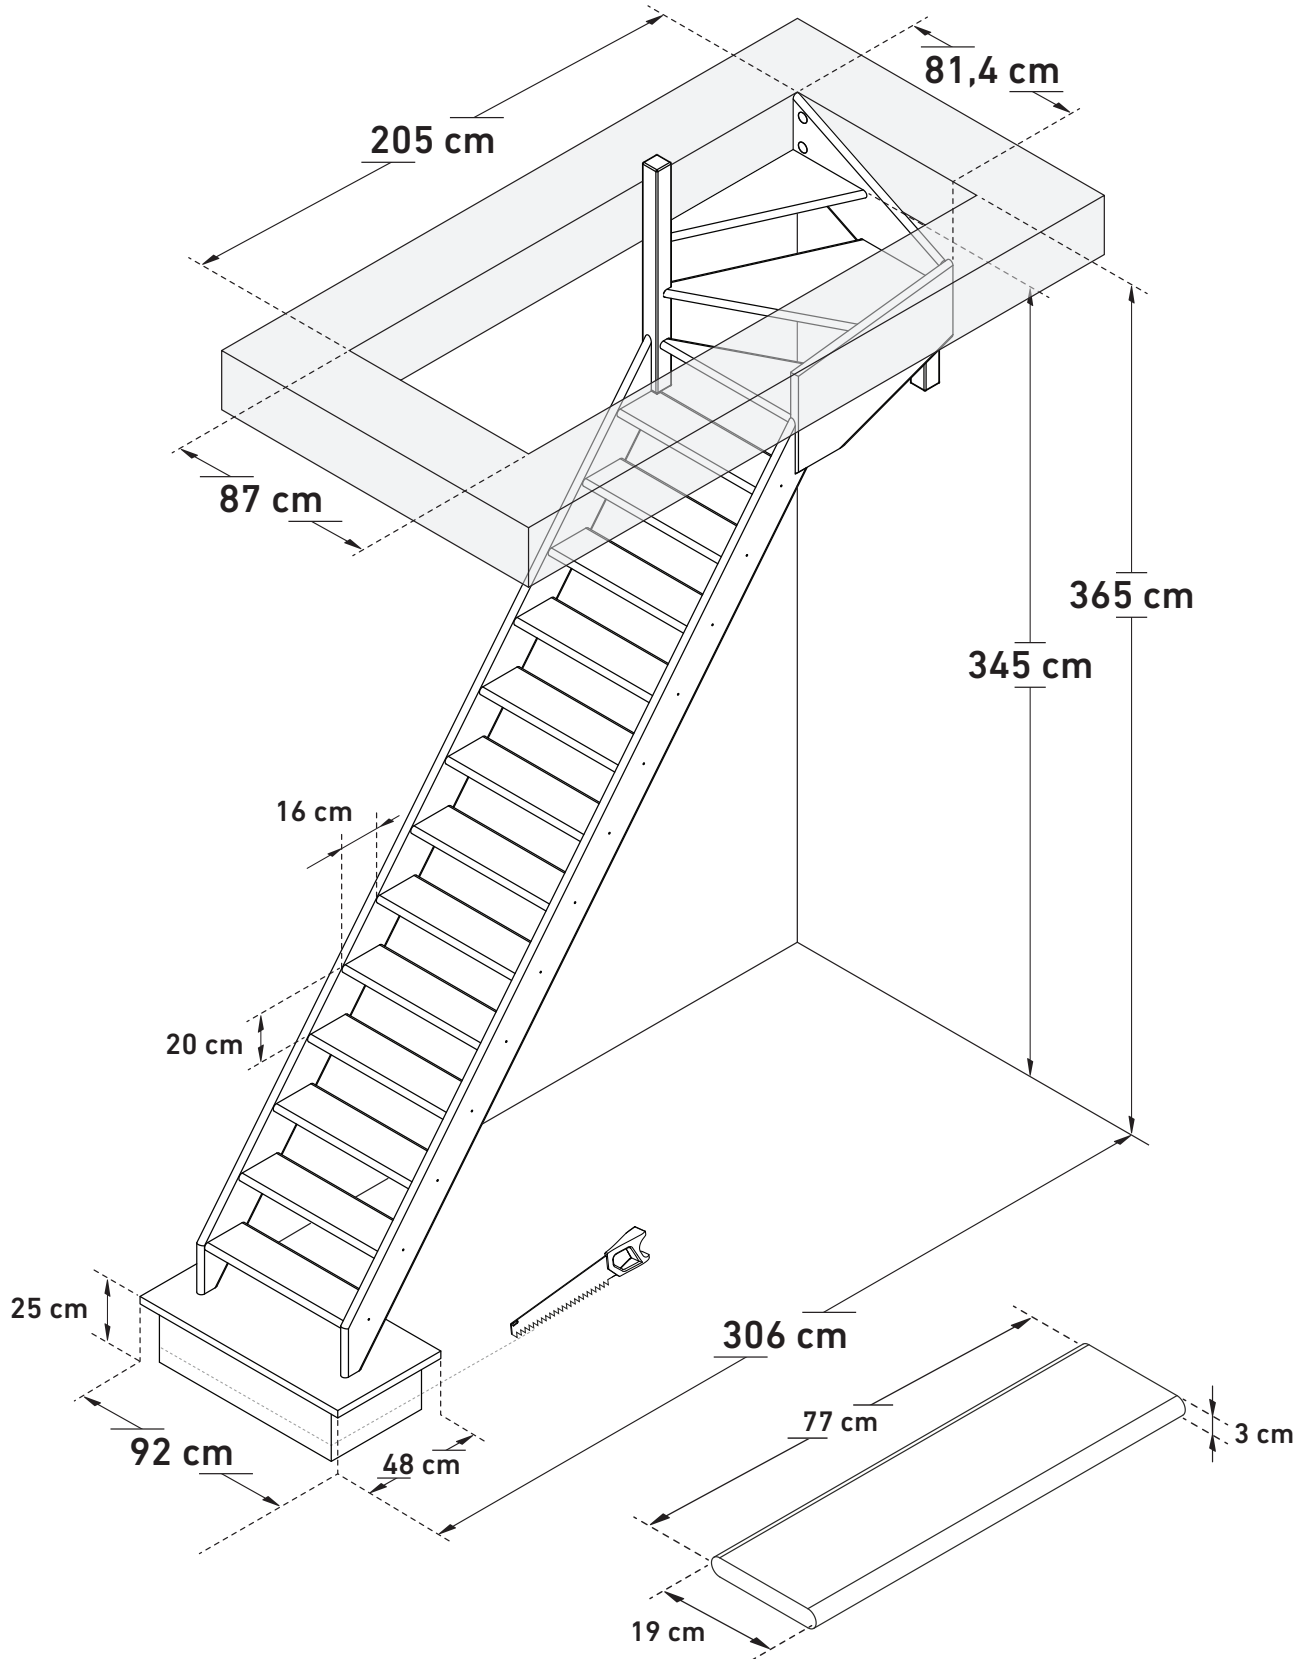

*Maximum total weight recommended by manufacturer

DIMENSIONS

COTTAGE LARGE

(1/4 TURN DOWN LEFT, BULLNOSE STEP)

24011650

Space saving
51,34°

Wall handrail
335 cm

Max. total weight*
150 kg

www.sogem-sa.com

*Maximum total weight recommended by manufacturer

DIMENSIONS

COTTAGE LARGE

(1/4 TURN UP LEFT)

24011650

Space saving
51,34°

Wall handrail
335 cm

Max. total weight*
150 kg

www.sogem-sa.com

*Maximum total weight recommended by manufacturer

DIMENSIONS

COTTAGE LARGE

(1/4 TURN UP LEFT, BULLNOSE STEP)

24011650

Space saving
51,34°

Wall handrail
360 cm

Max. total weight*
150 kg

www.sogem-sa.com

*Maximum total weight recommended by manufacturer