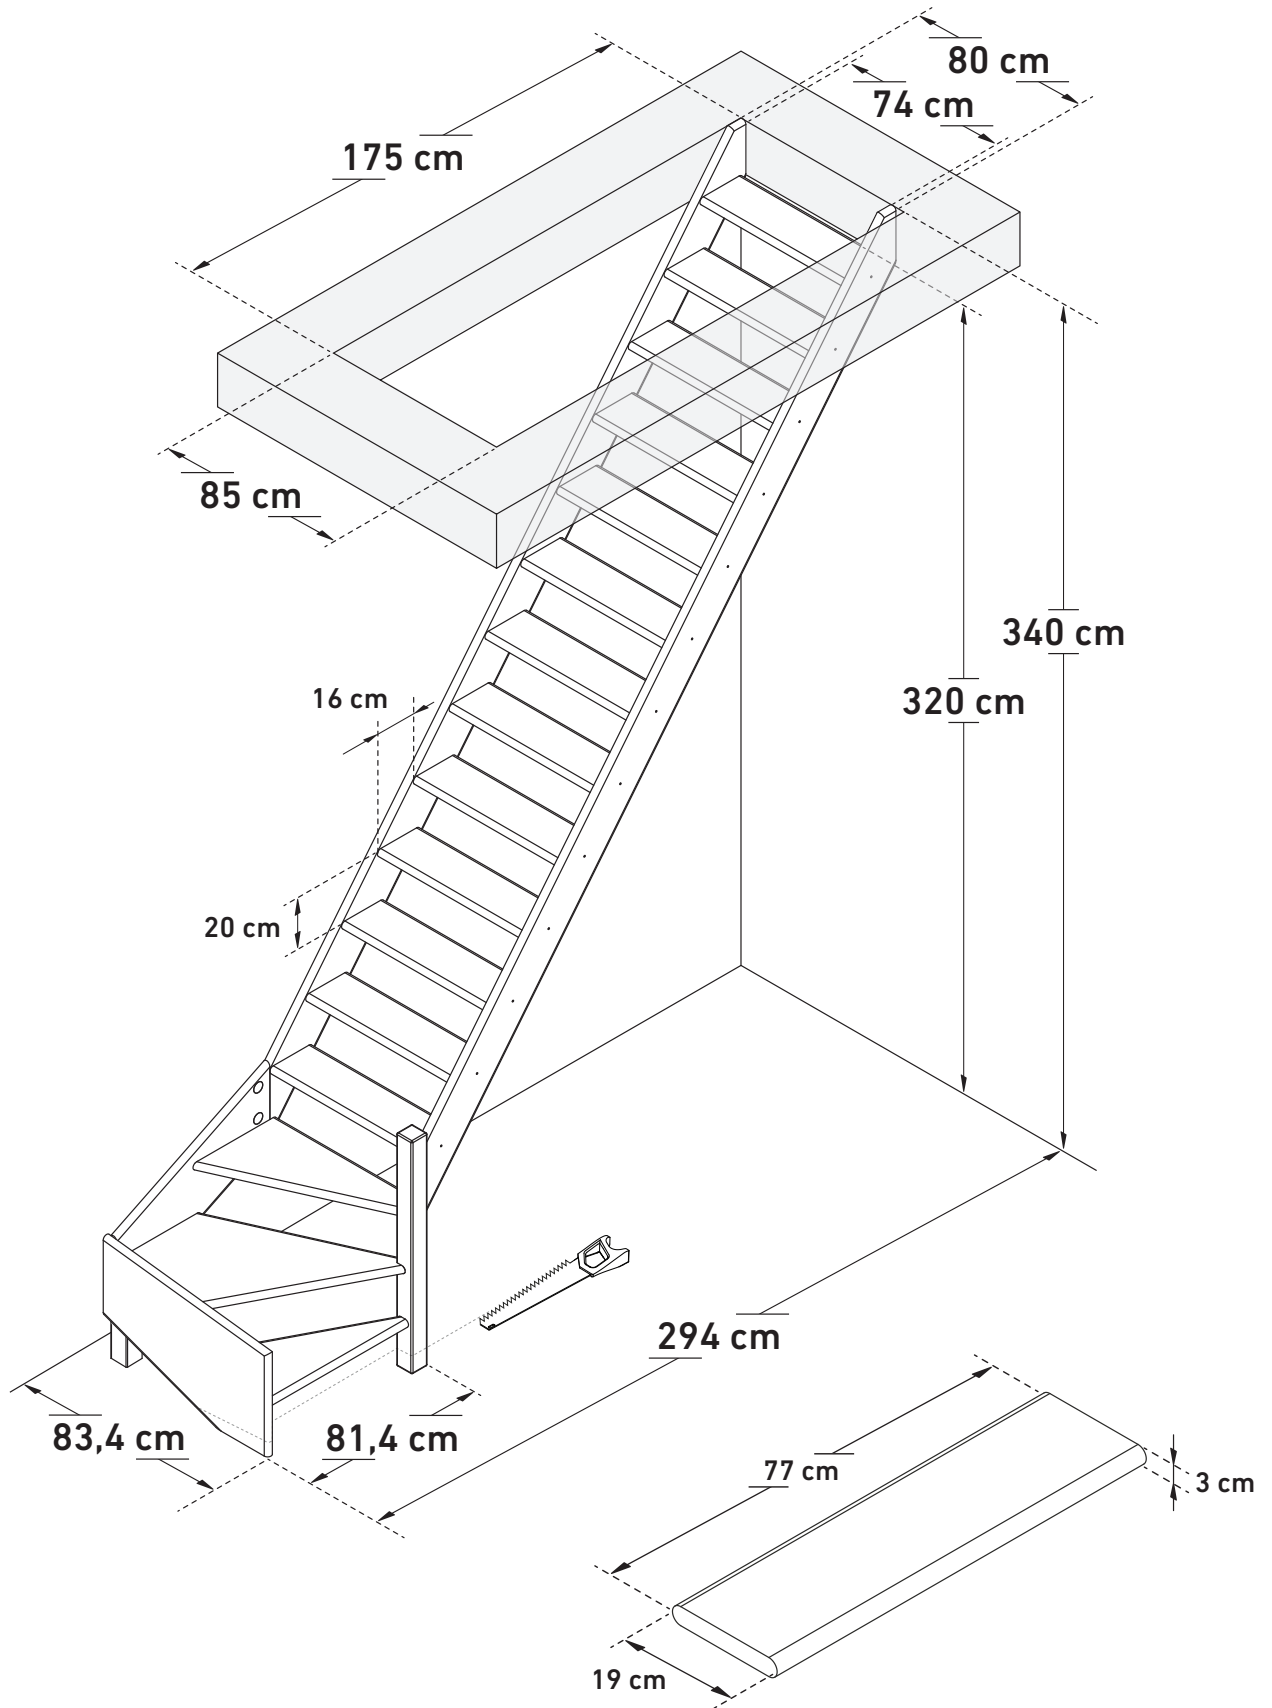

DIMENSIONS

COTTAGE LARGE

(1/4 TURN DOWN RIGHT)

24011650

Space saving
51,34°

Wall handrail
335 cm

Max. total weight*
150 kg

www.sogem-sa.com

*Maximum total weight recommended by manufacturer

DIMENSIONS

COTTAGE LARGE

(1/4 TURN DOWN RIGHT, BULLNOSE STEP)

24011650

Space saving
51,34°

Wall handrail
335 cm

Max. total weight*
150 kg

www.sogem-sa.com

*Maximum total weight recommended by manufacturer

DIMENSIONS

COTTAGE LARGE

(1/4 TURN UP RIGHT)

24011650

Space saving
51,34°

Wall handrail
335 cm

Max. total weight*
150 kg

www.sogem-sa.com

*Maximum total weight recommended by manufacturer

DIMENSIONS

COTTAGE LARGE

(1/4 TURN UP RIGHT, BULLNOSE STEP)

24011650

Space saving
51,34°