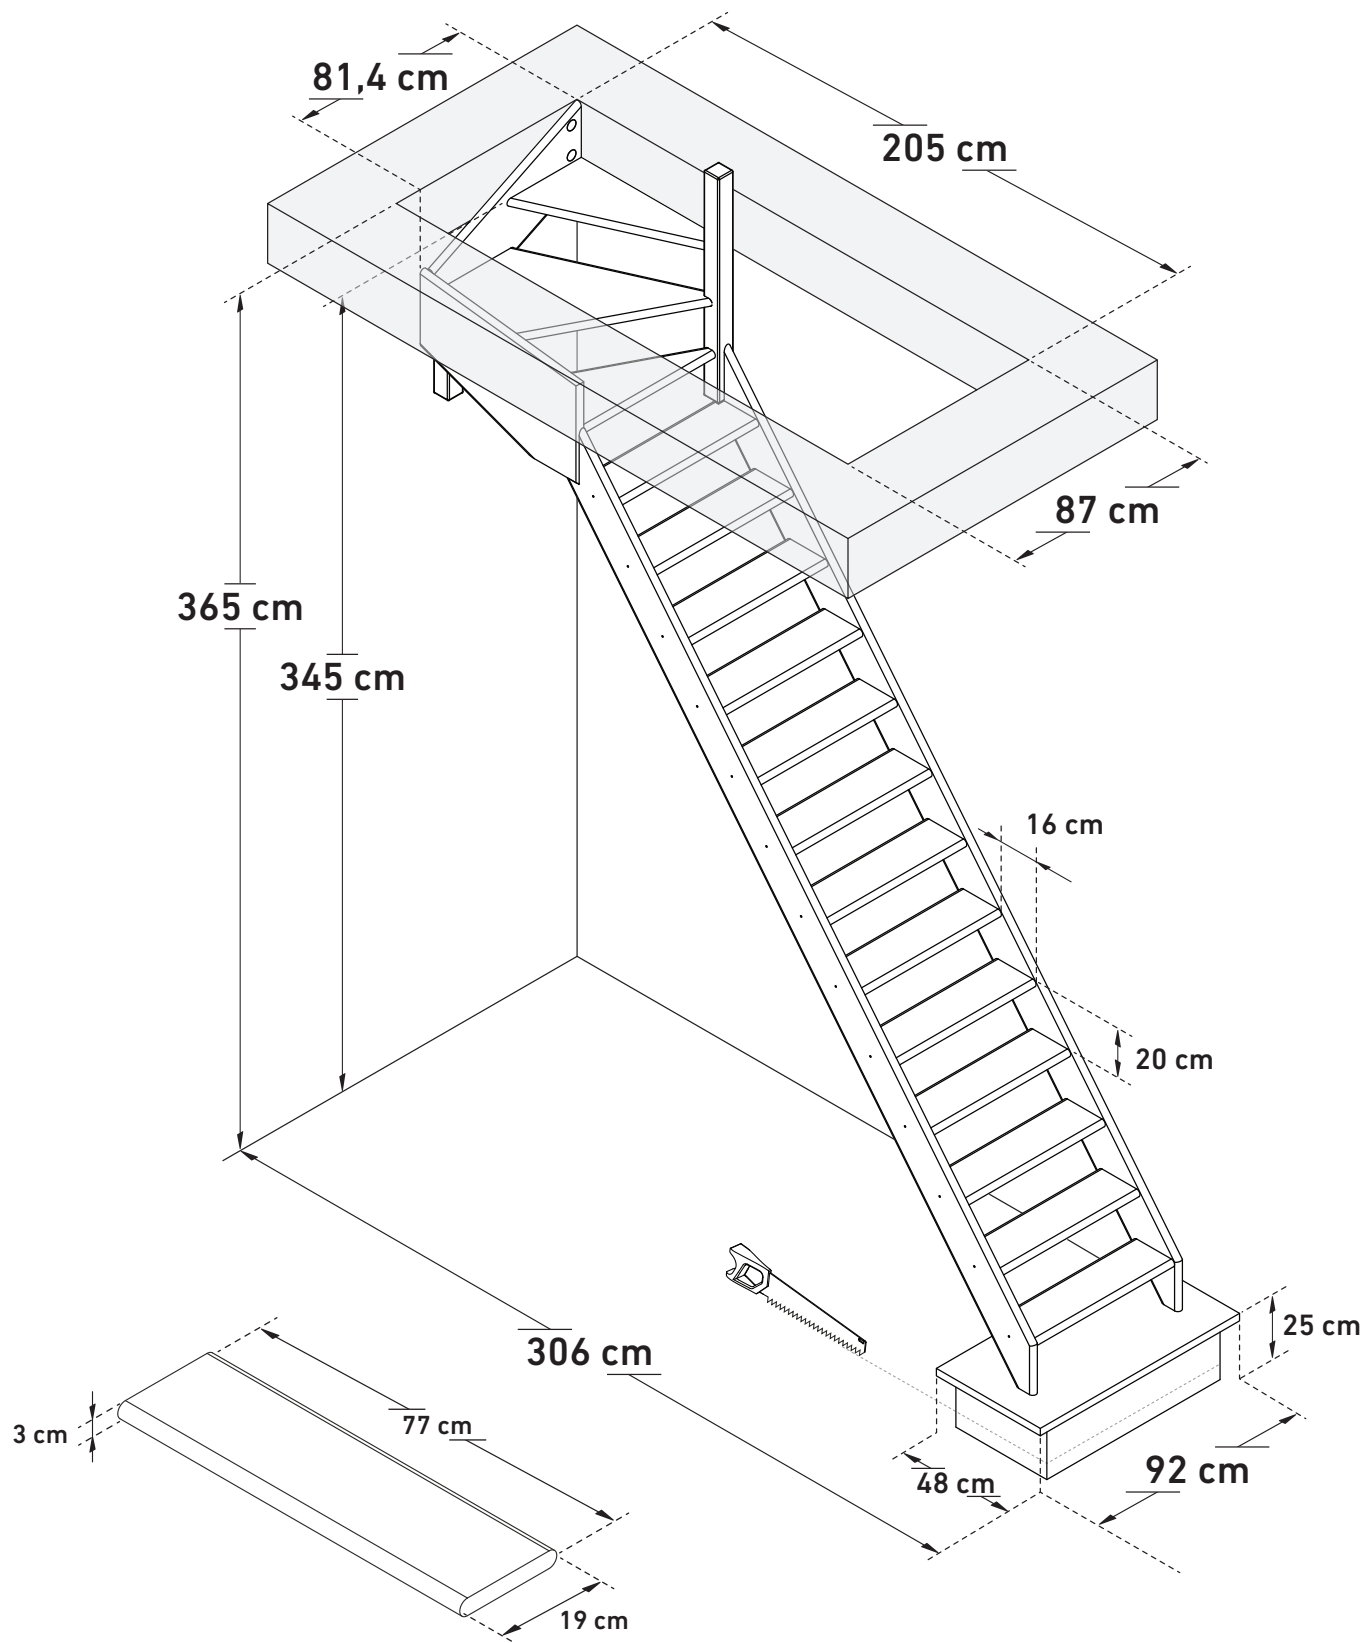

*Maximum total weight recommended by manufacturer

DIMENSIONS

COTTAGE LARGE

(1/4 TURN DOWN RIGHT, BULLNOSE STEP)

24011650

Space saving
51,34°

Wall handrail
335 cm

Max. total weight*
150 kg

www.sogem-sa.com

*Maximum total weight recommended by manufacturer

DIMENSIONS

COTTAGE LARGE

(1/4 TURN UP RIGHT)

24011650

Space saving
51,34°

Wall handrail
335 cm

Max. total weight*
150 kg

www.sogem-sa.com

*Maximum total weight recommended by manufacturer

DIMENSIONS

COTTAGE LARGE

(1/4 TURN UP RIGHT, BULLNOSE STEP)

24011650

Space saving
51,34°

Wall handrail
360 cm

Max. total weight*
150 kg

www.sogem-sa.com

*Maximum total weight recommended by manufacturer