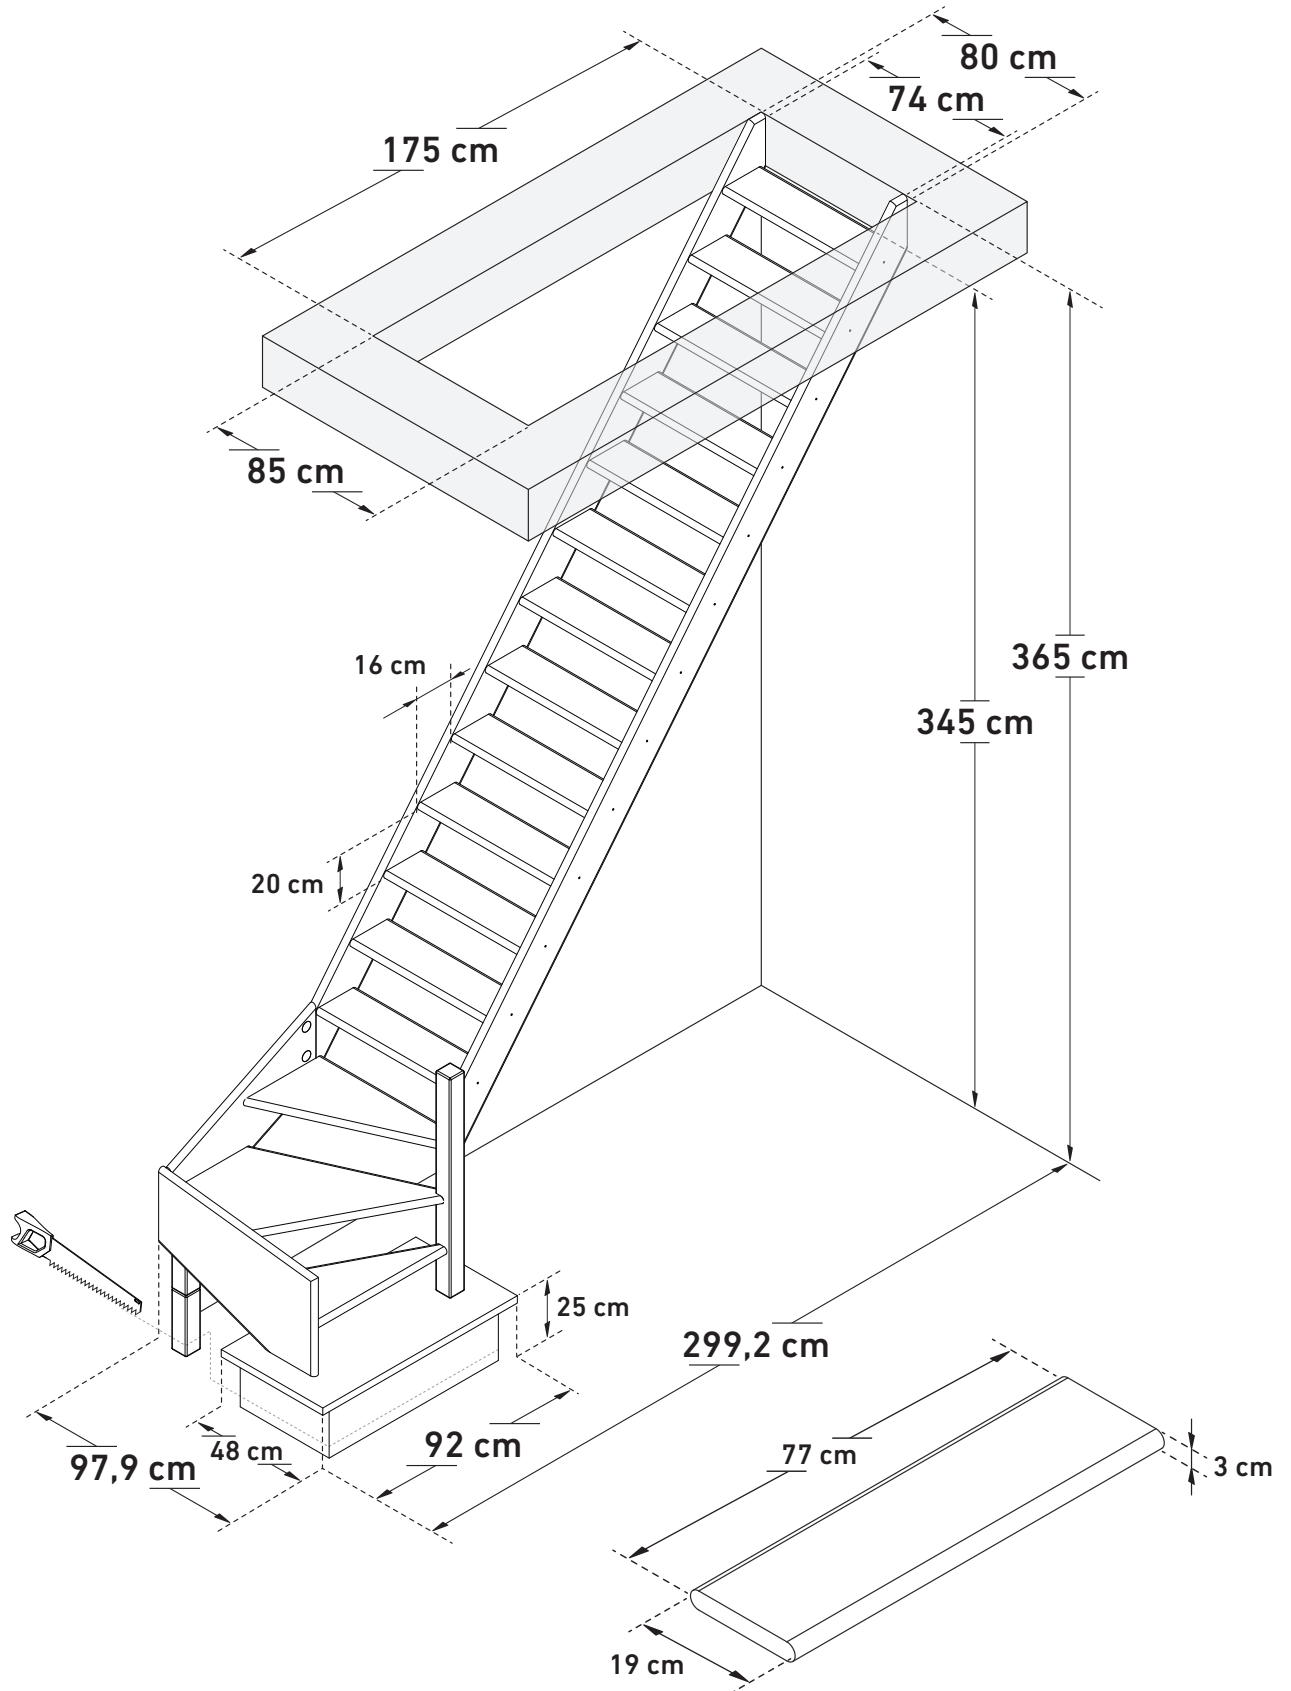

DIMENSIONS

COTTAGE LARGE

(1/4 TURN DOWN RIGHT)

24011650

Space saving
51,34°

Wall handrail
335 cm

Max. total weight*
150 kg

www.sogem-sa.com

*Maximum total weight recommended by manufacturer

DIMENSIONS

COTTAGE LARGE

(1/4 TURN DOWN RIGHT, BULLNOSE STEP)

24011650

Space saving
51,34°

Wall handrail
335 cm

Max. total weight*
150 kg

www.sogem-sa.com

*Maximum total weight recommended by manufacturer

DIMENSIONS

COTTAGE LARGE

(1/4 TURN UP RIGHT)

24011650

Space saving
51,34°

Wall handrail
335 cm

Max. total weight*
150 kg

www.sogem-sa.com

*Maximum total weight recommended by manufacturer

DIMENSIONS

COTTAGE LARGE

(1/4 TURN UP RIGHT, BULLNOSE STEP)

24011650

Space saving
51,34°