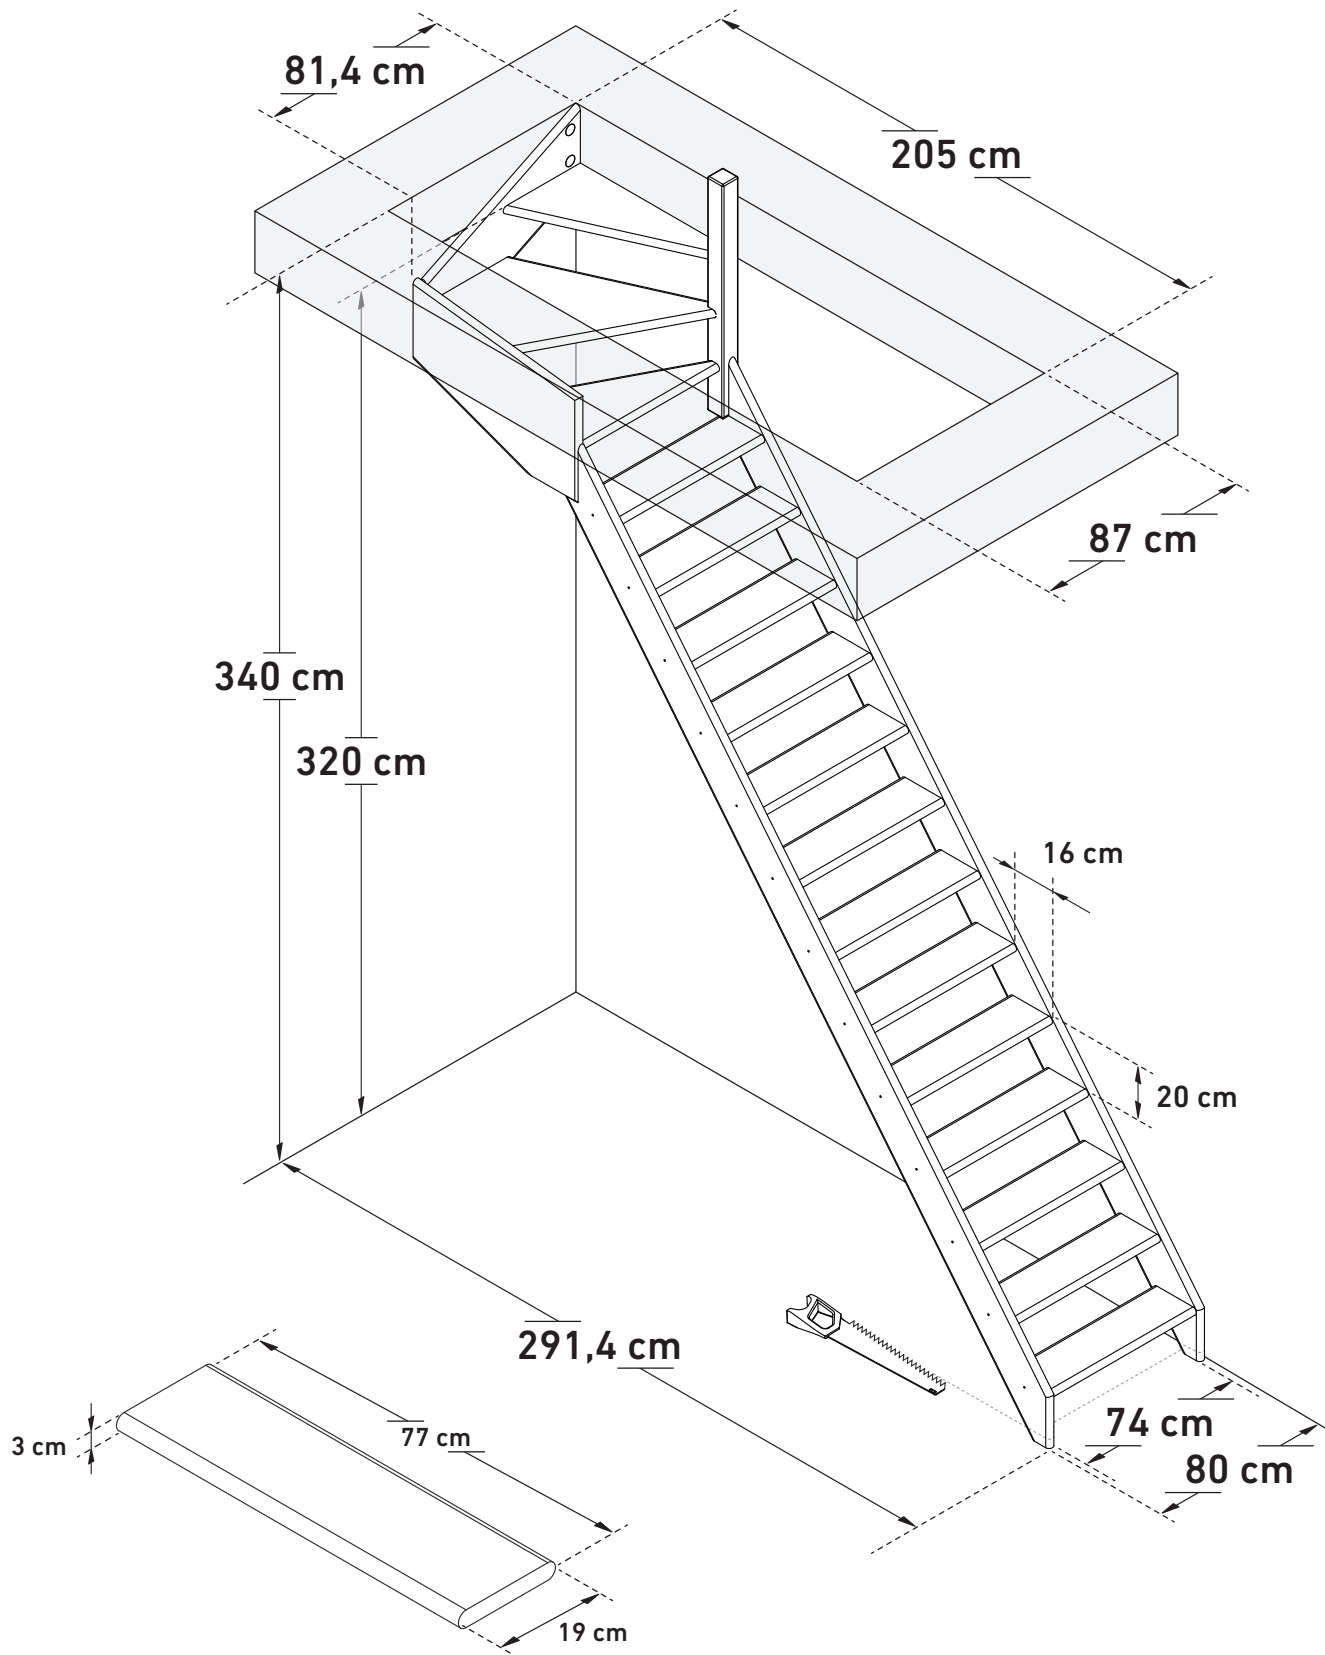

DIMENSIONS

COTTAGE LARGE

(1/4 TURN DOWN RIGHT)

24011650

Space saving
51,34°

Wall handrail
335 cm

Max. total weight*
150 kg

www.sogem-sa.com

*Maximum total weight recommended by manufacturer

DIMENSIONS

COTTAGE LARGE

(1/4 TURN DOWN RIGHT, BULLNOSE STEP)

24011650

Space saving
51,34°

Wall handrail
335 cm

Max. total weight*
150 kg

www.sogem-sa.com

*Maximum total weight recommended by manufacturer

DIMENSIONS

COTTAGE LARGE

(1/4 TURN UP RIGHT)

24011650

Space saving
51,34°

Wall handrail
335 cm

Max. total weight*
150 kg

www.sogem-sa.com

*Maximum total weight recommended by manufacturer

DIMENSIONS

COTTAGE LARGE

(1/4 TURN UP RIGHT, BULLNOSE STEP)

24011650

Space saving
51,34°