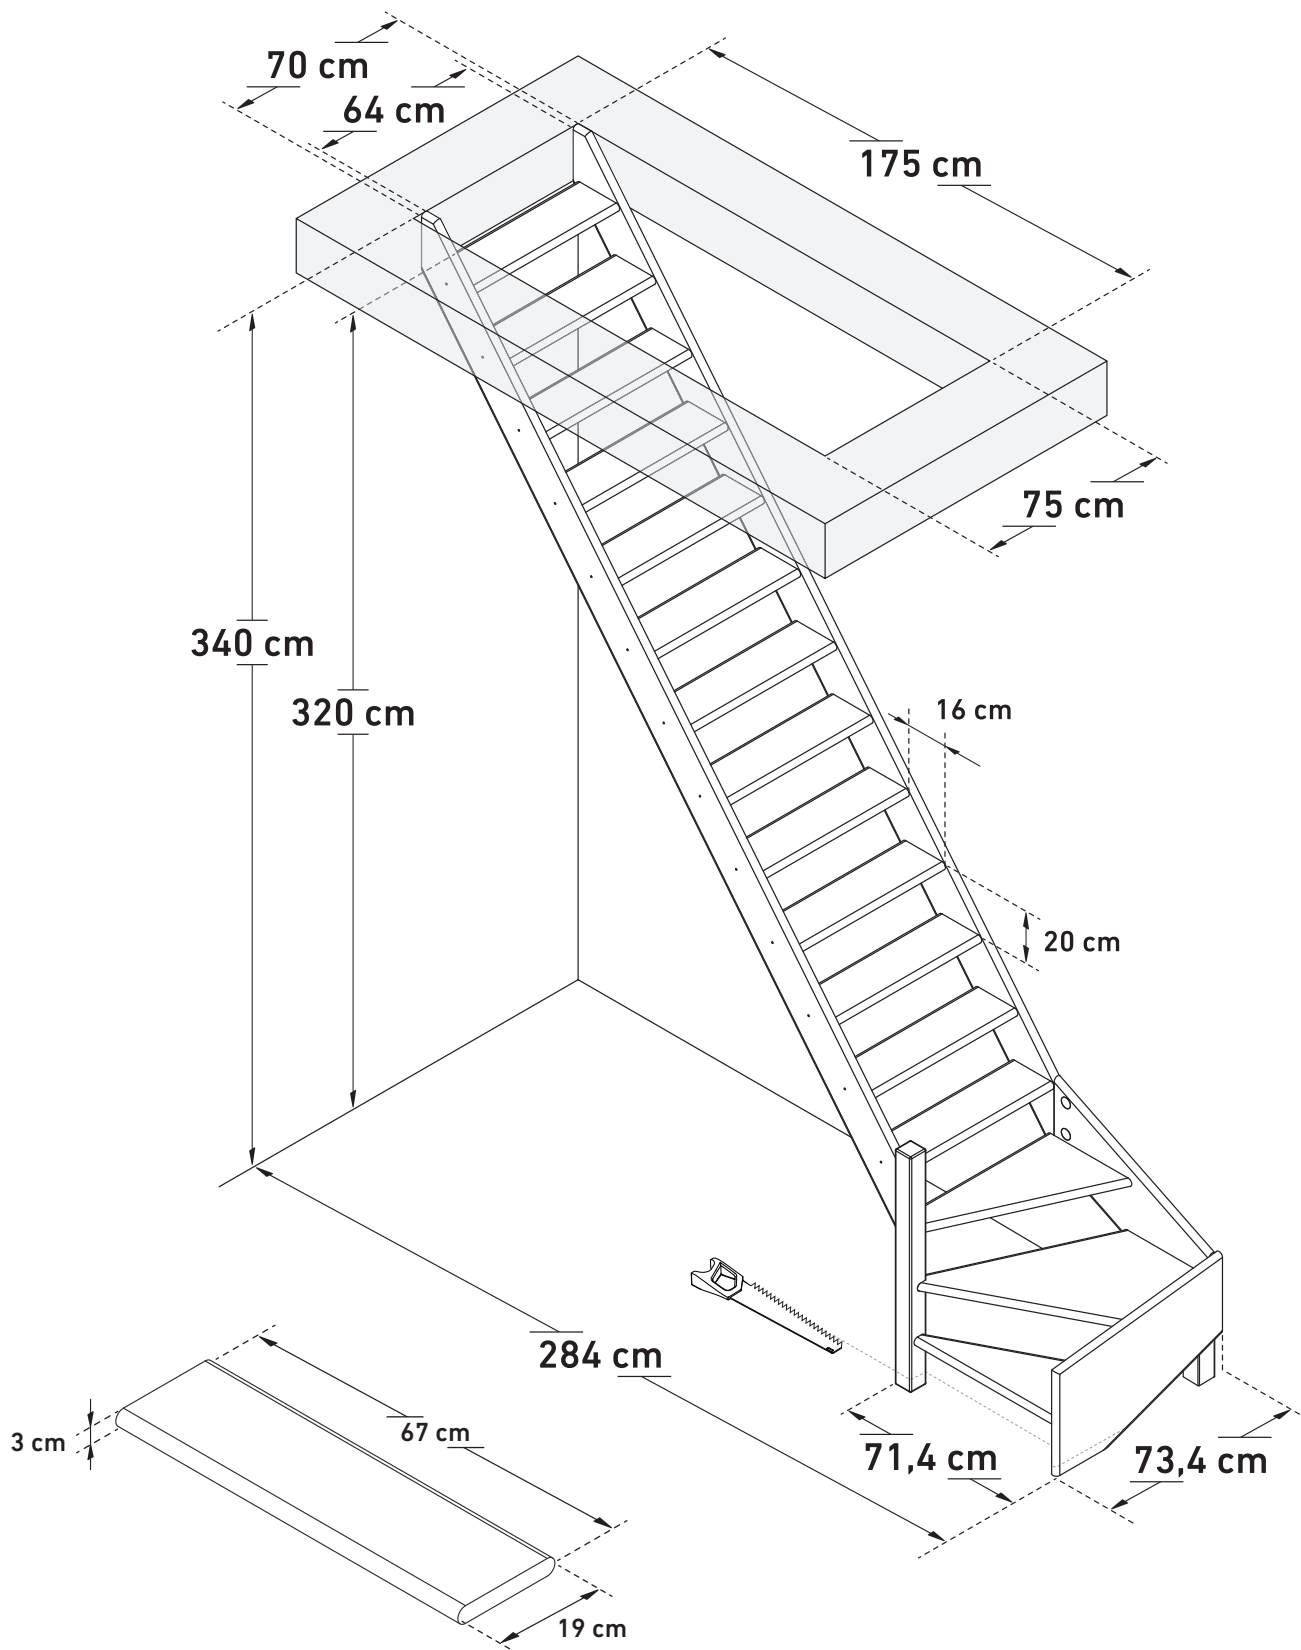

DIMENSIONS

COTTAGE MEDIUM

(1/4 TURN DOWN LEFT)

24011650

Space saving
51,34°

Wall handrail
335 cm

Max. total weight*
150 kg

www.sogem-sa.com

*Maximum total weight recommended by manufacturer

DIMENSIONS

COTTAGE MEDIUM

(1/4 TURN DOWN LEFT, BULLNOSE STEP)

24011650

Space saving
51,34°

Wall handrail
335 cm

Max. total weight*
150 kg

www.sogem-sa.com

*Maximum total weight recommended by manufacturer

DIMENSIONS

COTTAGE MEDIUM

(¼ TURN UP LEFT)

SOGEM

24011650

Space saving
51,34°

24011650

Space saving
51,34°

Wall handrail
360 cm

Max. total weight*
150 kg

www.sogem-sa.com

*Maximum total weight recommended by manufacturer