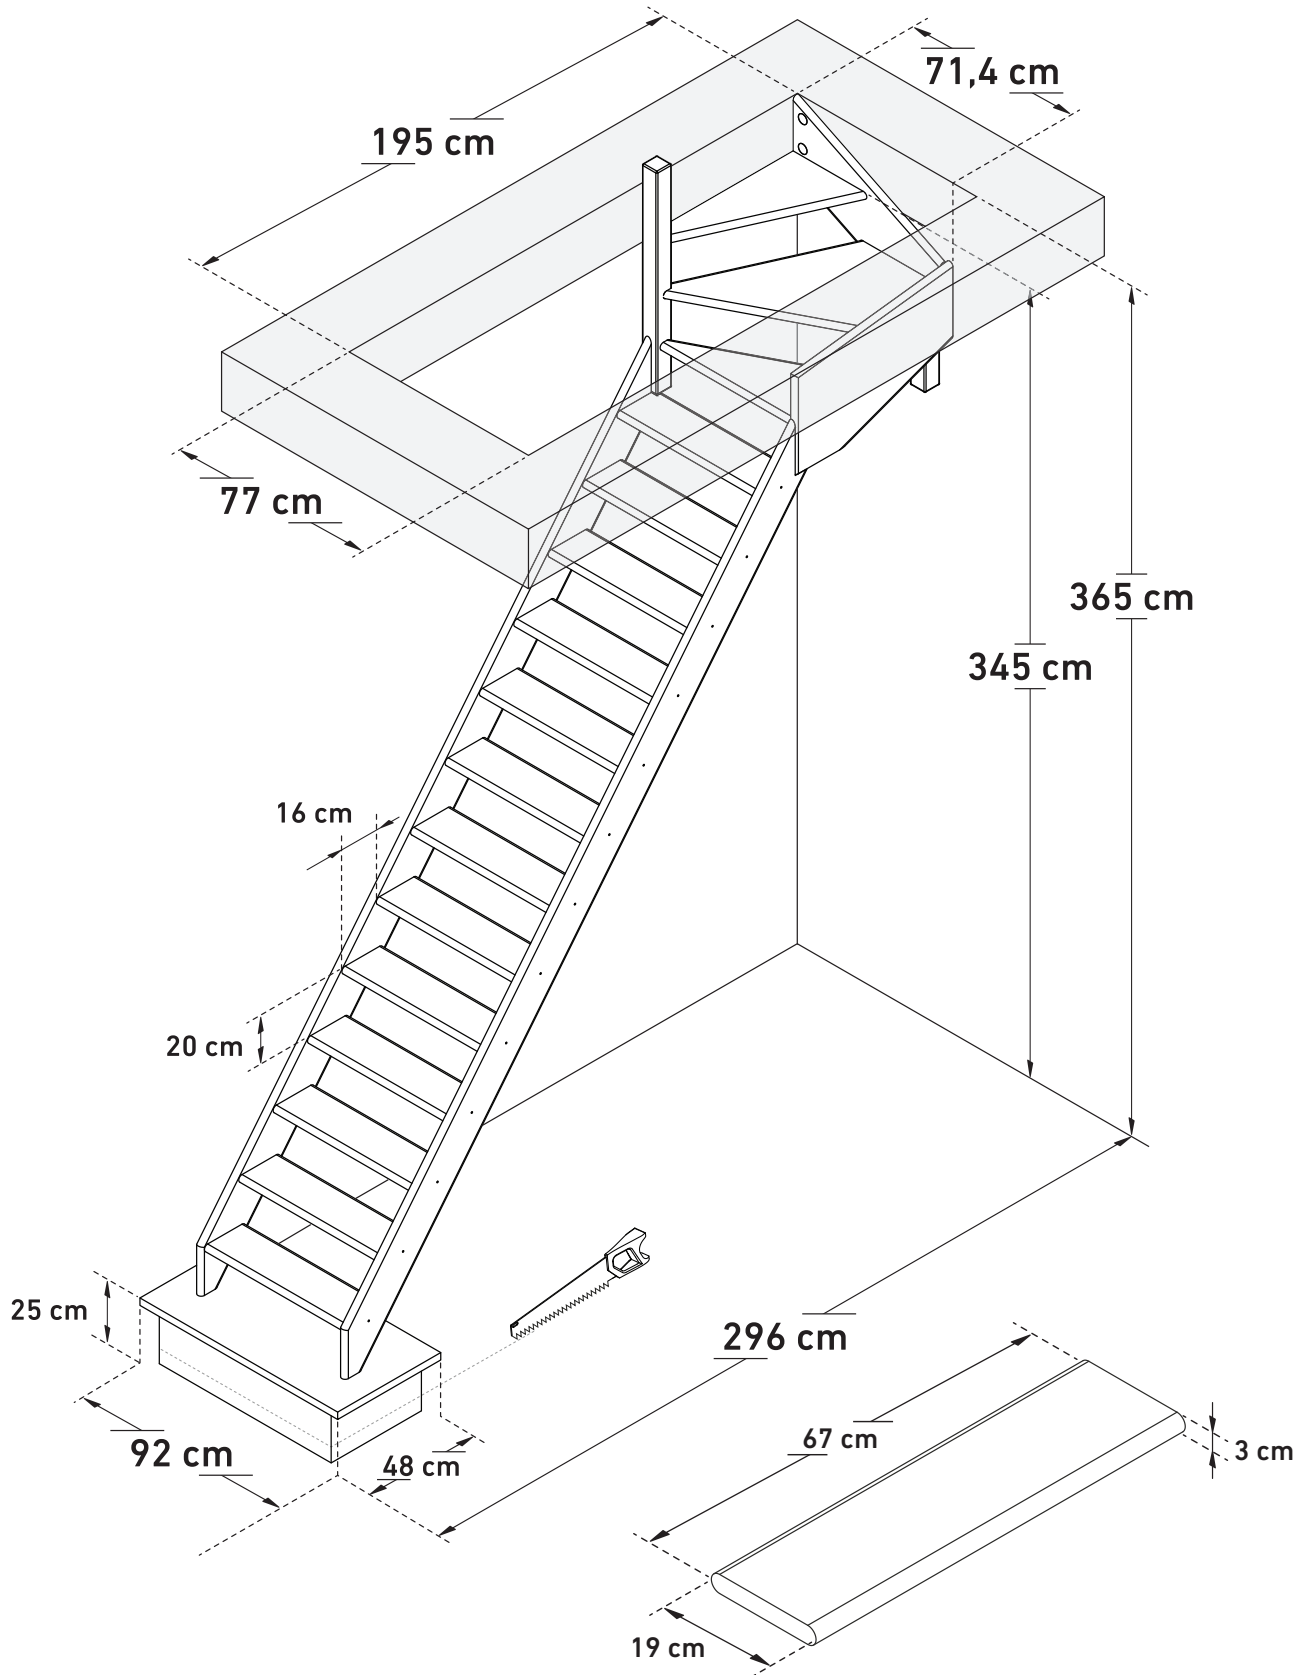

DIMENSIONS

COTTAGE MEDIUM

(1/4 TURN DOWN LEFT)

24011650

Space saving
51,34°

Wall handrail
335 cm

Max. total weight*
150 kg

www.sogem-sa.com

*Maximum total weight recommended by manufacturer

DIMENSIONS

COTTAGE MEDIUM

(1/4 TURN DOWN LEFT, BULLNOSE STEP)

24011650

Space saving
51,34°

Wall handrail
335 cm

Max. total weight*
150 kg

Wall handrail
335 cm

Max. total weight*
150 kg

www.sogem-sa.com

*Maximum total weight recommended by manufacturer

DIMENSIONS

COTTAGE MEDIUM

(¼ TURN UP LEFT, BULLNOSE STEP)

SOGEM

24011650

Space saving
51,34°

Wall handrail
360 cm

Max. total weight*
150 kg

www.sogem-sa.com

*Maximum total weight recommended by manufacturer