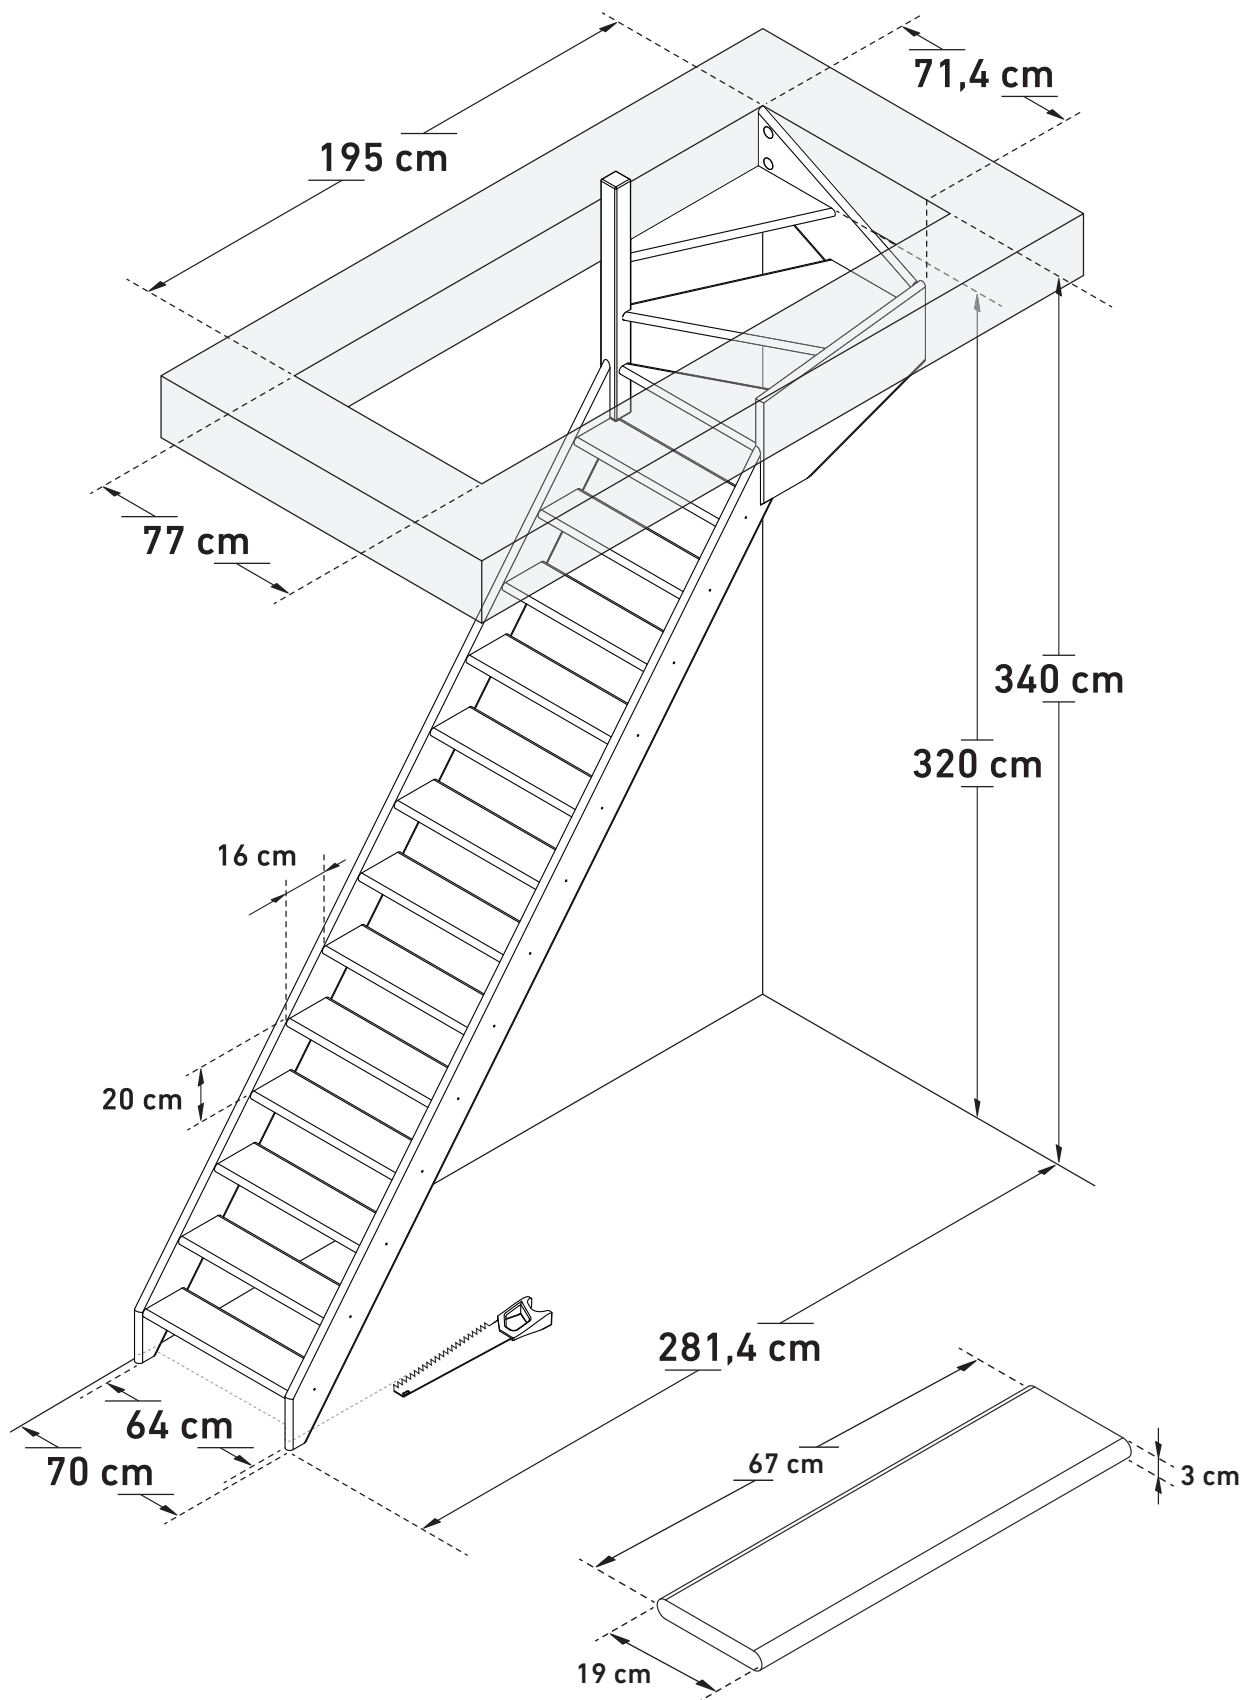

DIMENSIONS

COTTAGE MEDIUM

(1/4 TURN DOWN LEFT)

24011650

Space saving
51,34°

Wall handrail
335 cm

Max. total weight*
150 kg

www.sogem-sa.com

*Maximum total weight recommended by manufacturer

DIMENSIONS

COTTAGE MEDIUM

(1/4 TURN DOWN LEFT, BULLNOSE STEP)

24011650

Space saving
51,34°

Wall handrail
335 cm

Max. total weight*
150 kg

www.sogem-sa.com

*Maximum total weight recommended by manufacturer

DIMENSIONS

COTTAGE MEDIUM

(¼ TURN UP LEFT)

SOGEM

24011650

Space saving
51,34°

24011650

Space saving
51,34°

Wall handrail
360 cm

Max. total weight*
150 kg

www.sogem-sa.com

*Maximum total weight recommended by manufacturer