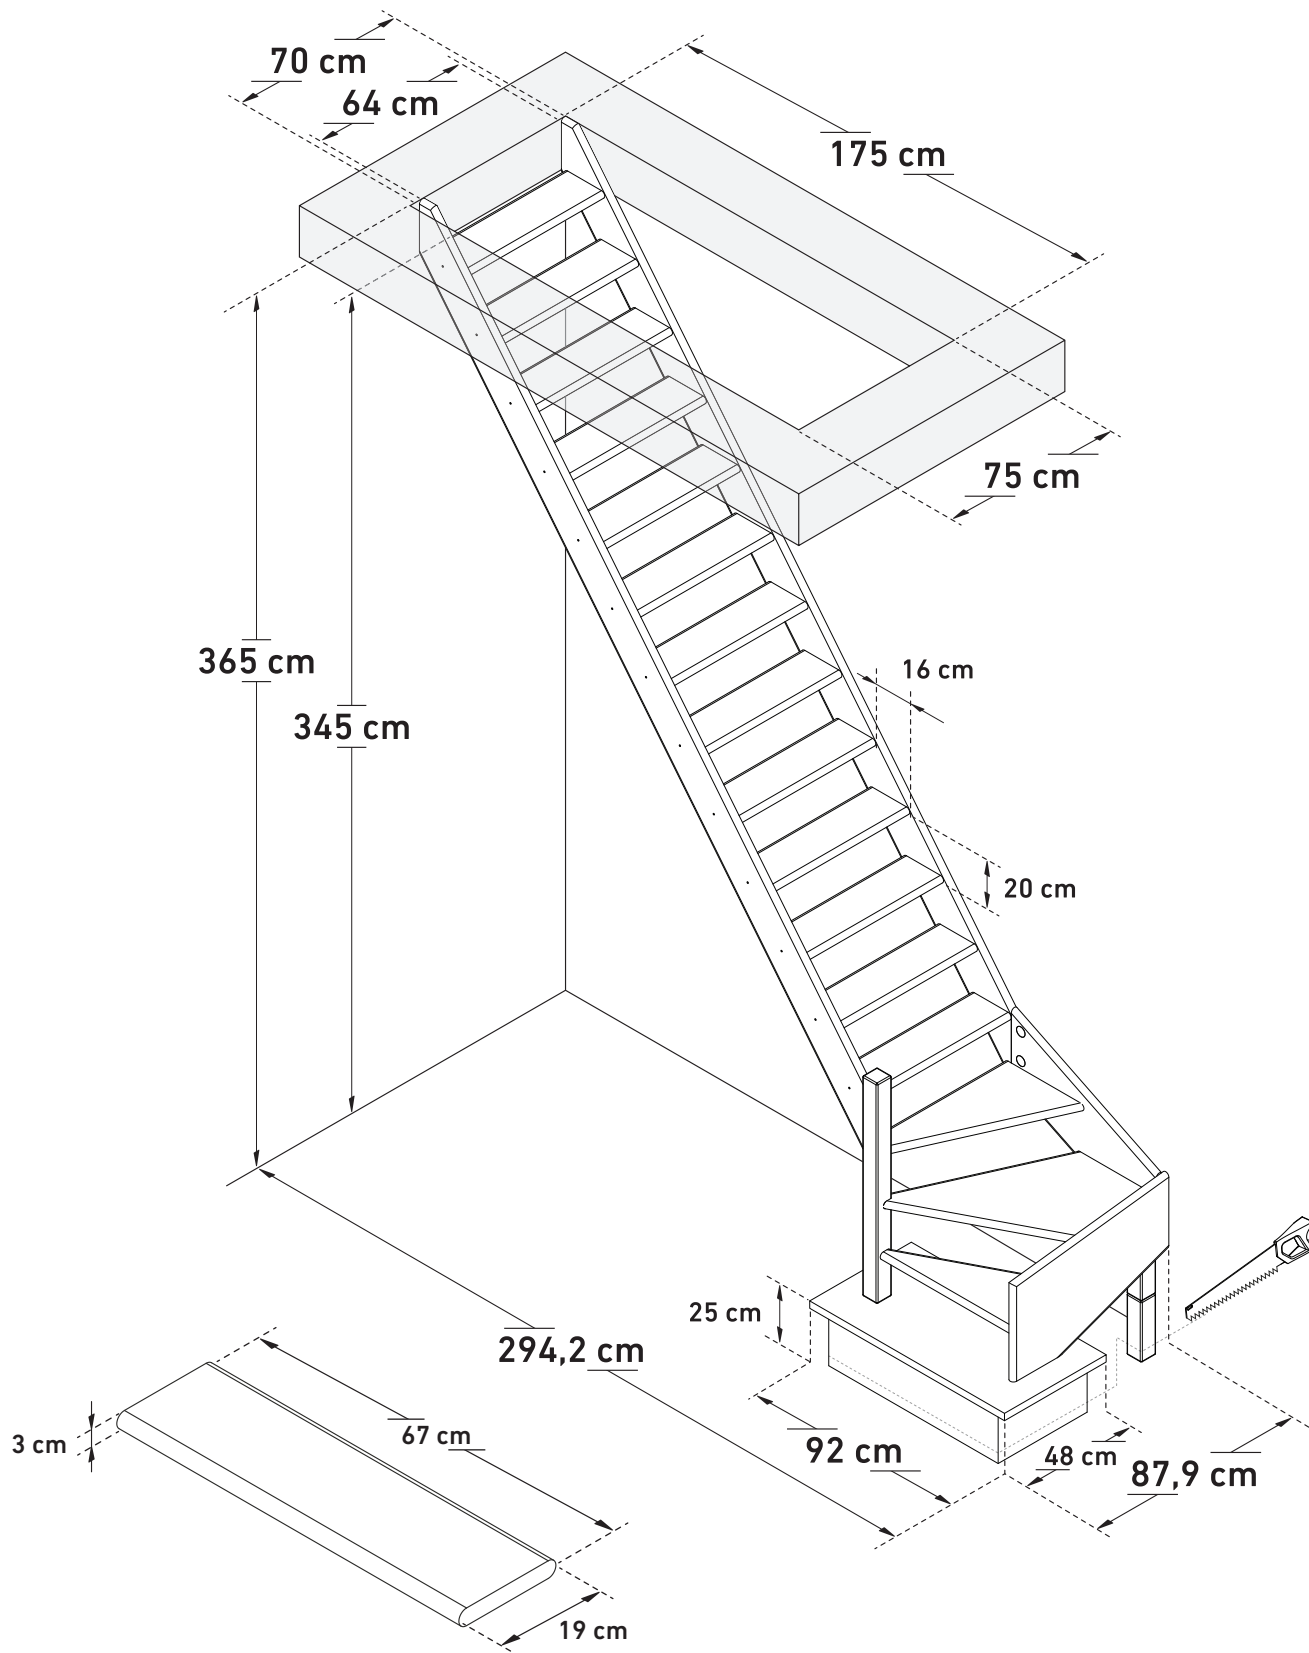

DIMENSIONS

COTTAGE MEDIUM

(1/4 TURN DOWN LEFT)

24011650

Space saving
51,34°

Wall handrail
335 cm

Max. total weight*
150 kg

www.sogem-sa.com

*Maximum total weight recommended by manufacturer

DIMENSIONS

COTTAGE MEDIUM

(1/4 TURN DOWN LEFT, BULLNOSE STEP)

24011650

Space saving
51,34°

Wall handrail
335 cm

Max. total weight*
150 kg

www.sogem-sa.com

*Maximum total weight recommended by manufacturer

DIMENSIONS

COTTAGE MEDIUM

(¼ TURN UP LEFT)

SOGEM

24011650

Space saving
51,34°

24011650

Space saving
51,34°

Wall handrail
360 cm

Max. total weight*
150 kg

www.sogem-sa.com

*Maximum total weight recommended by manufacturer