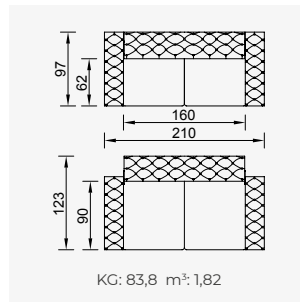

floransa

- Bed feature (CSS Mechanism)
- Extended seats in depth (CSS Mechanism)
- 35 density high-resilient seat foam
- Frame strengthened with ply-Wooden (10 year warranty compliance with European norms)
- Seating height 41 cm
- Sofa height 78 cm

Wooden Based Color

2 Sofa