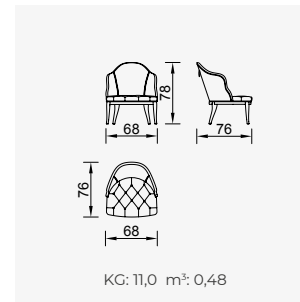

Vals Armchair (With Handle)