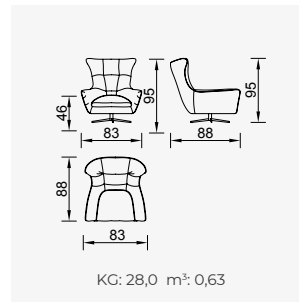

Maserati Armchair (Wooden)