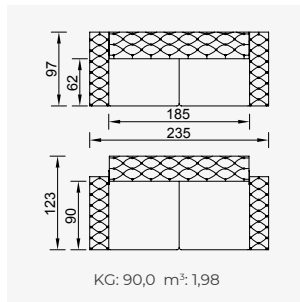

floransa

- Bed feature (CSS Mechanism)
- Extended seats in depth (CSS Mechanism)
- 35 density high-resilient seat foam
- Frame strengthened with ply-Wooden (10 year warranty compliance with European norms)
- Seating height 41 cm
- Sofa height 78 cm

Wooden Based Color

3 Sofa