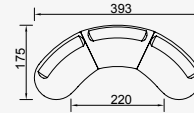

bon bon

- 35 density HR session sponge + 32 density Flexi session foam
- Being a bed feature (DSS mechanism)
- Deepening session (DSS mechanism)
- Plywood Frame (European Standard-10 years warranty)
- Option possibilities thanks to its modular structure
- Seat height 42 cm
- Seat height 80 cm

Long Sofa

Large Sofa

Bon Bon Armchair

Boboli Armchair

OPTION 25

KG: 44,0 m²: 1,61

OPTION 1

KG: 85,2 m²: 3,22

OPTION 2

KG: 122,3 m²: 4,33

OPTION 3

KG: 126,7 m²: 4,70

OPTION 8

KG: 168,2 m²: 6,18

OPTION 11

KG: 205,3 m²: 7,29