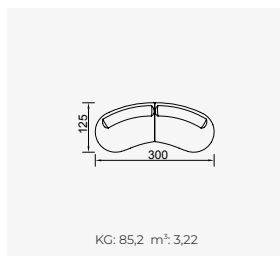

bon bon

- 35 density HR session sponge + 32 density Flexi session foam
- Being a bed feature (DSS mechanism)
- Deepening session (DSS mechanism)
- Plywood Frame (European Standard-10 years warranty)
- Option possibilities thanks to its modular structure
- Seat height 42 cm
- Seat height 80 cm

Long Sofa

Large Sofa

Bon Bon Armchair

Boboli Armchair

OPTION 25

KG: 44,0 m²: 1,61

OPTION 1

KG: 85,2 m²: 3,22

OPTION 2

KG: 122,3 m²: 4,33

OPTION 3

KG: 126,7 m²: 4,70

OPTION 8

KG: 168,2 m²: 6,18

OPTION 11

KG: 205,3 m²: 7,29