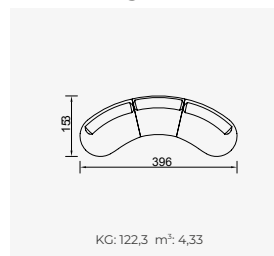

bon bon

- 35 density HR session sponge + 32 density Flexi session foam
- Being a bed feature (DSS mechanism)
- Deepening session (DSS mechanism)
- Plywood Frame (European Standard-10 years warranty)
- Option possibilities thanks to its modular structure
- Seat height 42 cm
- Seat height 80 cm

Long Sofa

Large Sofa

Bon Bon Armchair

Boboli Armchair

OPTION 25

KG: 44,0 m²: 1,61

OPTION 1

KG: 85,2 m²: 3,22

OPTION 2

KG: 122,3 m²: 4,33

OPTION 3

KG: 126,7 m²: 4,70

OPTION 8

KG: 168,2 m²: 6,18

OPTION 11

KG: 205,3 m²: 7,29