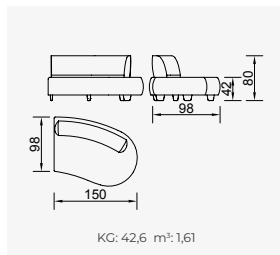

Curved Module (Right)