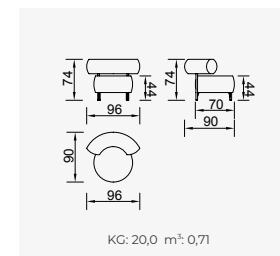

bon bon

- 35 density HR session sponge + 32 density Flexi session foam
- Being a bed feature (DSS mechanism)
- Deepening session (DSS mechanism)
- Plywood Frame (European Standard-10 years warranty)
- Option possibilities thanks to its modular structure
- Seat height 42 cm
- Seat height 80 cm

Long Sofa

Large Sofa

Bon Bon Armchair

Boboli Armchair

OPTION 25

KG: 44,0 m²: 1,61

OPTION 1

KG: 85,2 m²: 3,22