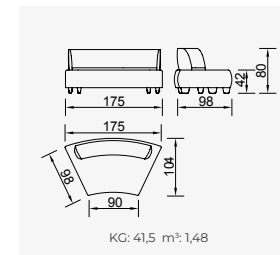

C Corner Module