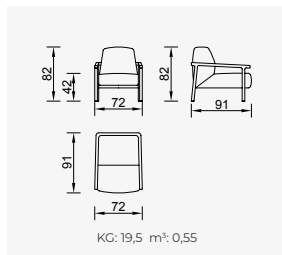

bon bon

- 35 density HR session sponge + 32 density Flexi session foam
- Being a bed feature (DSS mechanism)
- Deepening session (DSS mechanism)
- Plywood Frame (European Standard-10 years warranty)
- Option possibilities thanks to its modular structure
- Seat height 42 cm
- Seat height 80 cm

Long Sofa

Large Sofa

Bon Bon Armchair

Boboli Armchair

OPTION 25

KG: 44,0 m²: 1,61

OPTION 1

KG: 85,2 m²: 3,22

OPTION 2

KG: 122,3 m²: 4,33

OPTION 3

KG: 126,7 m²: 4,70

OPTION 8

KG: 168,2 m²: 6,18

OPTION 11

KG: 205,3 m²: 7,29