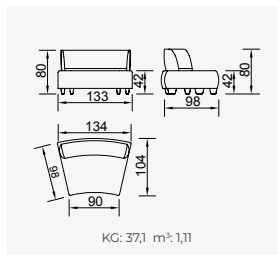

bon bon

- 35 density HR session sponge + 32 density Flexi session foam
- Being a bed feature (DSS mechanism)
- Deepening session (DSS mechanism)
- Plywood Frame (European Standard-10 years warranty)
- Option possibilities thanks to its modular structure
- Seat height 42 cm
- Seat height 80 cm

Wooden Based Color

C Module