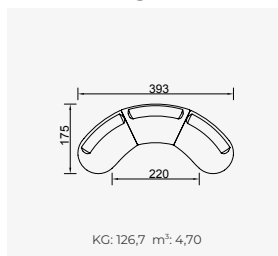

bon bon

- 35 density HR session sponge + 32 density Flexi session foam
- Being a bed feature (DSS mechanism)
- Deepening session (DSS mechanism)
- Plywood Frame (European Standard-10 years warranty)
- Option possibilities thanks to its modular structure
- Seat height 42 cm
- Seat height 80 cm

Long Sofa

Large Sofa

Bon Bon Armchair

Boboli Armchair

OPTION 25

KG: 44,0 m²: 1,61

OPTION 1

KG: 85,2 m²: 3,22

OPTION 2

KG: 122,3 m²: 4,33

OPTION 3

KG: 126,7 m²: 4,70

OPTION 8

KG: 168,2 m²: 6,18

OPTION 11

KG: 205,3 m²: 7,29