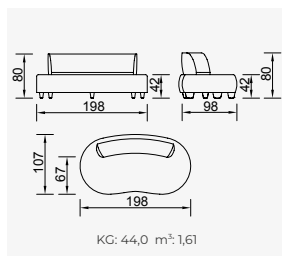

bon bon

- 35 density HR session sponge + 32 density Flexi session foam
- Being a bed feature (DSS mechanism)
- Deepening session (DSS mechanism)
- Plywood Frame (European Standard-10 years warranty)
- Option possibilities thanks to its modular structure
- Seat height 42 cm
- Seat height 80 cm

Wooden Based Color

2 Sofa