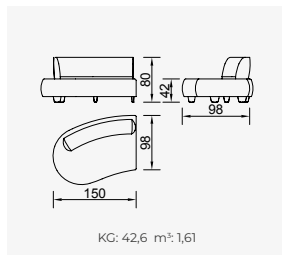

Curved Module (Left)