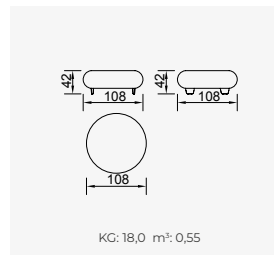

bon bon

- 35 density HR session sponge + 32 density Flexi session foam
- Being a bed feature (DSS mechanism)
- Deepening session (DSS mechanism)
- Plywood Frame (European Standard-10 years warranty)
- Option possibilities thanks to its modular structure
- Seat height 42 cm
- Seat height 80 cm

Wooden Based Color

Pouf