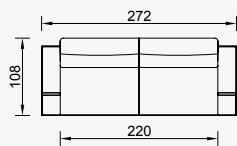

KG: 106,0 m²: 2,12

4 Sofa