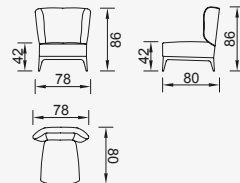

90 Arm Module
(Left)

KG: 53,0 m²: 1,06

90 Arm Module
(Right)

KG: 53,0 m²: 1,06

110 Arm Module
(Left)

KG: 55,0 m²: 1,24

110 Arm Module
(Right)

KG: 55,0 m²: 1,24

3 Sofa

KG: 106,0 m²: 2,12

4 Sofa

KG: 106,0 m²: 2,12

Long Sofa

KG: 155,0 m²: 2,95

Kenzo Armchair

KG: 23,6 m²: 0,47