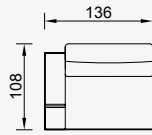

90 Arm Module
(Left)

KG: 53,0 m²: 1,06

90 Arm Module
(Right)

KG: 53,0 m²: 1,06

110 Arm Module
(Left)

KG: 55,0 m²: 1,24

110 Arm Module
(Right)

KG: 55,0 m²: 1,24

3 Sofa

KG: 106,0 m²: 2,12

4 Sofa

KG: 106,0 m²: 2,12

Long Sofa

KG: 155,0 m²: 2,95

Kenzo Armchair

KG: 23,6 m²: 0,47