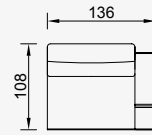

90 Arm Module
(Left)

KG: 53,0 m²: 1,06

90 Arm Module
(Right)

KG: 53,0 m²: 1,06

110 Arm Module
(Left)

KG: 55,0 m²: 1,24

110 Arm Module
(Right)

KG: 55,0 m²: 1,24

3 Sofa

KG: 106,0 m²: 2,12

4 Sofa

KG: 106,0 m²: 2,12

Long Sofa

KG: 155,0 m²: 2,95

Kenzo Armchair

KG: 23,6 m²: 0,47