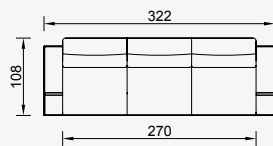

90 Arm Module
(Left)

KG: 53,0 m²: 1,06

90 Arm Module
(Right)

KG: 53,0 m²: 1,06

110 Arm Module
(Left)

KG: 55,0 m²: 1,24

110 Arm Module
(Right)

KG: 55,0 m²: 1,24

3 Sofa

KG: 106,0 m²: 2,12

4 Sofa

KG: 106,0 m²: 2,12

Long Sofa

KG: 155,0 m²: 2,95

Kenzo Armchair

KG: 23,6 m²: 0,47