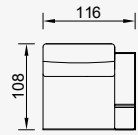

vincent

- 35 density high-resilient, seat foam
- Goose feather padded back and arm
- Frame strengthened with ply-Wooden
(10 year warranty compliance with European norms)
- Seating height 44 cm
- Sofa height 82 cm

90 Arm Module
(Left)

KG: 53,0 m²: 1,06

90 Arm Module
(Right)

KG: 53,0 m²: 1,06

110 Arm Module
(Left)

KG: 55,0 m²: 1,24

110 Arm Module
(Right)

KG: 55,0 m²: 1,24

3 Sofa

KG: 106,0 m²: 2,12

4 Sofa

KG: 106,0 m²: 2,12

Long Sofa

KG: 155,0 m²: 2,95

Kenzo Armchair

KG: 23,6 m²: 0,47