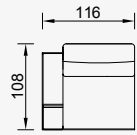

vincent

- 35 density high-resilient, seat foam
- Goose feather padded back and arm
- Frame strengthened with ply-Wooden
(10 year warranty compliance with European norms)
- Seating height 44 cm
- Sofa height 82 cm

90 Arm Module
(Left)

KG: 53,0 m²: 1,06

90 Arm Module
(Right)

KG: 53,0 m²: 1,06

110 Arm Module
(Left)

KG: 55,0 m²: 1,24

110 Arm Module
(Right)

KG: 55,0 m²: 1,24

3 Sofa

KG: 106,0 m²: 2,12

4 Sofa

KG: 106,0 m²: 2,12

Long Sofa

KG: 155,0 m²: 2,95

Kenzo Armchair

KG: 23,6 m²: 0,47