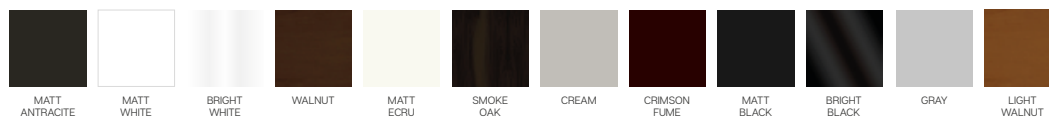

bugatti evo

- 35 density high-resilient, seat foam
- Goose feather padded back and arm
- Frame strengthened with ply-Wooden
(10 year warranty compliance with European norms)
- Seating height 42 cm
- Sofa height 77 cm

Wooden Based Color

4 Sofa

3 Sofa

Galileo Armchair