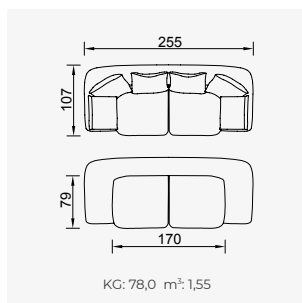

bugatti evo

- 35 density high-resilient, seat foam
- Goose feather padded back and arm
- Frame strengthened with ply-Wooden
  (10 year warranty compliance with European norms)
- Seating height 42 cm
- Sofa height 77 cm

Wooden Based Color

3 Sofa