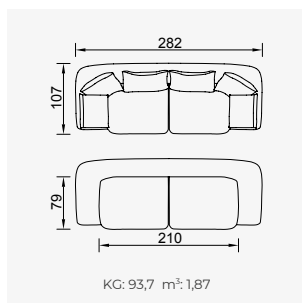

bugatti evo

- 35 density high-resilient, seat foam
- Goose feather padded back and arm
- Frame strengthened with ply-Wooden
  (10 year warranty compliance with European norms)
- Seating height 42 cm
- Sofa height 77 cm

Wooden Based Color

4 Sofa