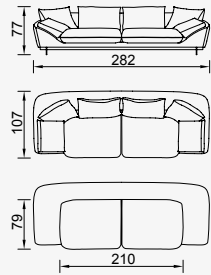

air bugatti evo

- 35 density high-resilient, seat foam
- Goose feather padded back and arm
- Frame strengthened with ply-Wooden
  (10 year warranty compliance with European norms)
- Seating height 42 cm
- Sofa height 77 cm

Metal Leg Color

RAL 9005 BLACK CHROME GOLD

Wooden Based Color

MATT ANTRACITE MATT WHITE BRIGHT WHITE WALNUT MATT ECRU SMOKE OAK CREAM CRIMSON FUME MATT BLACK BRIGHT BLACK GRAY LIGHT WALNUT

4 Sofa

KG: 72,2 m³: 1,41

3 Sofa

KG: 67,7 m³: 1,32

Galileo Armchair

KG: 29,6 m³: 0,64