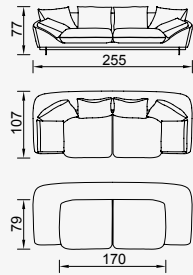

air bugatti evo

- 35 density high-resilient, seat foam
- Goose feather padded back and arm
- Frame strengthened with ply-Wooden
(10 year warranty compliance with European norms)
- Seating height 42 cm
- Sofa height 77 cm

3 Sofa

KG: 67,7 m³: 1,32

Galileo Armchair

KG: 29,6 m³: 0,64