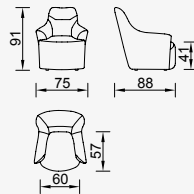

air bugatti evo

- 35 density high-resilient, seat foam
- Goose feather padded back and arm
- Frame strengthened with ply-Wooden
(10 year warranty compliance with European norms)
- Seating height 42 cm
- Sofa height 77 cm

3 Sofa

KG: 67,7 m³: 1,32

Galileo Armchair

KG: 29,6 m³: 0,64