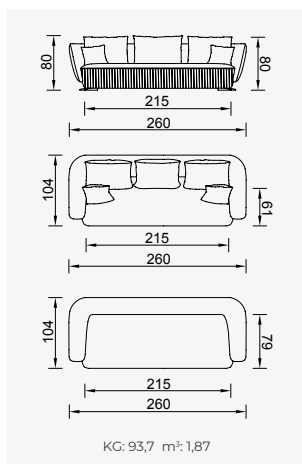

Metal Leg
Color