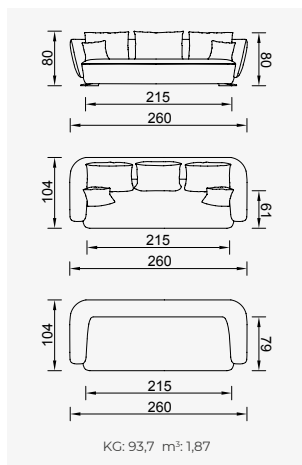

versay line / soft

- 35 density high-resilient seat foam
- Frame strengthened with ply-Wooden
  (10 year warranty compliance with European norms)
- Seating height 41 cm
- Sofa height 80 cm

Metal Leg
Color

4 Sofa Soft