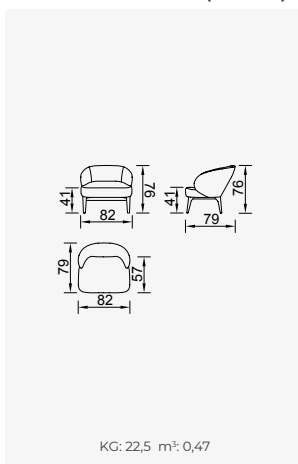

versay line / soft

- 35 density high-resilient seat foam
- Frame strengthened with ply-Wooden
  (10 year warranty compliance with European norms)
- Seating height 41 cm
- Sofa height 80 cm

Metal Leg
Color