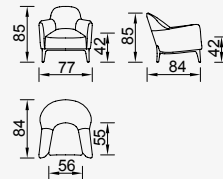

# amour

- Bed feature ( Single Bed )
- Extended seats in depth ( Single Bed )
- 35 density high-resilient seat foam
- Frame strengthened with ply-Wooden  
( 10 year warranty compliance with European norms )
- Seating height 45 cm
- Sofa height 75 cm

## Metal Leg Color

3 Sofa

KG: 85,2 m<sup>3</sup>: 1,56

2.5 Sofa

KG: 82,7 m<sup>3</sup>: 1,50

Smart Armchair

KG: 23,0 m<sup>3</sup>: 0,65