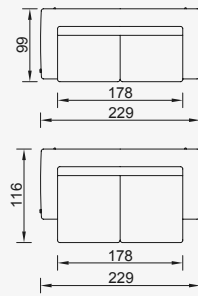

# amour

- Bed feature ( Single Bed )
- Extended seats in depth ( Single Bed )
- 35 density high-resilient seat foam
- Frame strengthened with ply-Wooden  
( 10 year warranty compliance with European norms )
- Seating height 45 cm
- Sofa height 75 cm

## Metal Leg Color

3 Sofa

KG: 85,2 m<sup>3</sup>: 1,56

2.5 Sofa

KG: 82,7 m<sup>3</sup>: 1,50

Smart Armchair

KG: 23,0 m<sup>3</sup>: 0,65