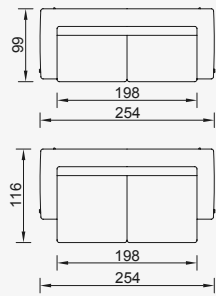

# amour

- Bed feature ( Single Bed )
- Extended seats in depth ( Single Bed )
- 35 density high-resilient seat foam
- Frame strengthened with ply-Wooden  
( 10 year warranty compliance with European norms )
- Seating height 45 cm
- Sofa height 75 cm

## Metal Leg Color

3 Sofa

KG: 85,2 m<sup>3</sup>: 1,56

2.5 Sofa

KG: 82,7 m<sup>3</sup>: 1,50

Smart Armchair

KG: 23,0 m<sup>3</sup>: 0,65