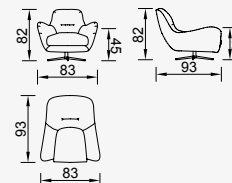

aston villa

- Bed feature (Single Bed)
- Extended seats in depth (Single Bed)
- 35 density high-resilient seat foam
- Frame strengthened with ply-Wooden
- HYPER sponge on the back
- Frame strengthened with ply-Wooden
(10 year warranty compliance with European norms)
- Seating height 41 cm
- Sofa height 75 cm

Metal Leg Color

Wooden Based Color

4 Sofa

KG: 72,2 m²:1,41

3 Sofa

KG: 67,7 m²:1,32

Paris Armchair

KG: 22,6 m²:0,53

Moi Armchair (Metal)

KG: 27,0 m²:0,73