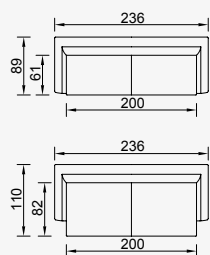

aston villa

- Bed feature (Single Bed)
- Extended seats in depth (Single Bed)
- 35 density high-resilient seat foam
- Frame strengthened with ply-Wooden
- HYPER sponge on the back
- Frame strengthened with ply-Wooden
(10 year warranty compliance with European norms)
- Seating height 41 cm
- Sofa height 75 cm

Metal Leg Color

Wooden Based Color

4 Sofa

KG: 72,2 m²:1,41

3 Sofa

KG: 67,7 m²:1,32

Paris Armchair

KG: 22,6 m²:0,53

Moi Armchair (Metal)

KG: 27,0 m²:0,73