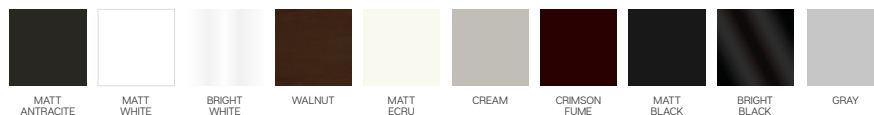

aston villa

- Bed feature (Single Bed)
- Extended seats in depth (Single Bed)
- 35 density high-resilient seat foam
- Frame strengthened with ply-Wooden
- HYPER sponge on the back
- Frame strengthened with ply-Wooden
(10 year warranty compliance with European norms)
- Seating height 41 cm
- Sofa height 75 cm

Metal Leg Color

Wooden Based Color

4 Sofa

KG: 72,2 m²:1,41

3 Sofa

KG: 67,7 m²:1,32

Paris Armchair

KG: 22,6 m²:0,53