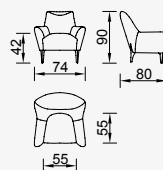

aston villa

- Bed feature (Single Bed)
- Extended seats in depth (Single Bed)
- 35 density high-resilient seat foam
- Frame strengthened with ply-Wooden
- HYPER sponge on the back
- Frame strengthened with ply-Wooden
(10 year warranty compliance with European norms)
- Seating height 41 cm
- Sofa height 75 cm

Metal Leg Color

Wooden Based Color

4 Sofa

KG: 72,2 m²:1,41

3 Sofa

KG: 67,7 m²:1,32

Paris Armchair

KG: 22,6 m²:0,53

Moi Armchair (Metal)

KG: 27,0 m²:0,73