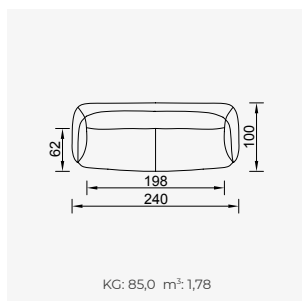

california

- 35 density high-resilient, seat foam
- Goose feather padded back and arm
- Frame strengthened with ply-Wooden
  (10 year warranty compliance with European norms)
- Seating height 41 cm
- Sofa height 81 cm

Metal Leg Color

Wooden Based Color

4 Sofa