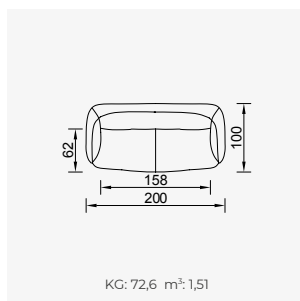

california

- 35 density high-resilient, seat foam
- Goose feather padded back and arm
- Frame strengthened with ply-Wooden
  (10 year warranty compliance with European norms)
- Seating height 41 cm
- Sofa height 81 cm

Metal Leg Color

Wooden Based Color