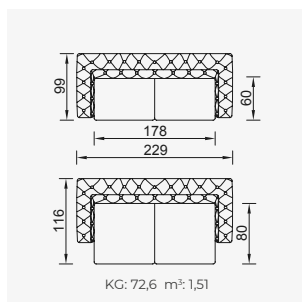

giovanni

- Bed feature (Single Bed)
- Extended seats in depth (Single Bed)
- 35 density high-resilient seat foam
- Frame strengthened with ply-wood (10 year warranty compliance with European norms)
- Seating height 45 cm
- Sofa height 75 cm

Metal Leg Color

Wooden Based Color

3 Sofa