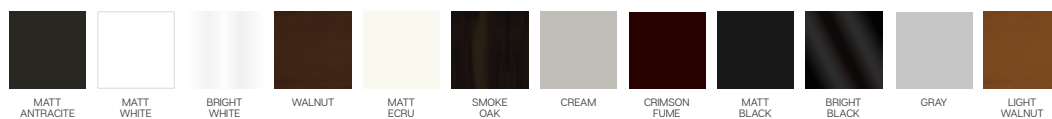

giovanni

- Bed feature (Single Bed)
- Extended seats in depth (Single Bed)
- 35 density high-resilient seat foam
- Frame strengthened with ply-wood (10 year warranty compliance with European norms)
- Seating height 45 cm
- Sofa height 75 cm

Metal Leg Color

Wooden Based Color

4 Sofa

3 Sofa

Felix Armchair (Metal)