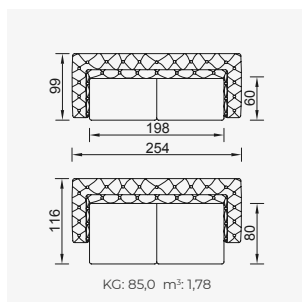

giovanni

- Bed feature (Single Bed)
- Extended seats in depth (Single Bed)
- 35 density high-resilient seat foam
- Frame strengthened with ply-wood (10 year warranty compliance with European norms)
- Seating height 45 cm
- Sofa height 75 cm

Metal Leg Color

Wooden Based Color

4 Sofa