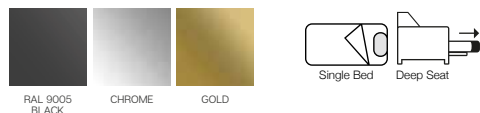

giovanni

- Bed feature (Single Bed)
- Extended seats in depth (Single Bed)
- 35 density high-resilient seat foam
- Frame strengthened with ply-wood (10 year warranty compliance with European norms)
- Seating height 45 cm
- Sofa height 75 cm

Metal Leg Color

Wooden Based Color

4 Sofa

3 Sofa

Felix Armchair (Metal)