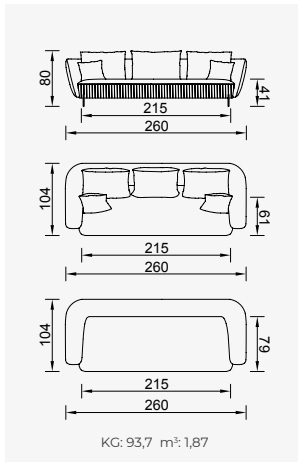

Metal Leg
Color

4 Sofa Line Air