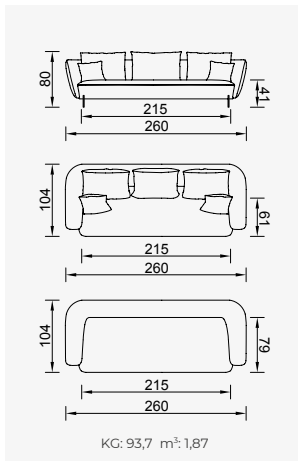

4 Sofa Soft Air