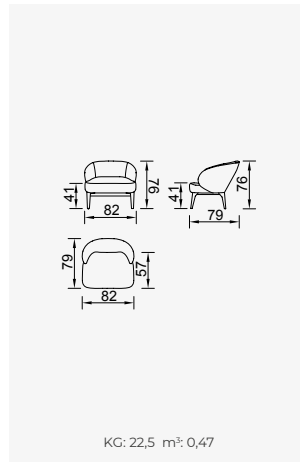

Felix Armchair (Metal)