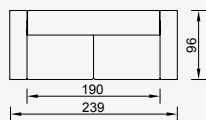

kenzo

- Bed feature (CSS Mechanism)
- Extended seats in depth (CSS Mechanism)
- 35 density high-resilient seat foam
- Frame strengthened with ply-Wooden (10 year warranty compliance with European norms)
- Seating height 41 cm
- Sofa height 78 cm

Metal Leg Color

Wooden Based Color

3 Sofa

KG: 93,7 m³: 1,87

2.5 Sofa

KG: 83,7 m³: 1,70

KG: 27,0 m³: 0,73

KG: 23,6 m³: 0,47