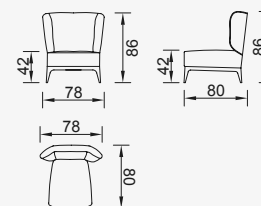

kenzo

- Bed feature (CSS Mechanism)
- Extended seats in depth (CSS Mechanism)
- 35 density high-resilient seat foam
- Frame strengthened with ply-Wooden (10 year warranty compliance with European norms)
- Seating height 41 cm
- Sofa height 78 cm

Metal Leg Color

Wooden Based Color

3 Sofa

KG: 93,7 m³: 1,87

2.5 Sofa

KG: 83,7 m³: 1,70

Moi Armchair (Metal)

KG: 27,0 m³: 0,73

Kenzo Armchair

KG: 23,6 m³: 0,47