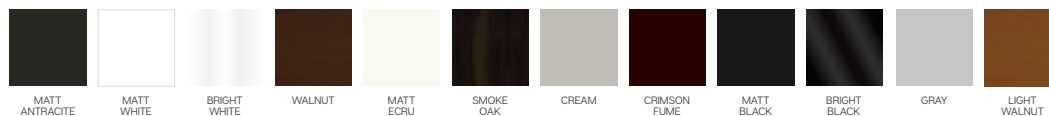

kenzo

- Bed feature (CSS Mechanism)
- Extended seats in depth (CSS Mechanism)
- 35 density high-resilient seat foam
- Frame strengthened with ply-Wooden (10 year warranty compliance with European norms)
- Seating height 41 cm
- Sofa height 78 cm

Metal Leg Color

Wooden Based Color

3 Sofa

KG: 93,7 m³: 1,87

2.5 Sofa

KG: 83,7 m³: 1,70

Moi Armchair (Metal)

KG: 27,0 m³: 0,73