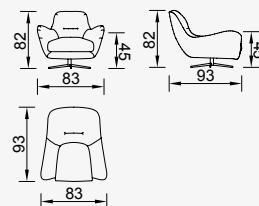

kenzo

- Bed feature (CSS Mechanism)
- Extended seats in depth (CSS Mechanism)
- 35 density high-resilient seat foam
- Frame strengthened with ply-Wooden (10 year warranty compliance with European norms)
- Seating height 41 cm
- Sofa height 78 cm

Metal Leg Color

Wooden Based Color

3 Sofa

KG: 93,7 m³: 1,87

2.5 Sofa

KG: 83,7 m³: 1,70

Moi Armchair (Metal)

KG: 27,0 m³: 0,73

Kenzo Armchair

KG: 23,6 m³: 0,47