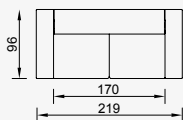

kenzo

- Bed feature (CSS Mechanism)
- Extended seats in depth (CSS Mechanism)
- 35 density high-resilient seat foam
- Frame strengthened with ply-Wooden (10 year warranty compliance with European norms)
- Seating height 41 cm
- Sofa height 78 cm

Metal Leg Color

Wooden Based Color

3 Sofa

KG: 93,7 m³: 1,87

2.5 Sofa

KG: 83,7 m³: 1,70

Moi Armchair (Metal)

KG: 27,0 m³: 0,73

Kenzo Armchair

KG: 23,6 m³: 0,47