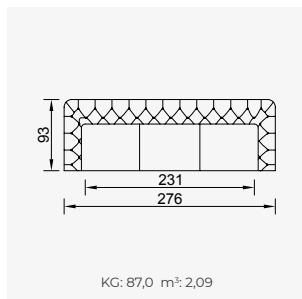

lincoln

- 35 density high-resilient seat foam
- Frame strengthened with ply-Wooden
  (10 year warranty compliance with European norms)
- Seating height 43 cm
- Sofa height 73 cm

Wooden Based Color

4 Sofa