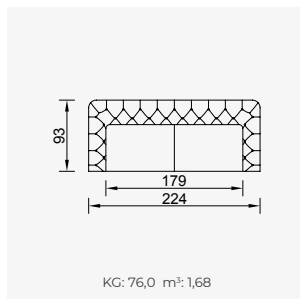

lincoln

- 35 density high-resilient seat foam
- Frame strengthened with ply-Wooden
  (10 year warranty compliance with European norms)
- Seating height 43 cm
- Sofa height 73 cm

Wooden Based Color

3 Sofa