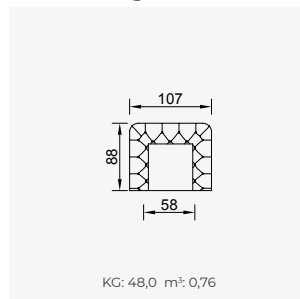

Single Sofa