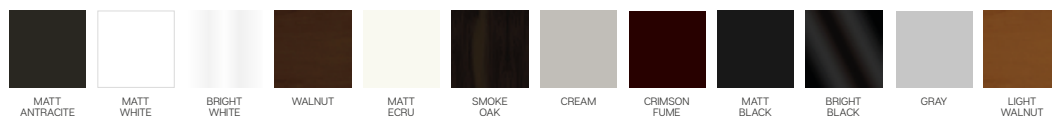

maestro

- Bed feature (DSS mechanism)
- Extended seats in depth (DSS mechanism)
- 35 density high-resilient seat foam
- HYPER sponge on the back
- Frame strengthened with ply-Wooden
(10 year warranty compliance with European norms)
- Seating height 41 cm
- Sofa height 82 cm

Metal Leg Color

Wooden Based Color

4 Sofa

3 Sofa

Villa Armchair