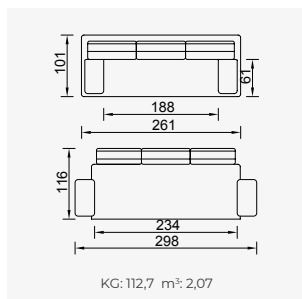

maestro

- Bed feature (DSS mechanism)
- Extended seats in depth (DSS mechanism)
- 35 density high-resilient seat foam
- HYPER sponge on the back
- Frame strengthened with ply-Wooden
  (10 year warranty compliance with European norms)
- Seating height 41 cm
- Sofa height 82 cm

Metal Leg Color

Wooden Based Color

4 Sofa