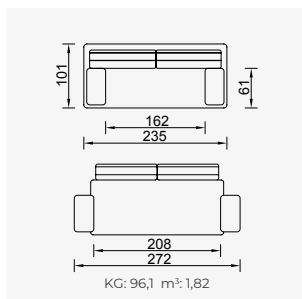

maestro

- Bed feature (DSS mechanism)
- Extended seats in depth (DSS mechanism)
- 35 density high-resilient seat foam
- HYPER sponge on the back
- Frame strengthened with ply-Wooden
  (10 year warranty compliance with European norms)
- Seating height 41 cm
- Sofa height 82 cm

Metal Leg Color

Wooden Based Color

3 Sofa