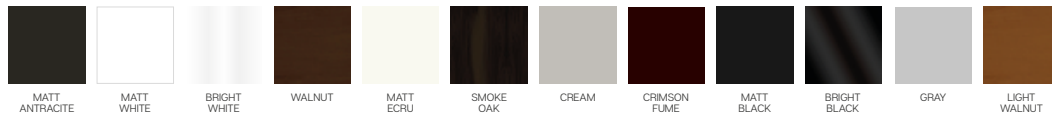

magnum

- Bed feature (Single Bed)
- Extended seats in depth (Single Bed)
- 35 density high-resilient seat foam
- Frame strengthened with ply-Wooden (10 year warranty compliance with European norms)
- Seating height 41 cm
- Sofa height 67 cm

Metal Leg Color

Wooden Based Color

3 Sofa

2 Sofa

Loop Armchair