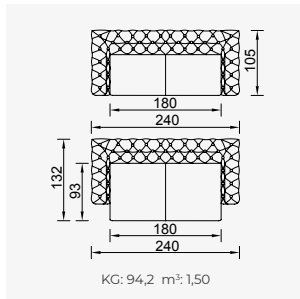

magnum

- Bed feature (Single Bed)
- Extended seats in depth (Single Bed)
- 35 density high-resilient seat foam
- Frame strengthened with ply-Wooden (10 year warranty compliance with European norms)
- Seating height 41 cm
- Sofa height 67 cm

Metal Leg Color

Wooden Based Color

3 Sofa