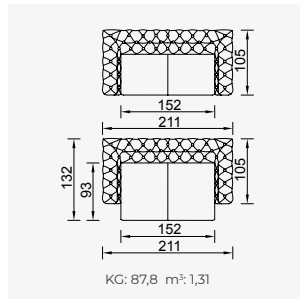

magnum

- Bed feature (Single Bed)
- Extended seats in depth (Single Bed)
- 35 density high-resilient seat foam
- Frame strengthened with ply-Wooden (10 year warranty compliance with European norms)
- Seating height 41 cm
- Sofa height 67 cm

Metal Leg Color

Wooden Based Color

2 Sofa