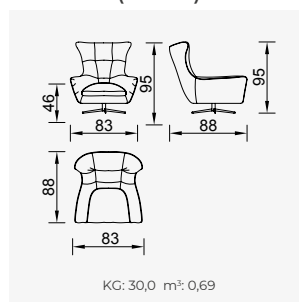

Maserati Armchair
(Metal)