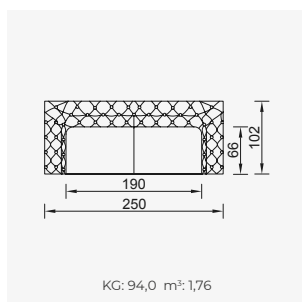

Metal Leg
Color

RAL 9005
BLACK

4 Sofa