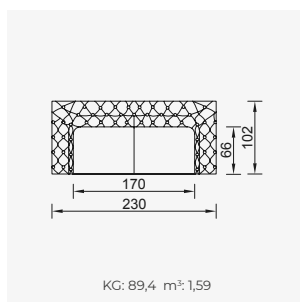

manchester

- 35 density high-resilient seat foam
- Frame strengthened with ply-Wooden (10 year warranty compliance with European norms)
- Seating height 40 cm
- Sofa height 74 cm

Metal Leg
Color

RAL 9005
BLACK

3 Sofa