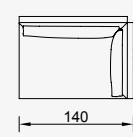

90 cm Corner Module (Right)

KG: 50,0 m<sup>3</sup>: 0,85

130 cm Bookcase With Drawer Module (Right)

KG: 59,0 m<sup>3</sup>: 1,30

130 cm Bookcase With Drawer Module (Left)

KG: 59,0 m<sup>3</sup>: 1,30

Triangle Pouf

KG: 15,0 m<sup>3</sup>: 0,21

Relaxing Module (Right)

KG: 50,3 m<sup>3</sup>: 1,17

Relaxing Module (Left)

KG: 50,3 m<sup>3</sup>: 1,17

130 cm Inter Module

KG: 45,0 m<sup>3</sup>: 1,12

130 cm Corner Module (Right)

KG: 58,0 m<sup>3</sup>: 1,18

130 cm Corner Module  
(Left)

KG: 58,0 m<sup>3</sup>: 1,18

130 cm Arm Module  
(Left)

KG: 58,0 m<sup>3</sup>: 1,05

130 cm Arm Module  
(Right)

KG: 58,0 m<sup>3</sup>: 1,05

90\*90 cm Pouf

KG: 23,0 m<sup>3</sup>: 0,36

130\*90 cm Pouf

KG: 30,0 m<sup>3</sup>: 0,51

90 cm Bookcase

KG: 24,0 m<sup>3</sup>: 0,51

130 cm Bookcase

KG: 30,8 m<sup>3</sup>: 0,19

Ege Armchair