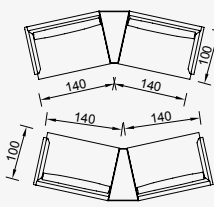

KG: 90,0 m³: 1,56

KG: 127,2 m³: 2,29

KG: 116,0 m³: 2,10

KG: 108,3 m³: 2,22

KG: 108,3 m³: 2,22

KG: 133,0 m³: 2,68

KG: 133,0 m³: 2,68

KG: 141,7 m³: 2,81

KG: 141,7 m³: 2,81

KG: 222,4 m³: 4,22

KG: 222,4 m³: 4,22

KG: 251,5 m³: 4,79

KG: 180,0 m³: 3,12

KG: 97,0 m³: 3,82

KG: 255,4 m³: 4,58

KG: 232,0 m³: 4,20

KG: 105,0 m³: 1,77

OPTION 9

KG: 131,0 m³: 2,31

KG: 207,2 m³: 3,96