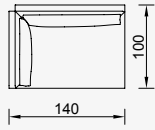

90 cm Corner Module (Right)

KG: 50,0 m<sup>3</sup>: 0,85

130 cm Bookcase With Drawer Module (Right)

KG: 59,0 m<sup>3</sup>: 1,30

130 cm Bookcase With Drawer Module (Left)

KG: 59,0 m<sup>3</sup>: 1,30

Triangle Pouf

KG: 15,0 m<sup>3</sup>: 0,21

Relaxing Module (Right)

KG: 50,3 m<sup>3</sup>: 1,17

Relaxing Module (Left)

KG: 50,3 m<sup>3</sup>: 1,17

130 cm Inter Module

KG: 45,0 m<sup>3</sup>: 1,12

130 cm Corner Module (Right)

KG: 58,0 m<sup>3</sup>: 1,18

130 cm Corner Module  
(Left)

KG: 58,0 m<sup>3</sup>: 1,18

130 cm Arm Module  
(Left)

KG: 58,0 m<sup>3</sup>: 1,05

130 cm Arm Module  
(Right)

KG: 58,0 m<sup>3</sup>: 1,05

90\*90 cm Pouf

KG: 23,0 m<sup>3</sup>: 0,36

130\*90 cm Pouf

KG: 30,0 m<sup>3</sup>: 0,51

90 cm Bookcase

KG: 24,0 m<sup>3</sup>: 0,51

130 cm Bookcase

KG: 30,8 m<sup>3</sup>: 0,19

Ege Armchair