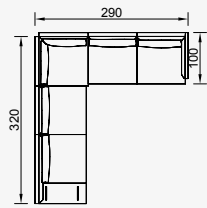

KG: 52,0 m<sup>3</sup>: 1,13

90 cm Bookcase With Drawer Module (Right)

KG: 52,0 m<sup>3</sup>: 1,13

Relaxing Module (Without Arm)

KG: 37,0 m<sup>3</sup>: 1,09

90 cm Corner Module (Left)

KG: 50,0 m<sup>3</sup>: 0,85

KG: 58,0 m<sup>3</sup>: 1,18

130 cm Corner Module  
(Left)

KG: 58,0 m<sup>3</sup>: 1,18

130 cm Arm Module  
(Left)

KG: 58,0 m<sup>3</sup>: 1,05

130 cm Arm Module  
(Right)

KG: 58,0 m<sup>3</sup>: 1,05

90\*90 cm Pouf

KG: 141,7 m<sup>3</sup>: 2,81

OPTION 13

KG: 141,7 m<sup>3</sup>: 2,81

OPTION 14

KG: 222,4 m<sup>3</sup>: 4,22

OPTION 15

KG: 222,4 m<sup>3</sup>: 4,22

OPTION 16