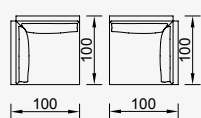

# milan

- 35 density high-resilient seat foam
- Feather on the back
- Frame strengthened with ply-wood (10 year warranty compliance with European norms)
- Modular structure provides unlimited options
- Seating height 41 cm
- Sofa height 74 cm

## Wooden Based Color

90 cm Inter Module

KG: 37,5 m<sup>3</sup>: 0,73

90 cm Arm Module (Left-Right)

KG: 45,0 m<sup>3</sup>: 0,78

90 cm Single Module

KG: 67,0 m<sup>3</sup>: 1,24

90 cm Bookcase With Drawer Module (Left)

KG: 52,0 m<sup>3</sup>: 1,13

90 cm Bookcase With Drawer Module (Right)

KG: 52,0 m<sup>3</sup>: 1,13

Relaxing Module (Without Arm)

KG: 37,0 m<sup>3</sup>: 1,09

90 cm Corner Module (Left)

KG: 50,0 m<sup>3</sup>: 0,85

KG: 58,0 m<sup>3</sup>: 1,18

130 cm Corner Module  
(Left)

KG: 58,0 m<sup>3</sup>: 1,18

130 cm Arm Module  
(Left)

KG: 58,0 m<sup>3</sup>: 1,05

130 cm Arm Module  
(Right)

KG: 58,0 m<sup>3</sup>: 1,05

90\*90 cm Pouf