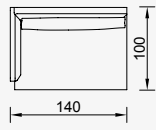

90 cm Corner Module (Right)

KG: 50,0 m<sup>3</sup>: 0,85

130 cm Bookcase With Drawer Module (Right)

KG: 59,0 m<sup>3</sup>: 1,30

130 cm Bookcase With Drawer Module (Left)

KG: 59,0 m<sup>3</sup>: 1,30

Triangle Pouf

KG: 15,0 m<sup>3</sup>: 0,21

Relaxing Module (Right)

KG: 50,3 m<sup>3</sup>: 1,17

Relaxing Module (Left)

KG: 50,3 m<sup>3</sup>: 1,17

130 cm Inter Module

KG: 45,0 m<sup>3</sup>: 1,12

130 cm Corner Module (Right)

KG: 58,0 m<sup>3</sup>: 1,18

130 cm Corner Module  
(Left)

KG: 58,0 m<sup>3</sup>: 1,18

130 cm Arm Module  
(Left)

KG: 58,0 m<sup>3</sup>: 1,05

130 cm Arm Module  
(Right)

KG: 58,0 m<sup>3</sup>: 1,05

90\*90 cm Pouf

KG: 23,0 m<sup>3</sup>: 0,36

130\*90 cm Pouf

KG: 30,0 m<sup>3</sup>: 0,51

90 cm Bookcase

KG: 24,0 m<sup>3</sup>: 0,51

130 cm Bookcase

KG: 30,8 m<sup>3</sup>: 0,19

Ege Armchair