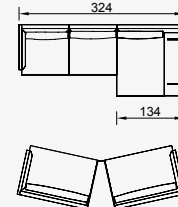

KG: 58,0 m<sup>3</sup>: 1,18

130 cm Corner Module  
(Left)

KG: 58,0 m<sup>3</sup>: 1,18

130 cm Arm Module  
(Left)

KG: 58,0 m<sup>3</sup>: 1,05

130 cm Arm Module  
(Right)

KG: 58,0 m<sup>3</sup>: 1,05

90\*90 cm Pouf

KG: 232,0 m<sup>3</sup>: 4,20

OPTION 8

KG: 105,0 m<sup>3</sup>: 1,77

OPTION 9

KG: 131,0 m<sup>3</sup>: 2,31

OPTION 19

KG: 207,2 m<sup>3</sup>: 3,96