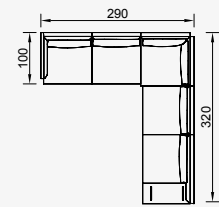

KG: 90,0 m³: 1,56

KG: 127,2 m³: 2,29

KG: 116,0 m³: 2,10

KG: 108,3 m³: 2,22

KG: 108,3 m³: 2,22

KG: 133,0 m³: 2,68

KG: 133,0 m³: 2,68

KG: 141,7 m³: 2,81

KG: 141,7 m³: 2,81

OPTION 14

KG: 222,4 m³: 4,22

KG: 222,4 m³: 4,22

KG: 251,5 m³: 4,79

KG: 180,0 m³: 3,12

KG: 97,0 m³: 3,82

KG: 255,4 m³: 4,58

KG: 232,0 m³: 4,20

KG: 105,0 m³: 1,77

KG: 131,0 m³: 2,31

KG: 207,2 m³: 3,96