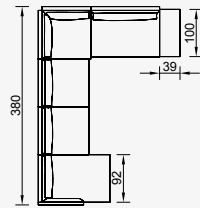

KG: 52,0 m<sup>3</sup>: 1,13

90 cm Bookcase With Drawer Module (Right)

KG: 52,0 m<sup>3</sup>: 1,13

Relaxing Module (Without Arm)

KG: 37,0 m<sup>3</sup>: 1,09

90 cm Corner Module (Left)

KG: 50,0 m<sup>3</sup>: 0,85

KG: 58,0 m<sup>3</sup>: 1,18

130 cm Corner Module  
(Left)

KG: 58,0 m<sup>3</sup>: 1,18

130 cm Arm Module  
(Left)

KG: 58,0 m<sup>3</sup>: 1,05

130 cm Arm Module  
(Right)

KG: 58,0 m<sup>3</sup>: 1,05

90\*90 cm Pouf

KG: 108,3 m<sup>3</sup>: 2,22

OPTION 18

KG: 108,3 m<sup>3</sup>: 2,22

OPTION 10

KG: 133,0 m<sup>3</sup>: 2,68

OPTION 11

KG: 133,0 m<sup>3</sup>: 2,68

OPTION 12

KG: 141,7 m<sup>3</sup>: 2,81

OPTION 13

KG: 141,7 m<sup>3</sup>: 2,81

OPTION 14

KG: 222,4 m<sup>3</sup>: 4,22

OPTION 15

KG: 222,4 m<sup>3</sup>: 4,22

OPTION 16