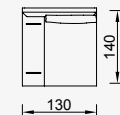

KG: 52,0 m<sup>3</sup>: 1,13

90 cm Bookcase With Drawer Module (Right)

KG: 52,0 m<sup>3</sup>: 1,13

Relaxing Module (Without Arm)

KG: 37,0 m<sup>3</sup>: 1,09

90 cm Corner Module (Left)

KG: 50,0 m<sup>3</sup>: 0,85

90 cm Corner Module (Right)

KG: 50,0 m<sup>3</sup>: 0,85

130 cm Bookcase With Drawer Module (Right)

KG: 59,0 m<sup>3</sup>: 1,30

130 cm Bookcase With Drawer Module (Left)

KG: 59,0 m<sup>3</sup>: 1,30

Triangle Pouf

KG: 15,0 m<sup>3</sup>: 0,21

Relaxing Module (Right)

KG: 50,3 m<sup>3</sup>: 1,17

Relaxing Module (Left)

KG: 50,3 m<sup>3</sup>: 1,17

130 cm Inter Module

KG: 45,0 m<sup>3</sup>: 1,12

130 cm Corner Module (Right)

KG: 58,0 m<sup>3</sup>: 1,18

130 cm Corner Module  
(Left)

KG: 58,0 m<sup>3</sup>: 1,18

130 cm Arm Module  
(Left)

KG: 58,0 m<sup>3</sup>: 1,05

130 cm Arm Module  
(Right)

KG: 58,0 m<sup>3</sup>: 1,05

90\*90 cm Pouf