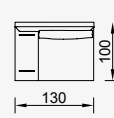

# milan

- 35 density high-resilient seat foam
- Feather on the back
- Frame strengthened with ply-wood (10 year warranty compliance with European norms)
- Modular structure provides unlimited options
- Seating height 41 cm
- Sofa height 74 cm

## Wooden Based Color

90 cm Inter Module

KG: 37,5 m<sup>3</sup>: 0,73

90 cm Arm Module (Left-Right)

KG: 45,0 m<sup>3</sup>: 0,78

90 cm Single Module

KG: 67,0 m<sup>3</sup>: 1,24

90 cm Bookcase With Drawer Module (Left)

KG: 52,0 m<sup>3</sup>: 1,13

90 cm Bookcase With Drawer Module (Right)

KG: 52,0 m<sup>3</sup>: 1,13

Relaxing Module (Without Arm)

KG: 37,0 m<sup>3</sup>: 1,09

90 cm Corner Module (Left)

KG: 50,0 m<sup>3</sup>: 0,85

KG: 58,0 m<sup>3</sup>: 1,18

130 cm Corner Module  
(Left)

KG: 58,0 m<sup>3</sup>: 1,18

130 cm Arm Module  
(Left)

KG: 58,0 m<sup>3</sup>: 1,05

130 cm Arm Module  
(Right)

KG: 58,0 m<sup>3</sup>: 1,05

90\*90 cm Pouf