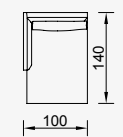

KG: 52,0 m<sup>3</sup>: 1,13

90 cm Bookcase With Drawer Module (Right)

KG: 52,0 m<sup>3</sup>: 1,13

Relaxing Module (Without Arm)

KG: 37,0 m<sup>3</sup>: 1,09

90 cm Corner Module (Left)

KG: 50,0 m<sup>3</sup>: 0,85

90 cm Corner Module (Right)

KG: 50,0 m<sup>3</sup>: 0,85

130 cm Bookcase With Drawer Module (Right)

KG: 59,0 m<sup>3</sup>: 1,30

130 cm Bookcase With Drawer Module (Left)

KG: 59,0 m<sup>3</sup>: 1,30

Triangle Pouf

KG: 15,0 m<sup>3</sup>: 0,21

Relaxing Module (Right)

KG: 50,3 m<sup>3</sup>: 1,17

Relaxing Module (Left)

KG: 50,3 m<sup>3</sup>: 1,17

130 cm Inter Module

KG: 45,0 m<sup>3</sup>: 1,12

130 cm Corner Module (Right)

KG: 58,0 m<sup>3</sup>: 1,18

130 cm Corner Module  
(Left)

KG: 58,0 m<sup>3</sup>: 1,18

130 cm Arm Module  
(Left)

KG: 58,0 m<sup>3</sup>: 1,05

130 cm Arm Module  
(Right)

KG: 58,0 m<sup>3</sup>: 1,05

90\*90 cm Pouf