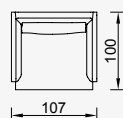

# milan

- 35 density high-resilient seat foam
- Feather on the back
- Frame strengthened with ply-wood (10 year warranty compliance with European norms)
- Modular structure provides unlimited options
- Seating height 41 cm
- Sofa height 74 cm

## Wooden Based Color

90 cm Inter Module

KG: 37,5 m<sup>3</sup>: 0,73

90 cm Arm Module (Left-Right)

KG: 45,0 m<sup>3</sup>: 0,78

90 cm Single Module

KG: 67,0 m<sup>3</sup>: 1,24

90 cm Bookcase With Drawer Module (Left)

KG: 52,0 m<sup>3</sup>: 1,13

90 cm Bookcase With Drawer Module (Right)

KG: 52,0 m<sup>3</sup>: 1,13

Relaxing Module (Without Arm)

KG: 37,0 m<sup>3</sup>: 1,09

90 cm Corner Module (Left)

KG: 50,0 m<sup>3</sup>: 0,85

KG: 58,0 m<sup>3</sup>: 1,18

130 cm Corner Module  
(Left)

KG: 58,0 m<sup>3</sup>: 1,18

130 cm Arm Module  
(Left)

KG: 58,0 m<sup>3</sup>: 1,05

130 cm Arm Module  
(Right)

KG: 58,0 m<sup>3</sup>: 1,05

90\*90 cm Pouf