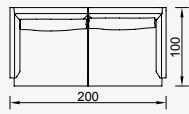

OPTION 1

KG: 90,0 m³: 1,56

KG: 127,2 m³: 2,29

KG: 116,0 m³: 2,10

KG: 108,3 m³: 2,22

KG: 108,3 m³: 2,22

KG: 133,0 m³: 2,68

KG: 133,0 m³: 2,68

KG: 141,7 m³: 2,81

KG: 141,7 m³: 2,81

KG: 222,4 m³: 4,22

KG: 222,4 m³: 4,22

KG: 251,5 m³: 4,79

KG: 180,0 m³: 3,12

KG: 97,0 m³: 3,82

KG: 255,4 m³: 4,58

KG: 232,0 m³: 4,20

KG: 105,0 m³: 1,77

KG: 131,0 m³: 2,31

KG: 207,2 m³: 3,96