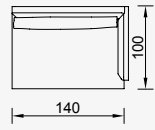

90 cm Corner Module (Right)

KG: 50,0 m<sup>3</sup>: 0,85

130 cm Bookcase With Drawer Module (Right)

KG: 59,0 m<sup>3</sup>: 1,30

130 cm Bookcase With Drawer Module (Left)

KG: 59,0 m<sup>3</sup>: 1,30

Triangle Pouf

KG: 15,0 m<sup>3</sup>: 0,21

Relaxing Module (Right)

KG: 50,3 m<sup>3</sup>: 1,17

Relaxing Module (Left)

KG: 50,3 m<sup>3</sup>: 1,17

130 cm Inter Module

KG: 45,0 m<sup>3</sup>: 1,12

130 cm Corner Module (Right)

KG: 58,0 m<sup>3</sup>: 1,18

130 cm Corner Module  
(Left)

KG: 58,0 m<sup>3</sup>: 1,18

130 cm Arm Module  
(Left)

KG: 58,0 m<sup>3</sup>: 1,05

130 cm Arm Module  
(Right)

KG: 58,0 m<sup>3</sup>: 1,05

90\*90 cm Pouf

KG: 23,0 m<sup>3</sup>: 0,36

130\*90 cm Pouf

KG: 30,0 m<sup>3</sup>: 0,51

90 cm Bookcase

KG: 24,0 m<sup>3</sup>: 0,51

130 cm Bookcase

KG: 30,8 m<sup>3</sup>: 0,19

Ege Armchair