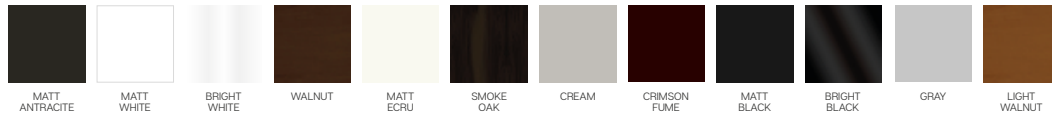

2.5 Sofa

Nice Armchair

california cerrado

- 35 density high-resilient, seat foam
- Goose feather padded back and arm
- Frame strengthened with ply-Wooden
  (10 year warranty compliance with European norms)
- Seating height 41 cm
- Sofa height 81 cm

Metal Leg Color

Wooden Based Color