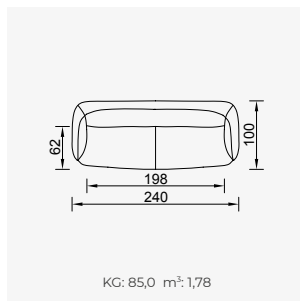

california cerrado

- 35 density high-resilient, seat foam
- Goose feather padded back and arm
- Frame strengthened with ply-Wooden
  (10 year warranty compliance with European norms)
- Seating height 41 cm
- Sofa height 81 cm

Metal Leg Color

Wooden Based Color

4 Sofa