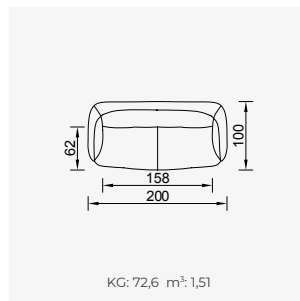

california cerrado

- 35 density high-resilient, seat foam
- Goose feather padded back and arm
- Frame strengthened with ply-Wooden
  (10 year warranty compliance with European norms)
- Seating height 41 cm
- Sofa height 81 cm

Metal Leg Color

Wooden Based Color