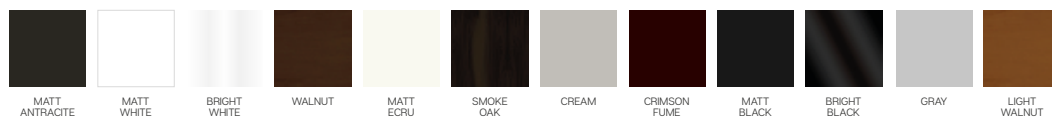

marseille

- Bed feature (DSS mechanism)
- Extended seats in depth(DSS mechanism)
- 35 density high-resilient seat foam
- HYPER sponge on the back
- Frame strengthened with ply-Wooden
(10 year warranty compliance with European norms)
- Seating height 41 cm
- Sofa height 82 cm

Metal Leg Color

Wooden Based Color

4 Sofa

3 Sofa

Villa Armchair