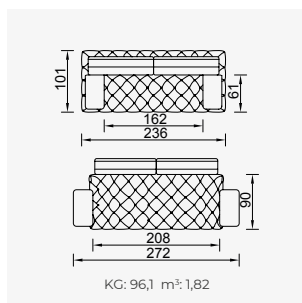

marseille

- Bed feature (DSS mechanism)
- Extended seats in depth(DSS mechanism)
- 35 density high-resilient seat foam
- HYPER sponge on the back
- Frame strengthened with ply-Wooden
  (10 year warranty compliance with European norms)
- Seating height 41 cm
- Sofa height 82 cm

Metal Leg Color

Wooden Based Color

3 Sofa