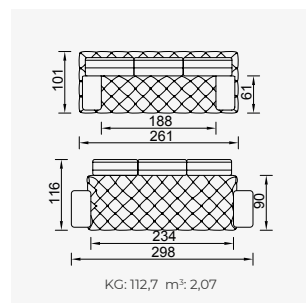

marseille

- Bed feature (DSS mechanism)
- Extended seats in depth(DSS mechanism)
- 35 density high-resilient seat foam
- HYPER sponge on the back
- Frame strengthened with ply-Wooden
  (10 year warranty compliance with European norms)
- Seating height 41 cm
- Sofa height 82 cm

Metal Leg Color

Wooden Based Color

4 Sofa