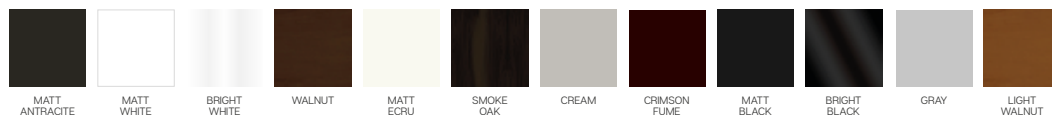

opera

- 35 density high-resilient seat foam
- Frame strengthened with ply-Wooden
(10 year warranty compliance with European norms)
- Seating height 43 cm
- Sofa height 73 cm

Wooden Based Color

4 Sofa

3 Sofa