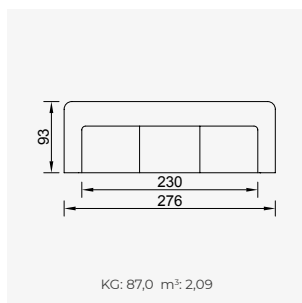

opera

- 35 density high-resilient seat foam
- Frame strengthened with ply-Wooden
(10 year warranty compliance with European norms)
- Seating height 43 cm
- Sofa height 73 cm

Wooden Based Color

4 Sofa

3 Sofa