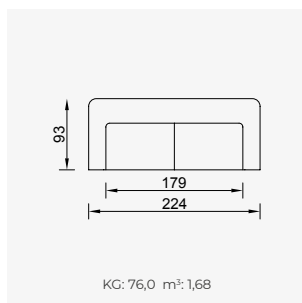

opera

- 35 density high-resilient seat foam
- Frame strengthened with ply-Wooden
(10 year warranty compliance with European norms)
- Seating height 43 cm
- Sofa height 73 cm

Wooden Based Color

4 Sofa

3 Sofa