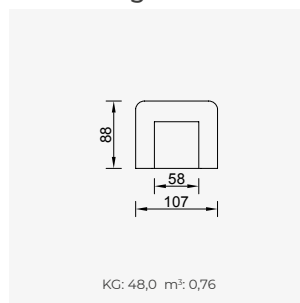

Single Sofa