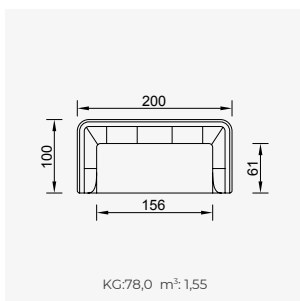

phantom

- 35 density high-resilient seat foam
- HYPER sponge on the back
- Frame strengthened with ply-Wooden
  (10 year warranty compliance with European norms)
- Seating height 38 cm
- Sofa height 71 cm

Wooden
Based Color

GOLD

SILVER

2.5 Sofa