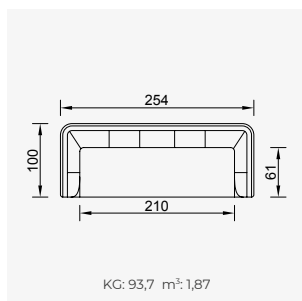

Wooden
Based Color

GOLD

SILVER

4 Sofa