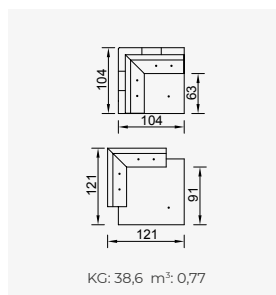

Corner Module