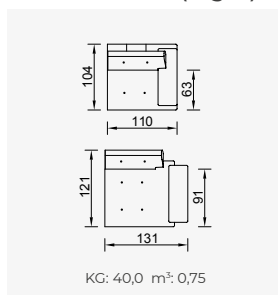

Arm Module (Right)