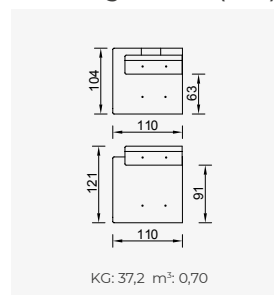

Relaxing Module (Left)