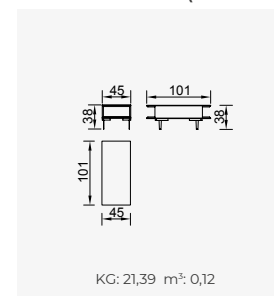

Inter Coffee Table Module (Walnut)