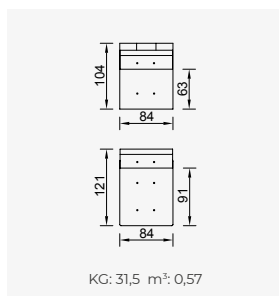

Inter Module