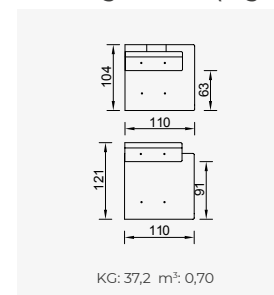

Relaxing Module (Right)