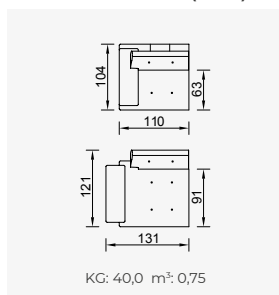

Arm Module (Left)