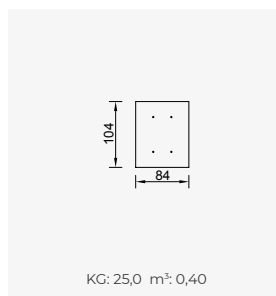

panamera

- Bed feature (DSS mechanism)
- Extended seats in depth (DSS mechanism)
- 35 density high-resilient seat foam
- HYPER sponge on the back
- Frame strengthened with ply-Wooden (10 year warranty compliance with European norms)
- Modular stucture provides unlimited options
- Seating height 41 cm
- Sofa height 86 cm

Wooden Based Color

Inter Pouf